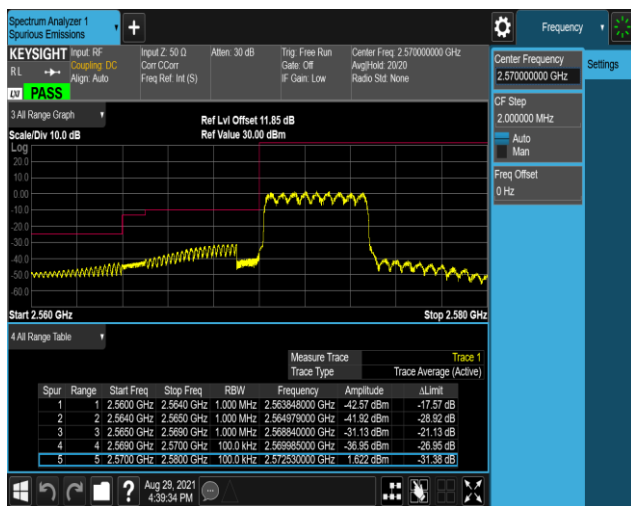

Band38-5MHz-16QAM-37775-25RB#0