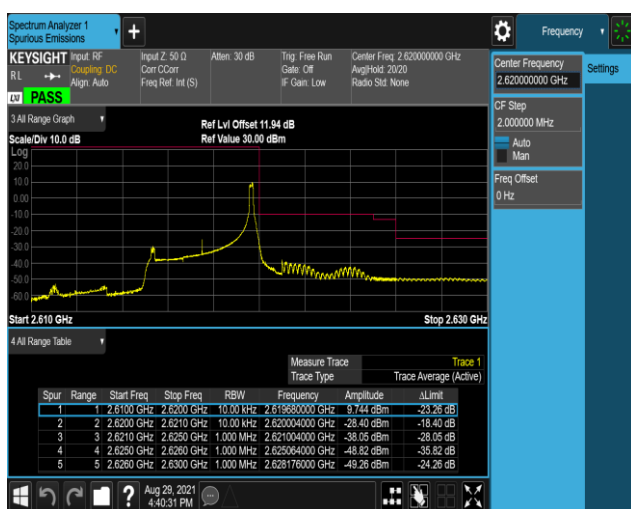

Band38-5MHz-QPSK-37775-1RB#24

Band38-5MHz-QPSK-37775-25RB#0

Band38-5MHz-QPSK-38225-1RB#0

Band38-5MHz-QPSK-38225-1RB#24

Band38-5MHz-QPSK-38225-25RB#0

Band38-5MHz-16QAM-37775-1RB#0

Band38-5MHz-16QAM-37775-1RB#24

Band38-5MHz-16QAM-37775-25RB#0

Band38-5MHz-16QAM-38225-1RB#0

Band38-5MHz-16QAM-38225-1RB#24

Band38-5MHz-16QAM-38225-25RB#0

Band38-20MHz-16QAM-37850-1RB#0

Band38-20MHz-16QAM-37850-1RB#99

Band38-20MHz-16QAM-37850-100RB#0