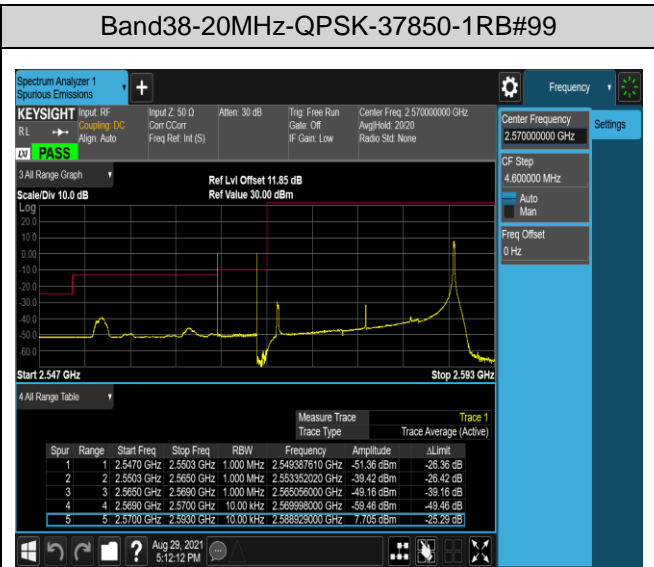

Band38-5MHz-16QAM-37775-25RB#0

Band38-5MHz-16QAM-38225-1RB#0

Band38-5MHz-16QAM-38225-1RB#24

Band38-5MHz-16QAM-38225-25RB#0

Band38-20MHz-16QAM-37850-1RB#0

Band38-20MHz-16QAM-37850-1RB#99

Band38-20MHz-16QAM-37850-100RB#0