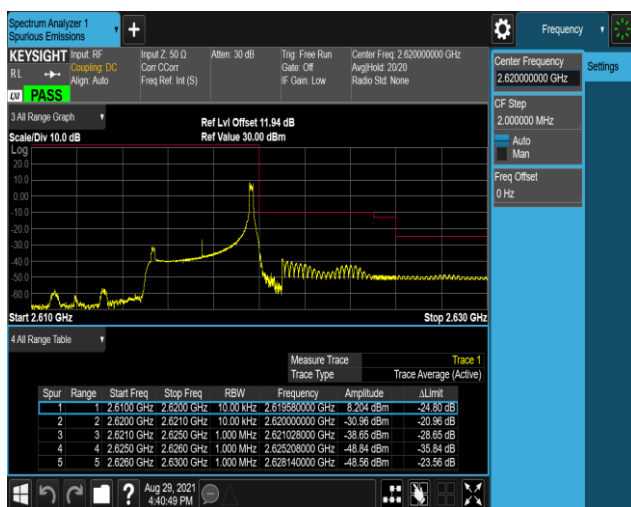

Band38-5MHz-QPSK-37775-1RB#24

Band38-5MHz-QPSK-37775-25RB#0

Band38-5MHz-QPSK-38225-1RB#0

Band38-5MHz-QPSK-38225-1RB#24

Band38-5MHz-QPSK-38225-25RB#0

Band38-5MHz-16QAM-37775-1RB#0

Band38-5MHz-16QAM-37775-1RB#24

Band38-5MHz-16QAM-37775-25RB#0

Band38-5MHz-16QAM-38225-1RB#0

Band38-5MHz-16QAM-38225-1RB#24

Band38-5MHz-16QAM-38225-25RB#0

Band38-20MHz-16QAM-37850-1RB#0

Band38-20MHz-16QAM-37850-1RB#99

Band38-20MHz-16QAM-37850-100RB#0