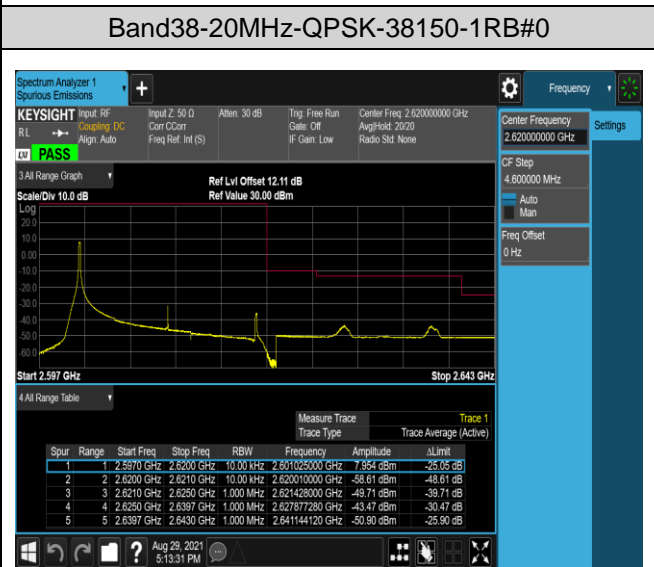

Band38-5MHz-16QAM-37775-25RB#0

Band38-5MHz-16QAM-38225-1RB#0

Band38-5MHz-16QAM-38225-1RB#24

Band38-5MHz-16QAM-38225-25RB#0

Band38-20MHz-16QAM-37850-1RB#0

Band38-20MHz-16QAM-37850-1RB#99

Band38-20MHz-16QAM-37850-100RB#0