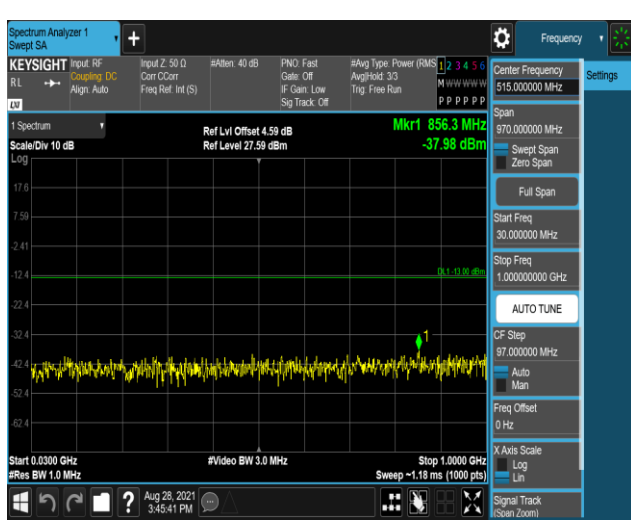

Remark: All bandwidth and all modulation had been tested, but only the worst case data displayed in this report.

Test Graphs

Band2-1.4MHz-QPSK-18607:30~1000MHz

Band2-1.4MHz-QPSK-18607:1000~20000MHz

Band2-1.4MHz-QPSK-18900:30~1000MHz