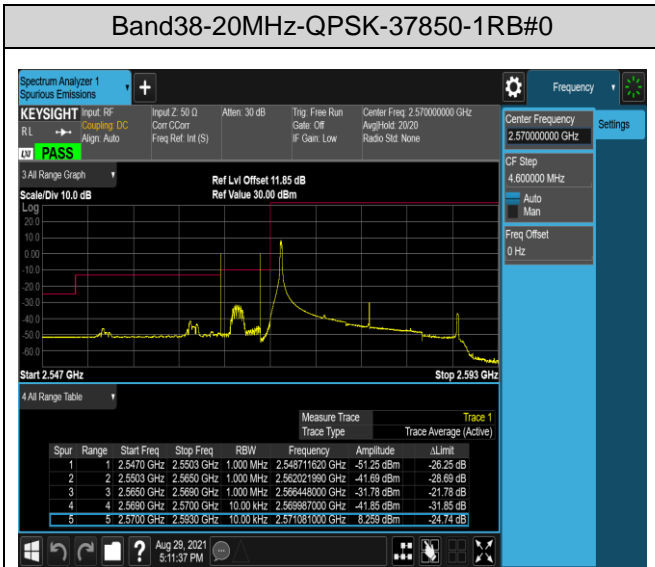

Band38-5MHz-16QAM-37775-25RB#0

Band38-5MHz-16QAM-38225-1RB#0

Band38-5MHz-16QAM-38225-1RB#24

Band38-5MHz-16QAM-38225-25RB#0

Band38-20MHz-16QAM-37850-1RB#0

Band38-20MHz-16QAM-37850-1RB#99

Band38-20MHz-16QAM-37850-100RB#0