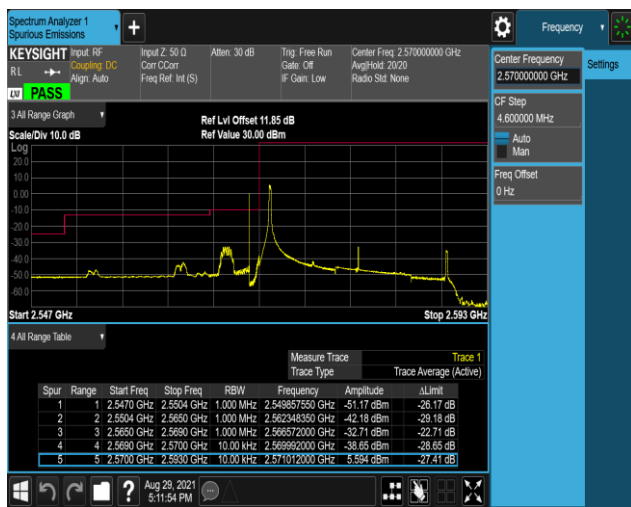

Band38-5MHz-16QAM-37775-25RB#0

Band38-5MHz-16QAM-38225-1RB#0

Band38-5MHz-16QAM-38225-1RB#24

Band38-5MHz-16QAM-38225-25RB#0

Band38-20MHz-16QAM-37850-1RB#0

Band38-20MHz-16QAM-37850-1RB#99

Band38-20MHz-16QAM-37850-100RB#0