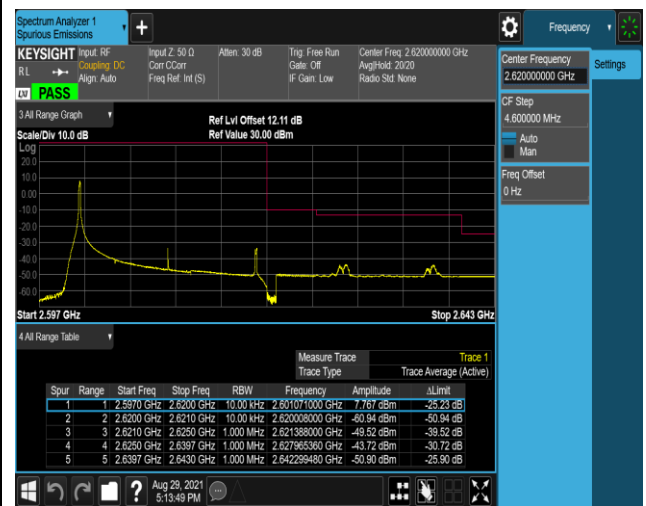

Band38-20MHz-16QAM-38150-1RB#0