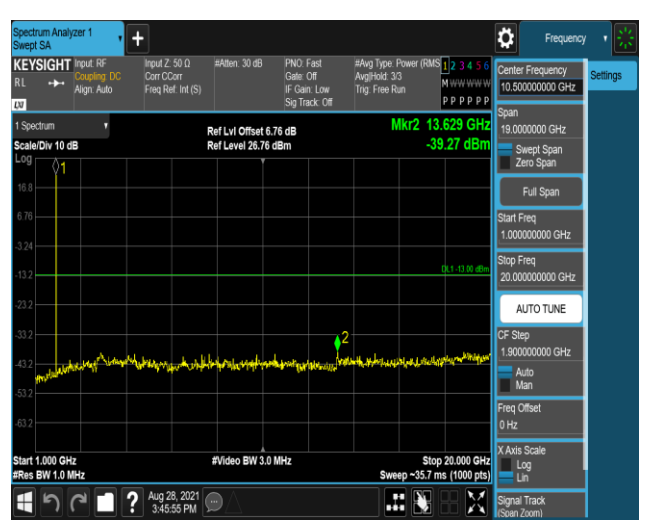

Band2-1.4MHz-QPSK-18900:1000~20000MHz