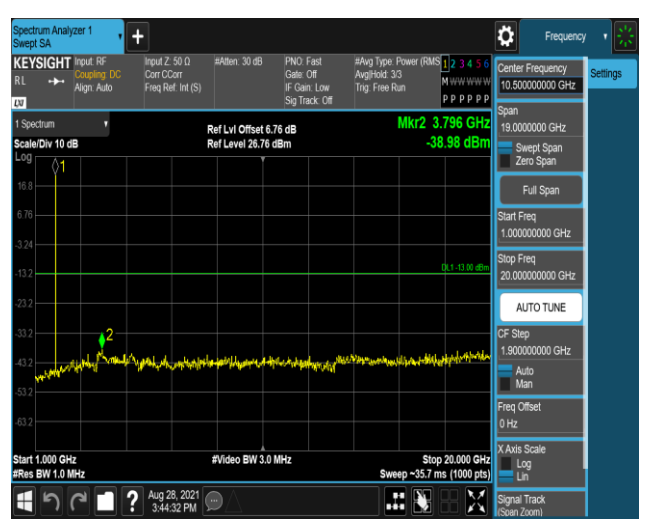

Remark: All bandwidth and all modulation had been tested, but only the worst case data displayed in this report.

Test Graphs

Band2-1.4MHz-QPSK-18607:30~1000MHz

Band2-1.4MHz-QPSK-18607:1000~20000MHz

Band2-1.4MHz-QPSK-18900:30~1000MHz