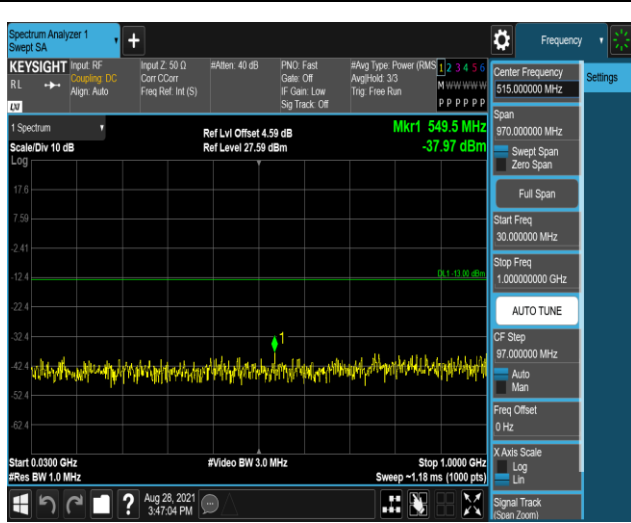

Band2-1.4MHz-QPSK-19193:30~1000MHz