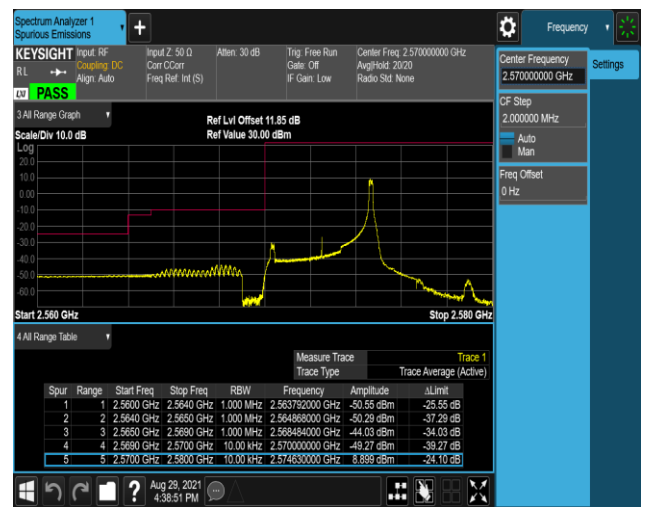

Band38-5MHz-QPSK-37775-1RB#24

Band38-5MHz-QPSK-37775-25RB#0

Band38-5MHz-QPSK-38225-1RB#0

Band38-5MHz-QPSK-38225-1RB#24

Band38-5MHz-QPSK-38225-25RB#0

Band38-5MHz-16QAM-37775-1RB#0

Band38-5MHz-16QAM-37775-1RB#24