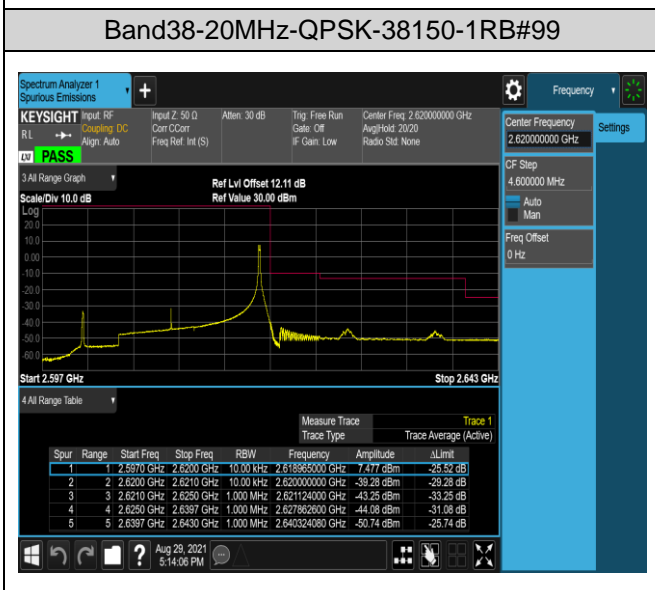

Band38-5MHz-16QAM-37775-25RB#0

Band38-5MHz-16QAM-38225-1RB#0

Band38-5MHz-16QAM-38225-1RB#24

Band38-5MHz-16QAM-38225-25RB#0

Band38-20MHz-16QAM-37850-1RB#0

Band38-20MHz-16QAM-37850-1RB#99

Band38-20MHz-16QAM-37850-100RB#0