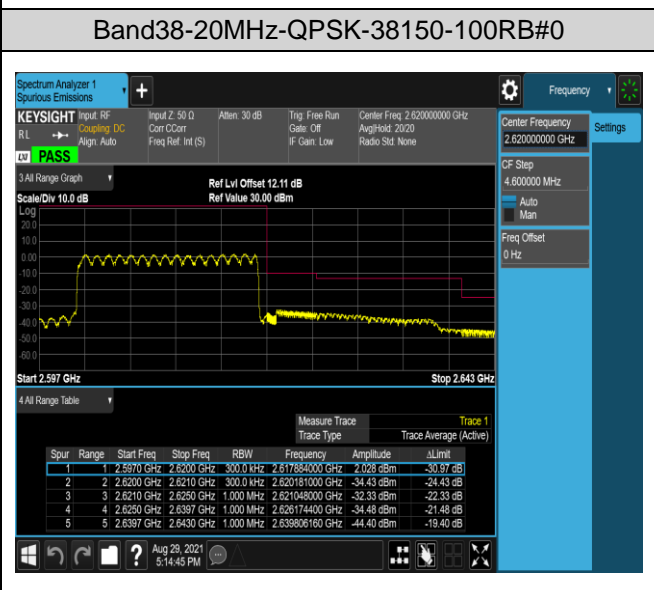

Band38-5MHz-16QAM-37775-25RB#0

Band38-5MHz-16QAM-38225-1RB#0

Band38-5MHz-16QAM-38225-1RB#24

Band38-5MHz-16QAM-38225-25RB#0

Band38-20MHz-16QAM-37850-1RB#0

Band38-20MHz-16QAM-37850-1RB#99

Band38-20MHz-16QAM-37850-100RB#0