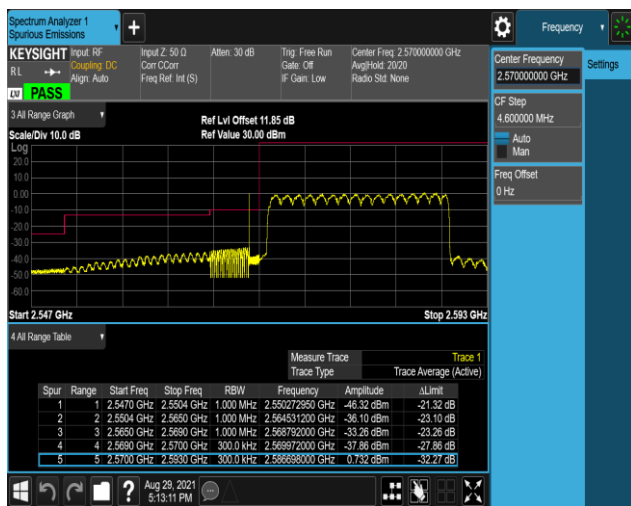

Band38-5MHz-16QAM-37775-25RB#0

Band38-5MHz-16QAM-38225-1RB#0

Band38-5MHz-16QAM-38225-1RB#24

Band38-5MHz-16QAM-38225-25RB#0

Band38-20MHz-16QAM-37850-1RB#0

Band38-20MHz-16QAM-37850-1RB#99

Band38-20MHz-16QAM-37850-100RB#0