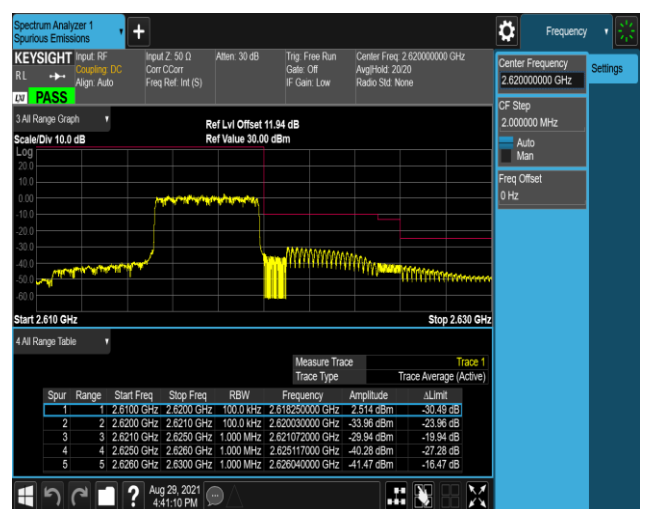

Band38-5MHz-QPSK-37775-1RB#24

Band38-5MHz-QPSK-37775-25RB#0

Band38-5MHz-QPSK-38225-1RB#0

Band38-5MHz-QPSK-38225-1RB#24

Band38-5MHz-QPSK-38225-25RB#0

Band38-5MHz-16QAM-37775-1RB#0

Band38-5MHz-16QAM-37775-1RB#24