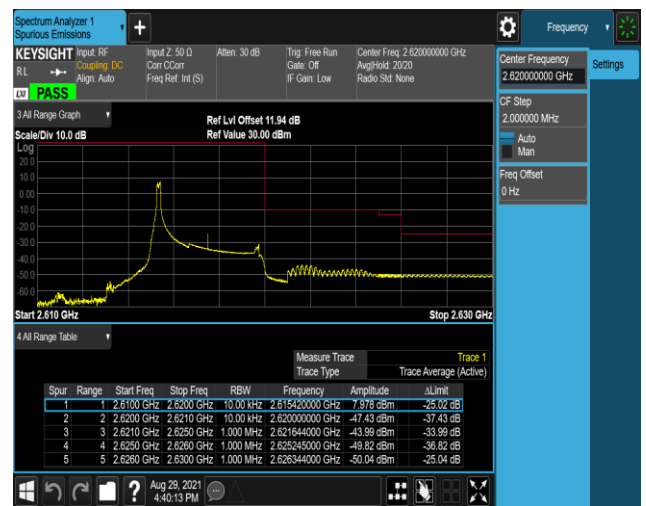

Band38-5MHz-16QAM-38225-1RB#0