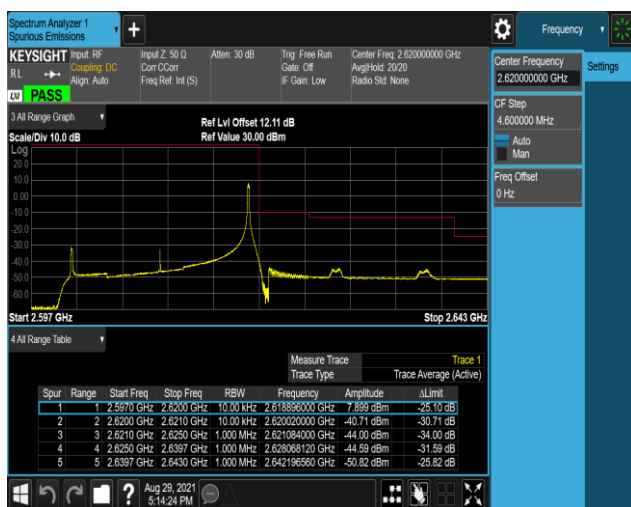

Band38-20MHz-16QAM-38150-1RB#99