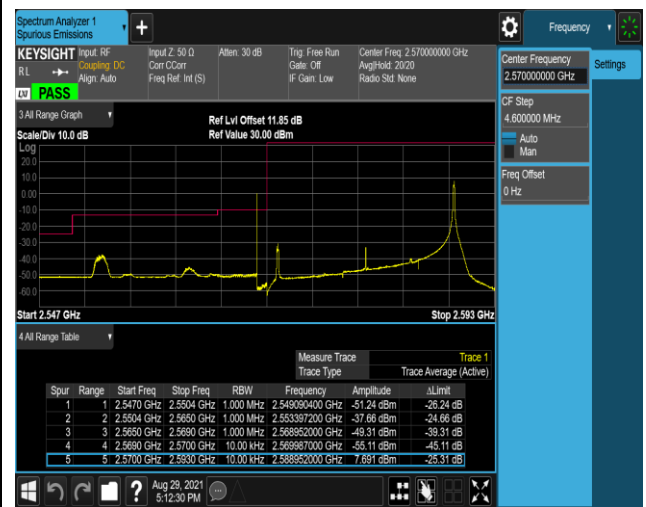

Band38-5MHz-16QAM-37775-25RB#0

Band38-5MHz-16QAM-38225-1RB#0

Band38-5MHz-16QAM-38225-1RB#24

Band38-5MHz-16QAM-38225-25RB#0

Band38-20MHz-16QAM-37850-1RB#0

Band38-20MHz-16QAM-37850-1RB#99

Band38-20MHz-16QAM-37850-100RB#0