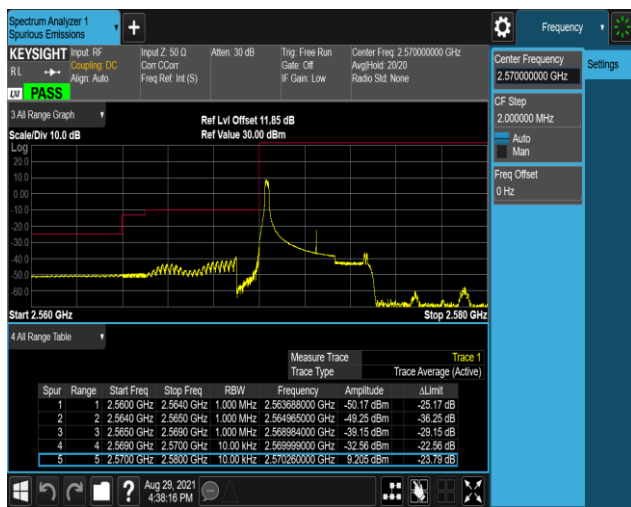

Band38-5MHz-QPSK-37775-1RB#24

Band38-5MHz-QPSK-37775-25RB#0

Band38-5MHz-QPSK-38225-1RB#0

Band38-5MHz-QPSK-38225-1RB#24

Band38-5MHz-QPSK-38225-25RB#0

Band38-5MHz-16QAM-37775-1RB#0

Band38-5MHz-16QAM-37775-1RB#24