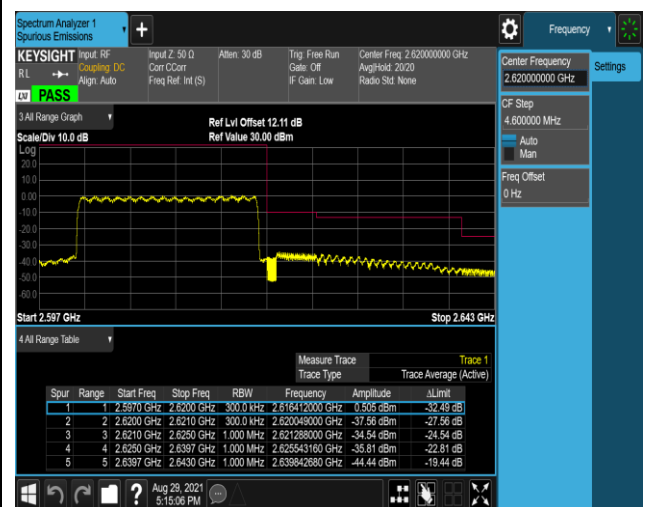

Band38-20MHz-16QAM-38150-100RB#0