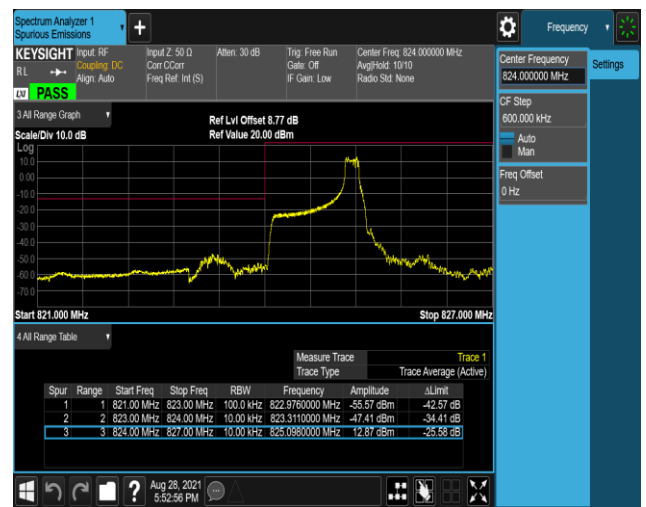

Band4-20MHz-16QAM-20300-1RB#0

Band4-20MHz-16QAM-20300-1RB#99

Band4-20MHz-16QAM-20300-100RB#0

Band5-1.4MHz-QPSK-20407-1RB#0

Band5-1.4MHz-QPSK-20407-1RB#5

Band5-1.4MHz-QPSK-20407-6RB#0

Band5-1.4MHz-QPSK-20643-1RB#0