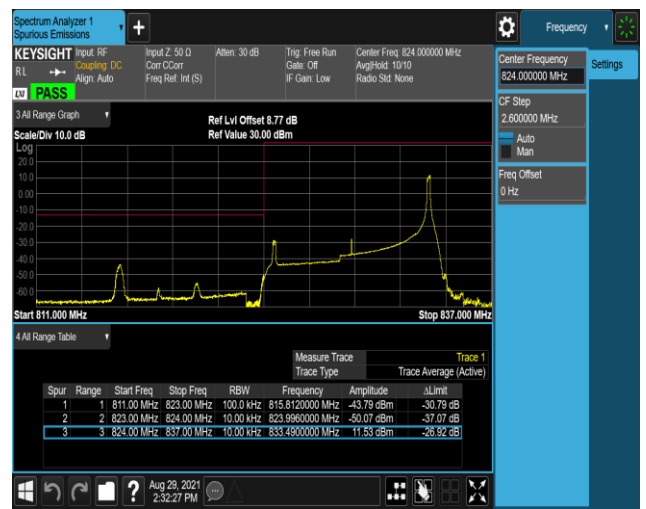

Band5-10MHz-QPSK-20600-1RB#0

Band5-10MHz-QPSK-20450-1RB#49