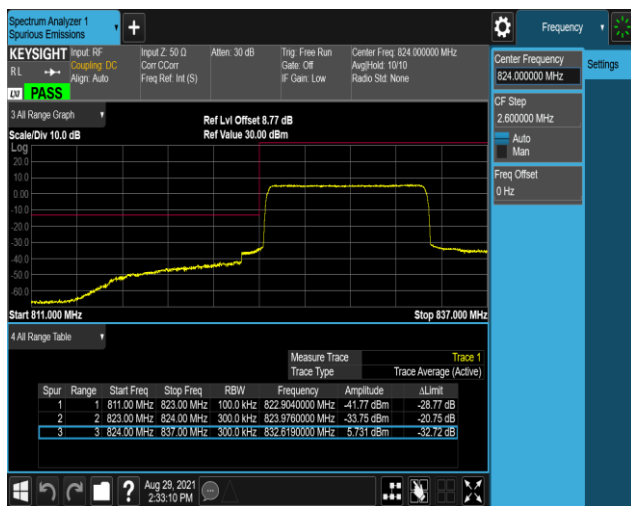

Band5-10MHz-16QAM-20600-1RB#49

Band5-10MHz-16QAM-20450-50RB#0