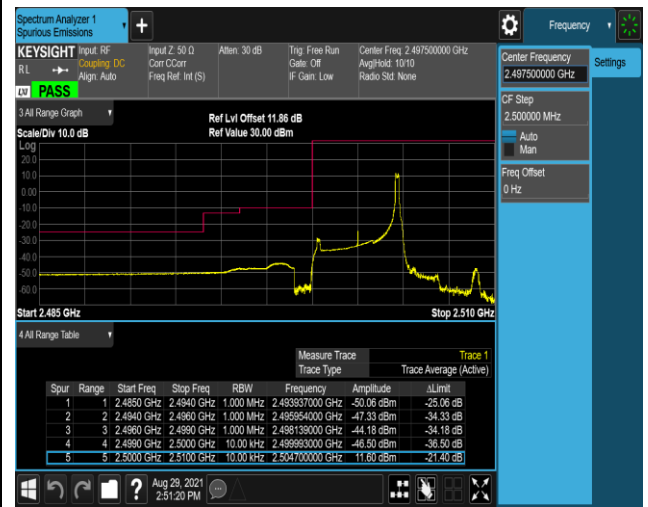

Band7-5MHz-QPSK-21425-1RB#0

Band7-5MHz-QPSK-20775-1RB#24