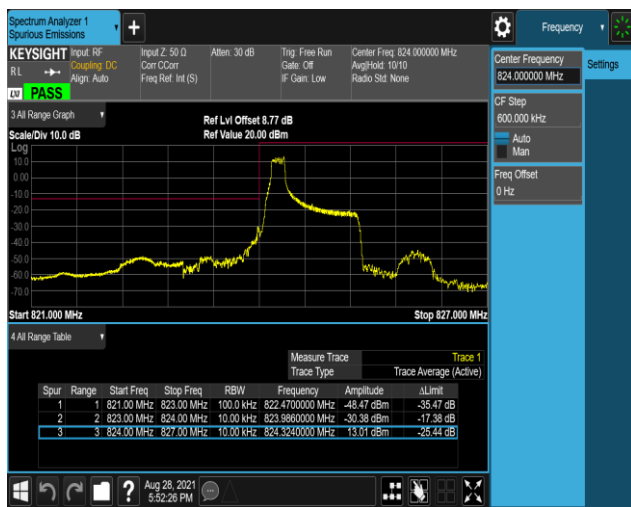

Band4-20MHz-16QAM-20300-1RB#0

Band4-20MHz-16QAM-20300-1RB#99

Band4-20MHz-16QAM-20300-100RB#0

Band5-1.4MHz-QPSK-20407-1RB#0

Band5-1.4MHz-QPSK-20407-1RB#5

Band5-1.4MHz-QPSK-20407-6RB#0

Band5-1.4MHz-QPSK-20643-1RB#0