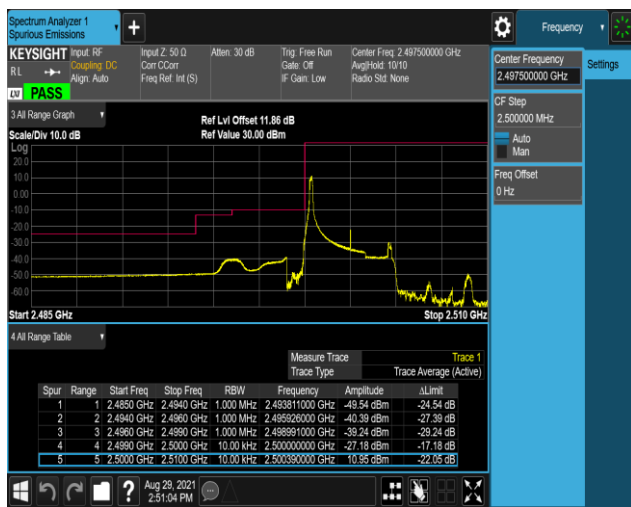

Band7-5MHz-QPSK-20775-1RB#24

Band7-5MHz-QPSK-20775-25RB#0

Band7-5MHz-QPSK-21425-1RB#0

Band7-5MHz-QPSK-21425-1RB#24

Band7-5MHz-QPSK-21425-25RB#0

Band7-5MHz-16QAM-20775-1RB#0

Band7-5MHz-16QAM-20775-1RB#24

Band7-5MHz-16QAM-20775-25RB#0