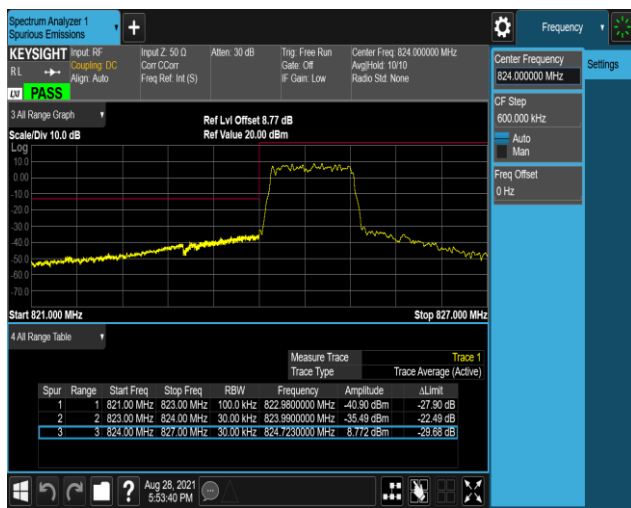

Band5-1.4MHz-QPSK-20643-1RB#5

Band5-1.4MHz-QPSK-20643-6RB#0

Band5-1.4MHz-16QAM-20407-1RB#0

Band5-1.4MHz-16QAM-20407-1RB#5

Band5-1.4MHz-16QAM-20407-6RB#0

Band5-1.4MHz-16QAM-20643-1RB#0

Band5-1.4MHz-16QAM-20643-1RB#5