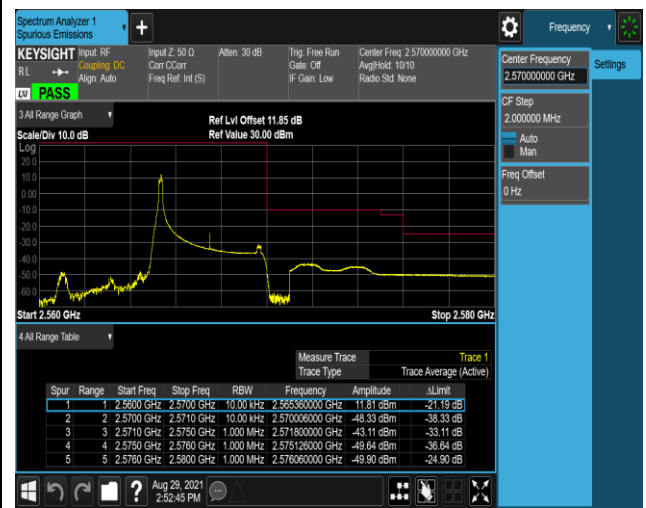

Band7-5MHz-16QAM-21425-25RB#0

Band7-5MHz-16QAM-21425-1RB#0