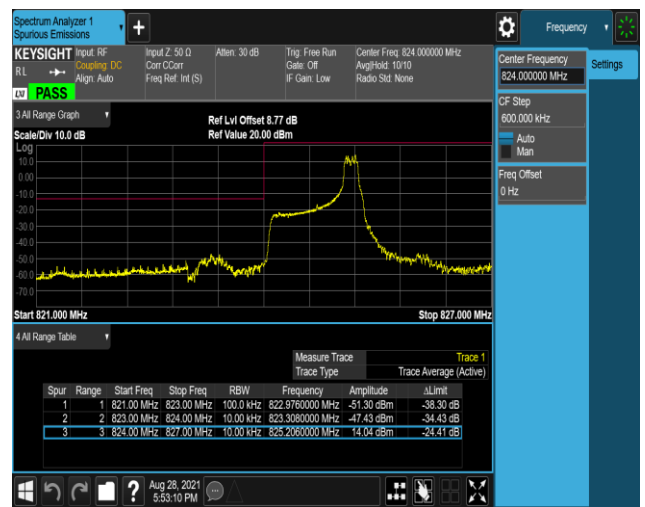

Band5-1.4MHz-QPSK-20643-1RB#5

Band5-1.4MHz-QPSK-20643-6RB#0

Band5-1.4MHz-16QAM-20407-1RB#0

Band5-1.4MHz-16QAM-20407-1RB#5

Band5-1.4MHz-16QAM-20407-6RB#0

Band5-1.4MHz-16QAM-20643-1RB#0

Band5-1.4MHz-16QAM-20643-1RB#5