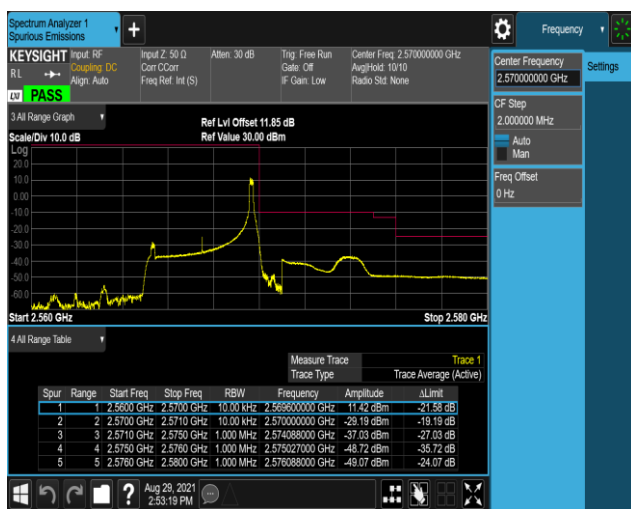

Band7-20MHz-QPSK-20850-1RB#0

Band7-5MHz-16QAM-21425-1RB#24