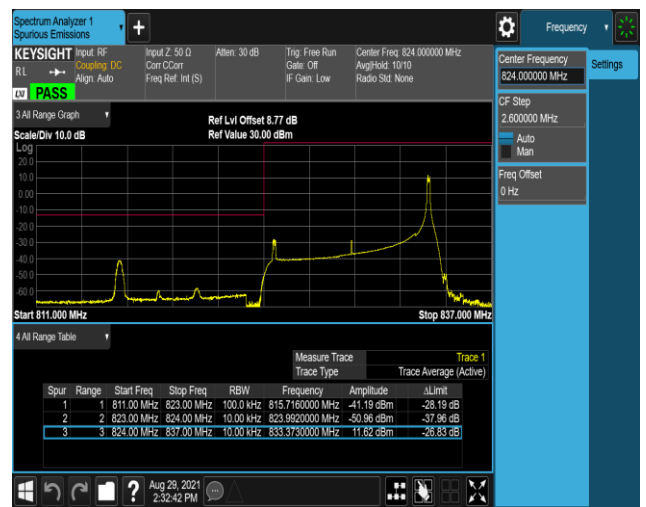

Band5-10MHz-16QAM-20600-1RB#0

Band5-10MHz-16QAM-20450-1RB#49