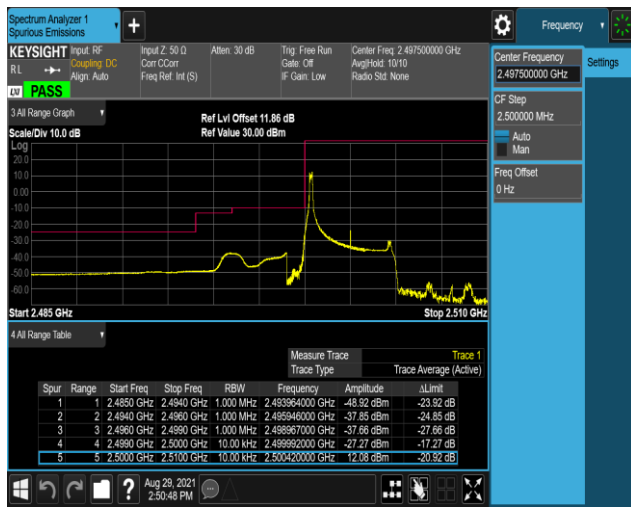

Band5-10MHz-16QAM-20450-1RB#0

Band5-10MHz-16QAM-20450-1RB#49

Band5-10MHz-16QAM-20450-50RB#0

Band5-10MHz-16QAM-20600-1RB#0

Band5-10MHz-16QAM-20600-1RB#49

Band5-10MHz-16QAM-20600-50RB#0

Band7-5MHz-QPSK-20775-1RB#0