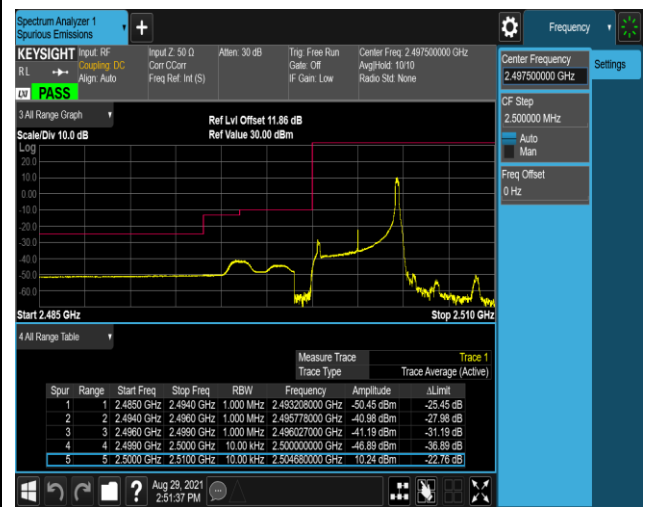

Band7-5MHz-QPSK-20775-1RB#24

Band7-5MHz-QPSK-20775-25RB#0

Band7-5MHz-QPSK-21425-1RB#0

Band7-5MHz-QPSK-21425-1RB#24

Band7-5MHz-QPSK-21425-25RB#0

Band7-5MHz-16QAM-20775-1RB#0

Band7-5MHz-16QAM-20775-1RB#24

Band7-5MHz-16QAM-20775-25RB#0