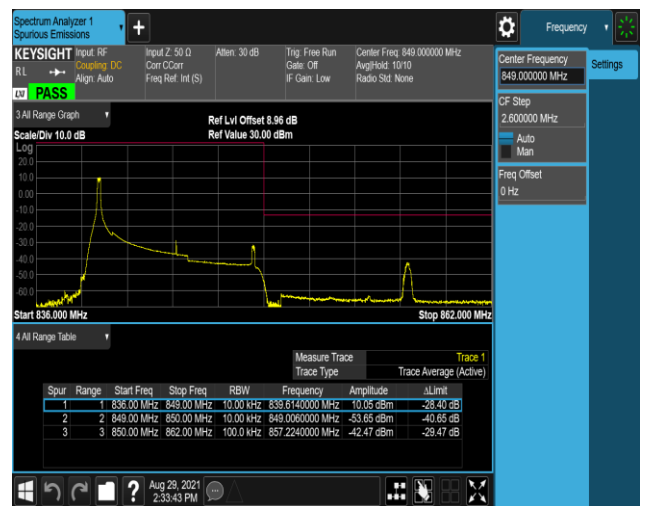

Band5-10MHz-16QAM-20450-1RB#0

Band5-10MHz-16QAM-20450-1RB#49

Band5-10MHz-16QAM-20450-50RB#0

Band5-10MHz-16QAM-20600-1RB#0

Band5-10MHz-16QAM-20600-1RB#49

Band5-10MHz-16QAM-20600-50RB#0

Band7-5MHz-QPSK-20775-1RB#0