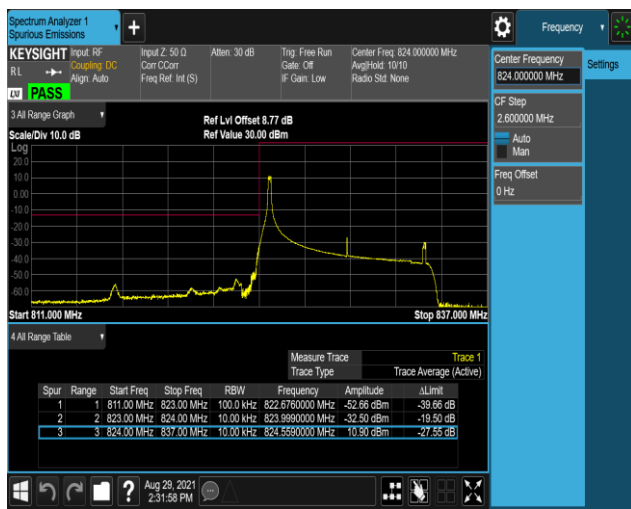

Band5-10MHz-QPSK-20450-50RB#0

Band5-10MHz-QPSK-20450-1RB#0