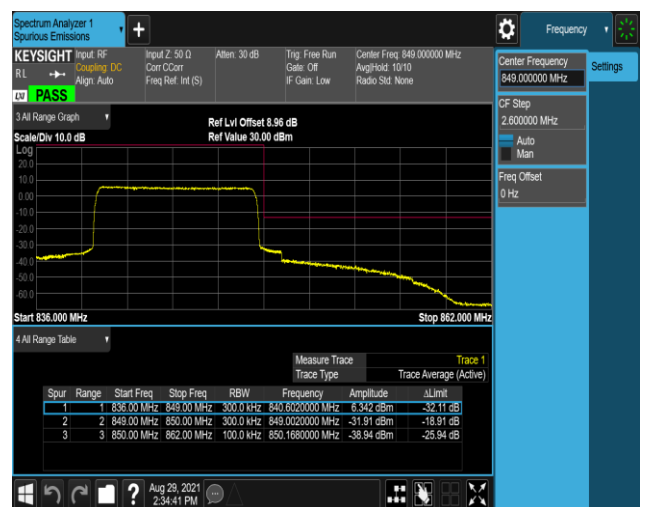

Band5-10MHz-16QAM-20450-1RB#0

Band5-10MHz-16QAM-20450-1RB#49

Band5-10MHz-16QAM-20450-50RB#0

Band5-10MHz-16QAM-20600-1RB#0

Band5-10MHz-16QAM-20600-1RB#49

Band5-10MHz-16QAM-20600-50RB#0

Band7-5MHz-QPSK-20775-1RB#0