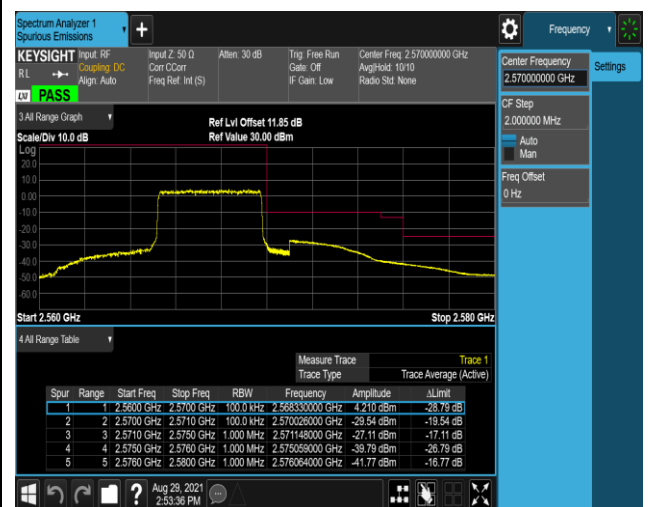

Band7-5MHz-QPSK-20775-1RB#24

Band7-5MHz-QPSK-20775-25RB#0

Band7-5MHz-QPSK-21425-1RB#0

Band7-5MHz-QPSK-21425-1RB#24

Band7-5MHz-QPSK-21425-25RB#0

Band7-5MHz-16QAM-20775-1RB#0

Band7-5MHz-16QAM-20775-1RB#24

Band7-5MHz-16QAM-20775-25RB#0