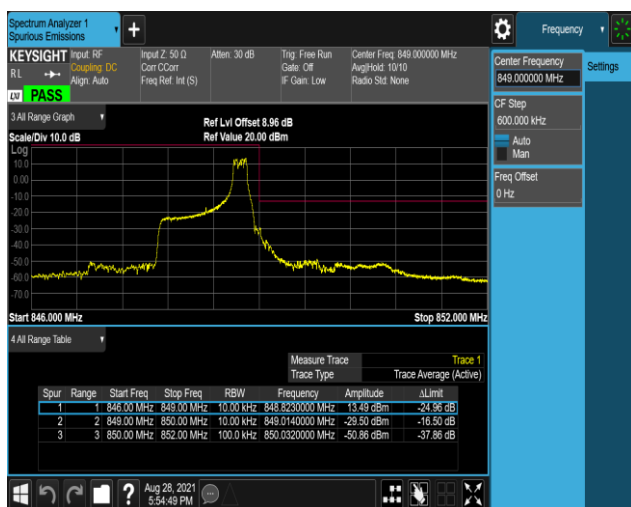

Band5-1.4MHz-16QAM-20407-1RB#0

Band5-1.4MHz-QPSK-20643-1RB#5