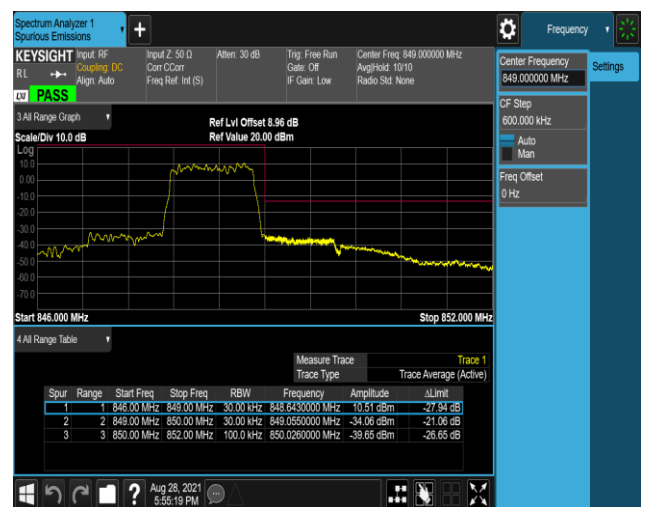

Band5-1.4MHz-16QAM-20407-1RB#5

Band5-1.4MHz-QPSK-20643-6RB#0