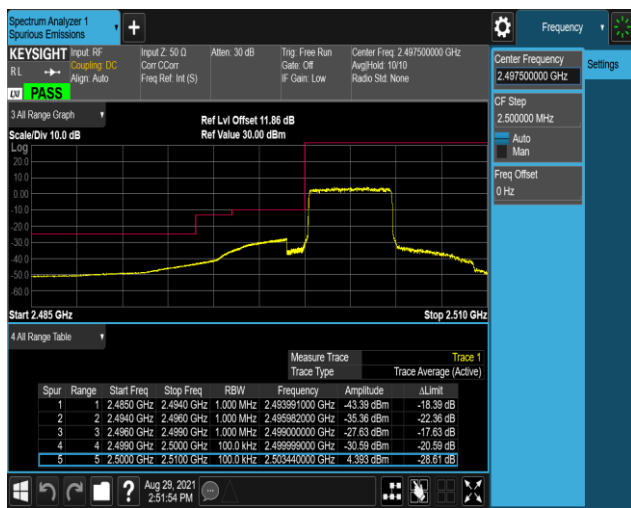

Band7-5MHz-QPSK-21425-1RB#24

Band7-5MHz-QPSK-20775-25RB#0