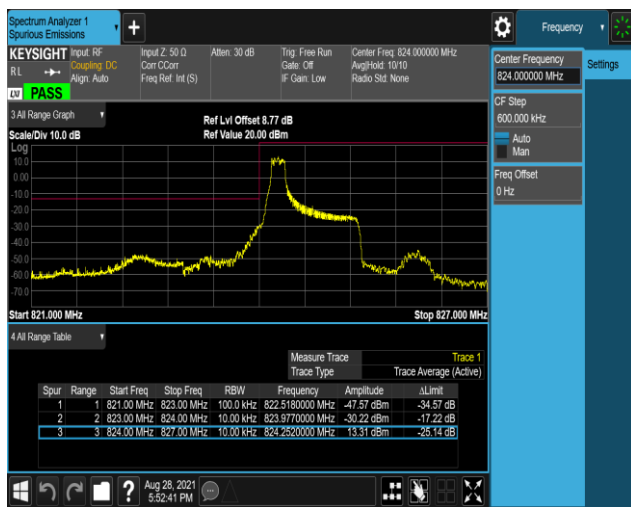

Band5-1.4MHz-QPSK-20643-1RB#5

Band5-1.4MHz-QPSK-20643-6RB#0

Band5-1.4MHz-16QAM-20407-1RB#0

Band5-1.4MHz-16QAM-20407-1RB#5

Band5-1.4MHz-16QAM-20407-6RB#0

Band5-1.4MHz-16QAM-20643-1RB#0

Band5-1.4MHz-16QAM-20643-1RB#5