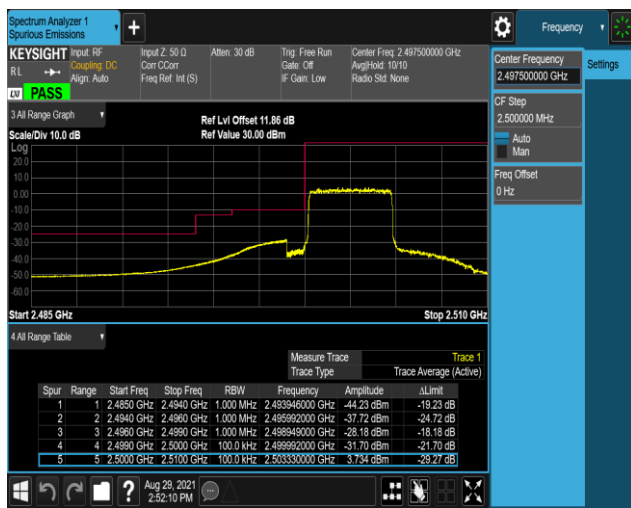

Band7-5MHz-QPSK-20775-1RB#24

Band7-5MHz-QPSK-20775-25RB#0

Band7-5MHz-QPSK-21425-1RB#0

Band7-5MHz-QPSK-21425-1RB#24

Band7-5MHz-QPSK-21425-25RB#0

Band7-5MHz-16QAM-20775-1RB#0

Band7-5MHz-16QAM-20775-1RB#24

Band7-5MHz-16QAM-20775-25RB#0