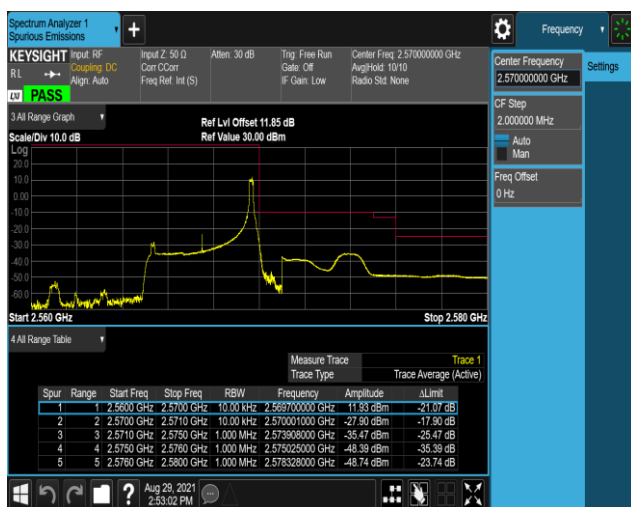

Band7-5MHz-QPSK-20775-1RB#24

Band7-5MHz-QPSK-20775-25RB#0

Band7-5MHz-QPSK-21425-1RB#0

Band7-5MHz-QPSK-21425-1RB#24

Band7-5MHz-QPSK-21425-25RB#0

Band7-5MHz-16QAM-20775-1RB#0

Band7-5MHz-16QAM-20775-1RB#24

Band7-5MHz-16QAM-20775-25RB#0