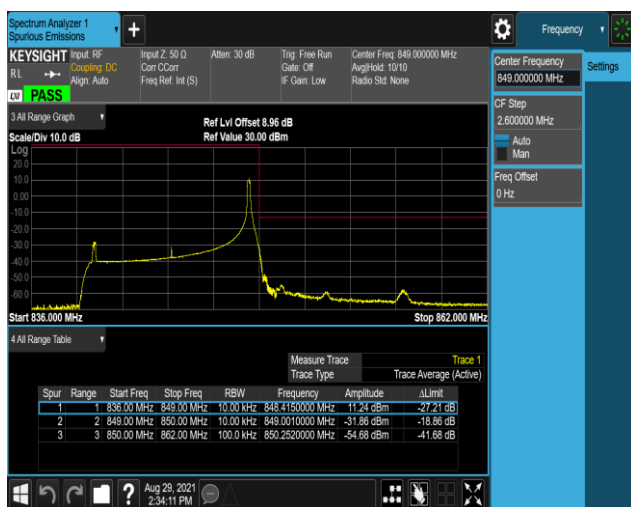

Band5-10MHz-16QAM-20450-1RB#0

Band5-10MHz-16QAM-20450-1RB#49

Band5-10MHz-16QAM-20450-50RB#0

Band5-10MHz-16QAM-20600-1RB#0

Band5-10MHz-16QAM-20600-1RB#49

Band5-10MHz-16QAM-20600-50RB#0

Band7-5MHz-QPSK-20775-1RB#0