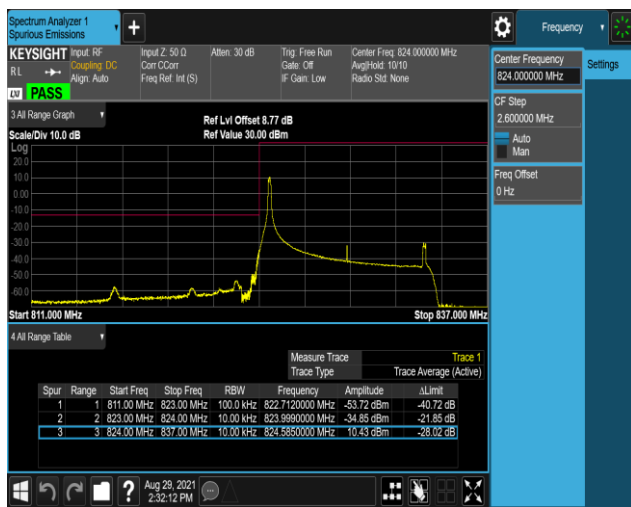

Band5-10MHz-16QAM-20450-50RB#0

Band5-10MHz-16QAM-20450-1RB#0