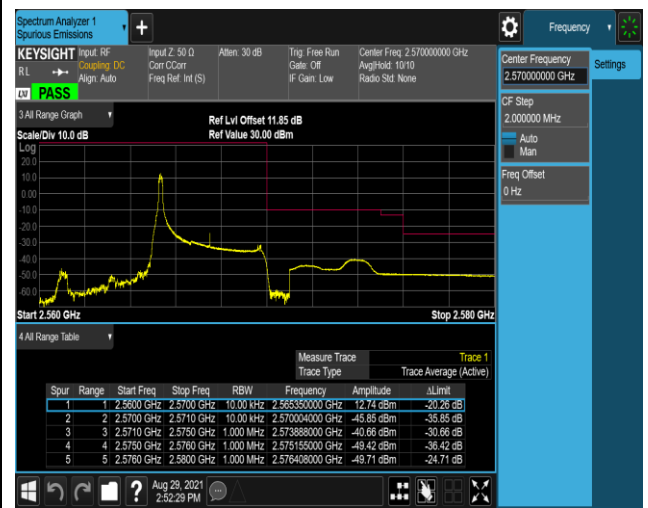

Band7-5MHz-QPSK-21425-25RB#0

Band7-5MHz-QPSK-21425-1RB#0