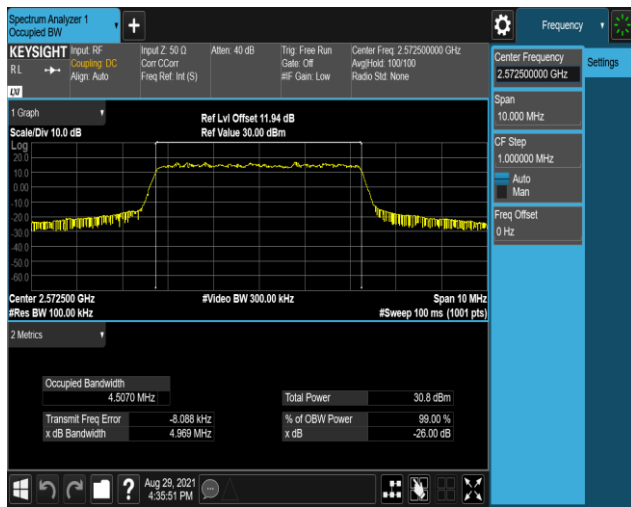

Band7-20MHz-16QAM-20850-100RB#0

Band7-20MHz-16QAM-21100-100RB#0

Band7-20MHz-16QAM-21350-100RB#0

Band38-5MHz-QPSK-37775-25RB#0

Band38-5MHz-QPSK-38000-25RB#0

Band38-5MHz-QPSK-38225-25RB#0

Band38-5MHz-16QAM-37775-25RB#0