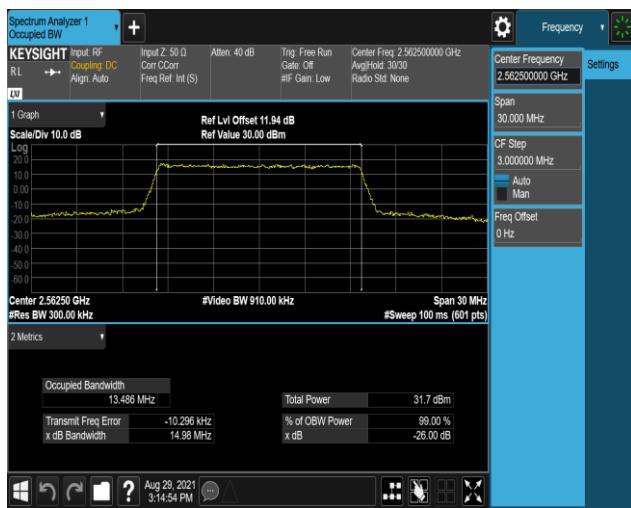

Band7-15MHz-16QAM-21100-75RB#0

Band7-15MHz-QPSK-21375-75RB#0