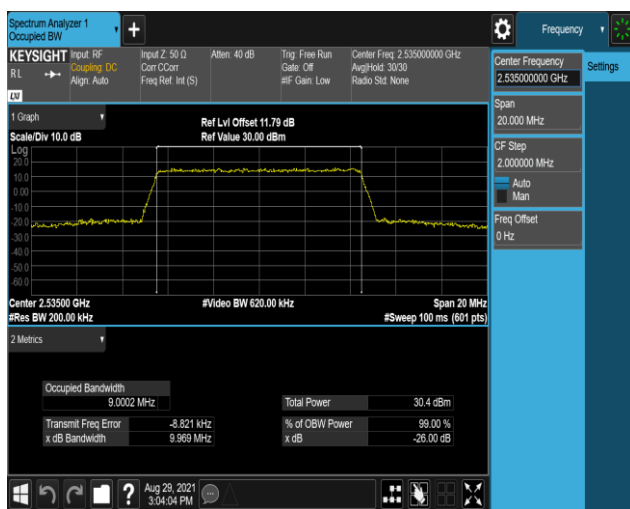

Band7-10MHz-QPSK-21100-50RB#0

Band7-10MHz-QPSK-21400-50RB#0

Band7-10MHz-16QAM-20800-50RB#0

Band7-10MHz-16QAM-21100-50RB#0

Band7-10MHz-16QAM-21400-50RB#0

Band7-15MHz-QPSK-20825-75RB#0

Band7-15MHz-QPSK-21100-75RB#0