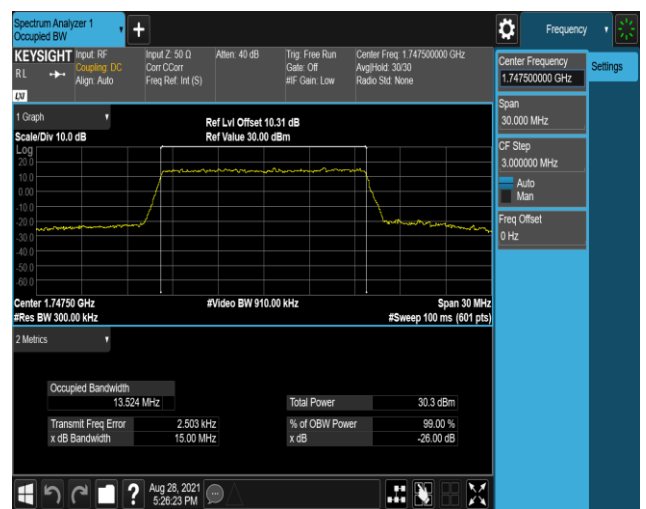

Band4-15MHz-QPSK-20175-75RB#0

Band4-15MHz-QPSK-20325-75RB#0

Band4-15MHz-16QAM-20025-75RB#0

Band4-15MHz-16QAM-20175-75RB#0

Band4-15MHz-16QAM-20325-75RB#0

Band4-20MHz-QPSK-20050-100RB#0

Band4-20MHz-QPSK-20175-100RB#0