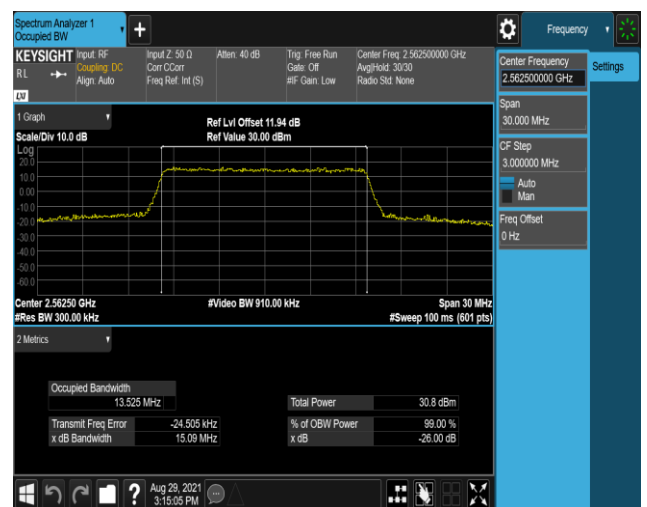

Band7-15MHz-QPSK-21375-75RB#0

Band7-15MHz-16QAM-20825-75RB#0

Band7-15MHz-16QAM-21100-75RB#0

Band7-15MHz-16QAM-21375-75RB#0

Band7-20MHz-QPSK-20850-100RB#0

Band7-20MHz-QPSK-21100-100RB#0

Band7-20MHz-QPSK-21350-100RB#0