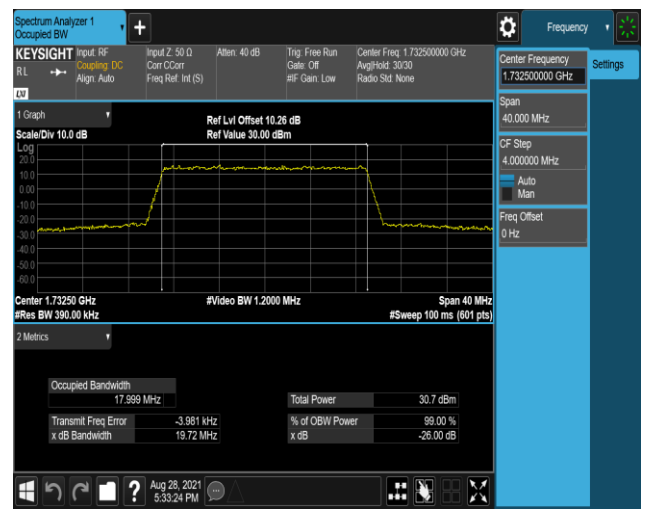

Band4-15MHz-QPSK-20175-75RB#0

Band4-15MHz-QPSK-20325-75RB#0

Band4-15MHz-16QAM-20025-75RB#0

Band4-15MHz-16QAM-20175-75RB#0

Band4-15MHz-16QAM-20325-75RB#0

Band4-20MHz-QPSK-20050-100RB#0

Band4-20MHz-QPSK-20175-100RB#0