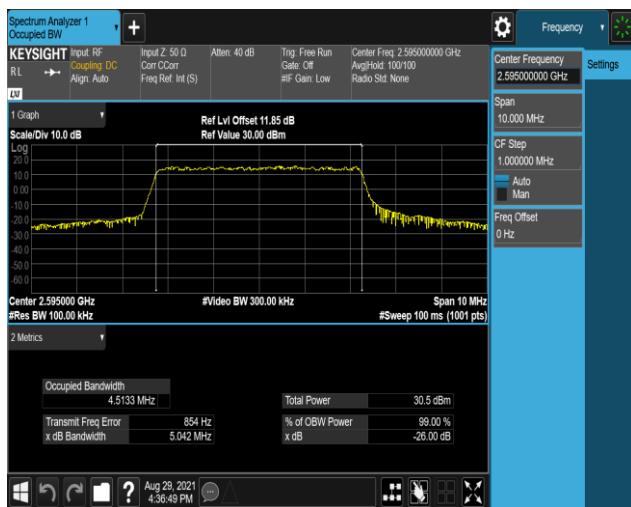

Band38-5MHz-16QAM-38000-25RB#0