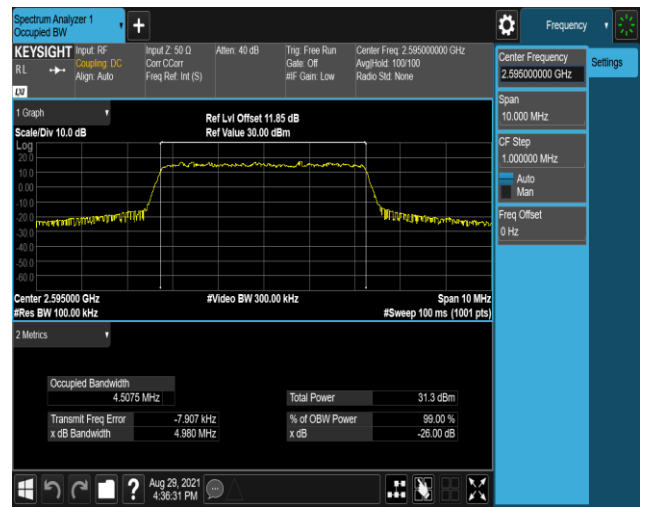

Band7-20MHz-16QAM-20850-100RB#0

Band7-20MHz-16QAM-21100-100RB#0

Band7-20MHz-16QAM-21350-100RB#0

Band38-5MHz-QPSK-37775-25RB#0

Band38-5MHz-QPSK-38000-25RB#0

Band38-5MHz-QPSK-38225-25RB#0

Band38-5MHz-16QAM-37775-25RB#0