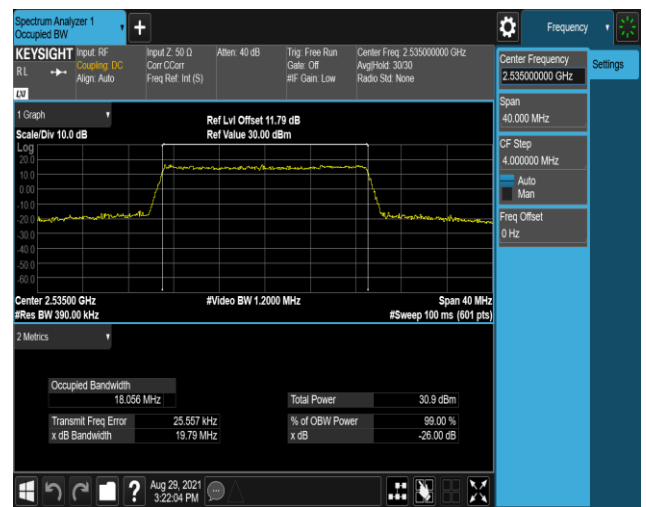

Band7-15MHz-QPSK-21375-75RB#0

Band7-15MHz-16QAM-20825-75RB#0

Band7-15MHz-16QAM-21100-75RB#0

Band7-15MHz-16QAM-21375-75RB#0

Band7-20MHz-QPSK-20850-100RB#0

Band7-20MHz-QPSK-21100-100RB#0

Band7-20MHz-QPSK-21350-100RB#0