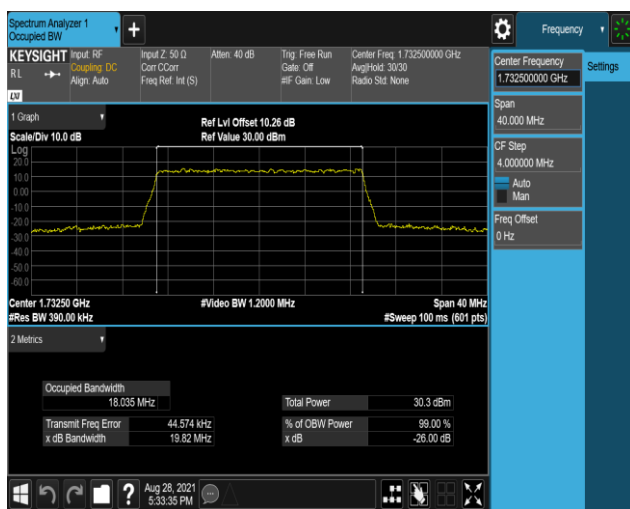

Band5-1.4MHz-QPSK-20407-6RB#0

Band4-20MHz-16QAM-20175-100RB#0