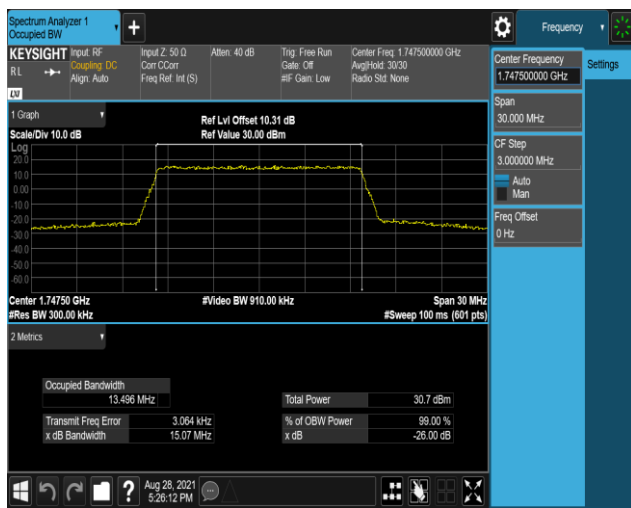

Band4-15MHz-16QAM-20175-75RB#0

Band4-15MHz-QPSK-20325-75RB#0