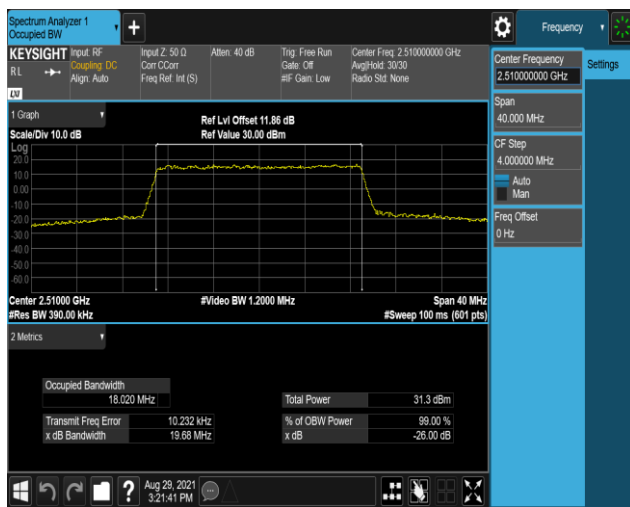

Band7-15MHz-QPSK-21375-75RB#0

Band7-15MHz-16QAM-20825-75RB#0

Band7-15MHz-16QAM-21100-75RB#0

Band7-15MHz-16QAM-21375-75RB#0

Band7-20MHz-QPSK-20850-100RB#0

Band7-20MHz-QPSK-21100-100RB#0

Band7-20MHz-QPSK-21350-100RB#0