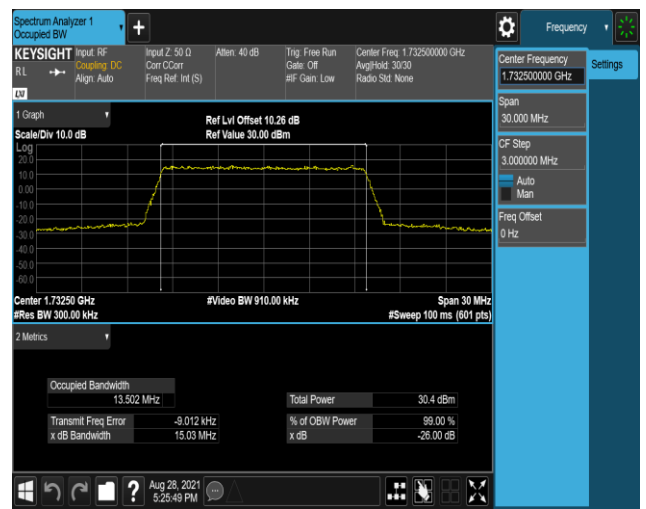

Band4-15MHz-16QAM-20025-75RB#0

Band4-15MHz-QPSK-20175-75RB#0