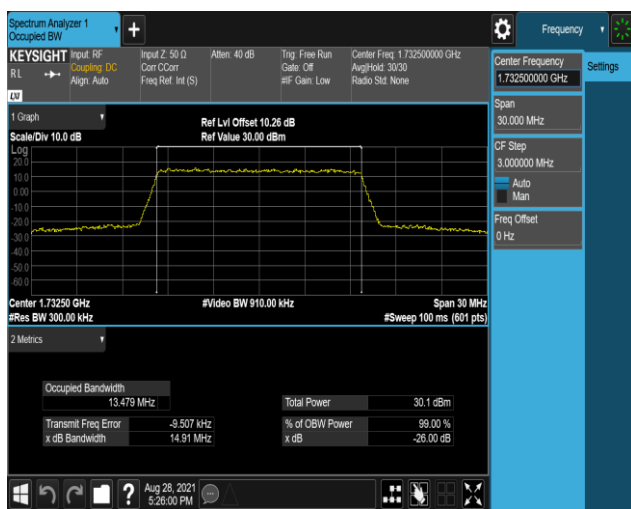

Band4-15MHz-QPSK-20175-75RB#0

Band4-15MHz-QPSK-20325-75RB#0

Band4-15MHz-16QAM-20025-75RB#0

Band4-15MHz-16QAM-20175-75RB#0

Band4-15MHz-16QAM-20325-75RB#0

Band4-20MHz-QPSK-20050-100RB#0

Band4-20MHz-QPSK-20175-100RB#0