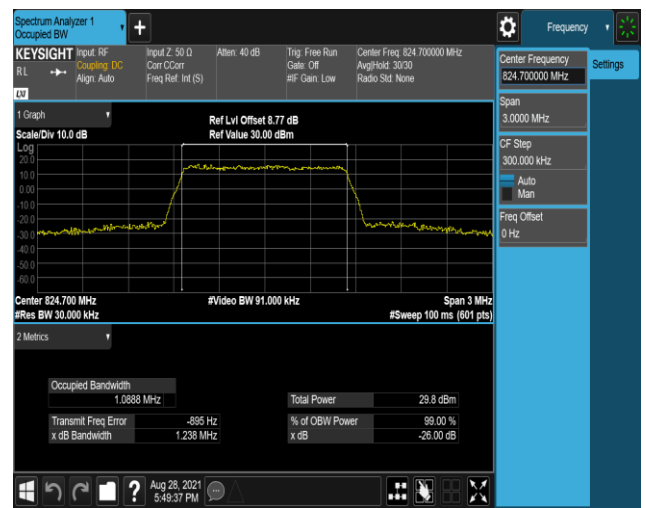

Band5-1.4MHz-16QAM-20643-6RB#0

Band5-1.4MHz-16QAM-20407-6RB#0