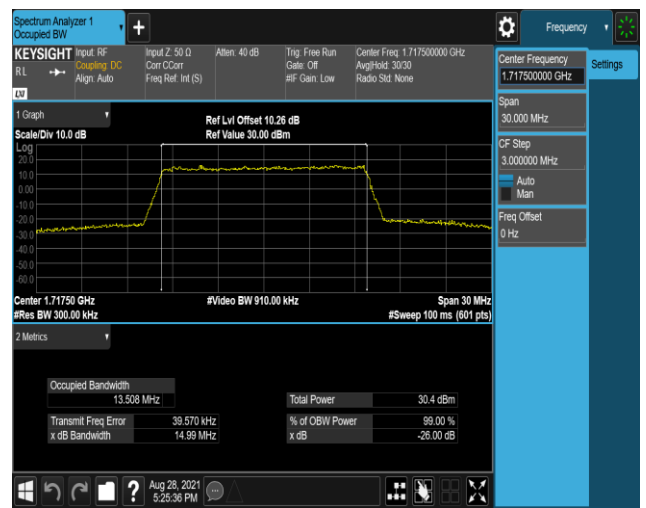

Band4-15MHz-16QAM-20325-75RB#0

Band4-15MHz-16QAM-20025-75RB#0