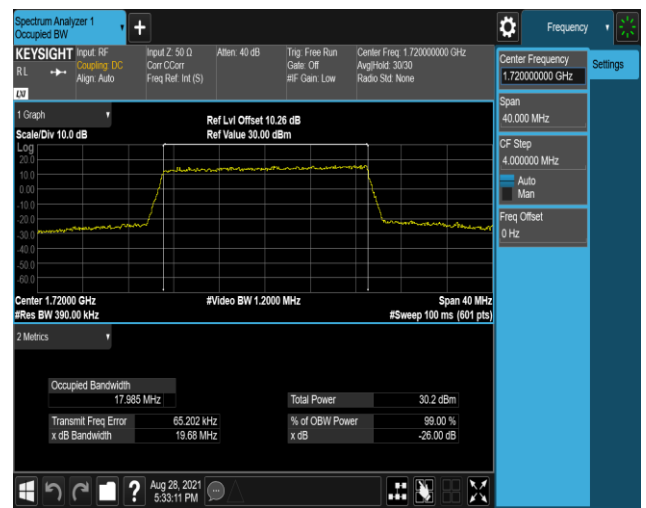

Band4-20MHz-16QAM-20300-100RB#0

Band4-20MHz-16QAM-20050-100RB#0