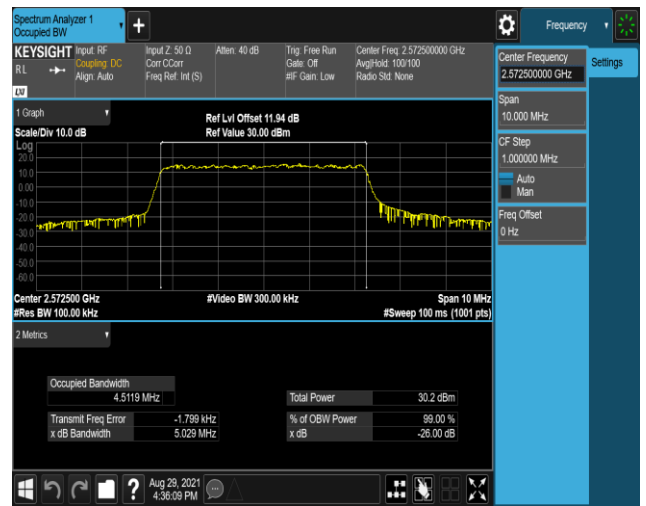

Band7-20MHz-16QAM-20850-100RB#0

Band7-20MHz-16QAM-21100-100RB#0

Band7-20MHz-16QAM-21350-100RB#0

Band38-5MHz-QPSK-37775-25RB#0

Band38-5MHz-QPSK-38000-25RB#0

Band38-5MHz-QPSK-38225-25RB#0

Band38-5MHz-16QAM-37775-25RB#0