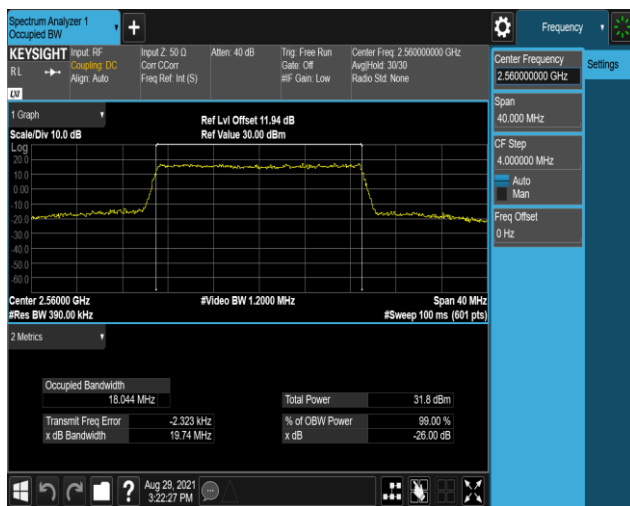

Band7-15MHz-QPSK-21375-75RB#0

Band7-15MHz-16QAM-20825-75RB#0

Band7-15MHz-16QAM-21100-75RB#0

Band7-15MHz-16QAM-21375-75RB#0

Band7-20MHz-QPSK-20850-100RB#0

Band7-20MHz-QPSK-21100-100RB#0

Band7-20MHz-QPSK-21350-100RB#0