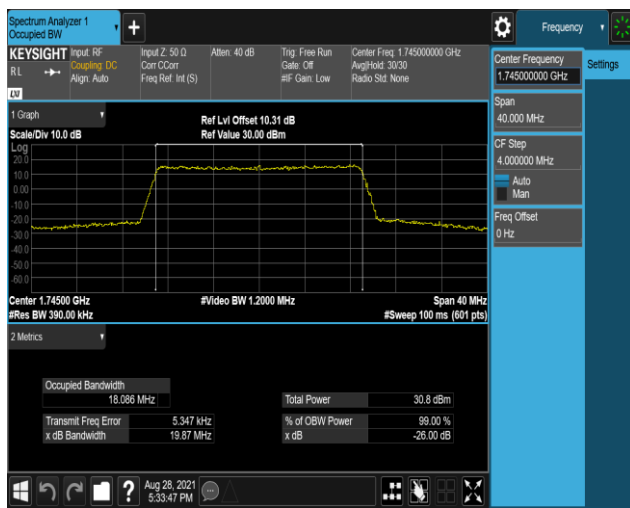

Band4-20MHz-16QAM-20175-100RB#0

Band4-20MHz-QPSK-20300-100RB#0