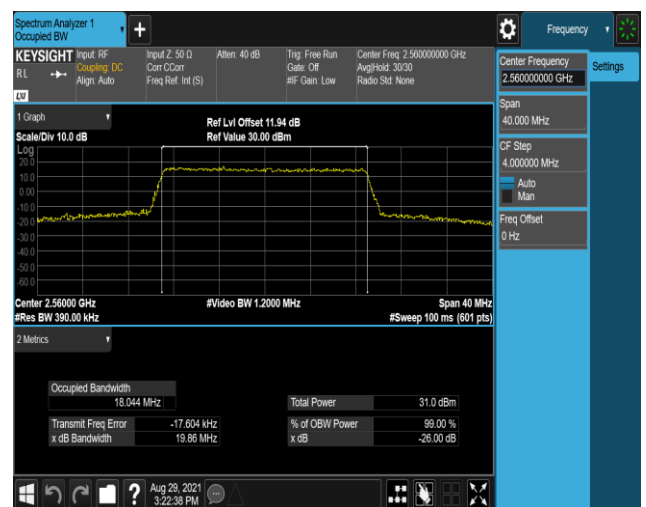

Band38-5MHz-QPSK-38000-25RB#0

Band7-20MHz-16QAM-21350-100RB#0