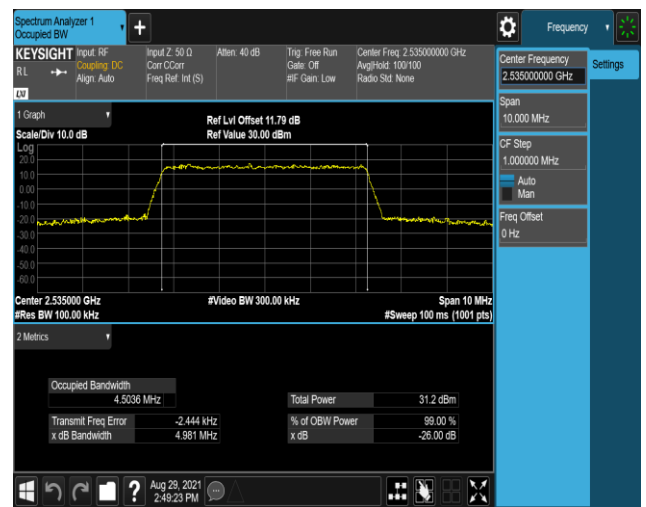

Band7-5MHz-16QAM-20775-25RB#0

Band7-5MHz-QPSK-21100-25RB#0