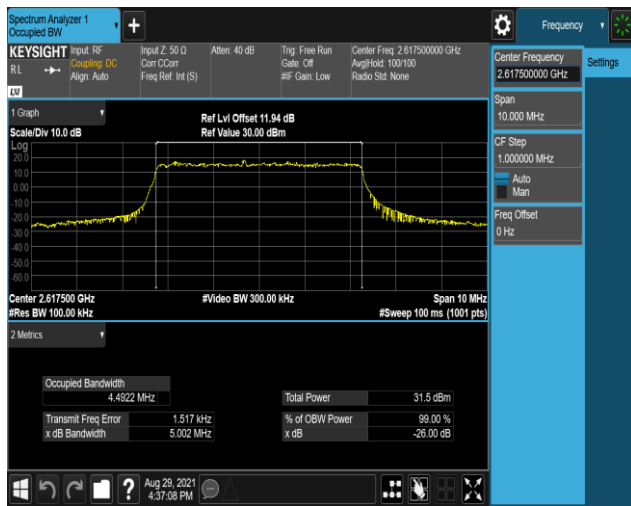

Band7-20MHz-16QAM-20850-100RB#0

Band7-20MHz-16QAM-21100-100RB#0

Band7-20MHz-16QAM-21350-100RB#0

Band38-5MHz-QPSK-37775-25RB#0

Band38-5MHz-QPSK-38000-25RB#0

Band38-5MHz-QPSK-38225-25RB#0

Band38-5MHz-16QAM-37775-25RB#0