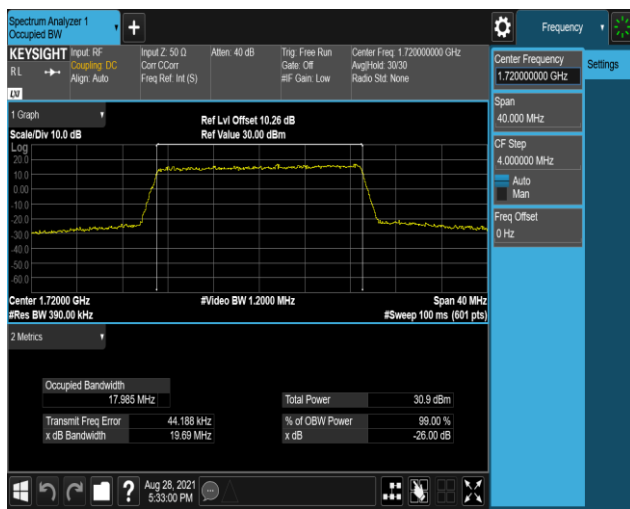

Band4-15MHz-QPSK-20175-75RB#0

Band4-15MHz-QPSK-20325-75RB#0

Band4-15MHz-16QAM-20025-75RB#0

Band4-15MHz-16QAM-20175-75RB#0

Band4-15MHz-16QAM-20325-75RB#0

Band4-20MHz-QPSK-20050-100RB#0

Band4-20MHz-QPSK-20175-100RB#0