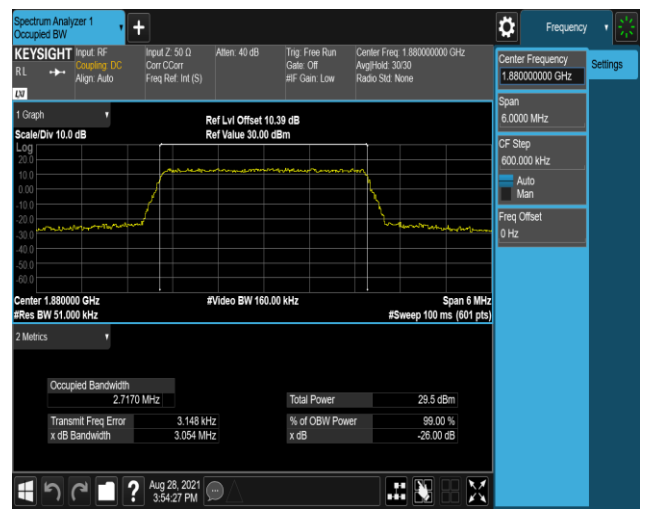

Band2-3MHz-16QAM-18615-15RB#0