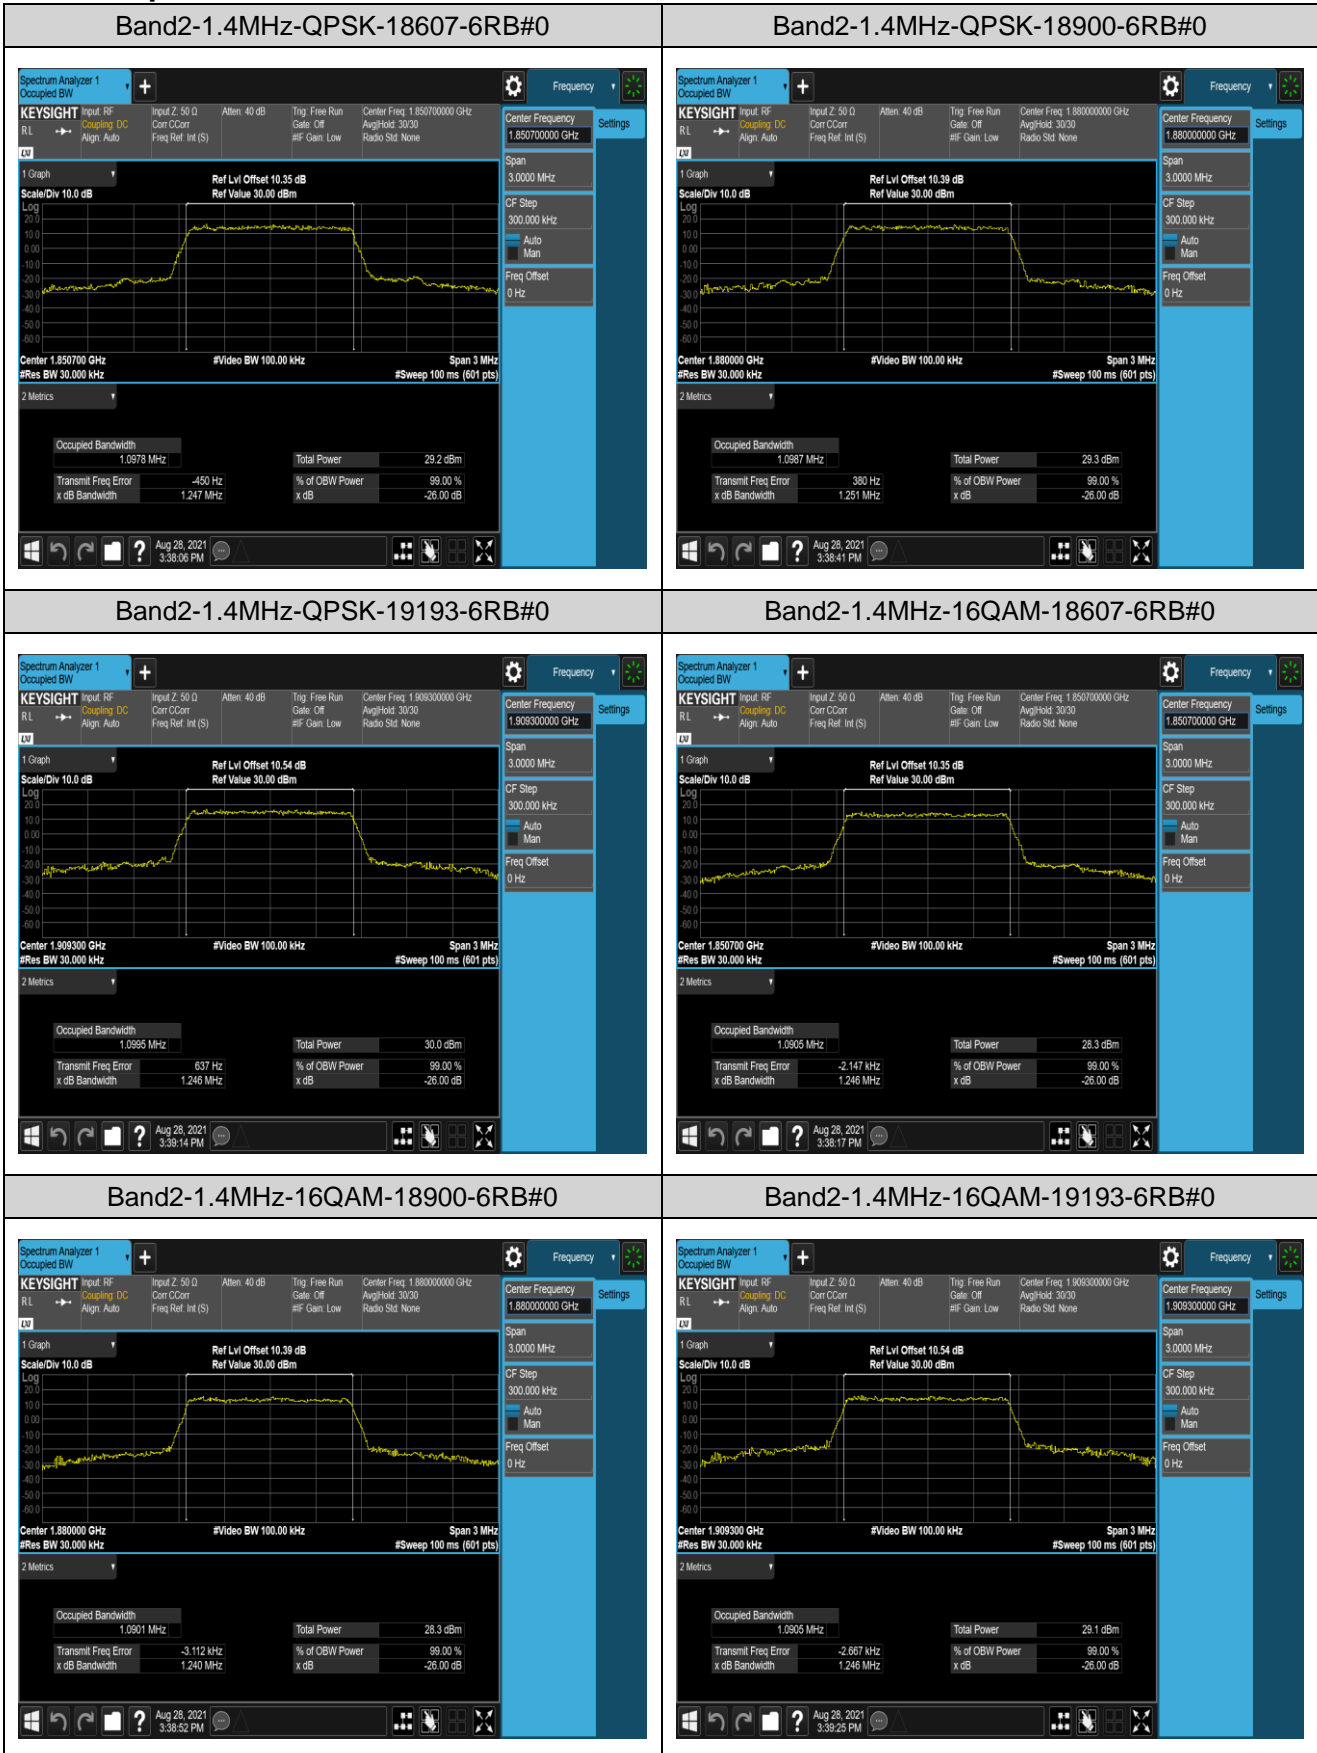

Band2-3MHz-QPSK-18615-15RB#0

Band2-3MHz-QPSK-18900-15RB#0

Test Graphs