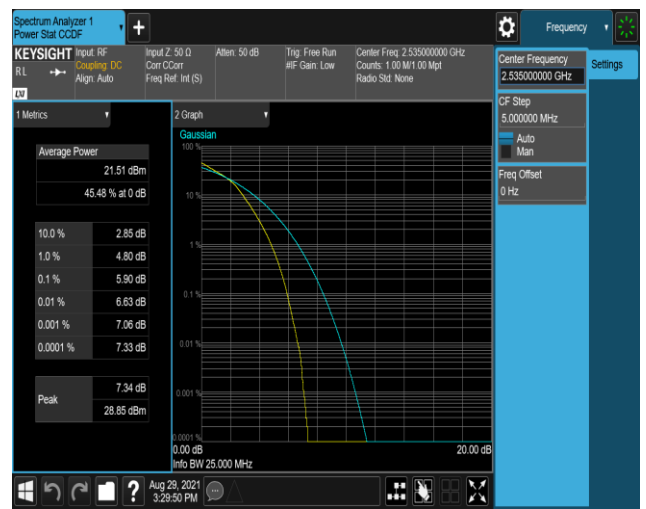

Remark: All bandwidth and all modulation had been tested, but only the worst case data displayed in this report.

Test Graphs

Band7-20MHz-QPSK-21100-100RB#0

Band7-20MHz-16QAM-21100-100RB#0

Band38-20MHz-QPSK-38000-100RB#0