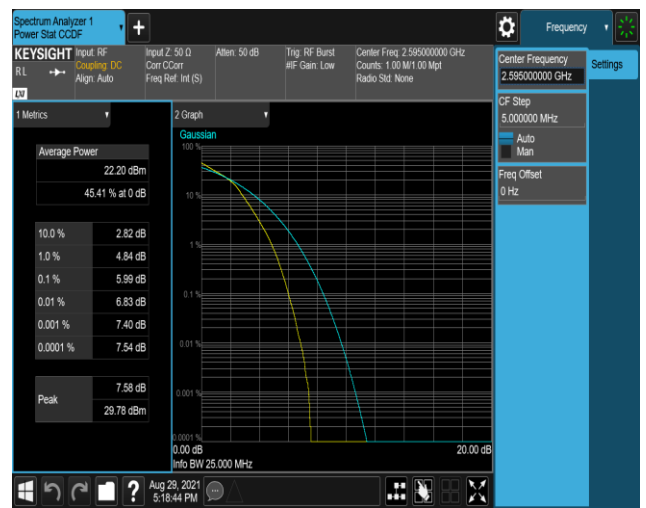

Band41-20MHz-16QAM-40640-100RB#0