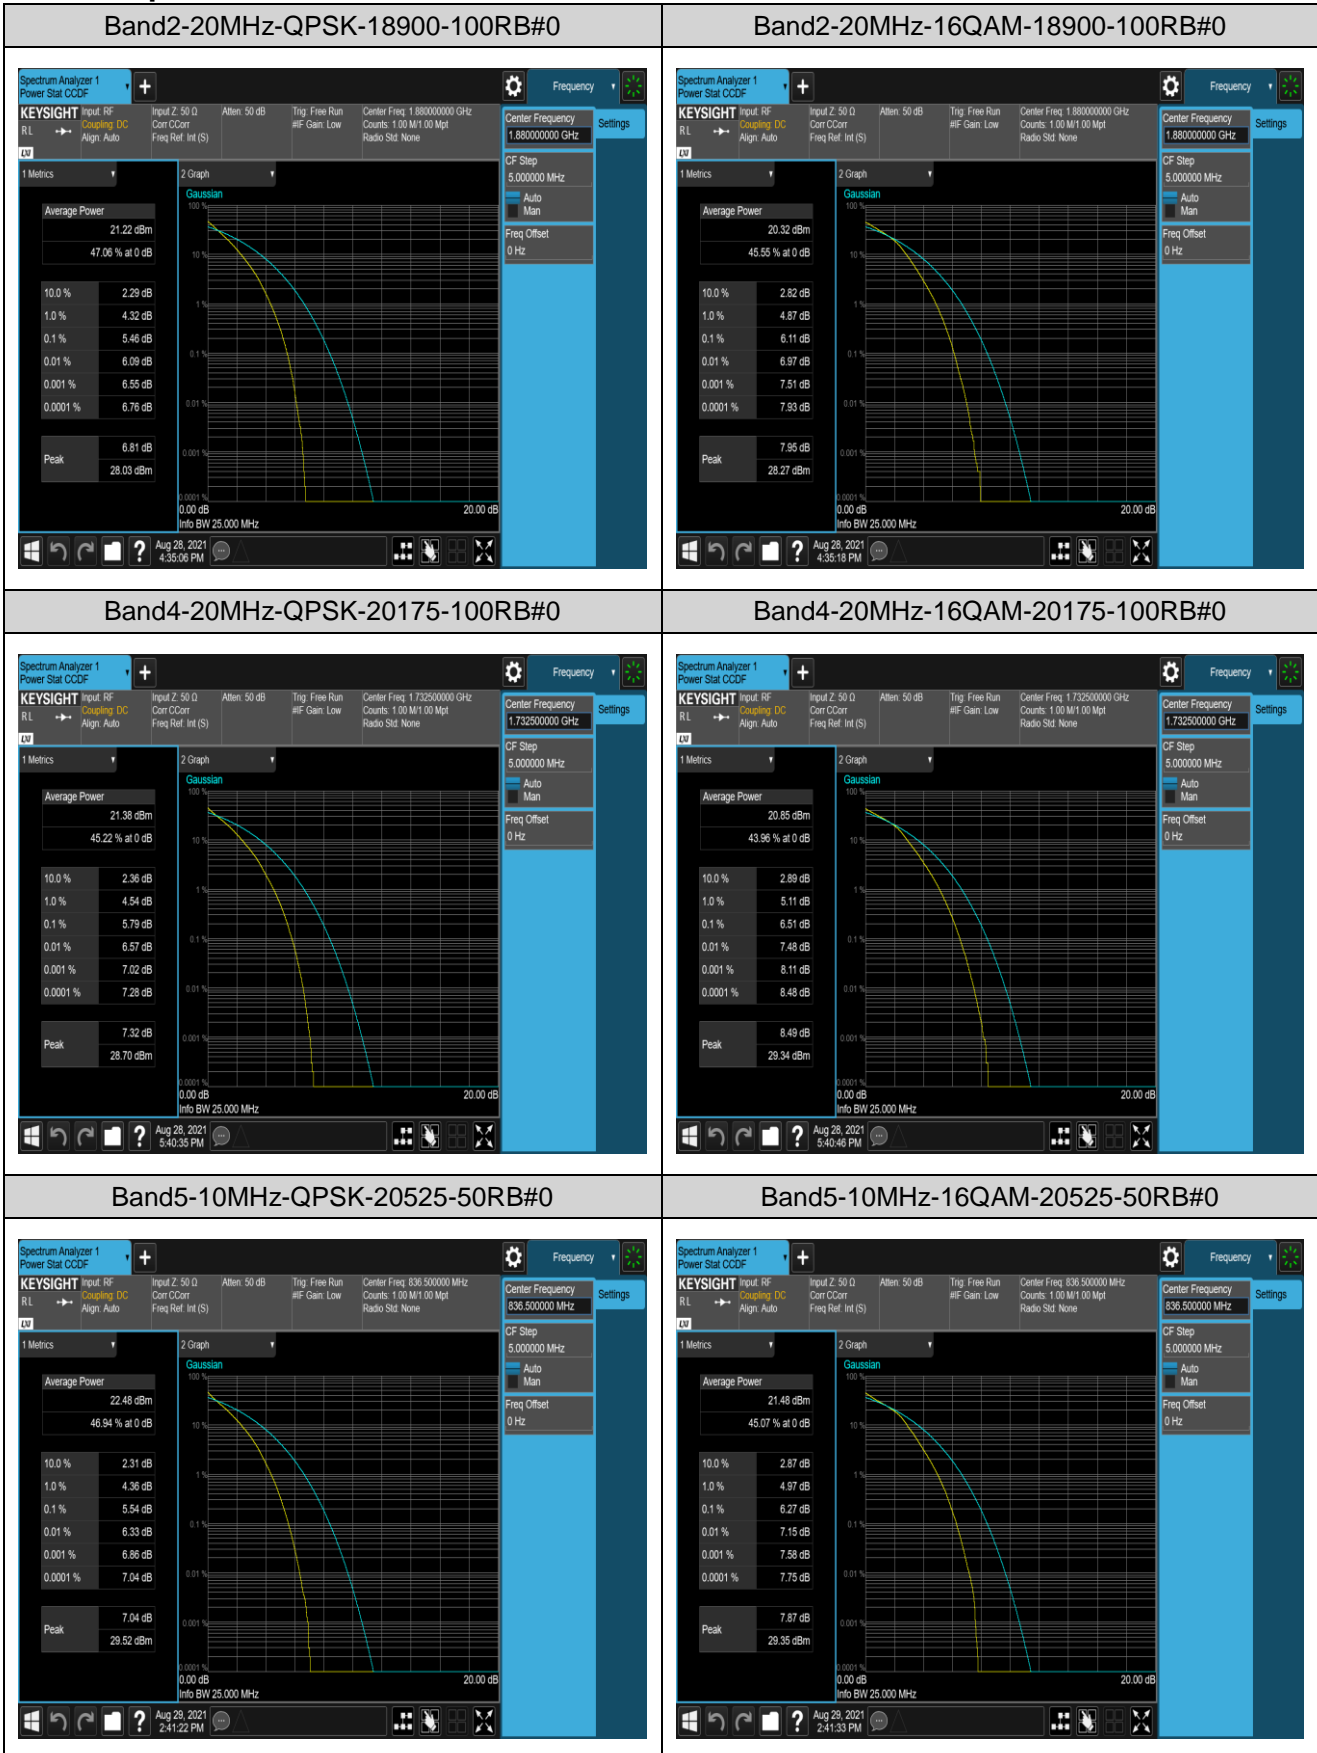

Band7-20MHz-QPSK-21100-100RB#0

Band7-20MHz-16QAM-21100-100RB#0

Test Graphs