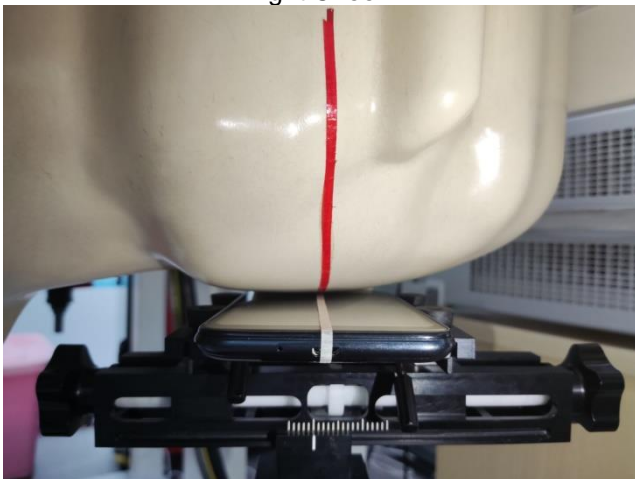

### SAR Test Setup Photos

#### Head

Right Cheek

Right Tilted

Left Cheek

Left Tilted

#### Body

Front side (10mm)

Back side(10mm)

Left side(10mm)

Right side(10mm)

Top side(10mm)

**EUT holder Perturbation Evaluation Test Setup Photos**

DUT with device holder (DUT direct contact with the phantom)