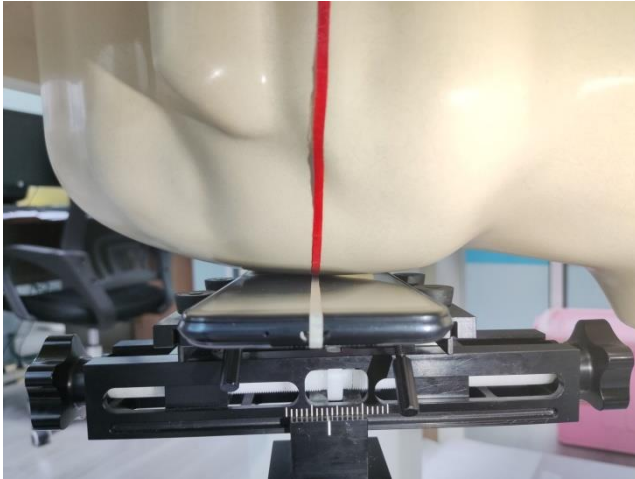

EUT Photos (Model: BD2p)

EUT Antenna Locations

### SAR Test Setup Photos

#### Head

Right Cheek

Right Tilted

Left Cheek

Left Tilted

#### Body

Front side (10mm)

Back side(10mm)

Left side(10mm)

Right side(10mm)

Top side(10mm)

**EUT holder Perturbation Evaluation Test Setup Photos**

DUT with device holder (DUT direct contact with the phantom)