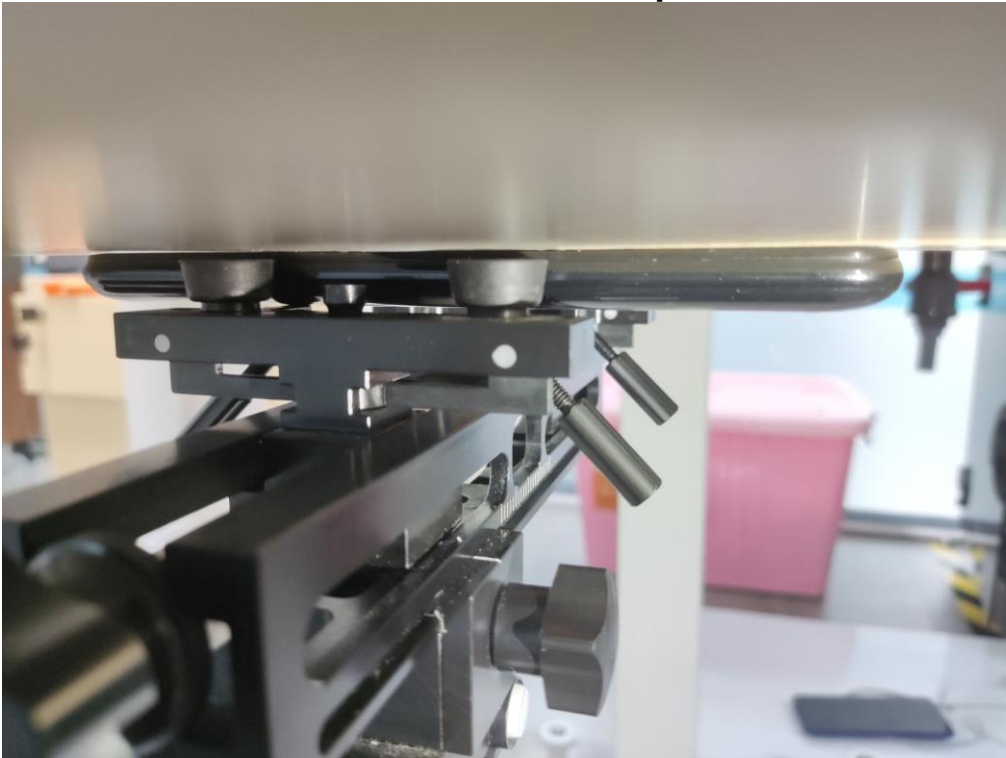

### SAR Test Setup Photos

#### Body

Front side (10mm)

Back side(10mm)

Left side(10mm)

Right side(10mm)

Top side(10mm)

**EUT holder Perturbation Evaluation Test Setup Photos**

DUT with device holder (DUT direct contact with the phantom)

DUT without device holder (DUT direct contact with the phantom)