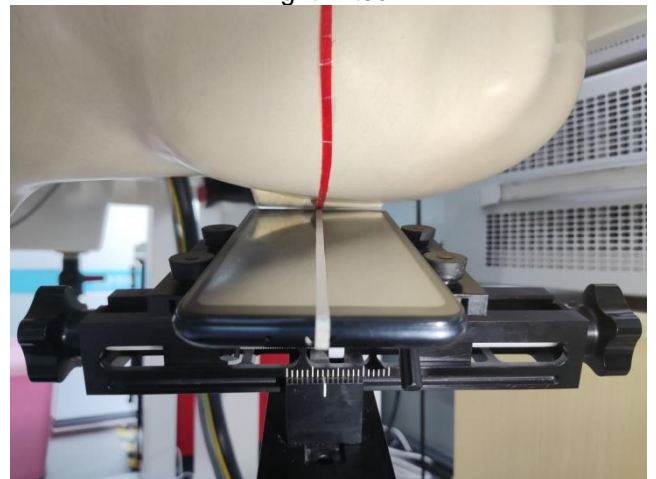

### SAR Test Setup Photos

#### Head

Right Cheek

Right Tilted

Left Cheek

Left Tilted

#### Body

Front side (10mm)

Back side(10mm)

Left side(10mm)

Right side(10mm)

Top side(10mm)

**EUT holder Perturbation Evaluation Test Setup Photos**

DUT with device holder (DUT direct contact with the phantom)

DUT without device holder (DUT direct contact with the phantom)