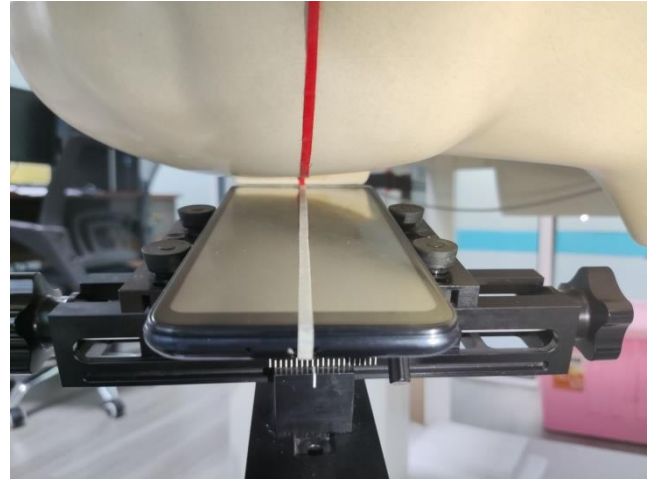

Right Tilted