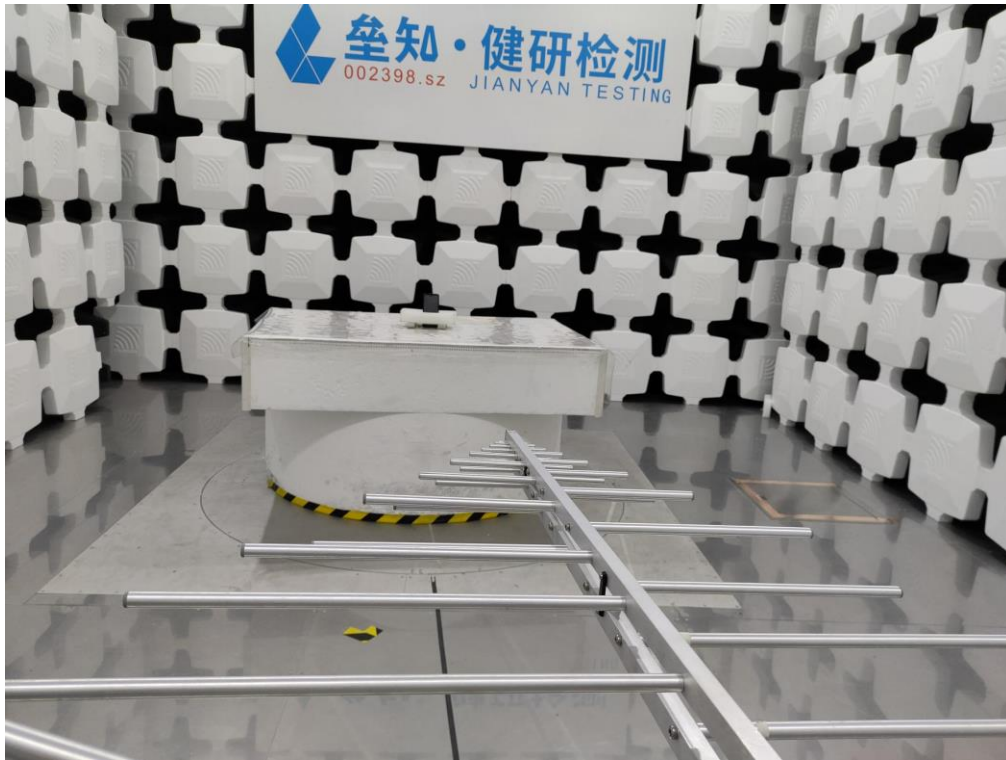

### 7 Test Setup Photo

Radiated Spurious Emission  
Below 1GHz

Above 1GHz

**Conducted Emission**

## 8 EUT Constructional Details

Reference to the test report No.: JYTSZB-R12-2100480.