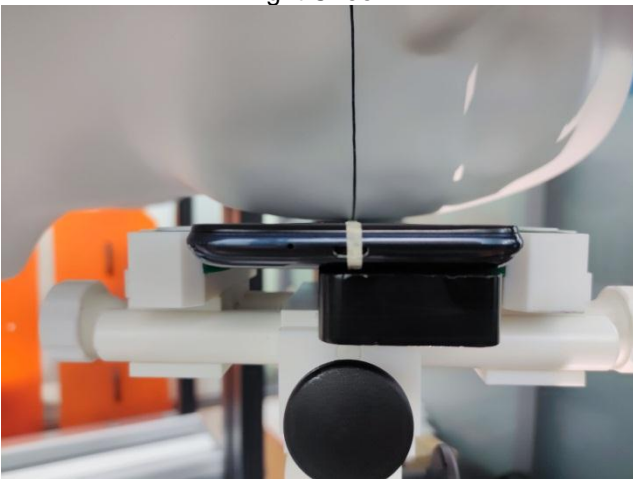

EUT Photos (Model: BD2d)

EUT Antenna Locations

SAR Test Setup Photos

Head

Right Cheek

Right Tilted

Left Cheek

Left Tilted

Body

Front side (10mm)

Back side(10mm)

Left side(10mm)

Right side(10mm)

Top side(10mm)