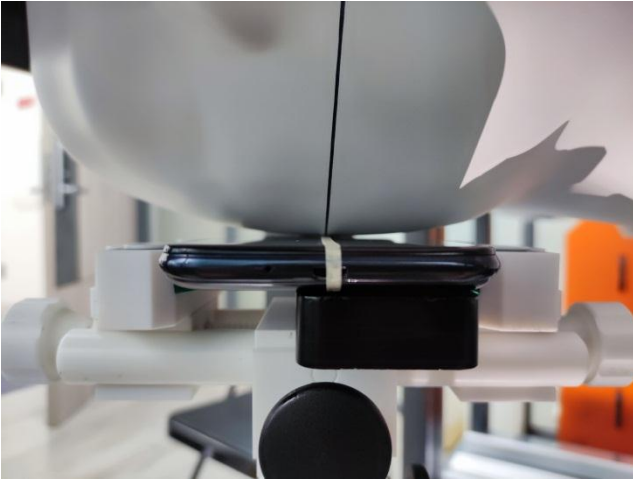

EUT Photos (Model: BD2d)

EUT Antenna Locations

SAR Test Setup Photos

Head

Right Cheek

Right Tilted

Left Cheek

Left Tilted

Body

Front side (10mm)

Back side(10mm)

Left side(10mm)

Right side(10mm)

Top side(10mm)