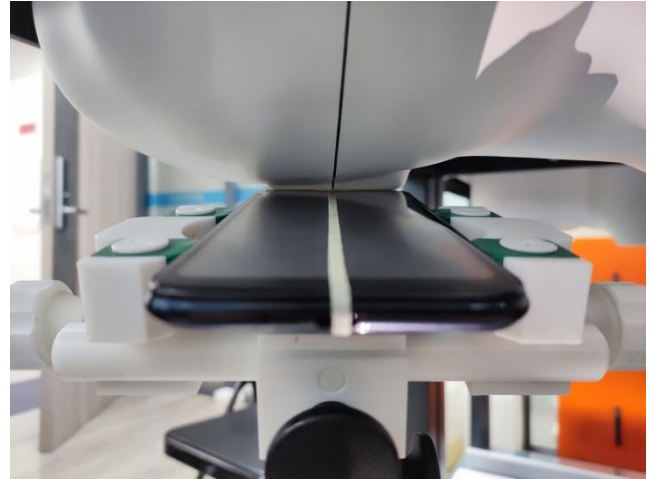

EUT Photos (Model: BD2d)

EUT Antenna Locations

SAR Test Setup Photos

Head

Right Cheek

Right Tilted

Left Cheek

Left Tilted

Body

Front side (10mm)

Back side(10mm)

Left side(10mm)

Right side(10mm)

Top side(10mm)