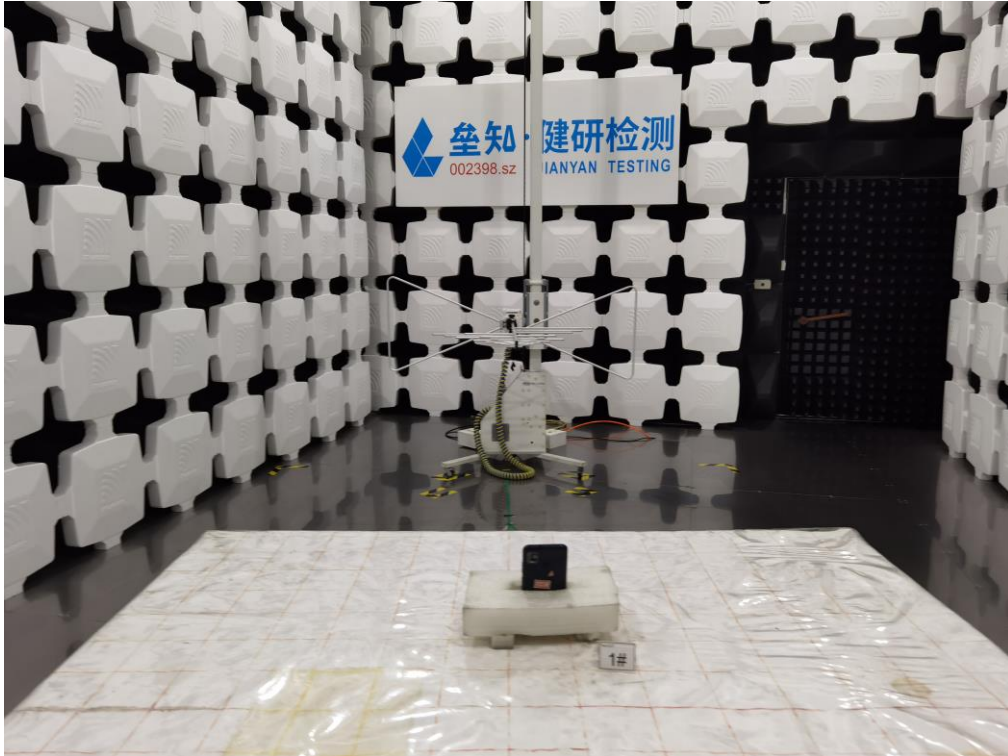

7 Test Setup Photo

Radiated Spurious Emission
Below 1GHz

Above 1GHz

Conducted Emission**8 EUT Constructional Details**

Reference to the test report No.: JYTSZB-R12-2102001.

-----End of report-----