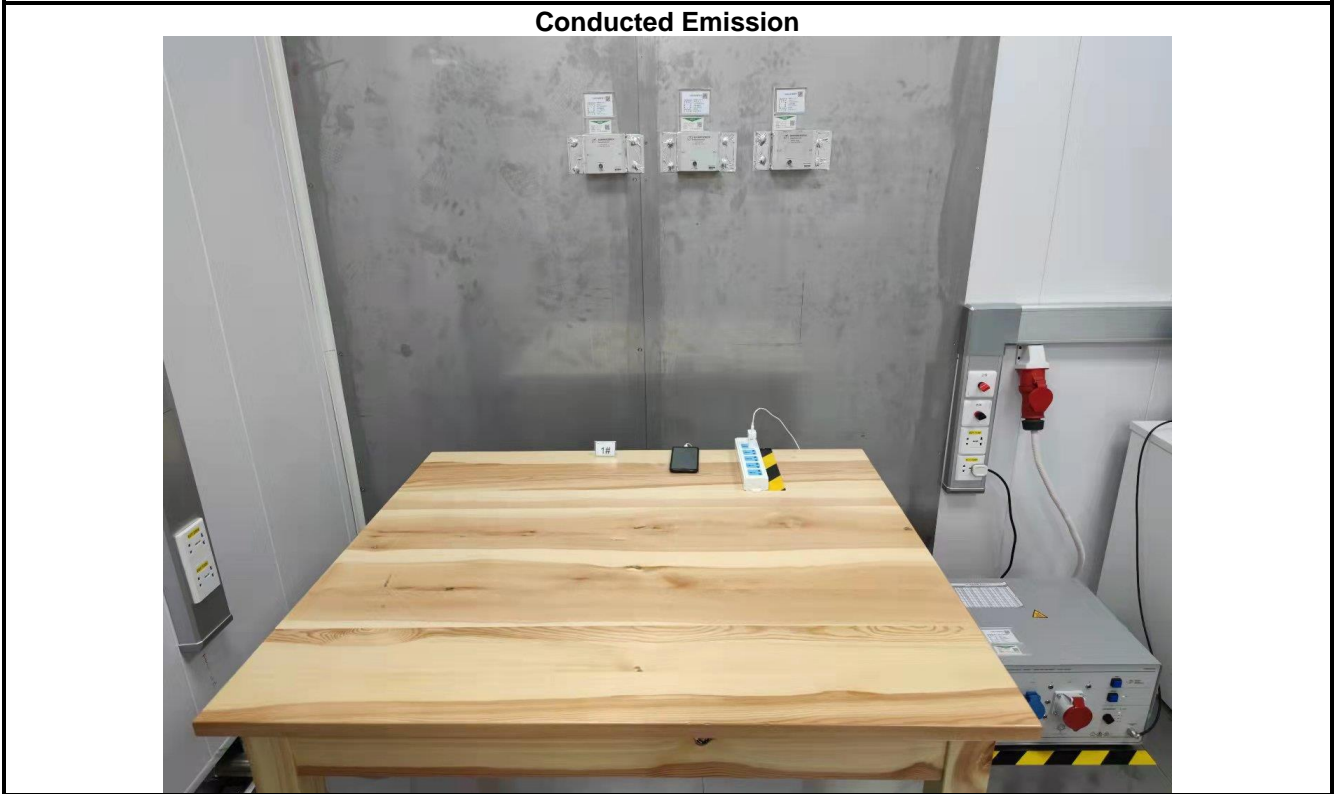

7 Test Setup Photo

Radiated Spurious Emission
Below 1GHz

Above 1GHz

Conducted Emission**8 EUT Constructional Details**

Reference to the test report No.: JYTSZB-R12-2102001.

-----End of report-----