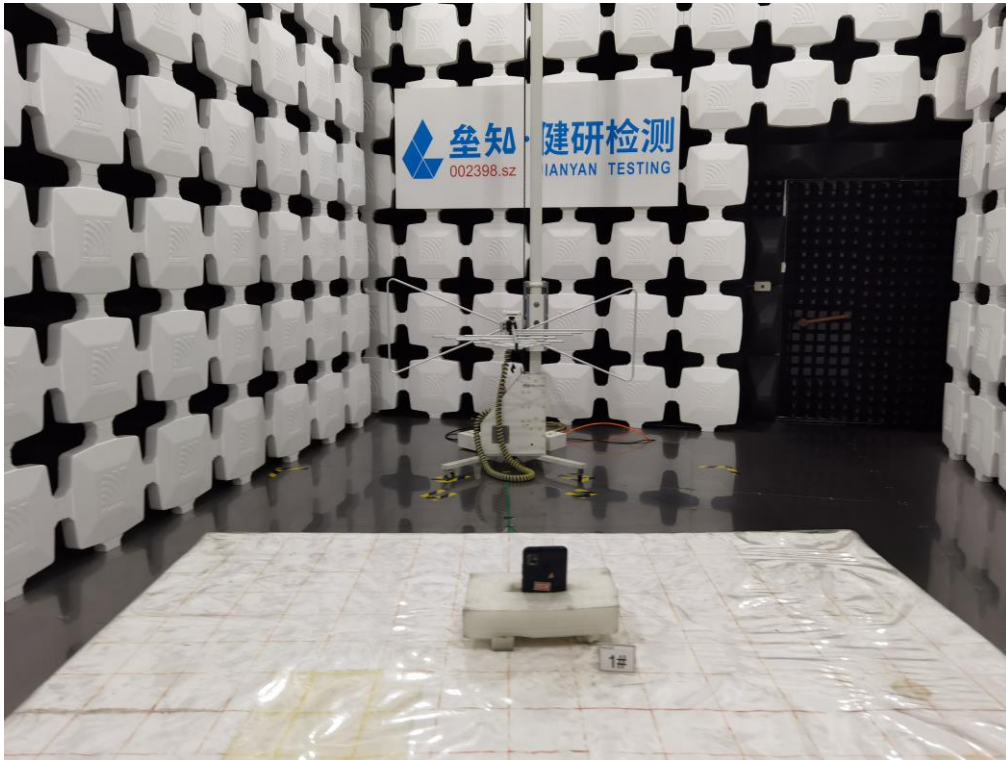

7 Test Setup Photo

Radiated Spurious Emission
Below 1GHz

Above 1GHz

Conducted Emission

8 EUT Constructional Details

Reference to the test report No.: JYTSZB-R12-2102001.

-----End of report-----