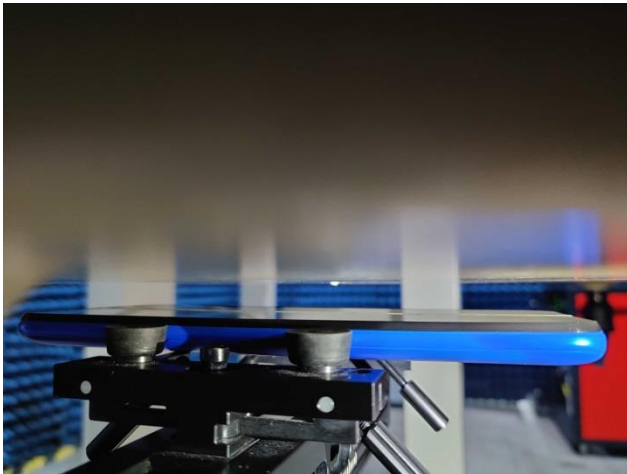

EUT Photos (Model: BC1)

EUT Antenna Locations

SAR Test Setup Photos

Head

Right Cheek

Right Tilted

Left Cheek

Left Tilted

Body

Front side (10mm)

Back side(10mm)

Top side(10mm)

Left side(10mm)

Right side(10mm)

Extremity Top side(0mm)