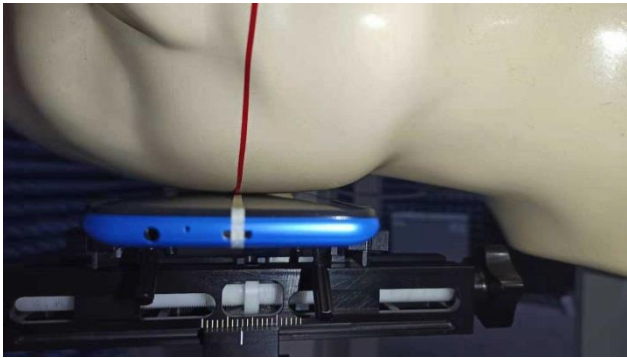

EUT Photos (Model: BC1)

EUT Antenna Locations

SAR Test Setup Photos

Head

Right Cheek

Right Tilted

Left Cheek

Left Tilted

Body

Front side (10mm)

Back side(10mm)

Top side(10mm)

Left side(10mm)

Right side(10mm)

Extremity Top side(0mm)