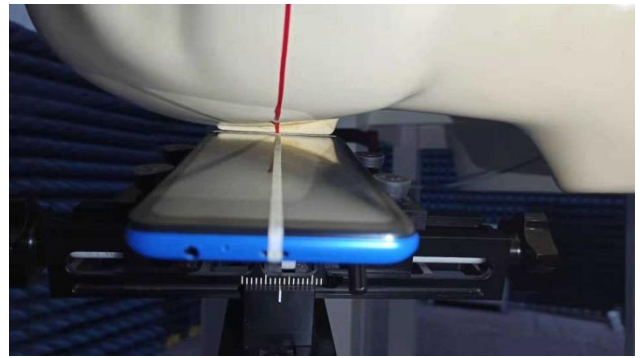

EUT Photos (Model: BC1)

EUT Antenna Locations

SAR Test Setup Photos

Head

Right Cheek

Right Tilted

Left Cheek

Left Tilted

Body

Front side (10mm)

Back side(10mm)

Top side(10mm)

Left side(10mm)

Right side(10mm)

Extremity Top side(0mm)