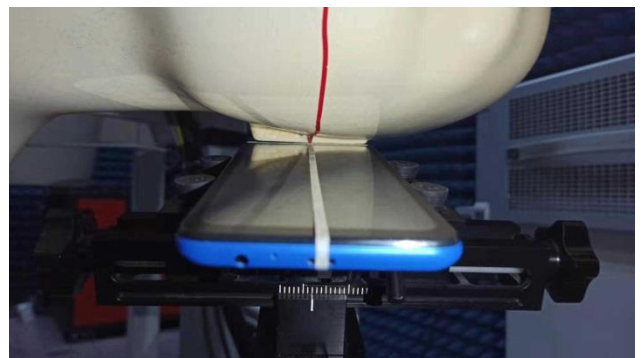

EUT Photos (Model: BC1)

EUT Antenna Locations

SAR Test Setup Photos

Head

Right Cheek

Right Tilted

Left Cheek

Left Tilted

Body

Front side (10mm)

Back side(10mm)

Top side(10mm)

Left side(10mm)

Right side(10mm)

Extremity Top side(0mm)