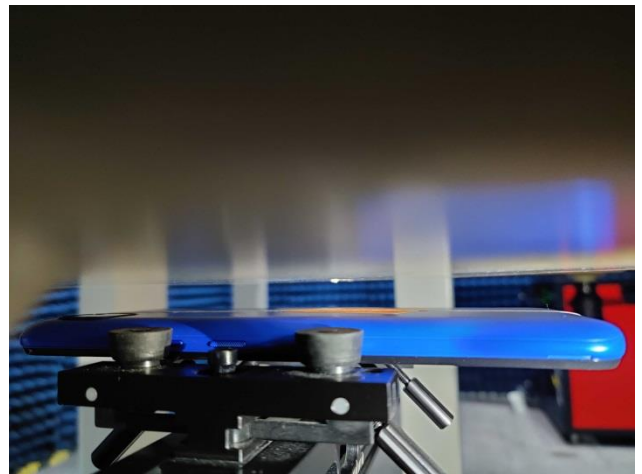

EUT Photos (Model: BC1)

EUT Antenna Locations

SAR Test Setup Photos

Head

Right Cheek

Right Tilted

Left Cheek

Left Tilted

Body

Front side (10mm)

Back side(10mm)

Top side(10mm)

Left side(10mm)

Right side(10mm)

Extremity Top side(0mm)