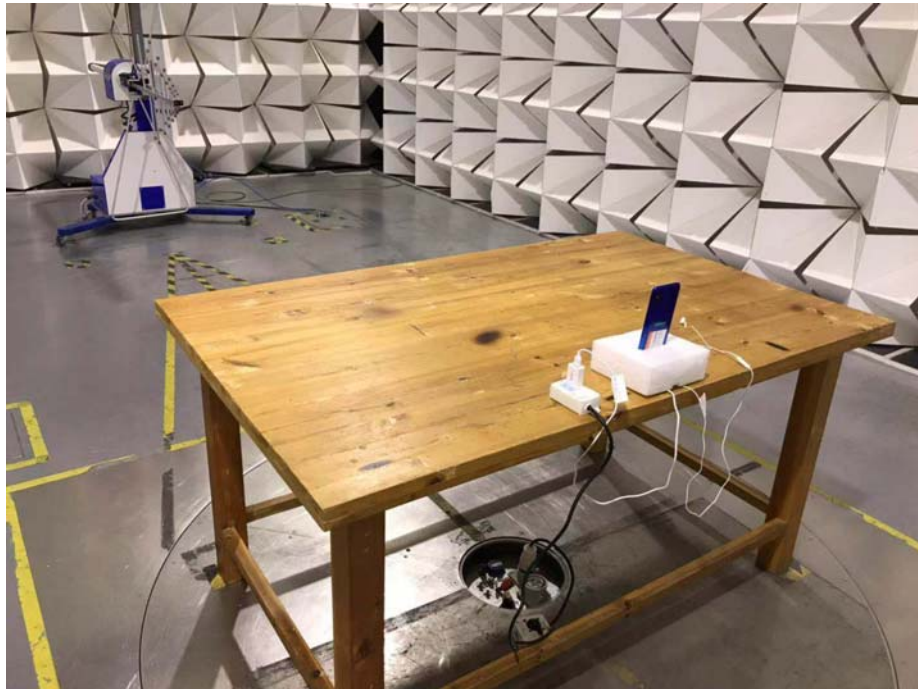

Appendix-BB4j-Photos

For 30MHz-1000MHz Test Site 2#