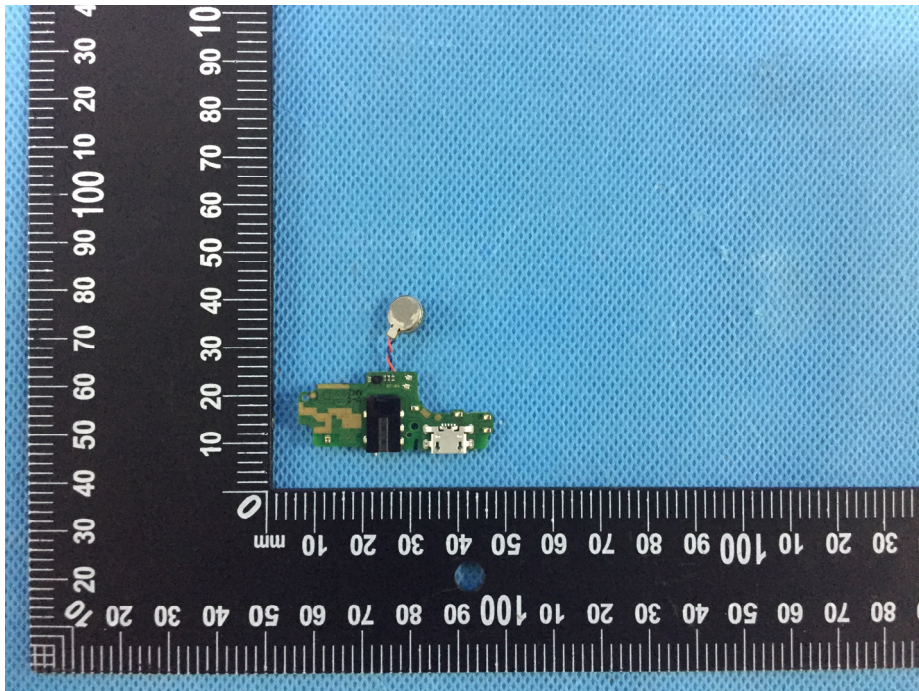

Appendix-BB4j-Photos

EUT – Internal View Model BB4j FCC ID: 2ADYY-BB4J

BT/WIFI/BLE ANT.

GSM/WCDMA/LTE ANT.

Appendix-BB4j-Photos

Appendix-BB4j-Photos

Appendix-BB4j-Photos