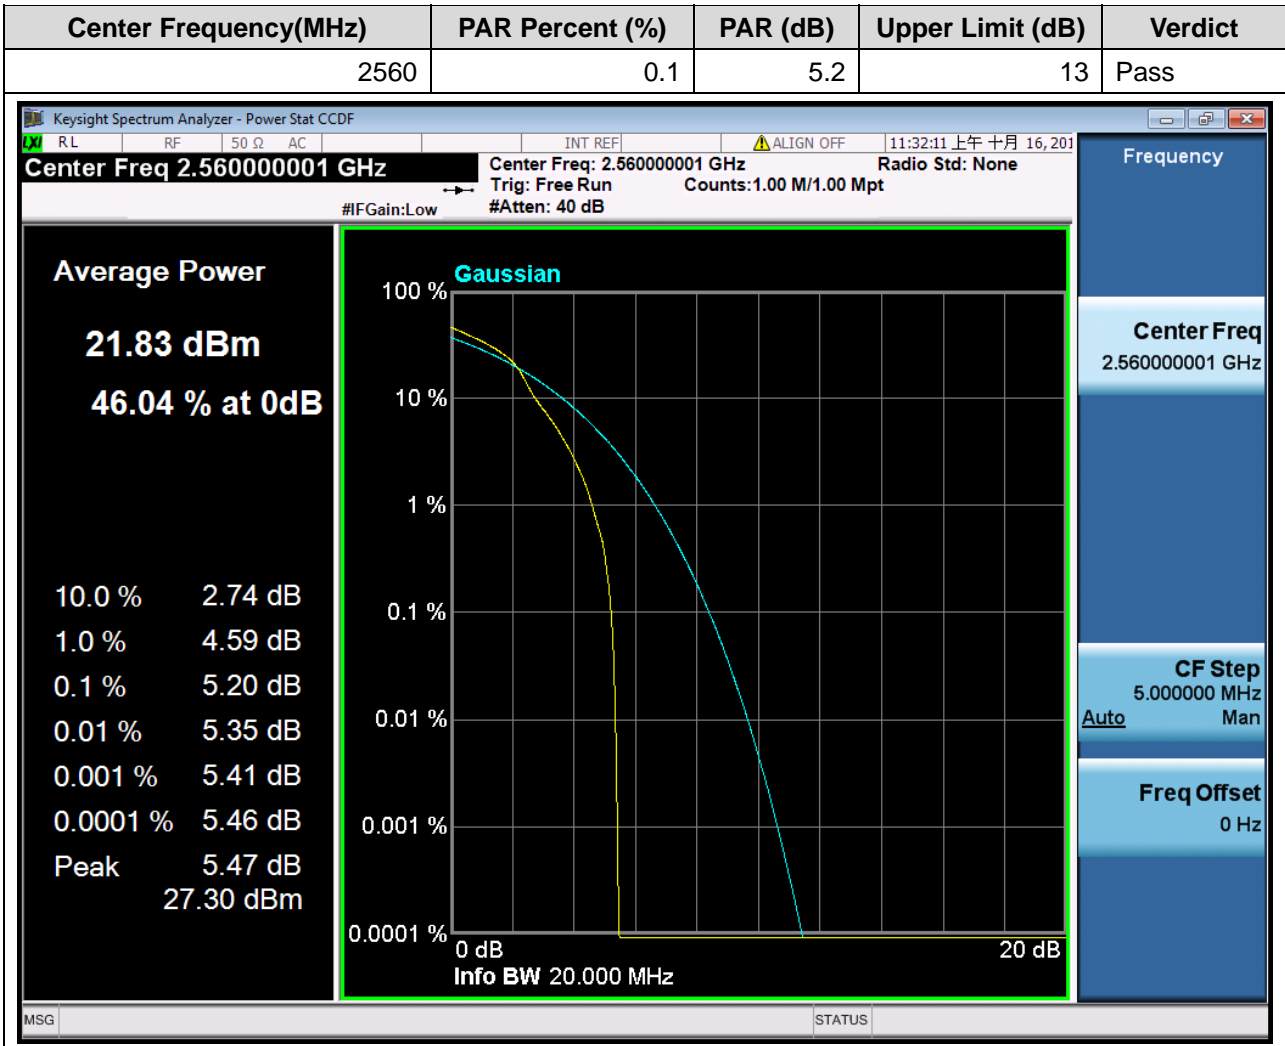

1.167. LTE Peak to Average Ratio(NTNV)(Subtest:167, Channel:21350, Bandwidth:20, Modulation:Q16, RB Number: 1, RB Position:MID)

1.168. LTE Peak to Average Ratio(NTNV)(Subtest:168, Channel:21350, Bandwidth:20, Modulation:Q16, RB Number: 1, RB Position:HIGH)