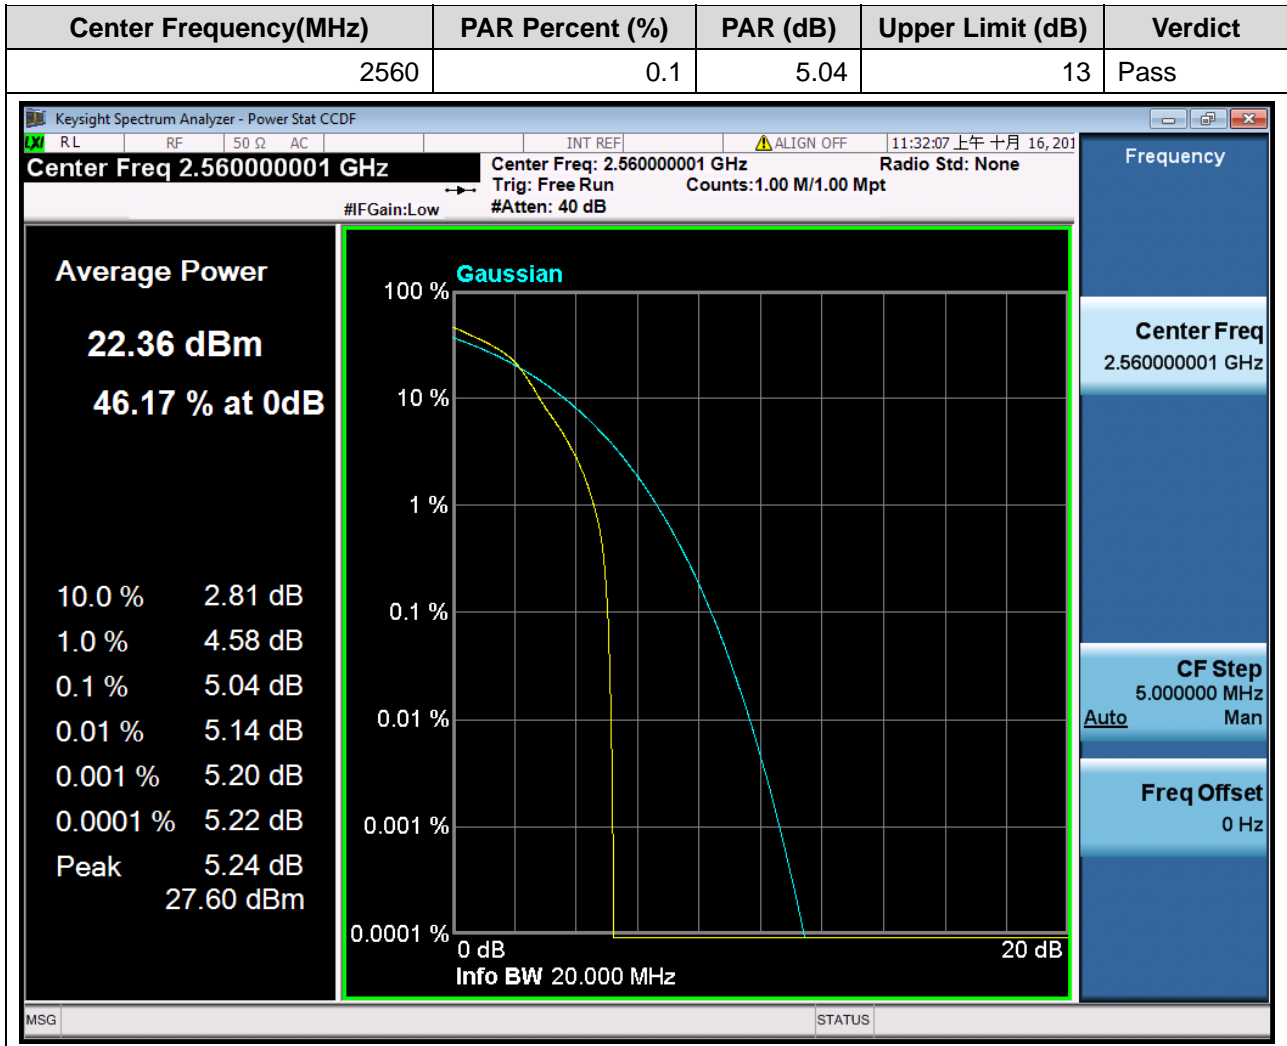

1.167. LTE Peak to Average Ratio(NTNV)(Subtest:167, Channel:21350, Bandwidth:20, Modulation:Q16, RB Number: 1, RB Position:MID)

1.168. LTE Peak to Average Ratio(NTNV)(Subtest:168, Channel:21350, Bandwidth:20, Modulation:Q16, RB Number: 1, RB Position:HIGH)