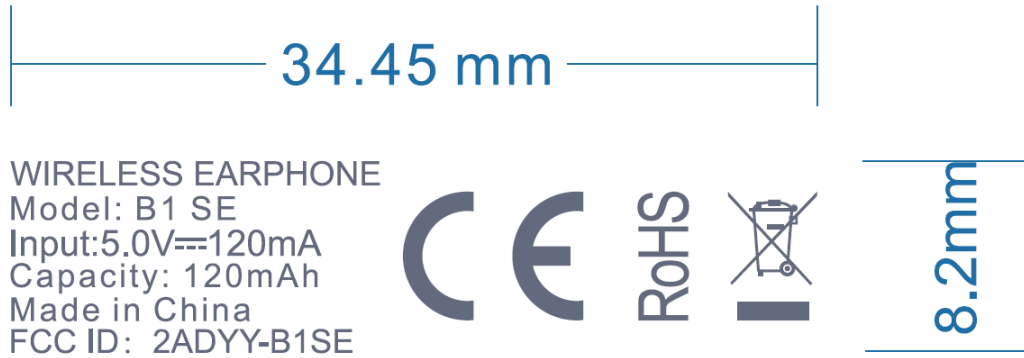

## EXHIBIT A - FCC ID LABEL AND LOCATION

### FCC ID Label

### FCC ID Label Location Information

The label shown shall be permanently affixed at a conspicuous location on the device and be readily visible to the user at the time purchase (Labeling requirements per 2.925)