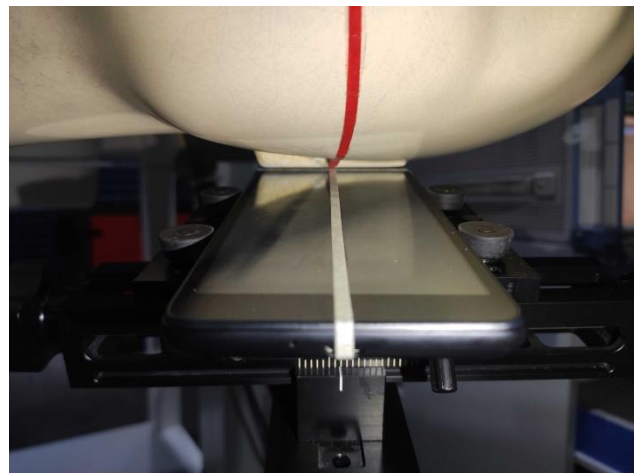

EUT Photos (Model: B1g)

EUT Antenna Locations

SAR Test Setup Photos

Head

Right Cheek

Right Tilted

Left Cheek

Left Tilted

Body

Front side (10mm)

Back side(10mm)

Top side(10mm)

Bottom side(10mm)

Left side(10mm)

Right side(10mm)