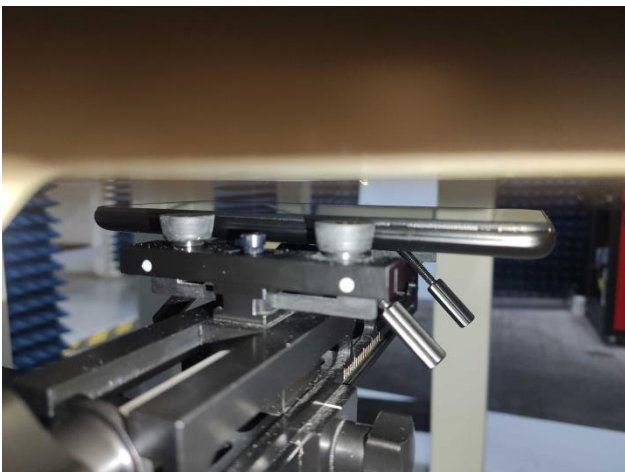

EUT Photos (Model: B1g)

EUT Antenna Locations

SAR Test Setup Photos

Head

Right Cheek

Right Tilted

Left Cheek

Left Tilted

Body

Front side (10mm)

Back side(10mm)

Top side(10mm)

Bottom side(10mm)

Left side(10mm)

Right side(10mm)