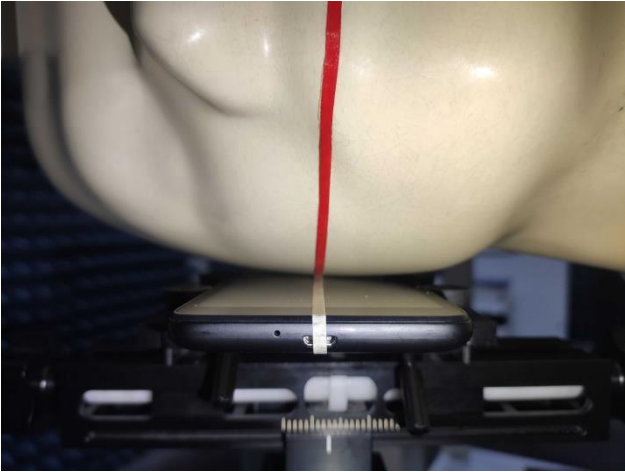

EUT Photos (Model: B1g)

EUT Antenna Locations

SAR Test Setup Photos

Head

Right Cheek

Right Tilted

Left Cheek

Left Tilted

Body

Front side (10mm)

Back side(10mm)

Top side(10mm)

Bottom side(10mm)

Left side(10mm)

Right side(10mm)