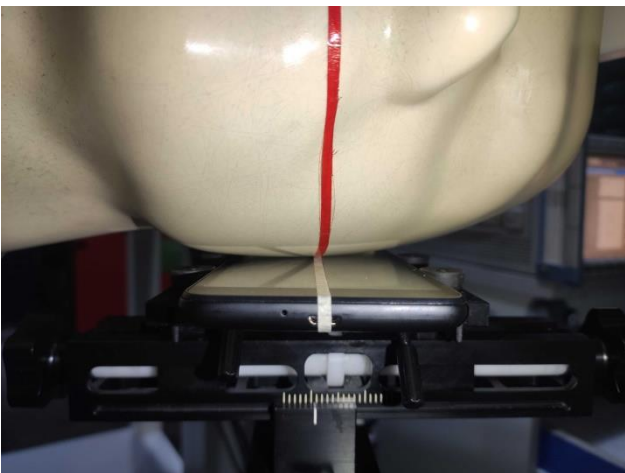

EUT Photos (Model: B1g)

EUT Antenna Locations

SAR Test Setup Photos

Head

Right Cheek

Right Tilted

Left Cheek

Left Tilted

Body

Front side (10mm)

Back side(10mm)

Top side(10mm)

Bottom side(10mm)

Left side(10mm)

Right side(10mm)