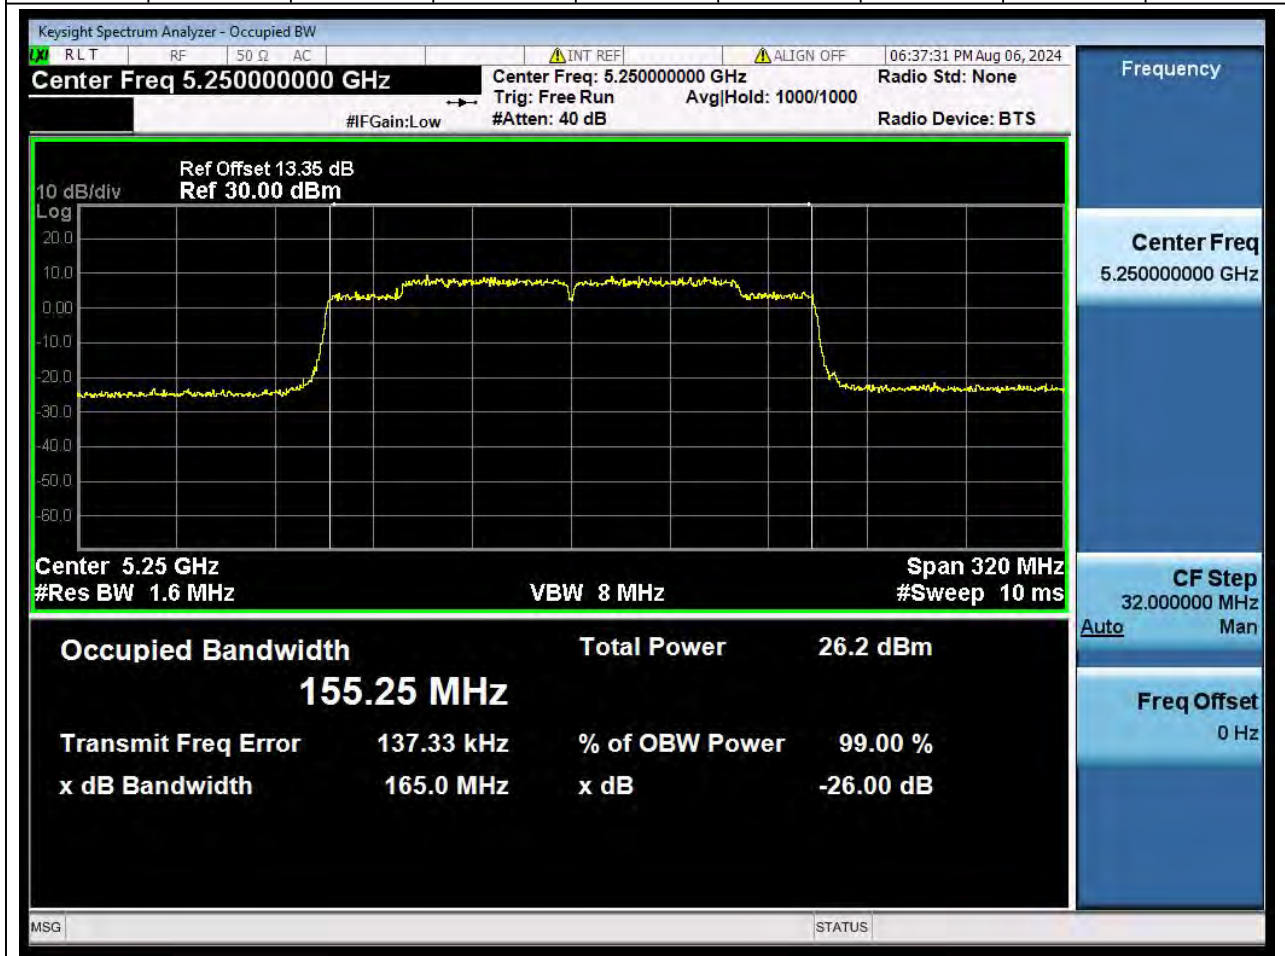

22. 802.11ax_160M_U-NII-2A_M

22.1. A.2.2-99% Bandwidth(NTNV)

Center Frequency (MHz)	OBW Power (%)		RBW (MHz)	Detector	Limit (MHz)	OBW (MHz)		Verdict
5250	99		1.6	Peak	0	155.2482 33		N/A