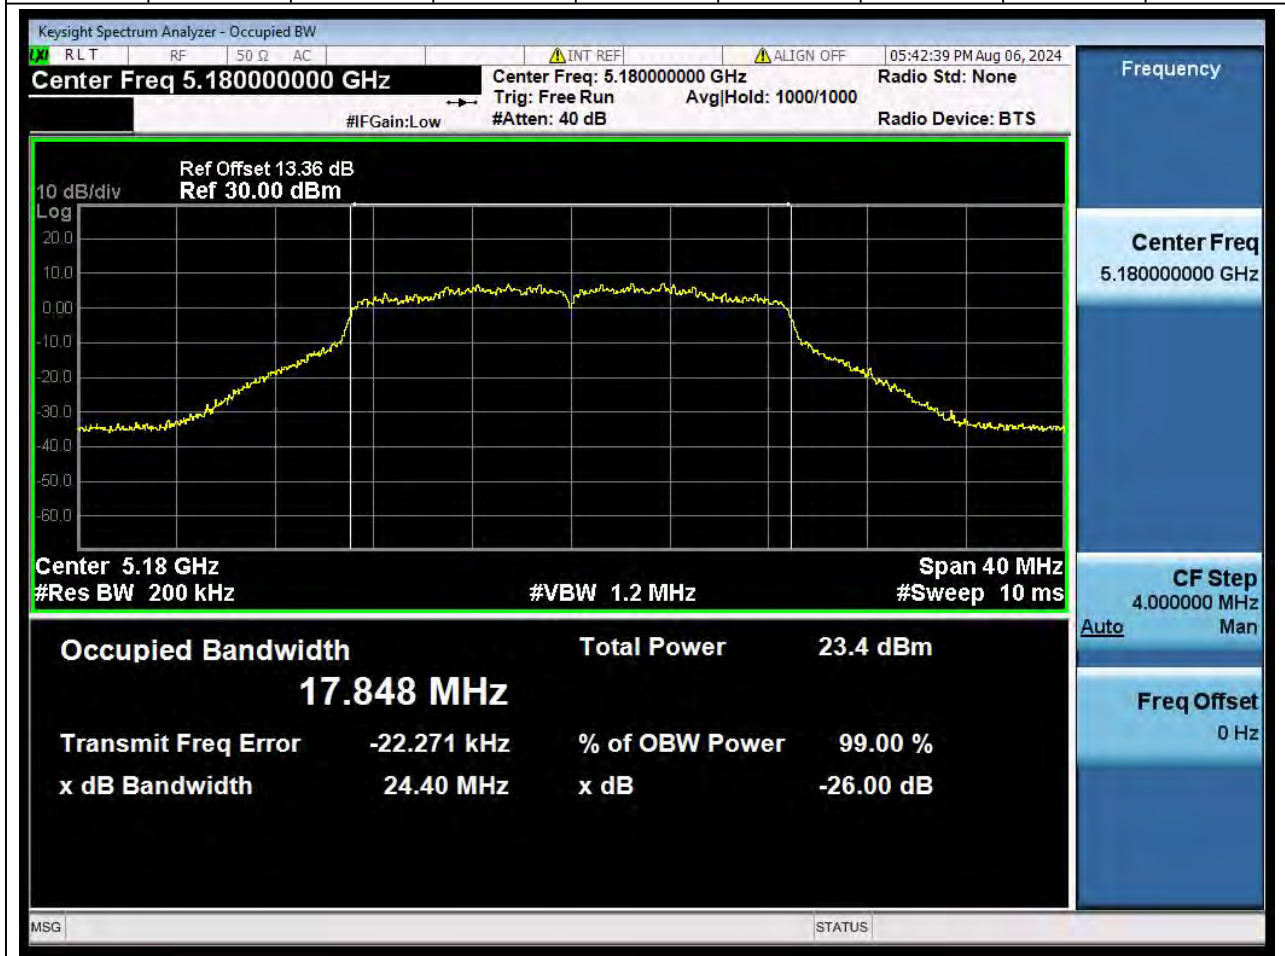

4. 802.11n_20M_U-NII-1_L

4.1. A.2.2-99% Bandwidth(NTNV)

Center Frequency (MHz)	OBW Power (%)		RBW (MHz)	Detector	Limit (MHz)	OBW (MHz)		Verdict
5180	99		0.2	Peak	0	17.84834 3		N/A