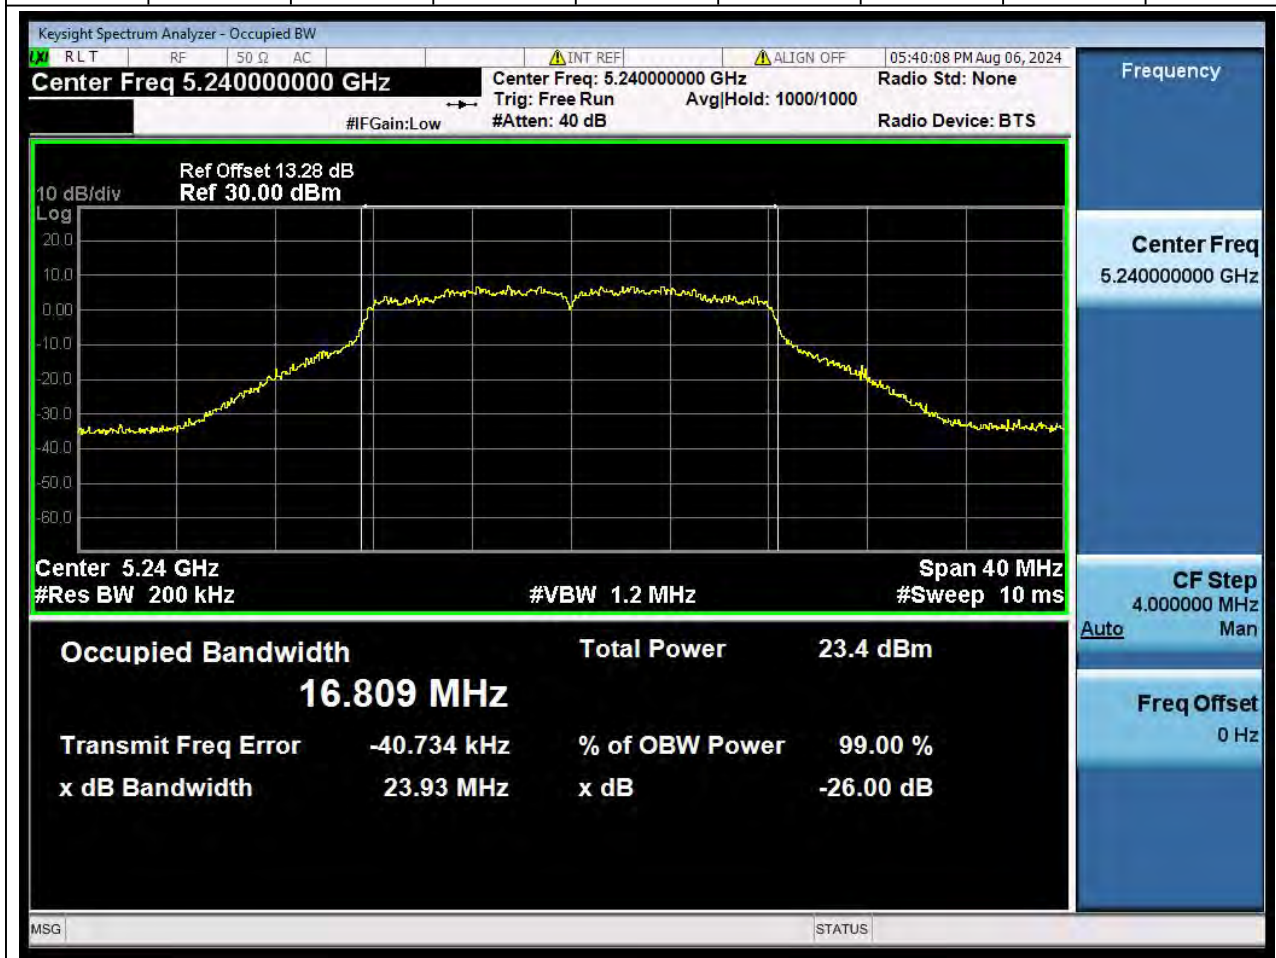

3. 802.11a_20M_U-NII-1_H

3.1. A.2.2-99% Bandwidth(NTNV)

Center Frequency (MHz)	OBW Power (%)		RBW (MHz)	Detector	Limit (MHz)	OBW (MHz)		Verdict
5240	99		0.2	Peak	0	16.809165		N/A