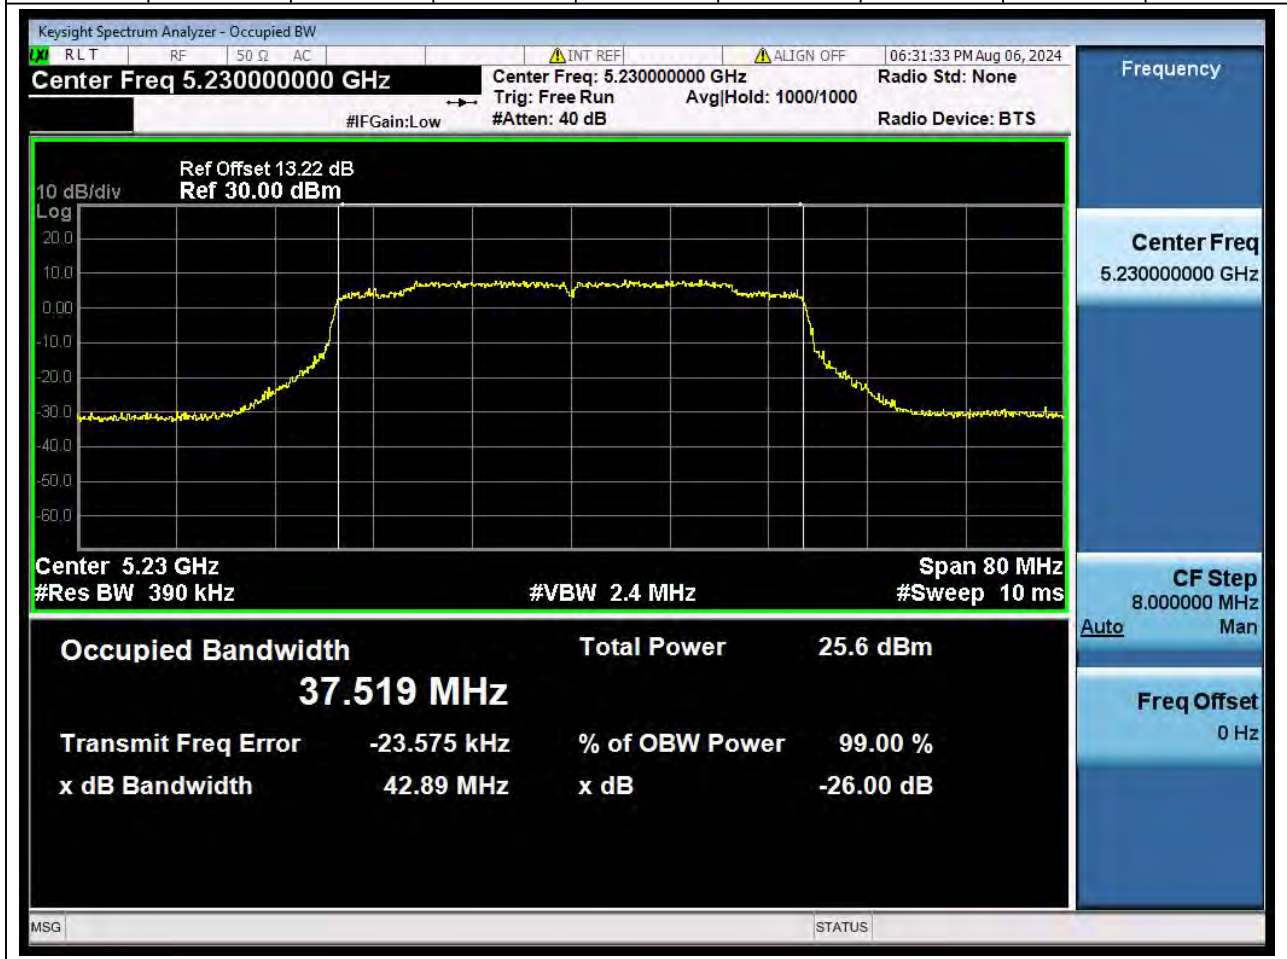

20. 802.11ax_40M_U-NII-1_H

20.1. A.2.2-99% Bandwidth(NTNV)

Center Frequency (MHz)	OBW Power (%)		RBW (MHz)	Detector	Limit (MHz)	OBW (MHz)		Verdict
5230	99		0.39	Peak	0	37.519116		N/A