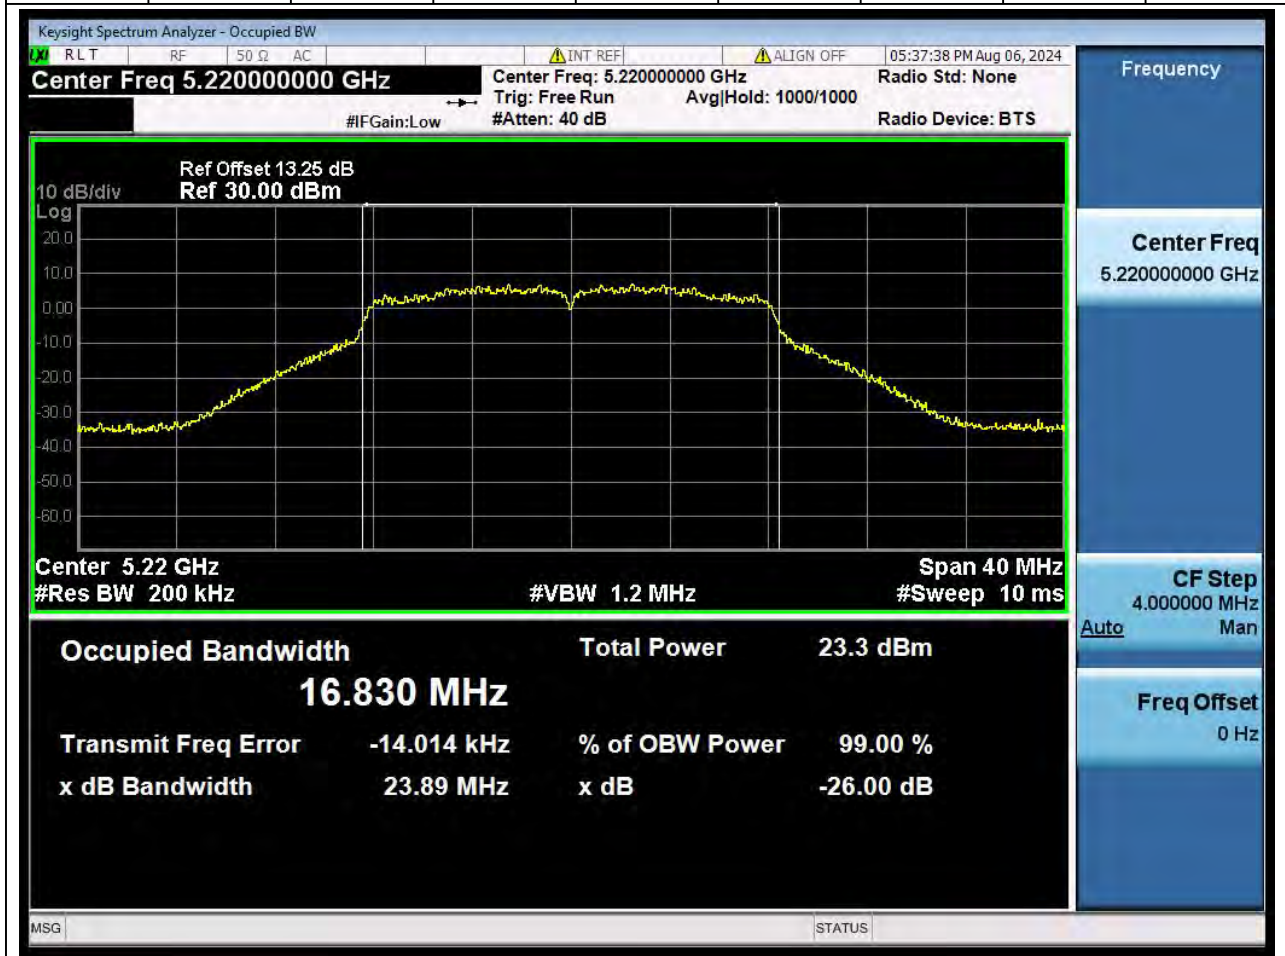

2. 802.11a_20M_U-NII-1_M

2.1. A.2.2-99% Bandwidth(NTNV)

Center Frequency (MHz)	OBW Power (%)		RBW (MHz)	Detector	Limit (MHz)	OBW (MHz)		Verdict
5220	99		0.2	Peak	0	16.82974		N/A