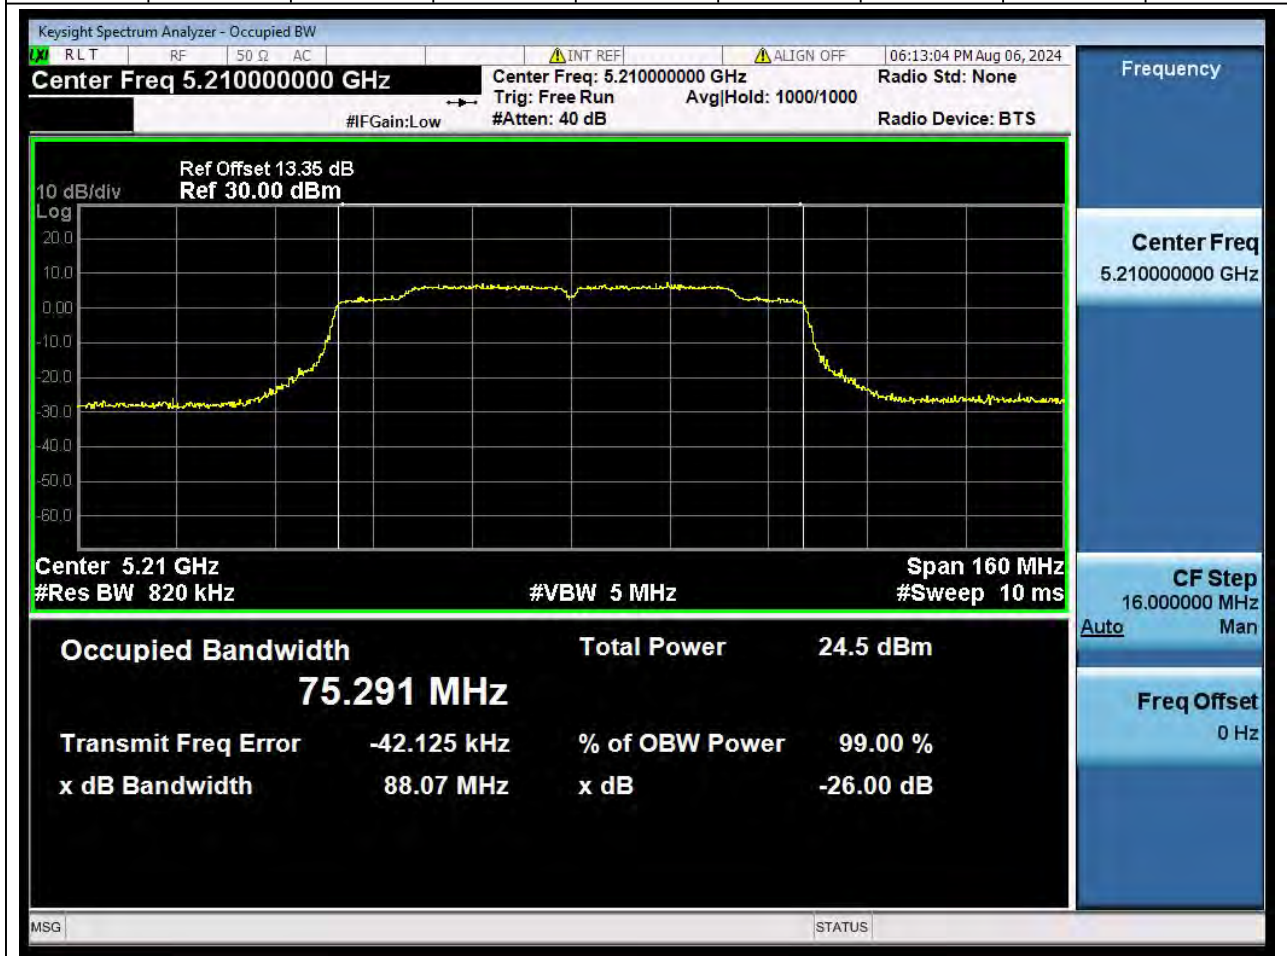

14. 802.11ac_80M_U-NII-1_M

14.1. A.2.2-99% Bandwidth(NTNV)

Center Frequency (MHz)	OBW Power (%)		RBW (MHz)	Detector	Limit (MHz)	OBW (MHz)		Verdict
5210	99		0.82	Peak	0	75.290943		N/A