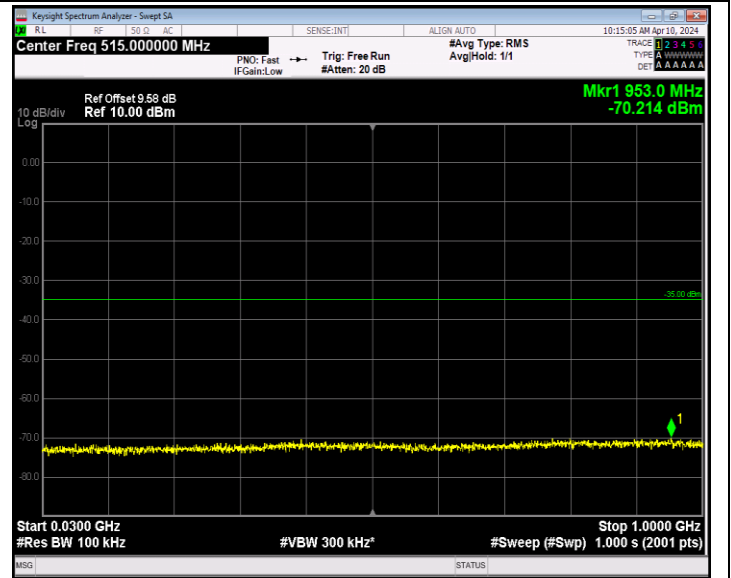

Band2_20MHz_64QAM_19100_1RB#0_1000~20000_1000~2000
0

Band7_5MHz_QPSK_20775_1RB#0_30~1000_30~1000

Band7_5MHz_QPSK_20775_1RB#0_1000~18000_1000~18000

Band7_5MHz_QPSK_20775_1RB#0_18000~27000_18000~2700

0

Band7_5MHz_QPSK_21100_1RB#0_30~1000_30~1000