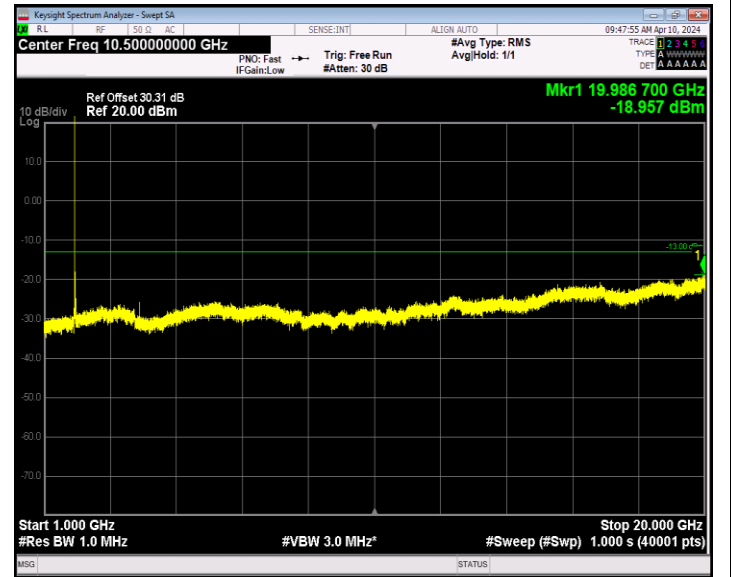

Band2_20MHz_16QAM_18900_1RB#0_1000~20000_1000~2000
0