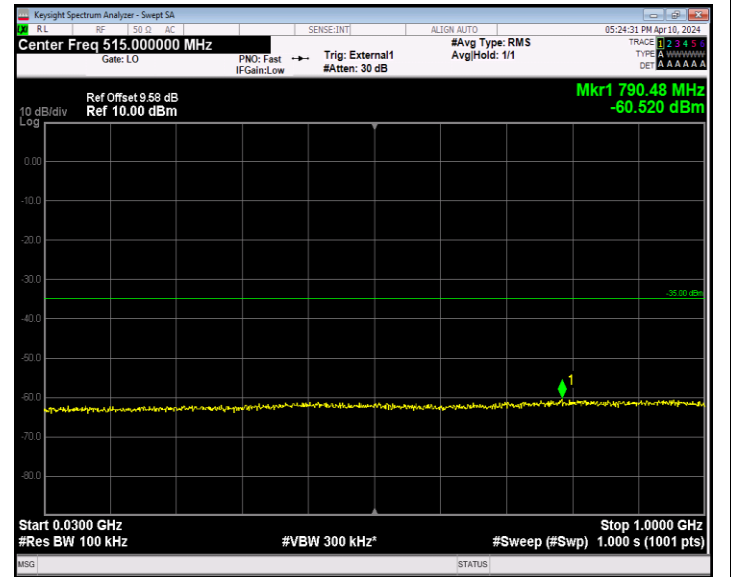

Band41_5MHz_64QAM_40620_1RB#0_30~1000_30~1000