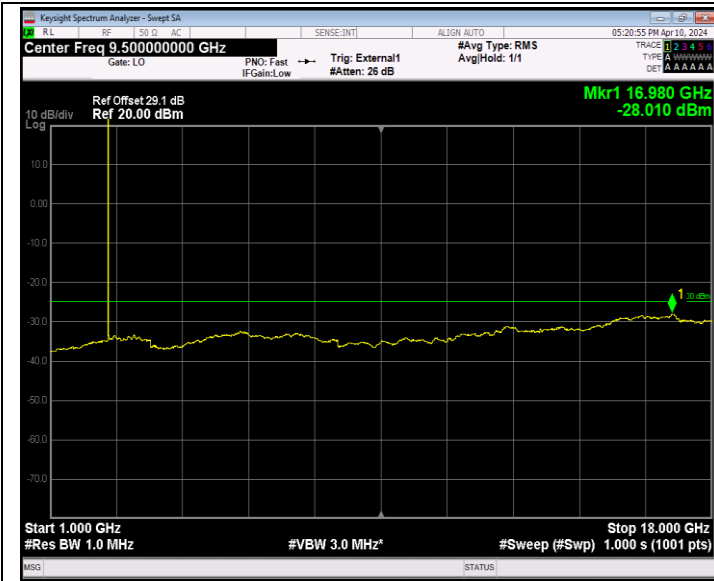

Band41_5MHz_16QAM_39675_1RB#0_1000~18000_1000~1800
0