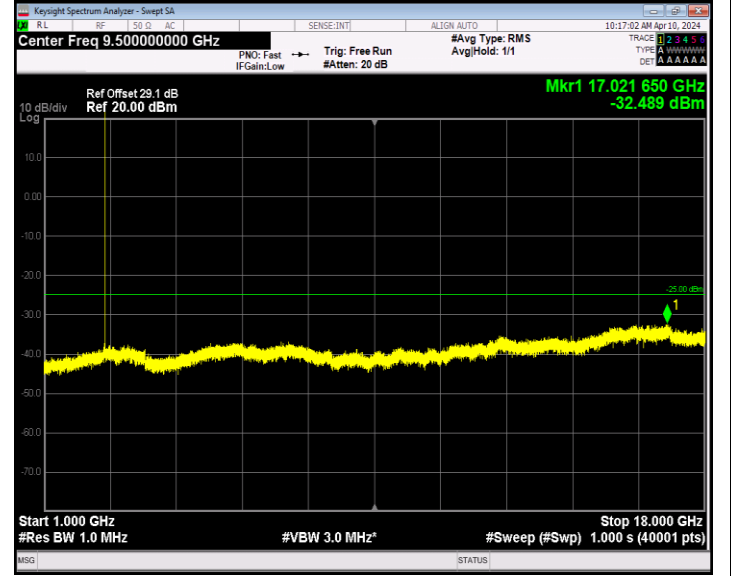

Band7_5MHz_QPSK_21425_1RB#0_1000~18000_1000~18000