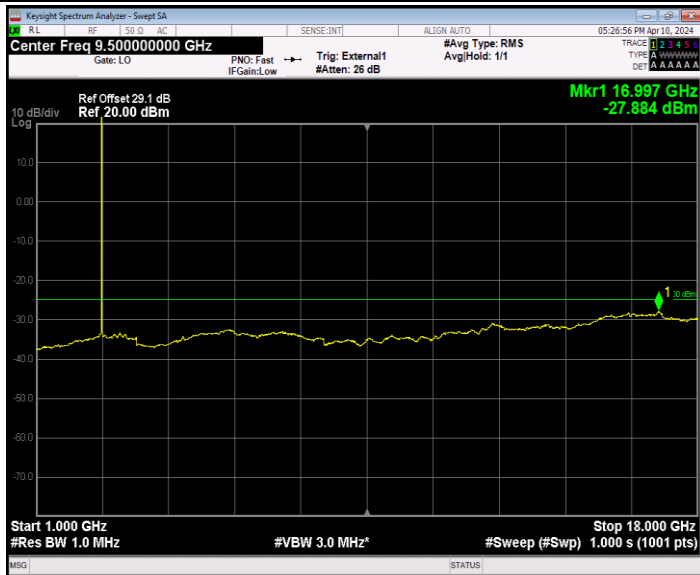

Band41_5MHz_16QAM_40620_1RB#0_30~1000_30~1000
0

Band41_5MHz_16QAM_40620_1RB#0_1000~18000_1000~1800
0

Band41_5MHz_16QAM_40620_1RB#0_18000~27000_18000~27000

Band41_5MHz_16QAM_41565_1RB#0_30~1000_30~1000

Band41_5MHz_16QAM_41565_1RB#0_1000~18000_1000~18000