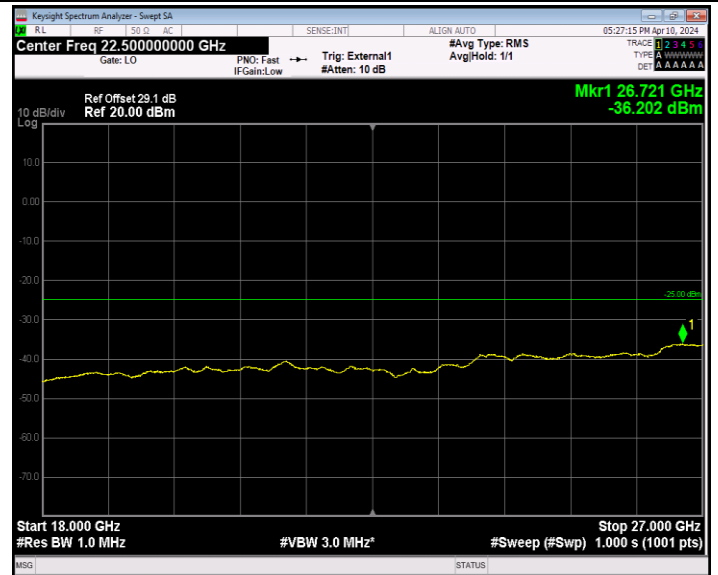

Band41_5MHz_16QAM_40620_1RB#0_30~1000_30~1000
0

Band41_5MHz_16QAM_40620_1RB#0_1000~18000_1000~1800
0

Band41_5MHz_16QAM_40620_1RB#0_18000~27000_18000~27000

Band41_5MHz_16QAM_41565_1RB#0_30~1000_30~1000

Band41_5MHz_16QAM_41565_1RB#0_1000~18000_1000~18000