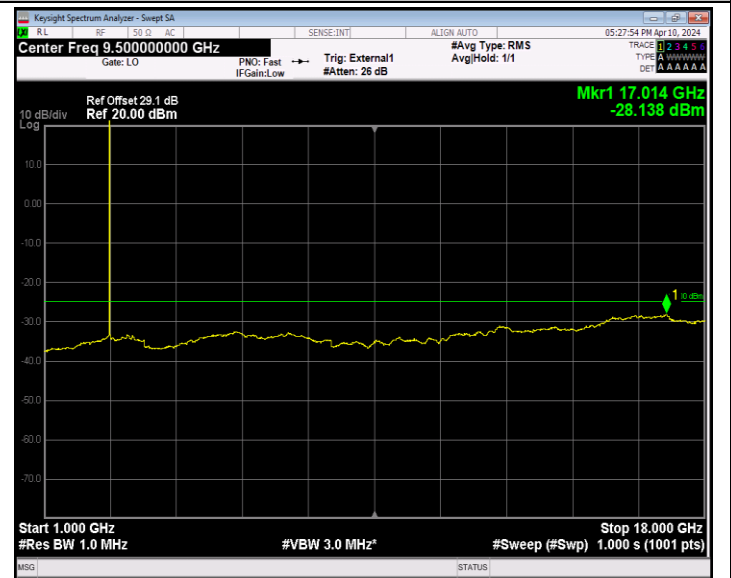

Band41_5MHz_64QAM_40620_1RB#0_30~1000_30~1000

Band41_5MHz_64QAM_40620_1RB#0_1000~18000_1000~1800
0

Band41_5MHz_64QAM_40620_1RB#0_18000~27000_18000~27
000

Band41_5MHz_64QAM_41565_1RB#0_30~1000_30~1000
0

Band41_5MHz_64QAM_41565_1RB#0_1000~18000_1000~1800
0