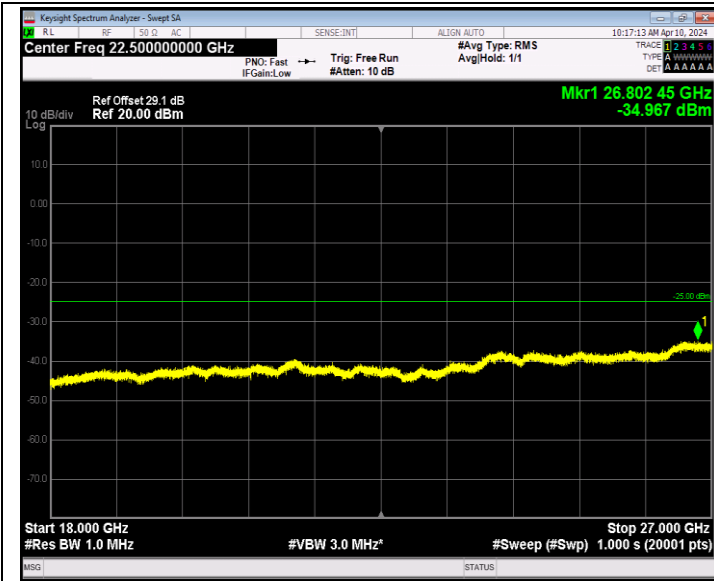

Band7_5MHz_QPSK_21425_1RB#0_18000~27000_18000~2700
0