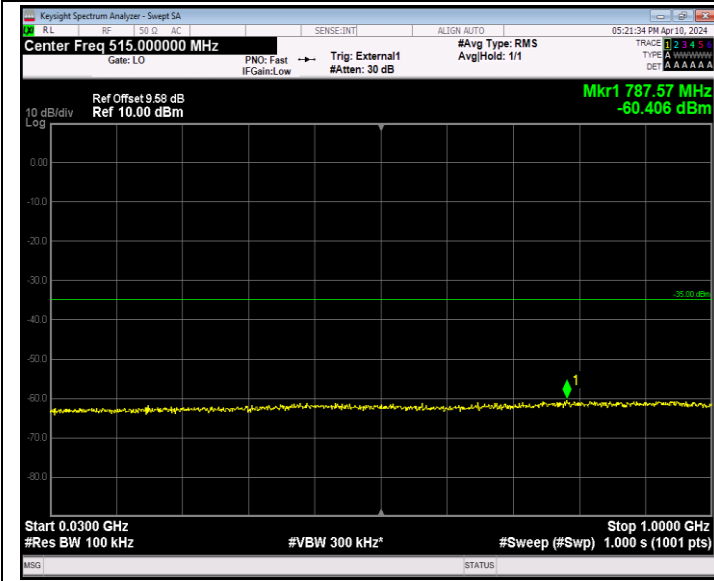

Band41_5MHz_64QAM_39675_1RB#0_30~1000_30~1000