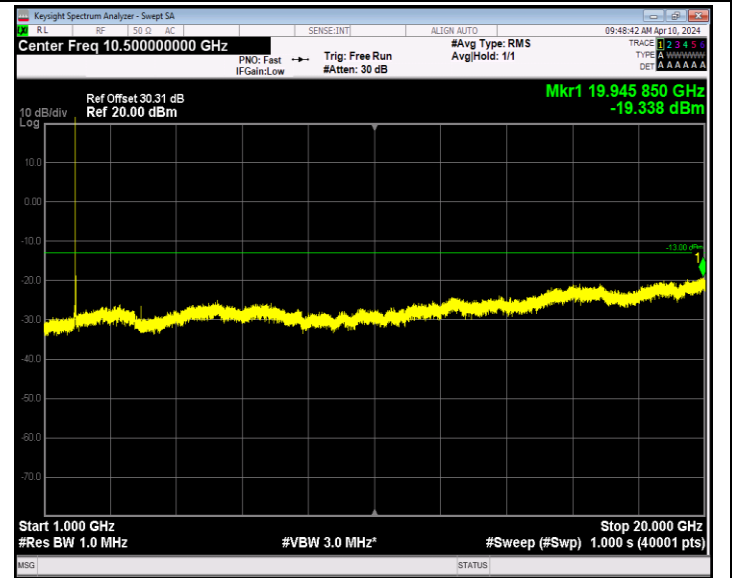

Band2_20MHz_QPSK_18900_1RB#0_30~1000_30~1000

Band2_20MHz_QPSK_18900_1RB#0_1000~20000_1000~20000

Band2_20MHz_QPSK_19100_1RB#0_30~1000_30~1000

Band2_20MHz_QPSK_19100_1RB#0_1000~20000_1000~20000

Band2_20MHz_16QAM_18700_1RB#0_30~1000_30~1000