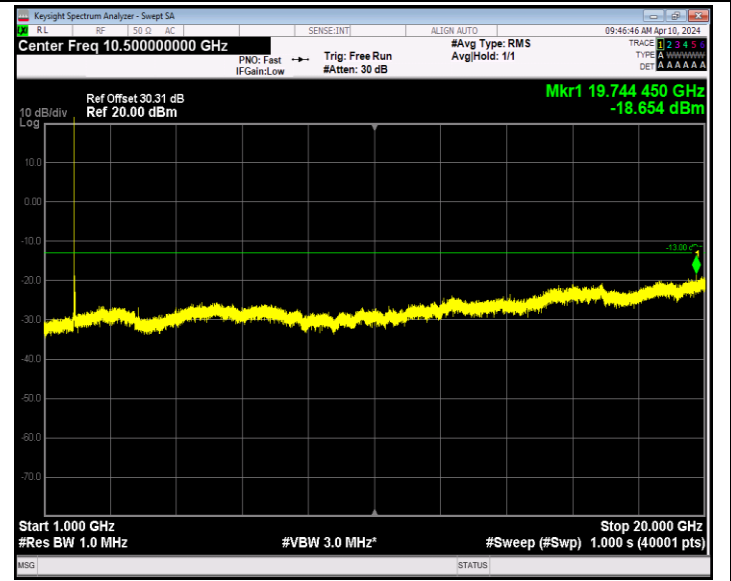

Band2_20MHz_QPSK_18900_1RB#0_30~1000_30~1000

Band2_20MHz_QPSK_18900_1RB#0_1000~20000_1000~20000

Band2_20MHz_QPSK_19100_1RB#0_30~1000_30~1000

Band2_20MHz_QPSK_19100_1RB#0_1000~20000_1000~20000

Band2_20MHz_16QAM_18700_1RB#0_30~1000_30~1000