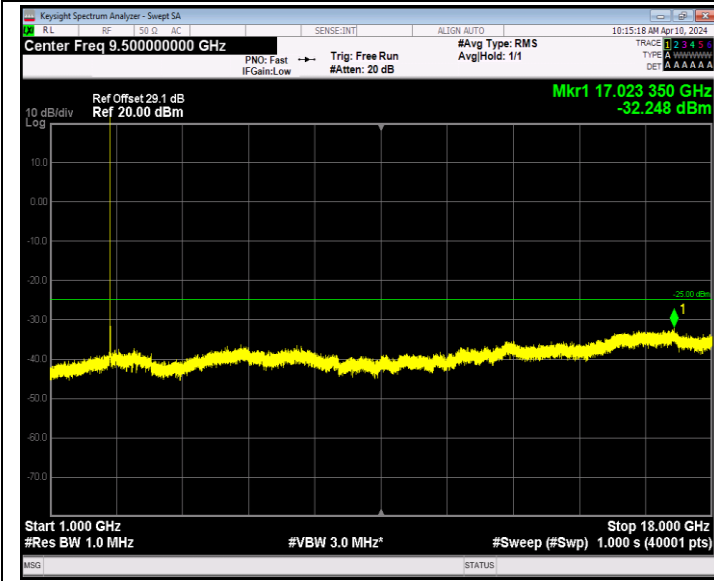

Band2_20MHz_64QAM_19100_1RB#0_1000~20000_1000~2000
0

Band7_5MHz_QPSK_20775_1RB#0_30~1000_30~1000

Band7_5MHz_QPSK_20775_1RB#0_1000~18000_1000~18000

Band7_5MHz_QPSK_20775_1RB#0_18000~27000_18000~2700

0

Band7_5MHz_QPSK_21100_1RB#0_30~1000_30~1000