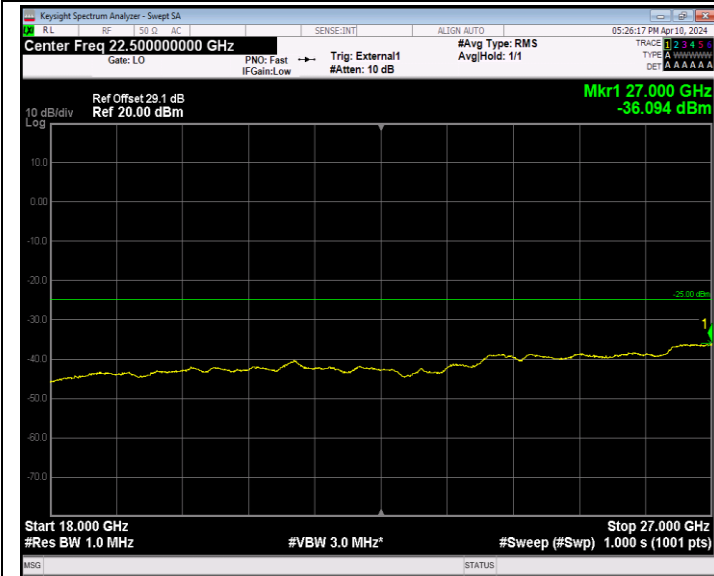

Band41_5MHz_QPSK_40620_1RB#0_30~1000_30~1000

Band41_5MHz_QPSK_40620_1RB#0_1000~18000_1000~18000

Band41_5MHz_QPSK_40620_1RB#0_18000~27000_18000~27000
 00

Band41_5MHz_QPSK_41565_1RB#0_30~1000_30~1000

Band41_5MHz_QPSK_41565_1RB#0_1000~18000_1000~18000