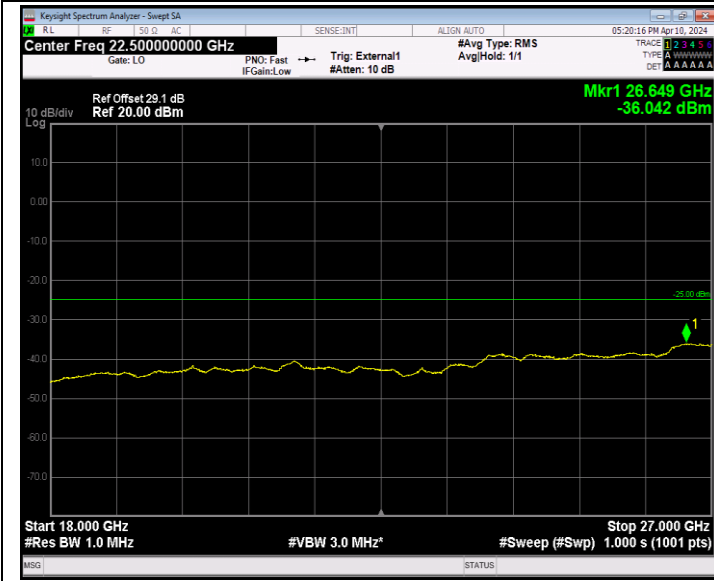

Band41_5MHz_QPSK_39675_1RB#0_18000~27000_18000~27000
00