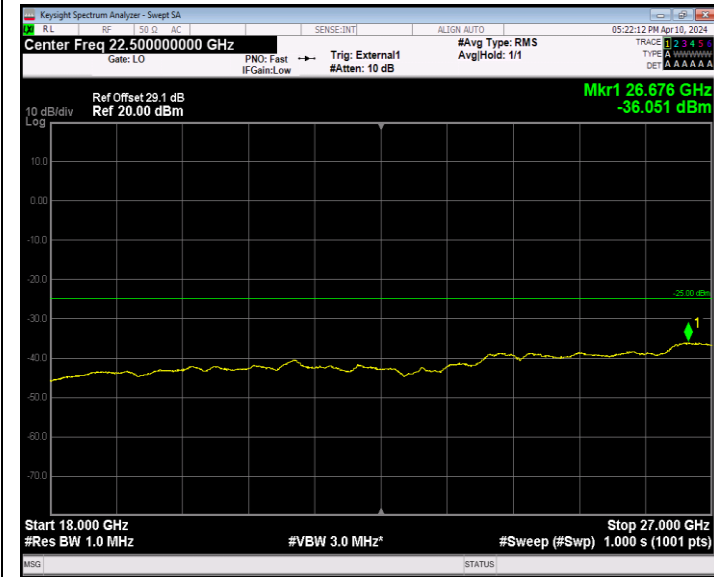

Band41_5MHz_64QAM_39675_1RB#0_18000~27000_18000~27
000