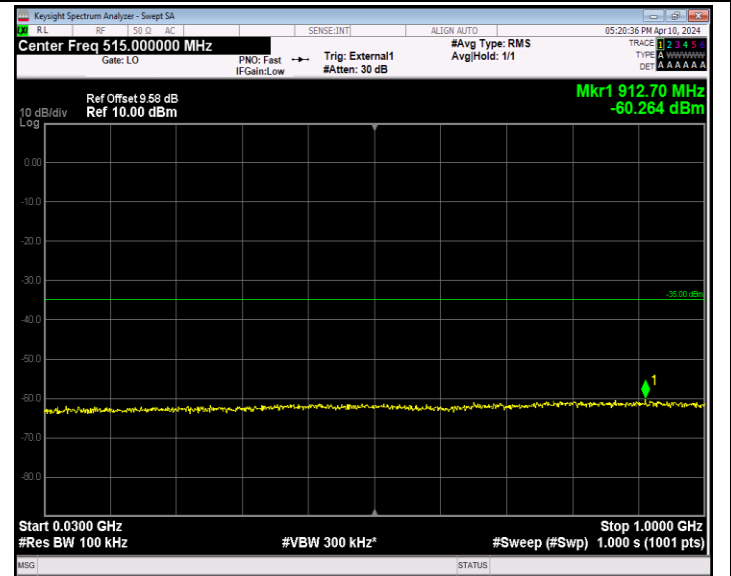

Band41_5MHz_QPSK_40620_1RB#0_30~1000_30~1000

Band41_5MHz_QPSK_40620_1RB#0_1000~18000_1000~18000

Band41_5MHz_QPSK_40620_1RB#0_18000~27000_18000~27000
 00

Band41_5MHz_QPSK_41565_1RB#0_30~1000_30~1000

Band41_5MHz_QPSK_41565_1RB#0_1000~18000_1000~18000