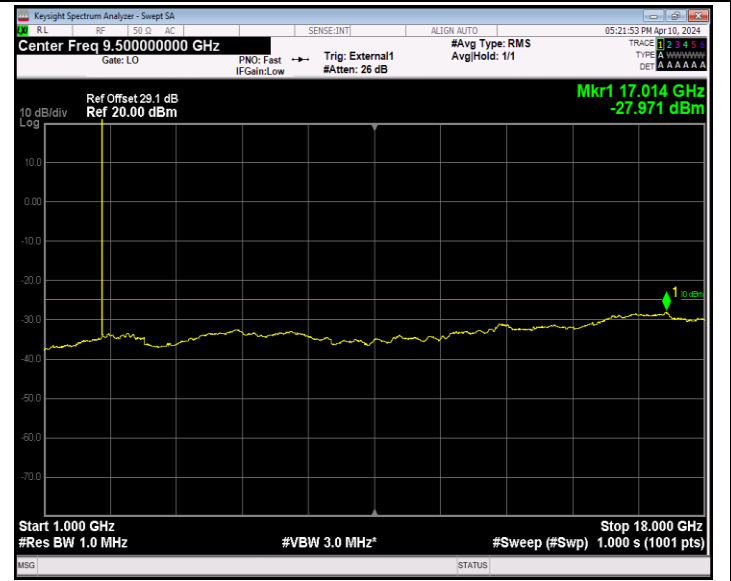

Band41_5MHz_64QAM_39675_1RB#0_1000~18000_1000~1800
0