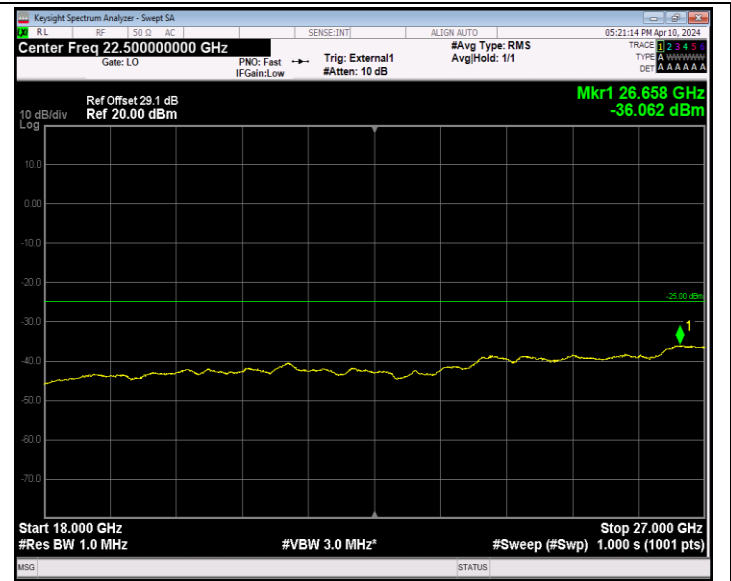

Band41_5MHz_16QAM_39675_1RB#0_18000~27000_18000~27
000