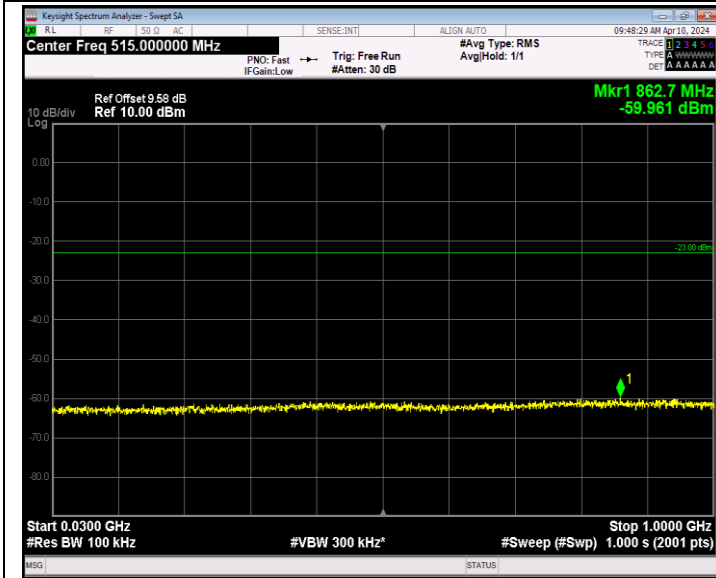

Band2_20MHz_QPSK_18900_1RB#0_30~1000_30~1000

Band2_20MHz_QPSK_18900_1RB#0_1000~20000_1000~20000

Band2_20MHz_QPSK_19100_1RB#0_30~1000_30~1000

Band2_20MHz_QPSK_19100_1RB#0_1000~20000_1000~20000

Band2_20MHz_16QAM_18700_1RB#0_30~1000_30~1000