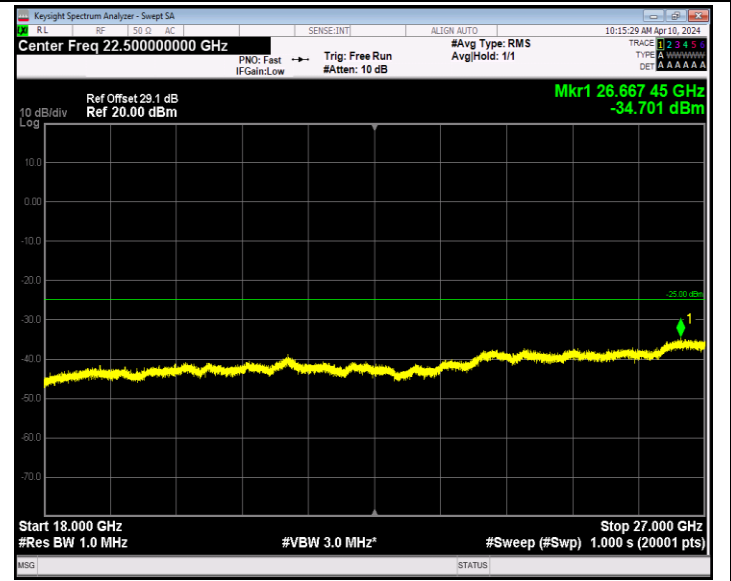

Band2_20MHz_64QAM_19100_1RB#0_1000~20000_1000~2000
0

Band7_5MHz_QPSK_20775_1RB#0_30~1000_30~1000

Band7_5MHz_QPSK_20775_1RB#0_1000~18000_1000~18000

Band7_5MHz_QPSK_20775_1RB#0_18000~27000_18000~2700

0

Band7_5MHz_QPSK_21100_1RB#0_30~1000_30~1000