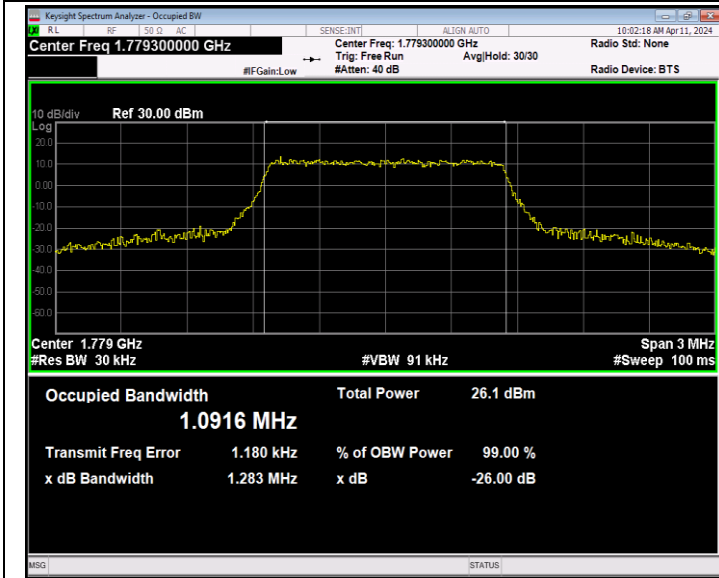

Band66-1.4MHz-QPSK-132665-6RB#0-PASS

Band66-1.4MHz-16QAM-131979-6RB#0-PASS

Band66-1.4MHz-16QAM-132322-6RB#0-PASS

Band66-1.4MHz-16QAM-132665-6RB#0-PASS

Band66-1.4MHz-64QAM-131979-6RB#0-PASS

Band66-1.4MHz-64QAM-132322-6RB#0-PASS