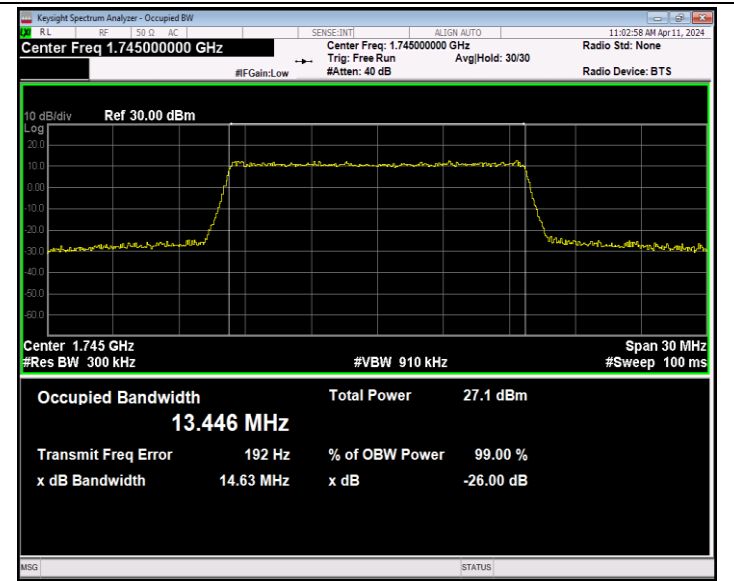

Band66-15MHz-QPSK-132597-75RB#0-PASS

Band66-15MHz-16QAM-132047-75RB#0-PASS

Band66-15MHz-16QAM-132322-75RB#0-PASS

Band66-15MHz-16QAM-132597-75RB#0-PASS

Band66-15MHz-64QAM-132047-75RB#0-PASS

Band66-15MHz-64QAM-132322-75RB#0-PASS