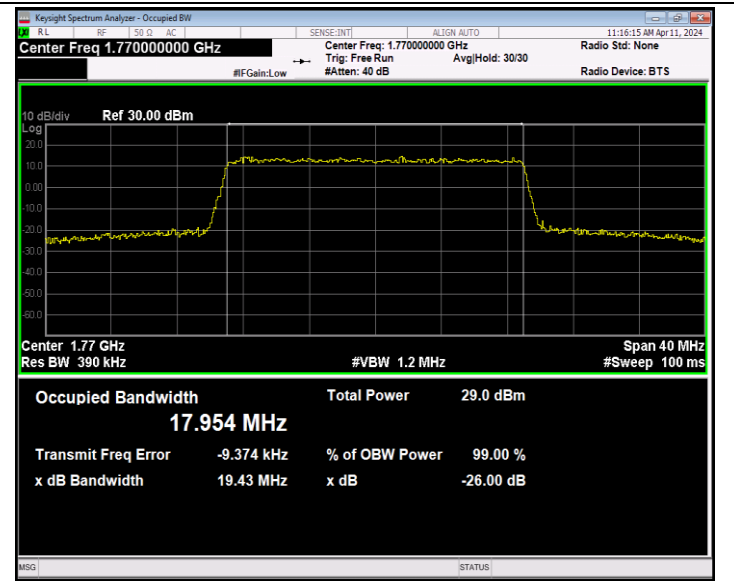

Band66-20MHz-QPSK-132572-100RB#0-PASS