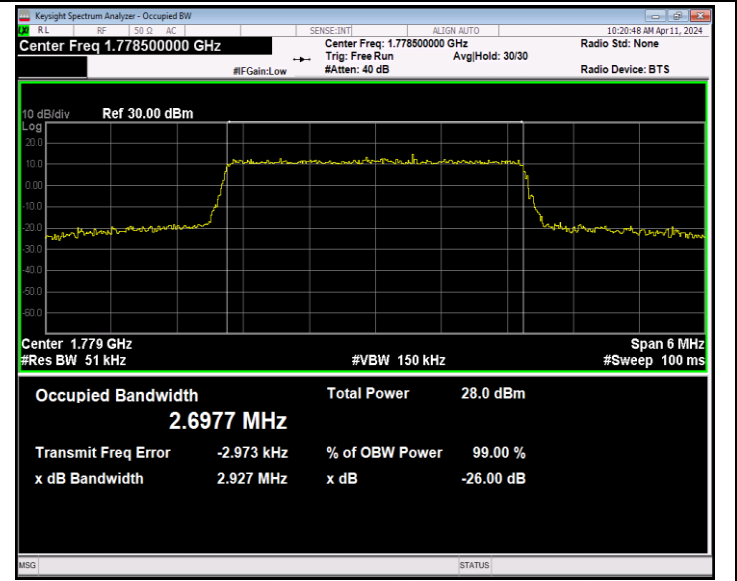

Band66-3MHz-QPSK-132657-15RB#0-PASS