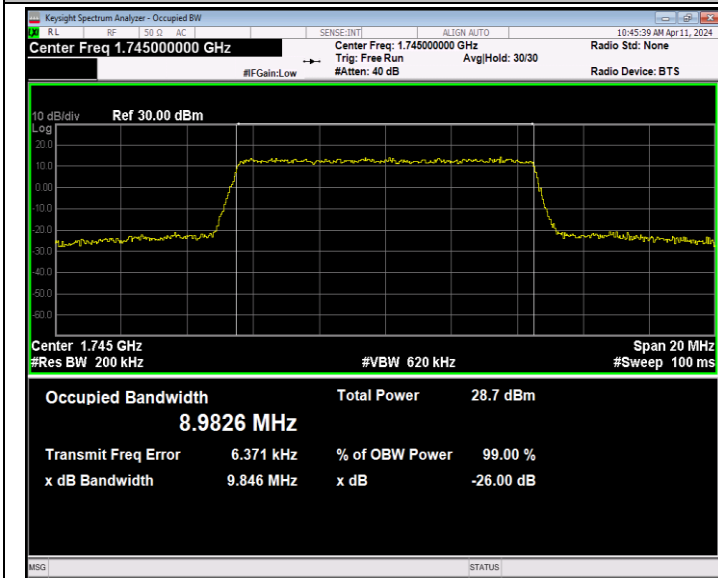

Band66-10MHz-QPSK-132322-50RB#0-PASS