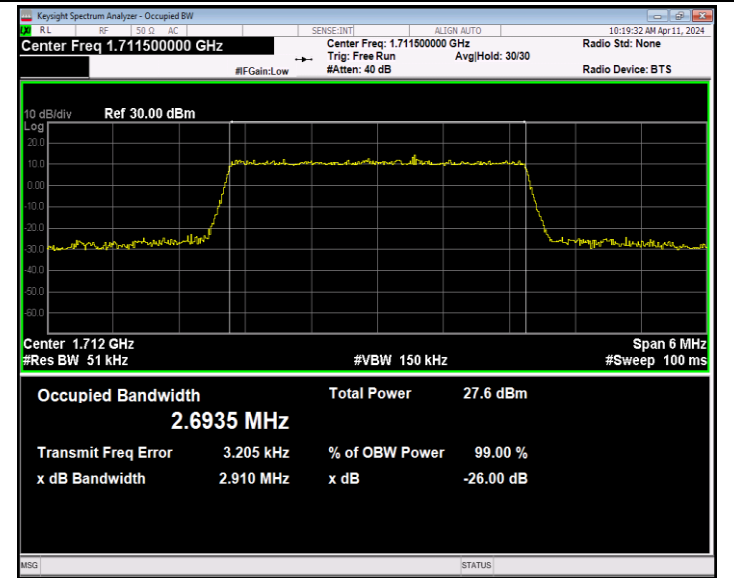

Band66-3MHz-QPSK-131987-15RB#0-PASS