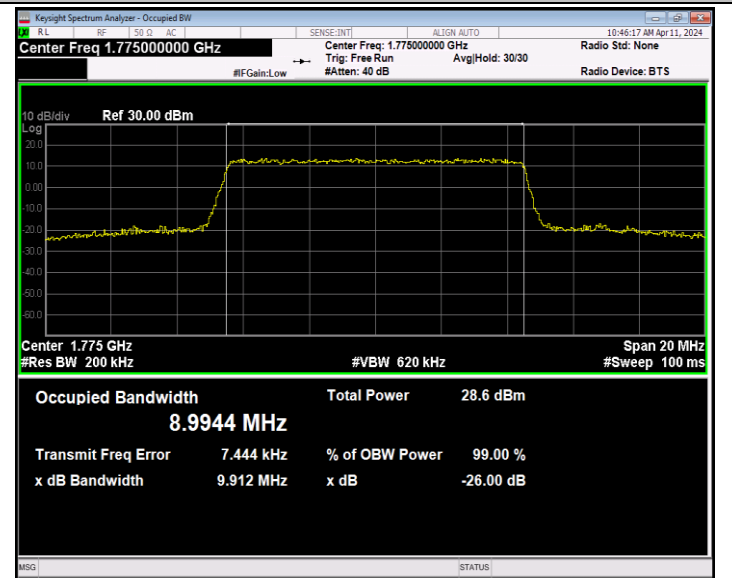

Band66-10MHz-QPSK-132622-50RB#0-PASS