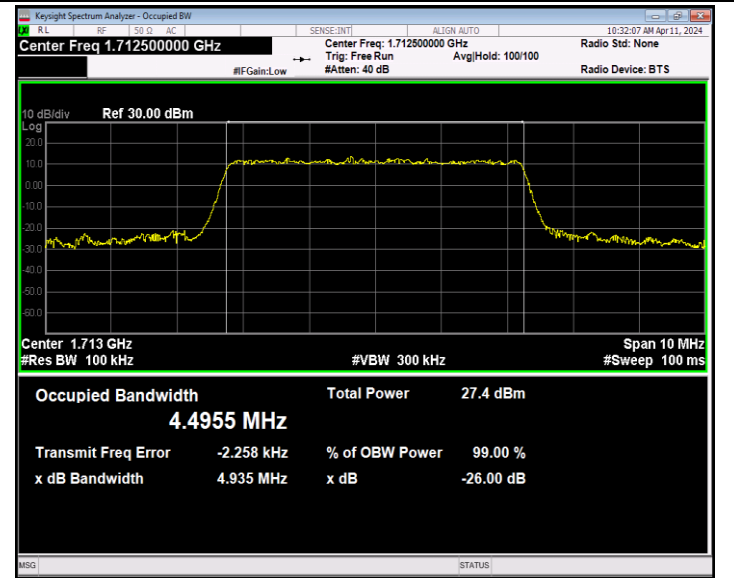

Band66-5MHz-16QAM-131997-25RB#0-PASS