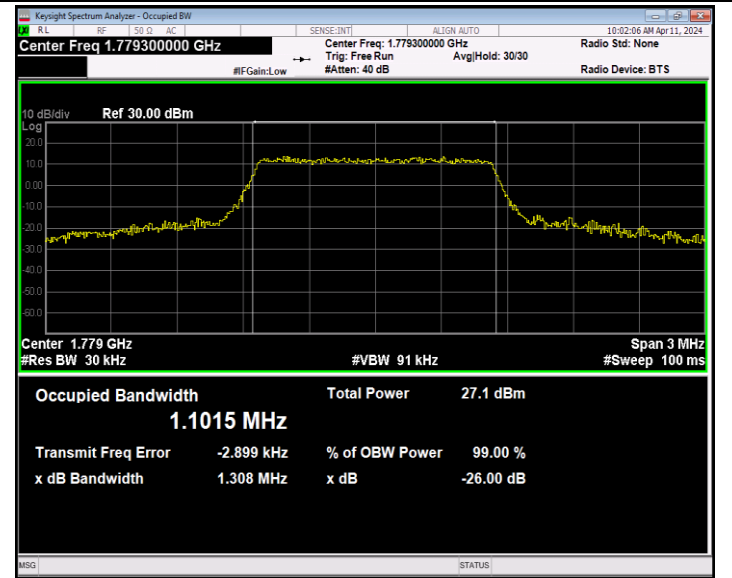

Band66-1.4MHz-QPSK-132665-6RB#0-PASS

Band66-1.4MHz-16QAM-131979-6RB#0-PASS

Band66-1.4MHz-16QAM-132322-6RB#0-PASS

Band66-1.4MHz-16QAM-132665-6RB#0-PASS

Band66-1.4MHz-64QAM-131979-6RB#0-PASS

Band66-1.4MHz-64QAM-132322-6RB#0-PASS