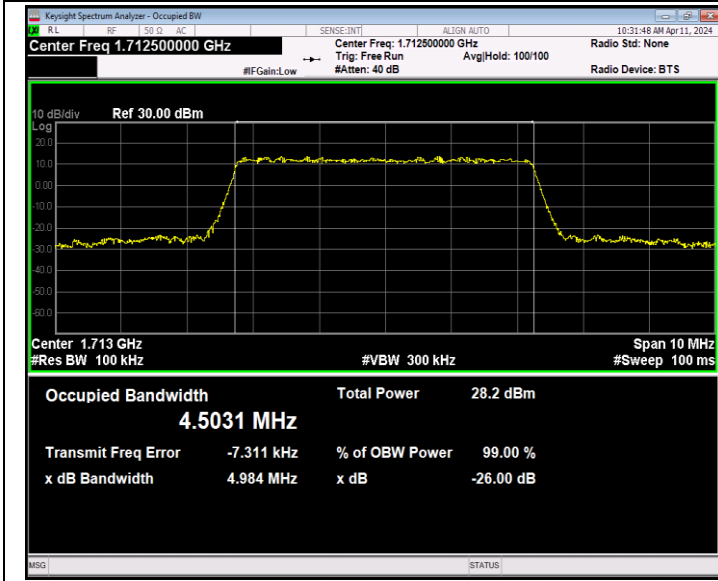

Band66-3MHz-16QAM-132657-15RB#0-PASS

Band66-3MHz-64QAM-131987-15RB#0-PASS

Band66-3MHz-64QAM-132322-15RB#0-PASS

Band66-3MHz-64QAM-132657-15RB#0-PASS

Band66-5MHz-QPSK-131997-25RB#0-PASS

Band66-5MHz-QPSK-132322-25RB#0-PASS