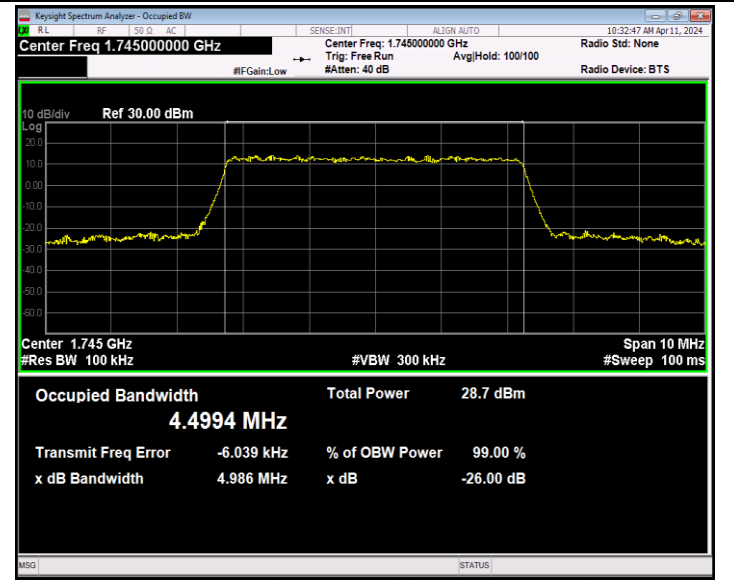

Band66-3MHz-16QAM-132657-15RB#0-PASS

Band66-3MHz-64QAM-131987-15RB#0-PASS

Band66-3MHz-64QAM-132322-15RB#0-PASS

Band66-3MHz-64QAM-132657-15RB#0-PASS

Band66-5MHz-QPSK-131997-25RB#0-PASS

Band66-5MHz-QPSK-132322-25RB#0-PASS