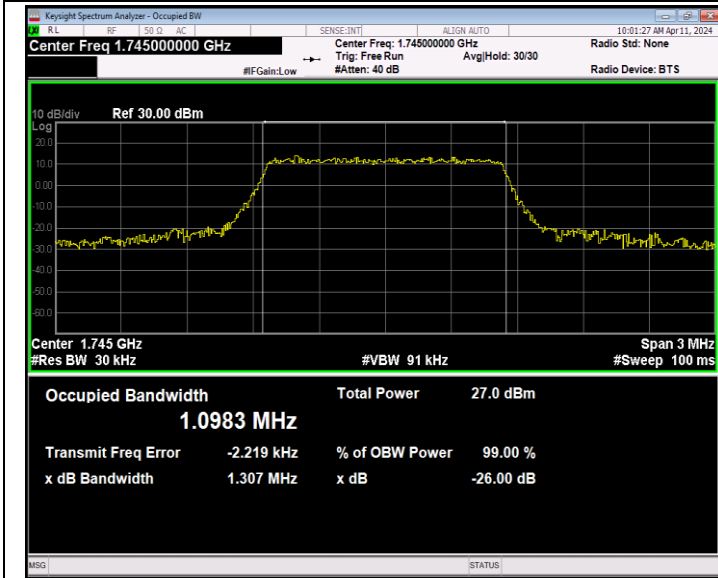

Band66-1.4MHz-QPSK-132665-6RB#0-PASS

Band66-1.4MHz-16QAM-131979-6RB#0-PASS

Band66-1.4MHz-16QAM-132322-6RB#0-PASS

Band66-1.4MHz-16QAM-132665-6RB#0-PASS

Band66-1.4MHz-64QAM-131979-6RB#0-PASS

Band66-1.4MHz-64QAM-132322-6RB#0-PASS