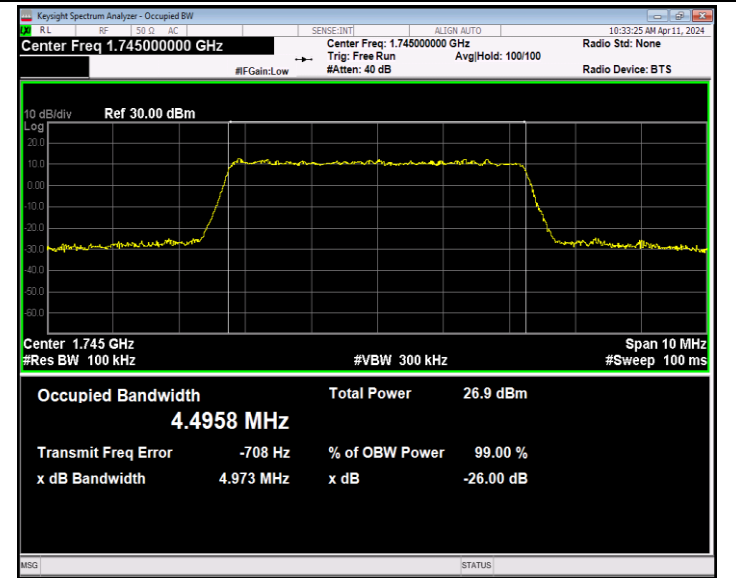

Band66-5MHz-QPSK-132647-25RB#0-PASS

Band66-5MHz-16QAM-131997-25RB#0-PASS

Band66-5MHz-16QAM-132322-25RB#0-PASS

Band66-5MHz-16QAM-132647-25RB#0-PASS

Band66-5MHz-64QAM-131997-25RB#0-PASS

Band66-5MHz-64QAM-132322-25RB#0-PASS