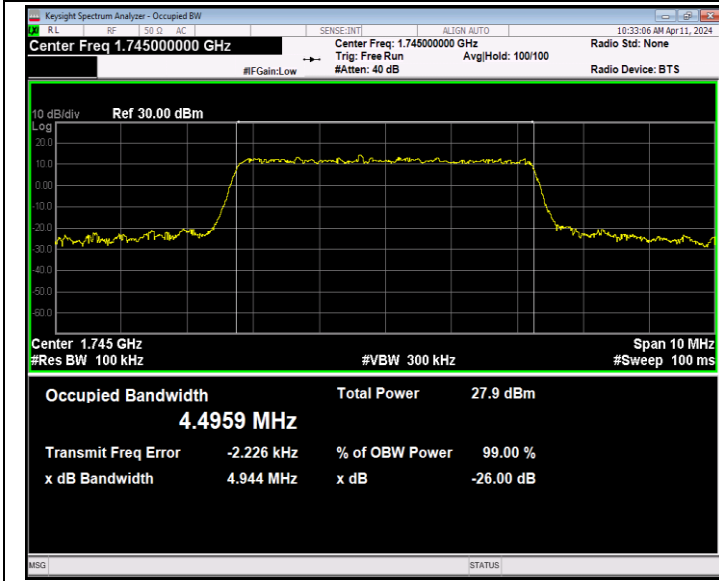

Band66-5MHz-16QAM-132322-25RB#0-PASS