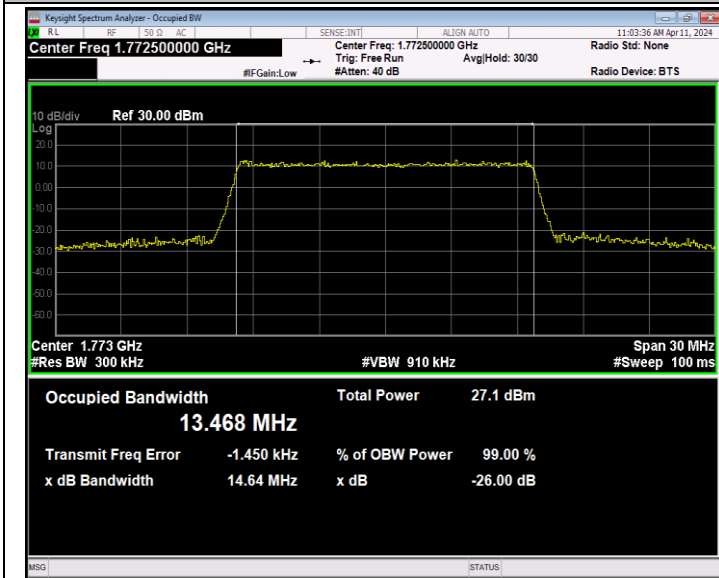

Band66-15MHz-QPSK-132597-75RB#0-PASS

Band66-15MHz-16QAM-132047-75RB#0-PASS

Band66-15MHz-16QAM-132322-75RB#0-PASS

Band66-15MHz-16QAM-132597-75RB#0-PASS

Band66-15MHz-64QAM-132047-75RB#0-PASS

Band66-15MHz-64QAM-132322-75RB#0-PASS