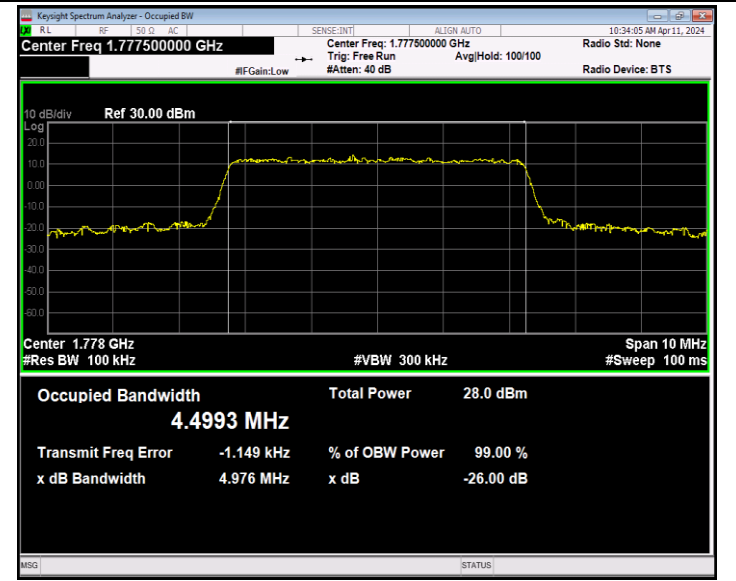

Band66-5MHz-16QAM-132647-25RB#0-PASS