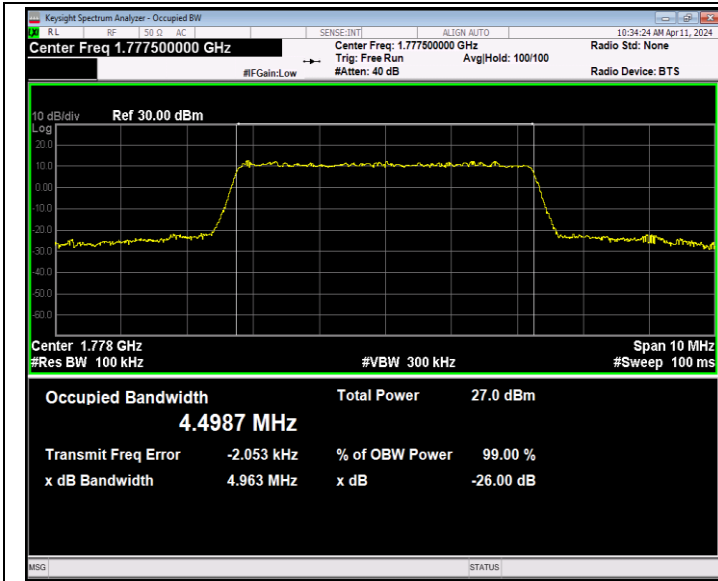

Band66-5MHz-QPSK-132647-25RB#0-PASS

Band66-5MHz-16QAM-131997-25RB#0-PASS

Band66-5MHz-16QAM-132322-25RB#0-PASS

Band66-5MHz-16QAM-132647-25RB#0-PASS

Band66-5MHz-64QAM-131997-25RB#0-PASS

Band66-5MHz-64QAM-132322-25RB#0-PASS