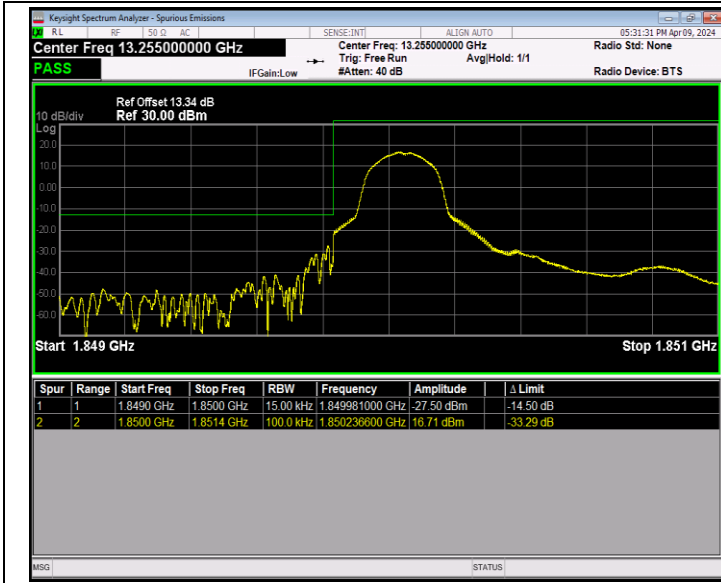

Test Graphs

Band2_1.4MHz_QPSK_18607_1RB#0