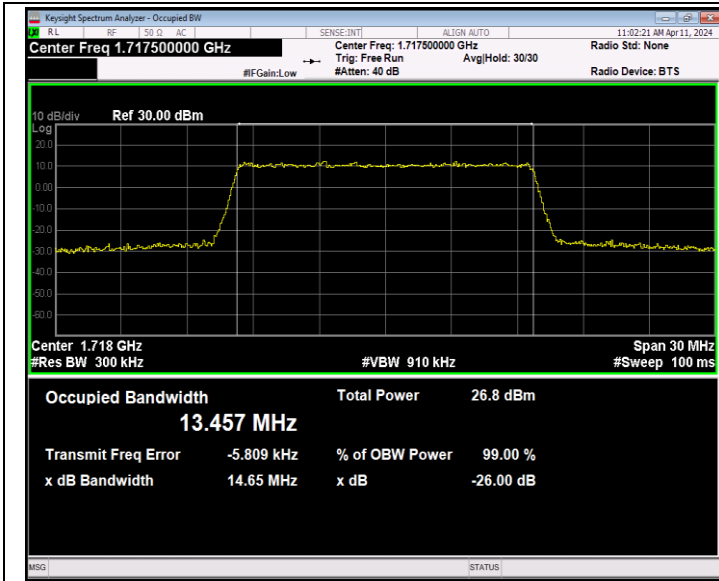

Band66-15MHz-QPSK-132597-75RB#0-PASS

Band66-15MHz-16QAM-132047-75RB#0-PASS

Band66-15MHz-16QAM-132322-75RB#0-PASS

Band66-15MHz-16QAM-132597-75RB#0-PASS

Band66-15MHz-64QAM-132047-75RB#0-PASS

Band66-15MHz-64QAM-132322-75RB#0-PASS