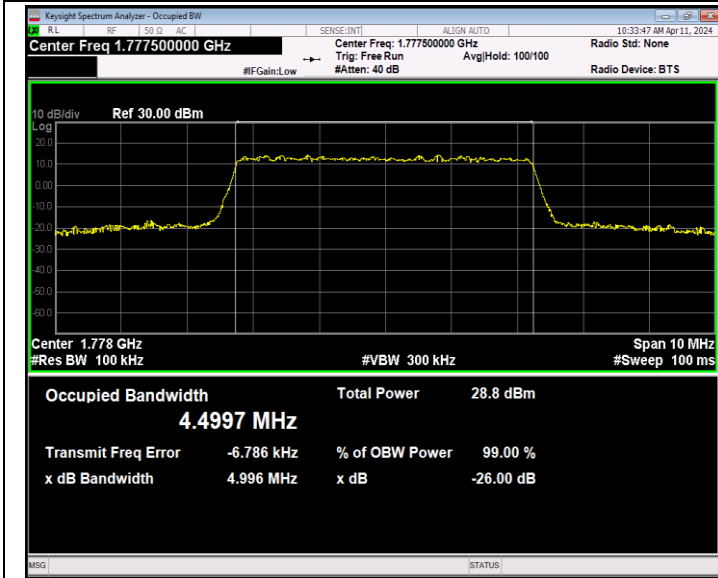

Band66-3MHz-16QAM-132657-15RB#0-PASS

Band66-3MHz-64QAM-131987-15RB#0-PASS

Band66-3MHz-64QAM-132322-15RB#0-PASS

Band66-3MHz-64QAM-132657-15RB#0-PASS

Band66-5MHz-QPSK-131997-25RB#0-PASS

Band66-5MHz-QPSK-132322-25RB#0-PASS