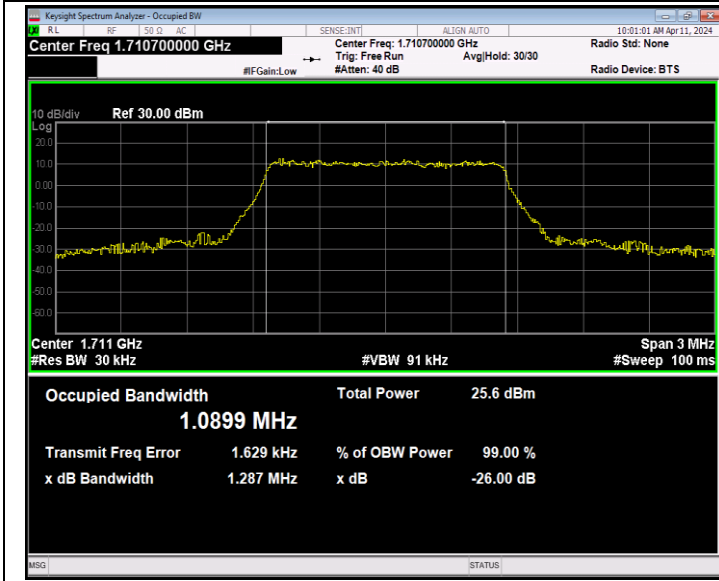

Band66-1.4MHz-QPSK-132665-6RB#0-PASS

Band66-1.4MHz-16QAM-131979-6RB#0-PASS

Band66-1.4MHz-16QAM-132322-6RB#0-PASS

Band66-1.4MHz-16QAM-132665-6RB#0-PASS

Band66-1.4MHz-64QAM-131979-6RB#0-PASS

Band66-1.4MHz-64QAM-132322-6RB#0-PASS