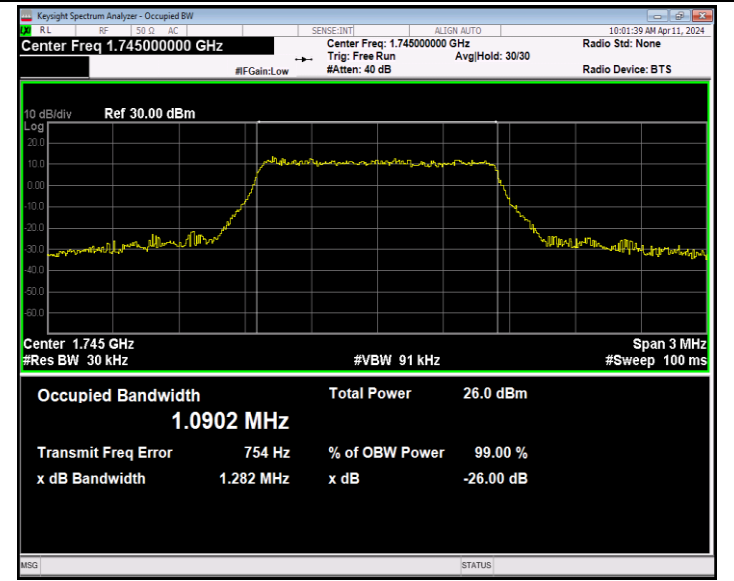

Band66-1.4MHz-QPSK-132665-6RB#0-PASS

Band66-1.4MHz-16QAM-131979-6RB#0-PASS

Band66-1.4MHz-16QAM-132322-6RB#0-PASS

Band66-1.4MHz-16QAM-132665-6RB#0-PASS

Band66-1.4MHz-64QAM-131979-6RB#0-PASS

Band66-1.4MHz-64QAM-132322-6RB#0-PASS