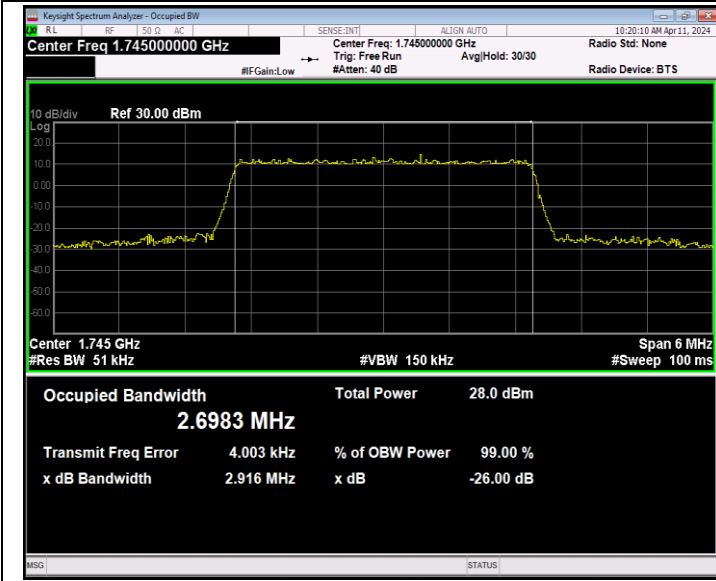

Band66-3MHz-QPSK-132322-15RB#0-PASS