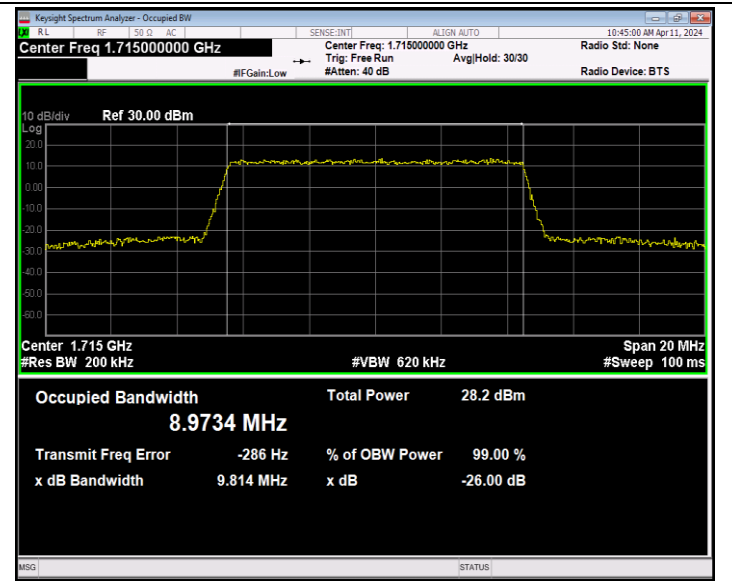

Band66-10MHz-QPSK-132022-50RB#0-PASS