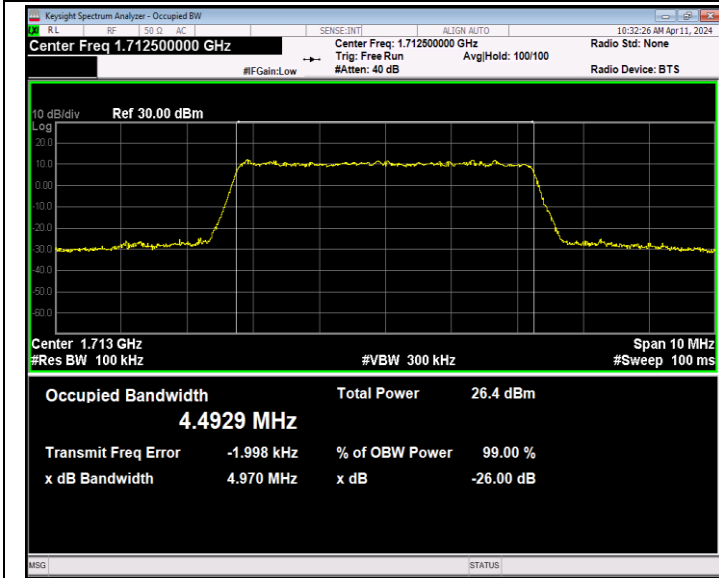

Band66-5MHz-QPSK-132647-25RB#0-PASS

Band66-5MHz-16QAM-131997-25RB#0-PASS

Band66-5MHz-16QAM-132322-25RB#0-PASS

Band66-5MHz-16QAM-132647-25RB#0-PASS

Band66-5MHz-64QAM-131997-25RB#0-PASS

Band66-5MHz-64QAM-132322-25RB#0-PASS