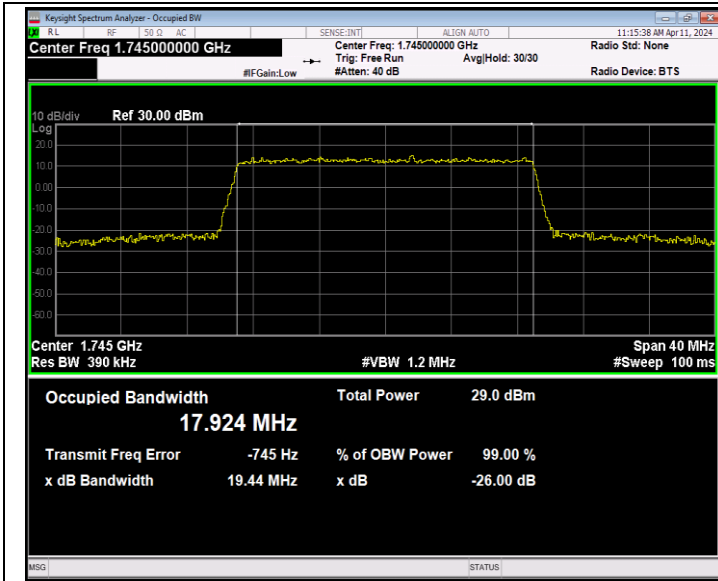

Band66-20MHz-QPSK-132322-100RB#0-PASS