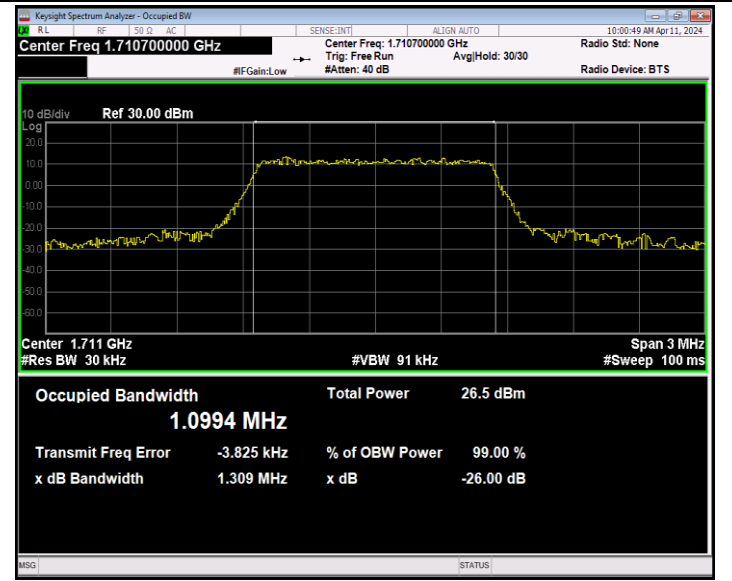

Band66-1.4MHz-QPSK-132665-6RB#0-PASS

Band66-1.4MHz-16QAM-131979-6RB#0-PASS

Band66-1.4MHz-16QAM-132322-6RB#0-PASS

Band66-1.4MHz-16QAM-132665-6RB#0-PASS

Band66-1.4MHz-64QAM-131979-6RB#0-PASS

Band66-1.4MHz-64QAM-132322-6RB#0-PASS