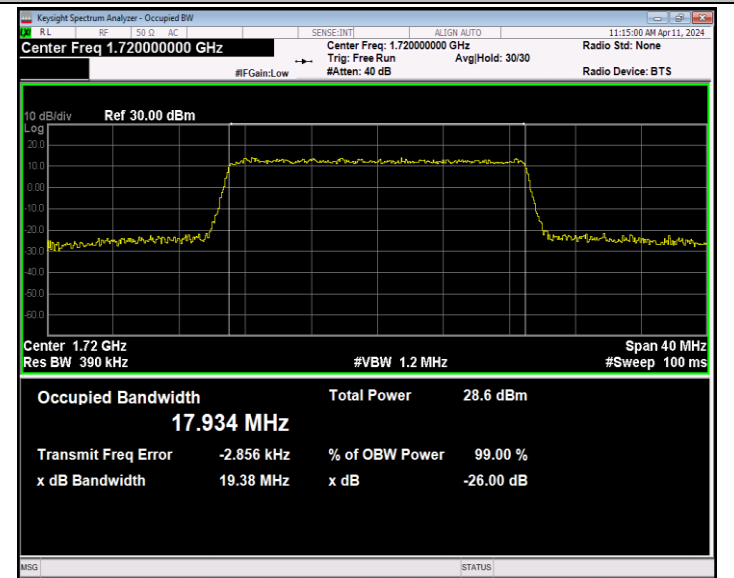

Band66-20MHz-QPSK-132072-100RB#0-PASS