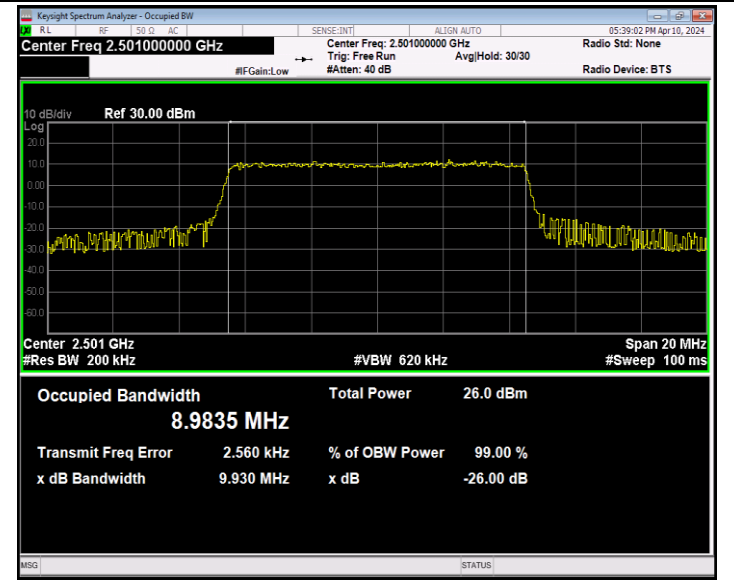

Band41-10MHz-16QAM-40620-50RB#0-PASS

Band41-10MHz-64QAM-39700-50RB#0-PASS