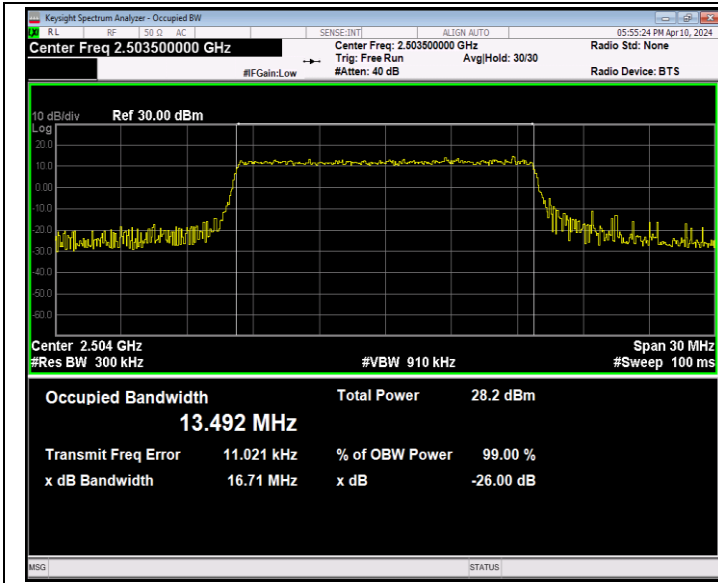

Band41-10MHz-16QAM-41540-50RB#0-PASS

Band41-10MHz-64QAM-39700-50RB#0-PASS

Band41-10MHz-64QAM-40620-50RB#0-PASS

Band41-10MHz-64QAM-41540-50RB#0-PASS

Band41-15MHz-QPSK-39725-75RB#0-PASS

Band41-15MHz-QPSK-40620-75RB#0-PASS