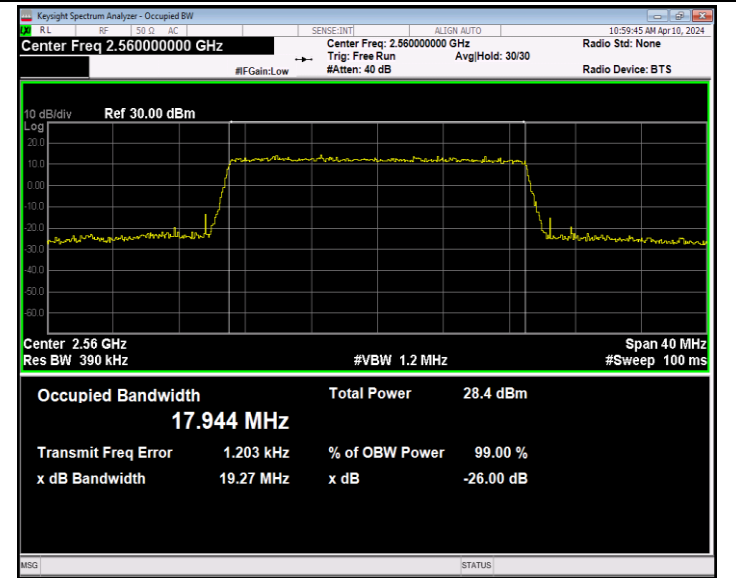

Band7-20MHz-QPSK-20850-100RB#0-PASS

Band7-20MHz-QPSK-21350-100RB#0-PASS