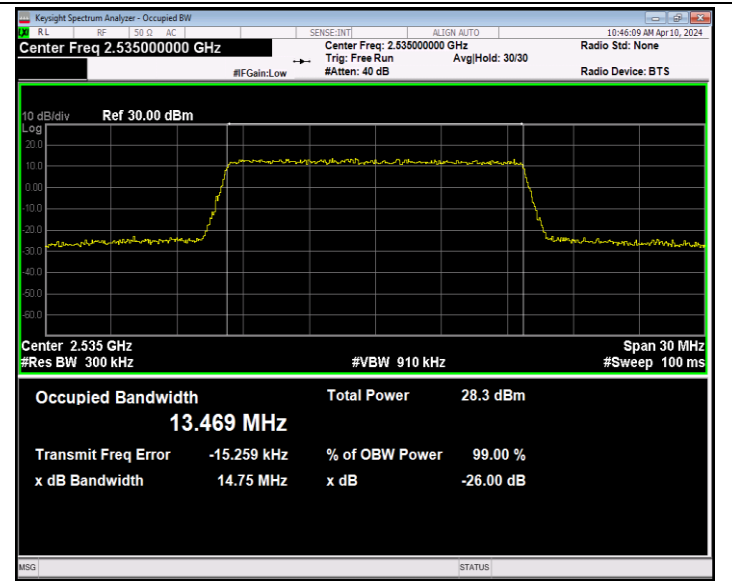

Band7-10MHz-16QAM-21400-50RB#0-PASS

Band7-10MHz-64QAM-20800-50RB#0-PASS

Band7-10MHz-64QAM-21100-50RB#0-PASS

Band7-10MHz-64QAM-21400-50RB#0-PASS

Band7-15MHz-QPSK-20825-75RB#0-PASS

Band7-15MHz-QPSK-21100-75RB#0-PASS