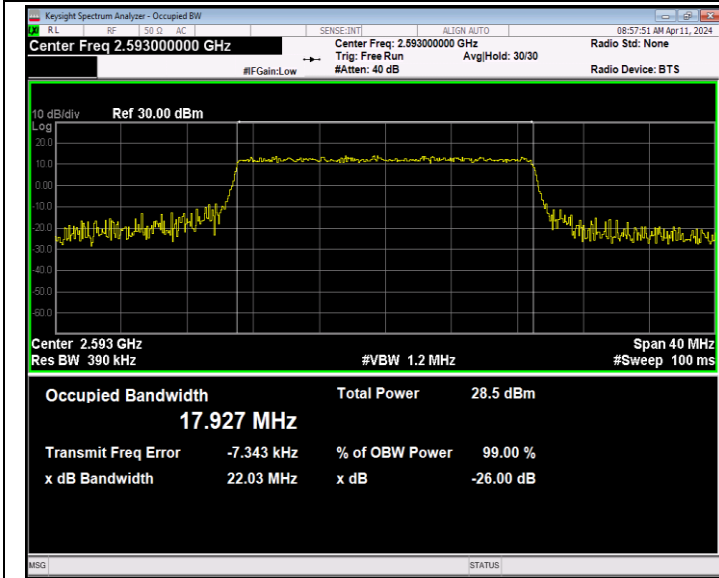

Band41-15MHz-64QAM-41515-75RB#0-PASS

Band41-20MHz-QPSK-40620-100RB#0-PASS