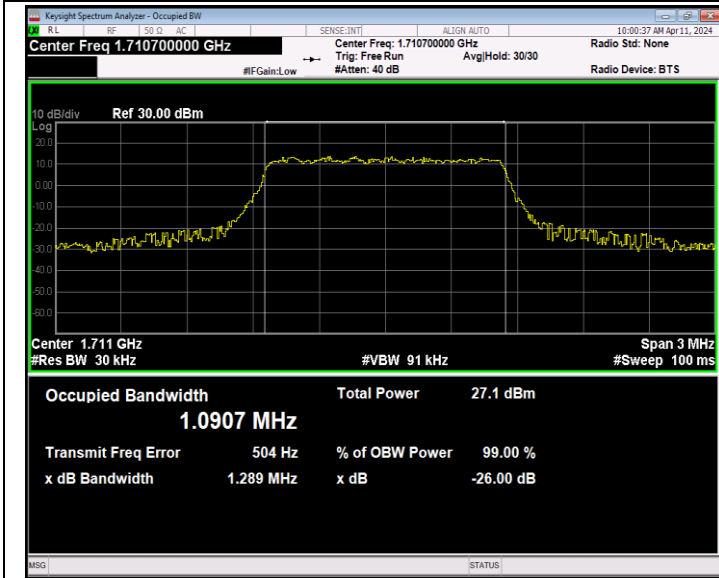

Band41-20MHz-16QAM-41490-100RB#0-PASS

Band41-20MHz-64QAM-39750-100RB#0-PASS

Band41-20MHz-64QAM-40620-100RB#0-PASS

Band41-20MHz-64QAM-41490-100RB#0-PASS

Band66-1.4MHz-QPSK-131979-6RB#0-PASS

Band66-1.4MHz-QPSK-132322-6RB#0-PASS