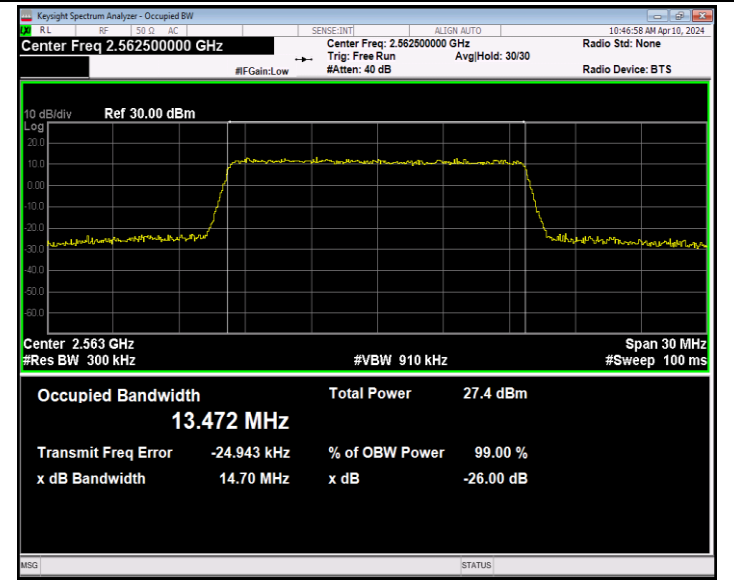

Band7-15MHz-16QAM-20825-75RB#0-PASS

Band7-15MHz-16QAM-21375-75RB#0-PASS