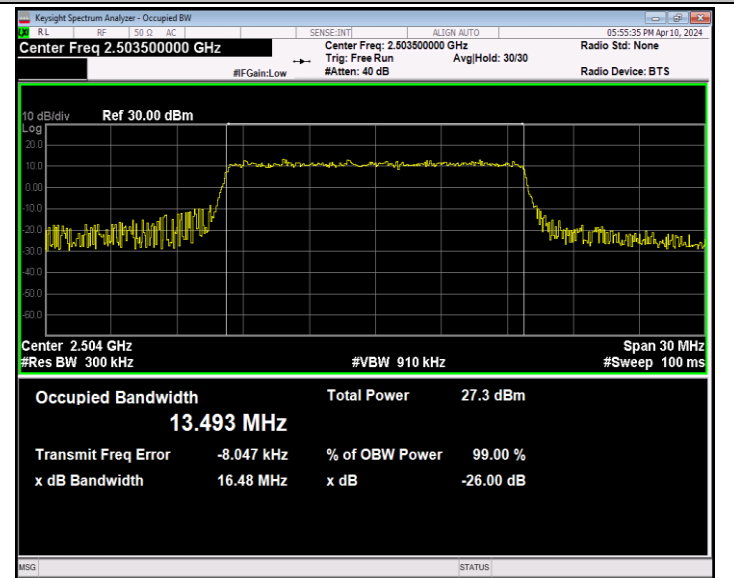

Band41-15MHz-QPSK-40620-75RB#0-PASS

Band41-15MHz-16QAM-39725-75RB#0-PASS