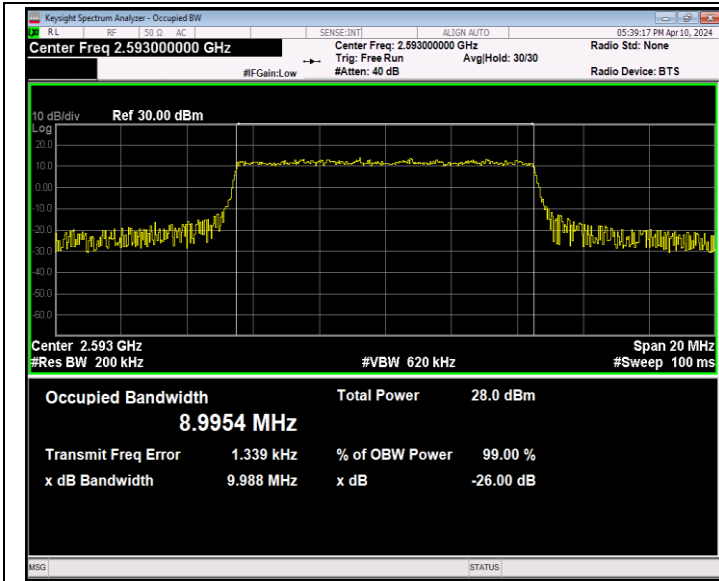

Band41-5MHz-64QAM-41565-25RB#0-PASS

Band41-10MHz-QPSK-40620-50RB#0-PASS