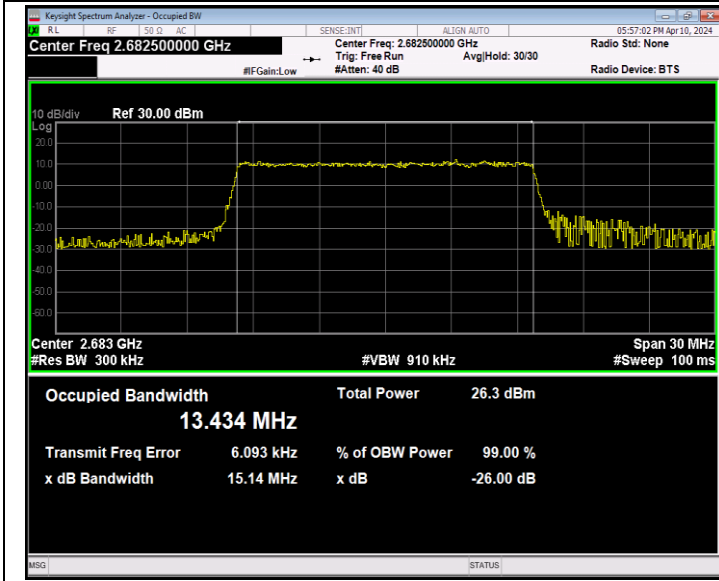

Band41-15MHz-QPSK-41515-75RB#0-PASS

Band41-15MHz-16QAM-39725-75RB#0-PASS

Band41-15MHz-16QAM-40620-75RB#0-PASS

Band41-15MHz-16QAM-41515-75RB#0-PASS

Band41-15MHz-64QAM-39725-75RB#0-PASS

Band41-15MHz-64QAM-40620-75RB#0-PASS