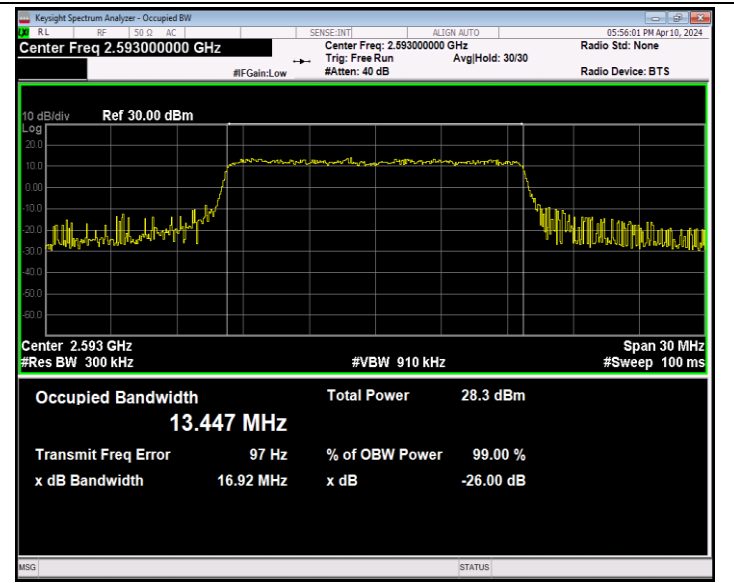

Band41-10MHz-16QAM-41540-50RB#0-PASS

Band41-10MHz-64QAM-39700-50RB#0-PASS

Band41-10MHz-64QAM-40620-50RB#0-PASS

Band41-10MHz-64QAM-41540-50RB#0-PASS

Band41-15MHz-QPSK-39725-75RB#0-PASS

Band41-15MHz-QPSK-40620-75RB#0-PASS