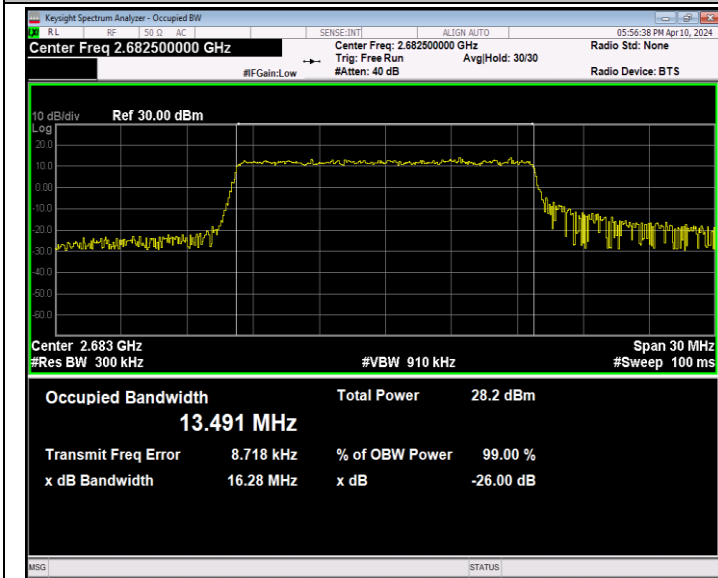

Band41-10MHz-16QAM-41540-50RB#0-PASS

Band41-10MHz-64QAM-39700-50RB#0-PASS

Band41-10MHz-64QAM-40620-50RB#0-PASS

Band41-10MHz-64QAM-41540-50RB#0-PASS

Band41-15MHz-QPSK-39725-75RB#0-PASS

Band41-15MHz-QPSK-40620-75RB#0-PASS