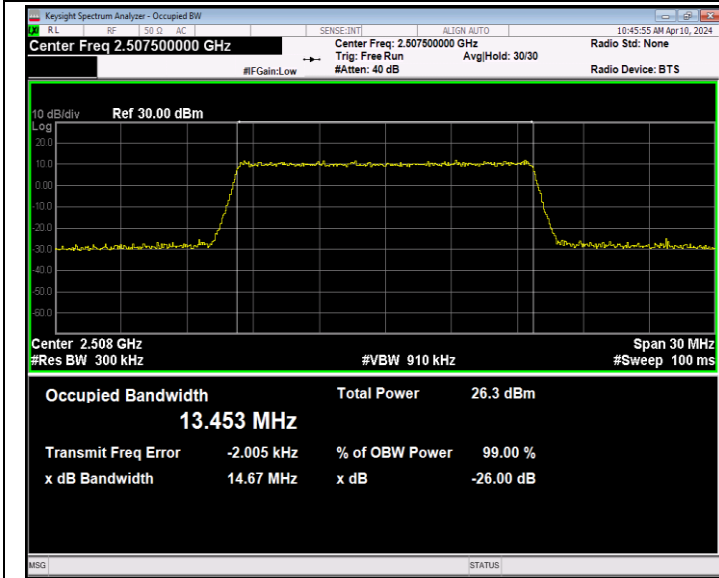

Band7-15MHz-QPSK-21375-75RB#0-PASS

Band7-15MHz-16QAM-20825-75RB#0-PASS

Band7-15MHz-16QAM-21100-75RB#0-PASS

Band7-15MHz-16QAM-21375-75RB#0-PASS

Band7-15MHz-64QAM-20825-75RB#0-PASS

Band7-15MHz-64QAM-21100-75RB#0-PASS