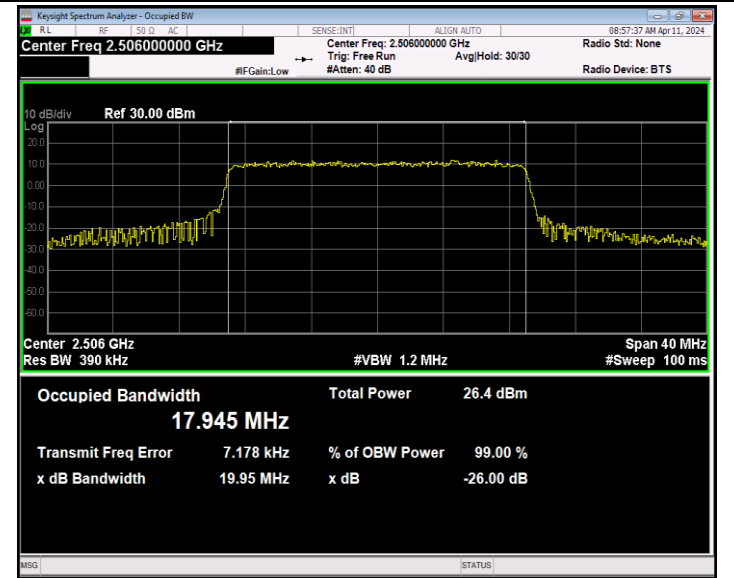

Band41-20MHz-16QAM-40620-100RB#0-PASS

Band41-20MHz-64QAM-39750-100RB#0-PASS