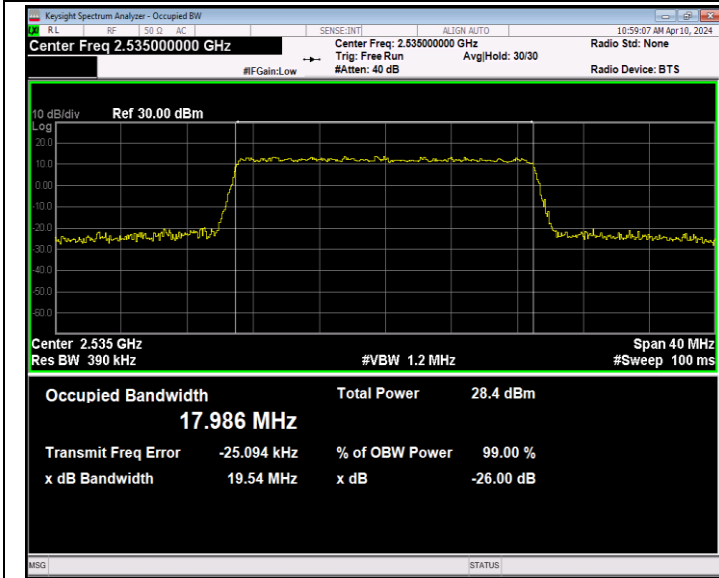

Band7-15MHz-64QAM-21375-75RB#0-PASS

Band7-20MHz-QPSK-21100-100RB#0-PASS