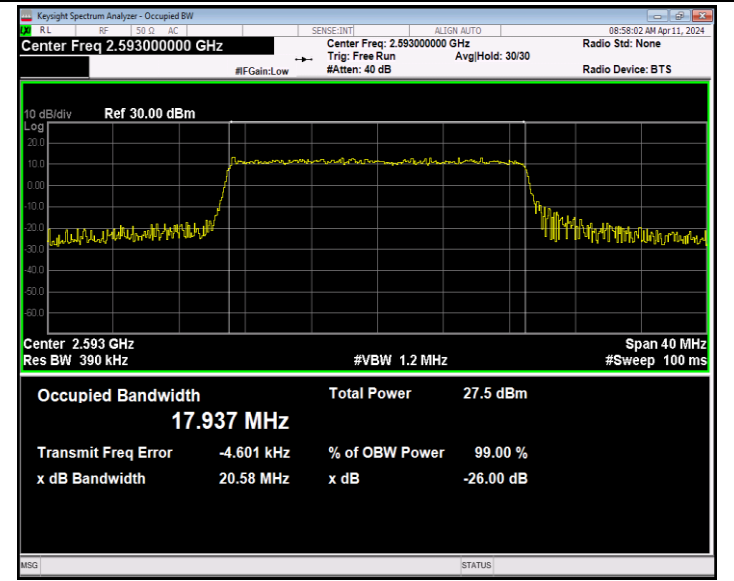

Band41-15MHz-64QAM-41515-75RB#0-PASS

Band41-20MHz-QPSK-39750-100RB#0-PASS

Band41-20MHz-QPSK-40620-100RB#0-PASS

Band41-20MHz-QPSK-41490-100RB#0-PASS

Band41-20MHz-16QAM-39750-100RB#0-PASS

Band41-20MHz-16QAM-40620-100RB#0-PASS