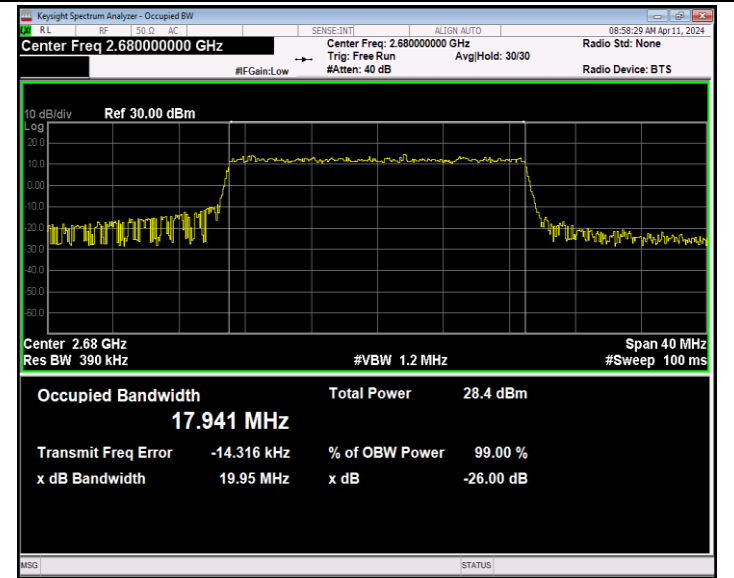

Band41-20MHz-QPSK-39750-100RB#0-PASS

Band41-20MHz-QPSK-41490-100RB#0-PASS