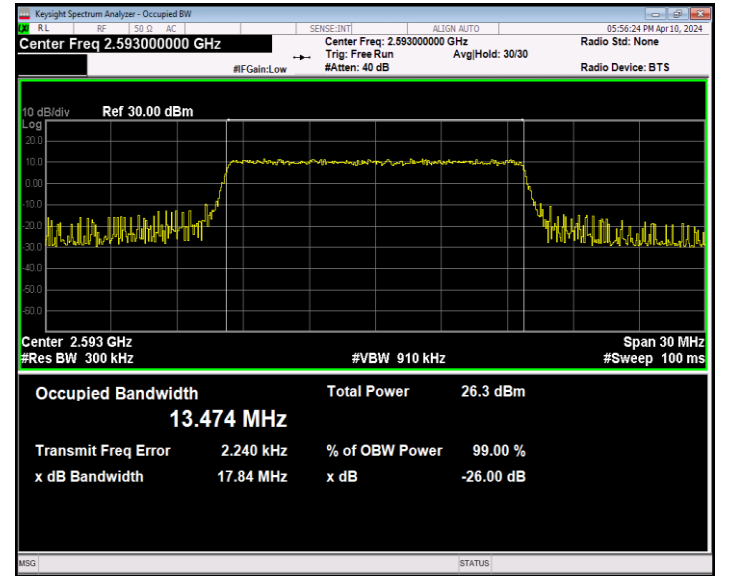

Band41-15MHz-QPSK-41515-75RB#0-PASS

Band41-15MHz-16QAM-39725-75RB#0-PASS

Band41-15MHz-16QAM-40620-75RB#0-PASS

Band41-15MHz-16QAM-41515-75RB#0-PASS

Band41-15MHz-64QAM-39725-75RB#0-PASS

Band41-15MHz-64QAM-40620-75RB#0-PASS