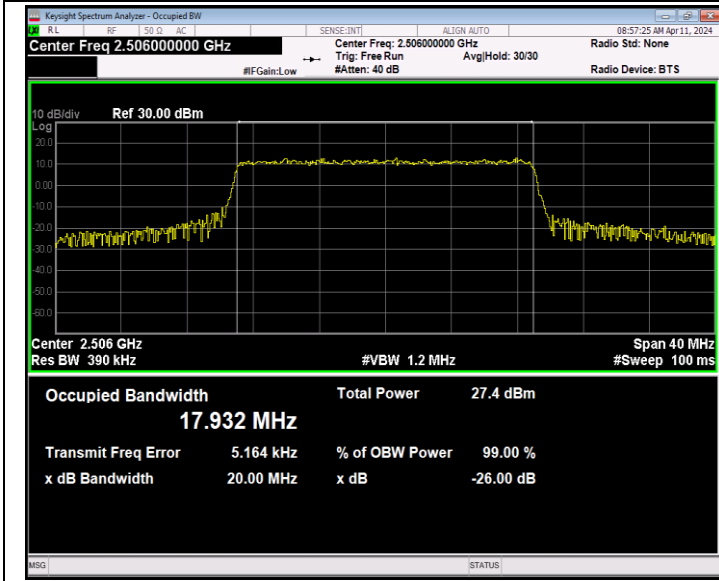

Band41-15MHz-64QAM-41515-75RB#0-PASS

Band41-20MHz-QPSK-39750-100RB#0-PASS

Band41-20MHz-QPSK-40620-100RB#0-PASS

Band41-20MHz-QPSK-41490-100RB#0-PASS

Band41-20MHz-16QAM-39750-100RB#0-PASS

Band41-20MHz-16QAM-40620-100RB#0-PASS