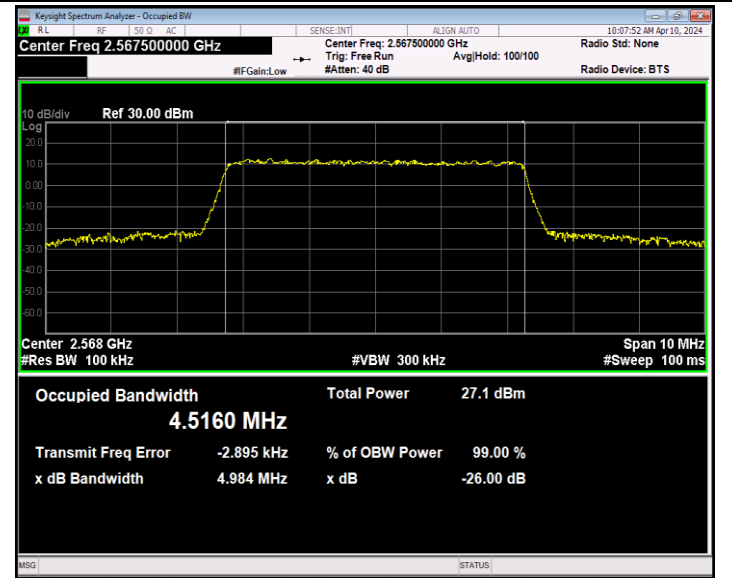

Band7-5MHz-QPSK-21425-25RB#0-PASS

Band7-5MHz-16QAM-20775-25RB#0-PASS

Band7-5MHz-16QAM-21100-25RB#0-PASS

Band7-5MHz-16QAM-21425-25RB#0-PASS

Band7-5MHz-64QAM-20775-25RB#0-PASS

Band7-5MHz-64QAM-21100-25RB#0-PASS