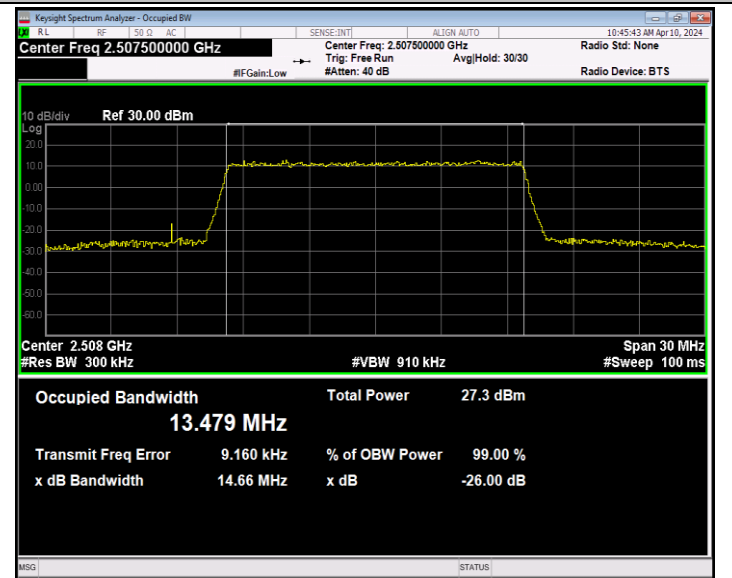

Band7-15MHz-QPSK-21100-75RB#0-PASS

Band7-15MHz-16QAM-20825-75RB#0-PASS