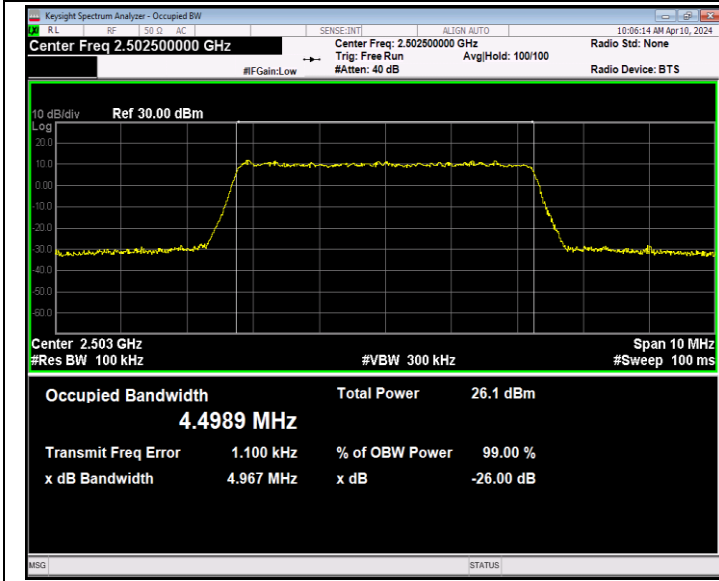

Band7-5MHz-QPSK-21425-25RB#0-PASS

Band7-5MHz-16QAM-20775-25RB#0-PASS

Band7-5MHz-16QAM-21100-25RB#0-PASS

Band7-5MHz-16QAM-21425-25RB#0-PASS

Band7-5MHz-64QAM-20775-25RB#0-PASS

Band7-5MHz-64QAM-21100-25RB#0-PASS