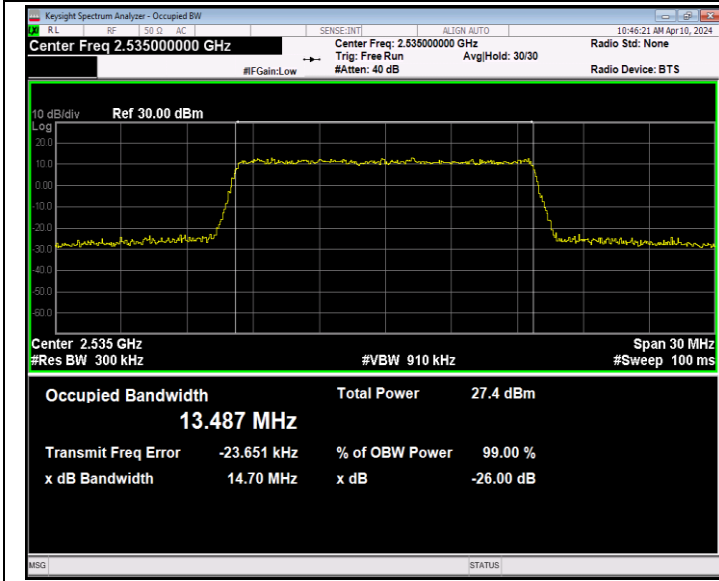

Band7-15MHz-QPSK-21375-75RB#0-PASS

Band7-15MHz-16QAM-21100-75RB#0-PASS