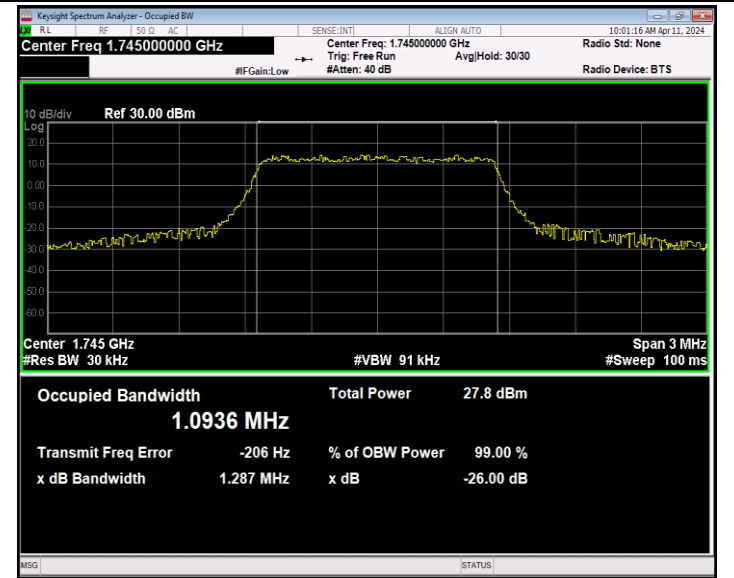

Band41-20MHz-16QAM-41490-100RB#0-PASS

Band41-20MHz-64QAM-39750-100RB#0-PASS

Band41-20MHz-64QAM-40620-100RB#0-PASS

Band41-20MHz-64QAM-41490-100RB#0-PASS

Band66-1.4MHz-QPSK-131979-6RB#0-PASS

Band66-1.4MHz-QPSK-132322-6RB#0-PASS