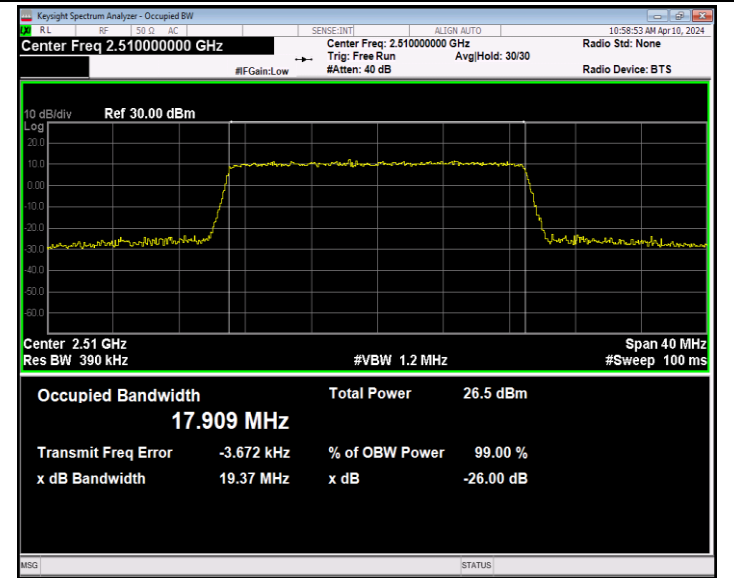

Band7-20MHz-16QAM-21100-100RB#0-PASS

Band7-20MHz-64QAM-20850-100RB#0-PASS