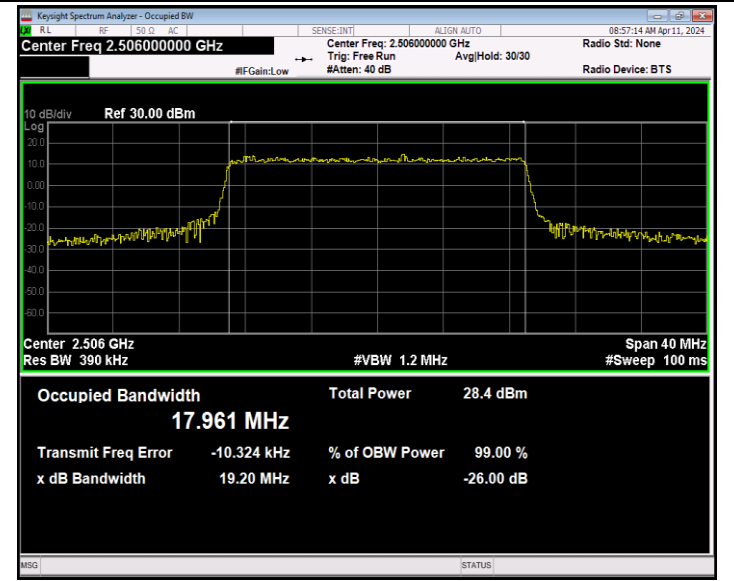

Band41-15MHz-64QAM-40620-75RB#0-PASS

Band41-20MHz-QPSK-39750-100RB#0-PASS