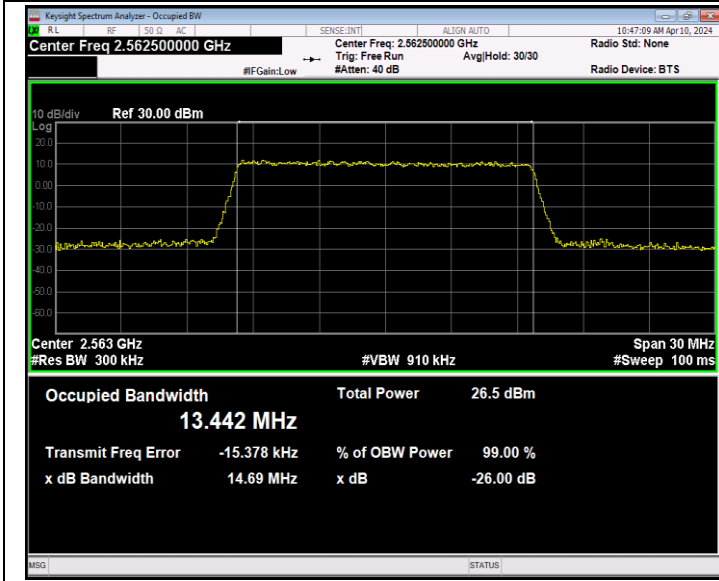

Band7-15MHz-QPSK-21375-75RB#0-PASS

Band7-15MHz-16QAM-20825-75RB#0-PASS

Band7-15MHz-16QAM-21100-75RB#0-PASS

Band7-15MHz-16QAM-21375-75RB#0-PASS

Band7-15MHz-64QAM-20825-75RB#0-PASS

Band7-15MHz-64QAM-21100-75RB#0-PASS