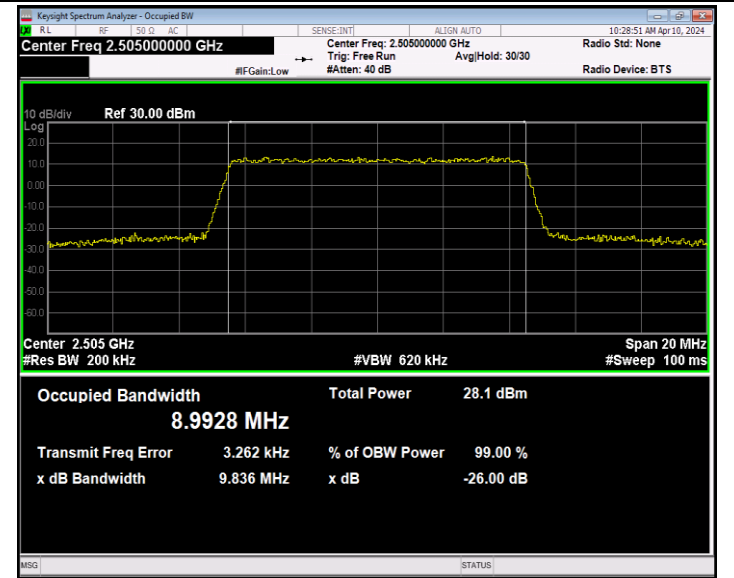

Band7-5MHz-64QAM-21100-25RB#0-PASS

Band7-10MHz-QPSK-20800-50RB#0-PASS