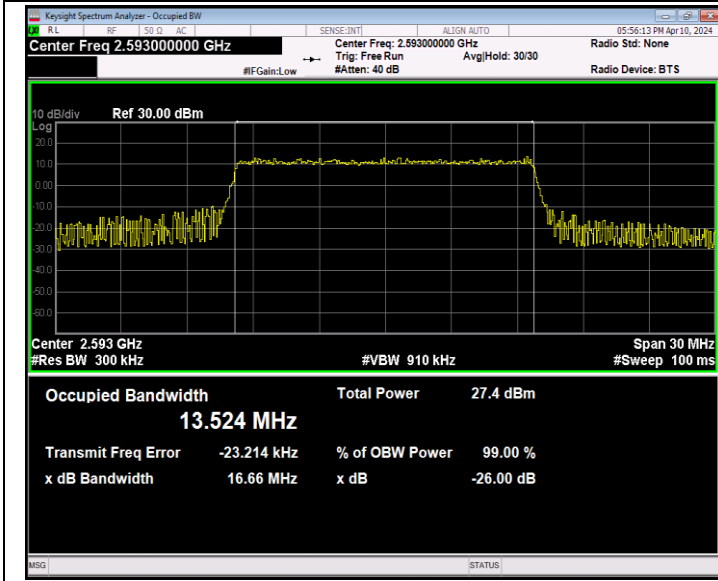

Band41-15MHz-QPSK-41515-75RB#0-PASS

Band41-15MHz-16QAM-40620-75RB#0-PASS