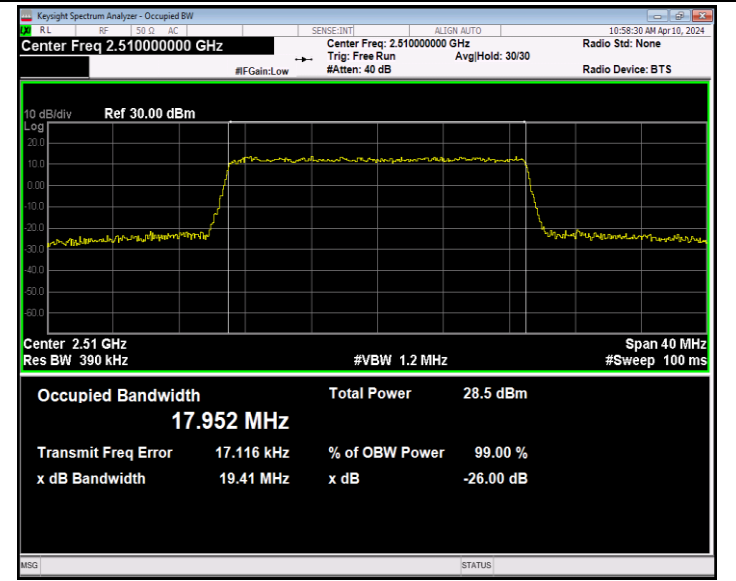

Band7-15MHz-64QAM-21100-75RB#0-PASS

Band7-20MHz-QPSK-20850-100RB#0-PASS