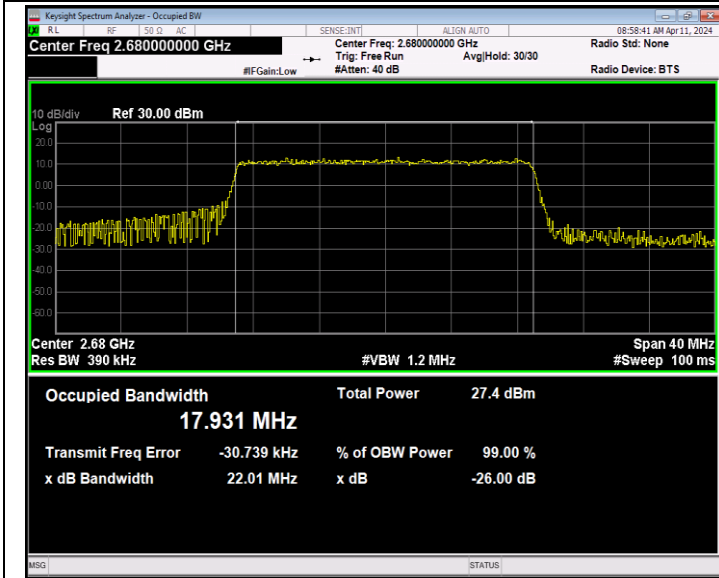

Band41-15MHz-64QAM-41515-75RB#0-PASS

Band41-20MHz-QPSK-39750-100RB#0-PASS

Band41-20MHz-QPSK-40620-100RB#0-PASS

Band41-20MHz-QPSK-41490-100RB#0-PASS

Band41-20MHz-16QAM-39750-100RB#0-PASS

Band41-20MHz-16QAM-40620-100RB#0-PASS