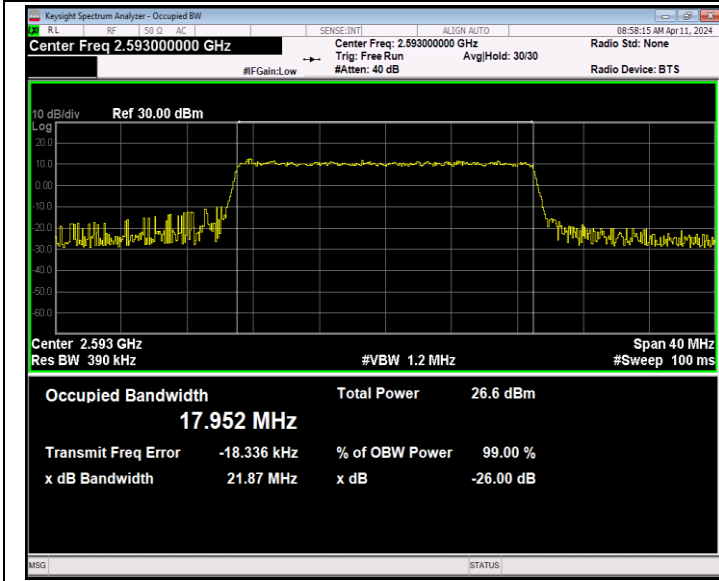

Band41-20MHz-16QAM-41490-100RB#0-PASS

Band41-20MHz-64QAM-40620-100RB#0-PASS