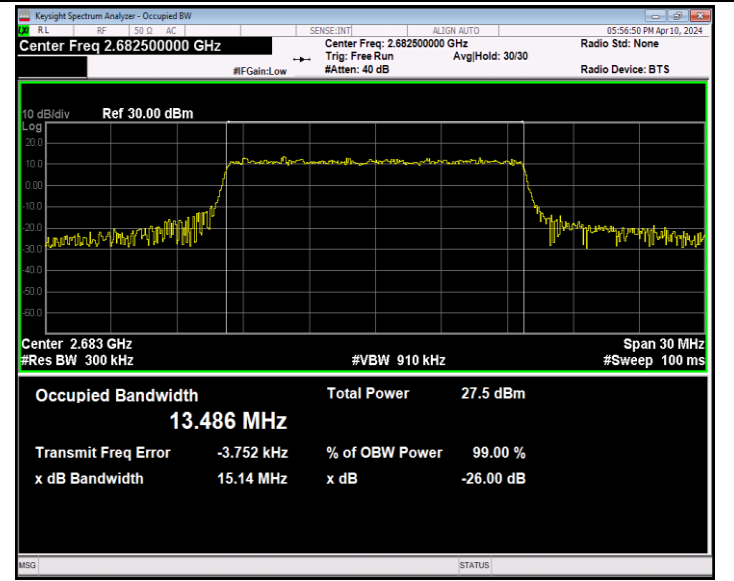

Band41-15MHz-16QAM-39725-75RB#0-PASS

Band41-15MHz-16QAM-41515-75RB#0-PASS