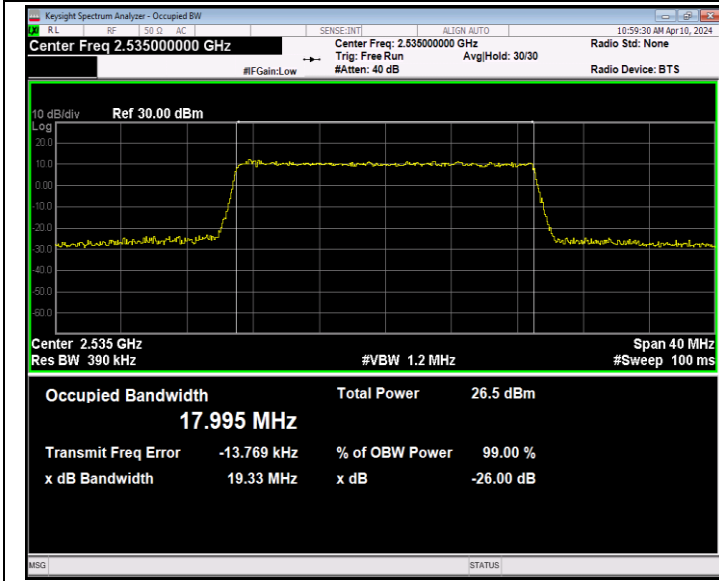

Band7-20MHz-16QAM-21350-100RB#0-PASS

Band7-20MHz-64QAM-21100-100RB#0-PASS