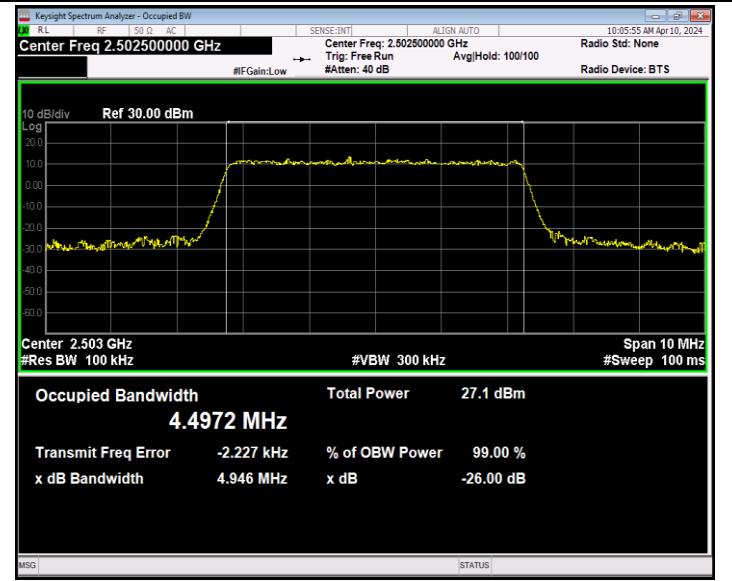

Band7-5MHz-QPSK-21425-25RB#0-PASS

Band7-5MHz-16QAM-20775-25RB#0-PASS

Band7-5MHz-16QAM-21100-25RB#0-PASS

Band7-5MHz-16QAM-21425-25RB#0-PASS

Band7-5MHz-64QAM-20775-25RB#0-PASS

Band7-5MHz-64QAM-21100-25RB#0-PASS