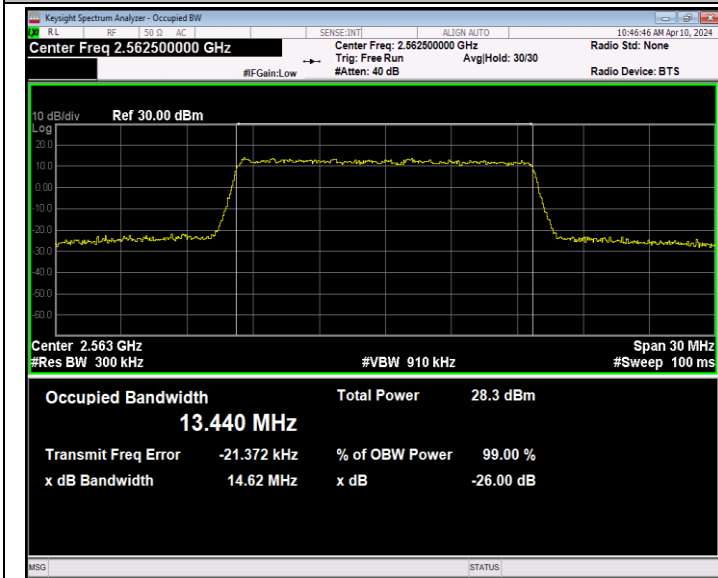

Band7-10MHz-16QAM-21400-50RB#0-PASS

Band7-10MHz-64QAM-20800-50RB#0-PASS

Band7-10MHz-64QAM-21100-50RB#0-PASS

Band7-10MHz-64QAM-21400-50RB#0-PASS

Band7-15MHz-QPSK-20825-75RB#0-PASS

Band7-15MHz-QPSK-21100-75RB#0-PASS