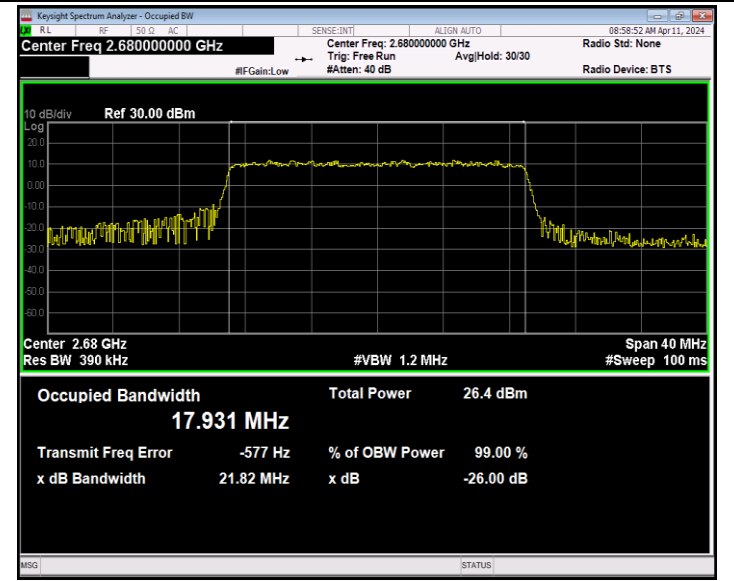

Band41-20MHz-64QAM-39750-100RB#0-PASS

Band41-20MHz-64QAM-41490-100RB#0-PASS