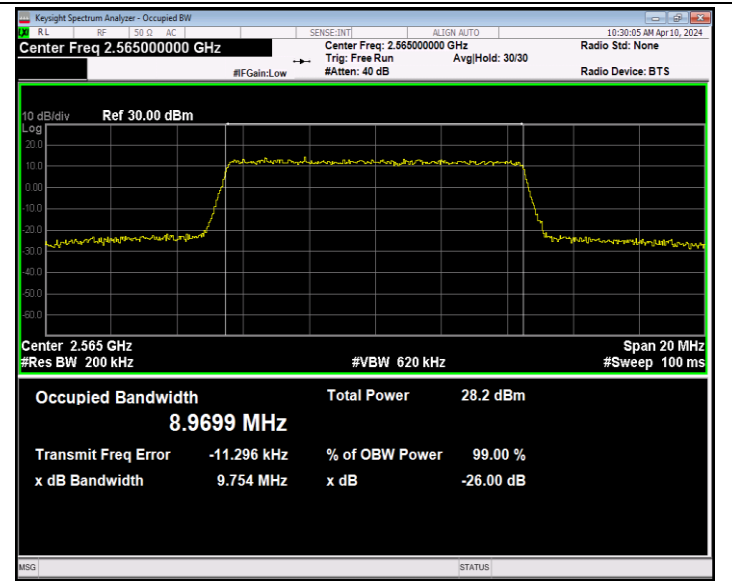

Band7-10MHz-QPSK-20800-50RB#0-PASS

Band7-10MHz-QPSK-21400-50RB#0-PASS