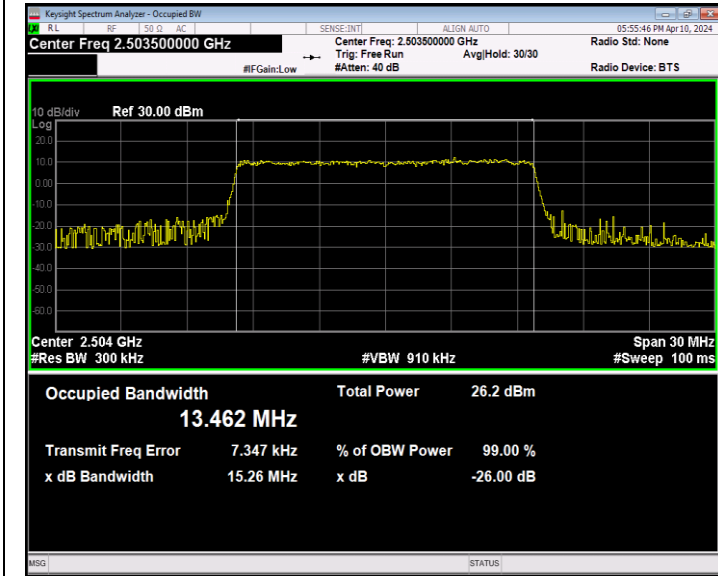

Band41-15MHz-QPSK-41515-75RB#0-PASS

Band41-15MHz-16QAM-39725-75RB#0-PASS

Band41-15MHz-16QAM-40620-75RB#0-PASS

Band41-15MHz-16QAM-41515-75RB#0-PASS

Band41-15MHz-64QAM-39725-75RB#0-PASS

Band41-15MHz-64QAM-40620-75RB#0-PASS