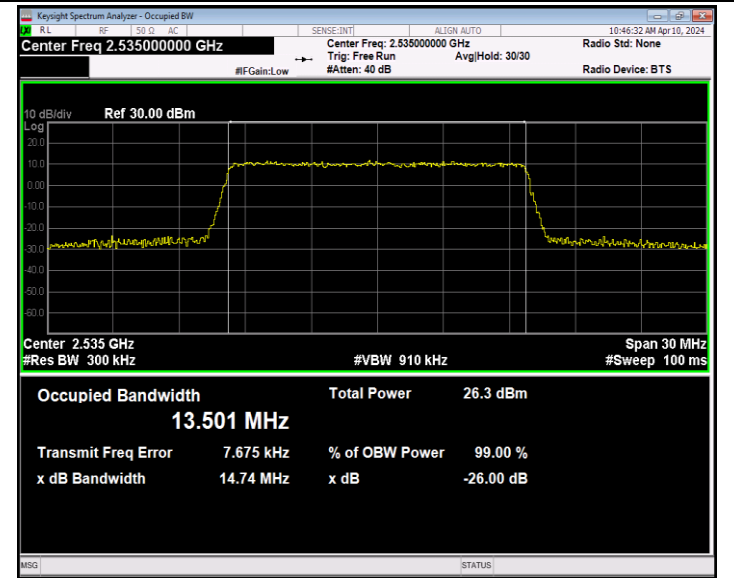

Band7-15MHz-QPSK-21375-75RB#0-PASS

Band7-15MHz-16QAM-20825-75RB#0-PASS

Band7-15MHz-16QAM-21100-75RB#0-PASS

Band7-15MHz-16QAM-21375-75RB#0-PASS

Band7-15MHz-64QAM-20825-75RB#0-PASS

Band7-15MHz-64QAM-21100-75RB#0-PASS