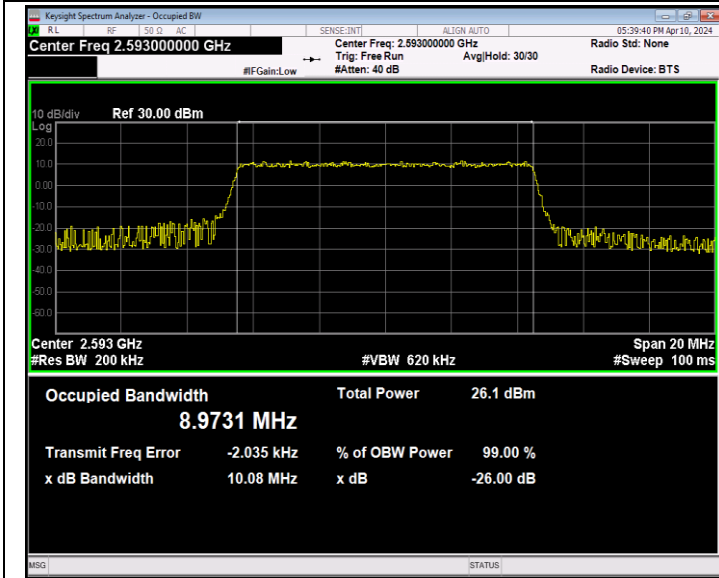

Band41-10MHz-16QAM-41540-50RB#0-PASS

Band41-10MHz-64QAM-40620-50RB#0-PASS