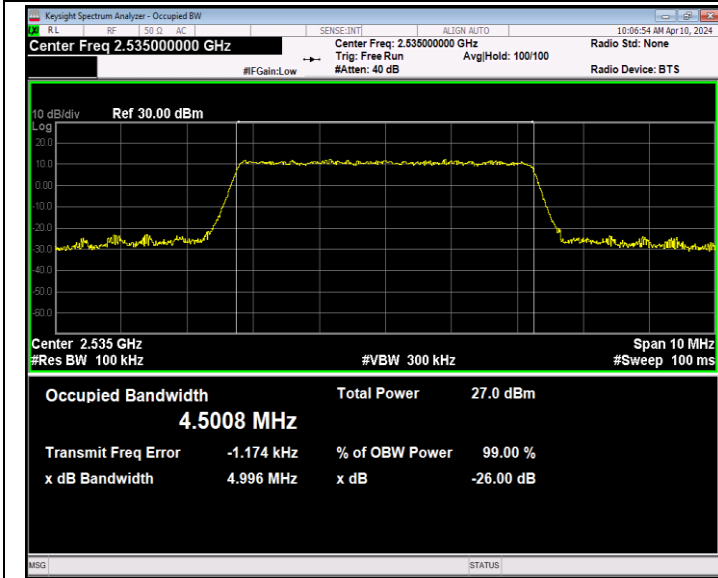

Band7-5MHz-QPSK-21425-25RB#0-PASS

Band7-5MHz-16QAM-20775-25RB#0-PASS

Band7-5MHz-16QAM-21100-25RB#0-PASS

Band7-5MHz-16QAM-21425-25RB#0-PASS

Band7-5MHz-64QAM-20775-25RB#0-PASS

Band7-5MHz-64QAM-21100-25RB#0-PASS