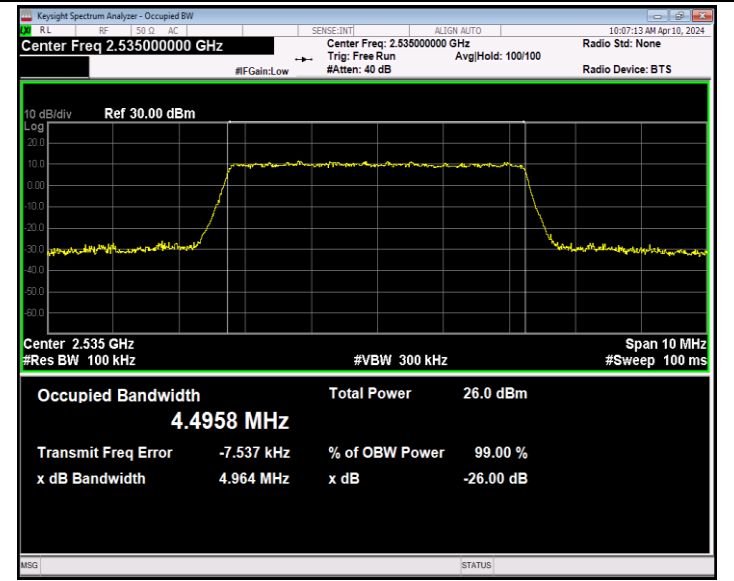

Band7-5MHz-QPSK-21425-25RB#0-PASS

Band7-5MHz-16QAM-20775-25RB#0-PASS

Band7-5MHz-16QAM-21100-25RB#0-PASS

Band7-5MHz-16QAM-21425-25RB#0-PASS

Band7-5MHz-64QAM-20775-25RB#0-PASS

Band7-5MHz-64QAM-21100-25RB#0-PASS