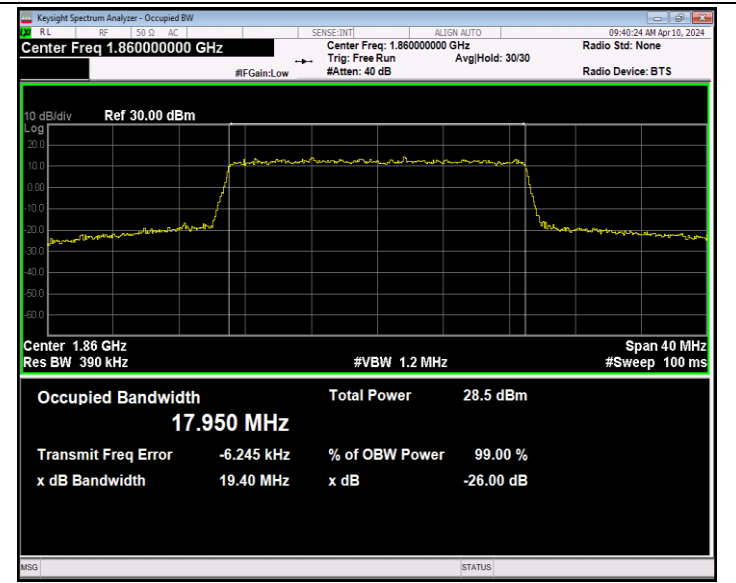

Band2-20MHz-QPSK-18700-100RB#0-PASS