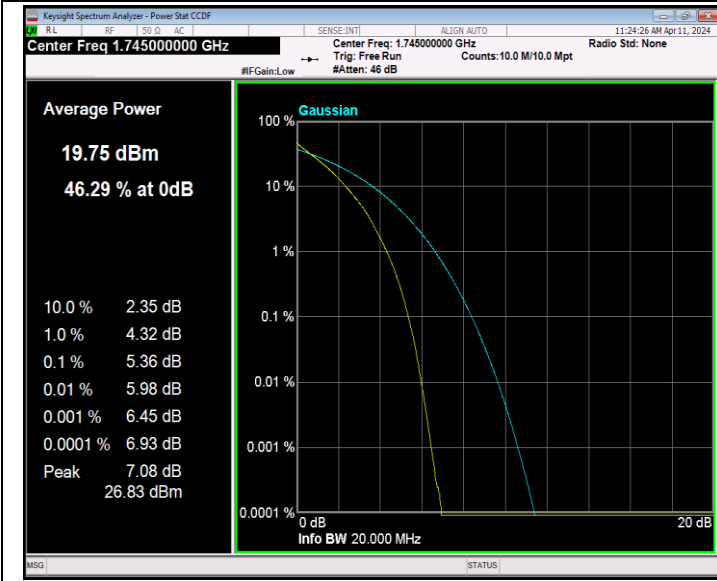

Band66-20MHz-QPSK-132322-100RB#0-PASS

Band66-20MHz-16QAM-132322-100RB#0-PASS

Band66-20MHz-64QAM-132322-100RB#0-PASS

Appendix C: 26dB Bandwidth and Occupied Bandwidth

Test Result

Band	Bandwidth	Modulation	Channel	RB Configuration	Occupied Bandwidth (MHz)	26dB Bandwidth (MHz)	Verdict
Band2	1.4MHz	QPSK	18607	6RB#0	1.0946	1.319	PASS
Band2	1.4MHz	QPSK	18900	6RB#0	1.0936	1.315	PASS
Band2	1.4MHz	QPSK	19193	6RB#0	1.0907	1.291	PASS
Band2	1.4MHz	16QAM	18607	6RB#0	1.0999	1.303	PASS
Band2	1.4MHz	16QAM	18900	6RB#0	1.0985	1.291	PASS
Band2	1.4MHz	16QAM	19193	6RB#0	1.0952	1.324	PASS
Band2	1.4MHz	64QAM	18607	6RB#0	1.0906	1.316	PASS
Band2	1.4MHz	64QAM	18900	6RB#0	1.0907	1.283	PASS
Band2	1.4MHz	64QAM	19193	6RB#0	1.0958	1.330	PASS
Band2	3MHz	QPSK	18615	15RB#0	2.6952	2.920	PASS
Band2	3MHz	QPSK	18900	15RB#0	2.6908	2.926	PASS
Band2	3MHz	QPSK	19185	15RB#0	2.6979	2.920	PASS
Band2	3MHz	16QAM	18615	15RB#0	2.6872	2.906	PASS
Band2	3MHz	16QAM	18900	15RB#0	2.6846	2.923	PASS
Band2	3MHz	16QAM	19185	15RB#0	2.6943	2.923	PASS
Band2	3MHz	64QAM	18615	15RB#0	2.6964	2.929	PASS
Band2	3MHz	64QAM	18900	15RB#0	2.6930	2.925	PASS
Band2	3MHz	64QAM	19185	15RB#0	2.6902	2.927	PASS
Band2	5MHz	QPSK	18625	25RB#0	4.5075	5.009	PASS
Band2	5MHz	QPSK	18900	25RB#0	4.5014	4.979	PASS
Band2	5MHz	QPSK	19175	25RB#0	4.4936	4.968	PASS
Band2	5MHz	16QAM	18625	25RB#0	4.4960	4.981	PASS
Band2	5MHz	16QAM	18900	25RB#0	4.4922	4.936	PASS
Band2	5MHz	16QAM	19175	25RB#0	4.5017	4.989	PASS
Band2	5MHz	64QAM	18625	25RB#0	4.4996	4.961	PASS
Band2	5MHz	64QAM	18900	25RB#0	4.4933	4.951	PASS
Band2	5MHz	64QAM	19175	25RB#0	4.4975	4.949	PASS
Band2	10MHz	QPSK	18650	50RB#0	8.9946	9.903	PASS
Band2	10MHz	QPSK	18900	50RB#0	8.9847	9.822	PASS
Band2	10MHz	QPSK	19150	50RB#0	8.9722	9.714	PASS
Band2	10MHz	16QAM	18650	50RB#0	8.9926	9.796	PASS
Band2	10MHz	16QAM	18900	50RB#0	8.9757	9.791	PASS
Band2	10MHz	16QAM	19150	50RB#0	8.9874	9.779	PASS