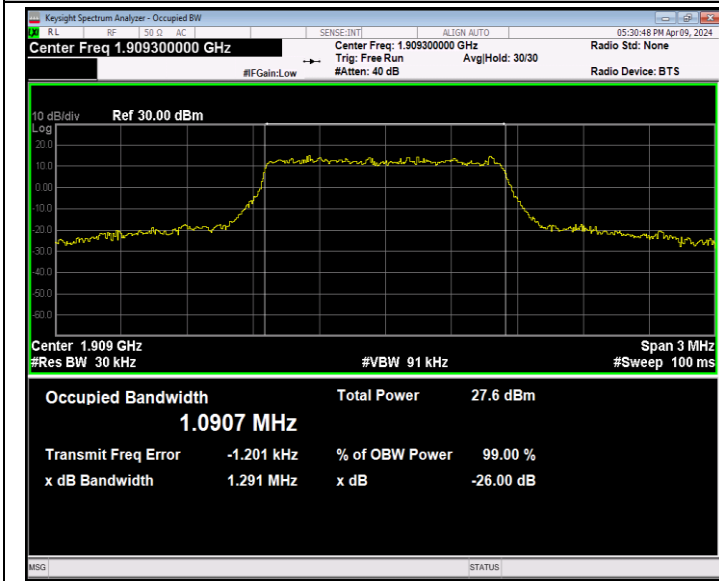

Band2-1.4MHz-QPSK-19193-6RB#0-PASS