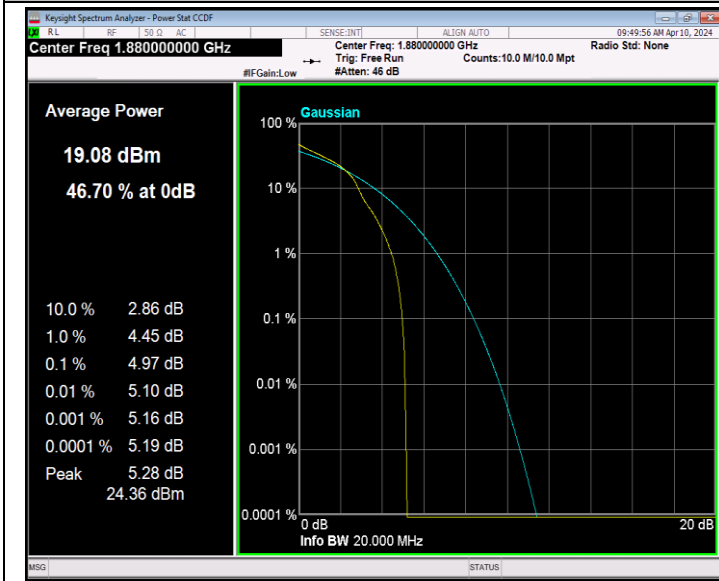

Band2-20MHz-16QAM-18900-1RB#0-PASS