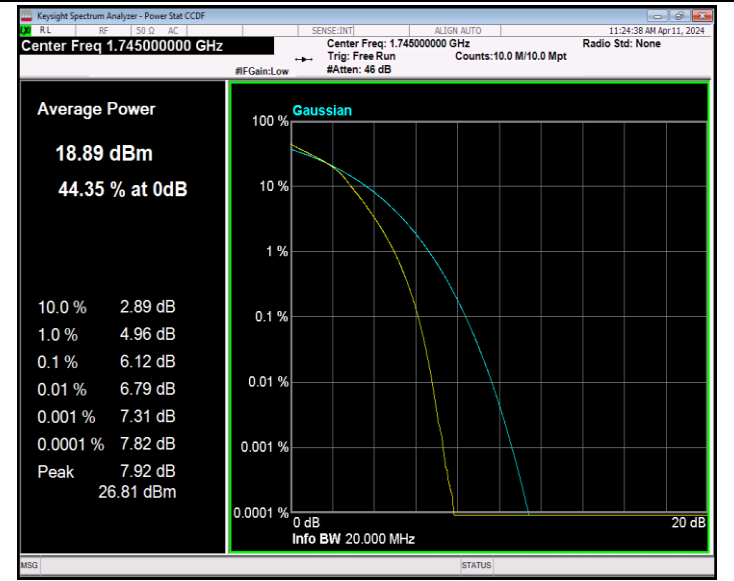

Band66-20MHz-QPSK-132322-100RB#0-PASS

Band66-20MHz-16QAM-132322-100RB#0-PASS

Band66-20MHz-64QAM-132322-100RB#0-PASS

Appendix C: 26dB Bandwidth and Occupied Bandwidth

Test Result

Band	Bandwidth	Modulation	Channel	RB Configuration	Occupied Bandwidth (MHz)	26dB Bandwidth (MHz)	Verdict
Band2	1.4MHz	QPSK	18607	6RB#0	1.0946	1.319	PASS
Band2	1.4MHz	QPSK	18900	6RB#0	1.0936	1.315	PASS
Band2	1.4MHz	QPSK	19193	6RB#0	1.0907	1.291	PASS
Band2	1.4MHz	16QAM	18607	6RB#0	1.0999	1.303	PASS
Band2	1.4MHz	16QAM	18900	6RB#0	1.0985	1.291	PASS
Band2	1.4MHz	16QAM	19193	6RB#0	1.0952	1.324	PASS
Band2	1.4MHz	64QAM	18607	6RB#0	1.0906	1.316	PASS
Band2	1.4MHz	64QAM	18900	6RB#0	1.0907	1.283	PASS
Band2	1.4MHz	64QAM	19193	6RB#0	1.0958	1.330	PASS
Band2	3MHz	QPSK	18615	15RB#0	2.6952	2.920	PASS
Band2	3MHz	QPSK	18900	15RB#0	2.6908	2.926	PASS
Band2	3MHz	QPSK	19185	15RB#0	2.6979	2.920	PASS
Band2	3MHz	16QAM	18615	15RB#0	2.6872	2.906	PASS
Band2	3MHz	16QAM	18900	15RB#0	2.6846	2.923	PASS
Band2	3MHz	16QAM	19185	15RB#0	2.6943	2.923	PASS
Band2	3MHz	64QAM	18615	15RB#0	2.6964	2.929	PASS
Band2	3MHz	64QAM	18900	15RB#0	2.6930	2.925	PASS
Band2	3MHz	64QAM	19185	15RB#0	2.6902	2.927	PASS
Band2	5MHz	QPSK	18625	25RB#0	4.5075	5.009	PASS
Band2	5MHz	QPSK	18900	25RB#0	4.5014	4.979	PASS
Band2	5MHz	QPSK	19175	25RB#0	4.4936	4.968	PASS
Band2	5MHz	16QAM	18625	25RB#0	4.4960	4.981	PASS
Band2	5MHz	16QAM	18900	25RB#0	4.4922	4.936	PASS
Band2	5MHz	16QAM	19175	25RB#0	4.5017	4.989	PASS
Band2	5MHz	64QAM	18625	25RB#0	4.4996	4.961	PASS
Band2	5MHz	64QAM	18900	25RB#0	4.4933	4.951	PASS
Band2	5MHz	64QAM	19175	25RB#0	4.4975	4.949	PASS
Band2	10MHz	QPSK	18650	50RB#0	8.9946	9.903	PASS
Band2	10MHz	QPSK	18900	50RB#0	8.9847	9.822	PASS
Band2	10MHz	QPSK	19150	50RB#0	8.9722	9.714	PASS
Band2	10MHz	16QAM	18650	50RB#0	8.9926	9.796	PASS
Band2	10MHz	16QAM	18900	50RB#0	8.9757	9.791	PASS
Band2	10MHz	16QAM	19150	50RB#0	8.9874	9.779	PASS