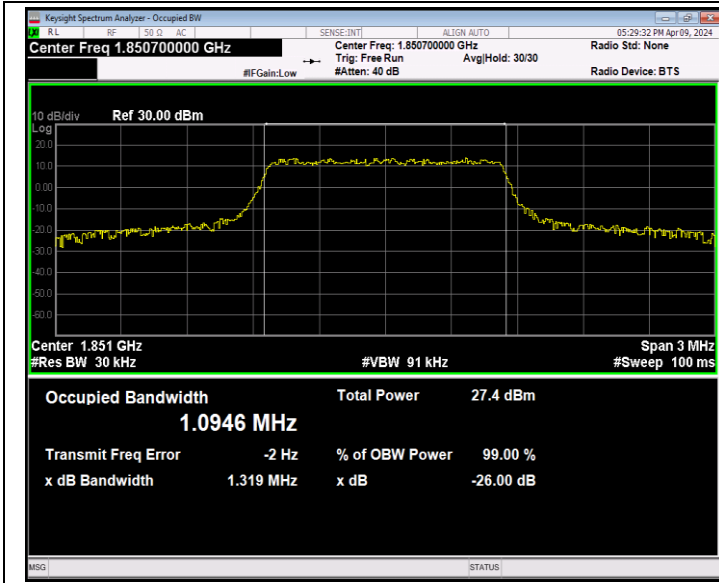

Test Graphs

Band2-1.4MHz-QPSK-18607-6RB#0-PASS