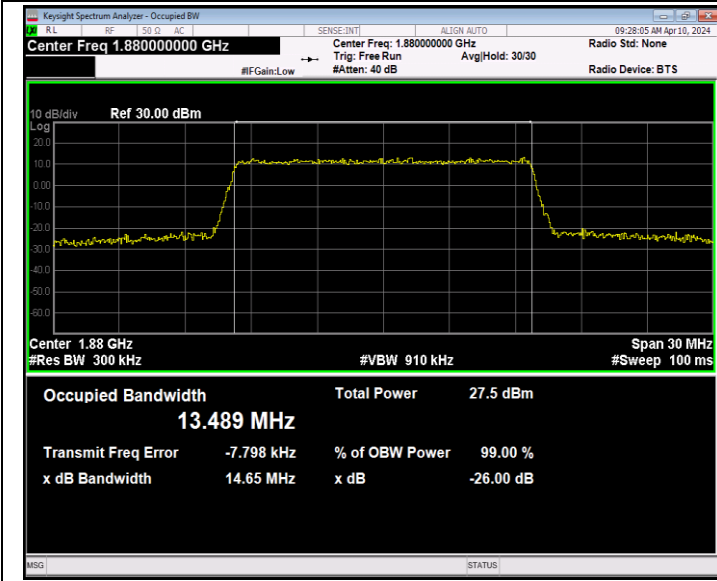

Band2-15MHz-QPSK-18675-75RB#0-PASS

Band2-15MHz-QPSK-18900-75RB#0-PASS

Band2-15MHz-QPSK-19125-75RB#0-PASS

Band2-15MHz-16QAM-18675-75RB#0-PASS

Band2-15MHz-16QAM-18900-75RB#0-PASS

Band2-15MHz-16QAM-19125-75RB#0-PASS