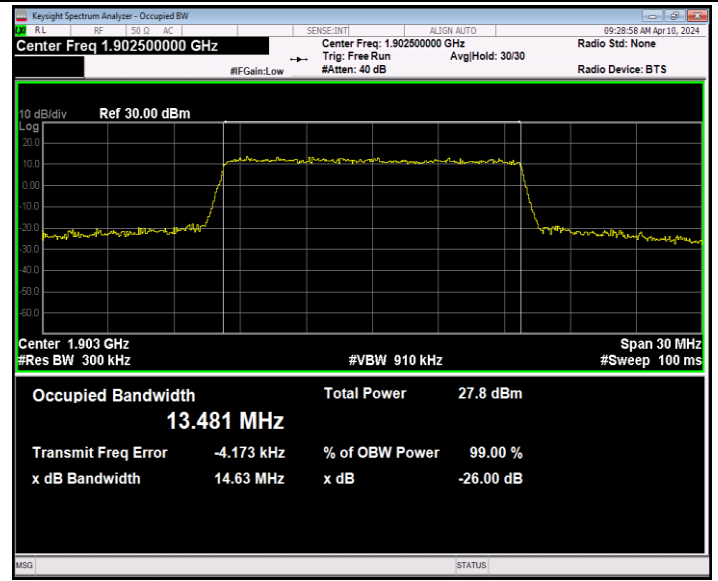

Band2-15MHz-QPSK-18675-75RB#0-PASS

Band2-15MHz-QPSK-18900-75RB#0-PASS

Band2-15MHz-QPSK-19125-75RB#0-PASS

Band2-15MHz-16QAM-18675-75RB#0-PASS

Band2-15MHz-16QAM-18900-75RB#0-PASS

Band2-15MHz-16QAM-19125-75RB#0-PASS