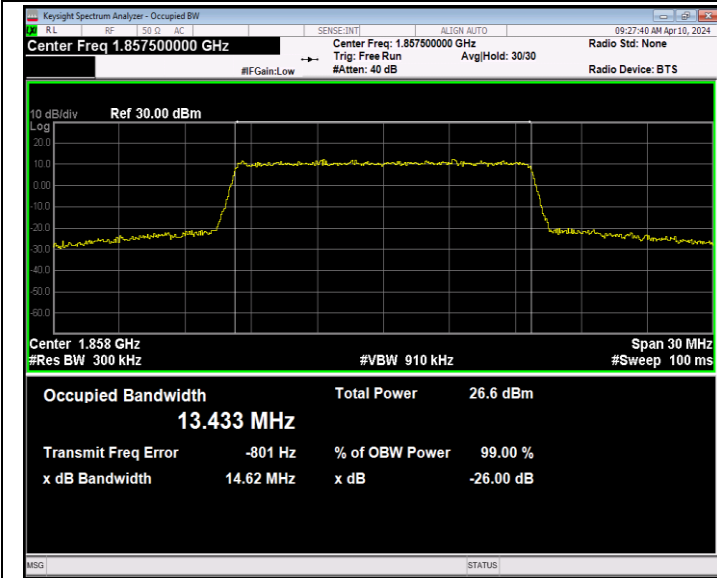

Band2-15MHz-QPSK-18675-75RB#0-PASS

Band2-15MHz-QPSK-18900-75RB#0-PASS

Band2-15MHz-QPSK-19125-75RB#0-PASS

Band2-15MHz-16QAM-18675-75RB#0-PASS

Band2-15MHz-16QAM-18900-75RB#0-PASS

Band2-15MHz-16QAM-19125-75RB#0-PASS