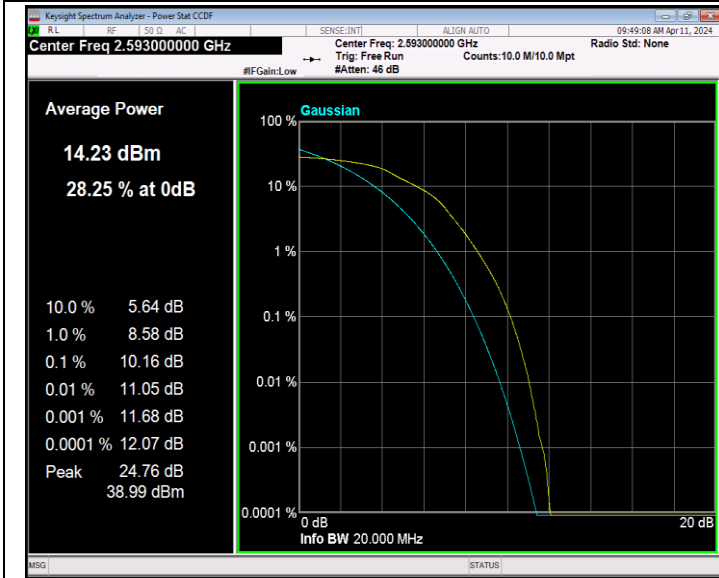

Band41-20MHz-16QAM-40620-100RB#0-PASS