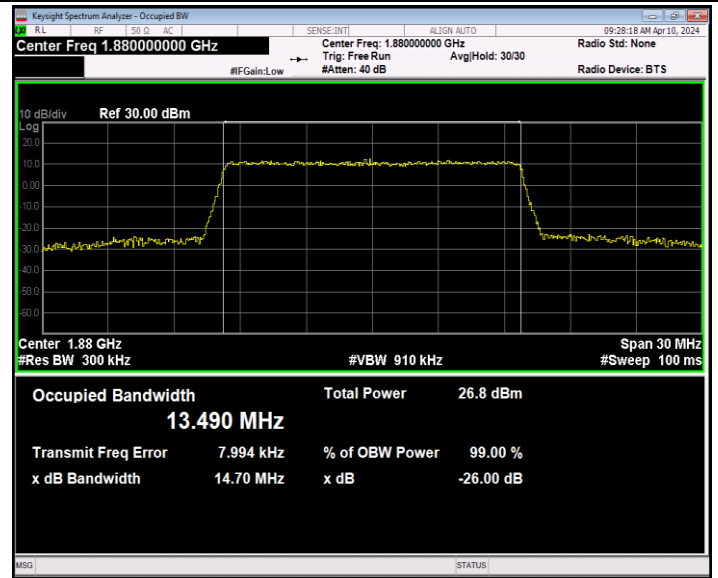

Band2-15MHz-64QAM-18900-75RB#0-PASS