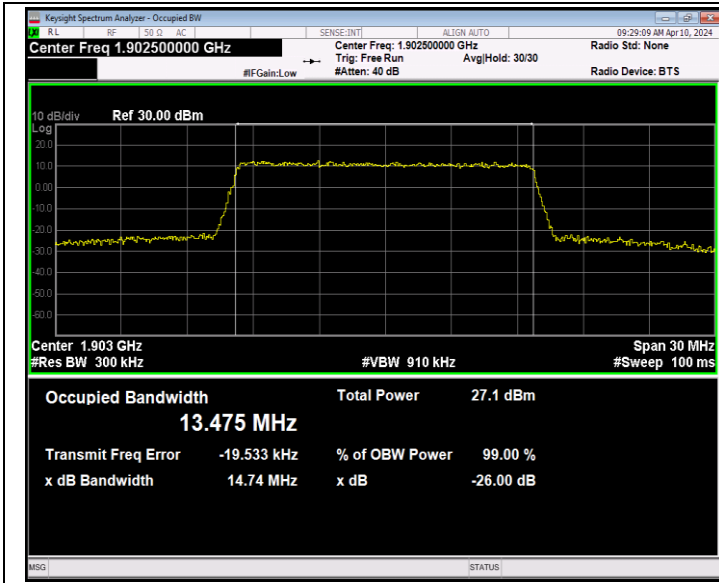

Band2-15MHz-64QAM-19125-75RB#0-PASS