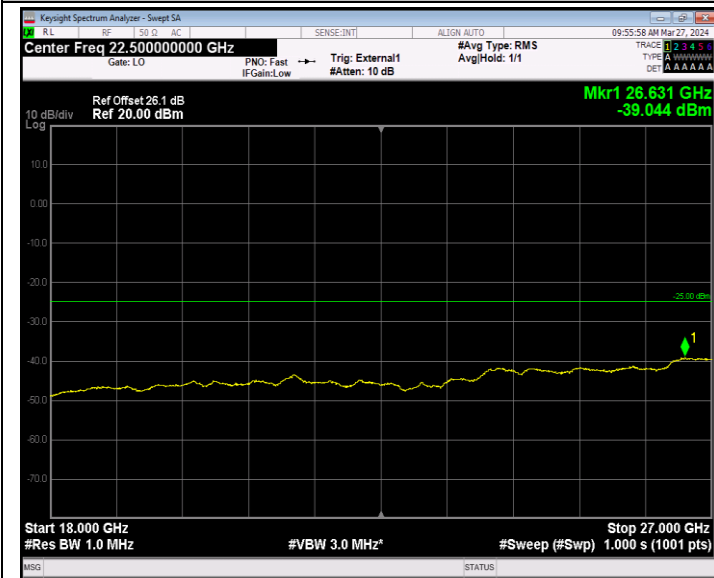

Band41_5MHz_64QAM_41565_1RB#0_18000~27000_18000~27

000