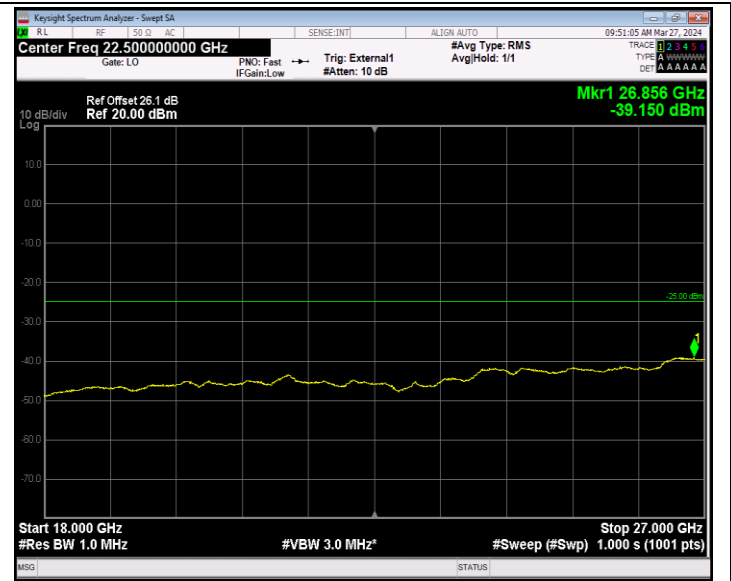

Band41_5MHz_QPSK_40620_1RB#0_18000~27000_18000~27000

00