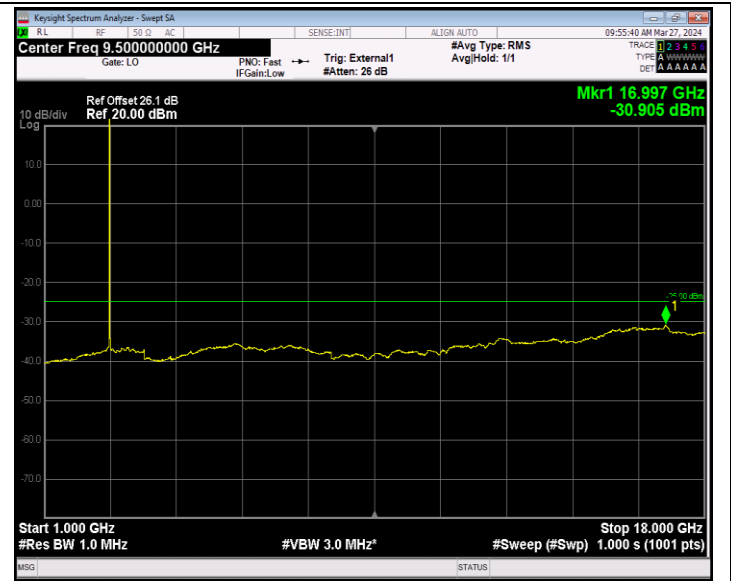

Band41_5MHz_64QAM_39675_1RB#0_18000~27000_18000~27000

Band41_5MHz_64QAM_40620_1RB#0_30~1000_30~1000

Band41_5MHz_64QAM_40620_1RB#0_1000~18000_1000~18000

Band41_5MHz_64QAM_40620_1RB#0_18000~27000_18000~27000