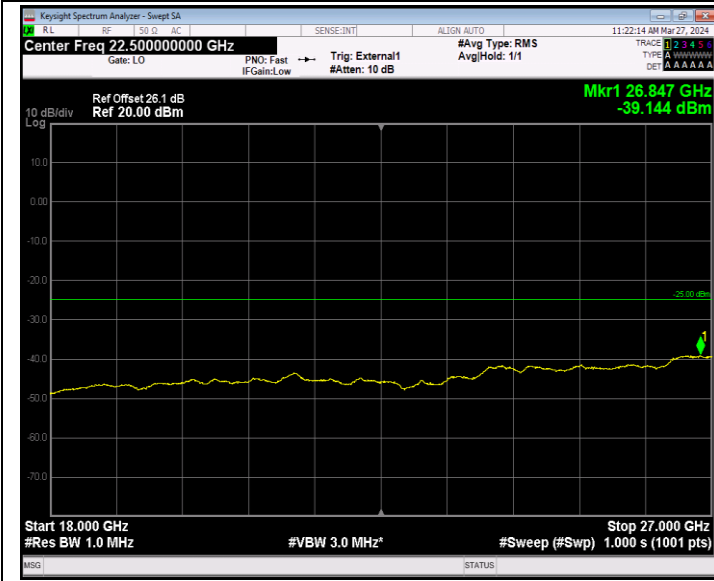

Band41_20MHz_QPSK_40620_1RB#0_18000~27000_18000~27000
000