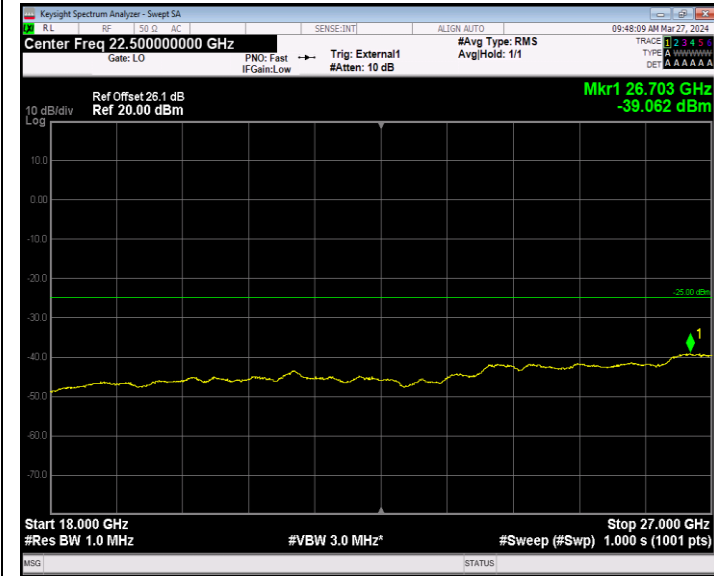

Band41_5MHz_QPSK_39675_1RB#0_18000~27000_18000~270