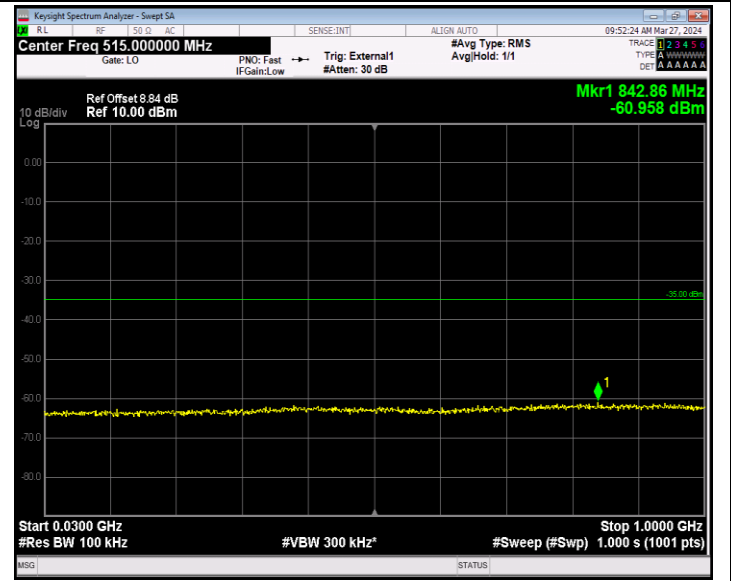

Band41_5MHz_64QAM_40620_1RB#0_30~1000_30~1000