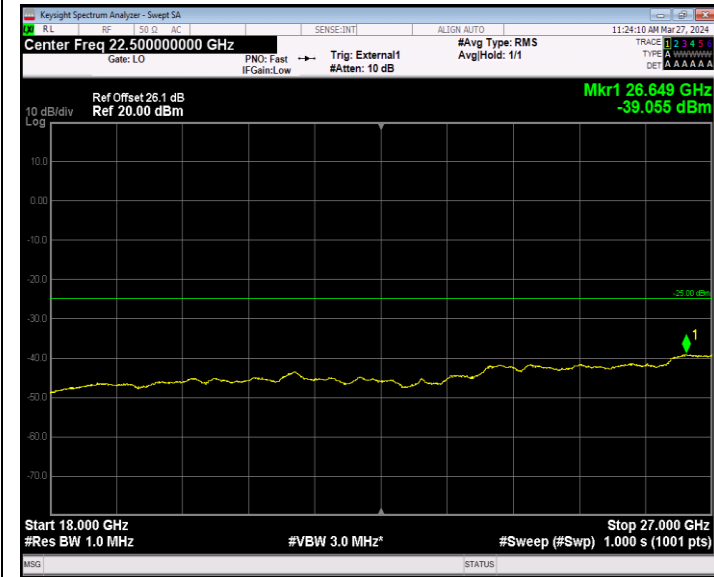

Band41_20MHz_64QAM_40620_1RB#0_18000~27000_18000~27000