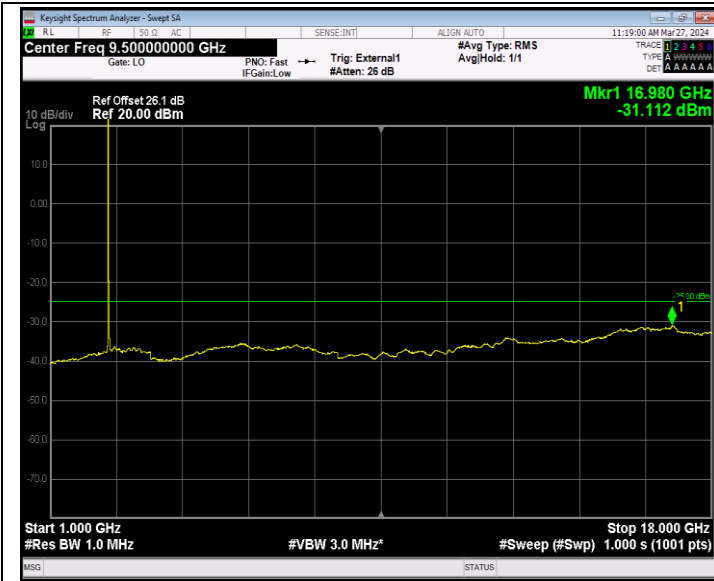

Band41_5MHz_64QAM_41565_1RB#0_30~1000_30~1000

Band41_5MHz_64QAM_41565_1RB#0_1000~18000_1000~1800

0

Band41_5MHz_64QAM_41565_1RB#0_18000~27000_18000~27

Band41_20MHz_QPSK_39750_1RB#0_30~1000_30~1000

000

Band41_20MHz_QPSK_39750_1RB#0_1000~18000_1000~1800
0