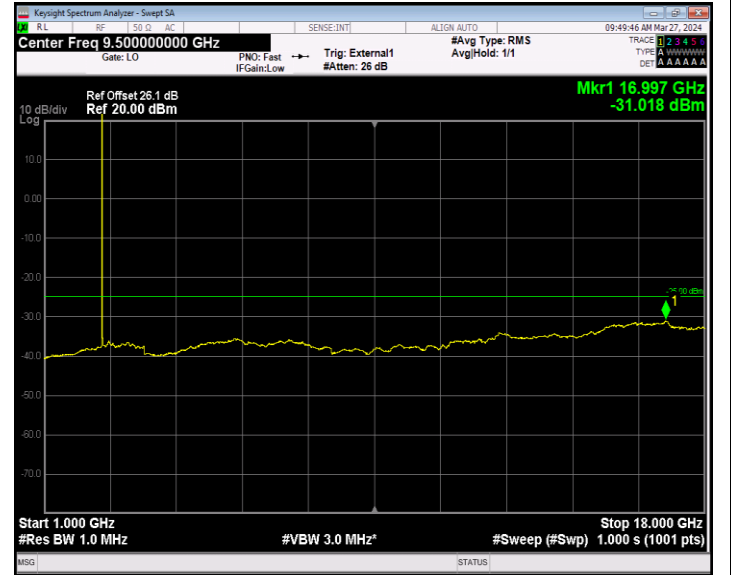

Band41_5MHz_16QAM_41565_1RB#0_30~1000_30~1000

Band41_5MHz_16QAM_41565_1RB#0_1000~18000_1000~1800
 0

Band41_5MHz_16QAM_41565_1RB#0_18000~27000_18000~27
 000

Band41_5MHz_64QAM_39675_1RB#0_30~1000_30~1000

Band41_5MHz_64QAM_39675_1RB#0_1000~18000_1000~1800
 0