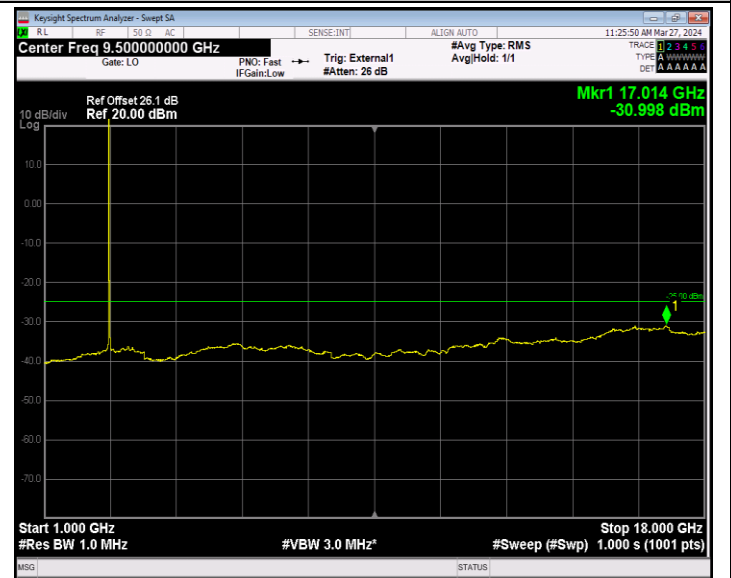

Band41_20MHz_16QAM_41490_1RB#0_1000~18000_1000~18000
00