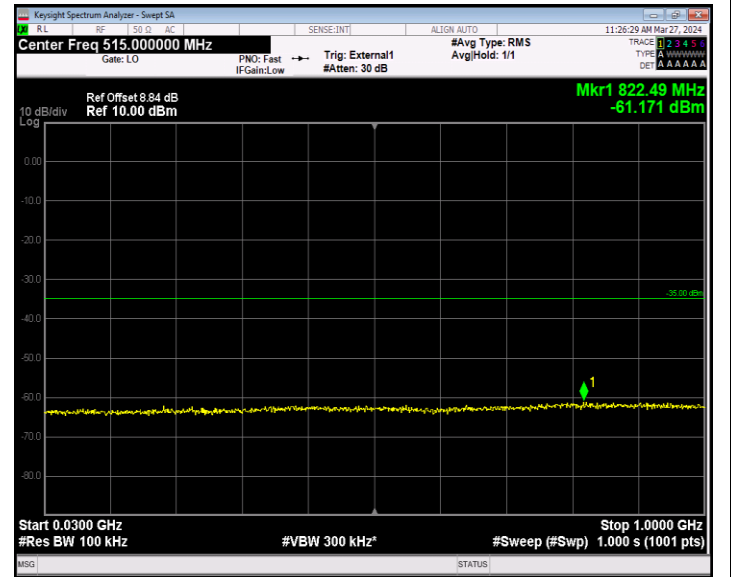

Band41_20MHz_64QAM_41490_1RB#0_30~1000_30~1000