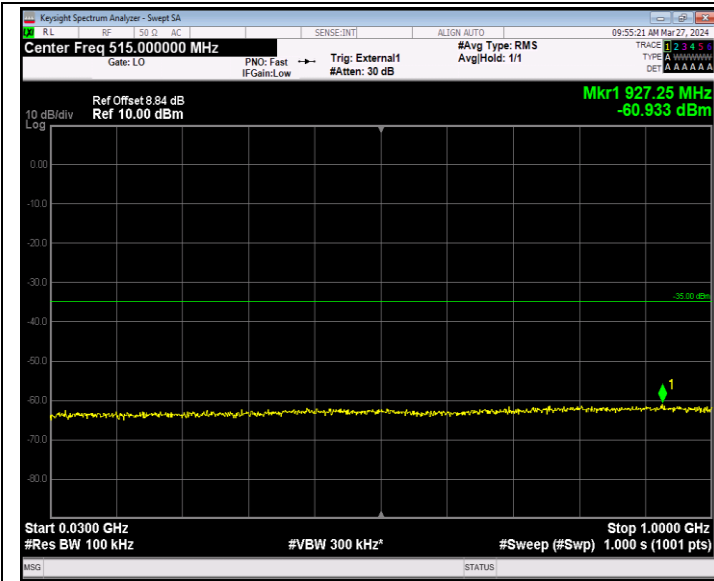

Band41_5MHz_64QAM_39675_1RB#0_18000~27000_18000~27000

Band41_5MHz_64QAM_40620_1RB#0_30~1000_30~1000

Band41_5MHz_64QAM_40620_1RB#0_1000~18000_1000~18000

Band41_5MHz_64QAM_40620_1RB#0_18000~27000_18000~27000