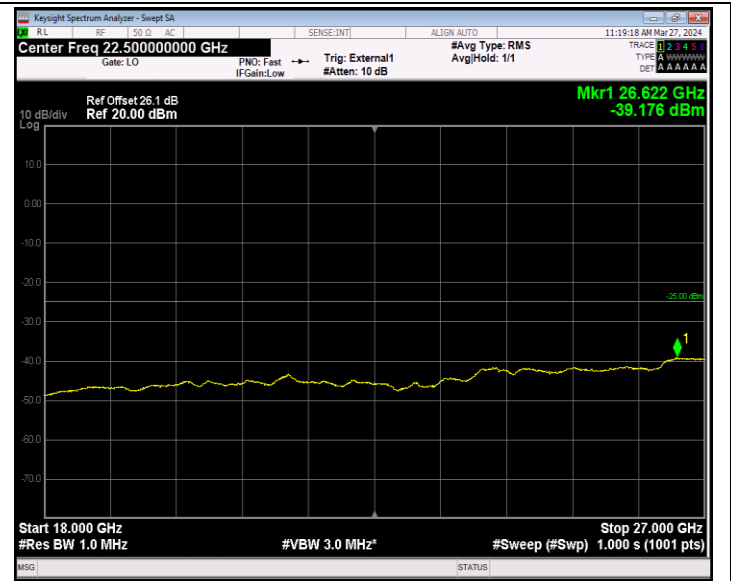

Band41_5MHz_64QAM_41565_1RB#0_30~1000_30~1000

Band41_5MHz_64QAM_41565_1RB#0_1000~18000_1000~1800

0

Band41_5MHz_64QAM_41565_1RB#0_18000~27000_18000~27

Band41_20MHz_QPSK_39750_1RB#0_30~1000_30~1000

000

Band41_20MHz_QPSK_39750_1RB#0_1000~18000_1000~1800
0