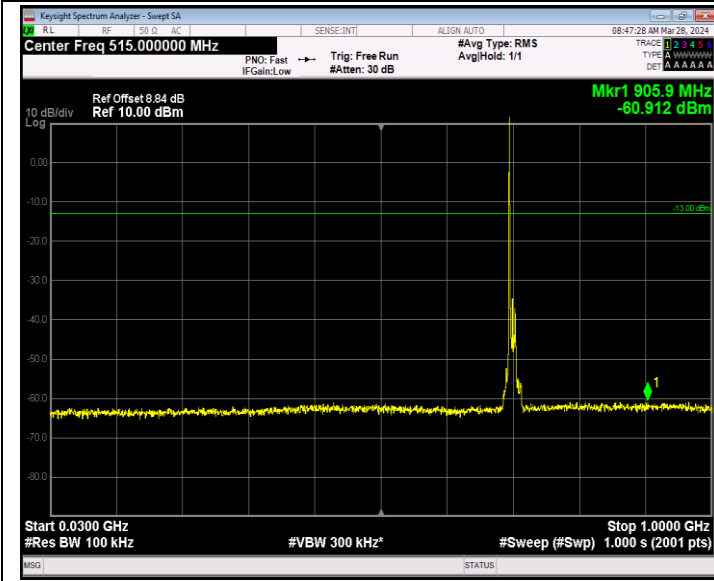

Band12_10MHz_16QAM_23095_1RB#0_30~1000_30~1000