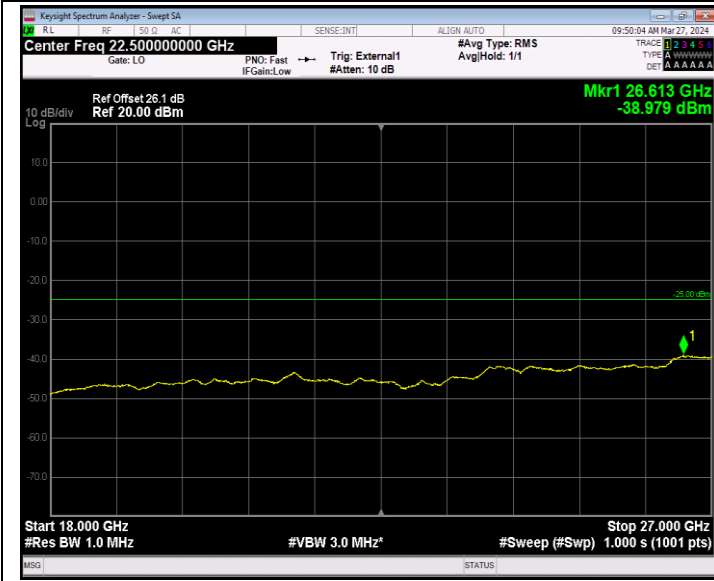

Band41_5MHz_16QAM_41565_1RB#0_30~1000_30~1000

Band41_5MHz_16QAM_41565_1RB#0_1000~18000_1000~1800
 0

Band41_5MHz_16QAM_41565_1RB#0_18000~27000_18000~27
 000

Band41_5MHz_64QAM_39675_1RB#0_30~1000_30~1000

Band41_5MHz_64QAM_39675_1RB#0_1000~18000_1000~1800
 0