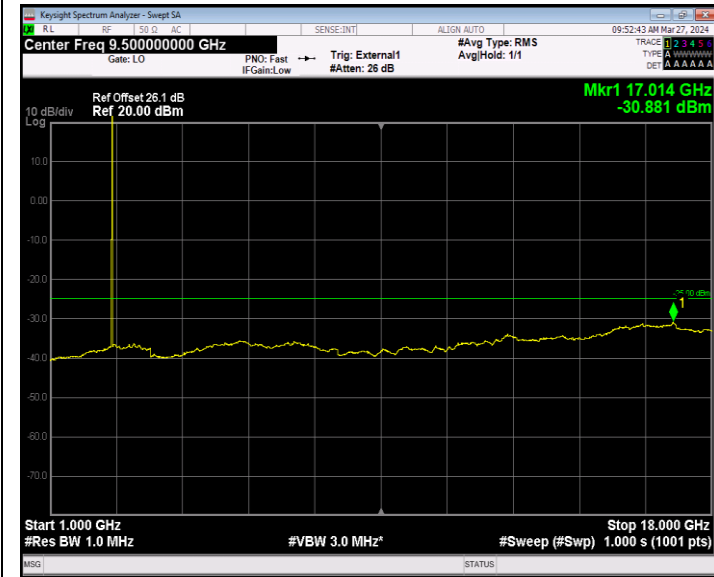

Band41_5MHz_64QAM_40620_1RB#0_1000~18000_1000~18000