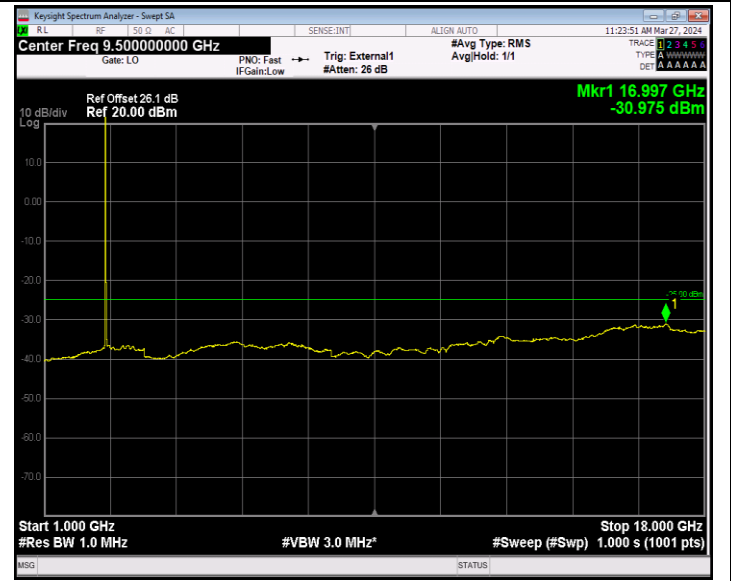

Band41_20MHz_64QAM_39750_1RB#0_30~1000_30~1000

Band41_20MHz_64QAM_39750_1RB#0_1000~18000_1000~18000
 00

Band41_20MHz_64QAM_39750_1RB#0_18000~27000_18000~27000
 7000

Band41_20MHz_64QAM_40620_1RB#0_30~1000_30~1000