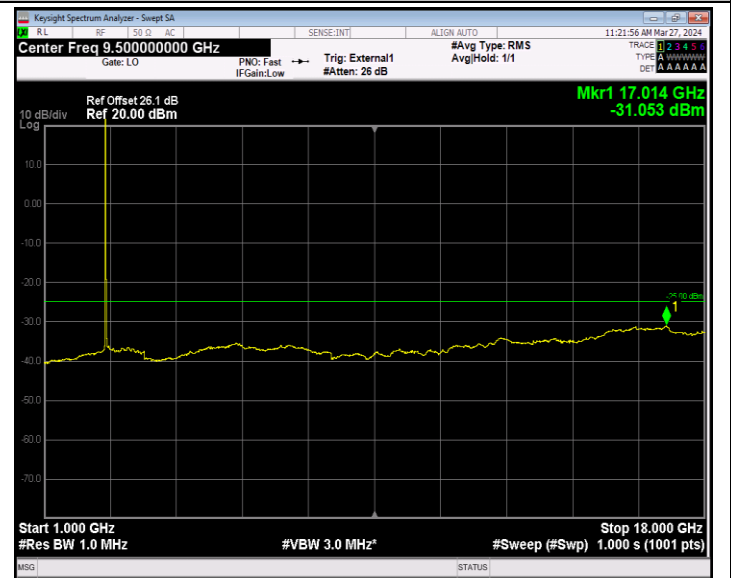

Band41_20MHz_QPSK_40620_1RB#0_1000~18000_1000~1800
0