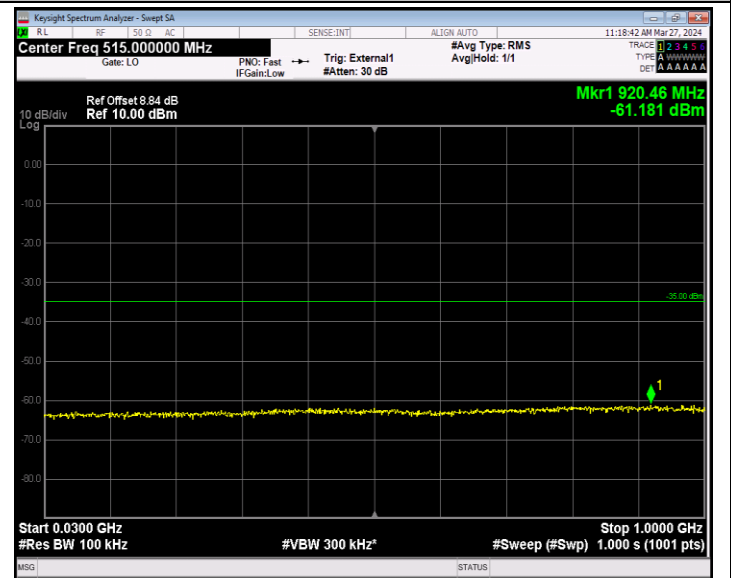

Band41_20MHz_QPSK_39750_1RB#0_30~1000_30~1000

000