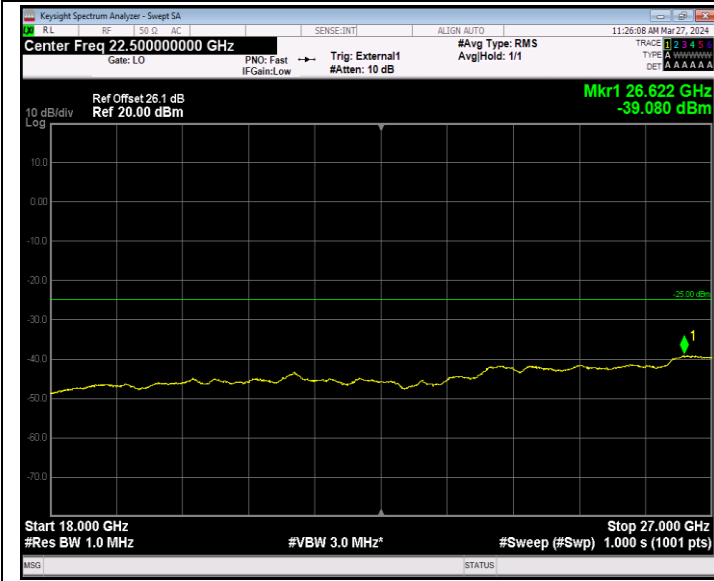

Band41_20MHz_16QAM_41490_1RB#0_18000~27000_18000~27000
7000