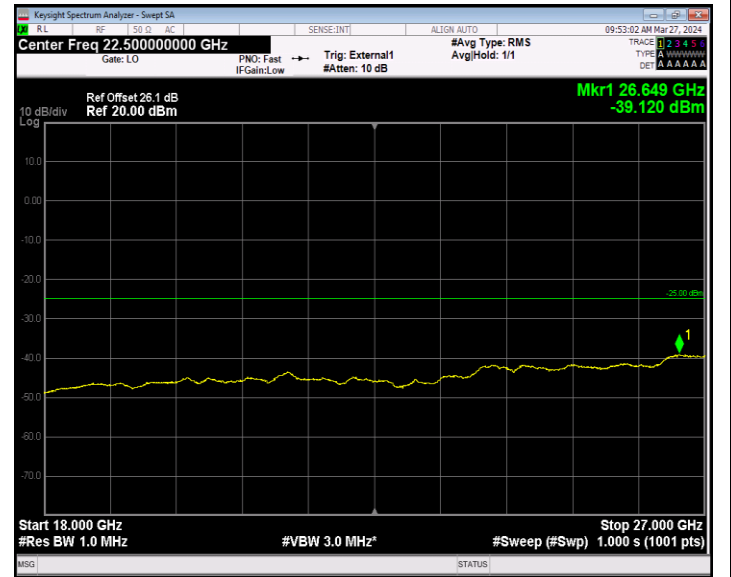

Band41_5MHz_64QAM_40620_1RB#0_18000~27000_18000~27000