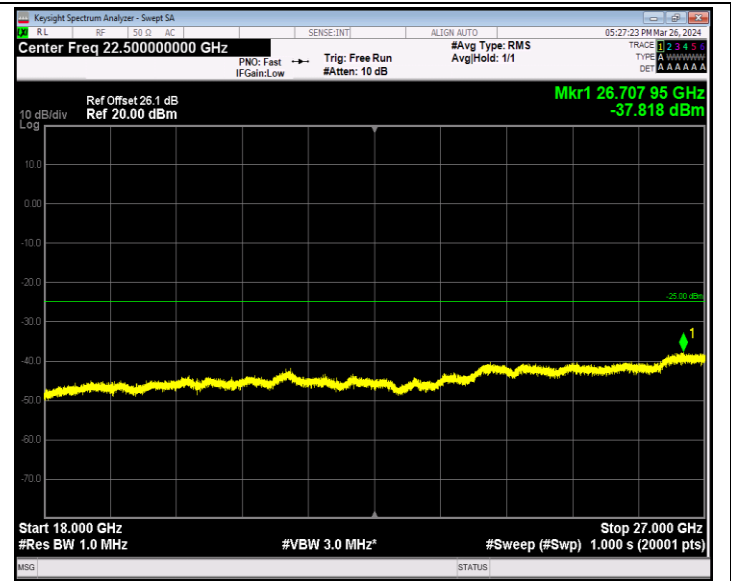

Band7_20MHz_64QAM_21100_1RB#0_30~1000_30~1000

Band7_20MHz_64QAM_21100_1RB#0_1000~18000_1000~18000
0

Band7_20MHz_64QAM_21100_1RB#0_18000~27000_18000~27000
000

Band7_20MHz_64QAM_21350_1RB#0_30~1000_30~1000