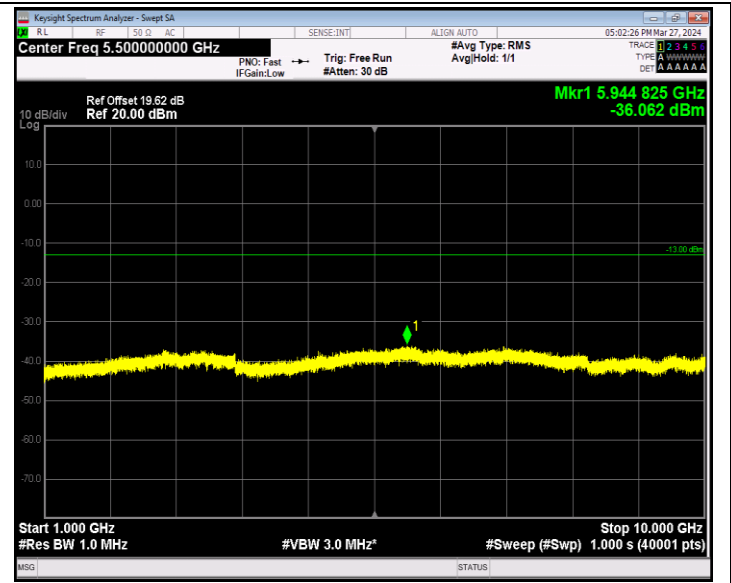

Band12_1.4MHz_QPSK_23095_1RB#0_30~1000_30~1000

Band12_1.4MHz_QPSK_23095_1RB#0_1000~10000_1000~10000
00

Band12_1.4MHz_QPSK_23173_1RB#0_30~1000_30~1000

Band12_1.4MHz_QPSK_23173_1RB#0_1000~10000_1000~10000
00