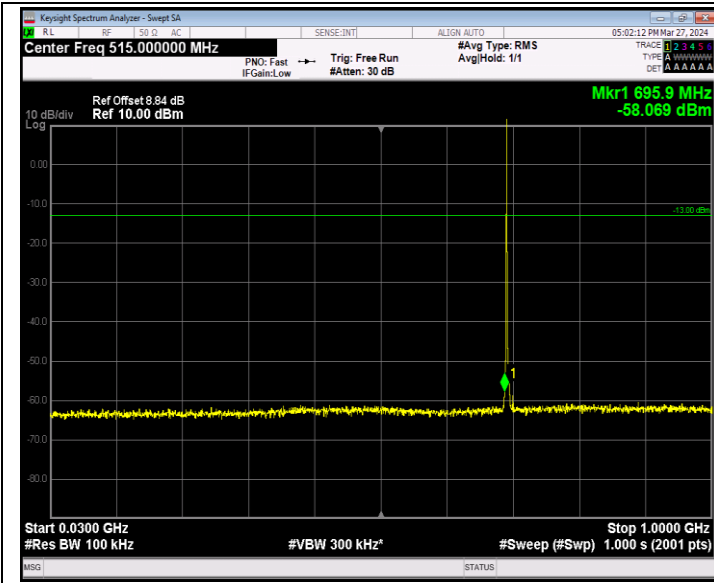

Band12_1.4MHz_QPSK_23095_1RB#0_30~1000_30~1000

Band12_1.4MHz_QPSK_23095_1RB#0_1000~10000_1000~10000
00

Band12_1.4MHz_QPSK_23173_1RB#0_30~1000_30~1000

Band12_1.4MHz_QPSK_23173_1RB#0_1000~10000_1000~10000
00