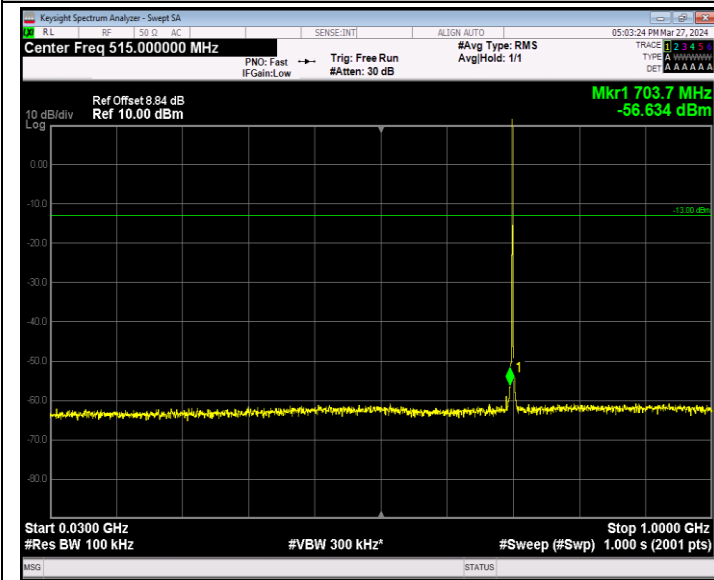

Band12_1.4MHz_16QAM_23095_1RB#0_30~1000_30~1000