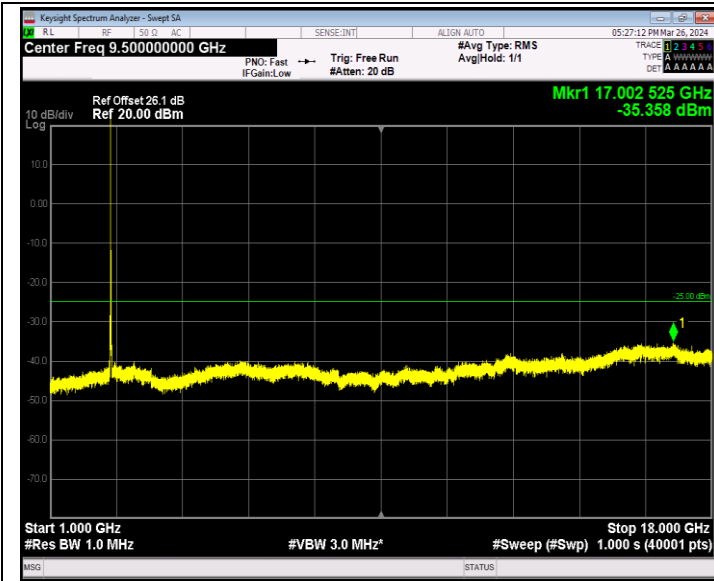

Band7_20MHz_64QAM_21100_1RB#0_30~1000_30~1000

Band7_20MHz_64QAM_21100_1RB#0_1000~18000_1000~18000
0

Band7_20MHz_64QAM_21100_1RB#0_18000~27000_18000~27000
000

Band7_20MHz_64QAM_21350_1RB#0_30~1000_30~1000