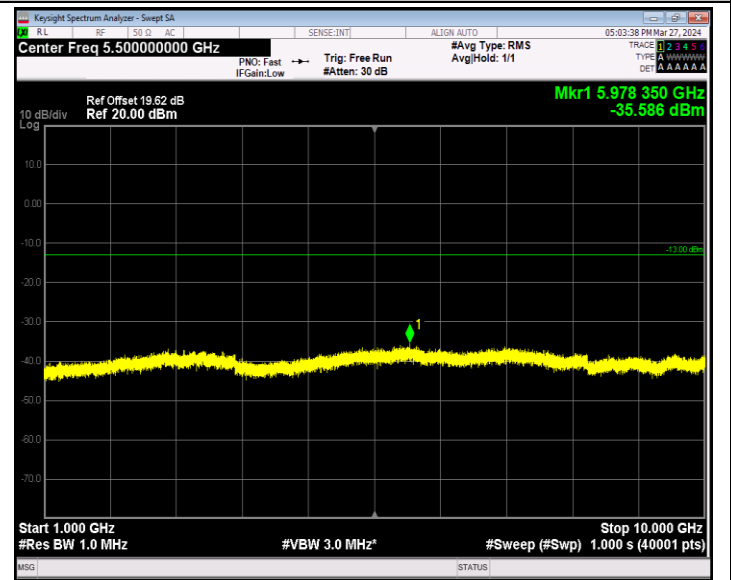

Band12_1.4MHz_16QAM_23095_1RB#0_1000~10000_1000~10000