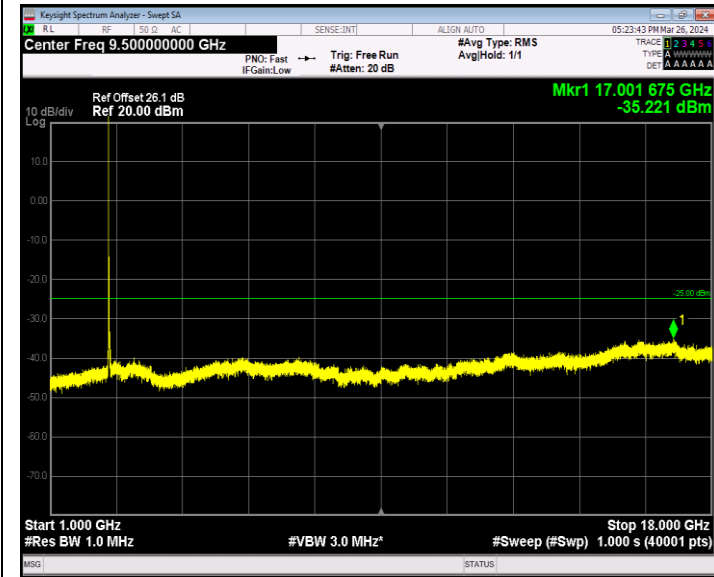

Band7_20MHz_64QAM_20850_1RB#0_1000~18000_1000~18000
0