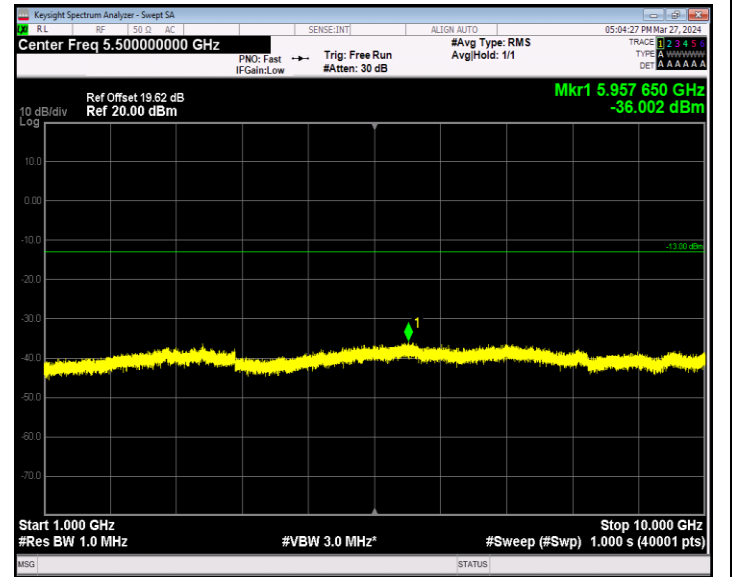

Band12_1.4MHz_QPSK_23173_1RB#0_1000~10000_1000~10000
00