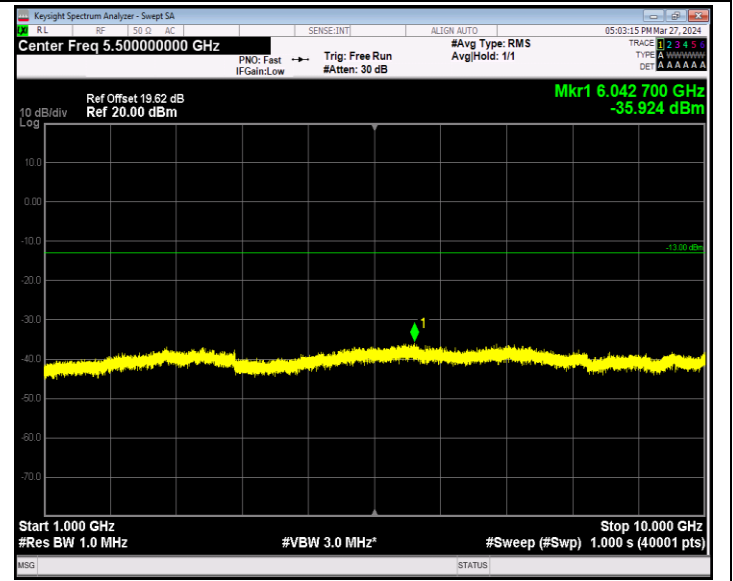

Band12_1.4MHz_QPSK_23095_1RB#0_1000~10000_1000~10000
00