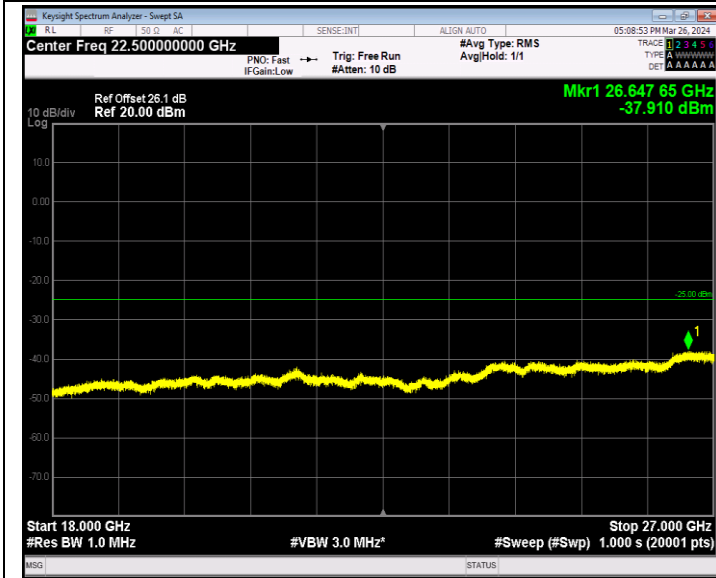

Band7_5MHz_16QAM_21100_1RB#0_18000~27000_18000~270

00