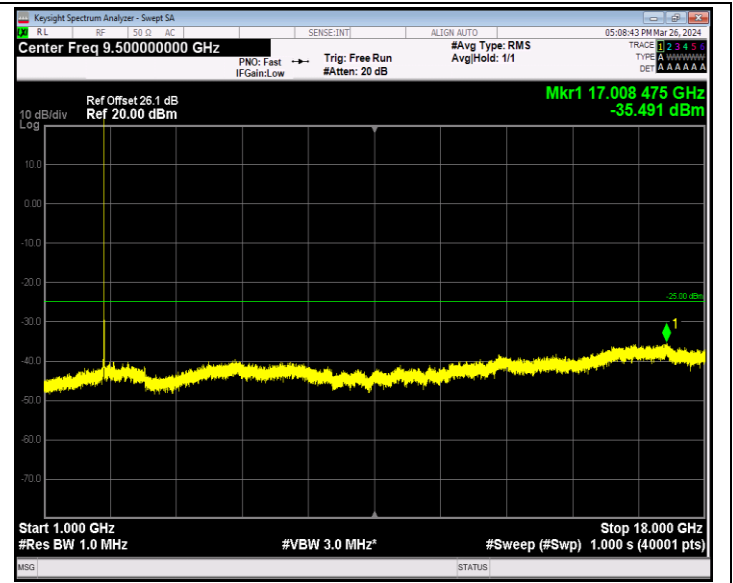

Band7_5MHz_16QAM_21100_1RB#0_1000~18000_1000~18000