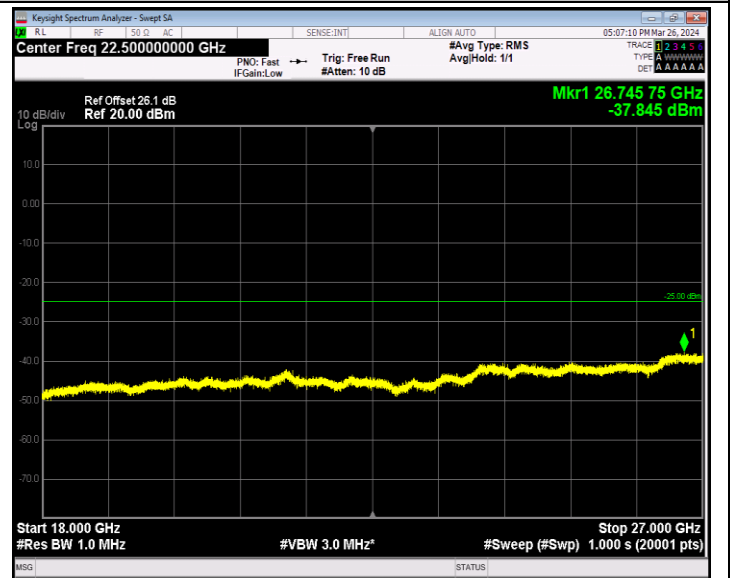

Band7_5MHz_QPSK_21425_1RB#0_1000~18000_1000~18000

Band7_5MHz_QPSK_21425_1RB#0_18000~27000_18000~2700
 0

Band7_5MHz_16QAM_20775_1RB#0_30~1000_30~1000

Band7_5MHz_16QAM_20775_1RB#0_1000~18000_1000~18000

Band7_5MHz_16QAM_20775_1RB#0_18000~27000_18000~270
 00