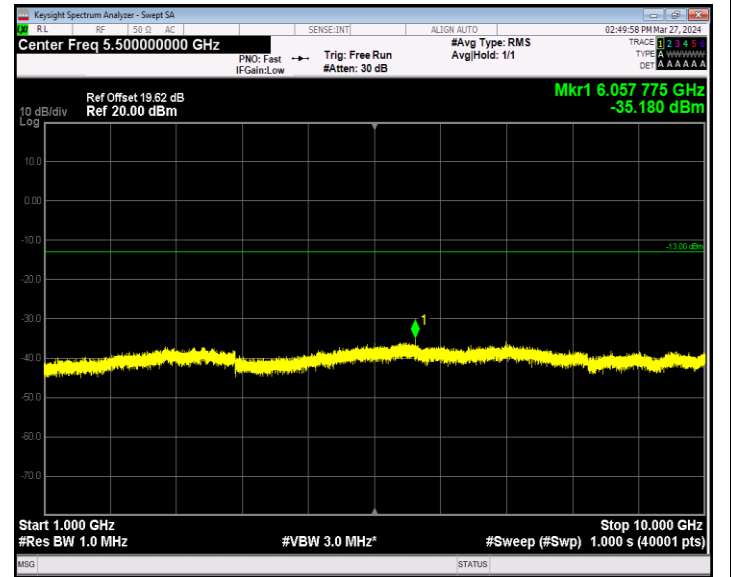

Band5_1.4MHz_16QAM_20643_1RB#0_1000~10000_1000~10000
00