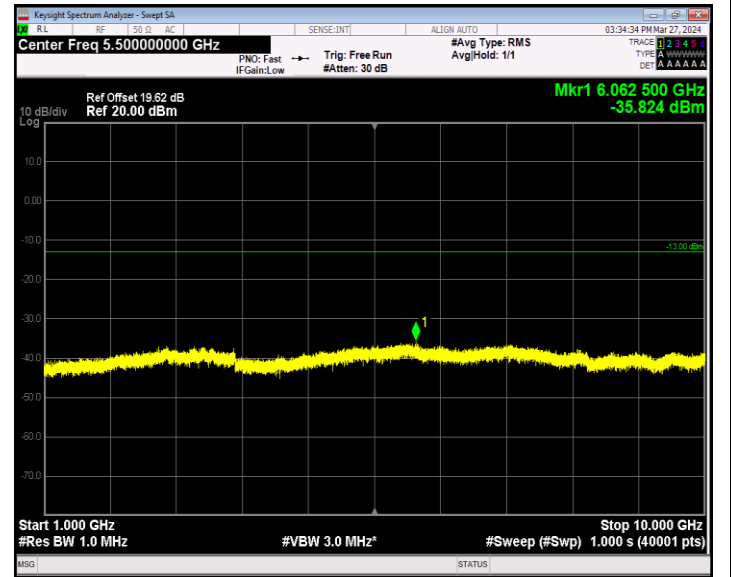

Band5_10MHz_QPSK_20450_1RB#0_1000~10000_1000~10000