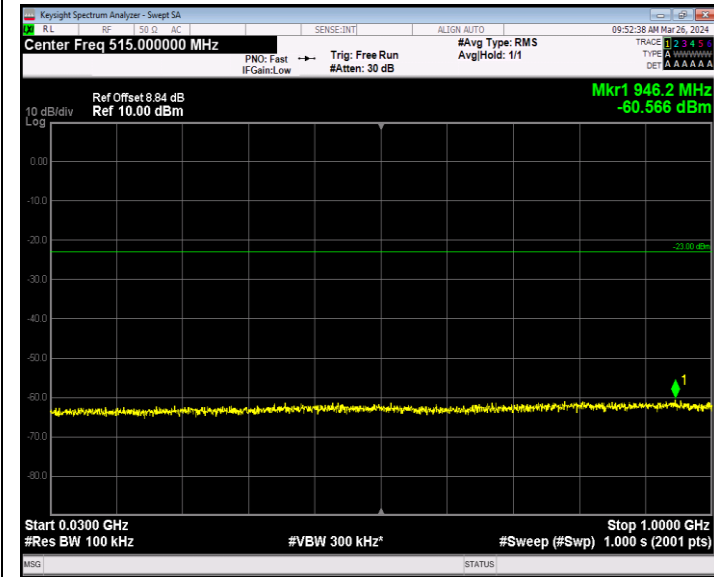

Band2_1.4MHz_16QAM_18607_1RB#0_30~1000_30~1000