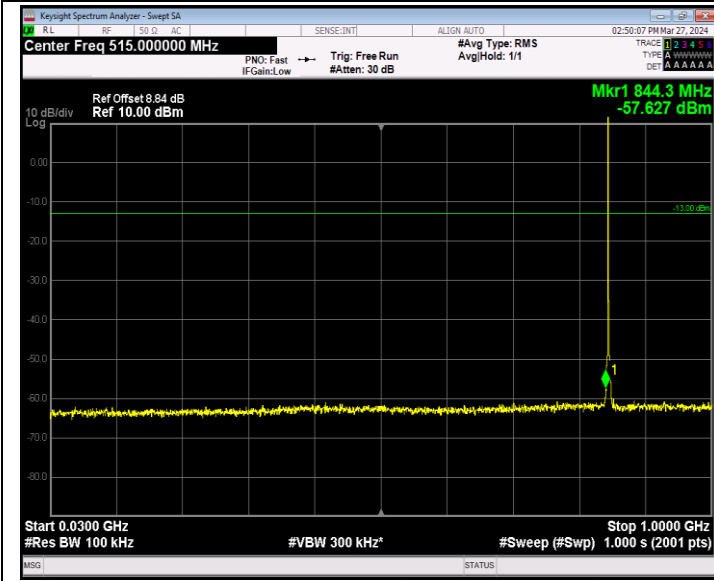

Band5\_1.4MHz\_64QAM\_20407\_1RB#0\_30~1000\_30~1000

Band5\_1.4MHz\_64QAM\_20407\_1RB#0\_1000~10000\_1000~10000  
00

Band5\_1.4MHz\_64QAM\_20525\_1RB#0\_30~1000\_30~1000

Band5\_1.4MHz\_64QAM\_20525\_1RB#0\_1000~10000\_1000~10000  
00