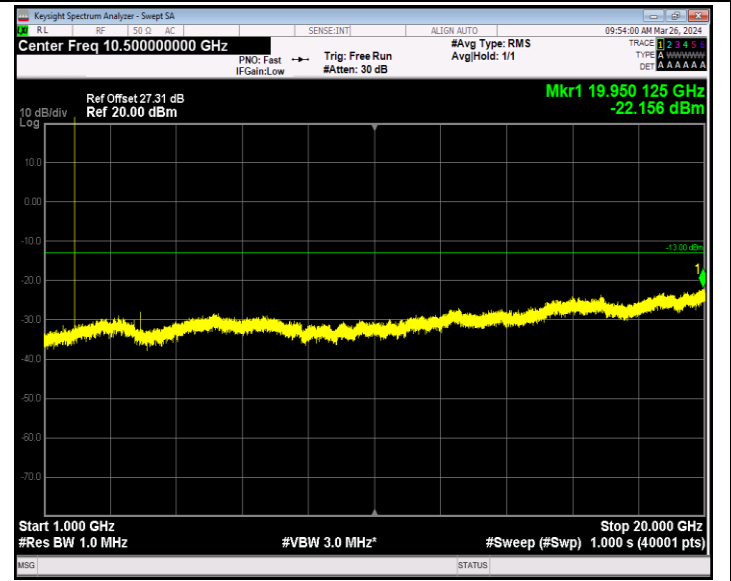

Band2_1.4MHz_16QAM_18900_1RB#0_1000~20000_1000~2000
00