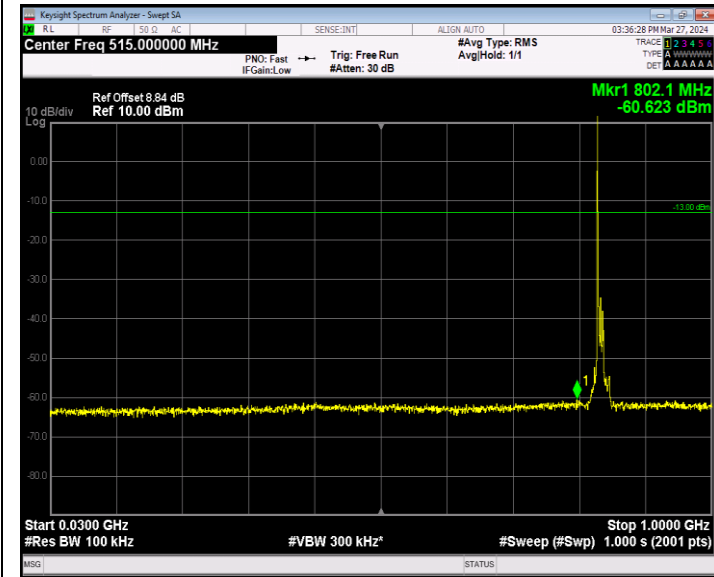

Band5_10MHz_16QAM_20525_1RB#0_30~1000_30~1000