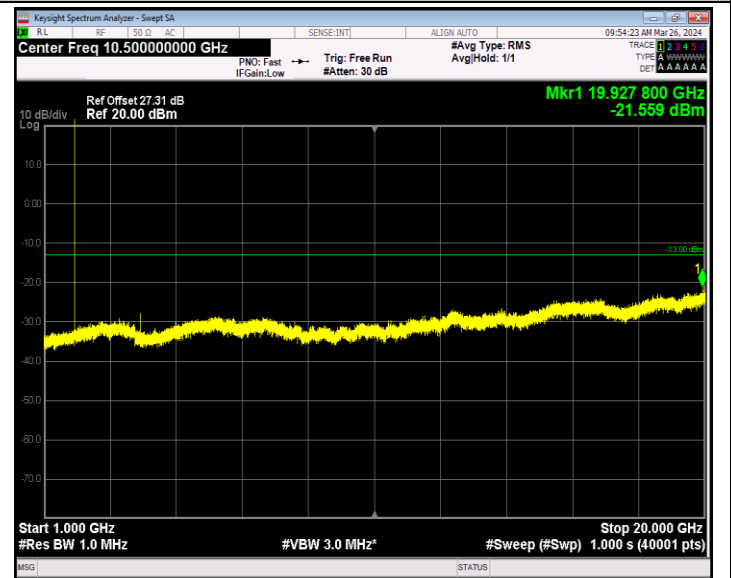

Band2_1.4MHz_64QAM_18900_1RB#0_1000~20000_1000~200
00