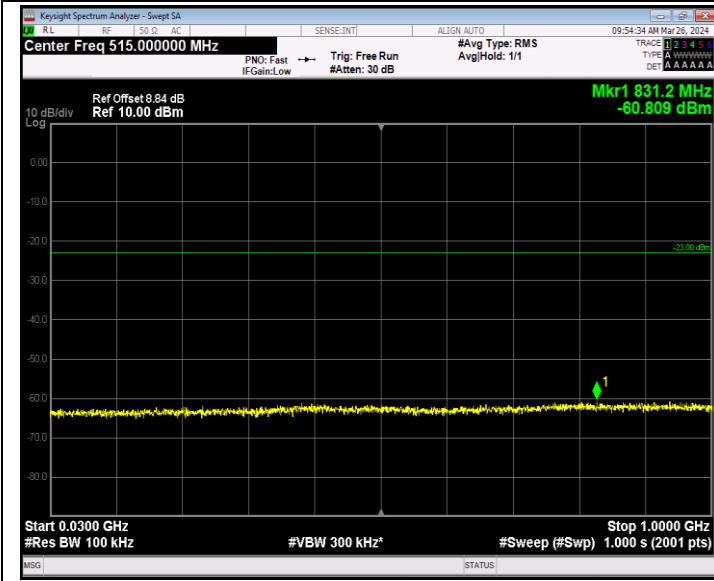

Test Graphs

Band2\_1.4MHz\_QPSK\_18607\_1RB#0\_30~1000\_30~1000

Band2\_1.4MHz\_QPSK\_18607\_1RB#0\_1000~20000\_1000~2000  
0

Band2\_1.4MHz\_QPSK\_18900\_1RB#0\_30~1000\_30~1000

Band2\_1.4MHz\_QPSK\_18900\_1RB#0\_1000~20000\_1000~2000  
0