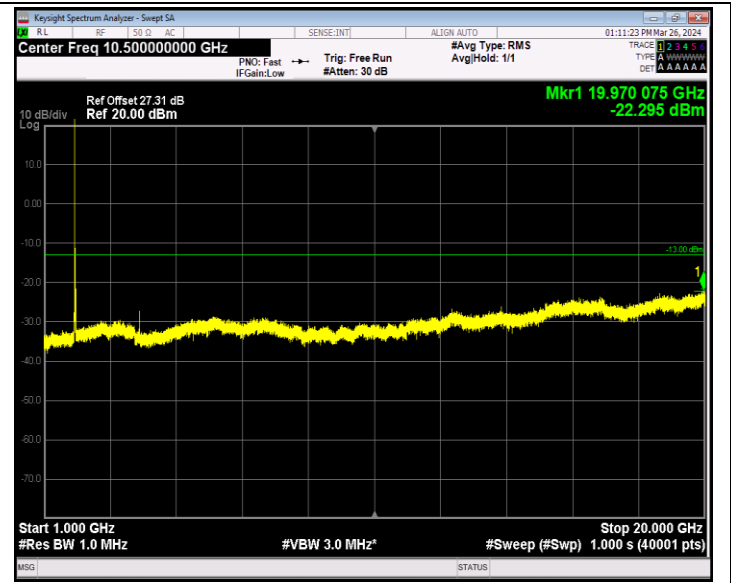

Band2\_1.4MHz\_64QAM\_19193\_1RB#0\_30~1000\_30~1000

Band2\_1.4MHz\_64QAM\_19193\_1RB#0\_1000~20000\_1000~2000  
00

Band2\_20MHz\_QPSK\_18700\_1RB#0\_30~1000\_30~1000

Band2\_20MHz\_QPSK\_18700\_1RB#0\_1000~20000\_1000~2000