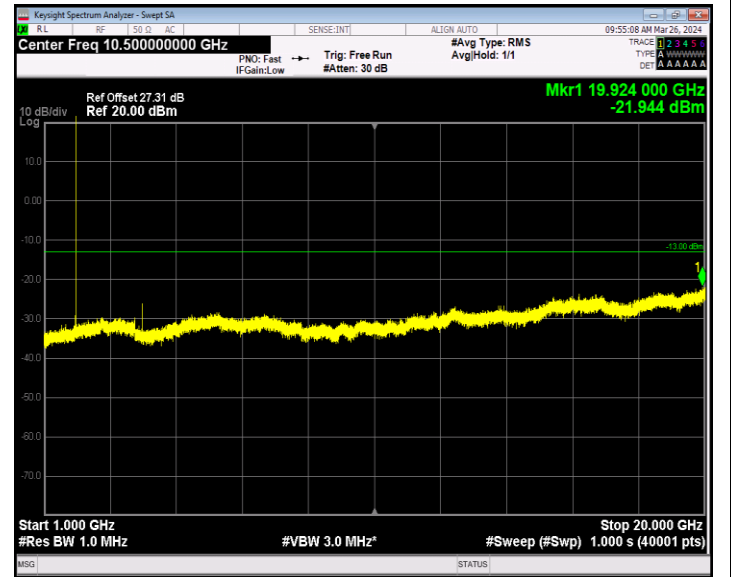

Band2_1.4MHz_16QAM_19193_1RB#0_1000~20000_1000~2000
00