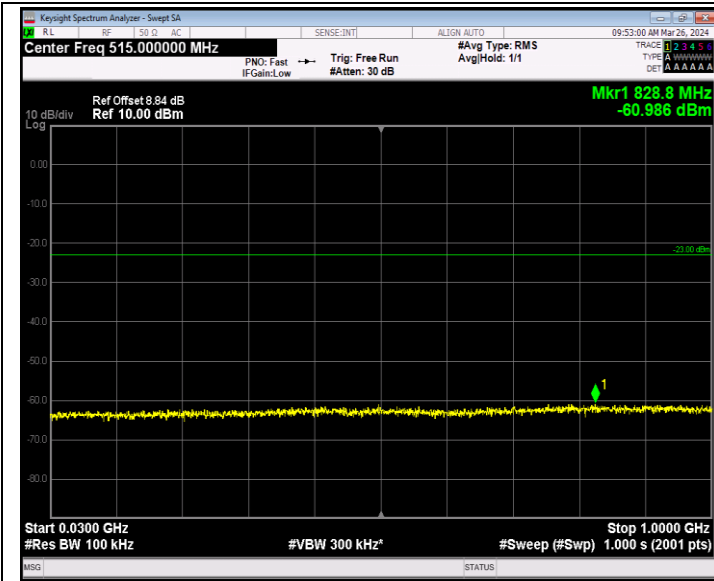

Band2\_1.4MHz\_16QAM\_18900\_1RB#0\_30~1000\_30~1000

Band2\_1.4MHz\_16QAM\_18900\_1RB#0\_1000~20000\_1000~2000  
00

Band2\_1.4MHz\_16QAM\_19193\_1RB#0\_30~1000\_30~1000

Band2\_1.4MHz\_16QAM\_19193\_1RB#0\_1000~20000\_1000~2000  
00