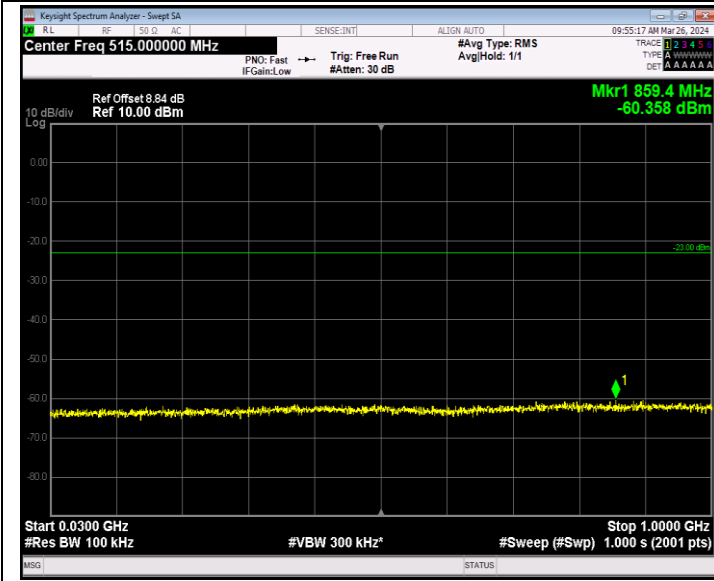

Band2\_1.4MHz\_64QAM\_18607\_1RB#0\_30~1000\_30~1000

Band2\_1.4MHz\_64QAM\_18607\_1RB#0\_1000~20000\_1000~200  
00

Band2\_1.4MHz\_64QAM\_18900\_1RB#0\_30~1000\_30~1000

Band2\_1.4MHz\_64QAM\_18900\_1RB#0\_1000~20000\_1000~200  
00