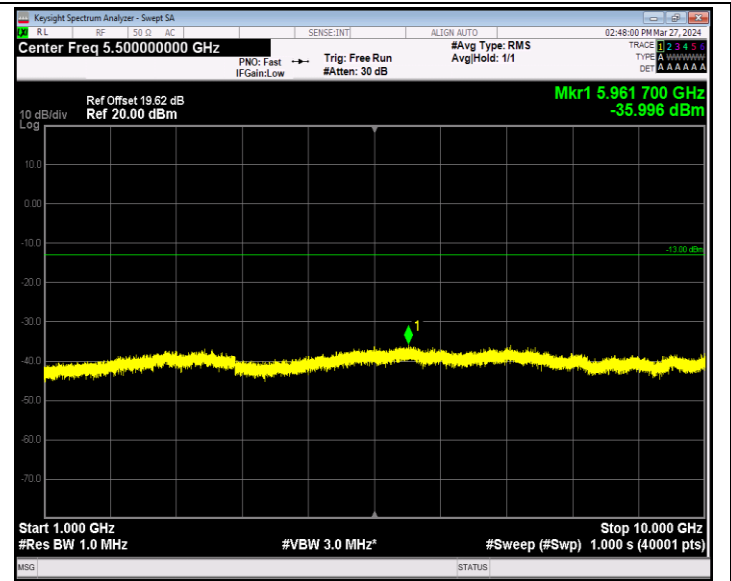

Band5_1.4MHz_64QAM_20407_1RB#0_1000~10000_1000~10000
00