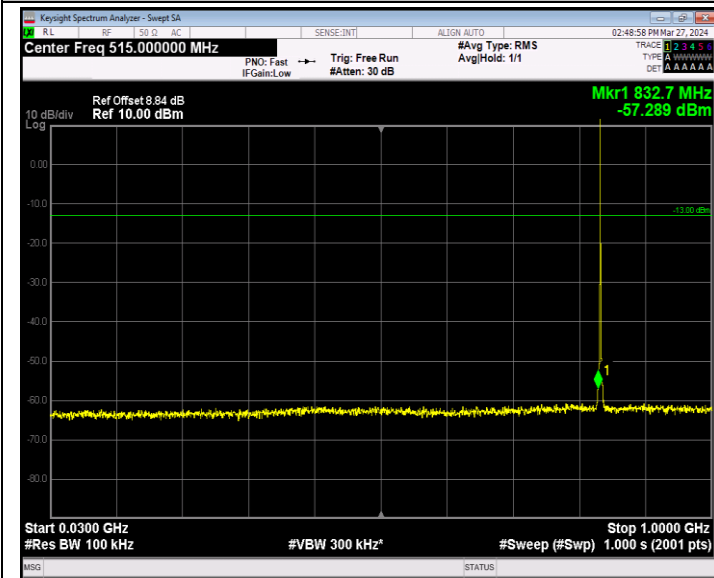

Band5_1.4MHz_64QAM_20525_1RB#0_30~1000_30~1000