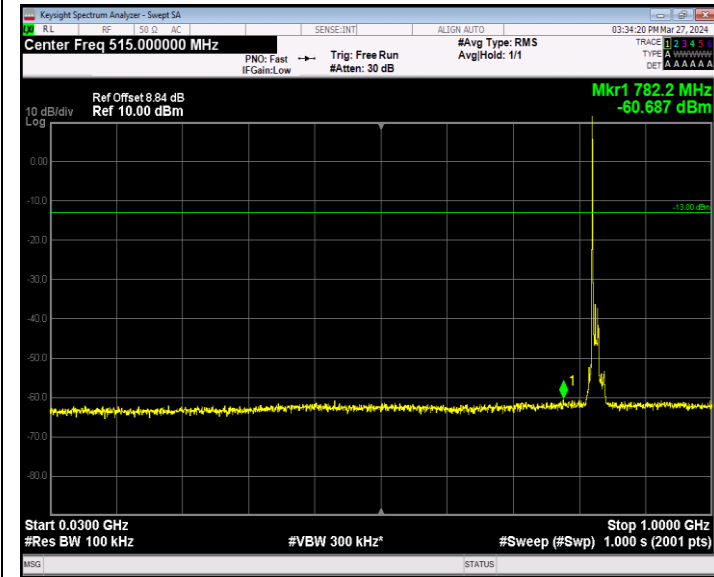

Band5_10MHz_QPSK_20450_1RB#0_30~1000_30~1000