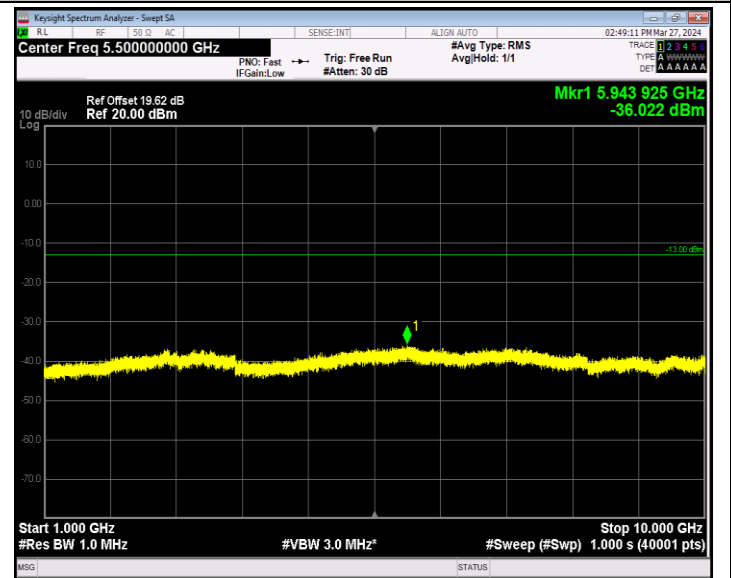

Band5_1.4MHz_64QAM_20525_1RB#0_1000~10000_1000~10000
00