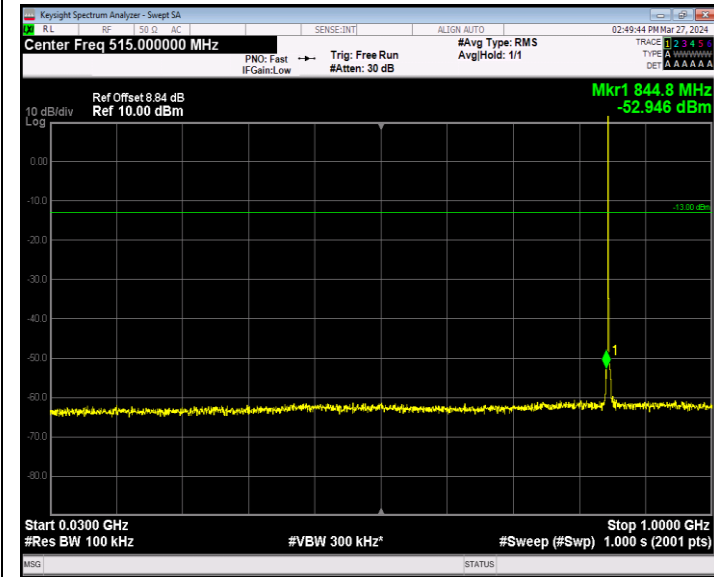

Band5_1.4MHz_16QAM_20643_1RB#0_30~1000_30~1000