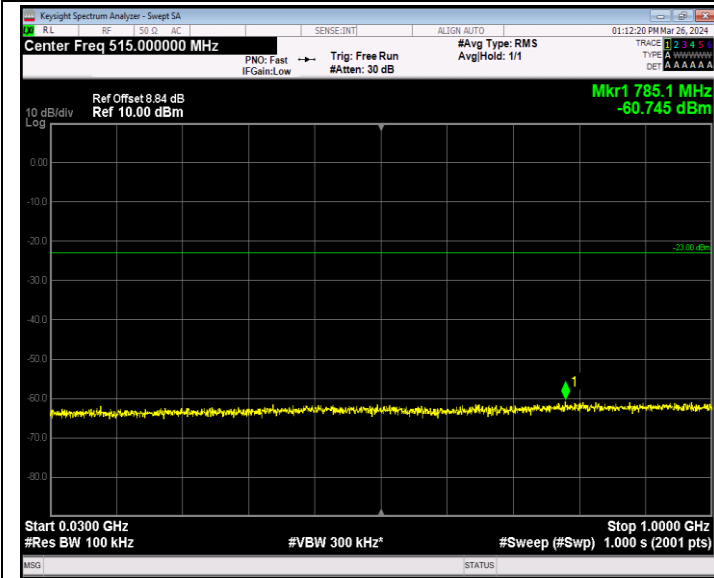

Band2_20MHz_QPSK_19100_1RB#0_30~1000_30~1000