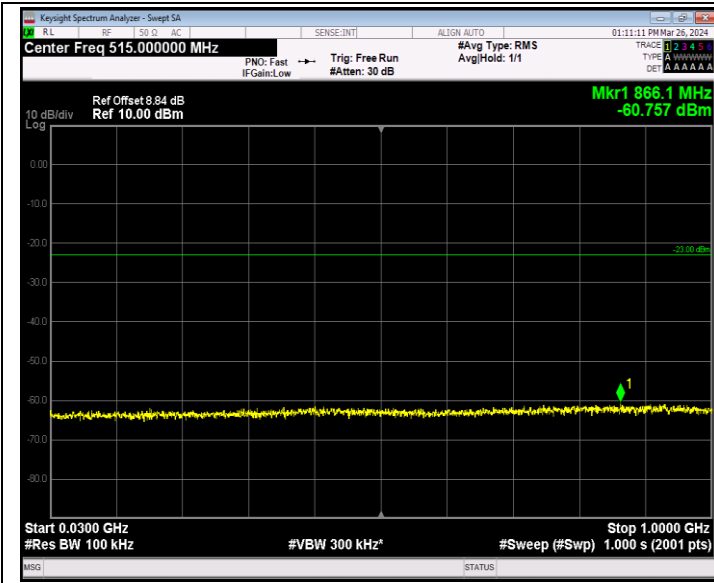

Band2\_1.4MHz\_64QAM\_19193\_1RB#0\_30~1000\_30~1000

Band2\_1.4MHz\_64QAM\_19193\_1RB#0\_1000~20000\_1000~2000  
00

Band2\_20MHz\_QPSK\_18700\_1RB#0\_30~1000\_30~1000

Band2\_20MHz\_QPSK\_18700\_1RB#0\_1000~20000\_1000~2000