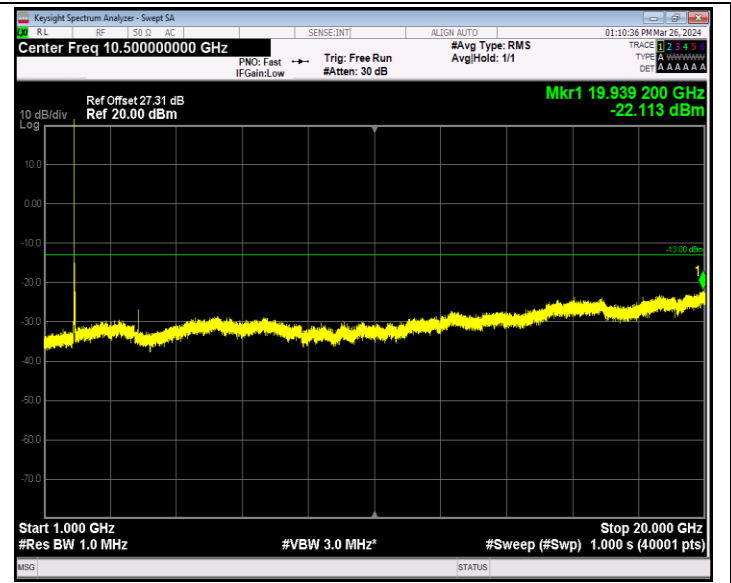

Band2_20MHz_16QAM_18700_1RB#0_1000~20000_1000~2000

0