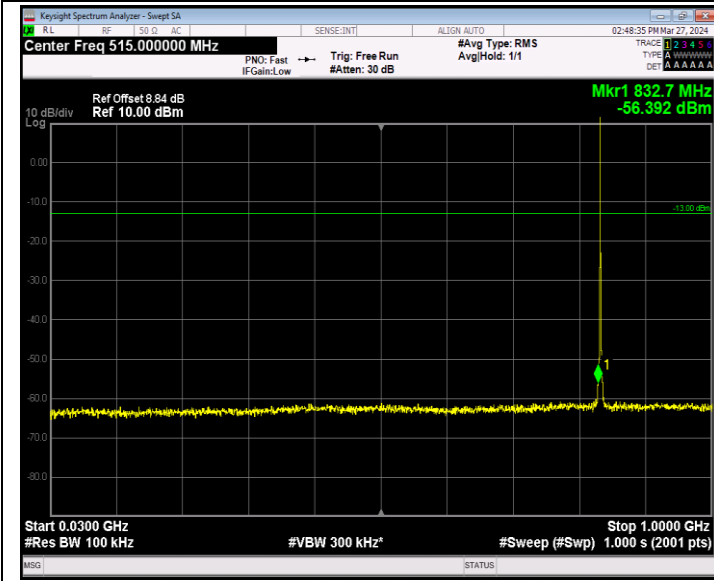

Band5_1.4MHz_16QAM_20525_1RB#0_30~1000_30~1000