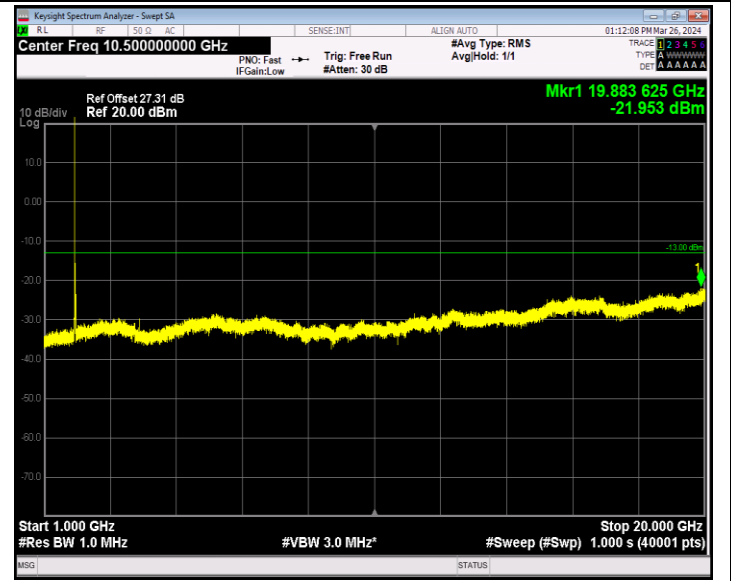

0

Band2\_20MHz\_16QAM\_19100\_1RB#0\_30~1000\_30~1000

Band2\_20MHz\_16QAM\_19100\_1RB#0\_1000~20000\_1000~2000  
0

Band2\_20MHz\_64QAM\_18700\_1RB#0\_30~1000\_30~1000

Band2\_20MHz\_64QAM\_18700\_1RB#0\_1000~20000\_1000~2000  
0