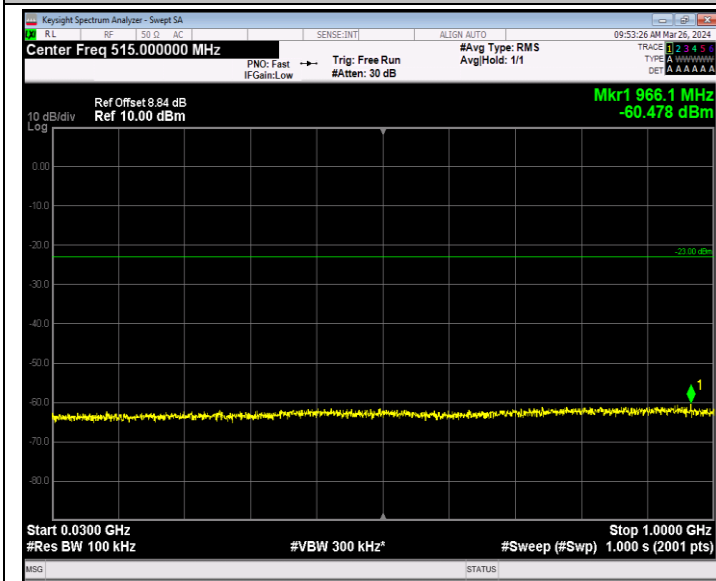

Test Graphs

Band2\_1.4MHz\_QPSK\_18607\_1RB#0\_30~1000\_30~1000

Band2\_1.4MHz\_QPSK\_18607\_1RB#0\_1000~20000\_1000~2000  
0

Band2\_1.4MHz\_QPSK\_18900\_1RB#0\_30~1000\_30~1000

Band2\_1.4MHz\_QPSK\_18900\_1RB#0\_1000~20000\_1000~2000  
0