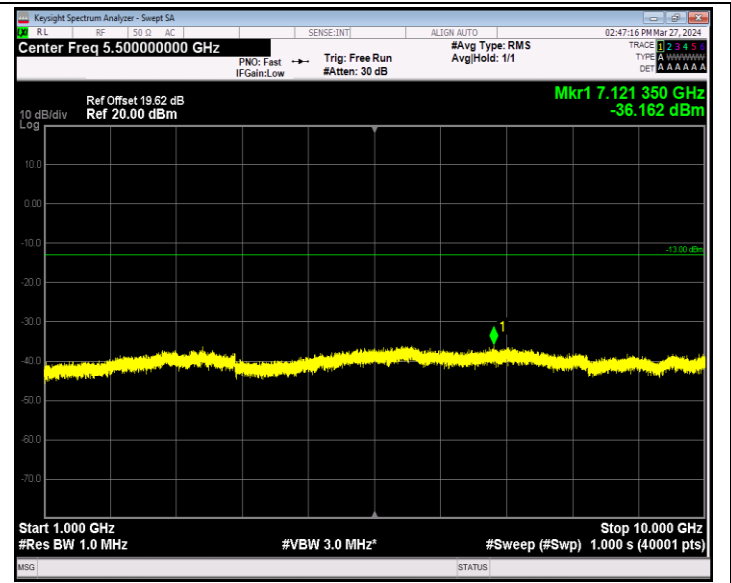

Band5_1.4MHz_QPSK_20407_1RB#0_1000~10000_1000~1000
0