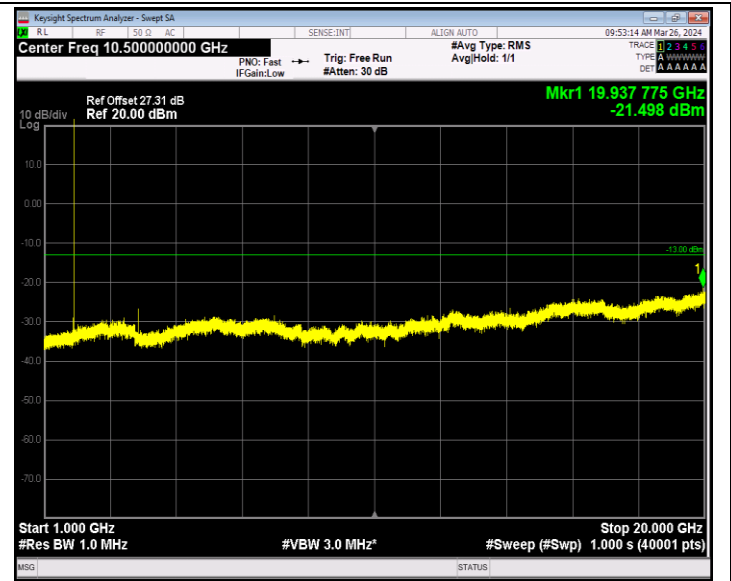

Band2_1.4MHz_64QAM_18607_1RB#0_1000~20000_1000~200
00