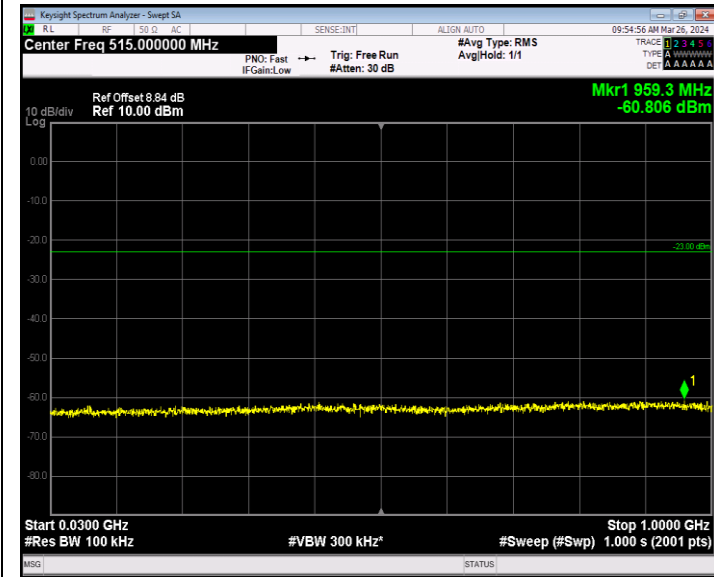

Band2_1.4MHz_16QAM_19193_1RB#0_30~1000_30~1000