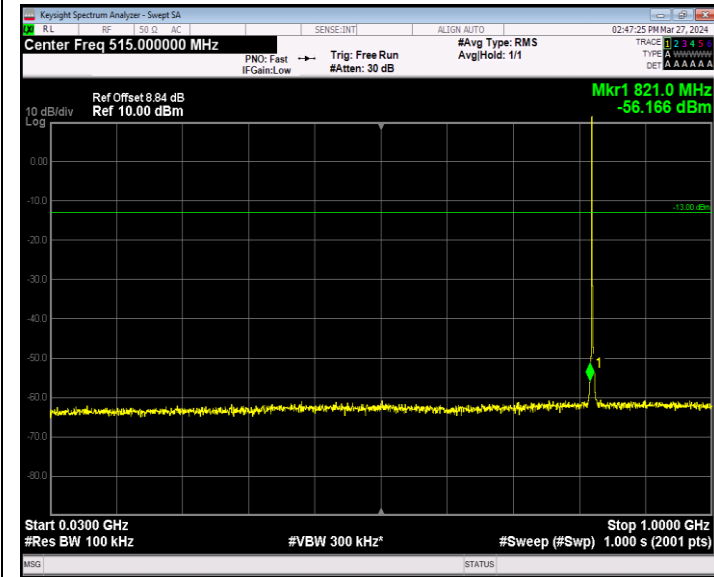

Band5_1.4MHz_16QAM_20407_1RB#0_30~1000_30~1000