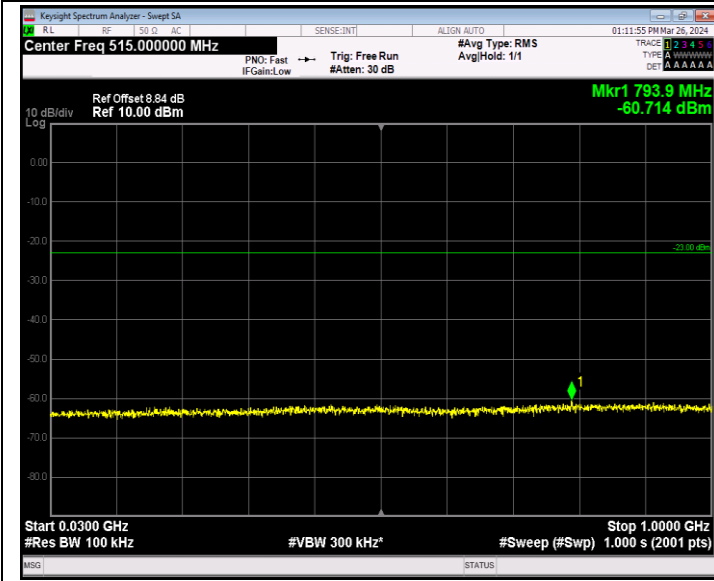

0

Band2\_20MHz\_16QAM\_19100\_1RB#0\_30~1000\_30~1000

Band2\_20MHz\_16QAM\_19100\_1RB#0\_1000~20000\_1000~2000  
0

Band2\_20MHz\_64QAM\_18700\_1RB#0\_30~1000\_30~1000

Band2\_20MHz\_64QAM\_18700\_1RB#0\_1000~20000\_1000~2000  
0