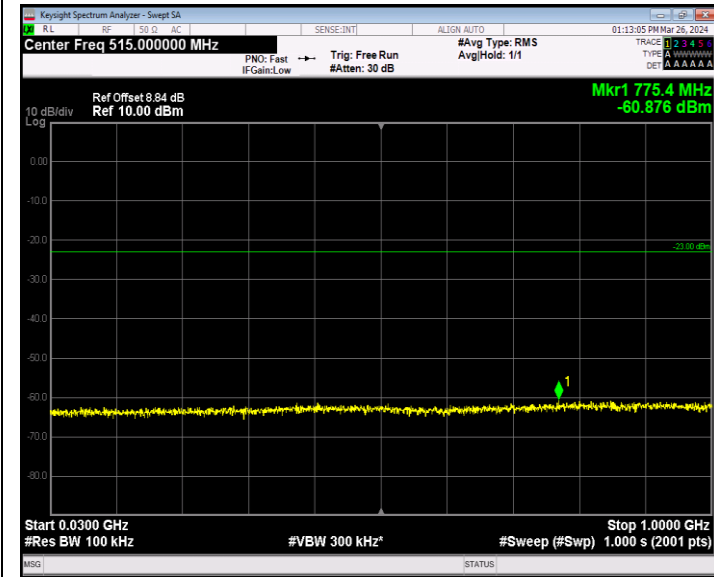

Band2_20MHz_64QAM_19100_1RB#0_30~1000_30~1000