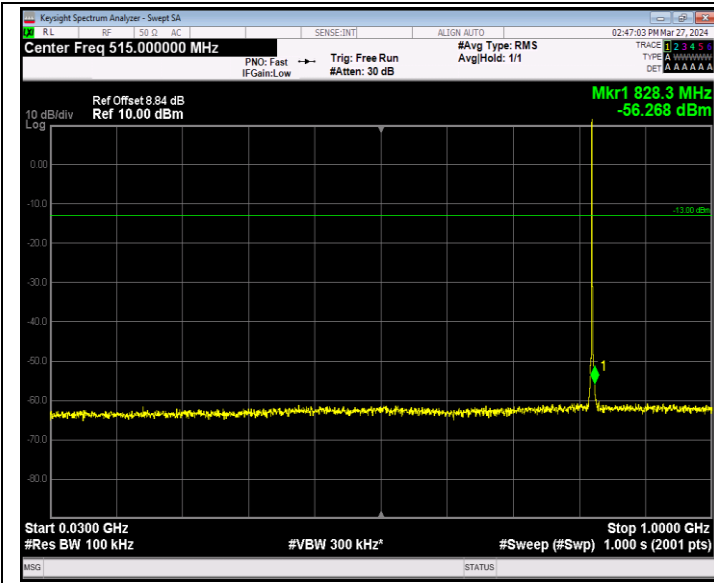

Band5_1.4MHz_QPSK_20407_1RB#0_30~1000_30~1000