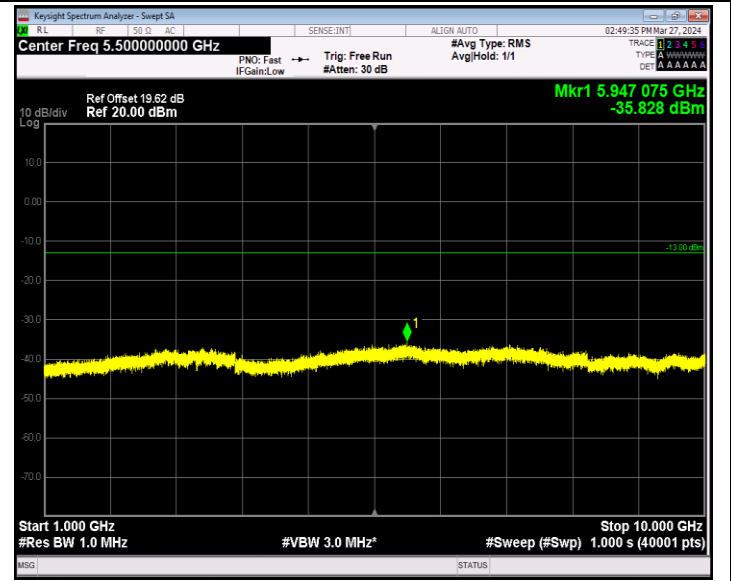

Band5_1.4MHz_QPSK_20643_1RB#0_1000~10000_1000~1000
0