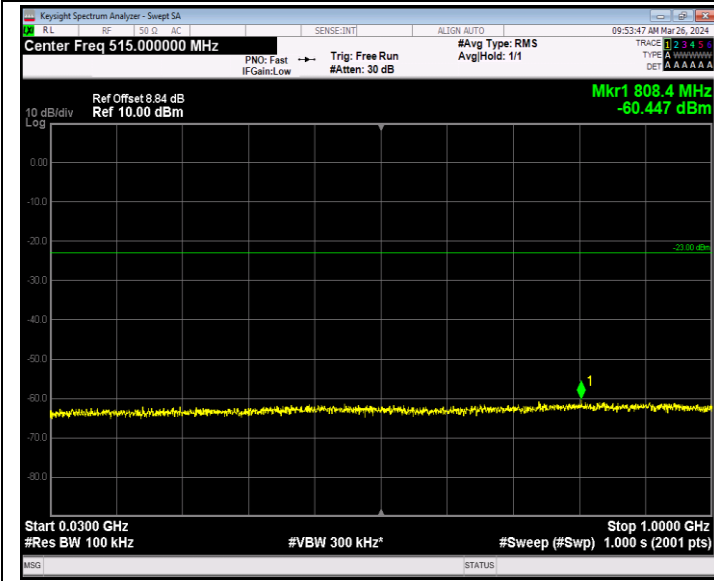

Band2\_1.4MHz\_QPSK\_19193\_1RB#0\_30~1000\_30~1000

Band2\_1.4MHz\_QPSK\_19193\_1RB#0\_1000~20000\_1000~2000  
0

Band2\_1.4MHz\_16QAM\_18607\_1RB#0\_30~1000\_30~1000

Band2\_1.4MHz\_16QAM\_18607\_1RB#0\_1000~20000\_1000~2000  
00