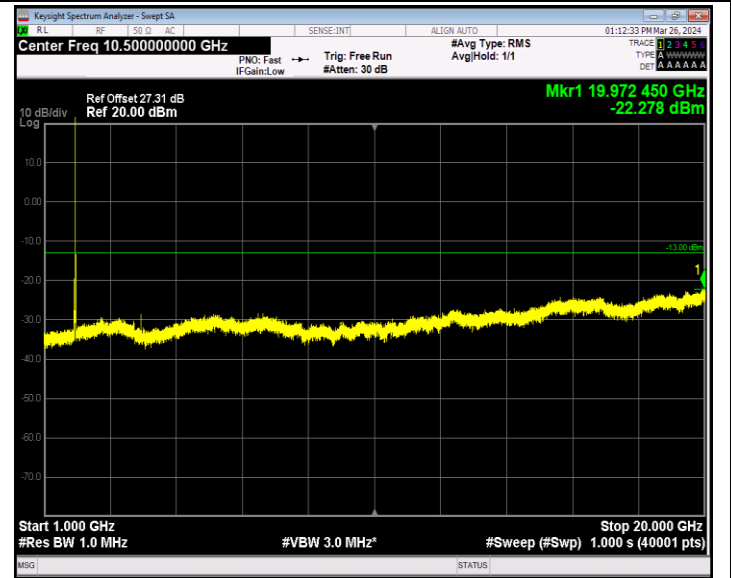

Band2_20MHz_QPSK_19100_1RB#0_1000~20000_1000~20000