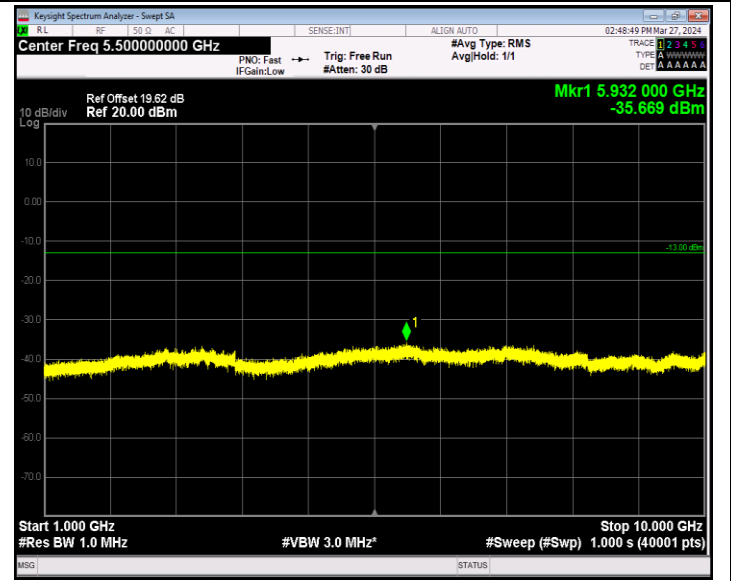

Band5_1.4MHz_16QAM_20525_1RB#0_1000~10000_1000~10000
00