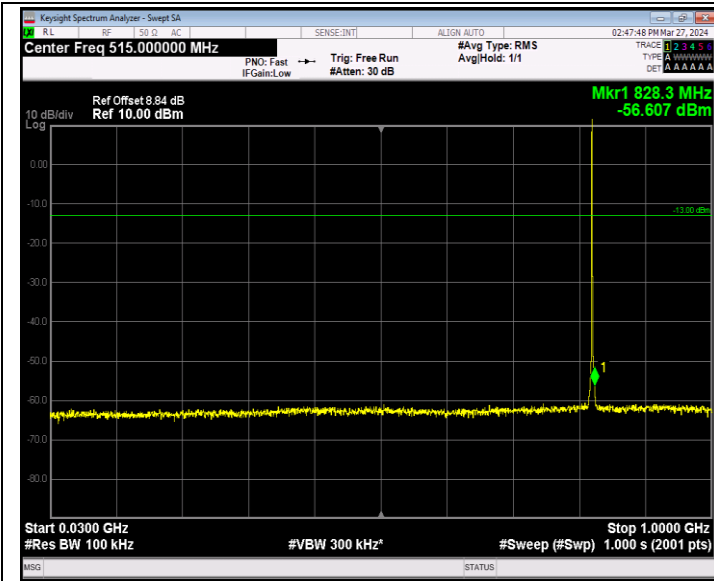

Band5\_1.4MHz\_16QAM\_20525\_1RB#0\_30~1000\_30~1000

Band5\_1.4MHz\_16QAM\_20525\_1RB#0\_1000~10000\_1000~10000  
00

Band5\_1.4MHz\_16QAM\_20643\_1RB#0\_30~1000\_30~1000

Band5\_1.4MHz\_16QAM\_20643\_1RB#0\_1000~10000\_1000~10000  
00