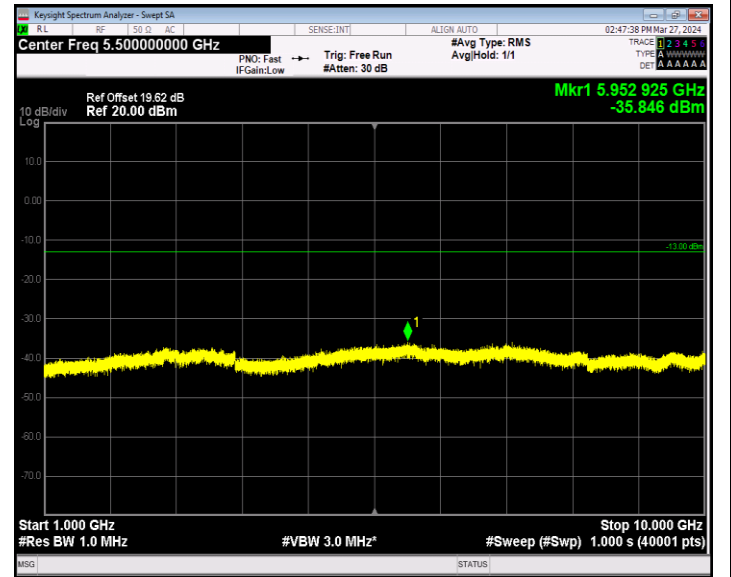

Band5_1.4MHz_16QAM_20407_1RB#0_1000~10000_1000~1000
00