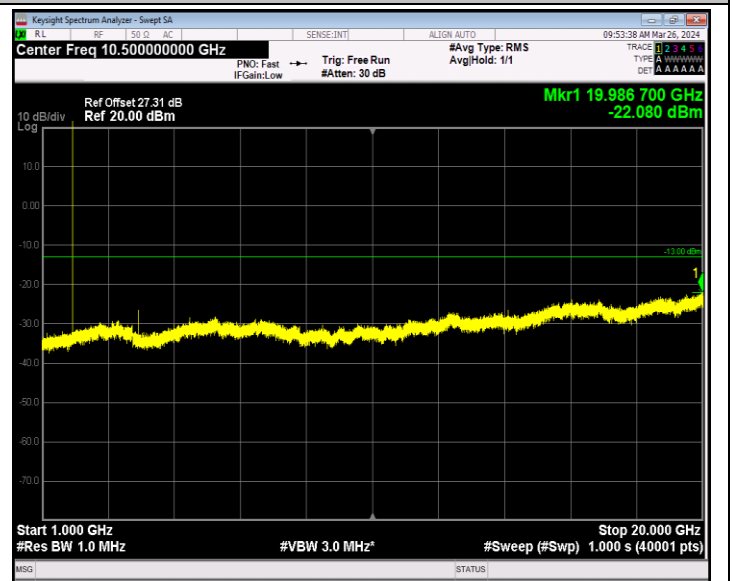

Test Graphs

Band2\_1.4MHz\_QPSK\_18607\_1RB#0\_30~1000\_30~1000

Band2\_1.4MHz\_QPSK\_18607\_1RB#0\_1000~20000\_1000~2000  
0

Band2\_1.4MHz\_QPSK\_18900\_1RB#0\_30~1000\_30~1000

Band2\_1.4MHz\_QPSK\_18900\_1RB#0\_1000~20000\_1000~2000  
0