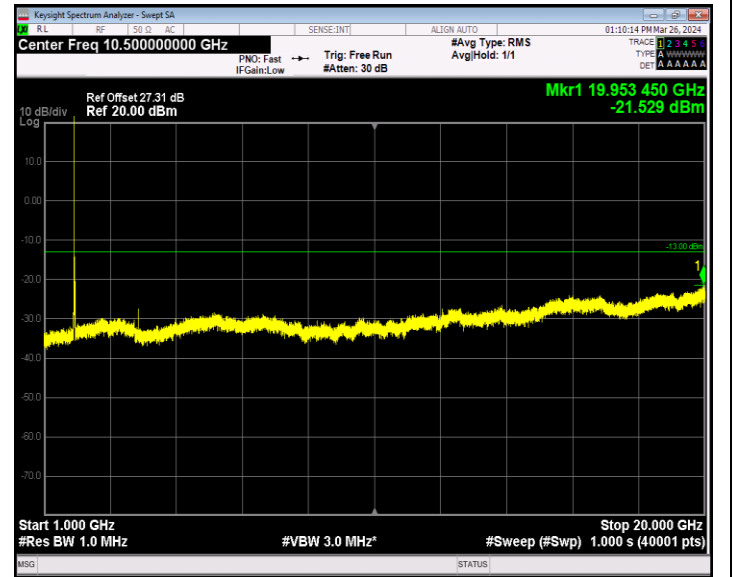

Band2_20MHz_QPSK_18700_1RB#0_1000~20000_1000~2000