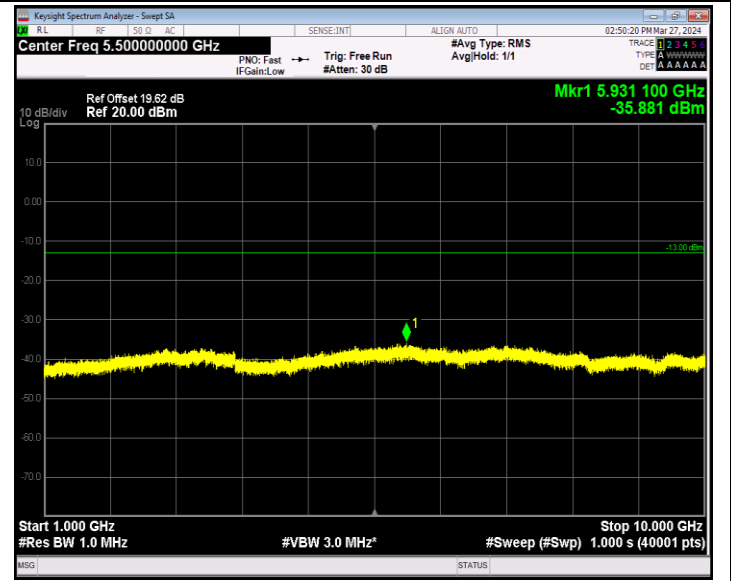

Band5_1.4MHz_64QAM_20643_1RB#0_1000~10000_1000~10000
00