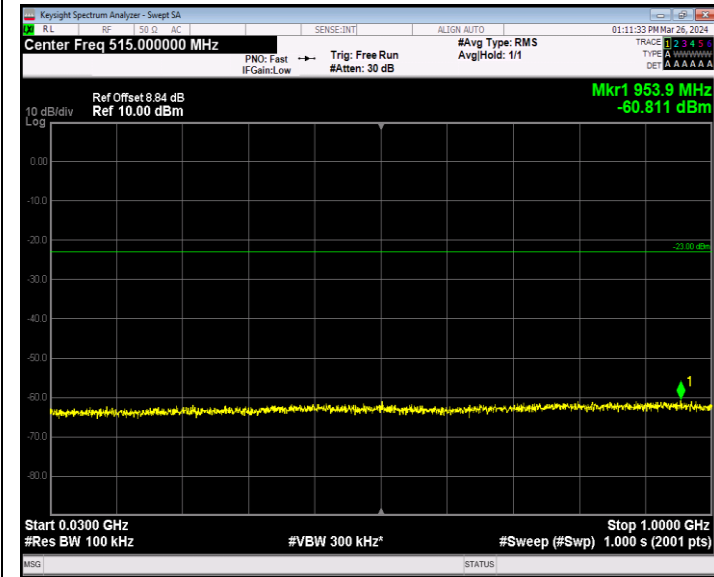

Band2_20MHz_16QAM_18900_1RB#0_30~1000_30~1000