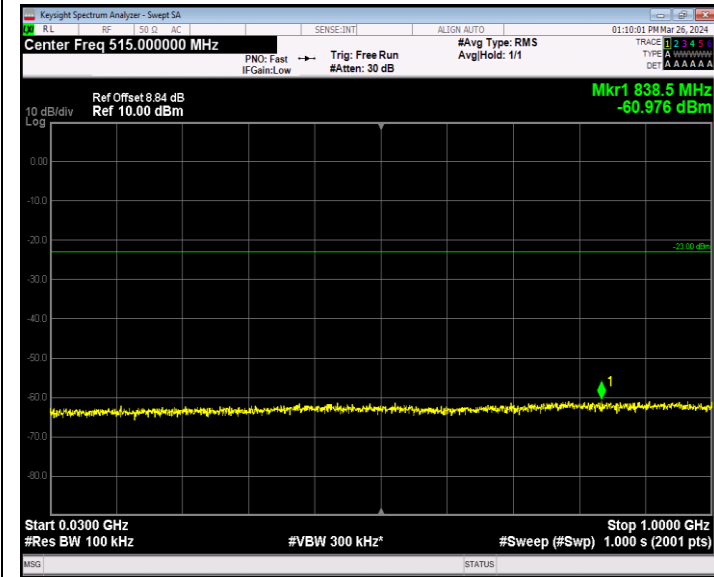

Band2_20MHz_QPSK_18700_1RB#0_30~1000_30~1000