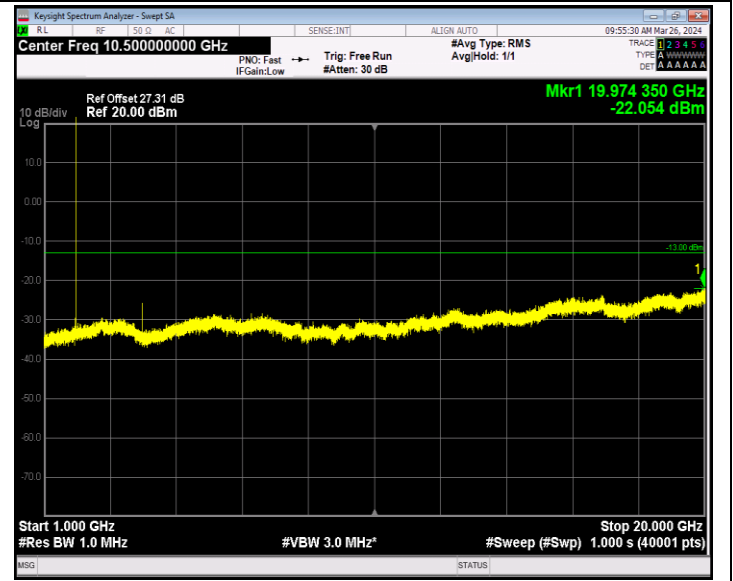

Band2_1.4MHz_64QAM_19193_1RB#0_1000~20000_1000~2000
00