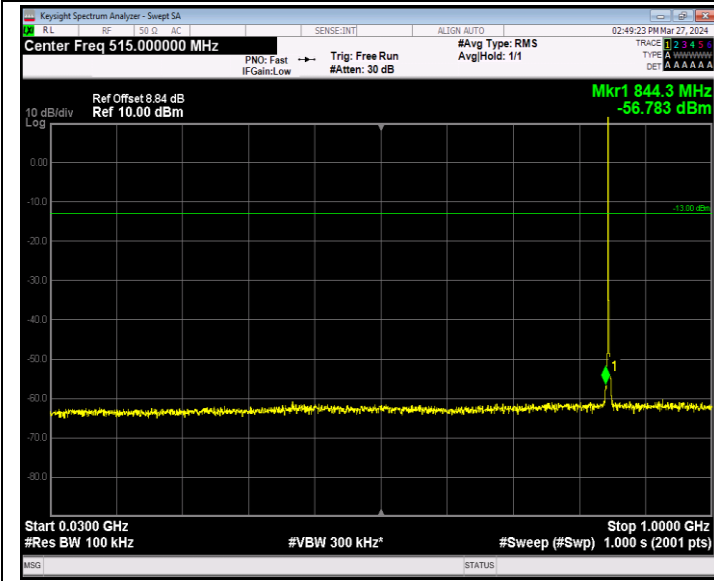

Band5_1.4MHz_QPSK_20643_1RB#0_30~1000_30~1000