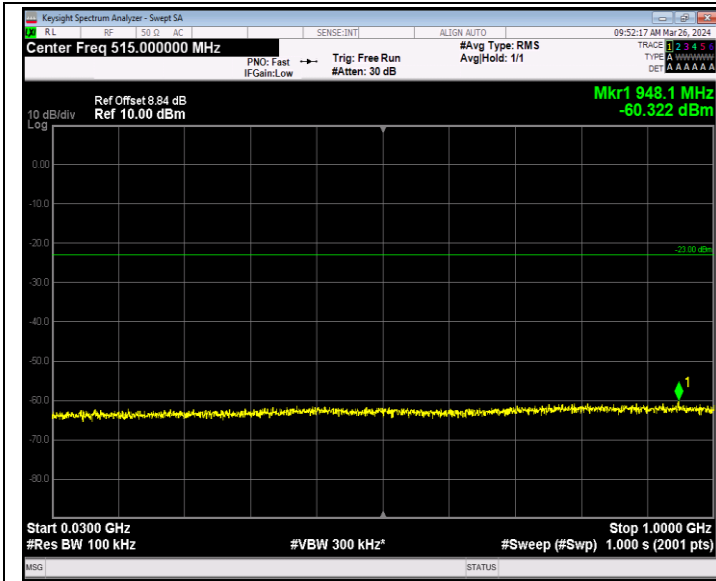

Test Graphs

Band2_1.4MHz_QPSK_18607_1RB#0_30~1000_30~1000