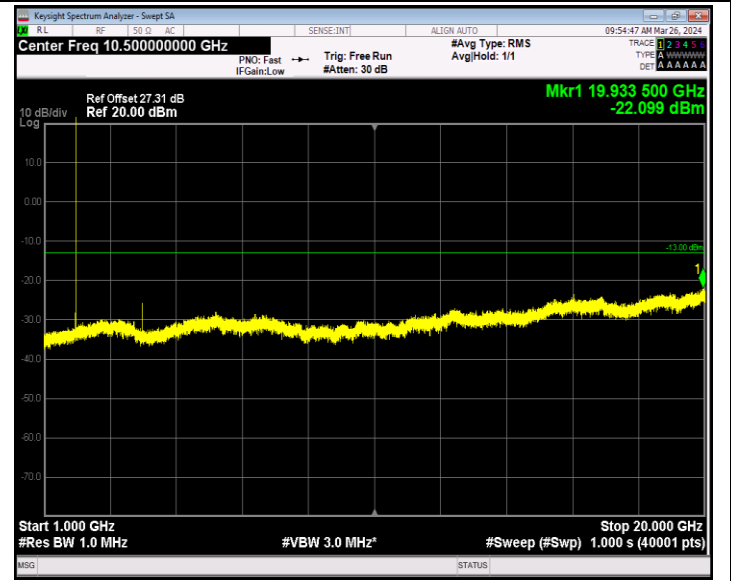

Band2_1.4MHz_QPSK_19193_1RB#0_1000~20000_1000~2000
0