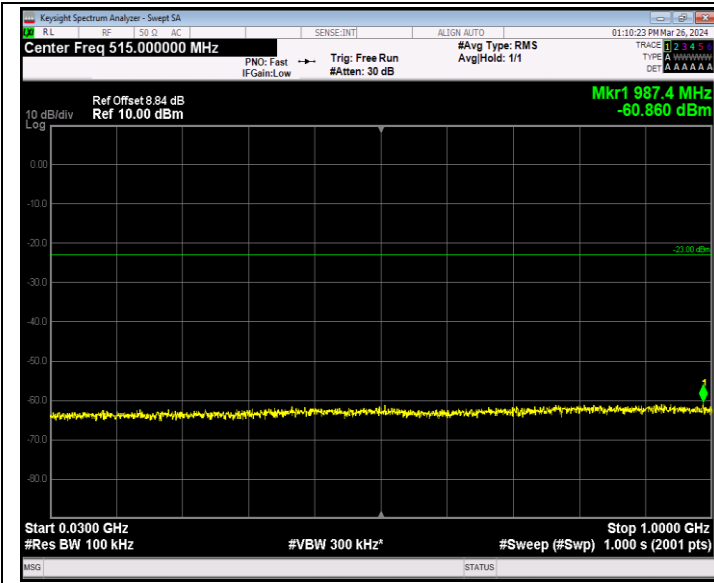

Band2_20MHz_16QAM_18700_1RB#0_30~1000_30~1000