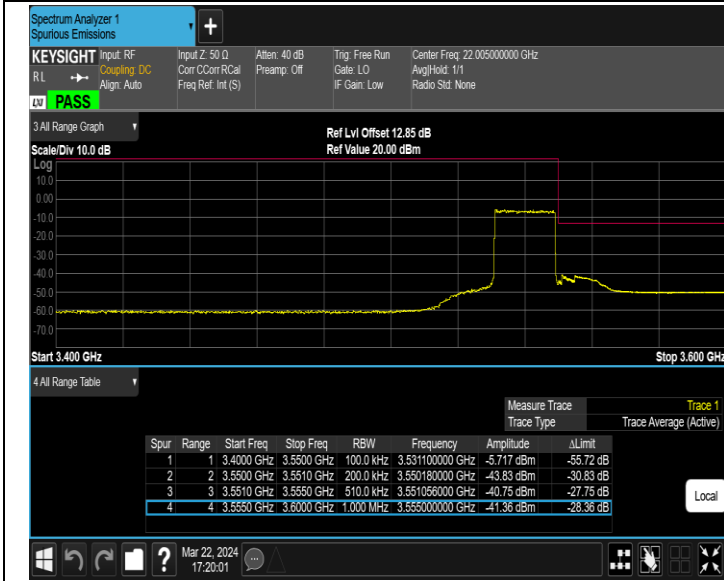

Band42_20MHz_64QAM_42190_1RB#0

Band42_20MHz_64QAM_42190_1RB#99

Band42_20MHz_64QAM_42190_100RB#0

Band42_20MHz_64QAM_42990_1RB#0

Band42_20MHz_64QAM_42990_1RB#99

Band42_20MHz_64QAM_42990_100RB#0

Band66_1.4MHz_QPSK_131979_1RB#0