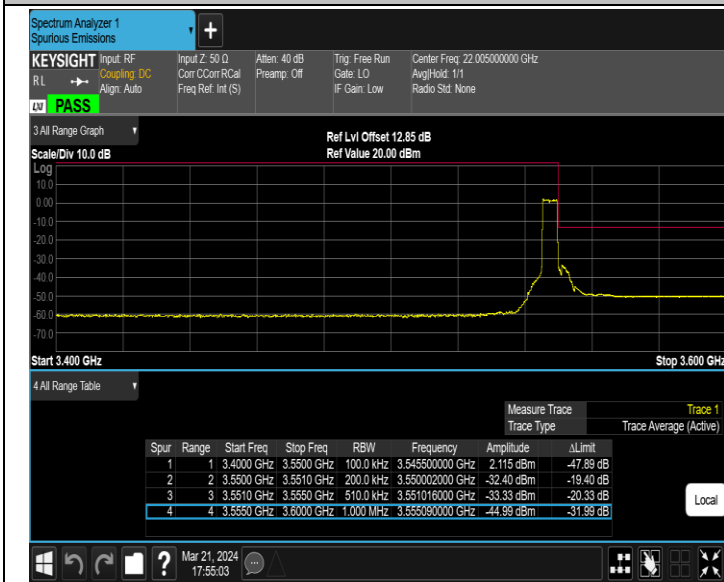

Band42_5MHz_QPSK_43065_1RB#0

Band42_5MHz_QPSK_43065_25RB#0