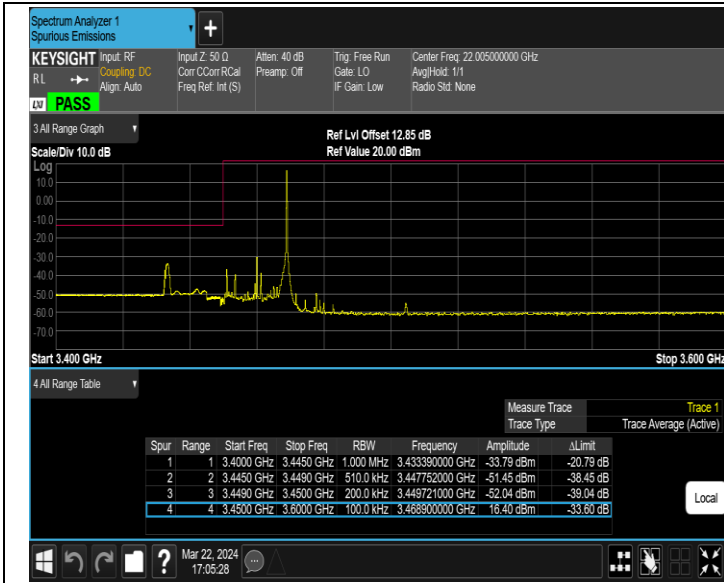

Band42_20MHz_16QAM_42990_100RB#0

Band42_20MHz_64QAM_42190_1RB#99