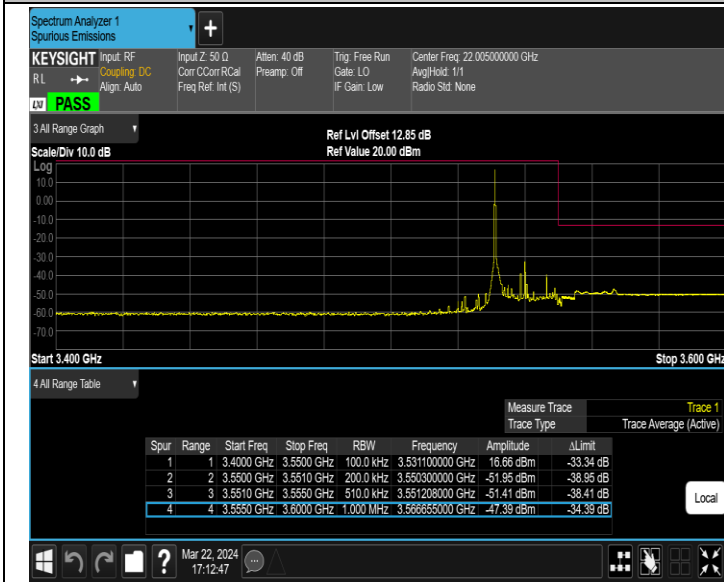

Band42_20MHz_64QAM_42190_1RB#99

Band42_20MHz_64QAM_42990_1RB#0