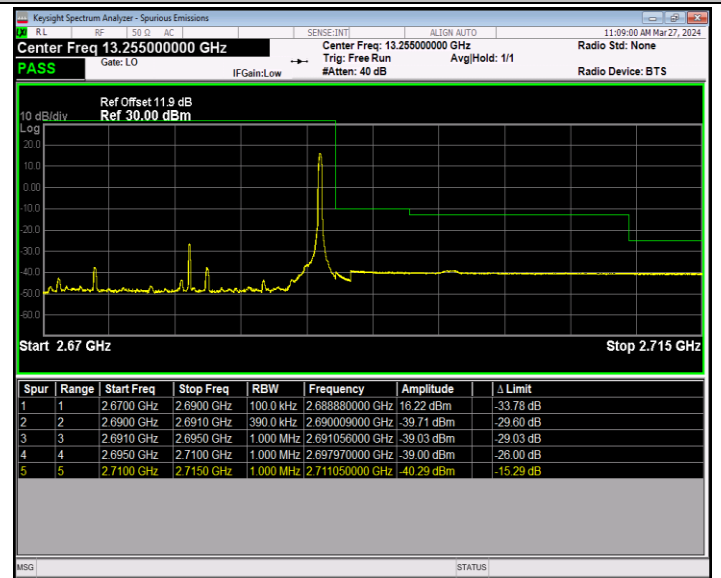

Band41_20MHz_64QAM_39750_1RB#99

Band41_20MHz_64QAM_39750_100RB#0

Band41_20MHz_64QAM_41490_1RB#0

Band41_20MHz_64QAM_41490_1RB#99

Band41_20MHz_64QAM_41490_100RB#0

Band42_5MHz_QPSK_42115_1RB#0

Band42_5MHz_QPSK_42115_1RB#24