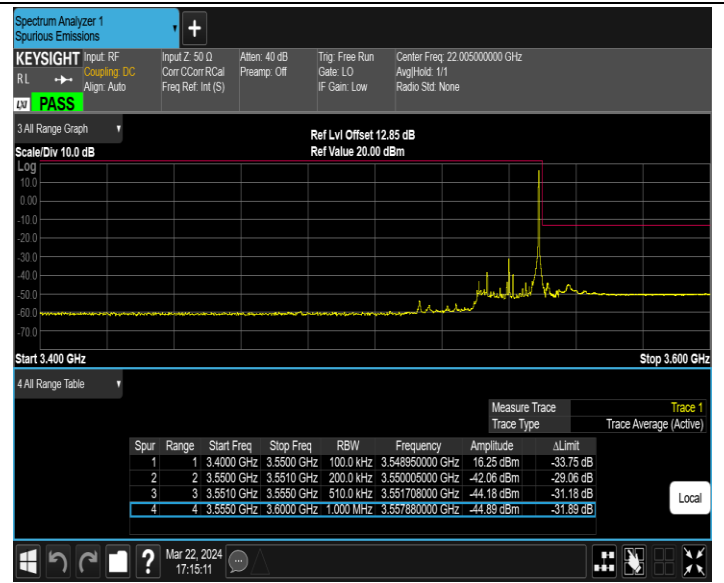

Band42_20MHz_QPSK_42990_100RB#0

Band42_20MHz_16QAM_42190_1RB#0

Band42_20MHz_16QAM_42190_1RB#99

Band42_20MHz_16QAM_42190_100RB#0

Band42_20MHz_16QAM_42990_1RB#0

Band42_20MHz_16QAM_42990_1RB#99

Band42_20MHz_16QAM_42990_100RB#0