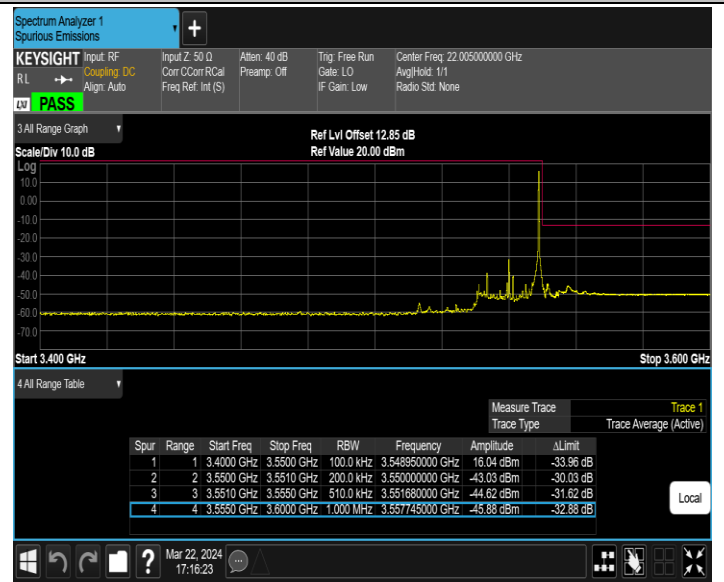

Band42_20MHz_64QAM_42190_1RB#0

Band42_20MHz_64QAM_42190_1RB#99

Band42_20MHz_64QAM_42190_100RB#0

Band42_20MHz_64QAM_42990_1RB#0

Band42_20MHz_64QAM_42990_1RB#99

Band42_20MHz_64QAM_42990_100RB#0

Band66_1.4MHz_QPSK_131979_1RB#0