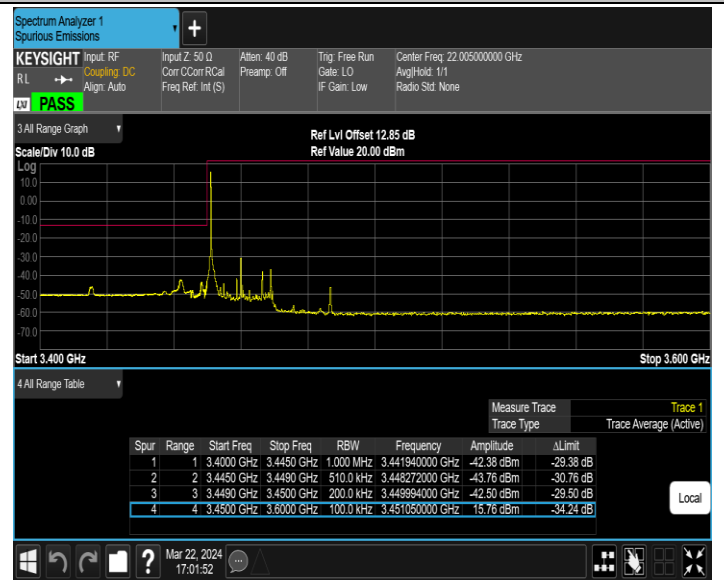

Band42_20MHz_QPSK_42990_100RB#0

Band42_20MHz_16QAM_42190_1RB#0

Band42_20MHz_16QAM_42190_1RB#99

Band42_20MHz_16QAM_42190_100RB#0

Band42_20MHz_16QAM_42990_1RB#0

Band42_20MHz_16QAM_42990_1RB#99

Band42_20MHz_16QAM_42990_100RB#0