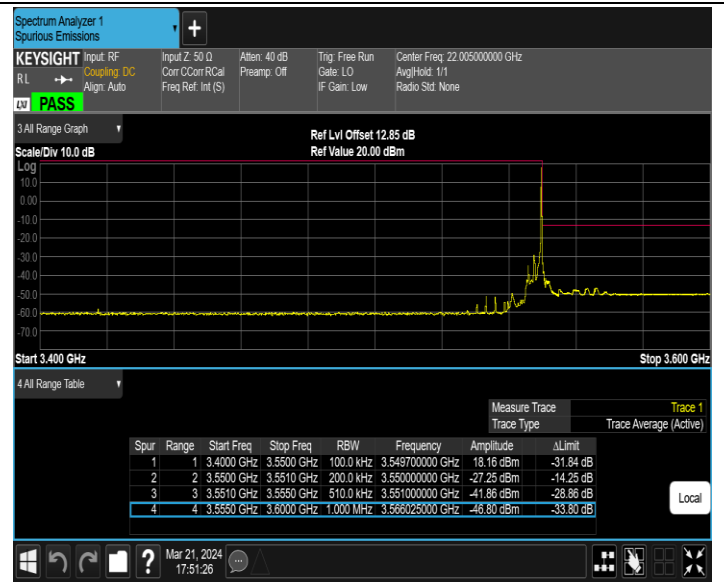

Band42_5MHz_QPSK_42115_25RB#0

Band42_5MHz_QPSK_43065_1RB#24