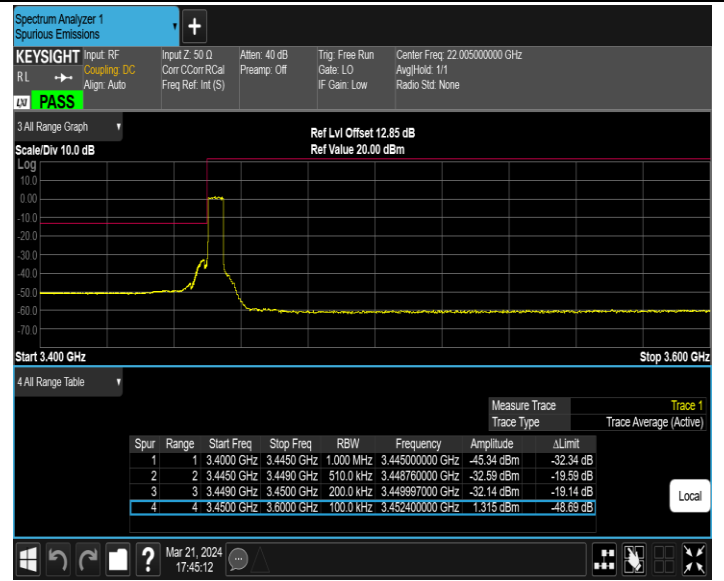

Band42_5MHz_QPSK_42115_25RB#0

Band42_5MHz_QPSK_43065_1RB#0

Band42_5MHz_QPSK_43065_1RB#24

Band42_5MHz_QPSK_43065_25RB#0

Band42_5MHz_16QAM_42115_1RB#0

Band42_5MHz_16QAM_42115_1RB#24

Band42_5MHz_16QAM_42115_25RB#0