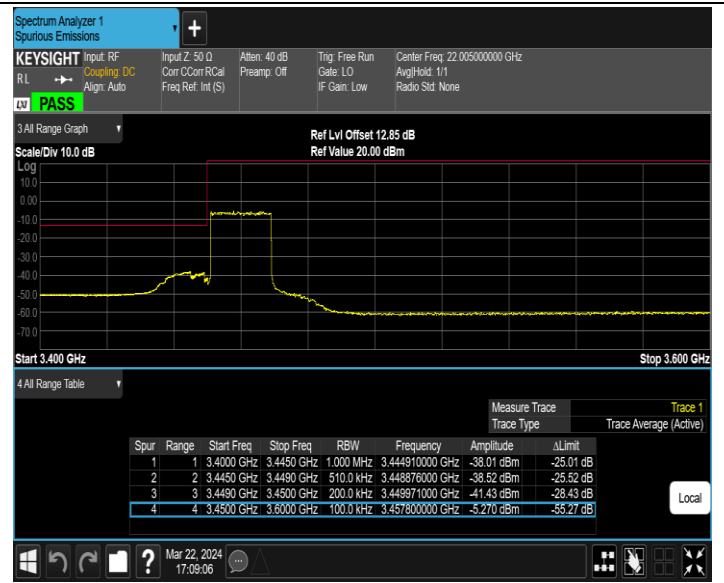

Band42_20MHz_64QAM_42190_1RB#0

Band42_20MHz_64QAM_42190_100RB#0