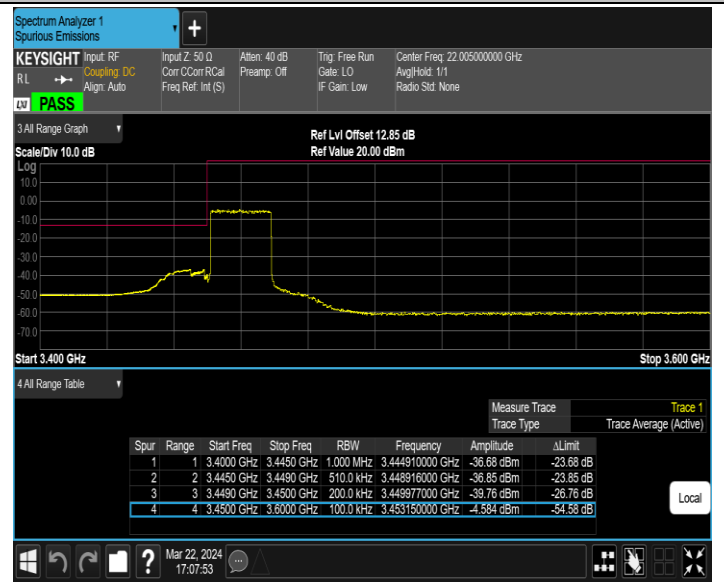

Band42_20MHz_16QAM_42190_1RB#0

Band42_20MHz_16QAM_42190_100RB#0