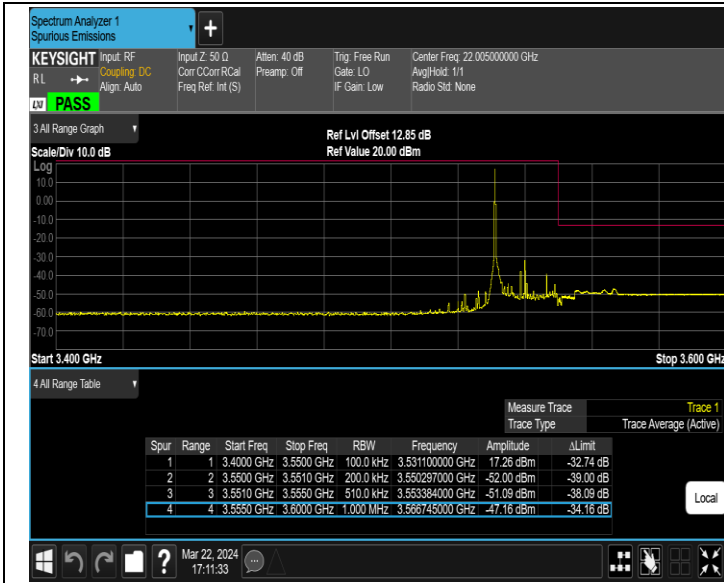

Band42_20MHz_QPSK_42990_100RB#0

Band42_20MHz_16QAM_42190_1RB#0

Band42_20MHz_16QAM_42190_1RB#99

Band42_20MHz_16QAM_42190_100RB#0

Band42_20MHz_16QAM_42990_1RB#0

Band42_20MHz_16QAM_42990_1RB#99

Band42_20MHz_16QAM_42990_100RB#0