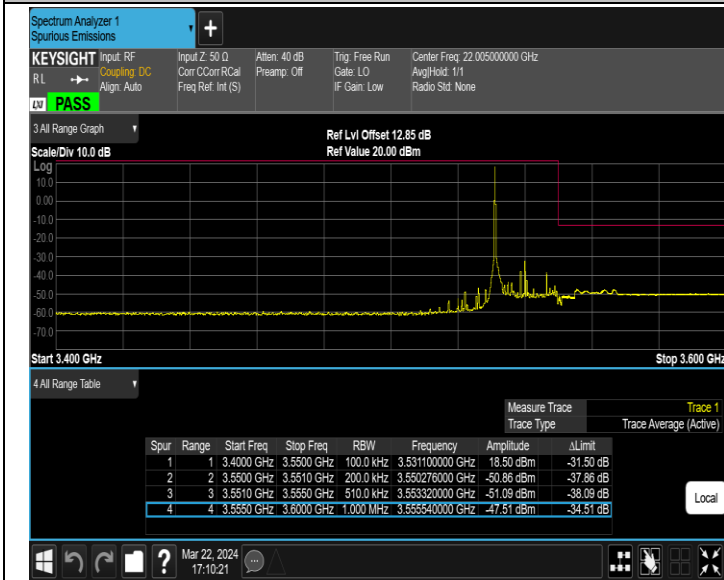

Band42_5MHz_64QAM_43065_1RB#24

Band42_5MHz_64QAM_43065_25RB#0

Band42_20MHz_QPSK_42190_1RB#0

Band42_20MHz_QPSK_42190_1RB#99

Band42_20MHz_QPSK_42190_100RB#0

Band42_20MHz_QPSK_42990_1RB#0

Band42_20MHz_QPSK_42990_1RB#99