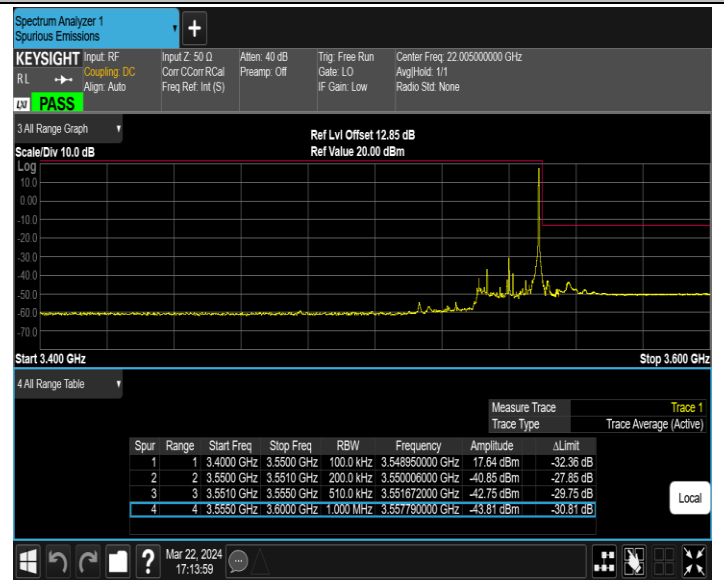

Band42_5MHz_64QAM_43065_1RB#24

Band42_5MHz_64QAM_43065_25RB#0

Band42_20MHz_QPSK_42190_1RB#0

Band42_20MHz_QPSK_42190_1RB#99

Band42_20MHz_QPSK_42190_100RB#0

Band42_20MHz_QPSK_42990_1RB#0

Band42_20MHz_QPSK_42990_1RB#99