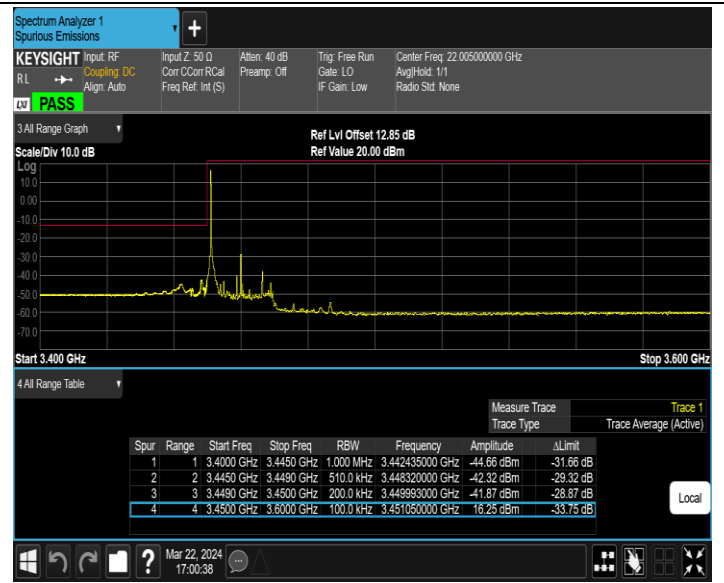

Band42_20MHz_QPSK_42990_1RB#99

Band42_20MHz_16QAM_42190_1RB#0