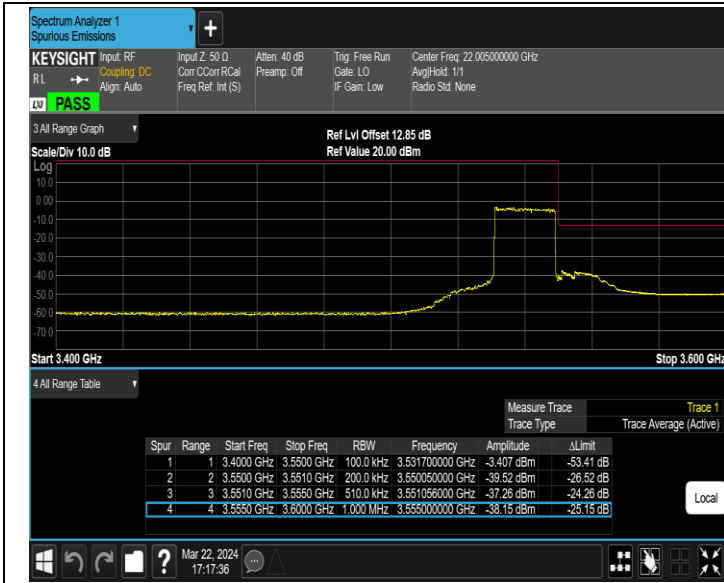

Band42_5MHz_64QAM_43065_1RB#24

Band42_5MHz_64QAM_43065_25RB#0

Band42_20MHz_QPSK_42190_1RB#0

Band42_20MHz_QPSK_42190_1RB#99

Band42_20MHz_QPSK_42190_100RB#0

Band42_20MHz_QPSK_42990_1RB#0

Band42_20MHz_QPSK_42990_1RB#99