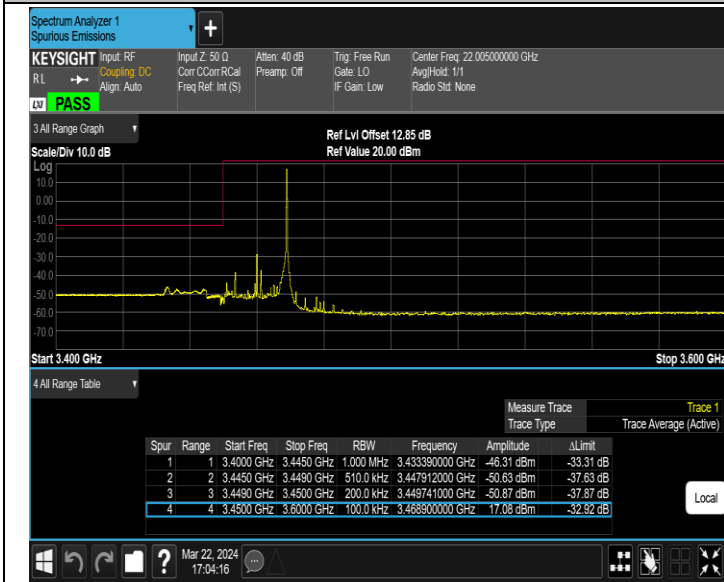

Band42_20MHz_QPSK_42990_100RB#0

Band42_20MHz_16QAM_42190_1RB#99