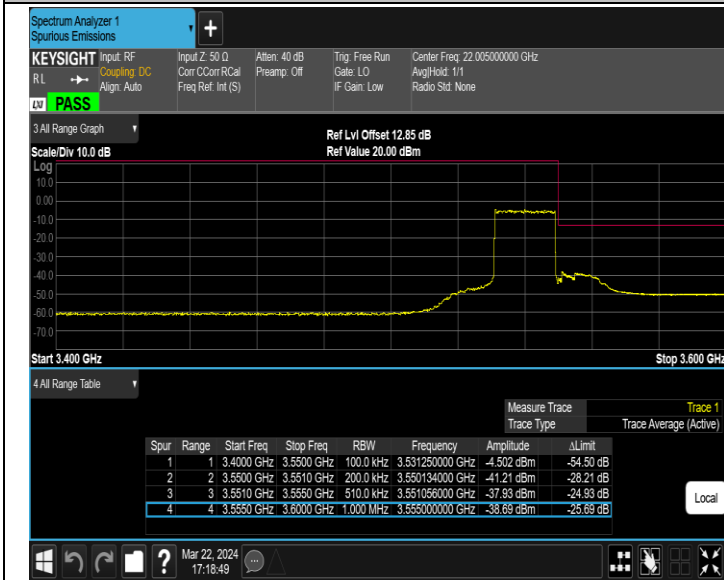

Band42_20MHz_QPSK_42990_100RB#0

Band42_20MHz_16QAM_42190_1RB#0

Band42_20MHz_16QAM_42190_1RB#99

Band42_20MHz_16QAM_42190_100RB#0

Band42_20MHz_16QAM_42990_1RB#0

Band42_20MHz_16QAM_42990_1RB#99

Band42_20MHz_16QAM_42990_100RB#0