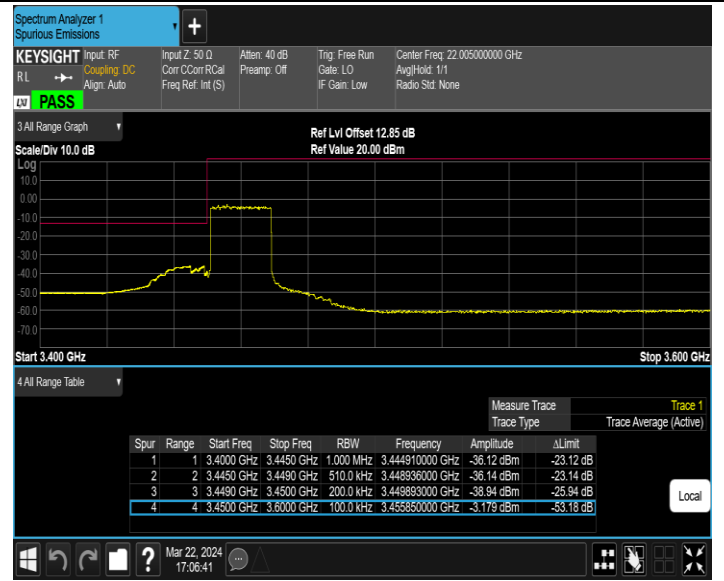

Band42_5MHz_64QAM_43065_1RB#24

Band42_5MHz_64QAM_43065_25RB#0

Band42_20MHz_QPSK_42190_1RB#0

Band42_20MHz_QPSK_42190_1RB#99

Band42_20MHz_QPSK_42190_100RB#0

Band42_20MHz_QPSK_42990_1RB#0

Band42_20MHz_QPSK_42990_1RB#99