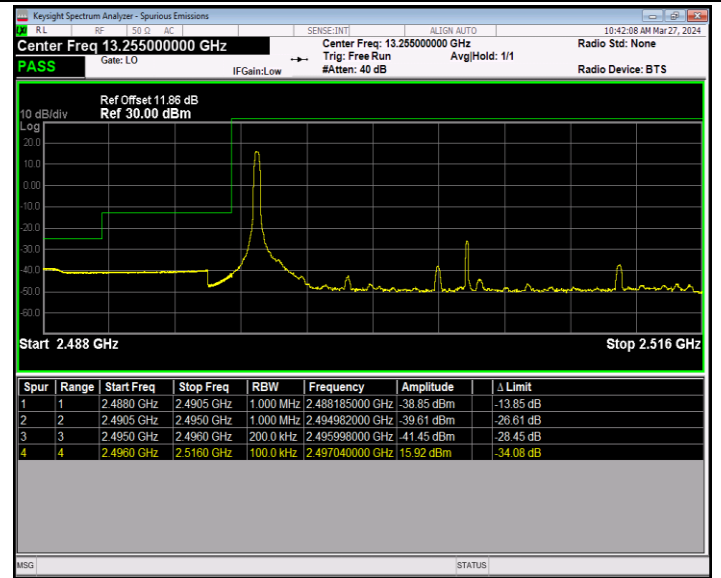

Band41_20MHz_16QAM_41490_1RB#99

Band41_20MHz_64QAM_39750_1RB#0