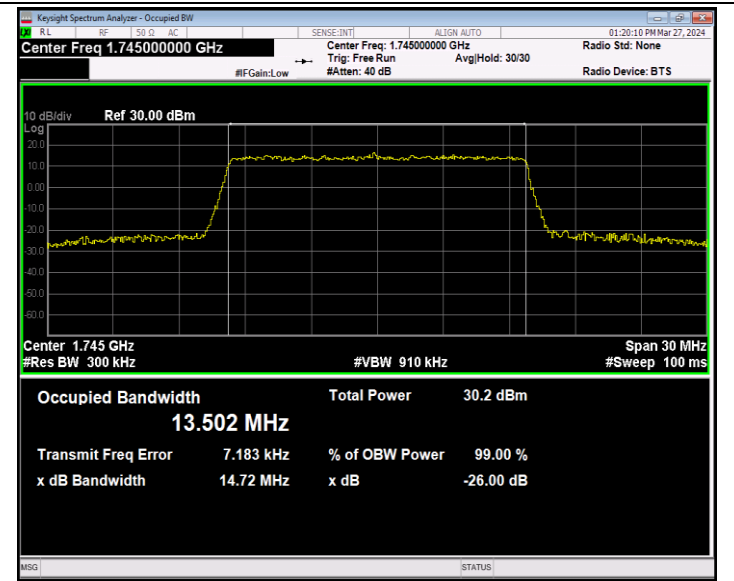

Band66-15MHz-16QAM-132322-75RB#0-PASS

Band66-15MHz-16QAM-132597-75RB#0-PASS

Band66-15MHz-64QAM-132047-75RB#0-PASS

Band66-15MHz-64QAM-132322-75RB#0-PASS

Band66-15MHz-64QAM-132597-75RB#0-PASS

Band66-20MHz-QPSK-132072-100RB#0-PASS