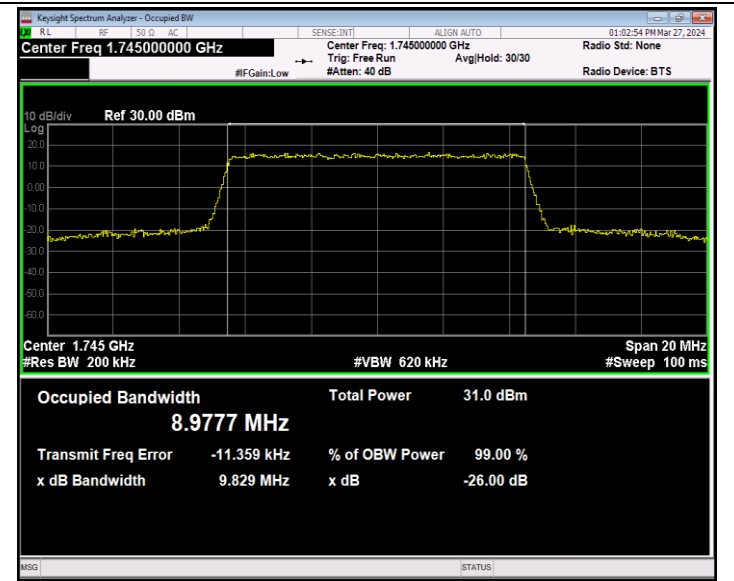

Band66-10MHz-16QAM-132322-50RB#0-PASS