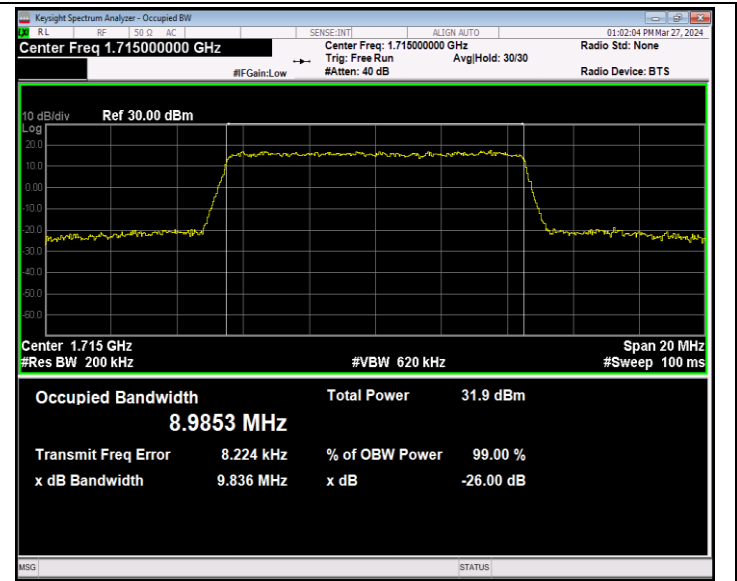

Band66-5MHz-16QAM-132322-25RB#0-PASS

Band66-5MHz-16QAM-132647-25RB#0-PASS

Band66-5MHz-64QAM-131997-25RB#0-PASS

Band66-5MHz-64QAM-132322-25RB#0-PASS

Band66-5MHz-64QAM-132647-25RB#0-PASS

Band66-10MHz-QPSK-132022-50RB#0-PASS