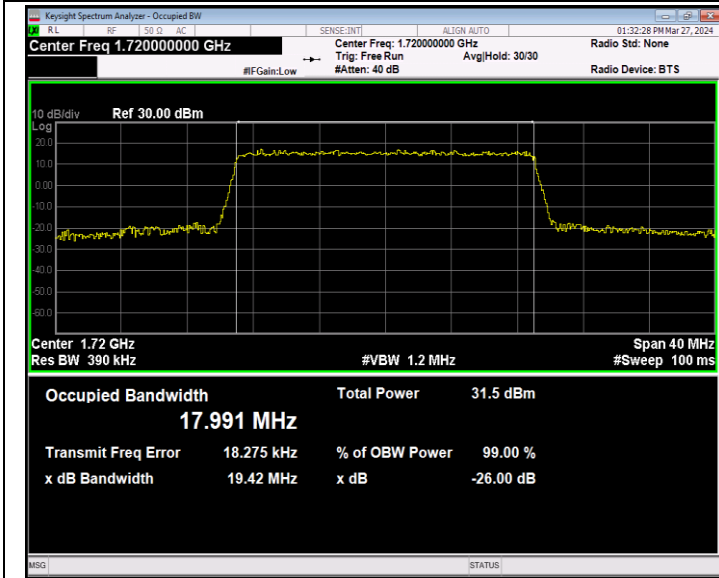

Band66-20MHz-16QAM-132072-100RB#0-PASS