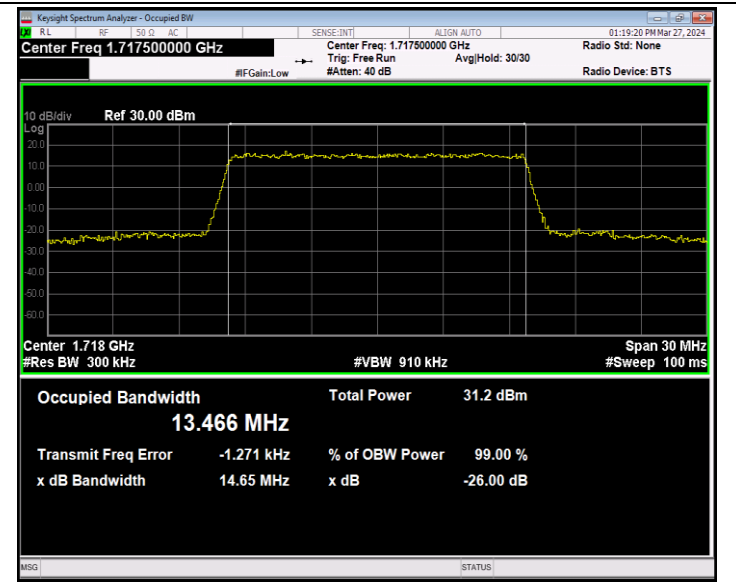

Band66-10MHz-64QAM-132322-50RB#0-PASS

Band66-10MHz-64QAM-132622-50RB#0-PASS

Band66-15MHz-QPSK-132047-75RB#0-PASS

Band66-15MHz-QPSK-132322-75RB#0-PASS

Band66-15MHz-QPSK-132597-75RB#0-PASS

Band66-15MHz-16QAM-132047-75RB#0-PASS