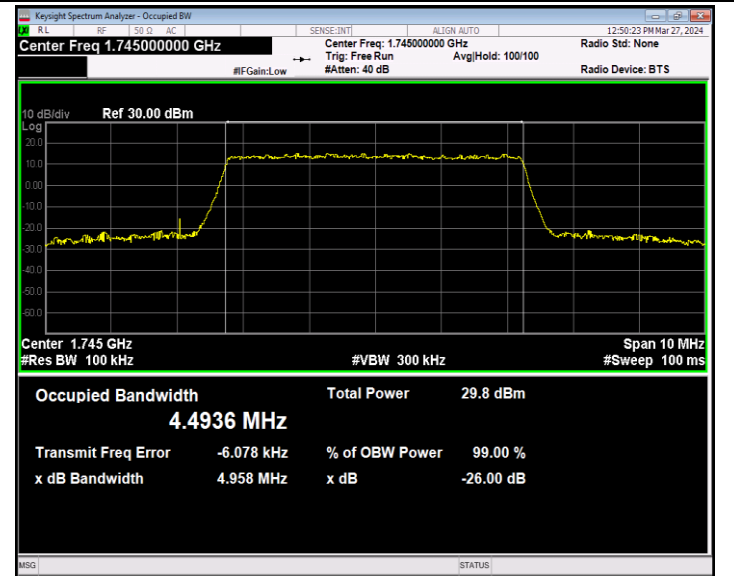

Band66-5MHz-64QAM-132322-25RB#0-PASS