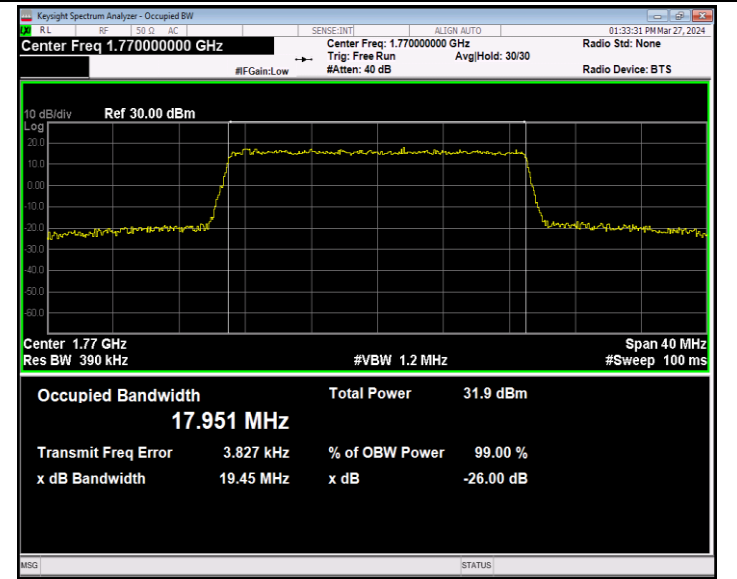

Band66-20MHz-QPSK-132572-100RB#0-PASS