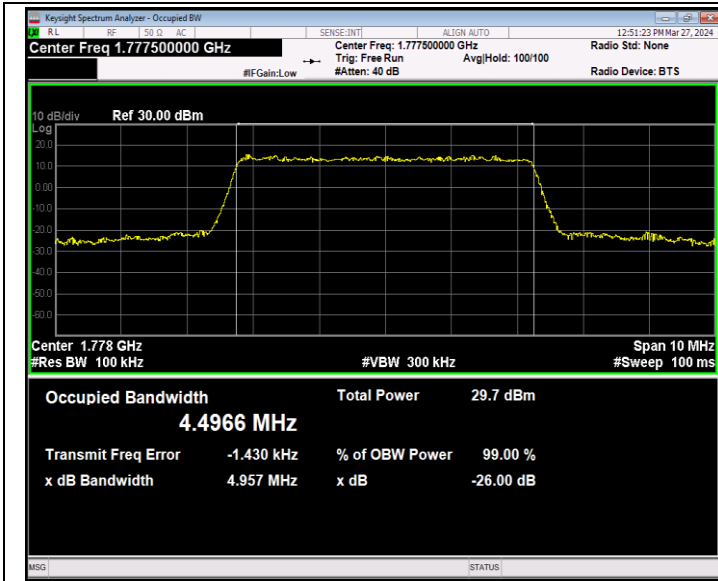

Band66-5MHz-16QAM-132322-25RB#0-PASS

Band66-5MHz-16QAM-132647-25RB#0-PASS

Band66-5MHz-64QAM-131997-25RB#0-PASS

Band66-5MHz-64QAM-132322-25RB#0-PASS

Band66-5MHz-64QAM-132647-25RB#0-PASS

Band66-10MHz-QPSK-132022-50RB#0-PASS