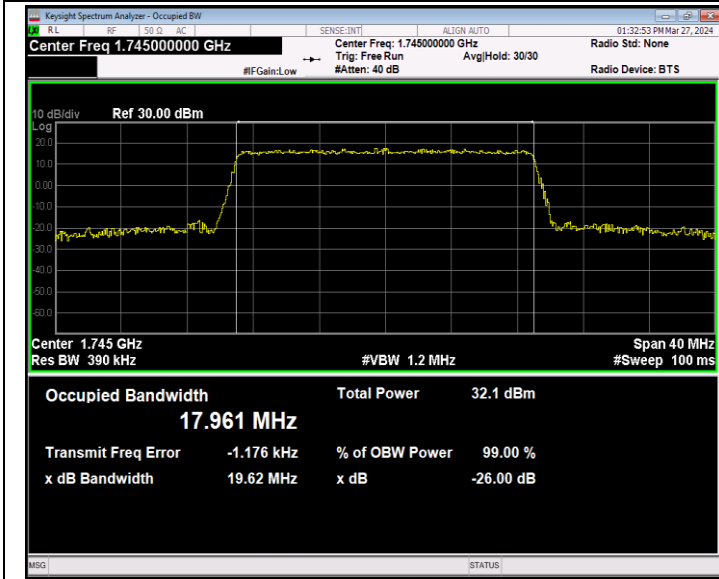

Band66-15MHz-16QAM-132322-75RB#0-PASS

Band66-15MHz-16QAM-132597-75RB#0-PASS

Band66-15MHz-64QAM-132047-75RB#0-PASS

Band66-15MHz-64QAM-132322-75RB#0-PASS

Band66-15MHz-64QAM-132597-75RB#0-PASS

Band66-20MHz-QPSK-132072-100RB#0-PASS