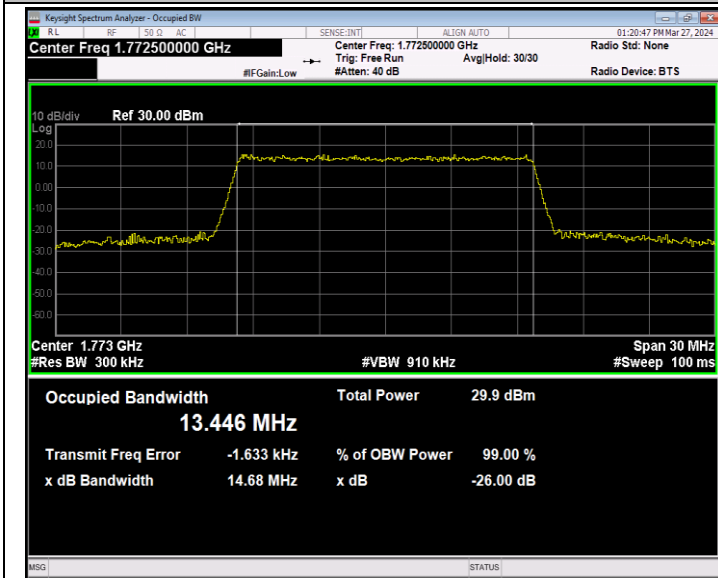

Band66-15MHz-16QAM-132322-75RB#0-PASS

Band66-15MHz-16QAM-132597-75RB#0-PASS

Band66-15MHz-64QAM-132047-75RB#0-PASS

Band66-15MHz-64QAM-132322-75RB#0-PASS

Band66-15MHz-64QAM-132597-75RB#0-PASS

Band66-20MHz-QPSK-132072-100RB#0-PASS