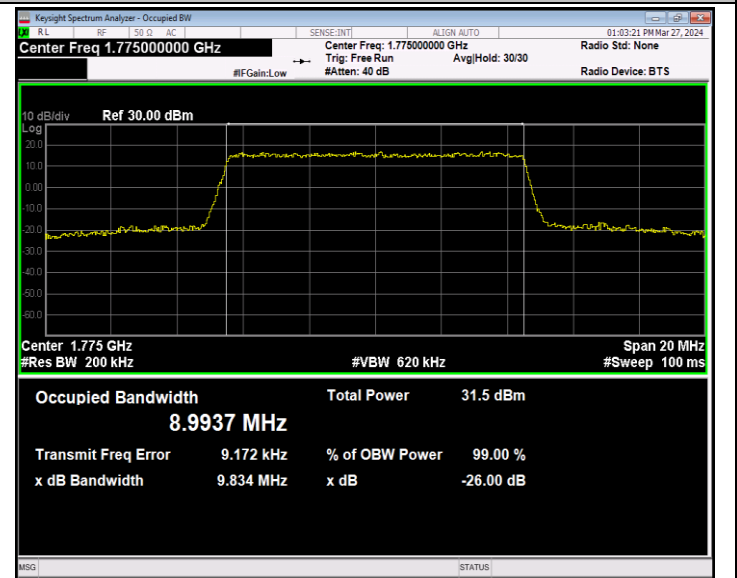

Band66-10MHz-QPSK-132622-50RB#0-PASS