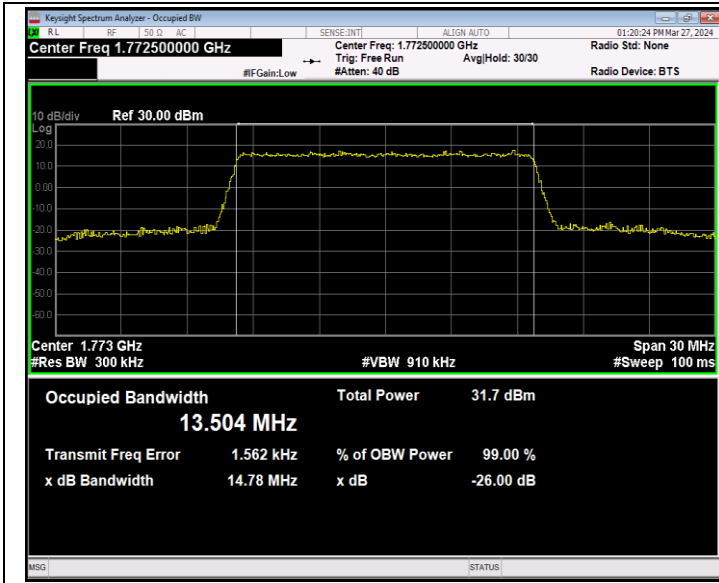

Band66-10MHz-64QAM-132322-50RB#0-PASS

Band66-10MHz-64QAM-132622-50RB#0-PASS

Band66-15MHz-QPSK-132047-75RB#0-PASS

Band66-15MHz-QPSK-132322-75RB#0-PASS

Band66-15MHz-QPSK-132597-75RB#0-PASS

Band66-15MHz-16QAM-132047-75RB#0-PASS