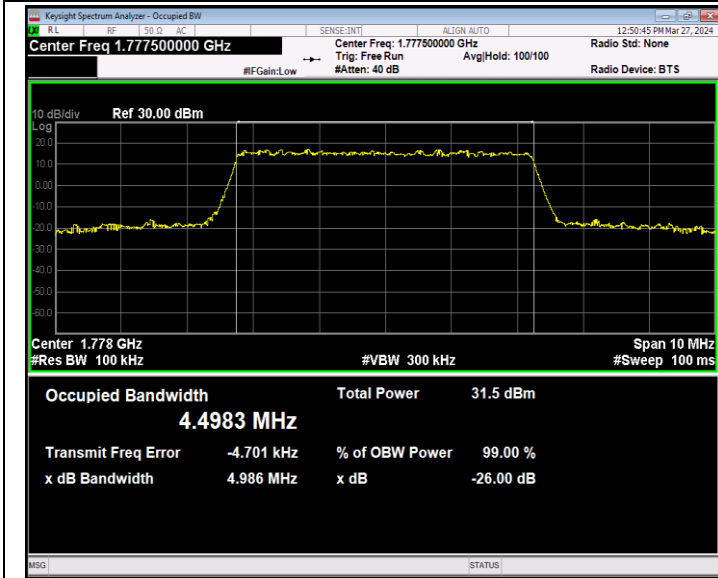

Band66-3MHz-64QAM-132322-15RB#0-PASS

Band66-3MHz-64QAM-132657-15RB#0-PASS

Band66-5MHz-QPSK-131997-25RB#0-PASS

Band66-5MHz-QPSK-132322-25RB#0-PASS

Band66-5MHz-QPSK-132647-25RB#0-PASS

Band66-5MHz-16QAM-131997-25RB#0-PASS