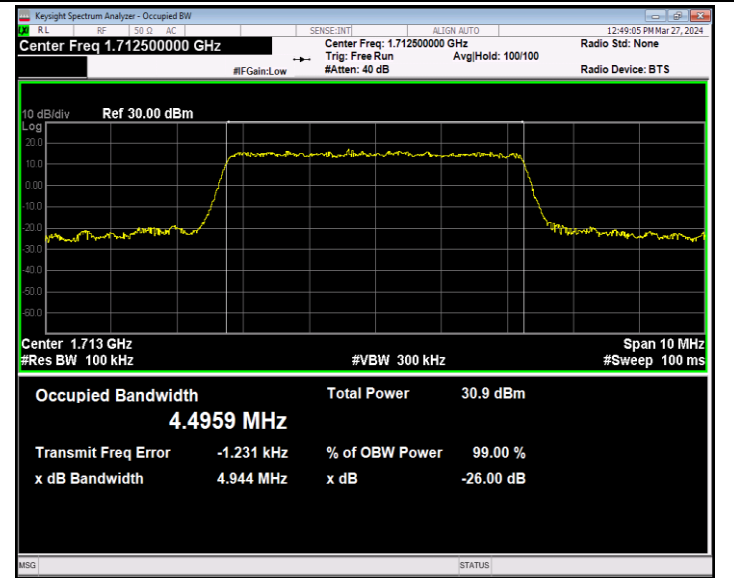

Band66-3MHz-64QAM-132322-15RB#0-PASS

Band66-3MHz-64QAM-132657-15RB#0-PASS

Band66-5MHz-QPSK-131997-25RB#0-PASS

Band66-5MHz-QPSK-132322-25RB#0-PASS

Band66-5MHz-QPSK-132647-25RB#0-PASS

Band66-5MHz-16QAM-131997-25RB#0-PASS