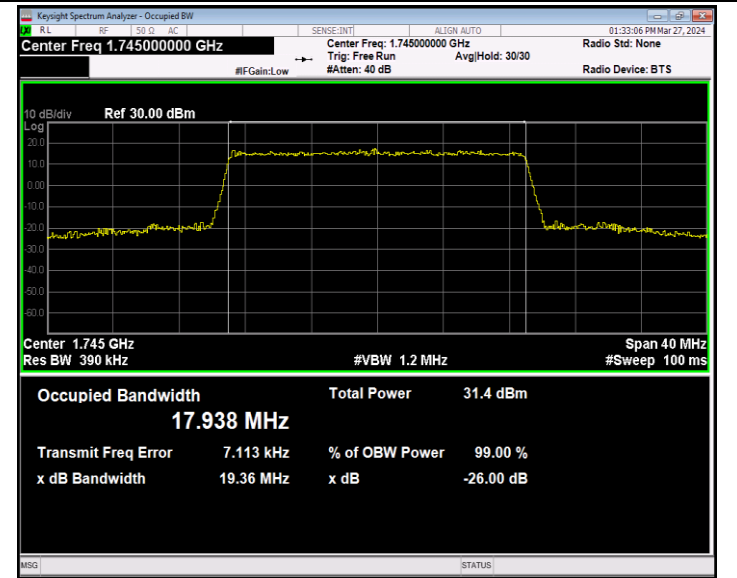

Band66-20MHz-16QAM-132322-100RB#0-PASS