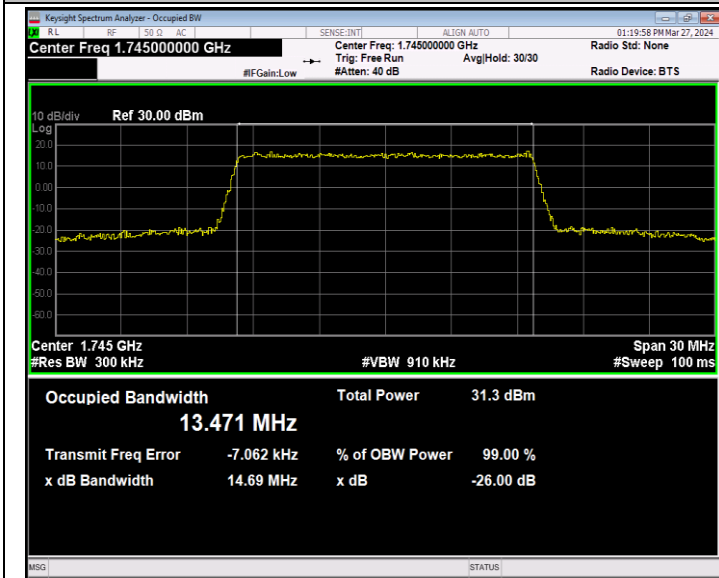

Band66-10MHz-64QAM-132322-50RB#0-PASS

Band66-10MHz-64QAM-132622-50RB#0-PASS

Band66-15MHz-QPSK-132047-75RB#0-PASS

Band66-15MHz-QPSK-132322-75RB#0-PASS

Band66-15MHz-QPSK-132597-75RB#0-PASS

Band66-15MHz-16QAM-132047-75RB#0-PASS