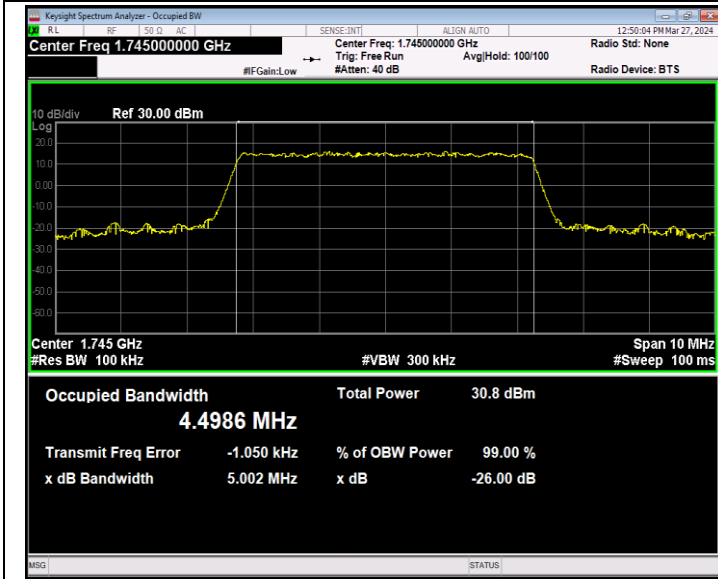

Band66-3MHz-64QAM-132322-15RB#0-PASS

Band66-3MHz-64QAM-132657-15RB#0-PASS

Band66-5MHz-QPSK-131997-25RB#0-PASS

Band66-5MHz-QPSK-132322-25RB#0-PASS

Band66-5MHz-QPSK-132647-25RB#0-PASS

Band66-5MHz-16QAM-131997-25RB#0-PASS