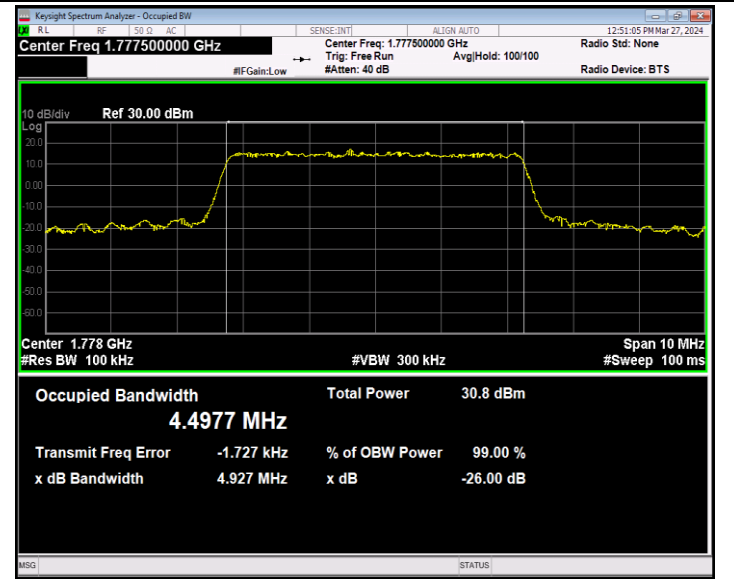

Band66-5MHz-16QAM-132647-25RB#0-PASS