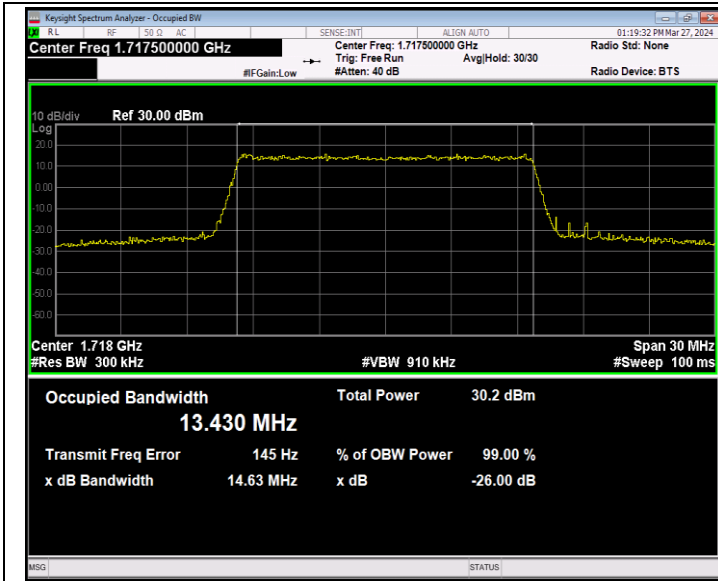

Band66-15MHz-64QAM-132047-75RB#0-PASS