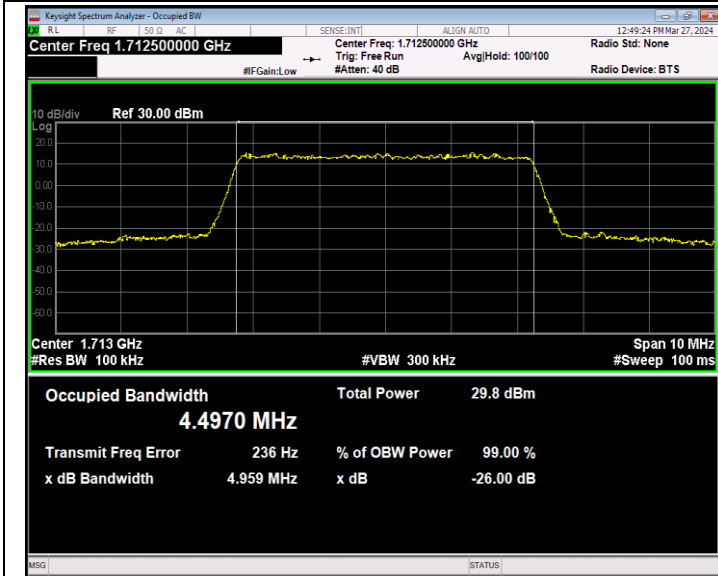

Band66-5MHz-64QAM-131997-25RB#0-PASS