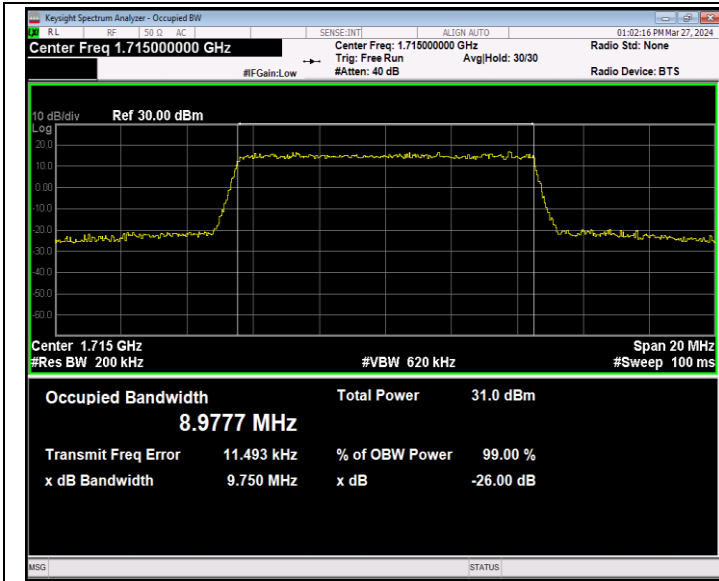

Band66-10MHz-16QAM-132022-50RB#0-PASS