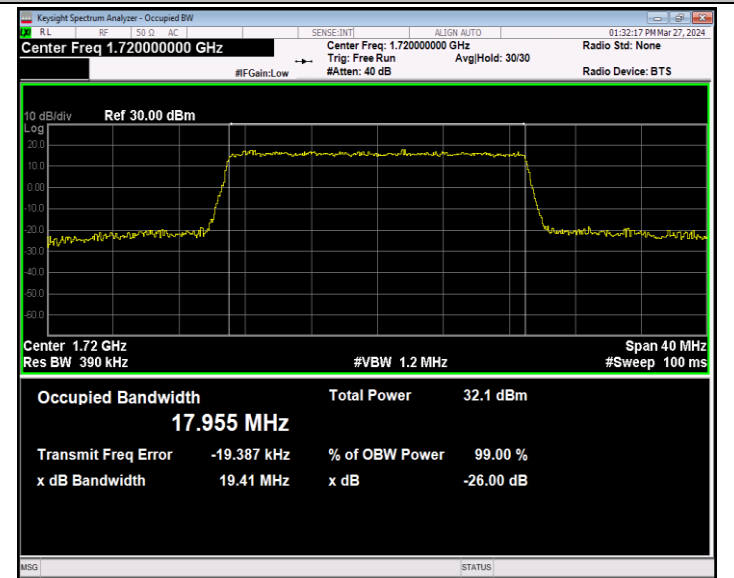

Band66-15MHz-16QAM-132322-75RB#0-PASS

Band66-15MHz-16QAM-132597-75RB#0-PASS

Band66-15MHz-64QAM-132047-75RB#0-PASS

Band66-15MHz-64QAM-132322-75RB#0-PASS

Band66-15MHz-64QAM-132597-75RB#0-PASS

Band66-20MHz-QPSK-132072-100RB#0-PASS