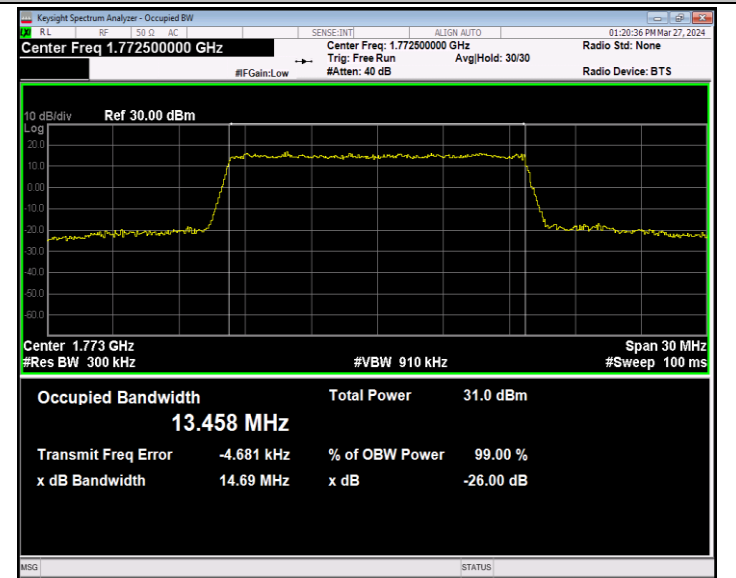

Band66-15MHz-16QAM-132597-75RB#0-PASS