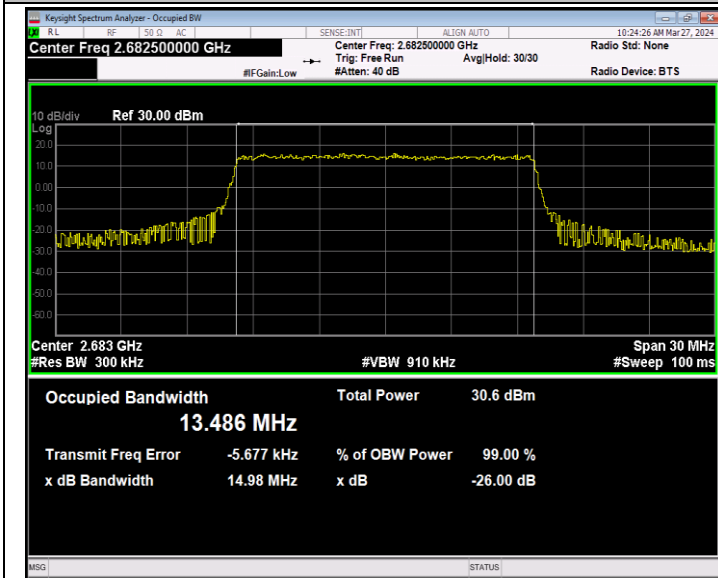

Band41-15MHz-QPSK-39725-75RB#0-PASS

Band41-15MHz-QPSK-41515-75RB#0-PASS