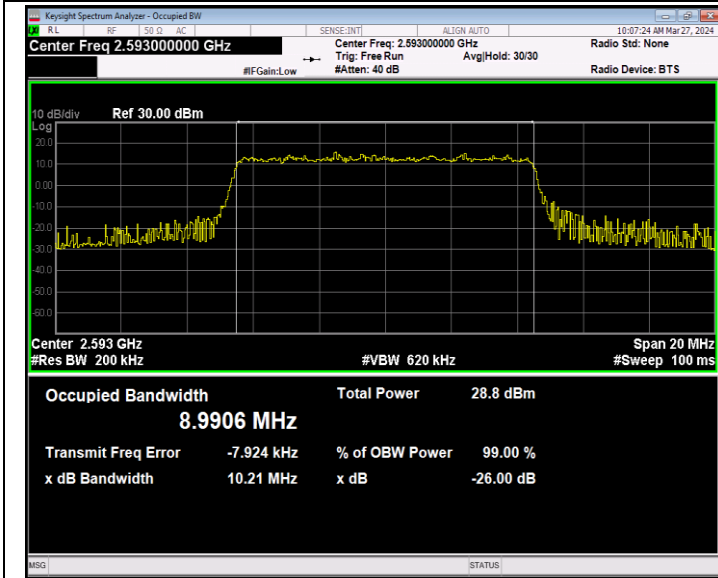

Band41-10MHz-16QAM-39700-50RB#0-PASS

Band41-10MHz-16QAM-40620-50RB#0-PASS

Band41-10MHz-16QAM-41540-50RB#0-PASS

Band41-10MHz-64QAM-39700-50RB#0-PASS

Band41-10MHz-64QAM-40620-50RB#0-PASS

Band41-10MHz-64QAM-41540-50RB#0-PASS