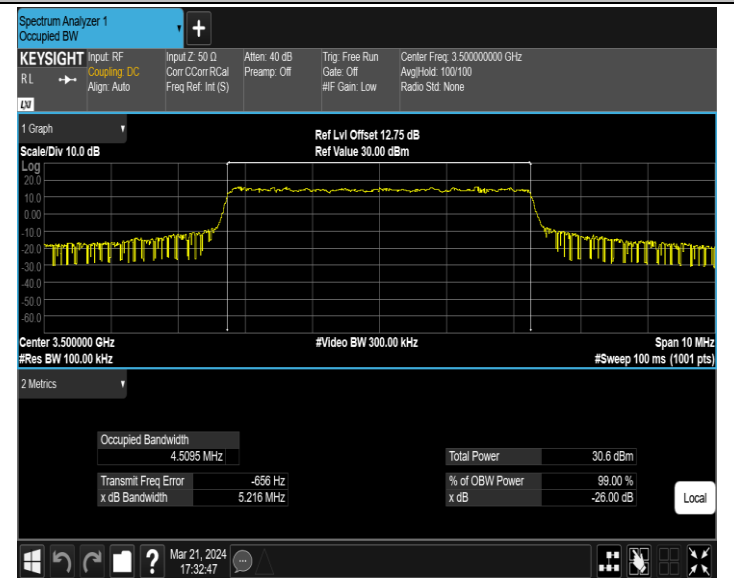

Band41-20MHz-64QAM-41490-100RB#0-PASS

42(3450-3550)-5MHz-QPSK-42590-25RB#0-PASS