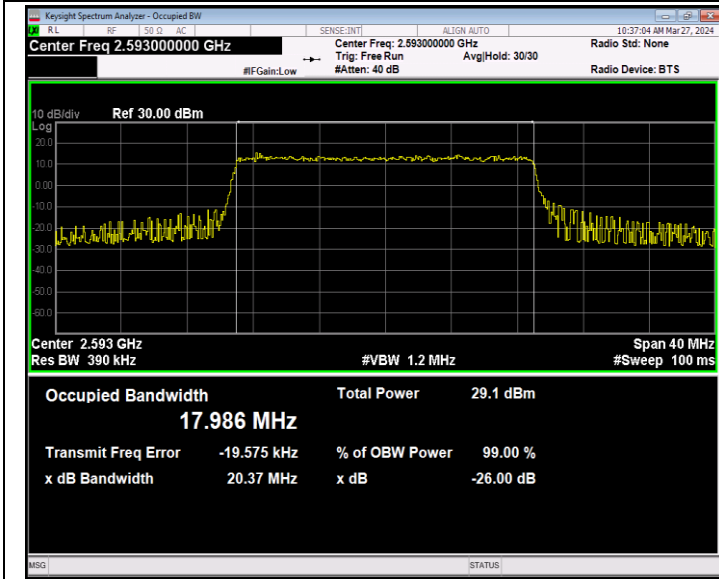

Band41-20MHz-16QAM-39750-100RB#0-PASS

Band41-20MHz-16QAM-40620-100RB#0-PASS

Band41-20MHz-16QAM-41490-100RB#0-PASS

Band41-20MHz-64QAM-39750-100RB#0-PASS

Band41-20MHz-64QAM-40620-100RB#0-PASS

Band41-20MHz-64QAM-41490-100RB#0-PASS