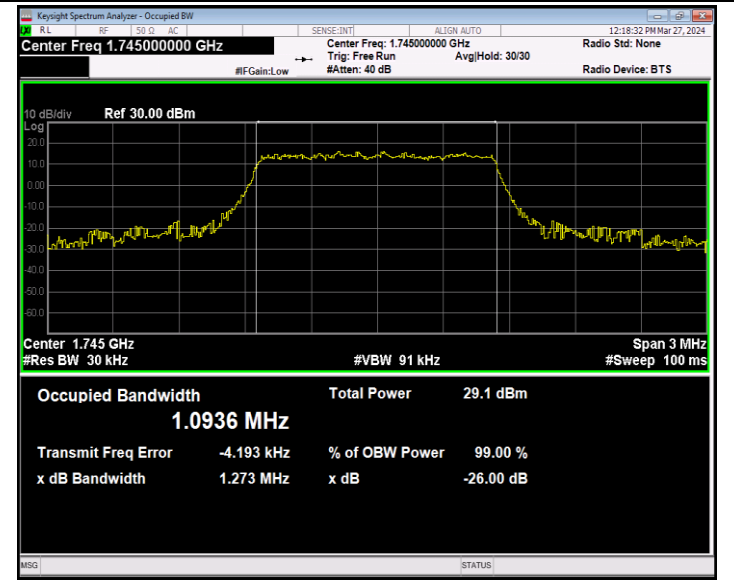

Band66-1.4MHz-QPSK-132665-6RB#0-PASS

Band66-1.4MHz-16QAM-131979-6RB#0-PASS

Band66-1.4MHz-16QAM-132322-6RB#0-PASS

Band66-1.4MHz-16QAM-132665-6RB#0-PASS

Band66-1.4MHz-64QAM-131979-6RB#0-PASS

Band66-1.4MHz-64QAM-132322-6RB#0-PASS