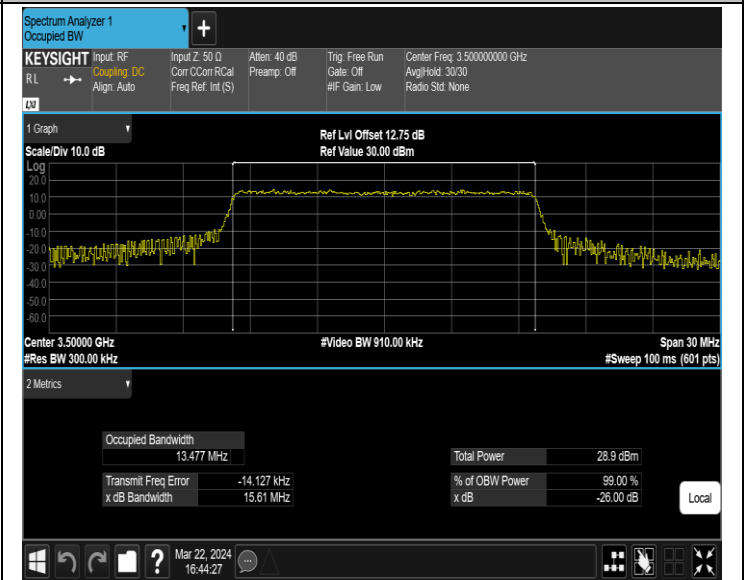

42(3450-3550)-15MHz-16QAM-43015-75RB#0-PASS

42(3450-3550)-15MHz-64QAM-42590-75RB#0-PASS