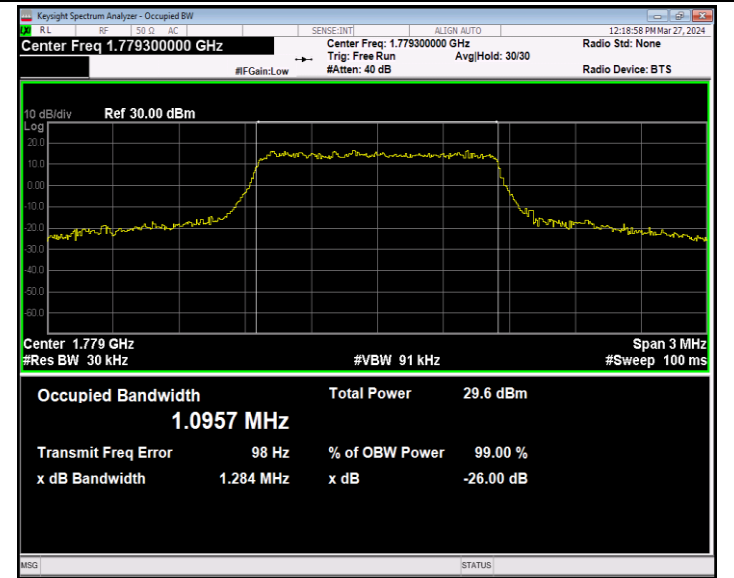

Band66-1.4MHz-16QAM-131979-6RB#0-PASS

Band66-1.4MHz-16QAM-132665-6RB#0-PASS