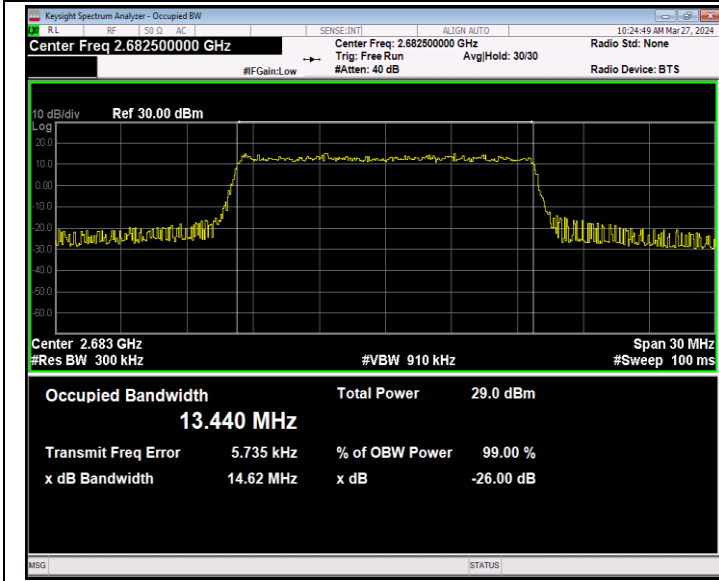

Band41-15MHz-64QAM-39725-75RB#0-PASS

Band41-15MHz-64QAM-41515-75RB#0-PASS