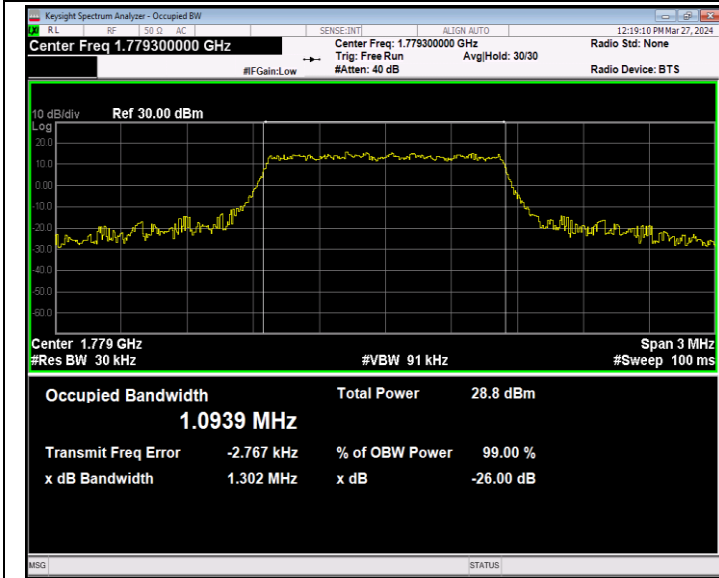

Band66-1.4MHz-QPSK-132665-6RB#0-PASS

Band66-1.4MHz-16QAM-131979-6RB#0-PASS

Band66-1.4MHz-16QAM-132322-6RB#0-PASS

Band66-1.4MHz-16QAM-132665-6RB#0-PASS

Band66-1.4MHz-64QAM-131979-6RB#0-PASS

Band66-1.4MHz-64QAM-132322-6RB#0-PASS