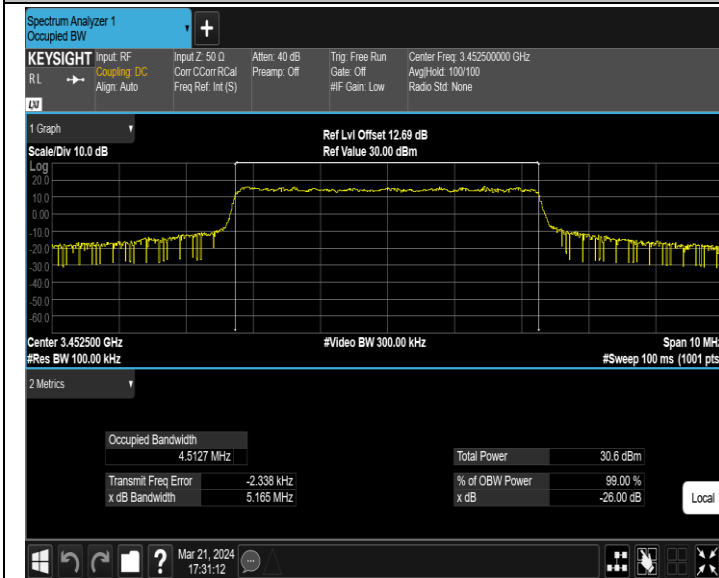

Band41-20MHz-16QAM-39750-100RB#0-PASS

Band41-20MHz-16QAM-40620-100RB#0-PASS

Band41-20MHz-16QAM-41490-100RB#0-PASS

Band41-20MHz-64QAM-39750-100RB#0-PASS

Band41-20MHz-64QAM-40620-100RB#0-PASS

Band41-20MHz-64QAM-41490-100RB#0-PASS