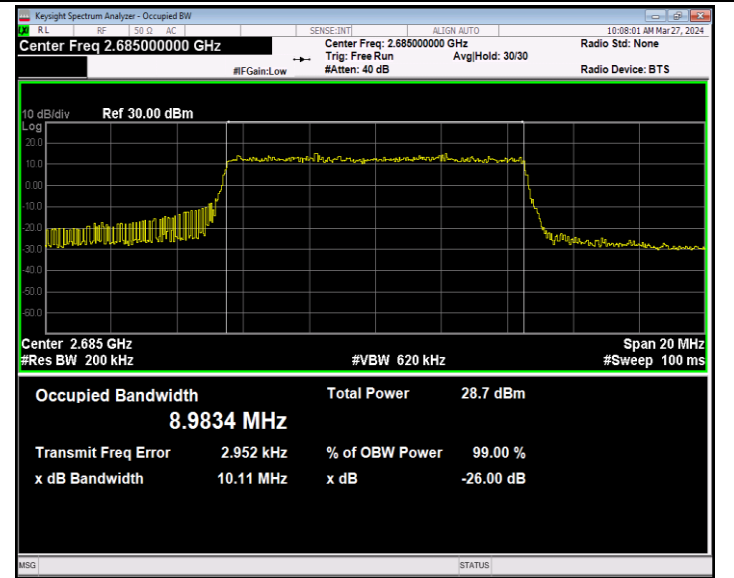

Band41-10MHz-16QAM-39700-50RB#0-PASS

Band41-10MHz-16QAM-40620-50RB#0-PASS

Band41-10MHz-16QAM-41540-50RB#0-PASS

Band41-10MHz-64QAM-39700-50RB#0-PASS

Band41-10MHz-64QAM-40620-50RB#0-PASS

Band41-10MHz-64QAM-41540-50RB#0-PASS