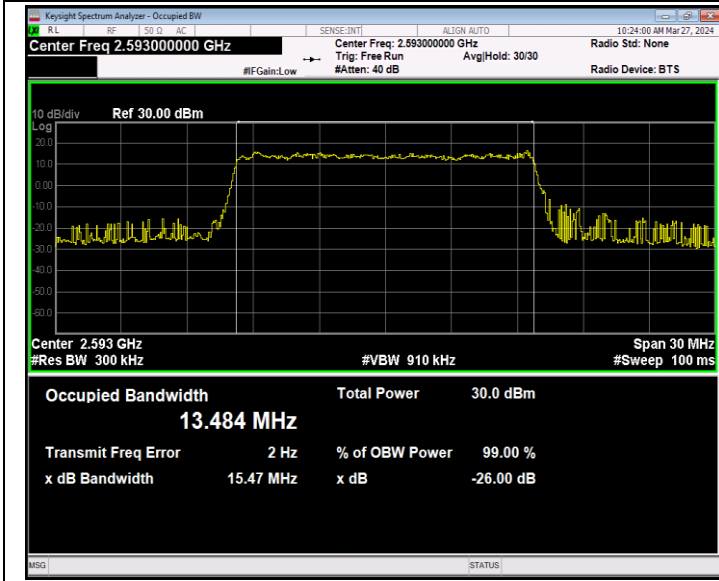

Band41-15MHz-QPSK-39725-75RB#0-PASS

Band41-15MHz-QPSK-40620-75RB#0-PASS

Band41-15MHz-QPSK-41515-75RB#0-PASS

Band41-15MHz-16QAM-39725-75RB#0-PASS

Band41-15MHz-16QAM-40620-75RB#0-PASS

Band41-15MHz-16QAM-41515-75RB#0-PASS