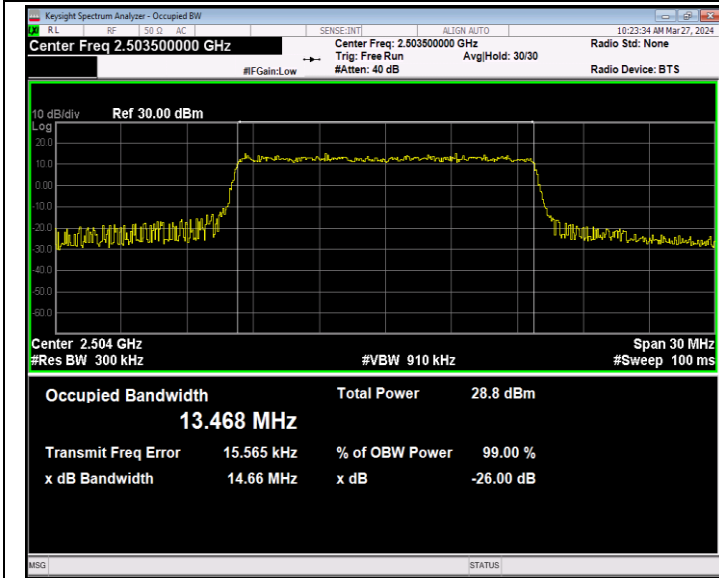

Band41-15MHz-QPSK-39725-75RB#0-PASS

Band41-15MHz-QPSK-40620-75RB#0-PASS

Band41-15MHz-QPSK-41515-75RB#0-PASS

Band41-15MHz-16QAM-39725-75RB#0-PASS

Band41-15MHz-16QAM-40620-75RB#0-PASS

Band41-15MHz-16QAM-41515-75RB#0-PASS