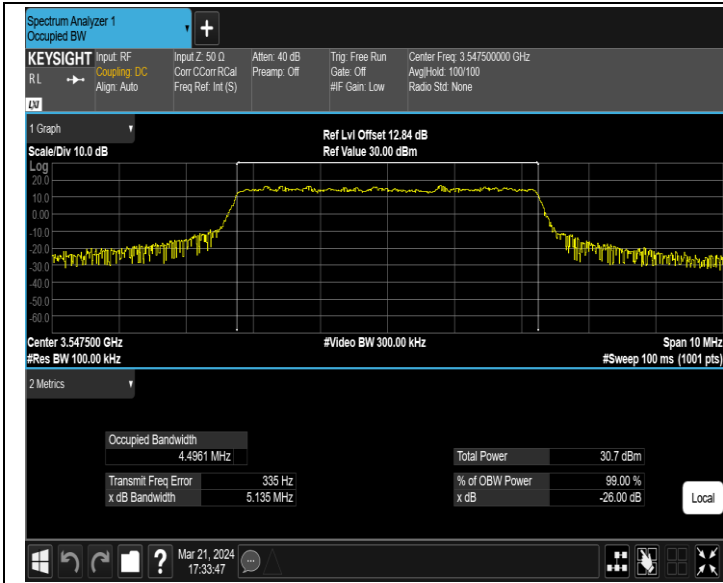

42(3450-3550)-5MHz-QPSK-42115-25RB#0-PASS

42(3450-3550)-5MHz-QPSK-43065-25RB#0-PASS