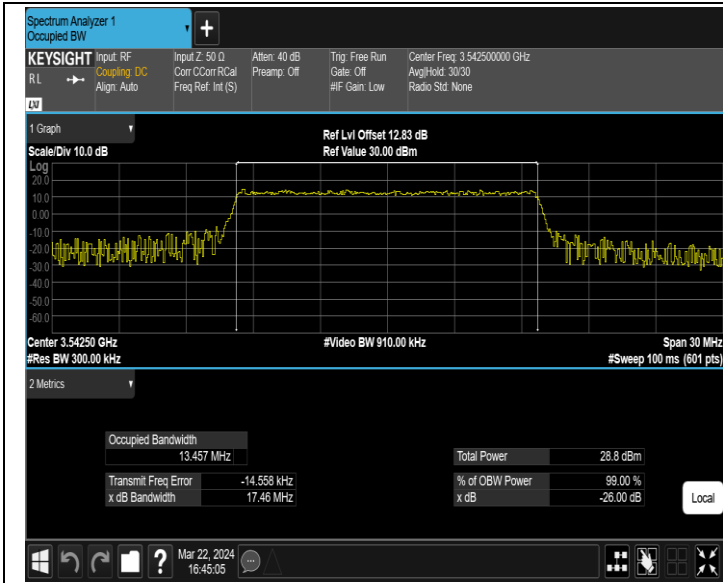

42(3450-3550)-15MHz-64QAM-42165-75RB#0-PASS

42(3450-3550)-15MHz-64QAM-43015-75RB#0-PASS