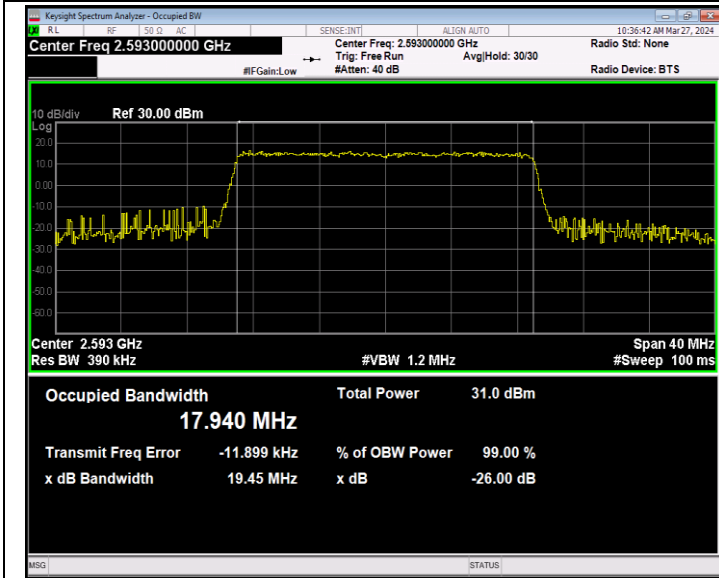

Band41-15MHz-64QAM-39725-75RB#0-PASS

Band41-15MHz-64QAM-40620-75RB#0-PASS

Band41-15MHz-64QAM-41515-75RB#0-PASS

Band41-20MHz-QPSK-39750-100RB#0-PASS

Band41-20MHz-QPSK-40620-100RB#0-PASS

Band41-20MHz-QPSK-41490-100RB#0-PASS