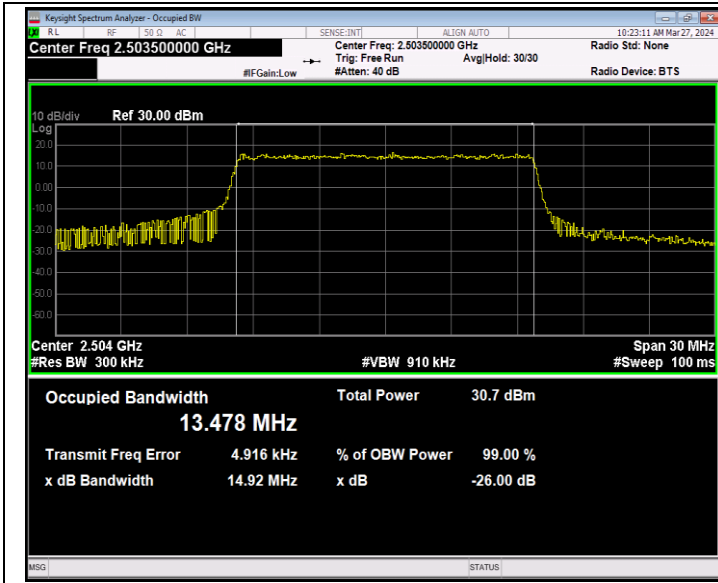

Band41-10MHz-16QAM-39700-50RB#0-PASS

Band41-10MHz-16QAM-40620-50RB#0-PASS

Band41-10MHz-16QAM-41540-50RB#0-PASS

Band41-10MHz-64QAM-39700-50RB#0-PASS

Band41-10MHz-64QAM-40620-50RB#0-PASS

Band41-10MHz-64QAM-41540-50RB#0-PASS