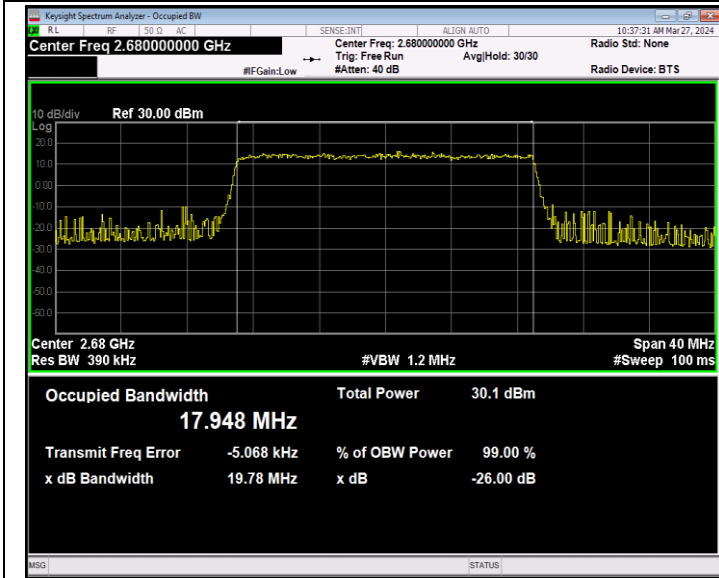

Band41-20MHz-16QAM-39750-100RB#0-PASS

Band41-20MHz-16QAM-41490-100RB#0-PASS