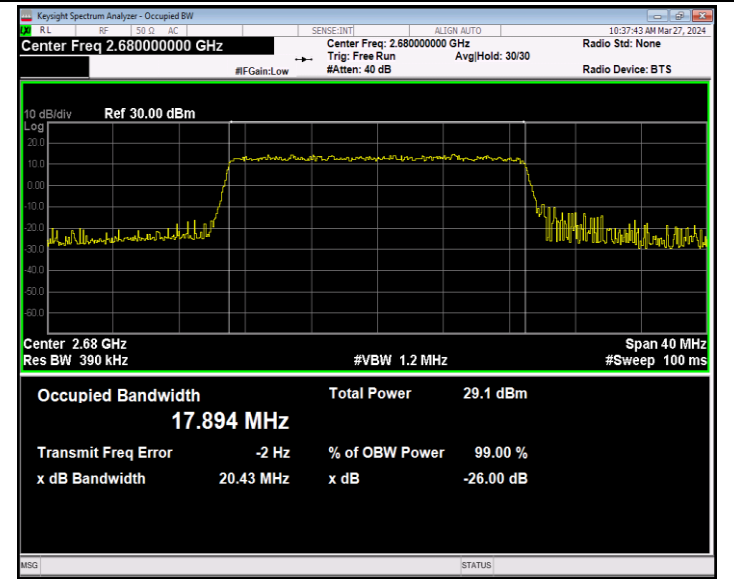

Band41-20MHz-16QAM-39750-100RB#0-PASS

Band41-20MHz-16QAM-40620-100RB#0-PASS

Band41-20MHz-16QAM-41490-100RB#0-PASS

Band41-20MHz-64QAM-39750-100RB#0-PASS

Band41-20MHz-64QAM-40620-100RB#0-PASS

Band41-20MHz-64QAM-41490-100RB#0-PASS