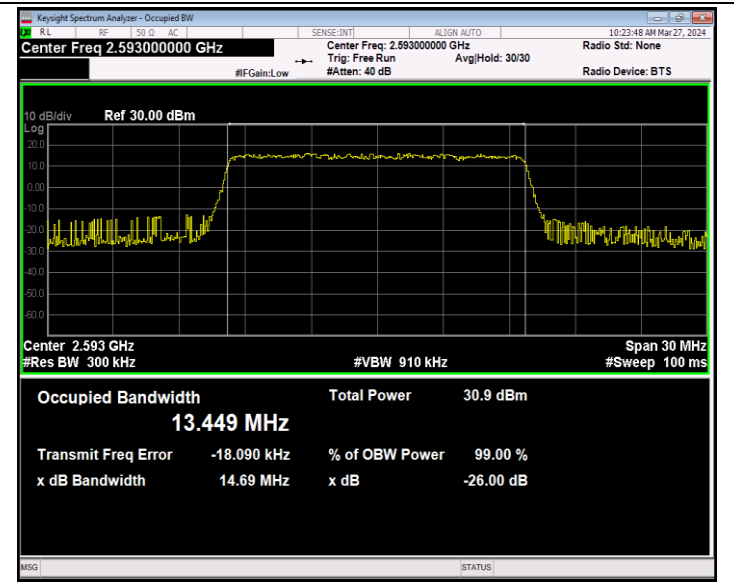

Band41-10MHz-64QAM-41540-50RB#0-PASS

Band41-15MHz-QPSK-40620-75RB#0-PASS