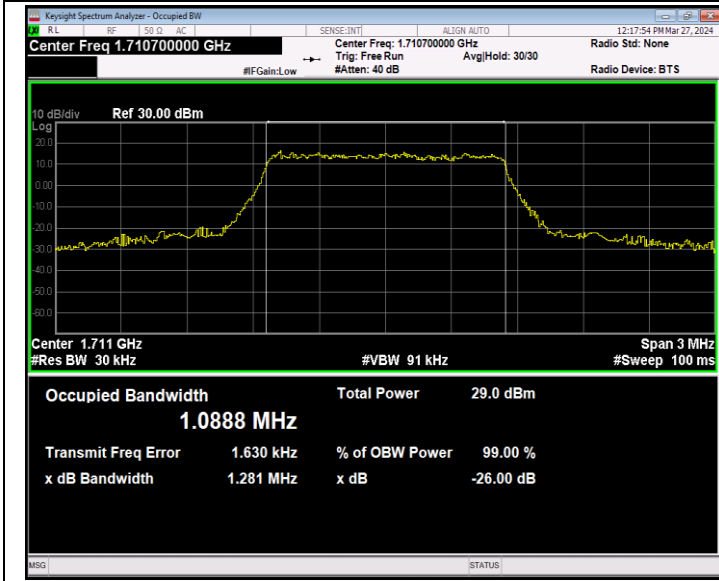

Band66-1.4MHz-QPSK-132665-6RB#0-PASS

Band66-1.4MHz-16QAM-131979-6RB#0-PASS

Band66-1.4MHz-16QAM-132322-6RB#0-PASS

Band66-1.4MHz-16QAM-132665-6RB#0-PASS

Band66-1.4MHz-64QAM-131979-6RB#0-PASS

Band66-1.4MHz-64QAM-132322-6RB#0-PASS