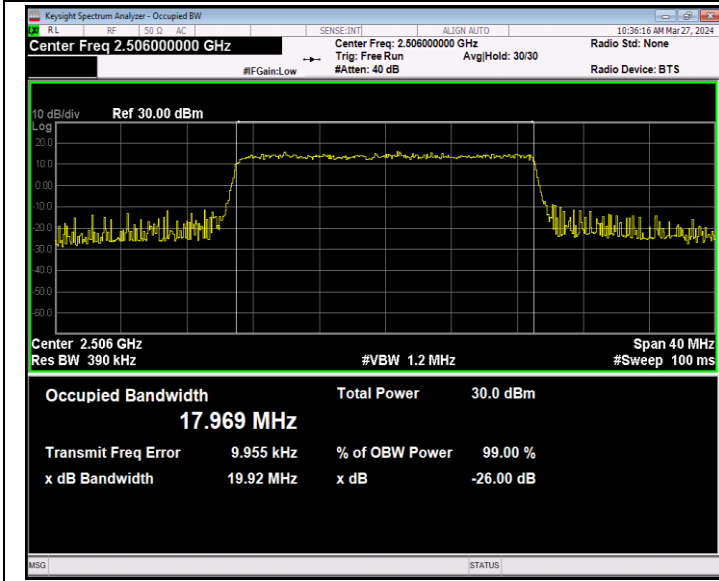

Band41-15MHz-64QAM-39725-75RB#0-PASS

Band41-15MHz-64QAM-40620-75RB#0-PASS

Band41-15MHz-64QAM-41515-75RB#0-PASS

Band41-20MHz-QPSK-39750-100RB#0-PASS

Band41-20MHz-QPSK-40620-100RB#0-PASS

Band41-20MHz-QPSK-41490-100RB#0-PASS