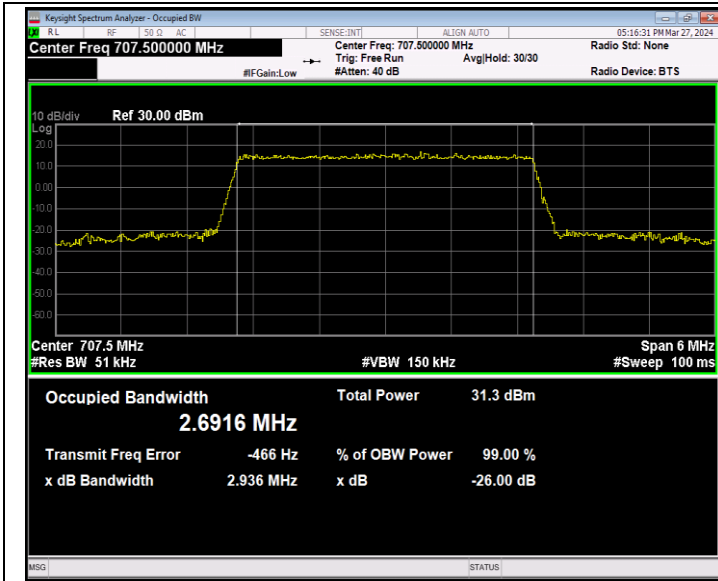

Band12-1.4MHz-64QAM-23173-6RB#0-PASS

Band12-3MHz-QPSK-23095-15RB#0-PASS