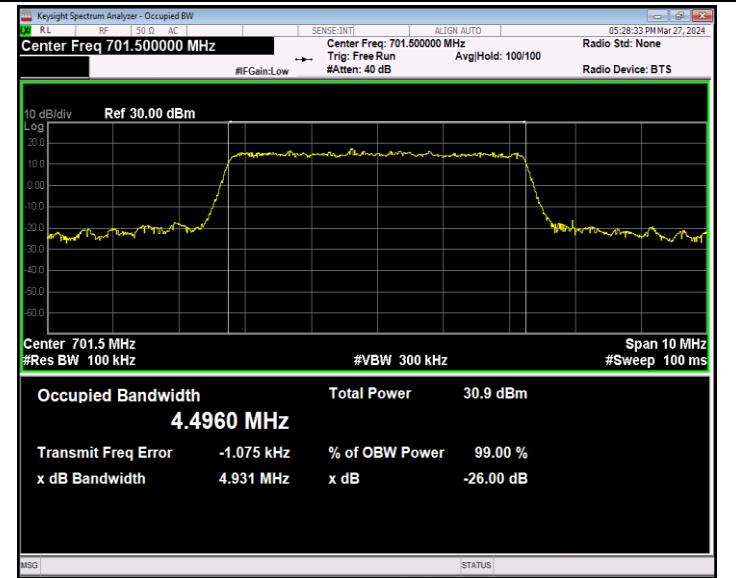

Band12-5MHz-QPSK-23095-25RB#0-PASS

Band12-5MHz-16QAM-23035-25RB#0-PASS