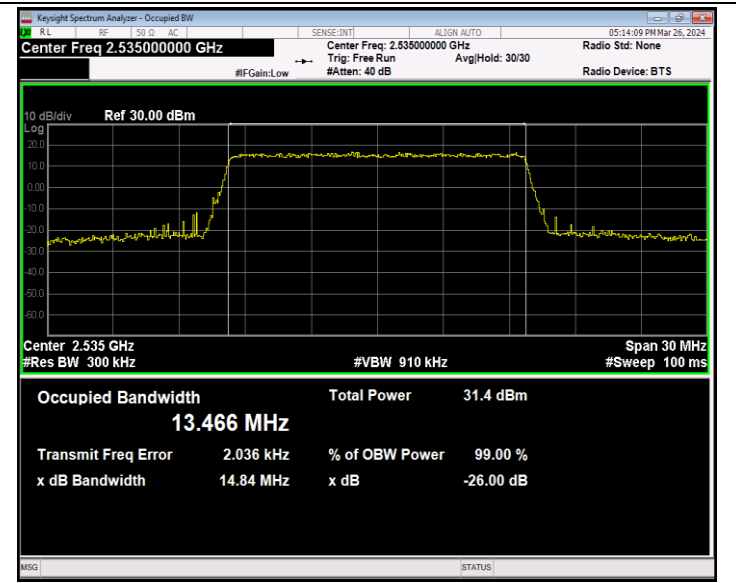

Band7-10MHz-16QAM-21400-50RB#0-PASS

Band7-10MHz-64QAM-20800-50RB#0-PASS

Band7-10MHz-64QAM-21100-50RB#0-PASS

Band7-10MHz-64QAM-21400-50RB#0-PASS

Band7-15MHz-QPSK-20825-75RB#0-PASS

Band7-15MHz-QPSK-21100-75RB#0-PASS