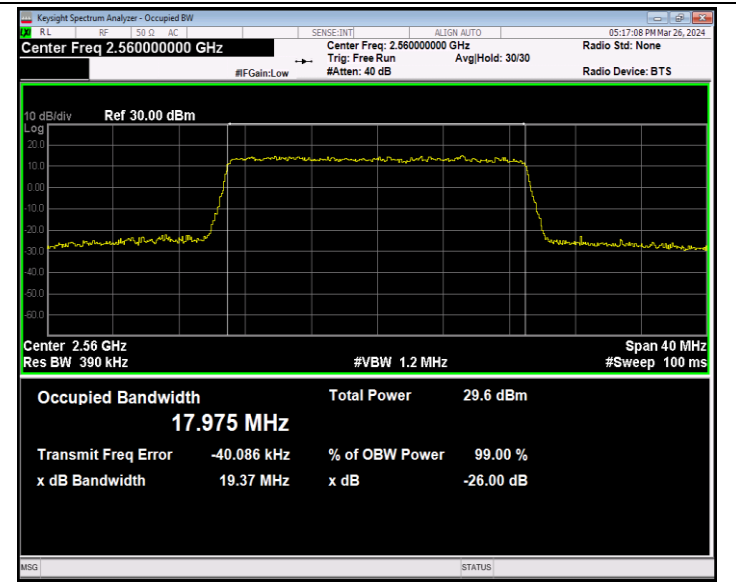

Band7-20MHz-64QAM-20850-100RB#0-PASS

Band7-20MHz-64QAM-21350-100RB#0-PASS