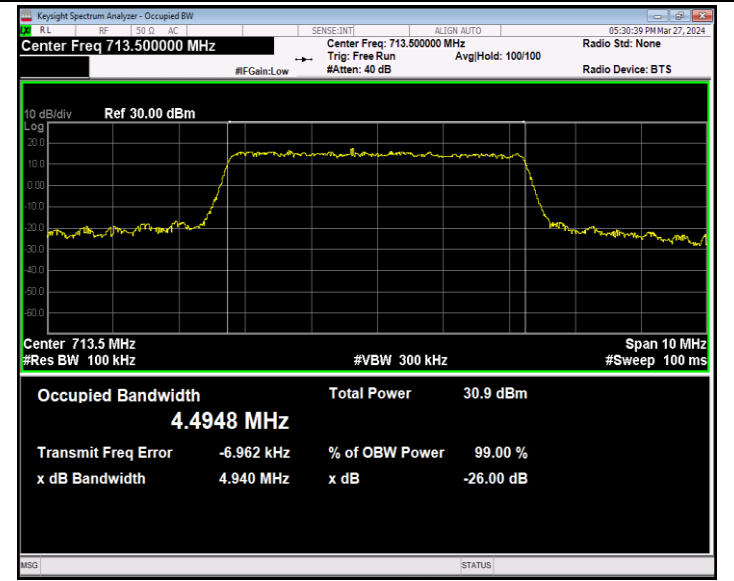

Band12-5MHz-16QAM-23035-25RB#0-PASS

Band12-5MHz-16QAM-23155-25RB#0-PASS