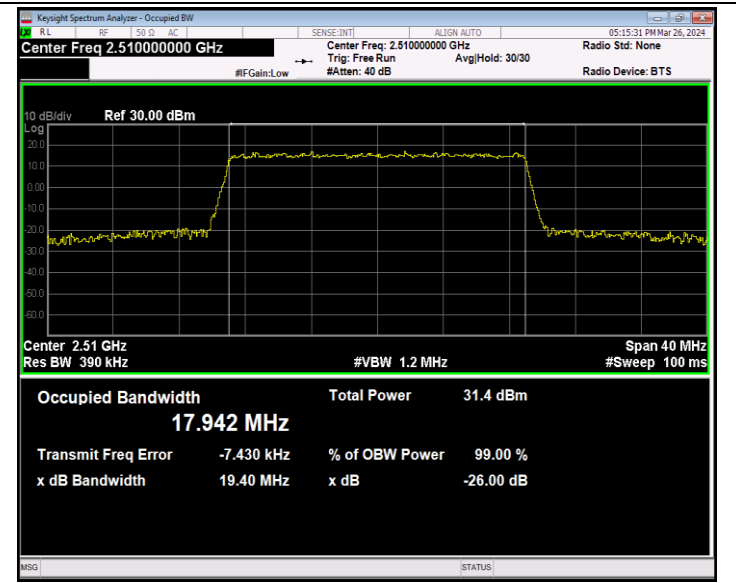

Band7-15MHz-64QAM-21100-75RB#0-PASS

Band7-20MHz-QPSK-20850-100RB#0-PASS