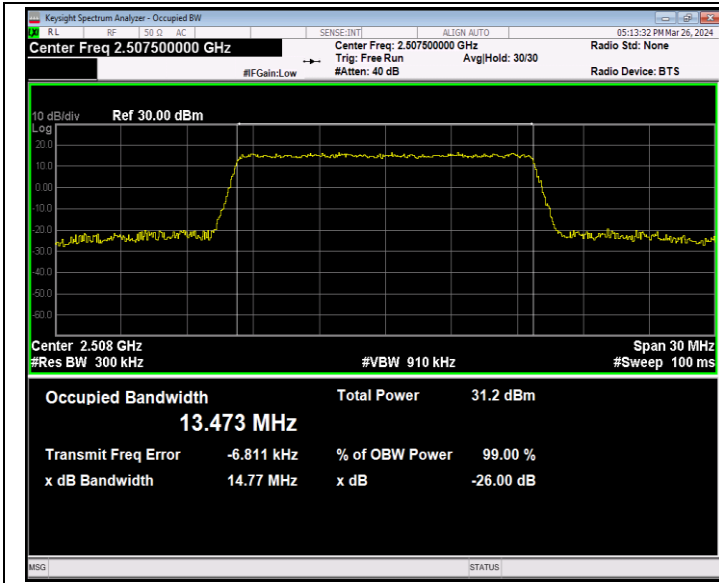

Band7-10MHz-16QAM-21400-50RB#0-PASS

Band7-10MHz-64QAM-20800-50RB#0-PASS

Band7-10MHz-64QAM-21100-50RB#0-PASS

Band7-10MHz-64QAM-21400-50RB#0-PASS

Band7-15MHz-QPSK-20825-75RB#0-PASS

Band7-15MHz-QPSK-21100-75RB#0-PASS