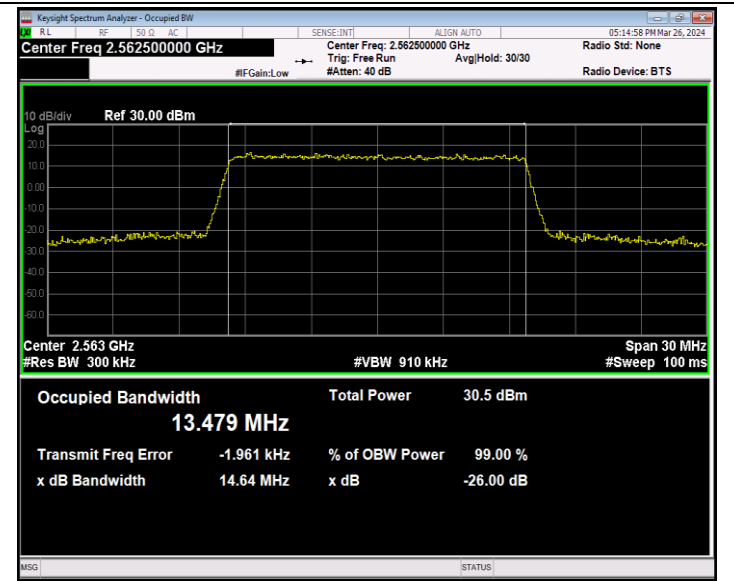

Band7-15MHz-16QAM-20825-75RB#0-PASS

Band7-15MHz-16QAM-21375-75RB#0-PASS