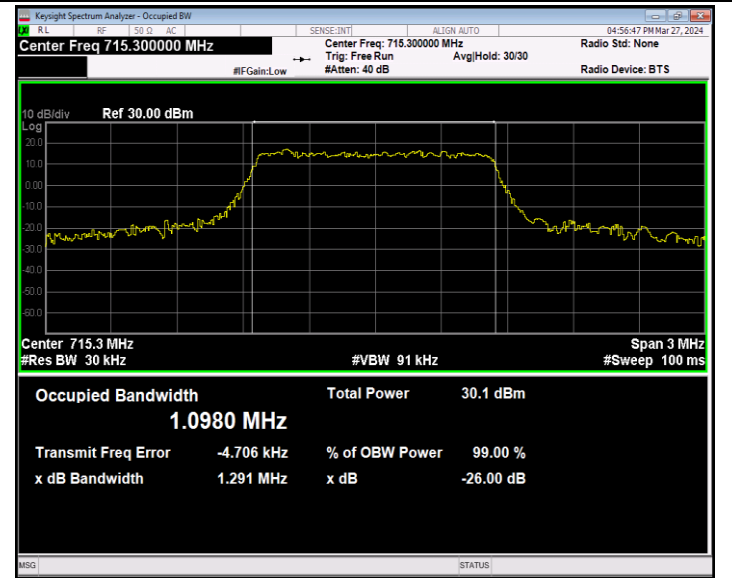

Band12-1.4MHz-16QAM-23017-6RB#0-PASS

Band12-1.4MHz-16QAM-23173-6RB#0-PASS