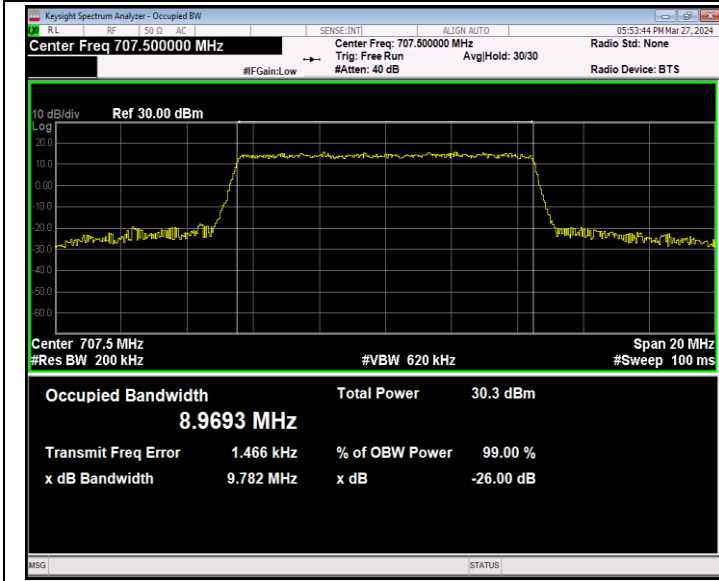

Band12-10MHz-16QAM-23130-50RB#0-PASS

Band12-10MHz-64QAM-23095-50RB#0-PASS