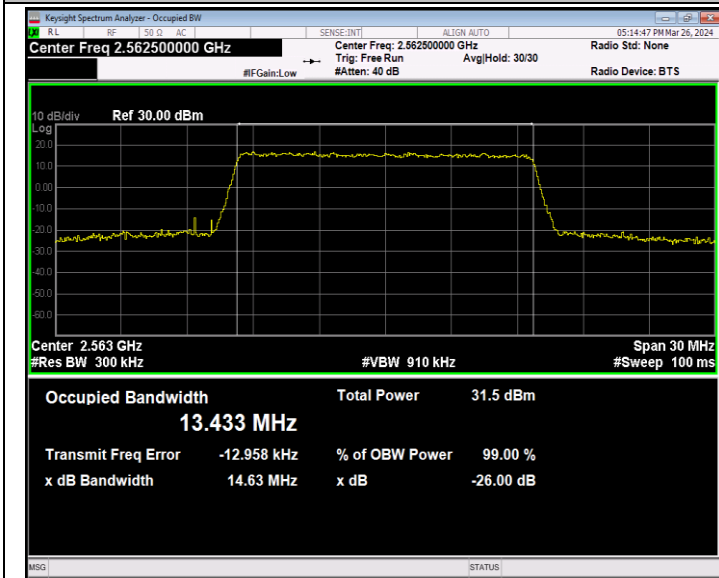

Band7-10MHz-16QAM-21400-50RB#0-PASS

Band7-10MHz-64QAM-20800-50RB#0-PASS

Band7-10MHz-64QAM-21100-50RB#0-PASS

Band7-10MHz-64QAM-21400-50RB#0-PASS

Band7-15MHz-QPSK-20825-75RB#0-PASS

Band7-15MHz-QPSK-21100-75RB#0-PASS