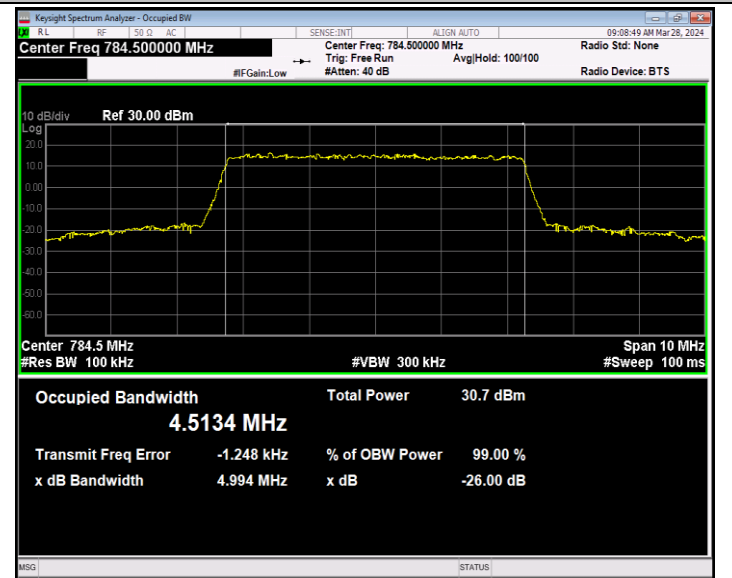

Band13-5MHz-16QAM-23205-25RB#0-PASS

Band13-5MHz-16QAM-23255-25RB#0-PASS