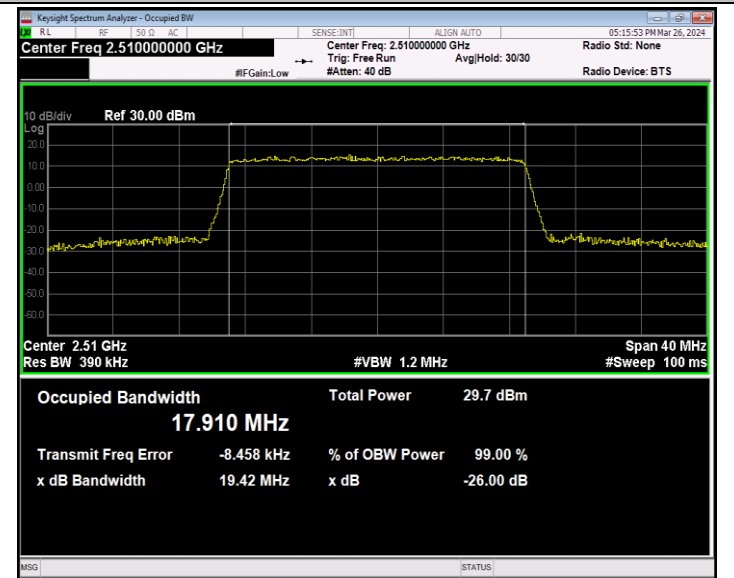

Band7-20MHz-16QAM-21100-100RB#0-PASS

Band7-20MHz-64QAM-20850-100RB#0-PASS