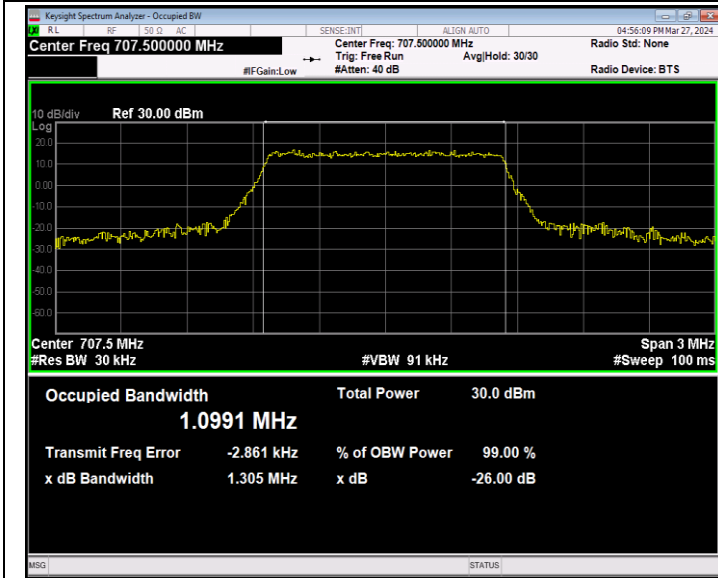

Band12-1.4MHz-QPSK-23173-6RB#0-PASS

Band12-1.4MHz-16QAM-23095-6RB#0-PASS