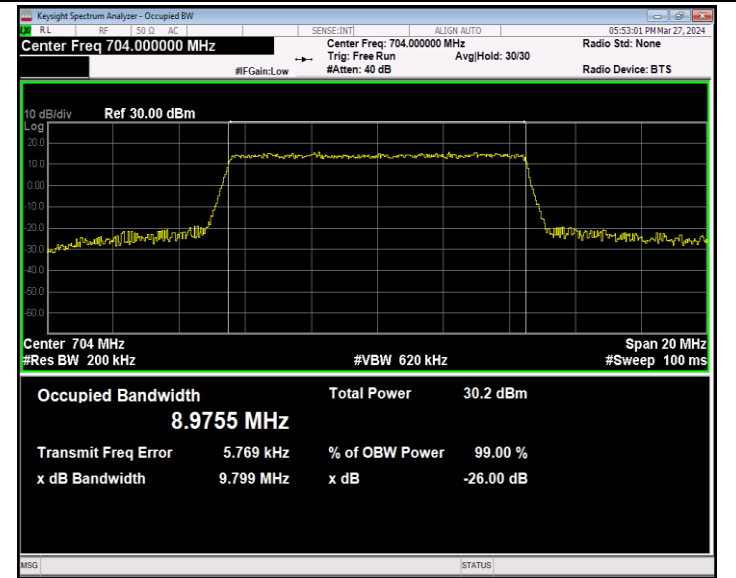

Band12-10MHz-16QAM-23095-50RB#0-PASS

Band12-10MHz-64QAM-23060-50RB#0-PASS