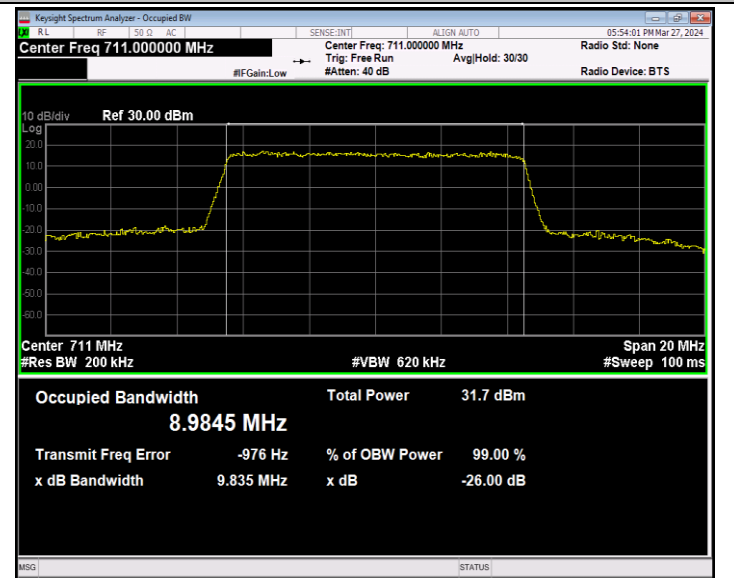

Band12-10MHz-QPSK-23060-50RB#0-PASS

Band12-10MHz-QPSK-23130-50RB#0-PASS