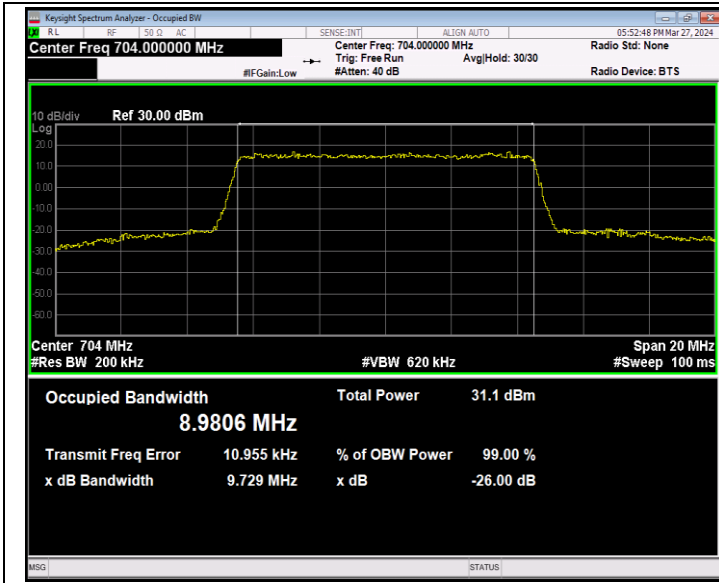

Band12-5MHz-64QAM-23155-25RB#0-PASS

Band12-10MHz-QPSK-23060-50RB#0-PASS

Band12-10MHz-QPSK-23095-50RB#0-PASS

Band12-10MHz-QPSK-23130-50RB#0-PASS

Band12-10MHz-16QAM-23060-50RB#0-PASS

Band12-10MHz-16QAM-23095-50RB#0-PASS