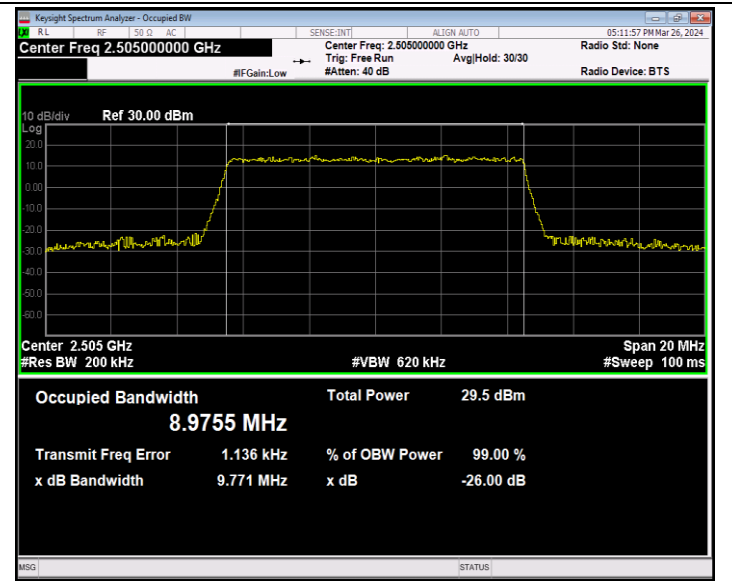

Band7-10MHz-16QAM-21400-50RB#0-PASS

Band7-10MHz-64QAM-20800-50RB#0-PASS

Band7-10MHz-64QAM-21100-50RB#0-PASS

Band7-10MHz-64QAM-21400-50RB#0-PASS

Band7-15MHz-QPSK-20825-75RB#0-PASS

Band7-15MHz-QPSK-21100-75RB#0-PASS