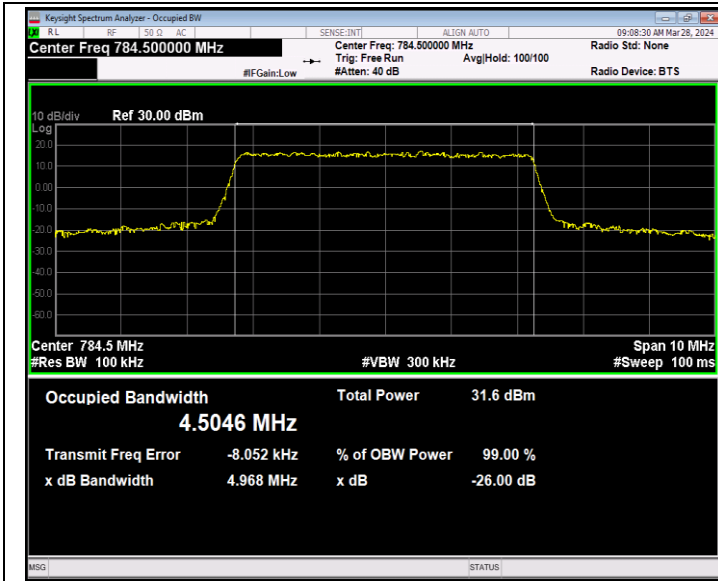

Band12-10MHz-16QAM-23130-50RB#0-PASS

Band12-10MHz-64QAM-23060-50RB#0-PASS

Band12-10MHz-64QAM-23095-50RB#0-PASS

Band12-10MHz-64QAM-23130-50RB#0-PASS

Band13-5MHz-QPSK-23205-25RB#0-PASS

Band13-5MHz-QPSK-23230-25RB#0-PASS