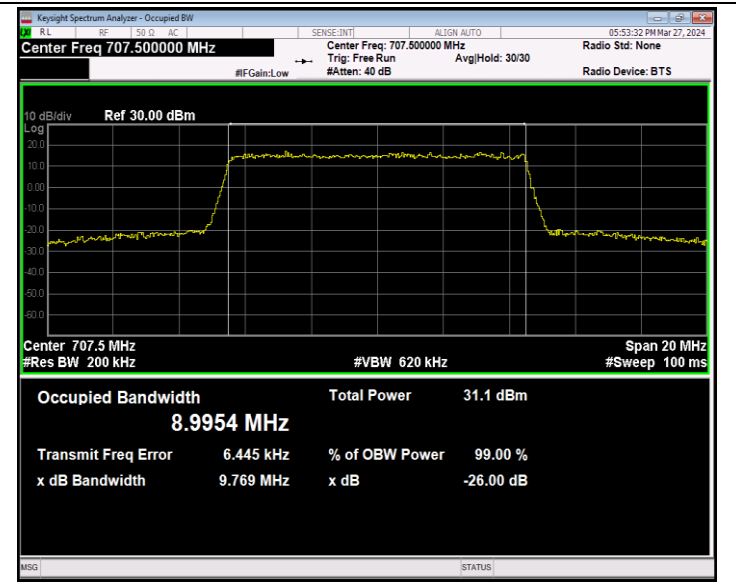

Band12-5MHz-64QAM-23155-25RB#0-PASS

Band12-10MHz-QPSK-23060-50RB#0-PASS

Band12-10MHz-QPSK-23095-50RB#0-PASS

Band12-10MHz-QPSK-23130-50RB#0-PASS

Band12-10MHz-16QAM-23060-50RB#0-PASS

Band12-10MHz-16QAM-23095-50RB#0-PASS