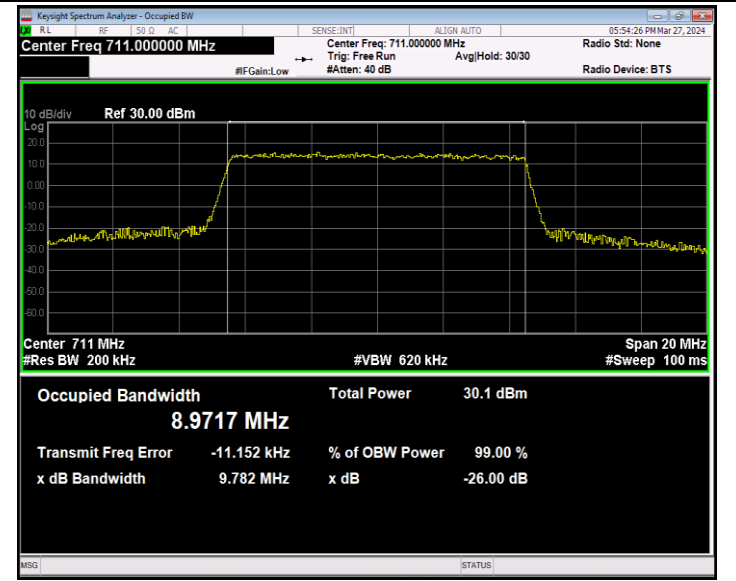

Band12-10MHz-64QAM-23060-50RB#0-PASS

Band12-10MHz-64QAM-23130-50RB#0-PASS