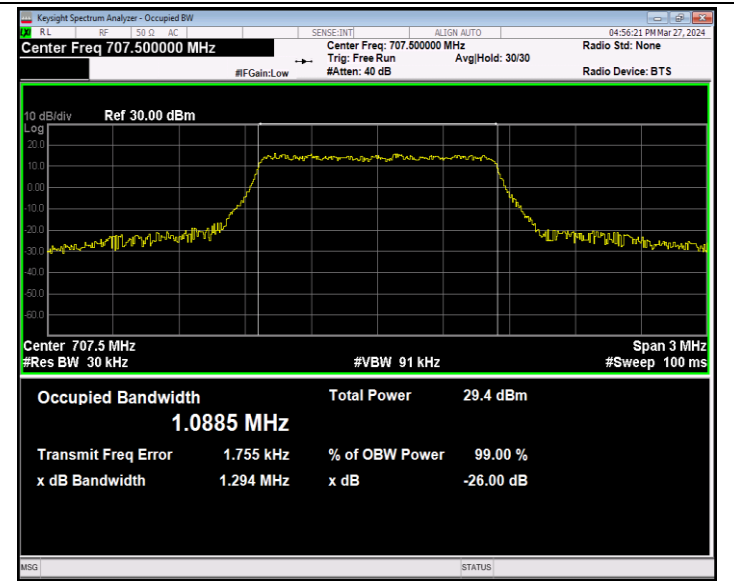

Band12-1.4MHz-QPSK-23173-6RB#0-PASS

Band12-1.4MHz-16QAM-23017-6RB#0-PASS

Band12-1.4MHz-16QAM-23095-6RB#0-PASS

Band12-1.4MHz-16QAM-23173-6RB#0-PASS

Band12-1.4MHz-64QAM-23017-6RB#0-PASS

Band12-1.4MHz-64QAM-23095-6RB#0-PASS