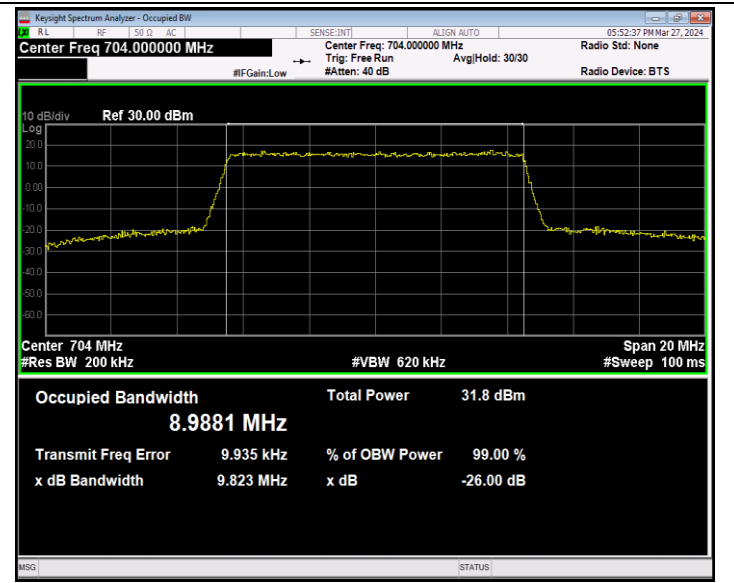

Band12-5MHz-64QAM-23095-25RB#0-PASS

Band12-10MHz-QPSK-23060-50RB#0-PASS