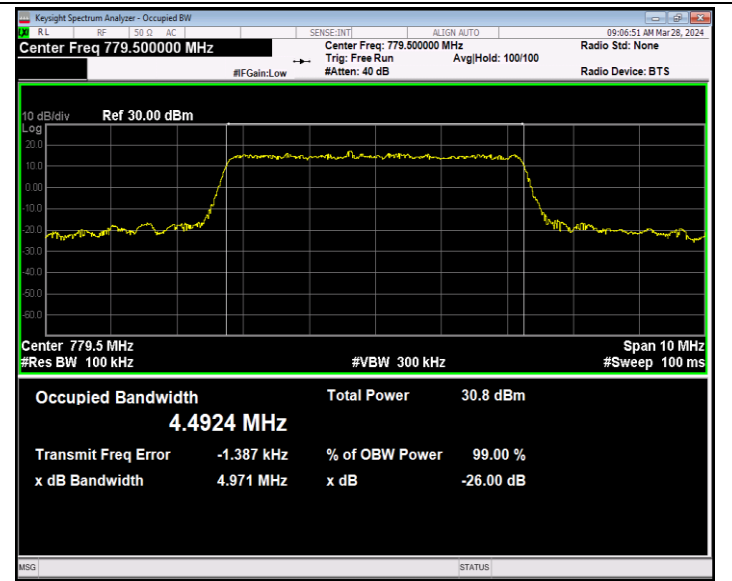

Band13-5MHz-QPSK-23230-25RB#0-PASS

Band13-5MHz-16QAM-23205-25RB#0-PASS