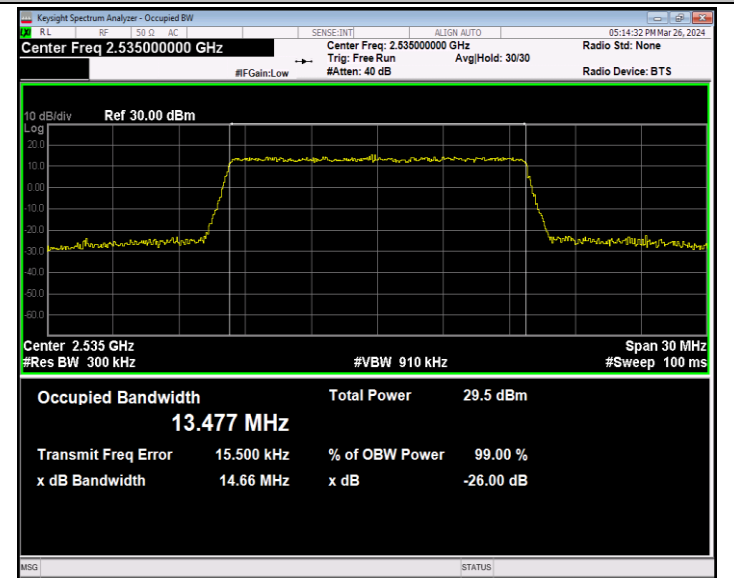

Band7-15MHz-QPSK-21375-75RB#0-PASS

Band7-15MHz-16QAM-20825-75RB#0-PASS

Band7-15MHz-16QAM-21100-75RB#0-PASS

Band7-15MHz-16QAM-21375-75RB#0-PASS

Band7-15MHz-64QAM-20825-75RB#0-PASS

Band7-15MHz-64QAM-21100-75RB#0-PASS