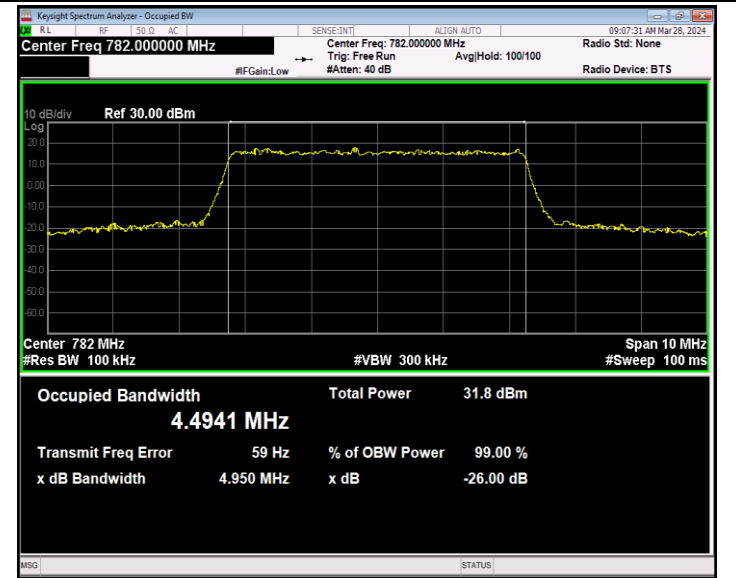

Band12-10MHz-16QAM-23130-50RB#0-PASS

Band12-10MHz-64QAM-23060-50RB#0-PASS

Band12-10MHz-64QAM-23095-50RB#0-PASS

Band12-10MHz-64QAM-23130-50RB#0-PASS

Band13-5MHz-QPSK-23205-25RB#0-PASS

Band13-5MHz-QPSK-23230-25RB#0-PASS