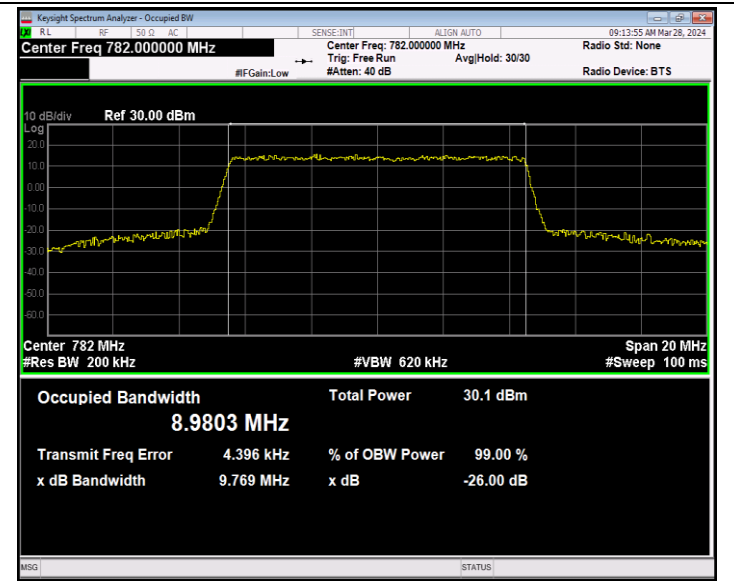

Band13-10MHz-QPSK-23230-50RB#0-PASS

Band13-10MHz-64QAM-23230-50RB#0-PASS