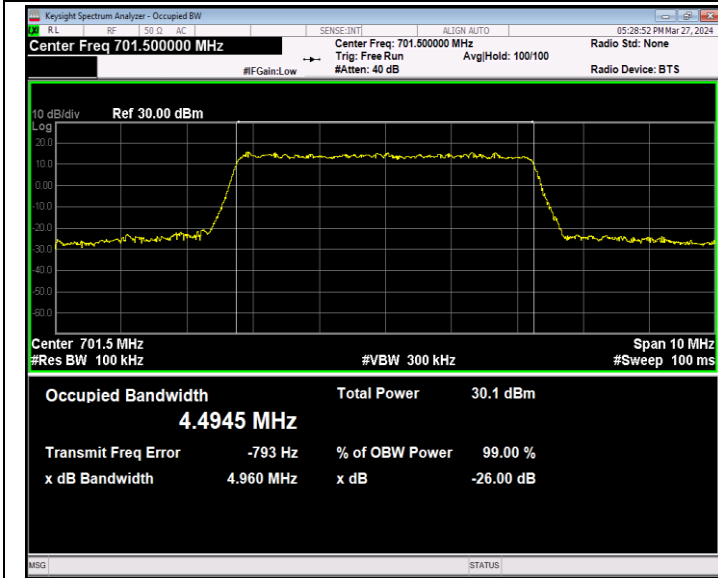

Band12-5MHz-QPSK-23155-25RB#0-PASS

Band12-5MHz-16QAM-23035-25RB#0-PASS

Band12-5MHz-16QAM-23095-25RB#0-PASS

Band12-5MHz-16QAM-23155-25RB#0-PASS

Band12-5MHz-64QAM-23035-25RB#0-PASS

Band12-5MHz-64QAM-23095-25RB#0-PASS