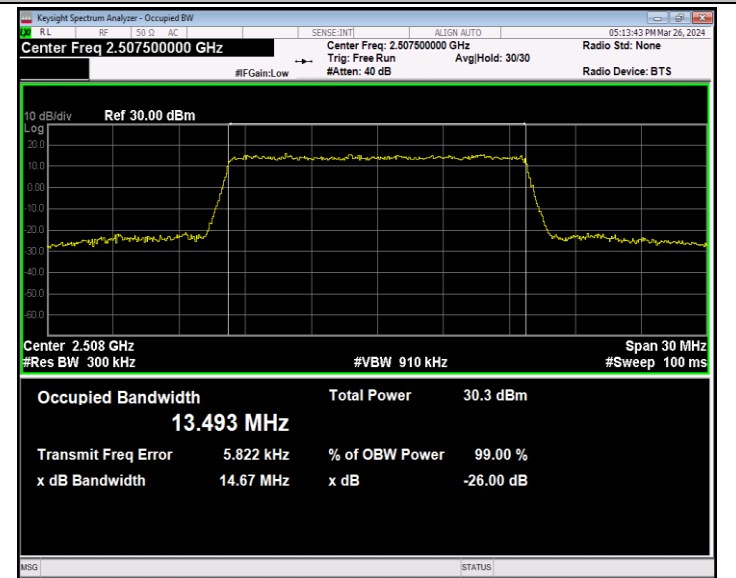

Band7-15MHz-QPSK-21100-75RB#0-PASS

Band7-15MHz-16QAM-20825-75RB#0-PASS