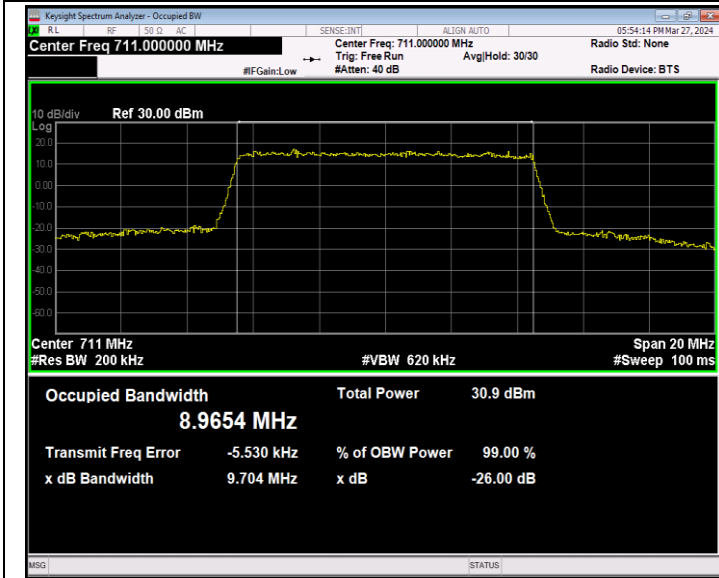

Band12-5MHz-64QAM-23155-25RB#0-PASS

Band12-10MHz-QPSK-23060-50RB#0-PASS

Band12-10MHz-QPSK-23095-50RB#0-PASS

Band12-10MHz-QPSK-23130-50RB#0-PASS

Band12-10MHz-16QAM-23060-50RB#0-PASS

Band12-10MHz-16QAM-23095-50RB#0-PASS