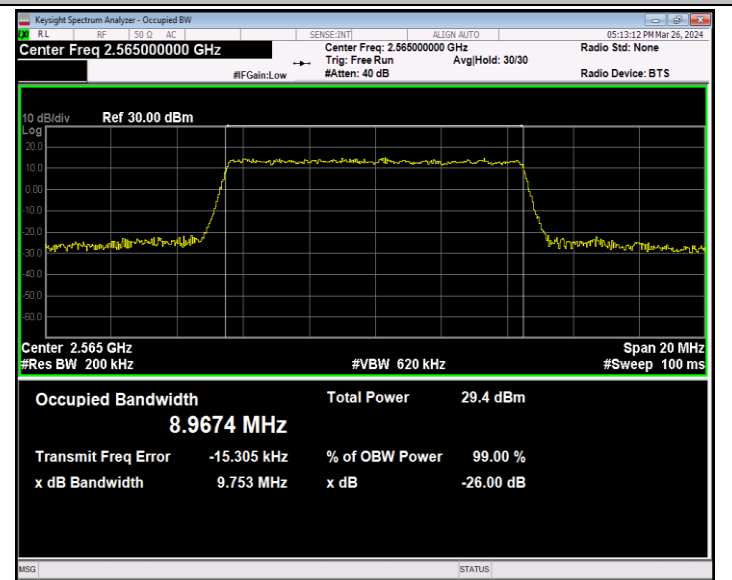

Band7-10MHz-16QAM-21400-50RB#0-PASS

Band7-10MHz-64QAM-20800-50RB#0-PASS

Band7-10MHz-64QAM-21100-50RB#0-PASS

Band7-10MHz-64QAM-21400-50RB#0-PASS

Band7-15MHz-QPSK-20825-75RB#0-PASS

Band7-15MHz-QPSK-21100-75RB#0-PASS