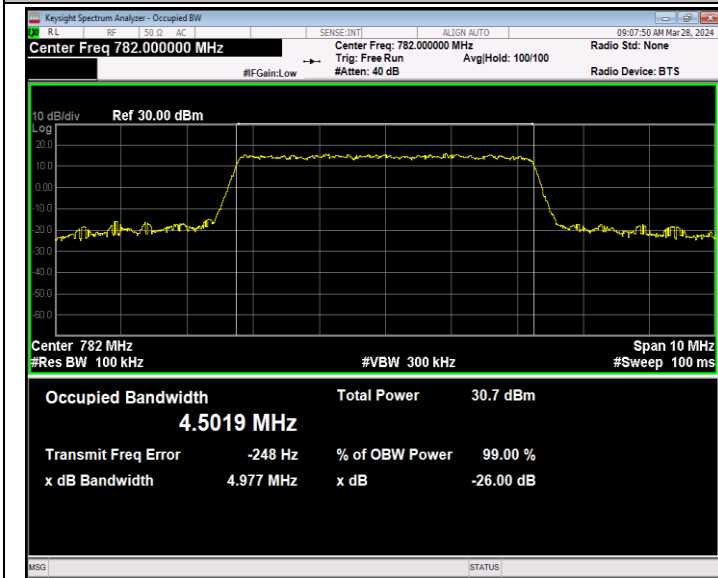

Band13-5MHz-QPSK-23255-25RB#0-PASS

Band13-5MHz-16QAM-23230-25RB#0-PASS