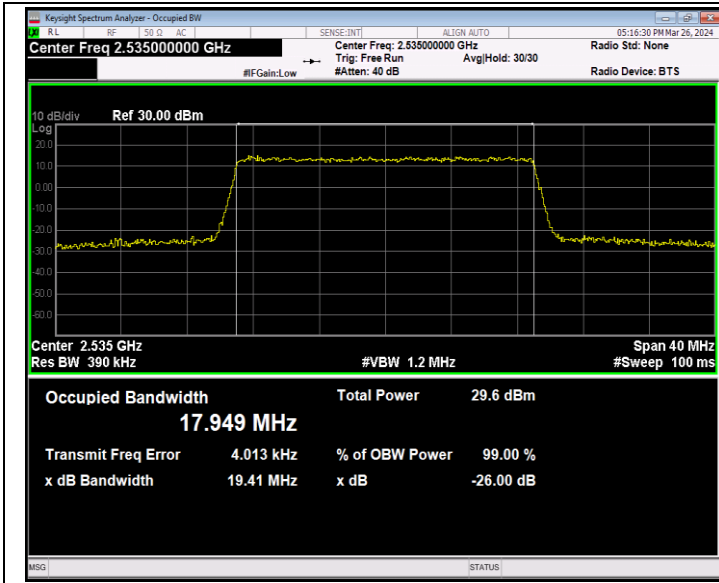

Band7-20MHz-16QAM-21350-100RB#0-PASS

Band7-20MHz-64QAM-21100-100RB#0-PASS