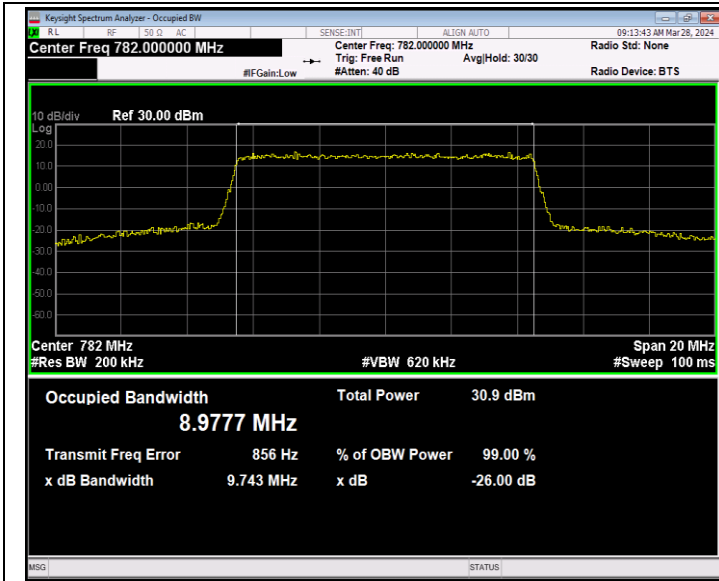

Band13-5MHz-64QAM-23255-25RB#0-PASS

Band13-10MHz-16QAM-23230-50RB#0-PASS