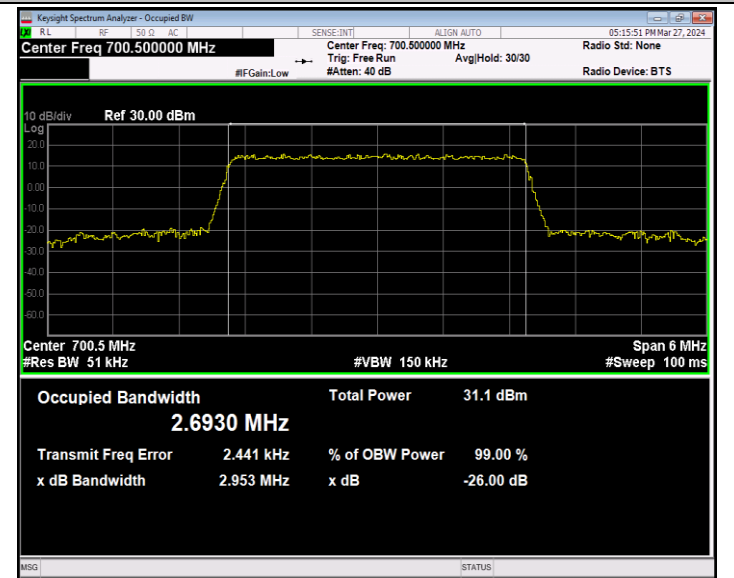

Band12-1.4MHz-64QAM-23095-6RB#0-PASS

Band12-3MHz-QPSK-23025-15RB#0-PASS