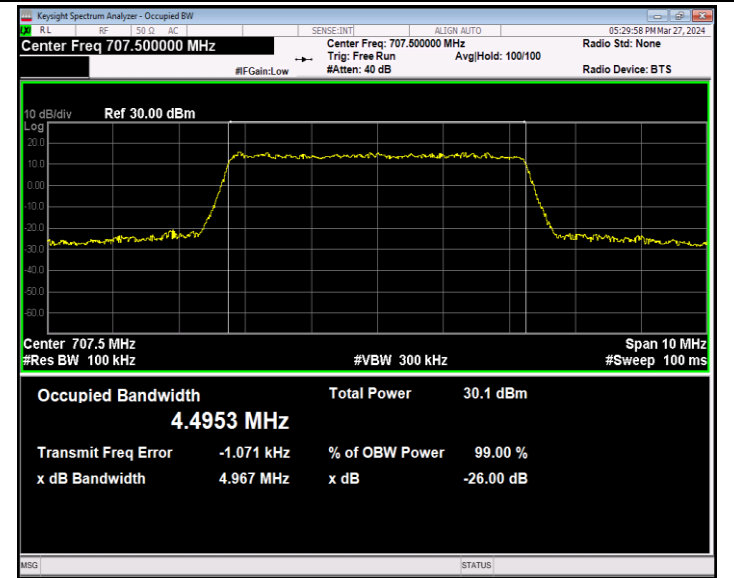

Band12-5MHz-QPSK-23155-25RB#0-PASS

Band12-5MHz-16QAM-23035-25RB#0-PASS

Band12-5MHz-16QAM-23095-25RB#0-PASS

Band12-5MHz-16QAM-23155-25RB#0-PASS

Band12-5MHz-64QAM-23035-25RB#0-PASS

Band12-5MHz-64QAM-23095-25RB#0-PASS