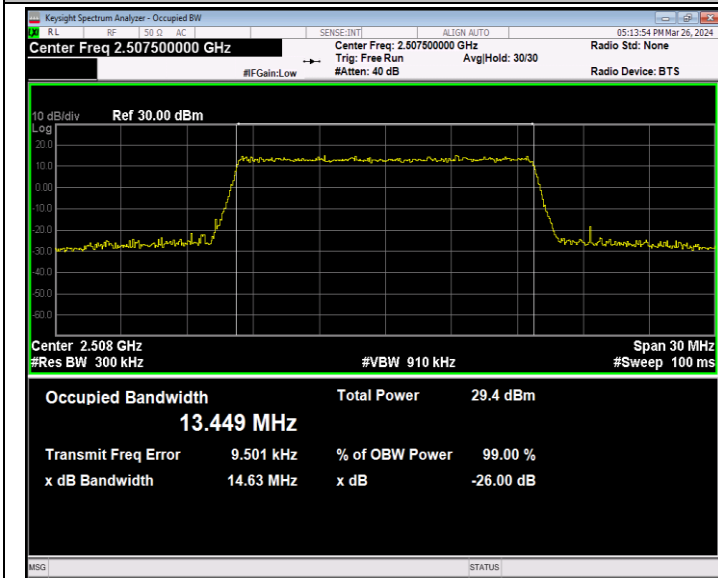

Band7-15MHz-QPSK-21375-75RB#0-PASS

Band7-15MHz-16QAM-20825-75RB#0-PASS

Band7-15MHz-16QAM-21100-75RB#0-PASS

Band7-15MHz-16QAM-21375-75RB#0-PASS

Band7-15MHz-64QAM-20825-75RB#0-PASS

Band7-15MHz-64QAM-21100-75RB#0-PASS