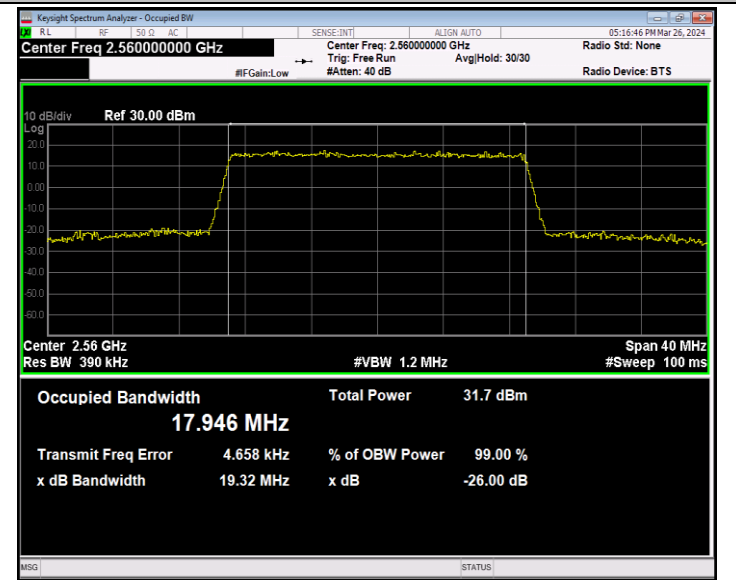

Band7-20MHz-QPSK-20850-100RB#0-PASS

Band7-20MHz-QPSK-21350-100RB#0-PASS