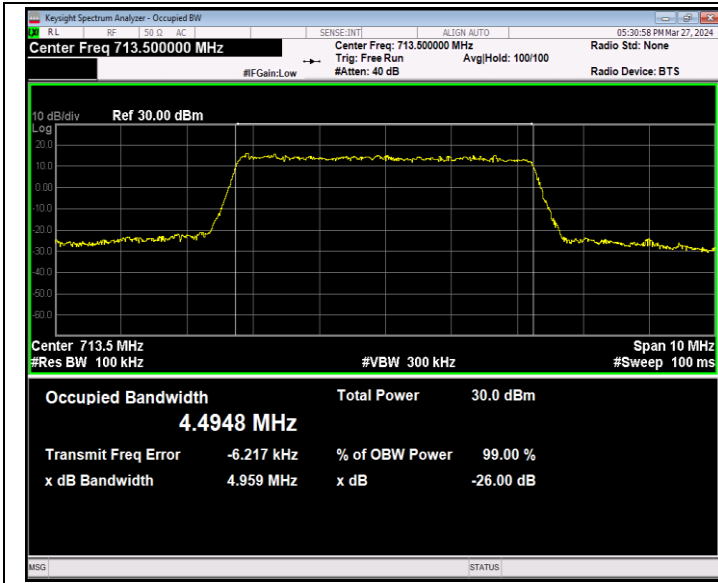

Band12-5MHz-QPSK-23155-25RB#0-PASS

Band12-5MHz-16QAM-23035-25RB#0-PASS

Band12-5MHz-16QAM-23095-25RB#0-PASS

Band12-5MHz-16QAM-23155-25RB#0-PASS

Band12-5MHz-64QAM-23035-25RB#0-PASS

Band12-5MHz-64QAM-23095-25RB#0-PASS