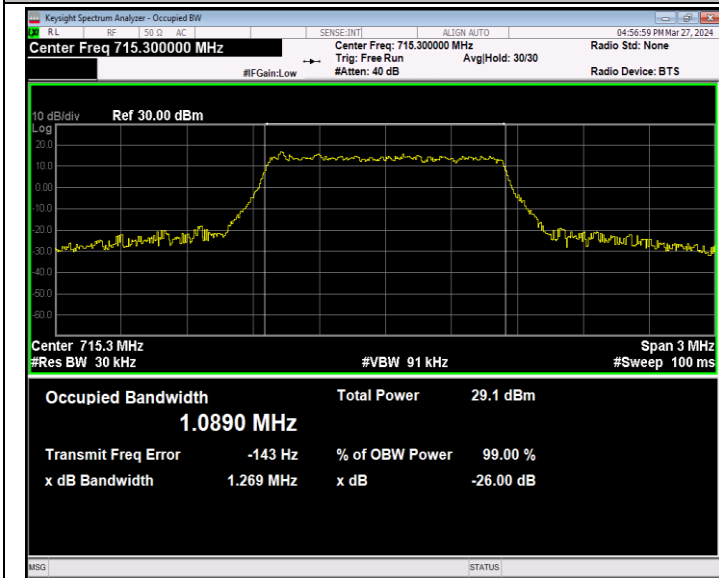

Band12-1.4MHz-QPSK-23173-6RB#0-PASS

Band12-1.4MHz-16QAM-23017-6RB#0-PASS

Band12-1.4MHz-16QAM-23095-6RB#0-PASS

Band12-1.4MHz-16QAM-23173-6RB#0-PASS

Band12-1.4MHz-64QAM-23017-6RB#0-PASS

Band12-1.4MHz-64QAM-23095-6RB#0-PASS