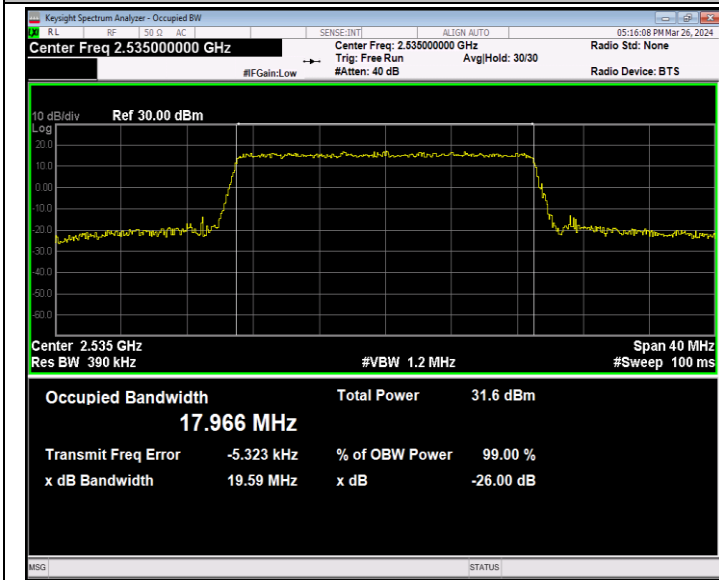

Band7-15MHz-64QAM-21375-75RB#0-PASS

Band7-20MHz-QPSK-21100-100RB#0-PASS