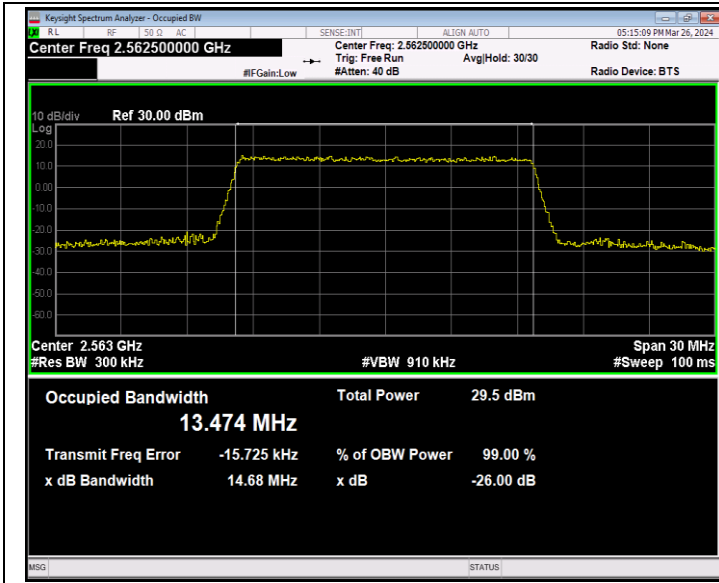

Band7-15MHz-QPSK-21375-75RB#0-PASS

Band7-15MHz-16QAM-20825-75RB#0-PASS

Band7-15MHz-16QAM-21100-75RB#0-PASS

Band7-15MHz-16QAM-21375-75RB#0-PASS

Band7-15MHz-64QAM-20825-75RB#0-PASS

Band7-15MHz-64QAM-21100-75RB#0-PASS