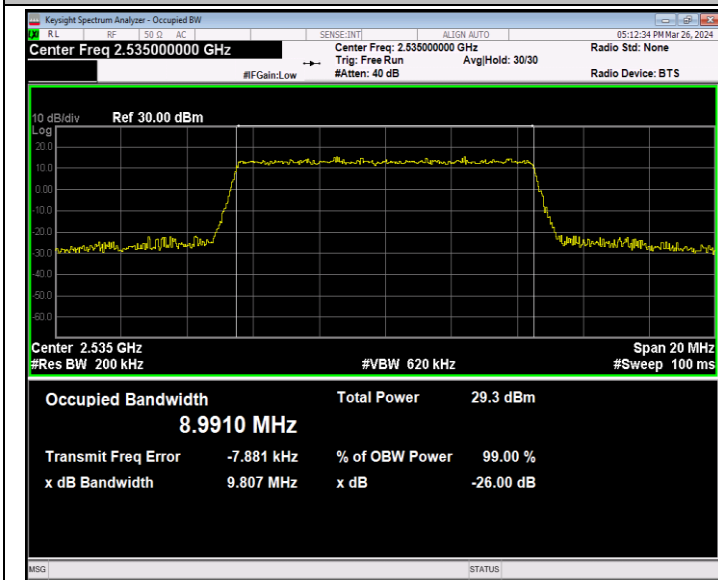

Band7-10MHz-16QAM-21400-50RB#0-PASS

Band7-10MHz-64QAM-20800-50RB#0-PASS

Band7-10MHz-64QAM-21100-50RB#0-PASS

Band7-10MHz-64QAM-21400-50RB#0-PASS

Band7-15MHz-QPSK-20825-75RB#0-PASS

Band7-15MHz-QPSK-21100-75RB#0-PASS