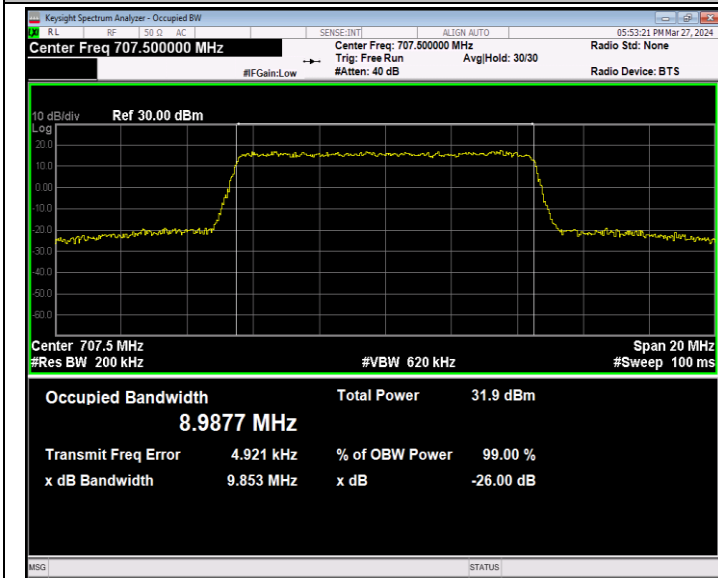

Band12-5MHz-64QAM-23155-25RB#0-PASS

Band12-10MHz-QPSK-23095-50RB#0-PASS