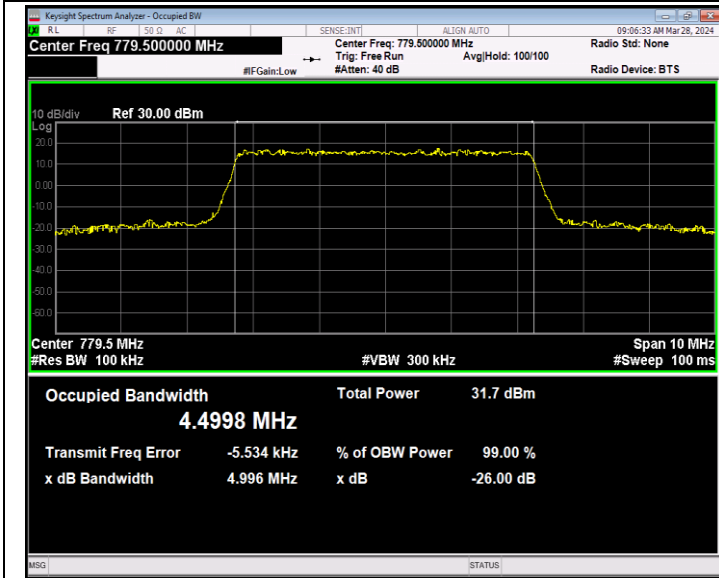

Band12-10MHz-16QAM-23130-50RB#0-PASS

Band12-10MHz-64QAM-23060-50RB#0-PASS

Band12-10MHz-64QAM-23095-50RB#0-PASS

Band12-10MHz-64QAM-23130-50RB#0-PASS

Band13-5MHz-QPSK-23205-25RB#0-PASS

Band13-5MHz-QPSK-23230-25RB#0-PASS