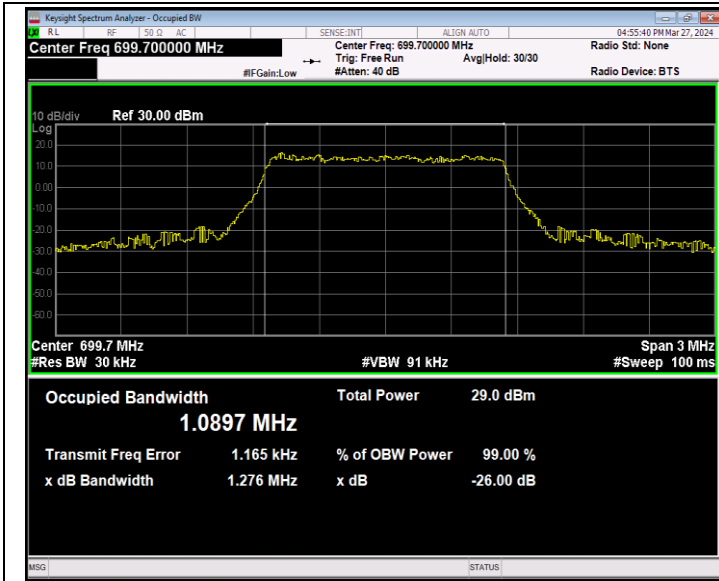

Band12-1.4MHz-QPSK-23173-6RB#0-PASS

Band12-1.4MHz-16QAM-23017-6RB#0-PASS

Band12-1.4MHz-16QAM-23095-6RB#0-PASS

Band12-1.4MHz-16QAM-23173-6RB#0-PASS

Band12-1.4MHz-64QAM-23017-6RB#0-PASS

Band12-1.4MHz-64QAM-23095-6RB#0-PASS