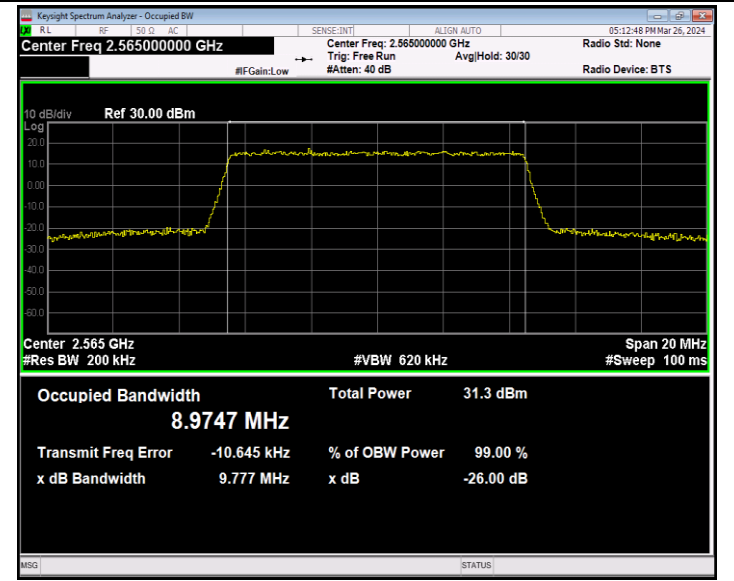

Band7-10MHz-QPSK-20800-50RB#0-PASS

Band7-10MHz-QPSK-21400-50RB#0-PASS