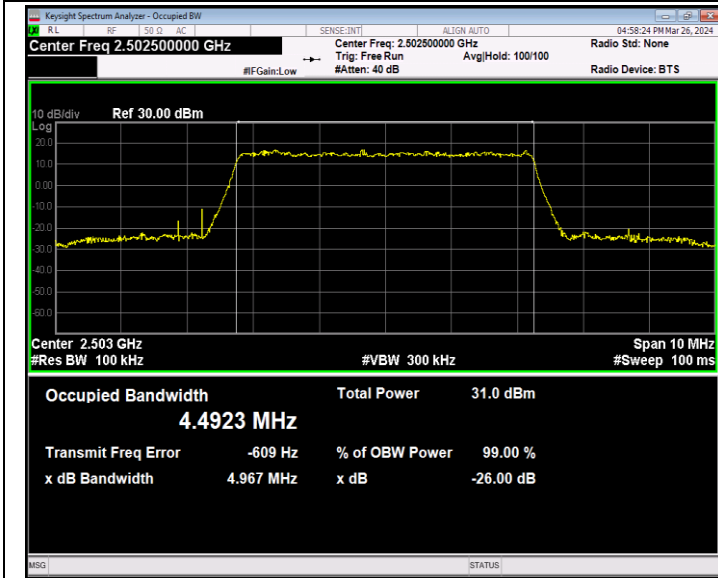

Band5-10MHz-16QAM-20600-50RB#0-PASS

Band5-10MHz-64QAM-20450-50RB#0-PASS

Band5-10MHz-64QAM-20525-50RB#0-PASS

Band5-10MHz-64QAM-20600-50RB#0-PASS

Band7-5MHz-QPSK-20775-25RB#0-PASS

Band7-5MHz-QPSK-21100-25RB#0-PASS