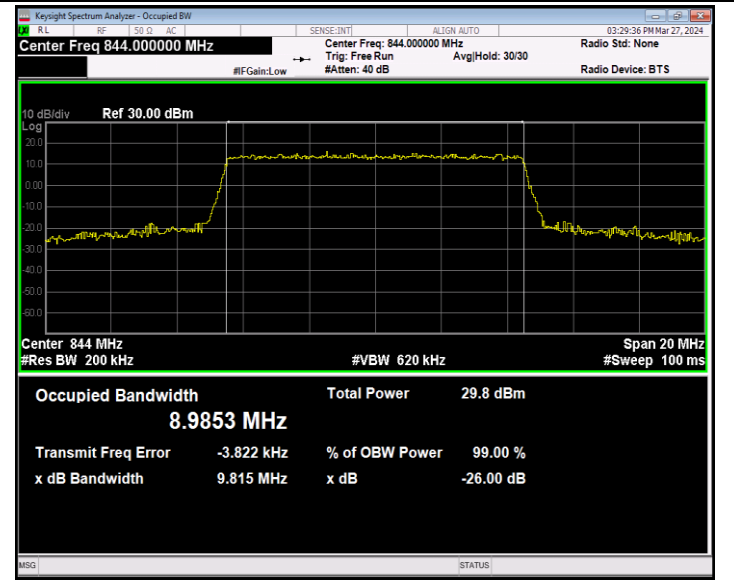

Band5-10MHz-64QAM-20450-50RB#0-PASS

Band5-10MHz-64QAM-20600-50RB#0-PASS