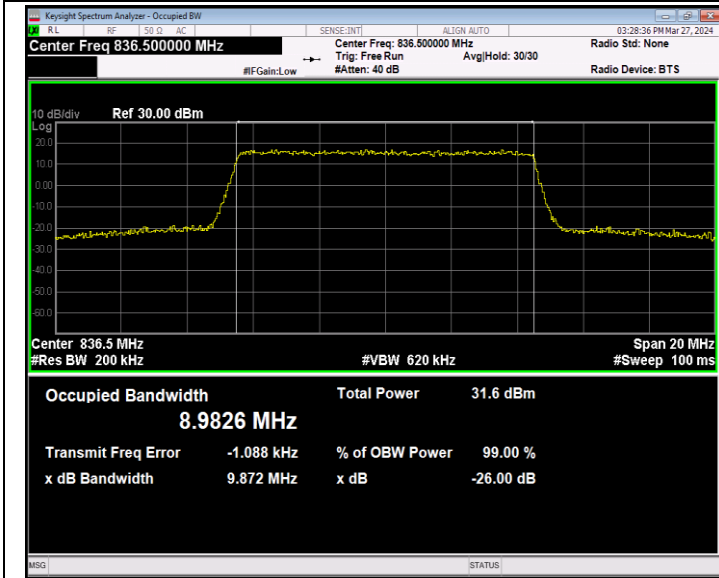

Band5-5MHz-64QAM-20625-25RB#0-PASS

Band5-10MHz-QPSK-20525-50RB#0-PASS