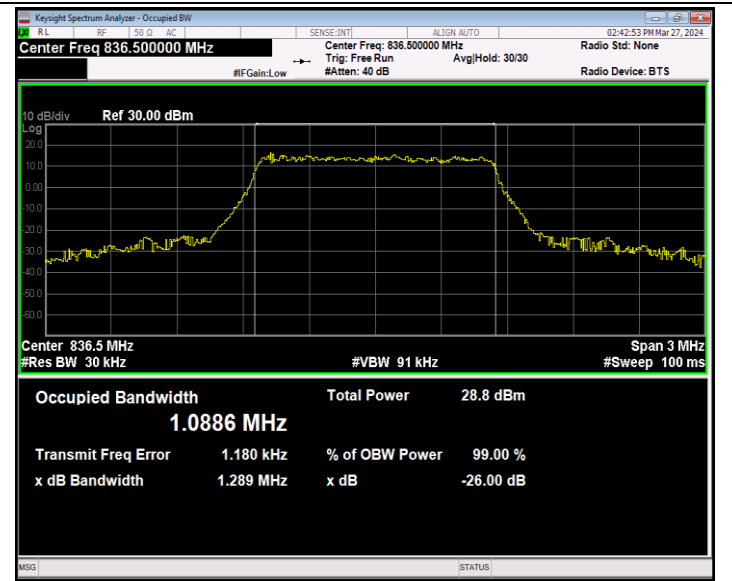

Band5-1.4MHz-QPSK-20643-6RB#0-PASS

Band5-1.4MHz-16QAM-20407-6RB#0-PASS

Band5-1.4MHz-16QAM-20525-6RB#0-PASS

Band5-1.4MHz-16QAM-20643-6RB#0-PASS

Band5-1.4MHz-64QAM-20407-6RB#0-PASS

Band5-1.4MHz-64QAM-20525-6RB#0-PASS