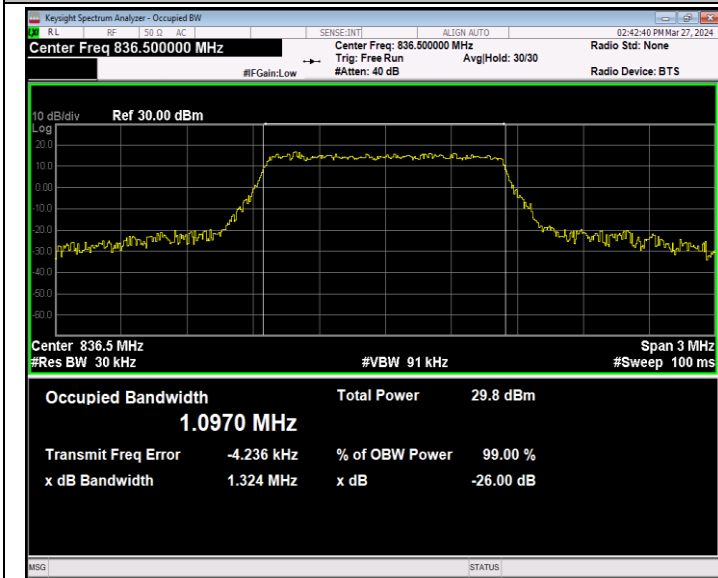

Band5-1.4MHz-QPSK-20643-6RB#0-PASS

Band5-1.4MHz-16QAM-20525-6RB#0-PASS