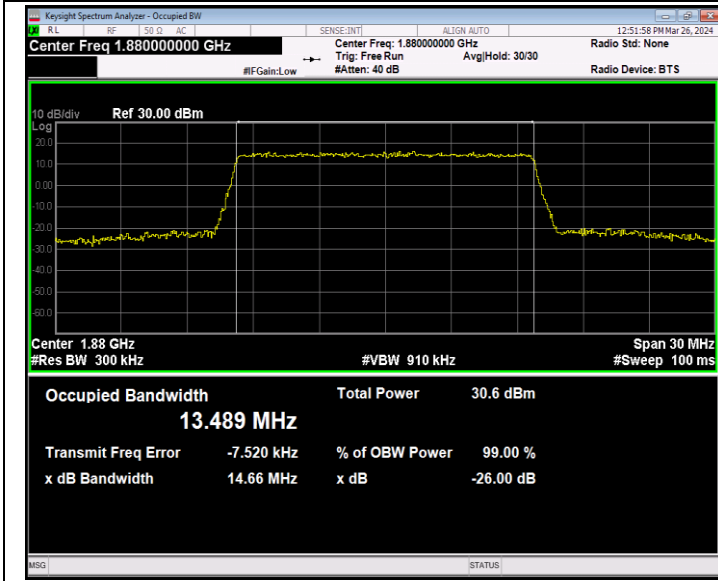

Band2-15MHz-QPSK-19125-75RB#0-PASS

Band2-15MHz-16QAM-18900-75RB#0-PASS