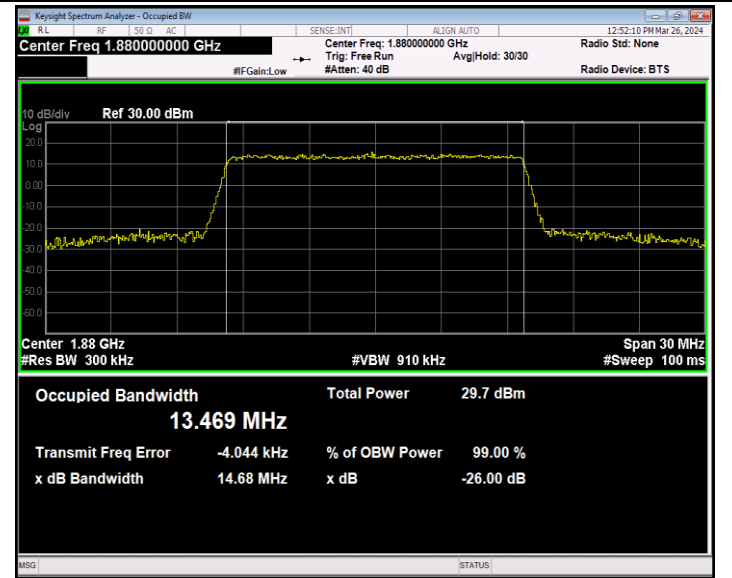

Band2-15MHz-QPSK-19125-75RB#0-PASS

Band2-15MHz-16QAM-18675-75RB#0-PASS

Band2-15MHz-16QAM-18900-75RB#0-PASS

Band2-15MHz-16QAM-19125-75RB#0-PASS

Band2-15MHz-64QAM-18675-75RB#0-PASS

Band2-15MHz-64QAM-18900-75RB#0-PASS