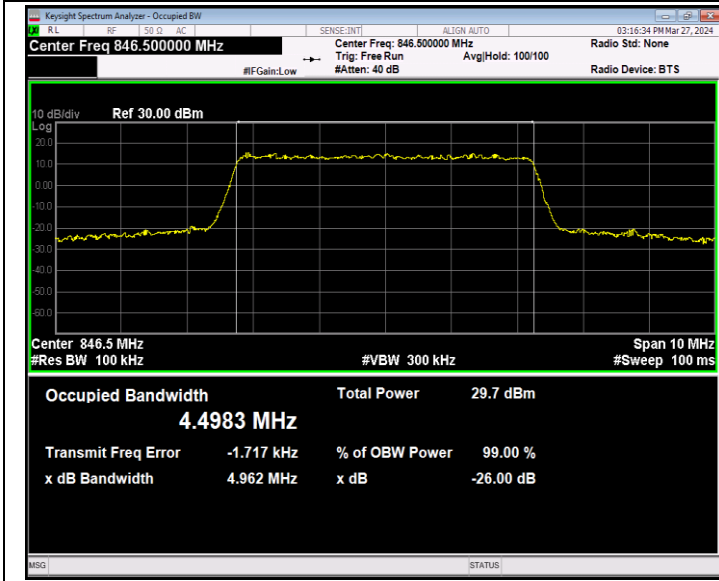

Band5-5MHz-QPSK-20625-25RB#0-PASS

Band5-5MHz-16QAM-20425-25RB#0-PASS

Band5-5MHz-16QAM-20525-25RB#0-PASS

Band5-5MHz-16QAM-20625-25RB#0-PASS

Band5-5MHz-64QAM-20425-25RB#0-PASS

Band5-5MHz-64QAM-20525-25RB#0-PASS