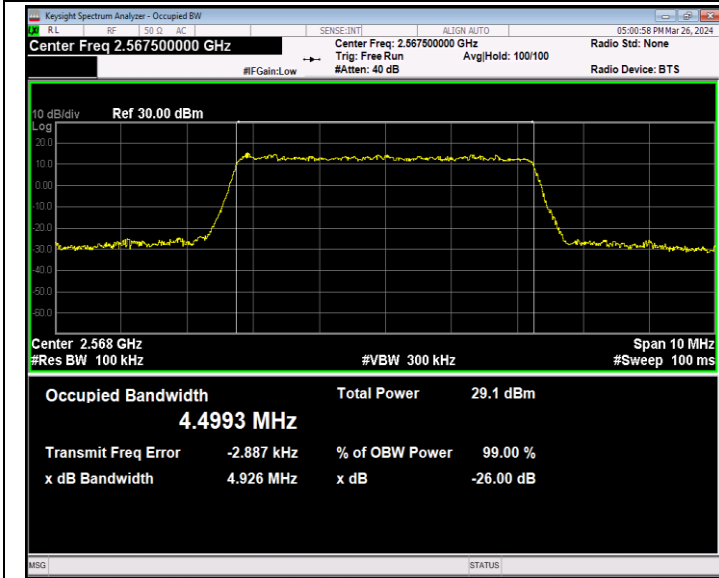

Band7-5MHz-QPSK-21425-25RB#0-PASS

Band7-5MHz-16QAM-20775-25RB#0-PASS

Band7-5MHz-16QAM-21100-25RB#0-PASS

Band7-5MHz-16QAM-21425-25RB#0-PASS

Band7-5MHz-64QAM-20775-25RB#0-PASS

Band7-5MHz-64QAM-21100-25RB#0-PASS