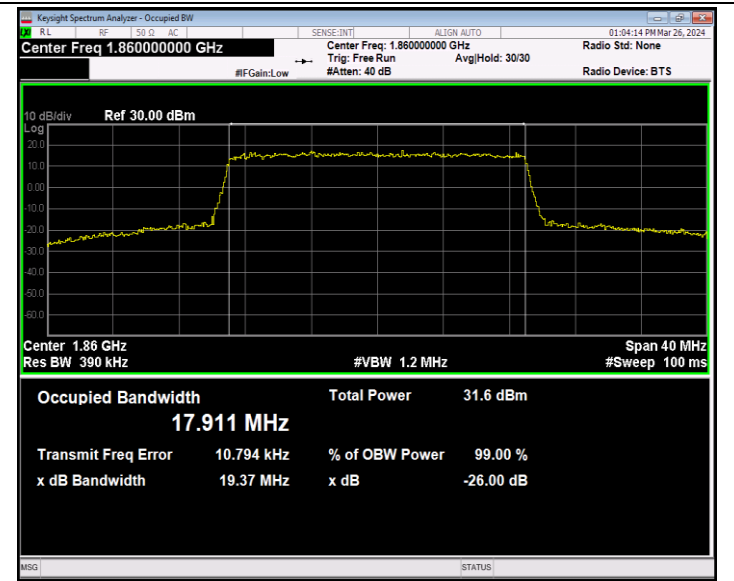

Band2-15MHz-64QAM-18900-75RB#0-PASS

Band2-20MHz-QPSK-18700-100RB#0-PASS