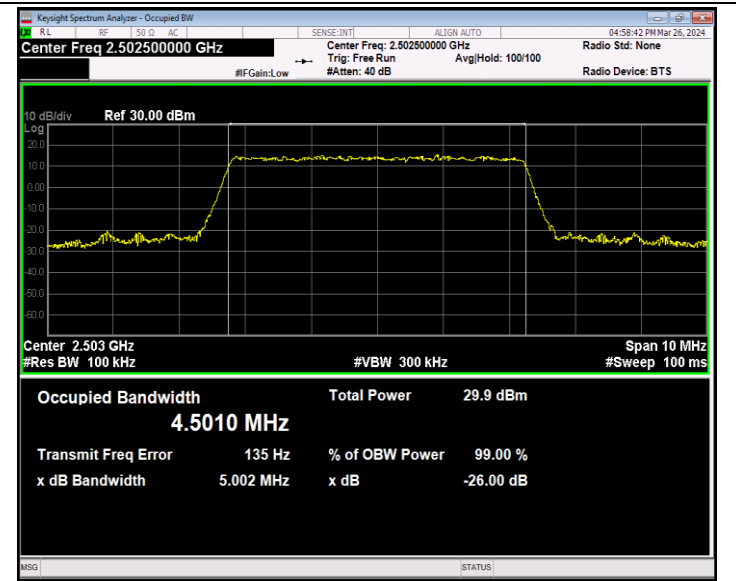

Band7-5MHz-QPSK-21100-25RB#0-PASS

Band7-5MHz-16QAM-20775-25RB#0-PASS