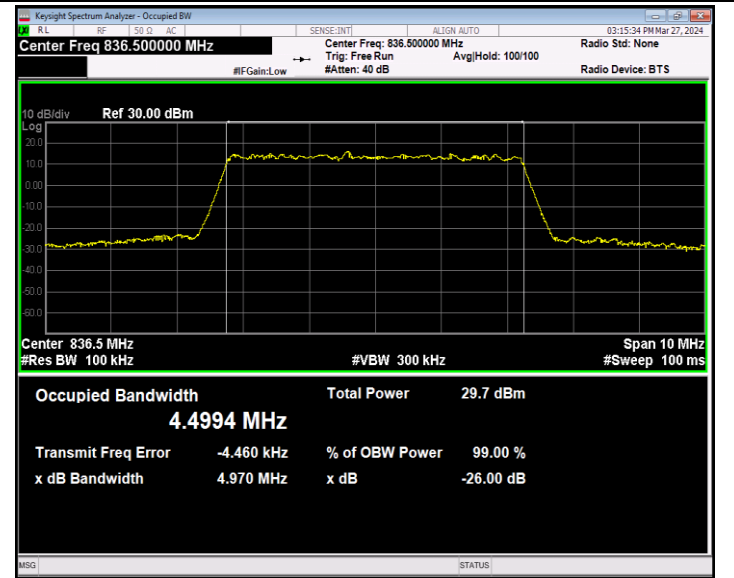

Band5-5MHz-QPSK-20625-25RB#0-PASS

Band5-5MHz-16QAM-20425-25RB#0-PASS

Band5-5MHz-16QAM-20525-25RB#0-PASS

Band5-5MHz-16QAM-20625-25RB#0-PASS

Band5-5MHz-64QAM-20425-25RB#0-PASS

Band5-5MHz-64QAM-20525-25RB#0-PASS