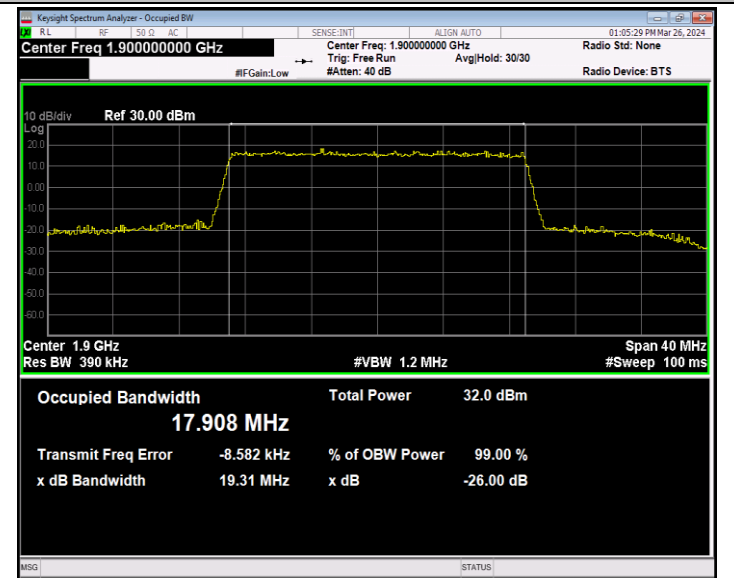

Band2-20MHz-QPSK-18700-100RB#0-PASS

Band2-20MHz-QPSK-19100-100RB#0-PASS