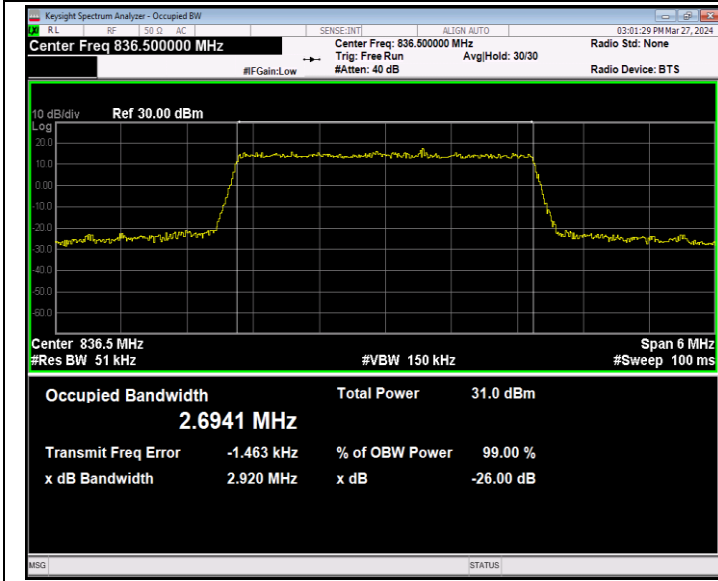

Band5-1.4MHz-64QAM-20643-6RB#0-PASS

Band5-3MHz-QPSK-20525-15RB#0-PASS