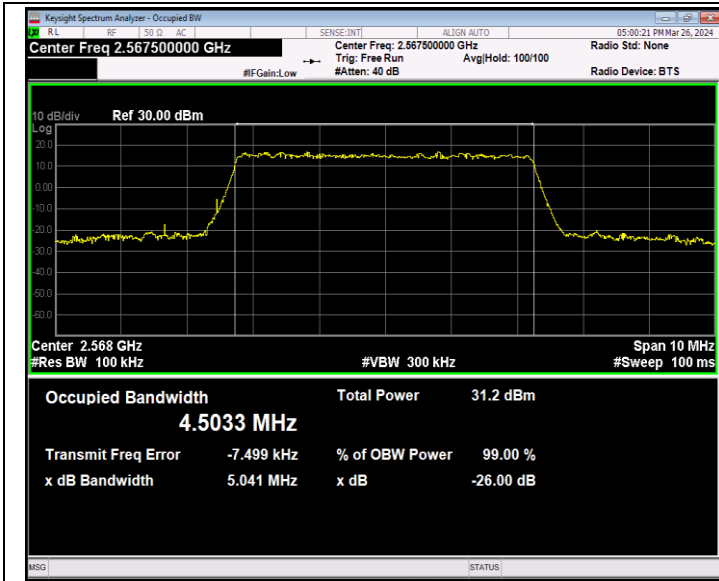

Band5-10MHz-16QAM-20600-50RB#0-PASS

Band5-10MHz-64QAM-20450-50RB#0-PASS

Band5-10MHz-64QAM-20525-50RB#0-PASS

Band5-10MHz-64QAM-20600-50RB#0-PASS

Band7-5MHz-QPSK-20775-25RB#0-PASS

Band7-5MHz-QPSK-21100-25RB#0-PASS