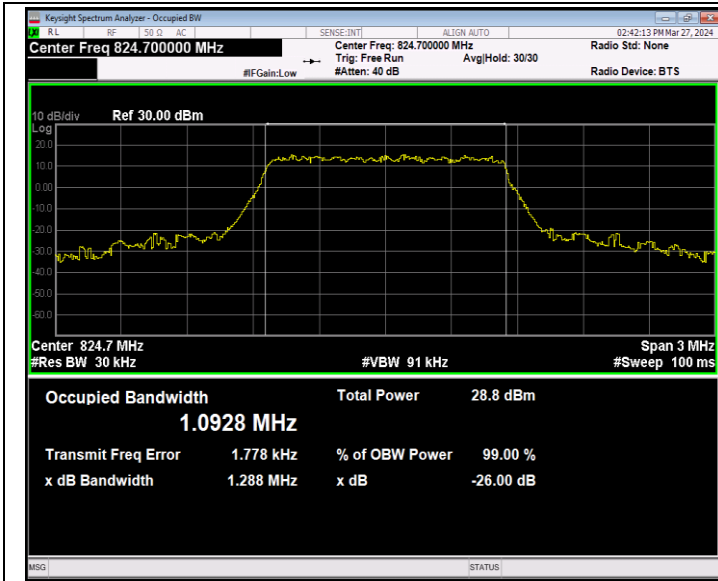

Band5-1.4MHz-QPSK-20643-6RB#0-PASS

Band5-1.4MHz-16QAM-20407-6RB#0-PASS

Band5-1.4MHz-16QAM-20525-6RB#0-PASS

Band5-1.4MHz-16QAM-20643-6RB#0-PASS

Band5-1.4MHz-64QAM-20407-6RB#0-PASS

Band5-1.4MHz-64QAM-20525-6RB#0-PASS