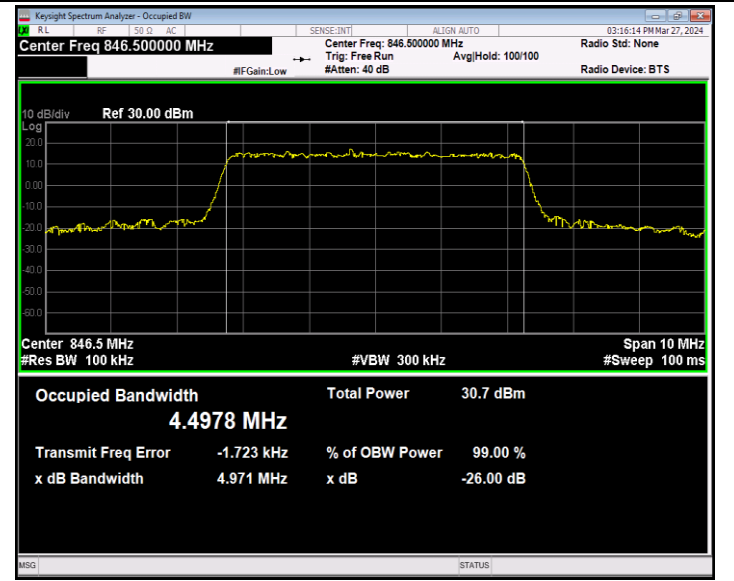

Band5-5MHz-16QAM-20425-25RB#0-PASS

Band5-5MHz-16QAM-20625-25RB#0-PASS