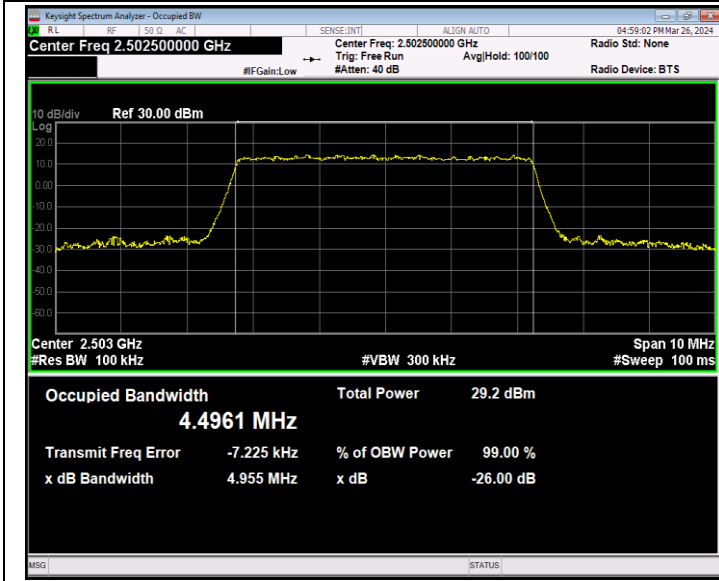

Band7-5MHz-QPSK-21425-25RB#0-PASS

Band7-5MHz-16QAM-20775-25RB#0-PASS

Band7-5MHz-16QAM-21100-25RB#0-PASS

Band7-5MHz-16QAM-21425-25RB#0-PASS

Band7-5MHz-64QAM-20775-25RB#0-PASS

Band7-5MHz-64QAM-21100-25RB#0-PASS