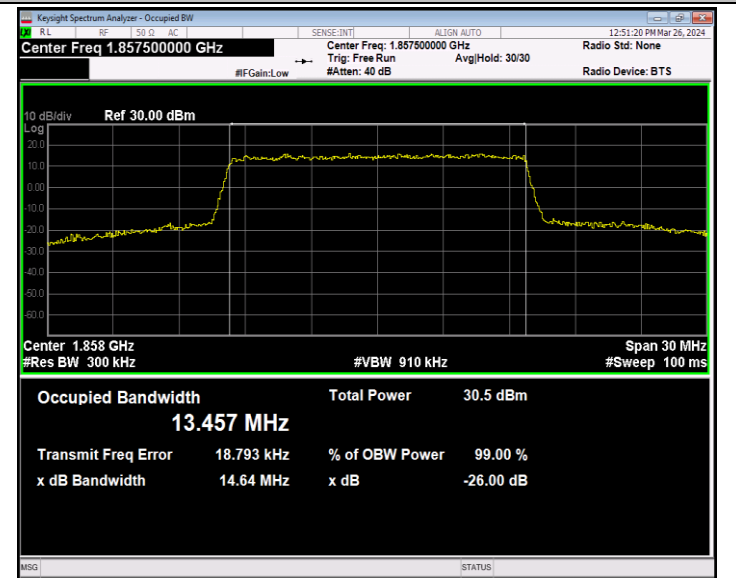

Band2-15MHz-QPSK-18900-75RB#0-PASS

Band2-15MHz-16QAM-18675-75RB#0-PASS