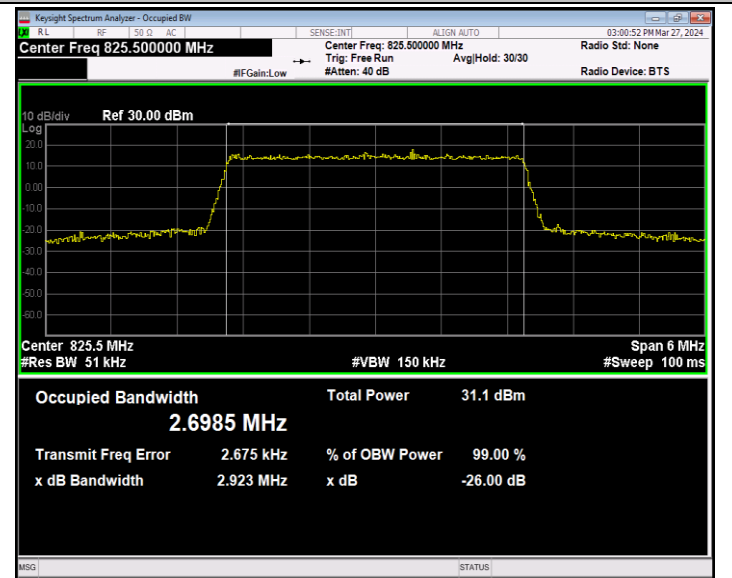

Band5-1.4MHz-64QAM-20525-6RB#0-PASS

Band5-3MHz-QPSK-20415-15RB#0-PASS