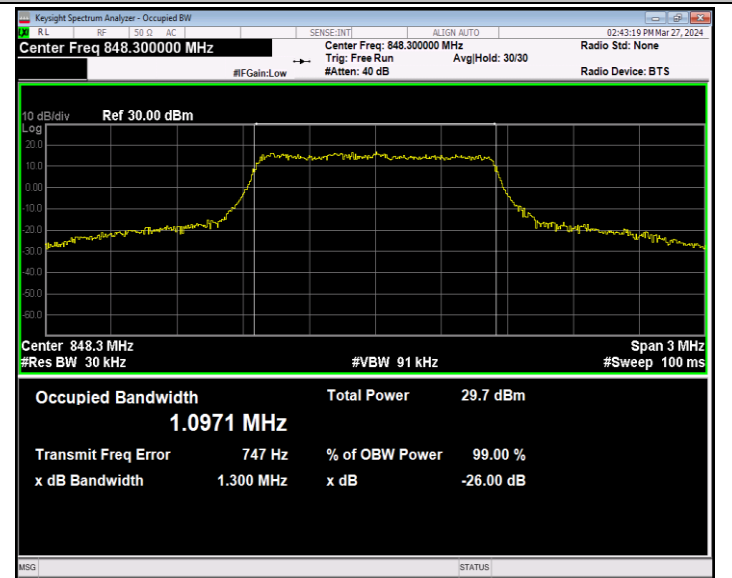

Band5-1.4MHz-16QAM-20407-6RB#0-PASS

Band5-1.4MHz-16QAM-20643-6RB#0-PASS