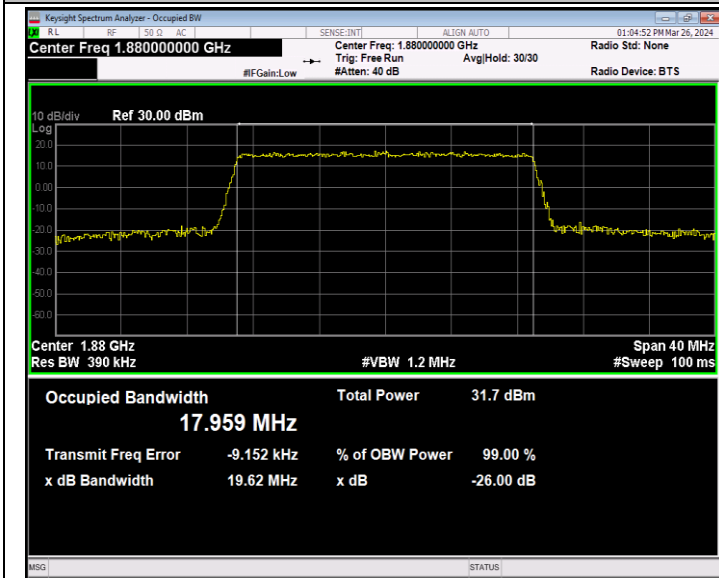

Band2-15MHz-64QAM-19125-75RB#0-PASS

Band2-20MHz-QPSK-18900-100RB#0-PASS