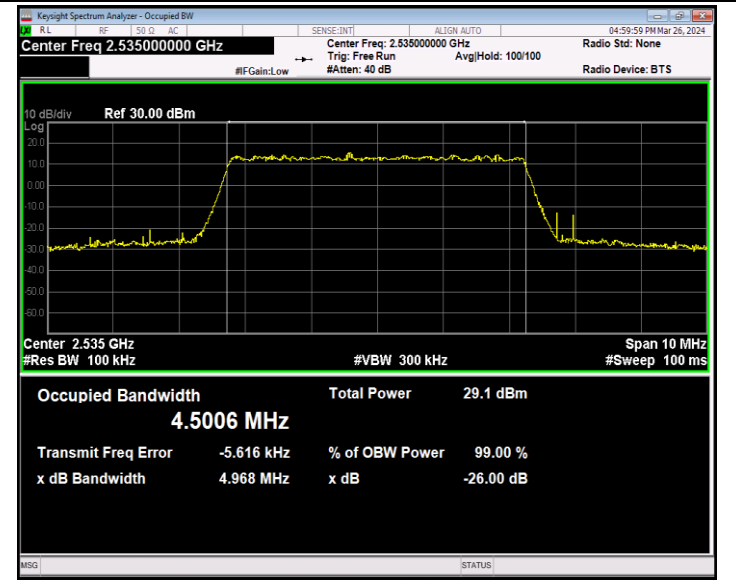

Band7-5MHz-QPSK-21425-25RB#0-PASS

Band7-5MHz-16QAM-20775-25RB#0-PASS

Band7-5MHz-16QAM-21100-25RB#0-PASS

Band7-5MHz-16QAM-21425-25RB#0-PASS

Band7-5MHz-64QAM-20775-25RB#0-PASS

Band7-5MHz-64QAM-21100-25RB#0-PASS