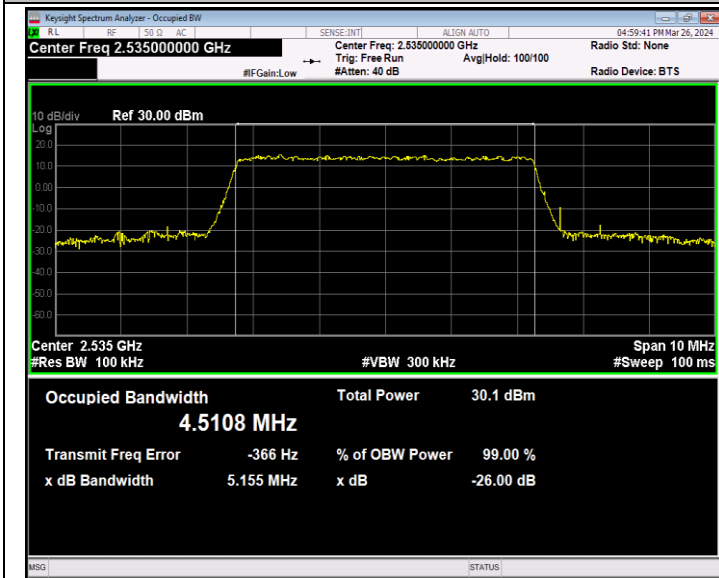

Band7-5MHz-QPSK-21425-25RB#0-PASS

Band7-5MHz-16QAM-21100-25RB#0-PASS