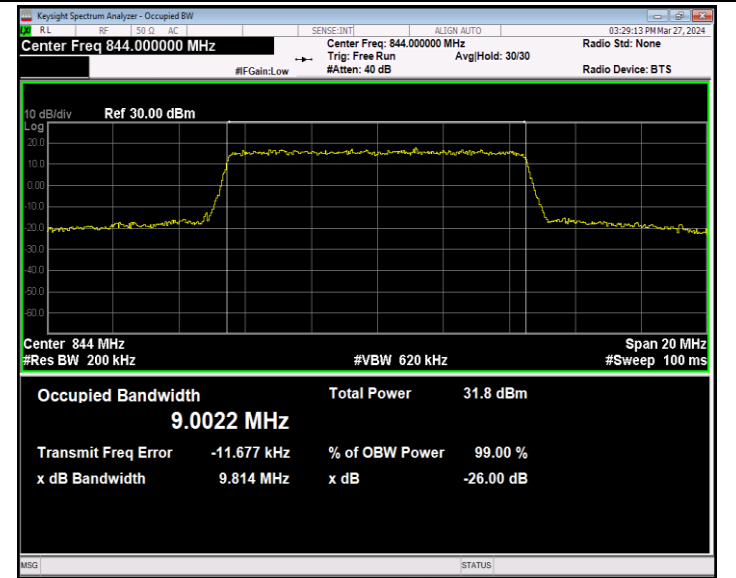

Band5-10MHz-QPSK-20450-50RB#0-PASS

Band5-10MHz-QPSK-20600-50RB#0-PASS