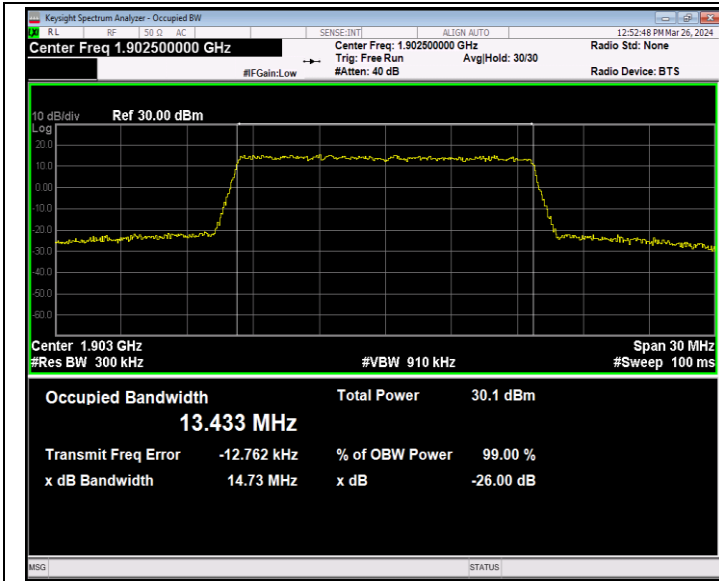

Band2-15MHz-QPSK-19125-75RB#0-PASS

Band2-15MHz-16QAM-18675-75RB#0-PASS

Band2-15MHz-16QAM-18900-75RB#0-PASS

Band2-15MHz-16QAM-19125-75RB#0-PASS

Band2-15MHz-64QAM-18675-75RB#0-PASS

Band2-15MHz-64QAM-18900-75RB#0-PASS