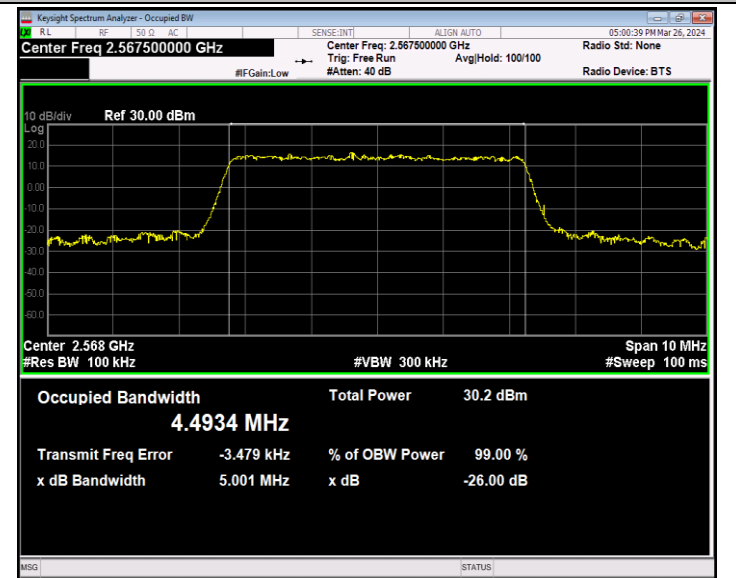

Band7-5MHz-16QAM-20775-25RB#0-PASS

Band7-5MHz-16QAM-21425-25RB#0-PASS