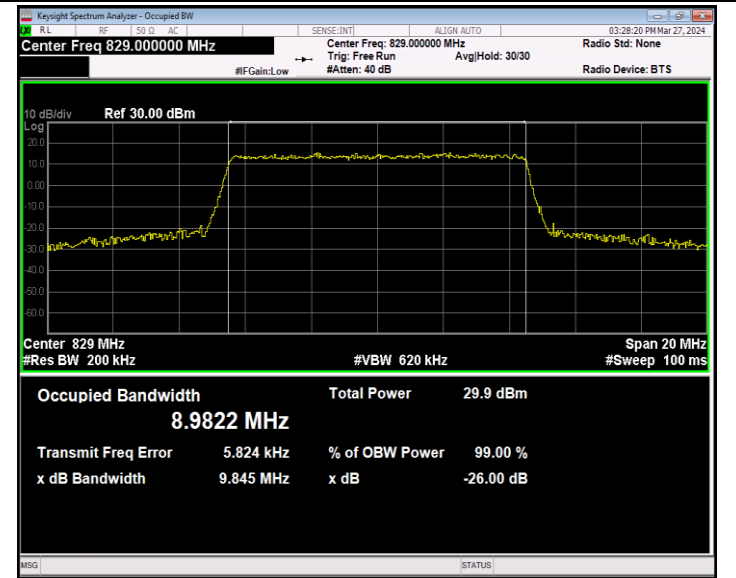

Band5-10MHz-16QAM-20525-50RB#0-PASS

Band5-10MHz-64QAM-20450-50RB#0-PASS