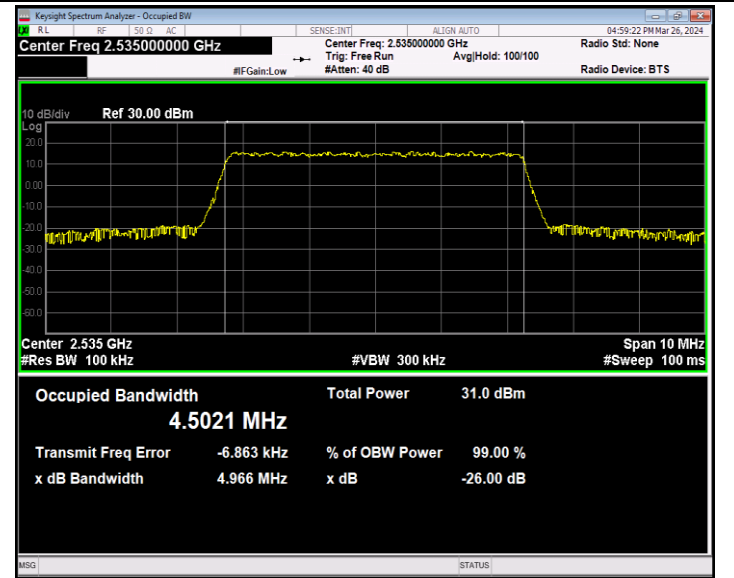

Band5-10MHz-16QAM-20600-50RB#0-PASS

Band5-10MHz-64QAM-20450-50RB#0-PASS

Band5-10MHz-64QAM-20525-50RB#0-PASS

Band5-10MHz-64QAM-20600-50RB#0-PASS

Band7-5MHz-QPSK-20775-25RB#0-PASS

Band7-5MHz-QPSK-21100-25RB#0-PASS