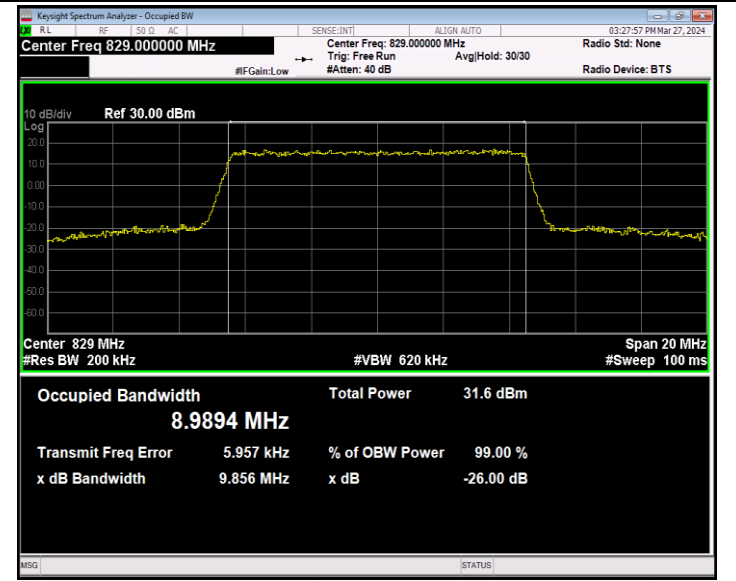

Band5-5MHz-64QAM-20525-25RB#0-PASS

Band5-10MHz-QPSK-20450-50RB#0-PASS