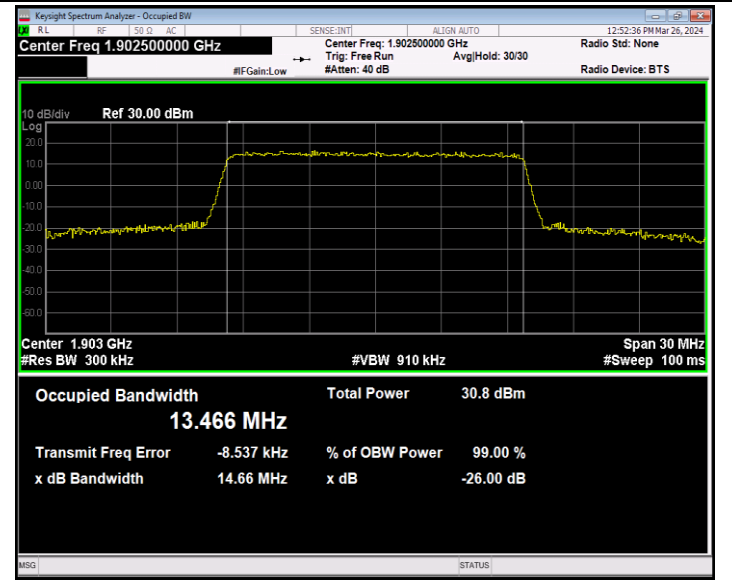

Band2-15MHz-16QAM-18675-75RB#0-PASS

Band2-15MHz-16QAM-19125-75RB#0-PASS