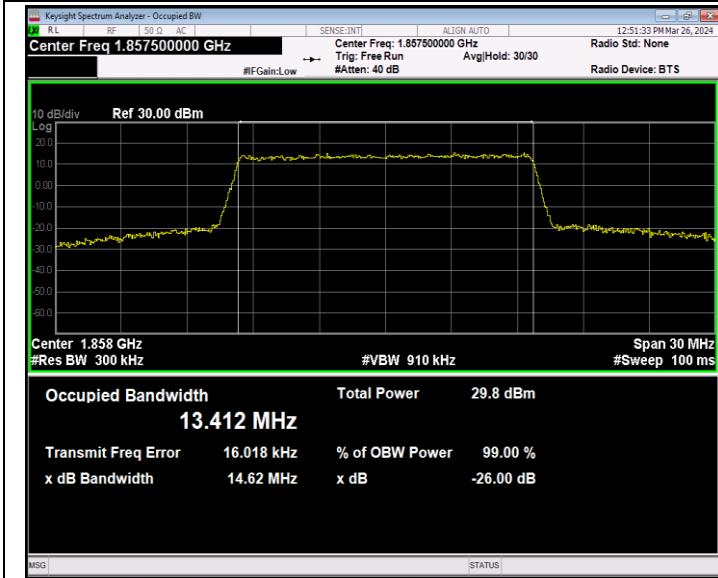

Band2-15MHz-QPSK-19125-75RB#0-PASS

Band2-15MHz-16QAM-18675-75RB#0-PASS

Band2-15MHz-16QAM-18900-75RB#0-PASS

Band2-15MHz-16QAM-19125-75RB#0-PASS

Band2-15MHz-64QAM-18675-75RB#0-PASS

Band2-15MHz-64QAM-18900-75RB#0-PASS