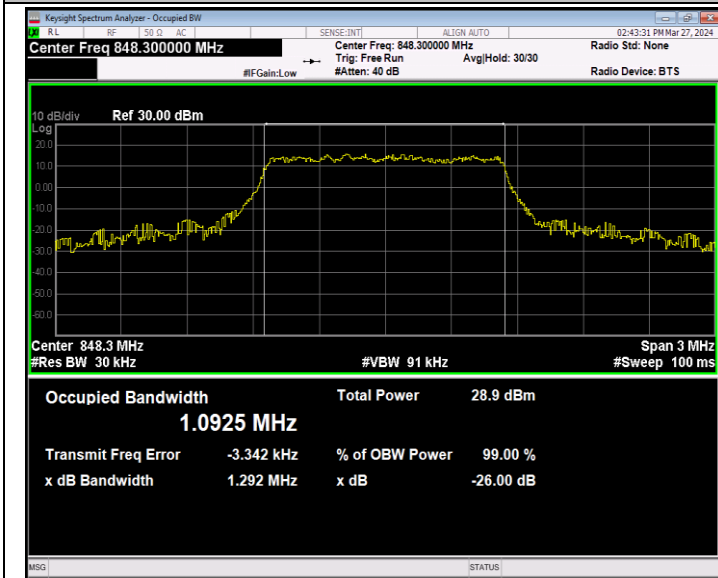

Band5-1.4MHz-QPSK-20643-6RB#0-PASS

Band5-1.4MHz-16QAM-20407-6RB#0-PASS

Band5-1.4MHz-16QAM-20525-6RB#0-PASS

Band5-1.4MHz-16QAM-20643-6RB#0-PASS

Band5-1.4MHz-64QAM-20407-6RB#0-PASS

Band5-1.4MHz-64QAM-20525-6RB#0-PASS