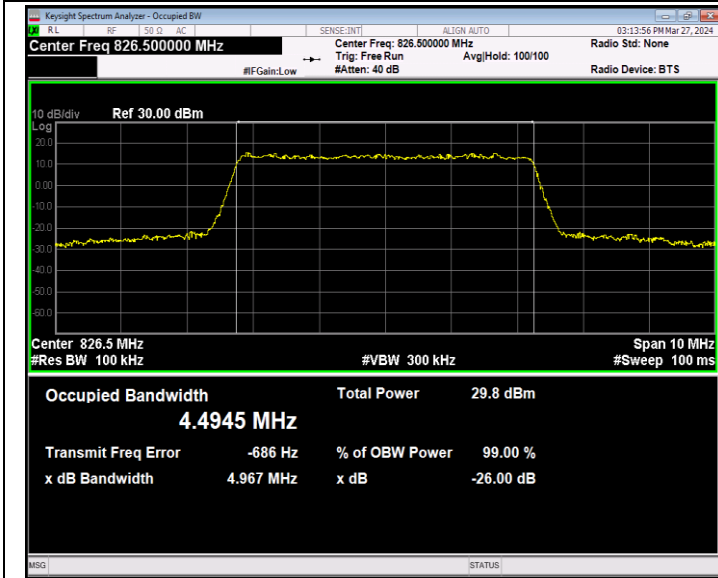

Band5-5MHz-QPSK-20625-25RB#0-PASS

Band5-5MHz-16QAM-20425-25RB#0-PASS

Band5-5MHz-16QAM-20525-25RB#0-PASS

Band5-5MHz-16QAM-20625-25RB#0-PASS

Band5-5MHz-64QAM-20425-25RB#0-PASS

Band5-5MHz-64QAM-20525-25RB#0-PASS