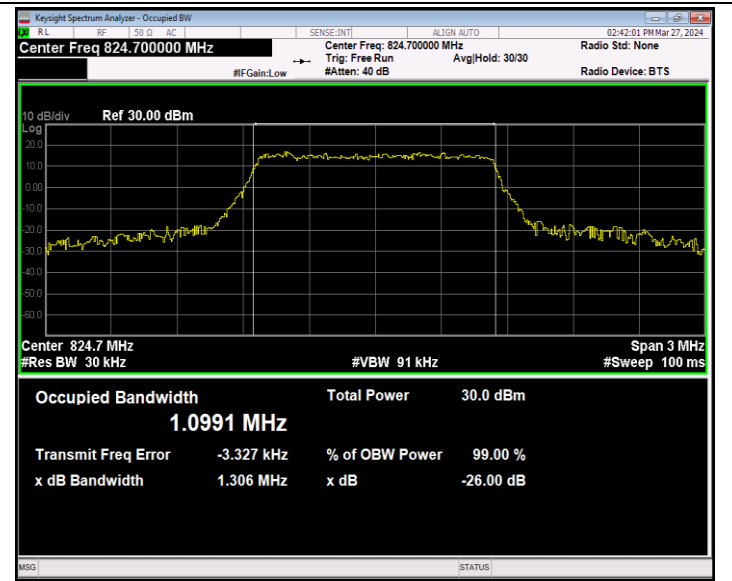

Band5-1.4MHz-QPSK-20525-6RB#0-PASS

Band5-1.4MHz-16QAM-20407-6RB#0-PASS