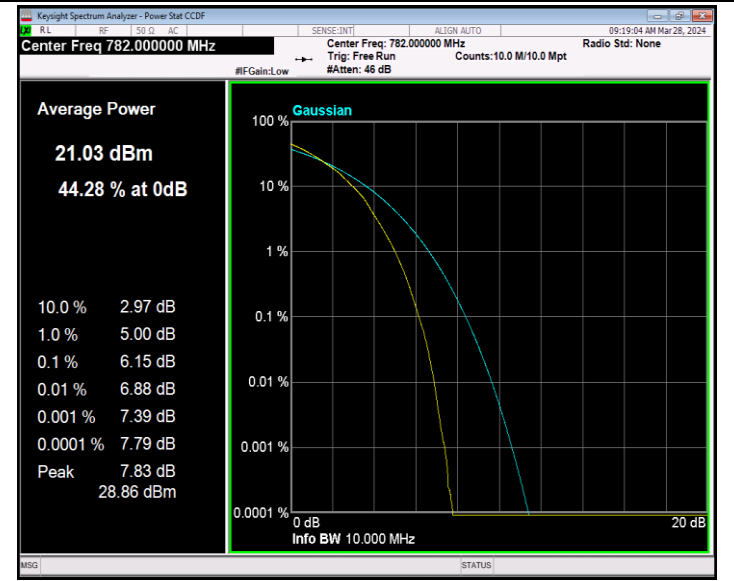

Band12-10MHz-QPSK-23095-50RB#0-PASS

Band12-10MHz-16QAM-23095-50RB#0-PASS

Band12-10MHz-64QAM-23095-50RB#0-PASS

Band13-10MHz-QPSK-23230-50RB#0-PASS

Band13-10MHz-16QAM-23230-50RB#0-PASS

Band13-10MHz-64QAM-23230-50RB#0-PASS