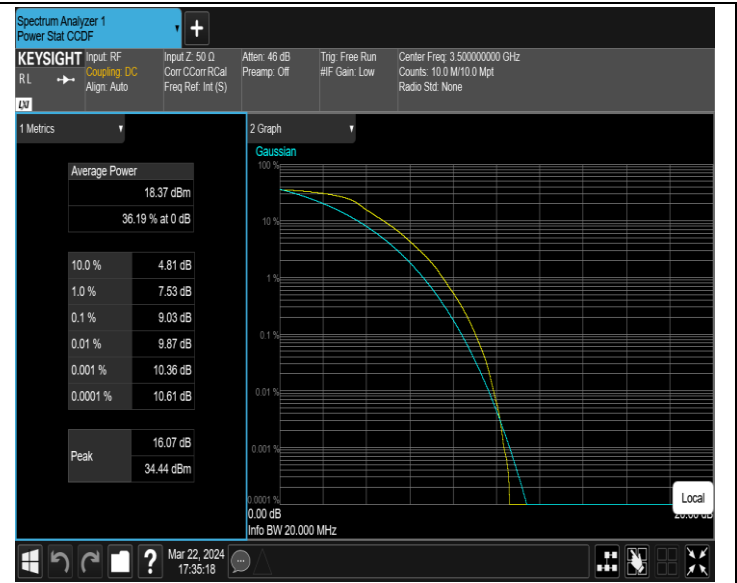

42(3450-3550)-20MHz-QPSK-42590-100RB#0-PASS