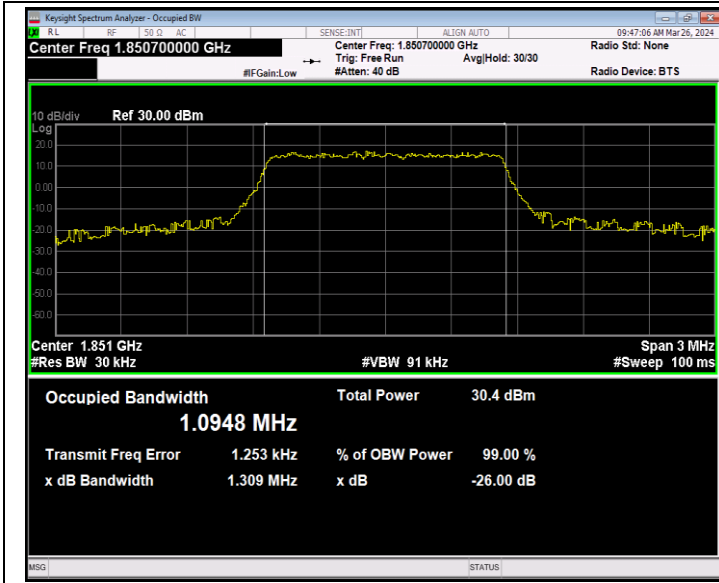

Test Graphs

Band2-1.4MHz-QPSK-18607-6RB#0-PASS