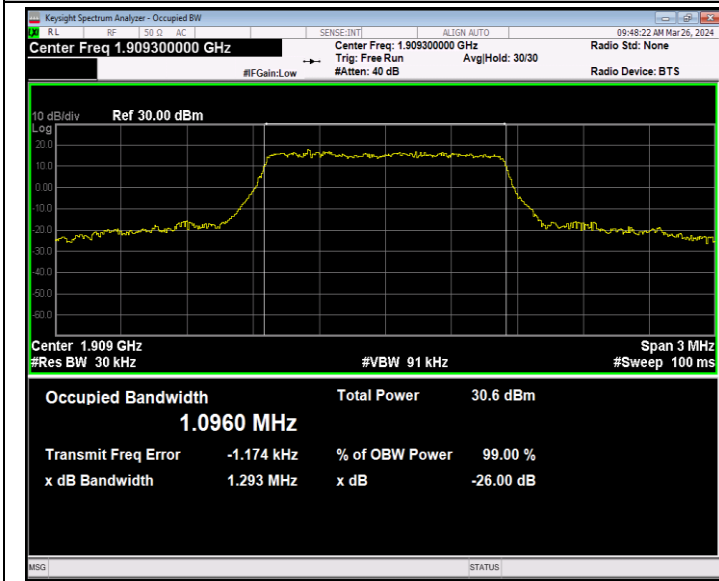

Band2-1.4MHz-QPSK-19193-6RB#0-PASS