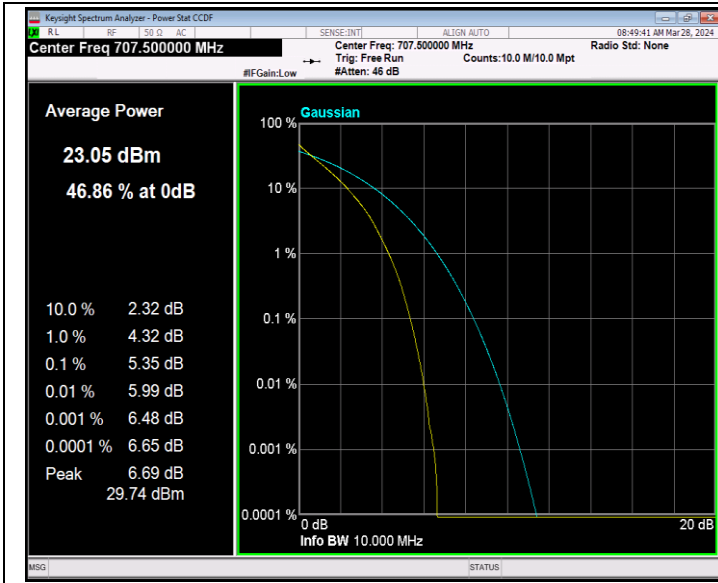

Band5-10MHz-QPSK-20525-50RB#0-PASS

Band5-10MHz-16QAM-20525-50RB#0-PASS

Band5-10MHz-64QAM-20525-50RB#0-PASS

Band7-20MHz-QPSK-21100-100RB#0-PASS

Band7-20MHz-16QAM-21100-100RB#0-PASS

Band7-20MHz-64QAM-21100-100RB#0-PASS