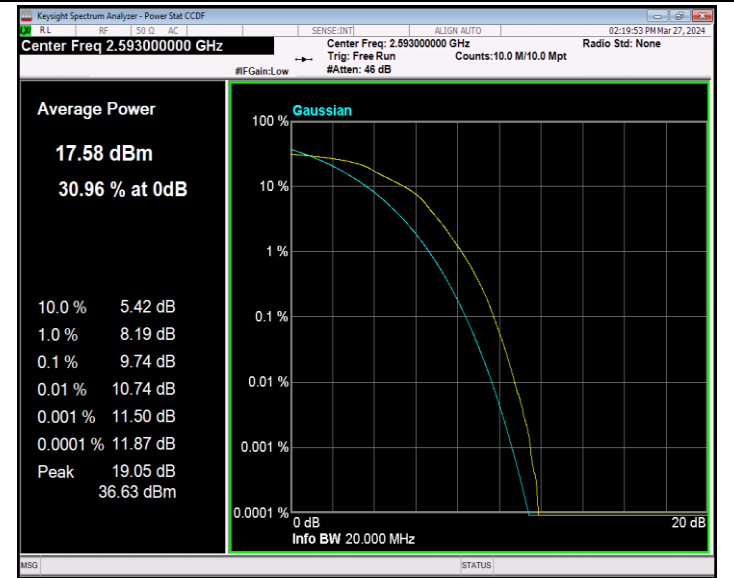

Band41-20MHz-16QAM-40620-100RB#0-PASS