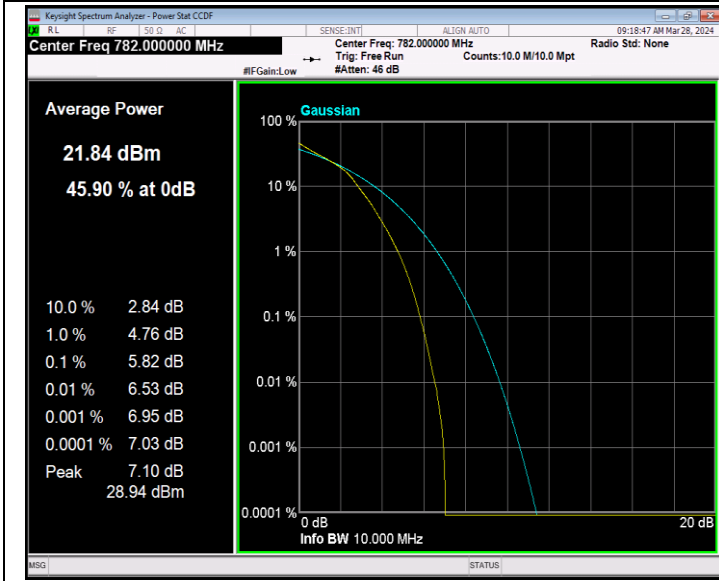

Band12-10MHz-QPSK-23095-50RB#0-PASS

Band12-10MHz-16QAM-23095-50RB#0-PASS

Band12-10MHz-64QAM-23095-50RB#0-PASS

Band13-10MHz-QPSK-23230-50RB#0-PASS

Band13-10MHz-16QAM-23230-50RB#0-PASS

Band13-10MHz-64QAM-23230-50RB#0-PASS