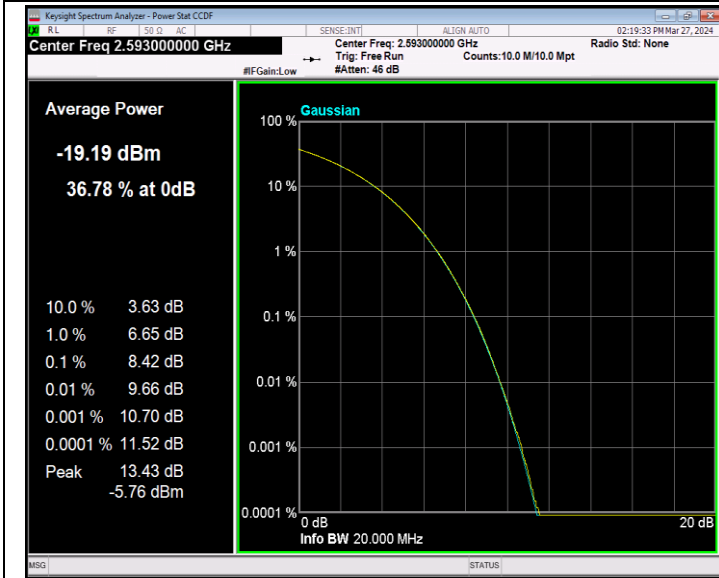

Band12-10MHz-QPSK-23095-50RB#0-PASS

Band12-10MHz-16QAM-23095-50RB#0-PASS

Band12-10MHz-64QAM-23095-50RB#0-PASS

Band13-10MHz-QPSK-23230-50RB#0-PASS

Band13-10MHz-16QAM-23230-50RB#0-PASS

Band13-10MHz-64QAM-23230-50RB#0-PASS