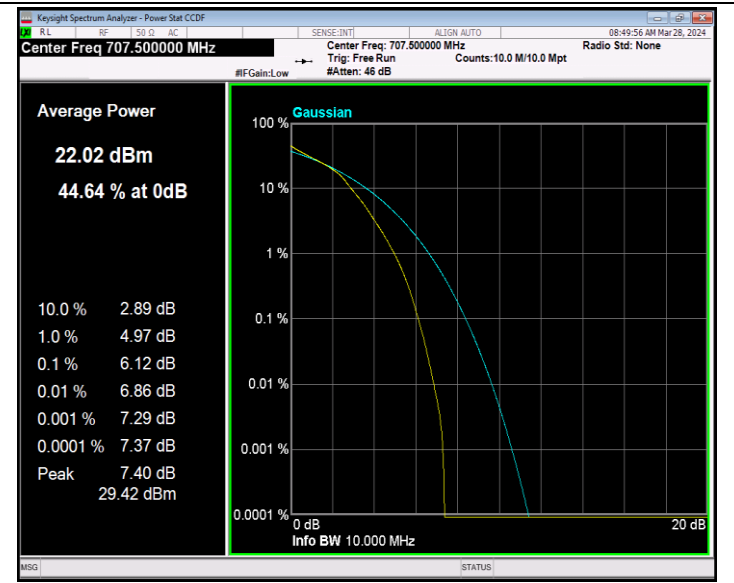

Band12-10MHz-16QAM-23095-50RB#0-PASS