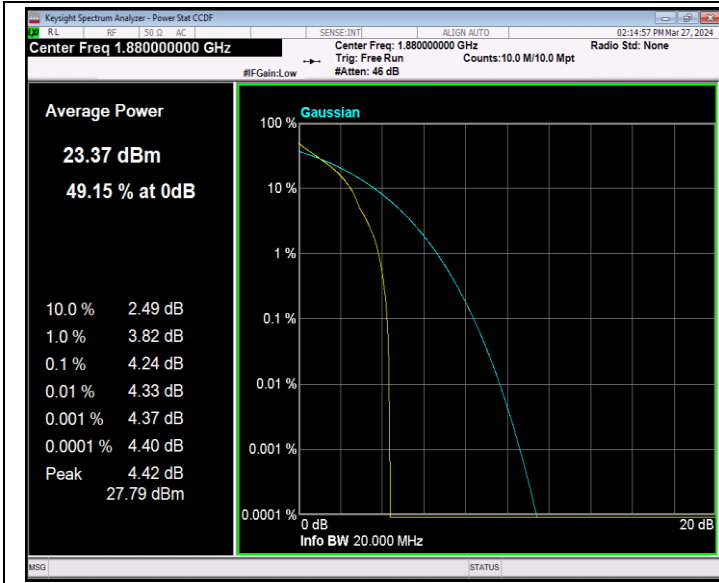

Test Graphs

Band2-20MHz-QPSK-18900-1RB#0-PASS