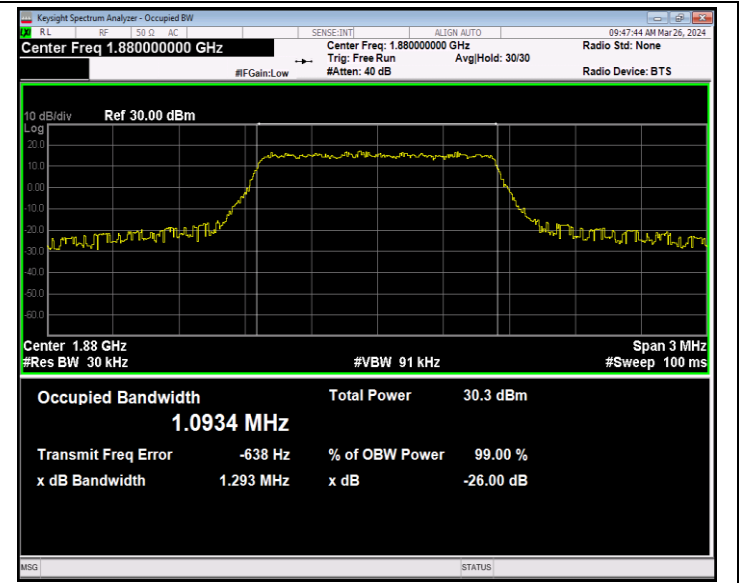

Band2-1.4MHz-QPSK-18900-6RB#0-PASS