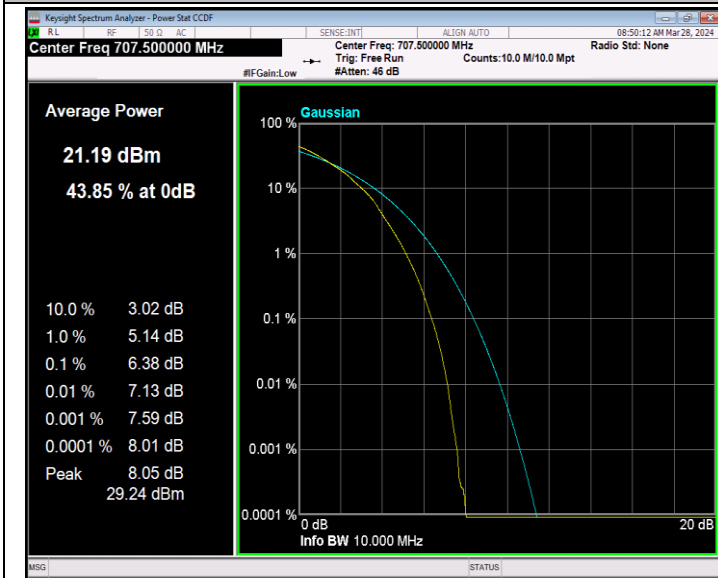

Band12-10MHz-64QAM-23095-50RB#0-PASS