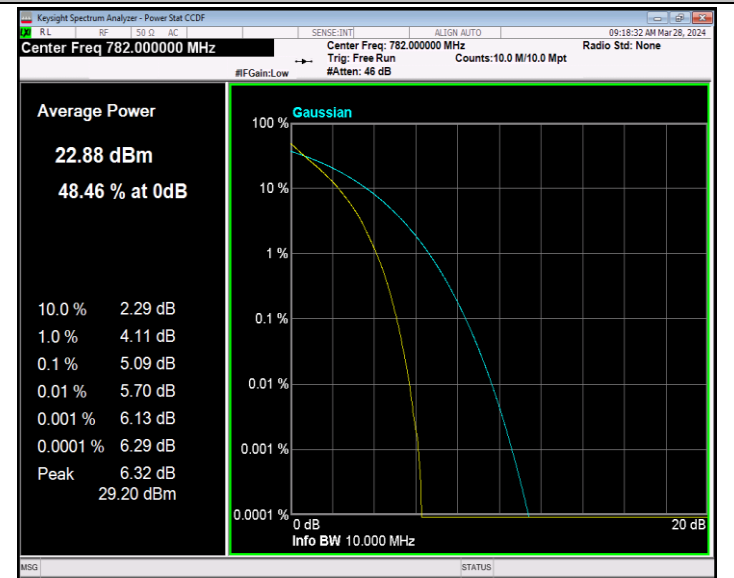

Band13-10MHz-QPSK-23230-50RB#0-PASS