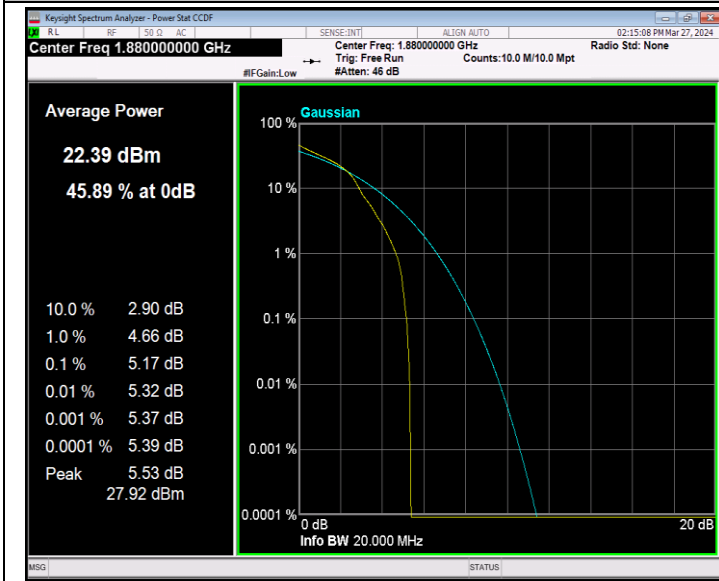

Band2-20MHz-16QAM-18900-1RB#0-PASS