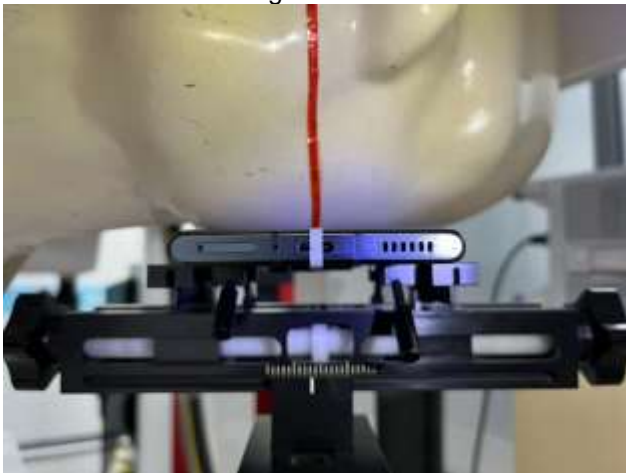

EUT Photos (Model: AD9)

EUT Antenna Locations

SAR Test Setup Photos

Head

Right Cheek

Right Tilted

Left Cheek

Left Tilted

Body

Front side (10mm)

Back side(10mm)

Right side(10mm)

Top side(10mm)