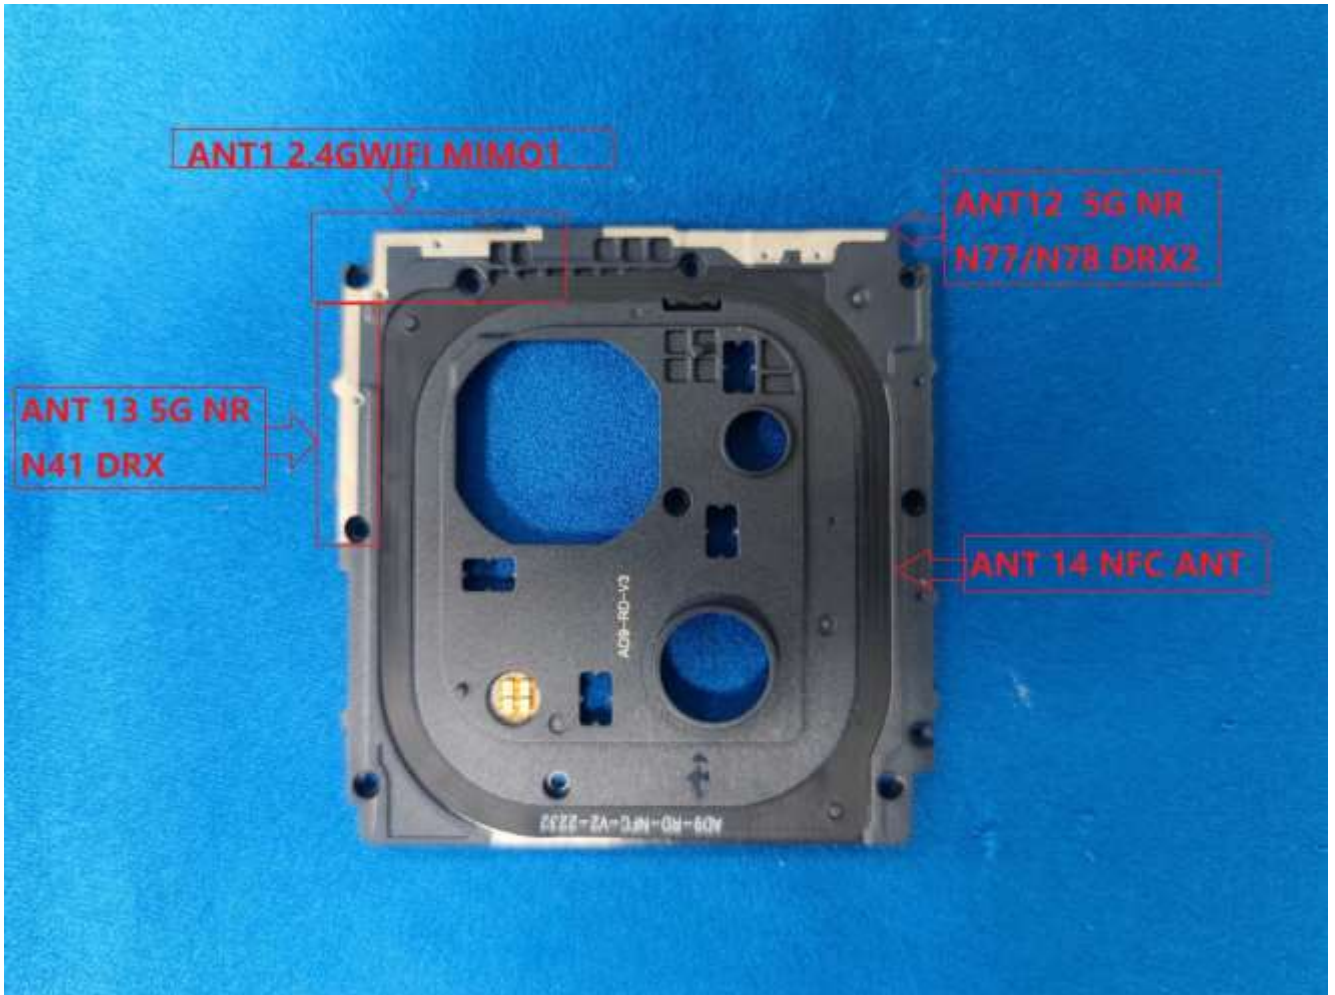

EUT Photos (Model: AD9)

EUT Antenna Locations

SAR Test Setup Photos

Head

Right Cheek

Right Tilted

Left Cheek

Left Tilted

Body

Front side (10mm)

Back side(10mm)

Right side(10mm)

Top side(10mm)