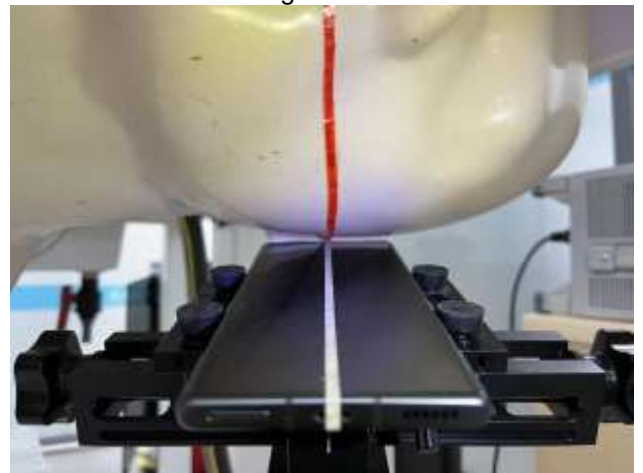

EUT Photos (Model: AD9)

EUT Antenna Locations

SAR Test Setup Photos

Head

Right Cheek

Right Tilted

Left Cheek

Left Tilted

Body

Front side (10mm)

Back side(10mm)

Right side(10mm)

Top side(10mm)