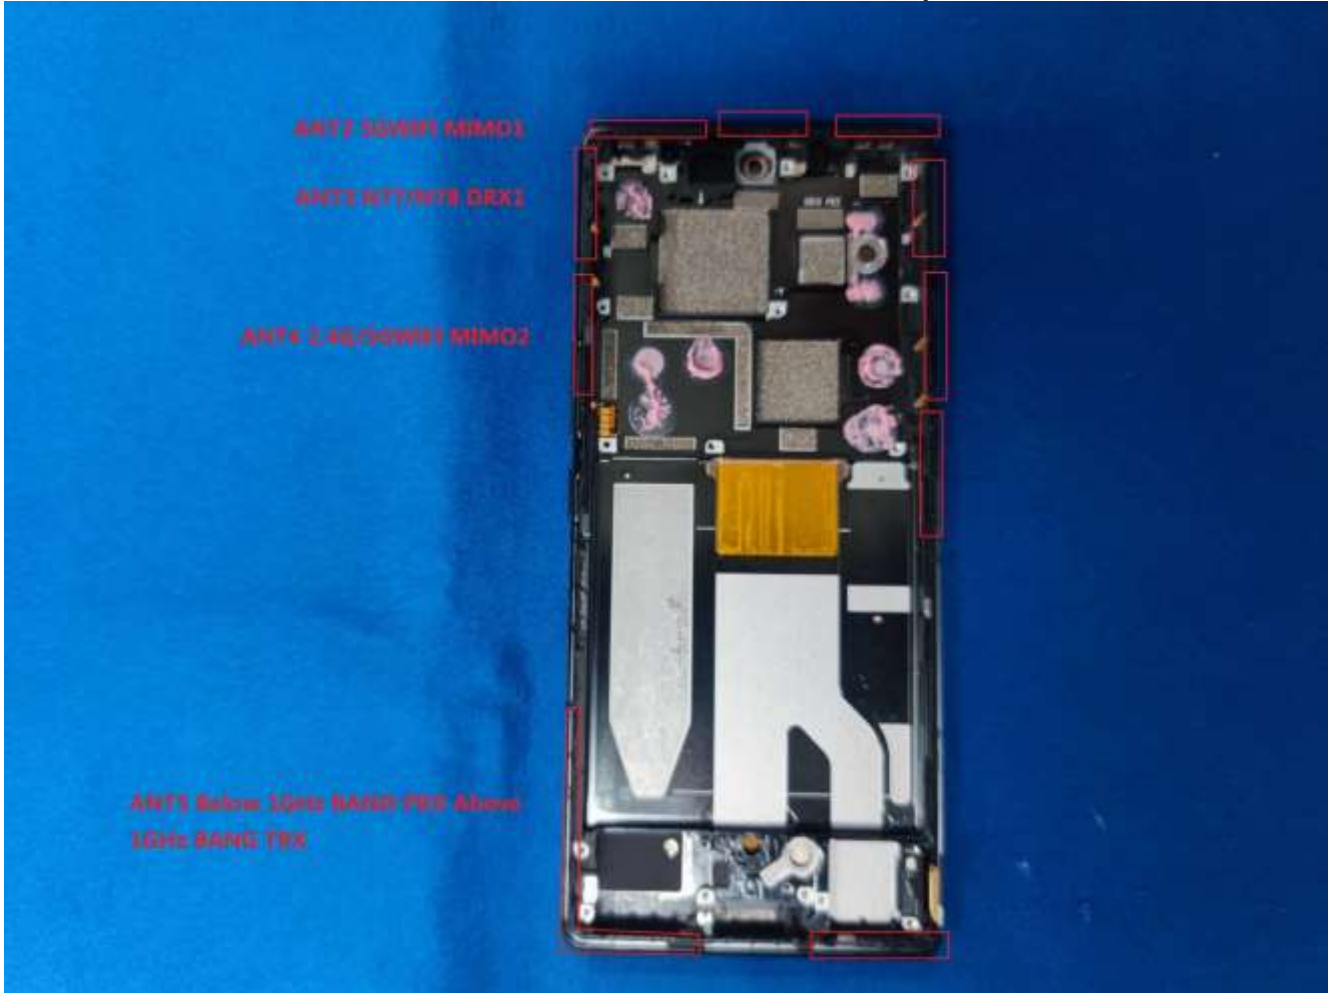

EUT Photos (Model: AD9)

EUT Antenna Locations

SAR Test Setup Photos

Head

Right Cheek

Right Tilted

Left Cheek

Left Tilted

Body

Front side (10mm)

Back side(10mm)

Right side(10mm)

Top side(10mm)