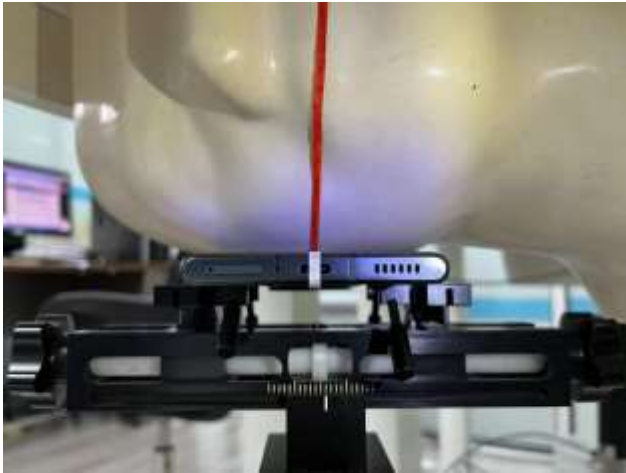

EUT Photos (Model: AD9)

EUT Antenna Locations

SAR Test Setup Photos

Head

Right Cheek

Right Tilted

Left Cheek

Left Tilted

Body

Front side (10mm)

Back side(10mm)

Right side(10mm)

Top side(10mm)