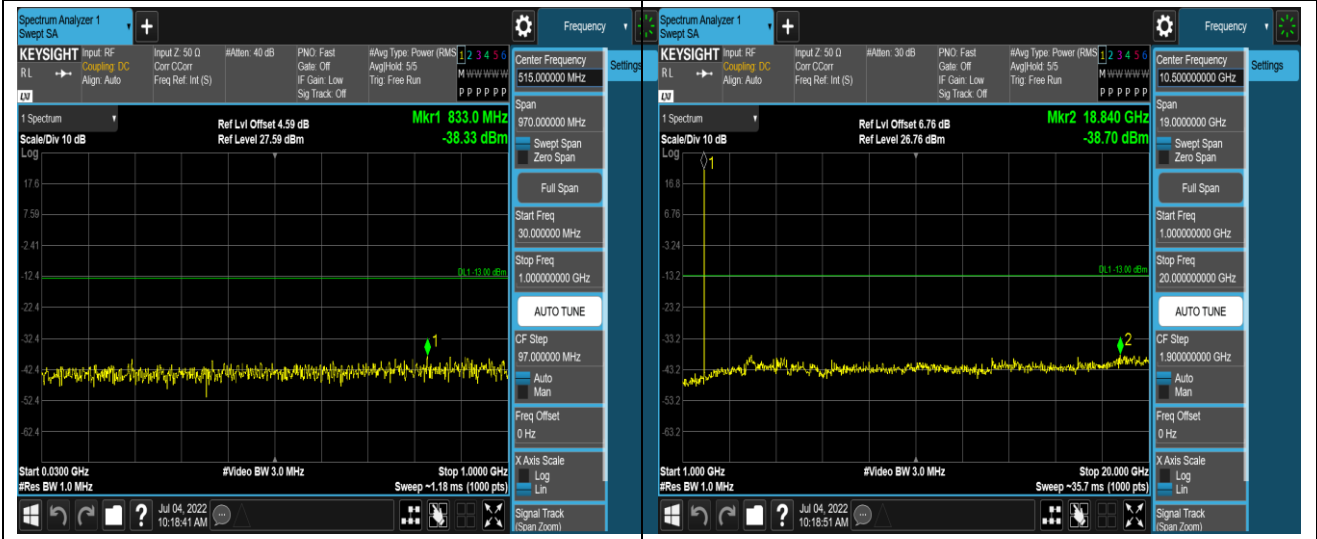

Band2-1.4MHz-16QAM-18900-1RB#0-Range1:30~1000MHz

Band2-1.4MHz-16QAM-18900-1RB#0-Range2:1000~20000MHz