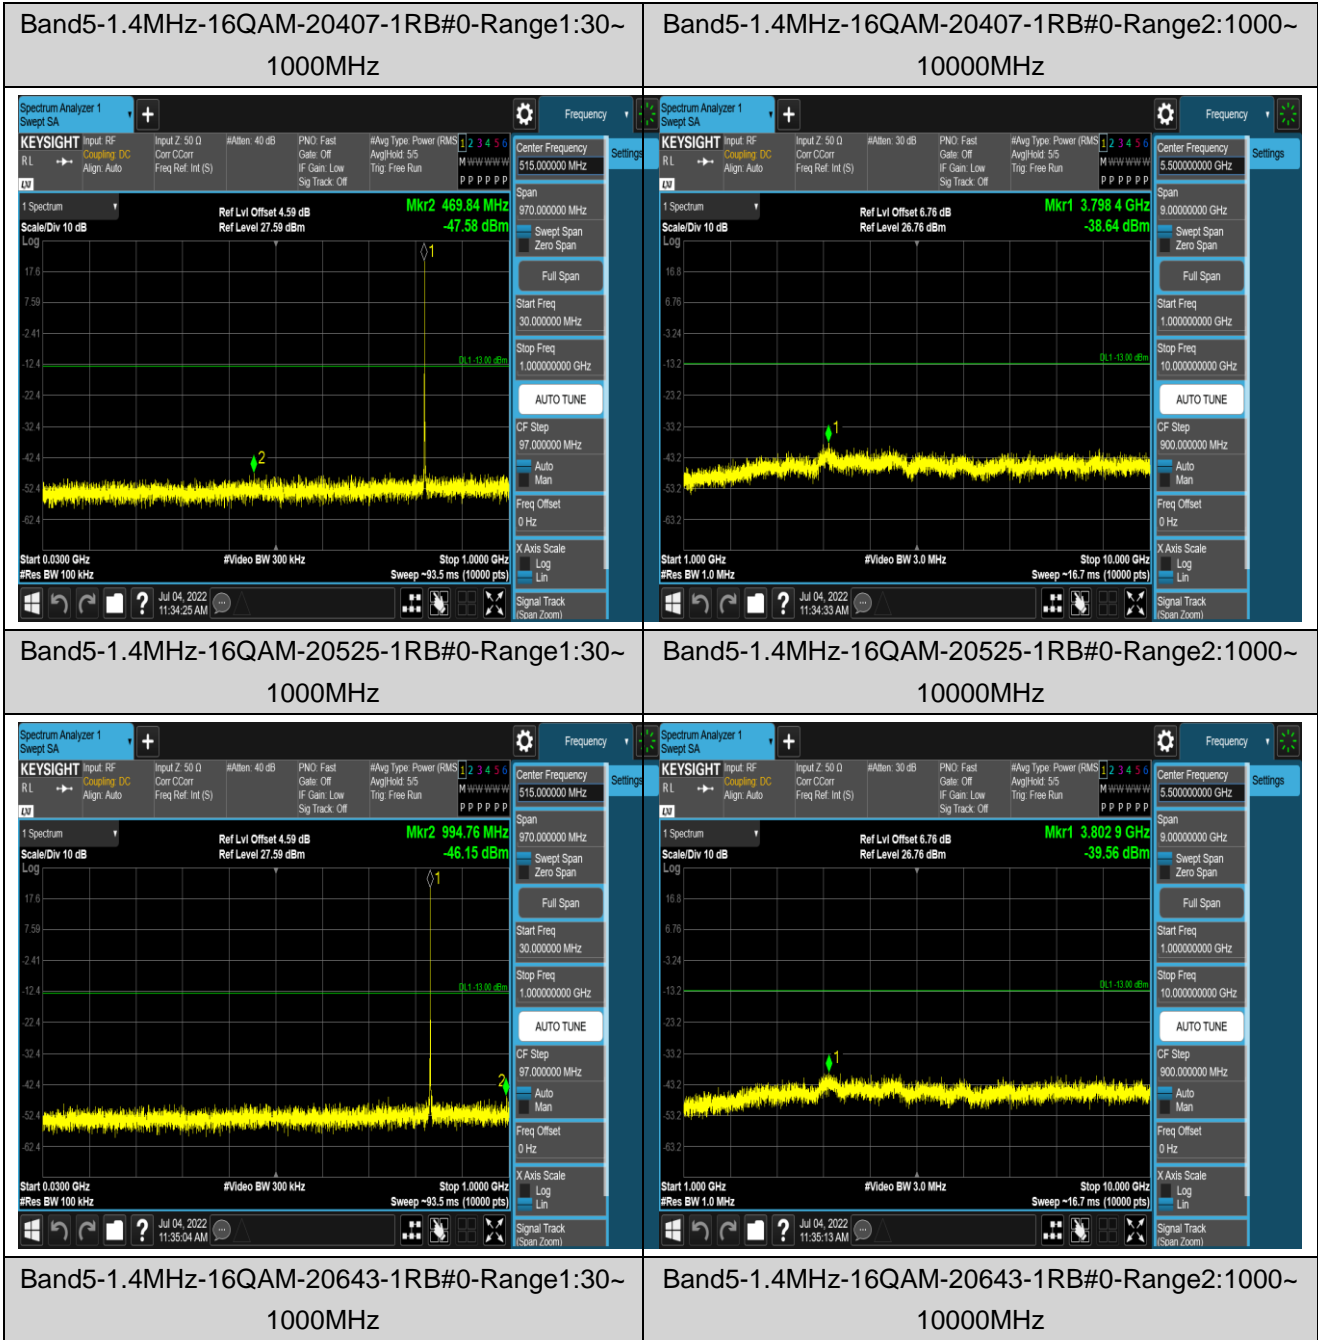

Remark: All bandwidth and all modulation had been tested, but only the worst case data displayed in this report.

Test Graphs

Band2-1.4MHz-16QAM-18607-1RB#0-Range1:30~1000MHz

Band2-1.4MHz-16QAM-18607-1RB#0-Range2:1000~20000MHz

Band2-1.4MHz-16QAM-18900-1RB#0-Range1:30~1000MHz

Band2-1.4MHz-16QAM-18900-1RB#0-Range2:1000~20000MHz

Band2-20MHz-QPSK-19100-1RB#0-Range1:30~1000MHz

Band2-20MHz-QPSK-19100-1RB#0-Range2:1000~20000MHz

Band2-20MHz-16QAM-18700-1RB#0-Range1:30~1000MHz

Band2-20MHz-16QAM-18700-1RB#0-Range2:1000~20000MHz

Band5-1.4MHz-QPSK-20525-1RB#0-Range1:30~1000MHz

Band5-1.4MHz-QPSK-20525-1RB#0-Range2:1000~10000MHz

Band5-1.4MHz-QPSK-20643-1RB#0-Range1:30~1000MHz

Band5-1.4MHz-QPSK-20643-1RB#0-Range2:1000~10000MHz

Band5-10MHz-QPSK-20450-1RB#0-Range1:30~1000MHz

Band5-10MHz-QPSK-20450-1RB#0-Range2:1000~10000MHz

Band5-10MHz-QPSK-20525-1RB#0-Range1:30~1000MHz

Band5-10MHz-QPSK-20525-1RB#0-Range2:1000~10000MHz