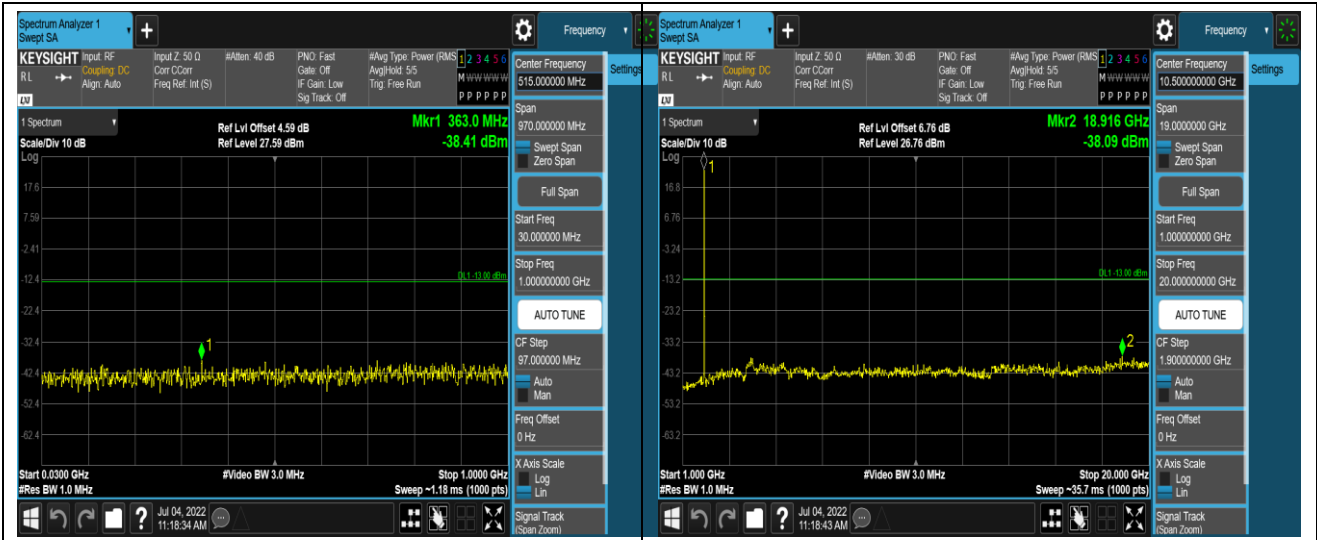

Remark: All bandwidth and all modulation had been tested, but only the worst case data displayed in this report.

Test Graphs

Band2-1.4MHz-16QAM-18607-1RB#0-Range1:30~1000MHz

Band2-1.4MHz-16QAM-18607-1RB#0-Range2:1000~20000MHz

Band2-1.4MHz-16QAM-18900-1RB#0-Range1:30~1000MHz

Band2-1.4MHz-16QAM-18900-1RB#0-Range2:1000~20000MHz

Band2-20MHz-QPSK-19100-1RB#0-Range1:30~1000MHz

Band2-20MHz-QPSK-19100-1RB#0-Range2:1000~20000MHz

Band2-20MHz-16QAM-18700-1RB#0-Range1:30~1000MHz