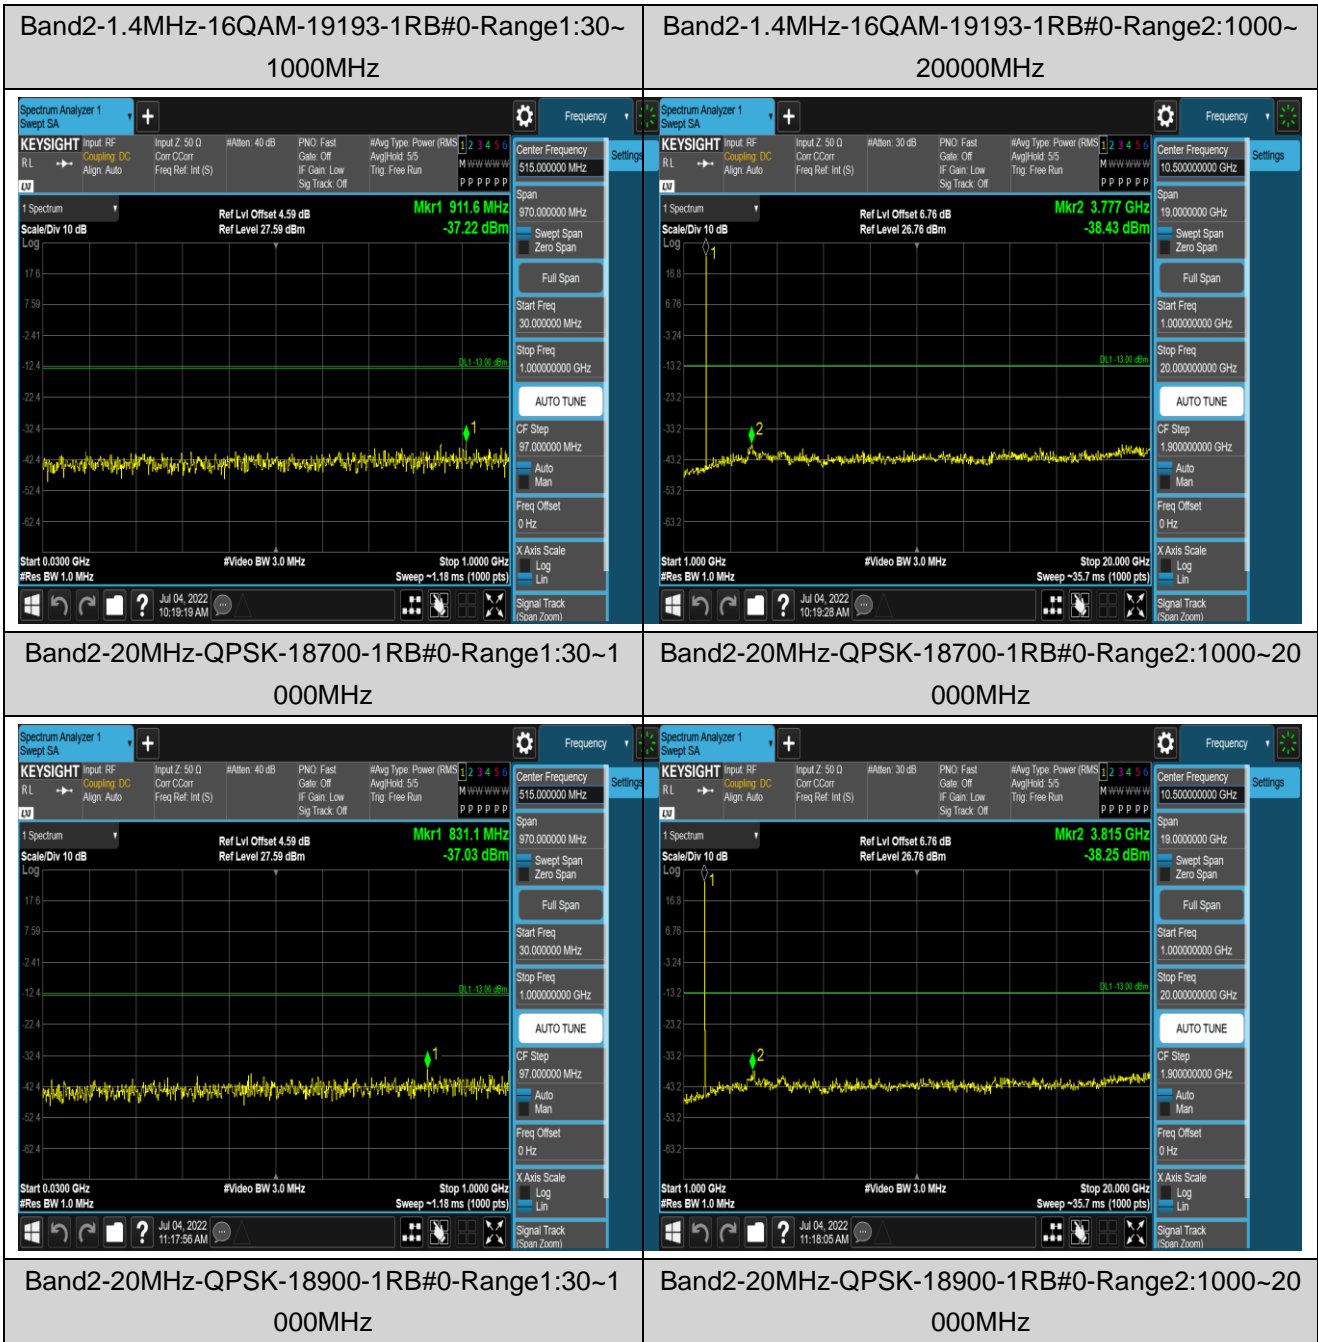

Remark: All bandwidth and all modulation had been tested, but only the worst case data displayed in this report.

Test Graphs

Band2-1.4MHz-16QAM-18607-1RB#0-Range1:30~1000MHz

Band2-1.4MHz-16QAM-18607-1RB#0-Range2:1000~20000MHz

Band2-1.4MHz-16QAM-18900-1RB#0-Range1:30~1000MHz

Band2-1.4MHz-16QAM-18900-1RB#0-Range2:1000~20000MHz

Band2-20MHz-QPSK-19100-1RB#0-Range1:30~1000MHz

Band2-20MHz-QPSK-19100-1RB#0-Range2:1000~20000MHz

Band2-20MHz-16QAM-18700-1RB#0-Range1:30~1000MHz