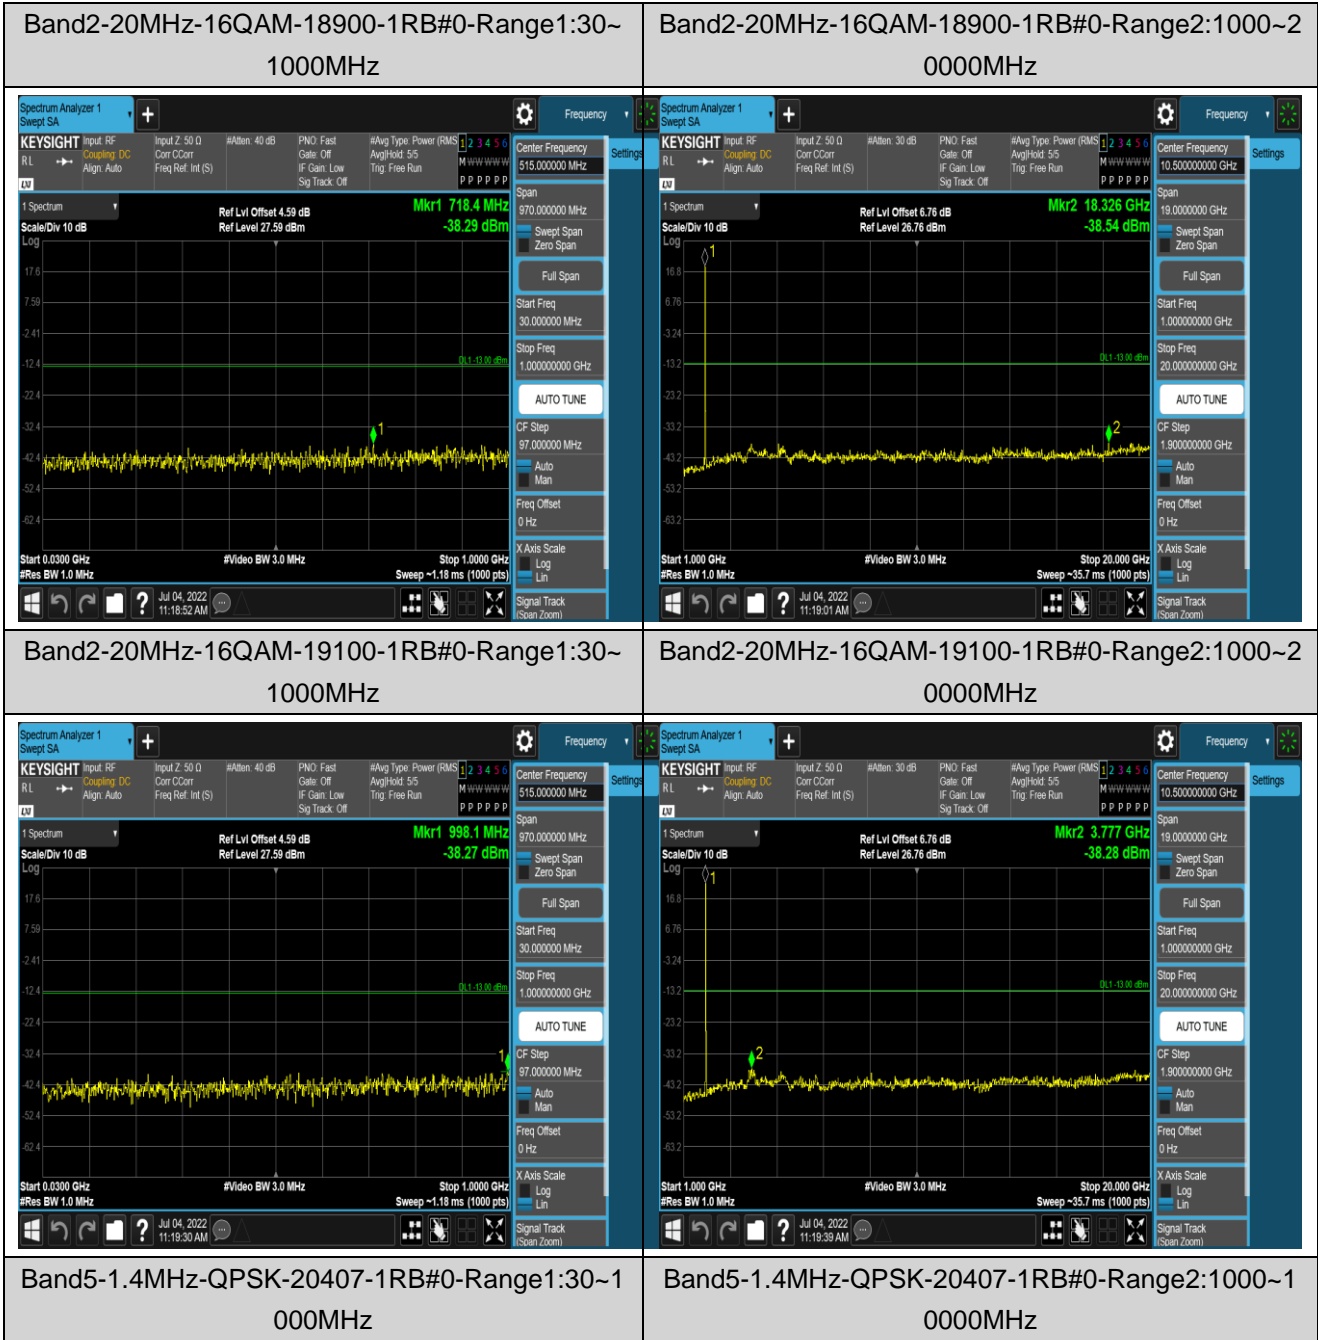

Remark: All bandwidth and all modulation had been tested, but only the worst case data displayed in this report.

Test Graphs

Band2-1.4MHz-16QAM-18607-1RB#0-Range1:30~1000MHz

Band2-1.4MHz-16QAM-18607-1RB#0-Range2:1000~20000MHz

Band2-1.4MHz-16QAM-18900-1RB#0-Range1:30~1000MHz

Band2-1.4MHz-16QAM-18900-1RB#0-Range2:1000~20000MHz

Band2-20MHz-QPSK-19100-1RB#0-Range1:30~1000MHz

Band2-20MHz-QPSK-19100-1RB#0-Range2:1000~20000MHz

Band2-20MHz-16QAM-18700-1RB#0-Range1:30~1000MHz

Band2-20MHz-16QAM-18700-1RB#0-Range2:1000~20000MHz

Band5-1.4MHz-QPSK-20525-1RB#0-Range1:30~1000MHz

Band5-1.4MHz-QPSK-20525-1RB#0-Range2:1000~10000MHz

Band5-1.4MHz-QPSK-20643-1RB#0-Range1:30~1000MHz

Band5-1.4MHz-QPSK-20643-1RB#0-Range2:1000~10000MHz