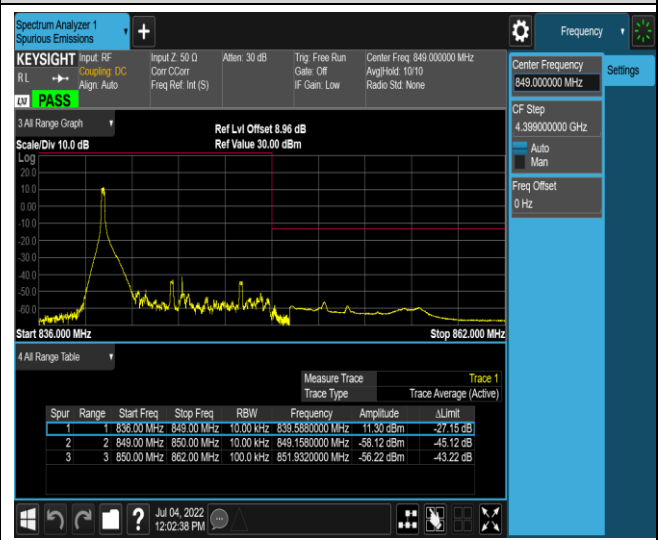

Band5-10MHz-16QAM-20450-50RB#0

Band5-10MHz-16QAM-20600-1RB#0

Band5-10MHz-16QAM-20600-1RB#49

Band5-10MHz-16QAM-20600-50RB#0

Band7-5MHz-QPSK-20775-1RB#0

Band7-5MHz-QPSK-20775-1RB#24

Band7-20MHz-QPSK-20850-100RB#0