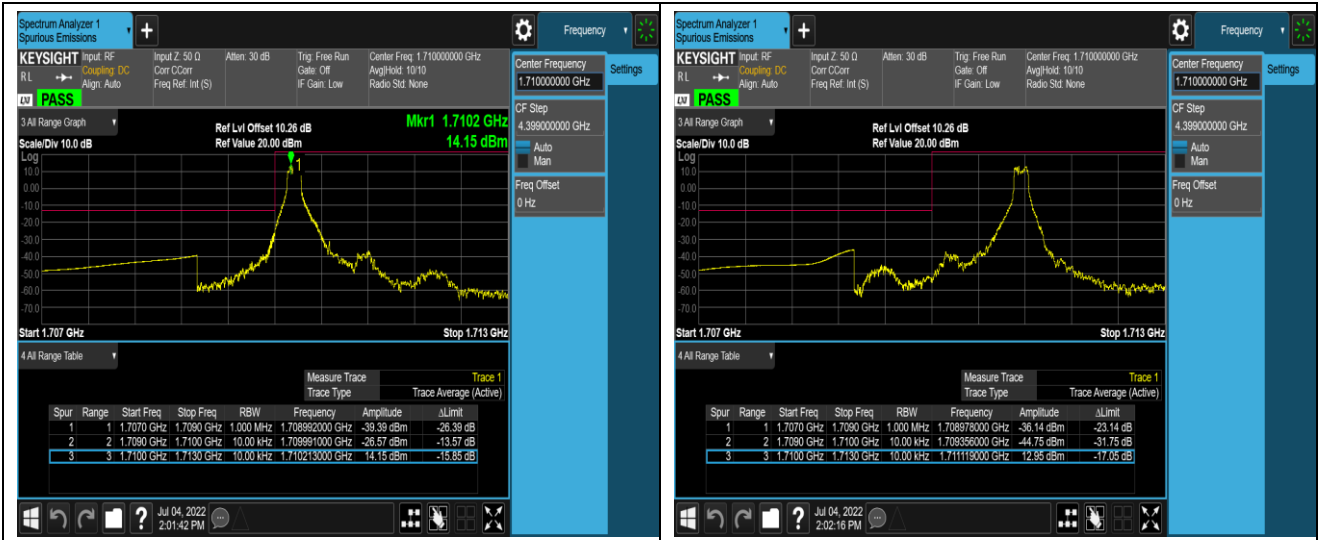

Band66-1.4MHz-QPSK-131979-6RB#0

Band66-1.4MHz-QPSK-132665-1RB#0