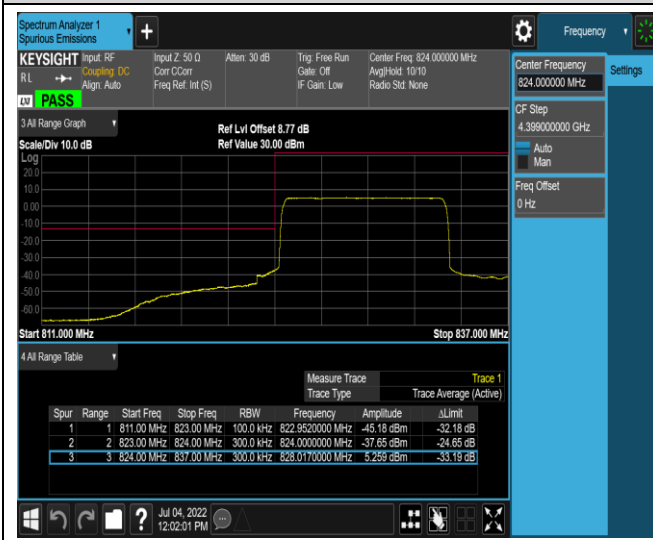

Band5-10MHz-16QAM-20450-50RB#0

Band5-10MHz-16QAM-20600-1RB#0

Band5-10MHz-16QAM-20600-1RB#49

Band5-10MHz-16QAM-20600-50RB#0

Band7-5MHz-QPSK-20775-1RB#0

Band7-5MHz-QPSK-20775-1RB#24

Band7-20MHz-QPSK-20850-100RB#0