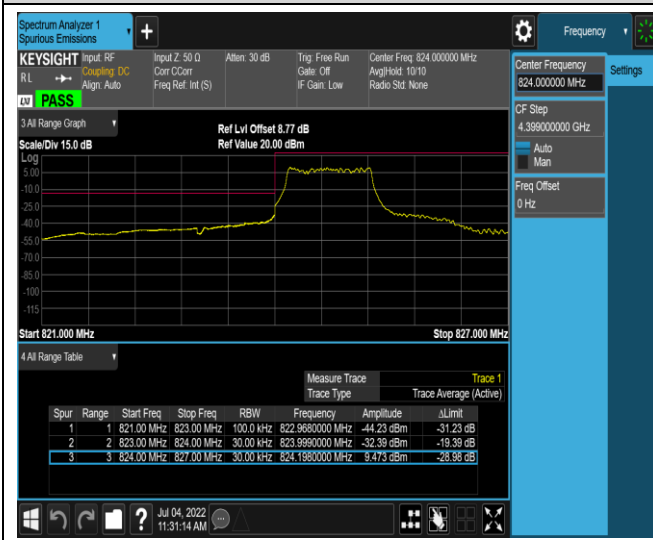

Remark: All bandwidth and all modulation had been tested, but only the worst case data displayed in this report.

Test Graphs

Band5-1.4MHz-QPSK-20407-6RB#0

Band5-1.4MHz-QPSK-20643-1RB#0

Band5-1.4MHz-QPSK-20643-1RB#5