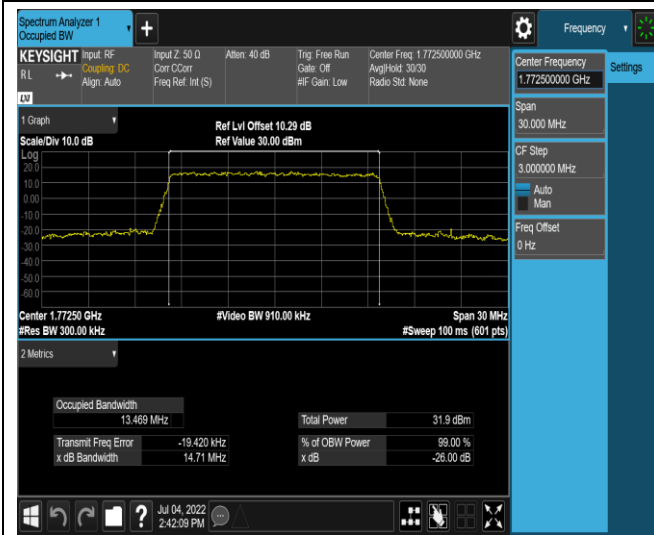

Band66-15MHz-16QAM-132322-75RB#0

Band66-15MHz-16QAM-132597-75RB#0

Band66-20MHz-QPSK-132072-100RB#0

Band66-20MHz-QPSK-132322-100RB#0

Appendix D: Band Edge

Test Result (worst case)

Band	Bandwidth	Modulation	Channel	RB Config.	Result (dBm)	Verdict
Band2	1.4MHz	QPSK	18607	1RB#0	-40.04,-24.73	PASS
Band2	1.4MHz	QPSK	18607	1RB#5	-43.01,-50.58	PASS
Band2	1.4MHz	QPSK	18607	6RB#0	-28.98,-30.52	PASS
Band2	1.4MHz	QPSK	19193	1RB#0	-50.34,-42.90	PASS
Band2	1.4MHz	QPSK	19193	1RB#5	-22.11,-38.23	PASS
Band2	1.4MHz	QPSK	19193	6RB#0	-23.98,-24.67	PASS
Band2	1.4MHz	16QAM	18607	1RB#0	-41.08,-25.23	PASS
Band2	1.4MHz	16QAM	18607	1RB#5	-43.16,-51.50	PASS
Band2	1.4MHz	16QAM	18607	6RB#0	-30.72,-32.41	PASS
Band2	1.4MHz	16QAM	19193	1RB#0	-51.26,-43.19	PASS
Band2	1.4MHz	16QAM	19193	1RB#5	-20.60,-39.38	PASS
Band2	1.4MHz	16QAM	19193	6RB#0	-27.68,-26.89	PASS
Band2	20MHz	QPSK	18700	1RB#0	-45.26,-40.41	PASS
Band2	20MHz	QPSK	18700	1RB#99	-50.23,-61.31	PASS
Band2	20MHz	QPSK	18700	100RB#0	-35.94,-39.06	PASS
Band2	20MHz	QPSK	19100	1RB#0	-60.63,-50.61	PASS
Band2	20MHz	QPSK	19100	1RB#99	-36.53,-44.54	PASS
Band2	20MHz	QPSK	19100	100RB#0	-31.62,-27.95	PASS
Band2	20MHz	16QAM	18700	1RB#0	-45.93,-38.98	PASS
Band2	20MHz	16QAM	18700	1RB#99	-50.35,-61.28	PASS
Band2	20MHz	16QAM	18700	100RB#0	-36.11,-39.55	PASS
Band2	20MHz	16QAM	19100	1RB#0	-61.26,-50.79	PASS
Band2	20MHz	16QAM	19100	1RB#99	-35.72,-45.33	PASS
Band2	20MHz	16QAM	19100	100RB#0	-34.99,-31.82	PASS
Band5	1.4MHz	QPSK	20407	1RB#0	-52.90,-24.38	PASS
Band5	1.4MHz	QPSK	20407	1RB#5	-54.20,-50.99	PASS
Band5	1.4MHz	QPSK	20407	6RB#0	-44.23,-32.39	PASS
Band5	1.4MHz	QPSK	20643	1RB#0	-50.40,-54.44	PASS
Band5	1.4MHz	QPSK	20643	1RB#5	-25.57,-52.63	PASS
Band5	1.4MHz	QPSK	20643	6RB#0	-30.86,-44.63	PASS
Band5	1.4MHz	16QAM	20407	1RB#0	-53.41,-27.95	PASS
Band5	1.4MHz	16QAM	20407	1RB#5	-53.78,-51.49	PASS
Band5	1.4MHz	16QAM	20407	6RB#0	-43.73,-33.57	PASS
Band5	1.4MHz	16QAM	20643	1RB#0	-50.89,-54.34	PASS
Band5	1.4MHz	16QAM	20643	1RB#5	-25.80,-52.77	PASS
Band5	1.4MHz	16QAM	20643	6RB#0	-33.61,-43.53	PASS