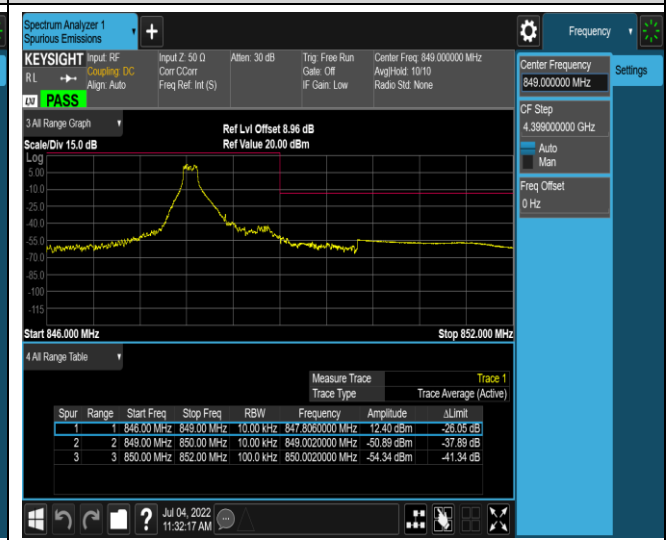

Remark: All bandwidth and all modulation had been tested, but only the worst case data displayed in this report.

Test Graphs

Band5-1.4MHz-QPSK-20407-6RB#0

Band5-1.4MHz-QPSK-20643-1RB#0

Band5-1.4MHz-QPSK-20643-1RB#5

Band5-1.4MHz-QPSK-20643-6RB#0

Band5-1.4MHz-16QAM-20407-1RB#0

Band5-1.4MHz-16QAM-20407-1RB#5

Band5-1.4MHz-16QAM-20407-6RB#0

Band5-1.4MHz-16QAM-20643-1RB#0

Band5-1.4MHz-16QAM-20643-1RB#5

Band5-1.4MHz-16QAM-20643-6RB#0