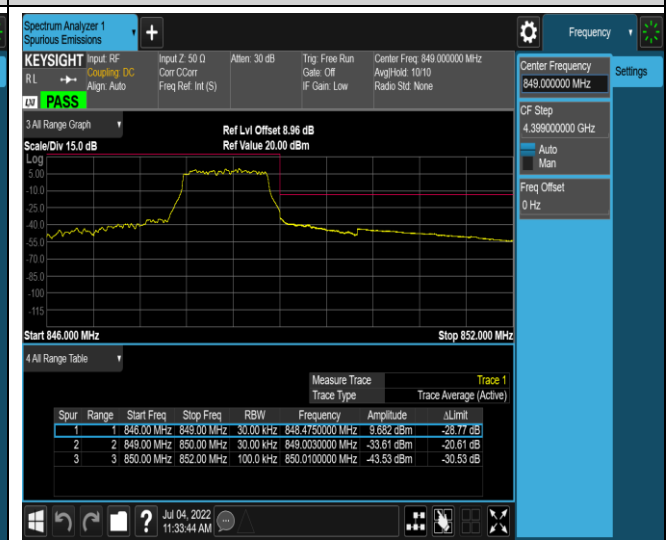

Remark: All bandwidth and all modulation had been tested, but only the worst case data displayed in this report.

Test Graphs

Band5-1.4MHz-QPSK-20407-6RB#0

Band5-1.4MHz-QPSK-20643-1RB#0

Band5-1.4MHz-QPSK-20643-1RB#5

Band5-1.4MHz-QPSK-20643-6RB#0

Band5-1.4MHz-16QAM-20407-1RB#0

Band5-1.4MHz-16QAM-20407-1RB#5

Band5-1.4MHz-16QAM-20407-6RB#0

Band5-1.4MHz-16QAM-20643-1RB#0

Band5-1.4MHz-16QAM-20643-1RB#5

Band5-1.4MHz-16QAM-20643-6RB#0