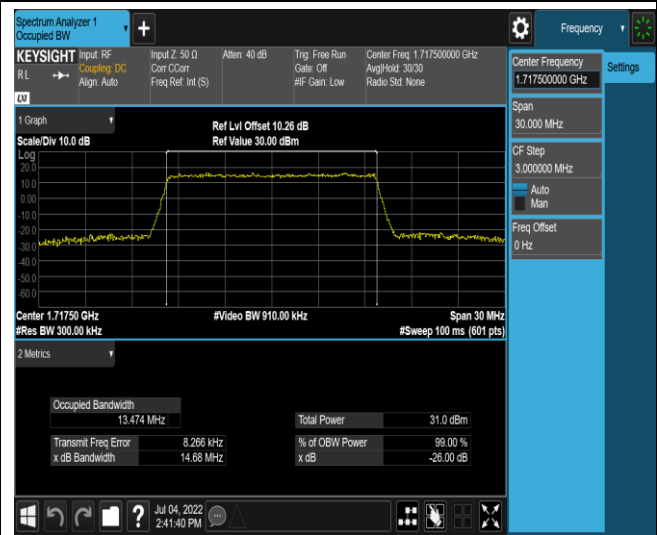

Band66-15MHz-16QAM-132322-75RB#0

Band66-15MHz-16QAM-132597-75RB#0

Band66-20MHz-QPSK-132072-100RB#0

Band66-20MHz-QPSK-132322-100RB#0

Appendix D: Band Edge

Test Result (worst case)

Band	Bandwidth	Modulation	Channel	RB Config.	Result (dBm)	Verdict
Band2	1.4MHz	QPSK	18607	1RB#0	-40.04,-24.73	PASS
Band2	1.4MHz	QPSK	18607	1RB#5	-43.01,-50.58	PASS
Band2	1.4MHz	QPSK	18607	6RB#0	-28.98,-30.52	PASS
Band2	1.4MHz	QPSK	19193	1RB#0	-50.34,-42.90	PASS
Band2	1.4MHz	QPSK	19193	1RB#5	-22.11,-38.23	PASS
Band2	1.4MHz	QPSK	19193	6RB#0	-23.98,-24.67	PASS
Band2	1.4MHz	16QAM	18607	1RB#0	-41.08,-25.23	PASS
Band2	1.4MHz	16QAM	18607	1RB#5	-43.16,-51.50	PASS
Band2	1.4MHz	16QAM	18607	6RB#0	-30.72,-32.41	PASS
Band2	1.4MHz	16QAM	19193	1RB#0	-51.26,-43.19	PASS
Band2	1.4MHz	16QAM	19193	1RB#5	-20.60,-39.38	PASS
Band2	1.4MHz	16QAM	19193	6RB#0	-27.68,-26.89	PASS
Band2	20MHz	QPSK	18700	1RB#0	-45.26,-40.41	PASS
Band2	20MHz	QPSK	18700	1RB#99	-50.23,-61.31	PASS
Band2	20MHz	QPSK	18700	100RB#0	-35.94,-39.06	PASS
Band2	20MHz	QPSK	19100	1RB#0	-60.63,-50.61	PASS
Band2	20MHz	QPSK	19100	1RB#99	-36.53,-44.54	PASS
Band2	20MHz	QPSK	19100	100RB#0	-31.62,-27.95	PASS
Band2	20MHz	16QAM	18700	1RB#0	-45.93,-38.98	PASS
Band2	20MHz	16QAM	18700	1RB#99	-50.35,-61.28	PASS
Band2	20MHz	16QAM	18700	100RB#0	-36.11,-39.55	PASS
Band2	20MHz	16QAM	19100	1RB#0	-61.26,-50.79	PASS
Band2	20MHz	16QAM	19100	1RB#99	-35.72,-45.33	PASS
Band2	20MHz	16QAM	19100	100RB#0	-34.99,-31.82	PASS
Band5	1.4MHz	QPSK	20407	1RB#0	-52.90,-24.38	PASS
Band5	1.4MHz	QPSK	20407	1RB#5	-54.20,-50.99	PASS
Band5	1.4MHz	QPSK	20407	6RB#0	-44.23,-32.39	PASS
Band5	1.4MHz	QPSK	20643	1RB#0	-50.40,-54.44	PASS
Band5	1.4MHz	QPSK	20643	1RB#5	-25.57,-52.63	PASS
Band5	1.4MHz	QPSK	20643	6RB#0	-30.86,-44.63	PASS
Band5	1.4MHz	16QAM	20407	1RB#0	-53.41,-27.95	PASS
Band5	1.4MHz	16QAM	20407	1RB#5	-53.78,-51.49	PASS
Band5	1.4MHz	16QAM	20407	6RB#0	-43.73,-33.57	PASS
Band5	1.4MHz	16QAM	20643	1RB#0	-50.89,-54.34	PASS
Band5	1.4MHz	16QAM	20643	1RB#5	-25.80,-52.77	PASS
Band5	1.4MHz	16QAM	20643	6RB#0	-33.61,-43.53	PASS