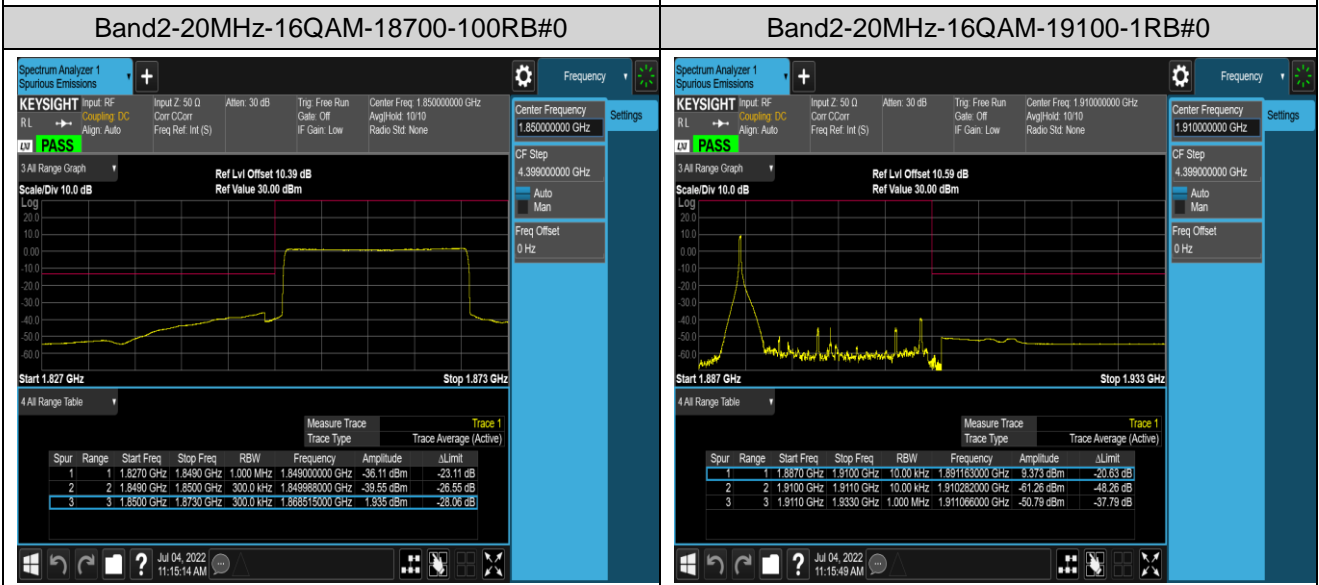

Remark: All bandwidth and all modulation had been tested, but only the worst case data displayed in this report.

Test Graphs

Band5-1.4MHz-QPSK-20407-6RB#0

Band5-1.4MHz-QPSK-20643-1RB#0

Band5-1.4MHz-QPSK-20643-1RB#5