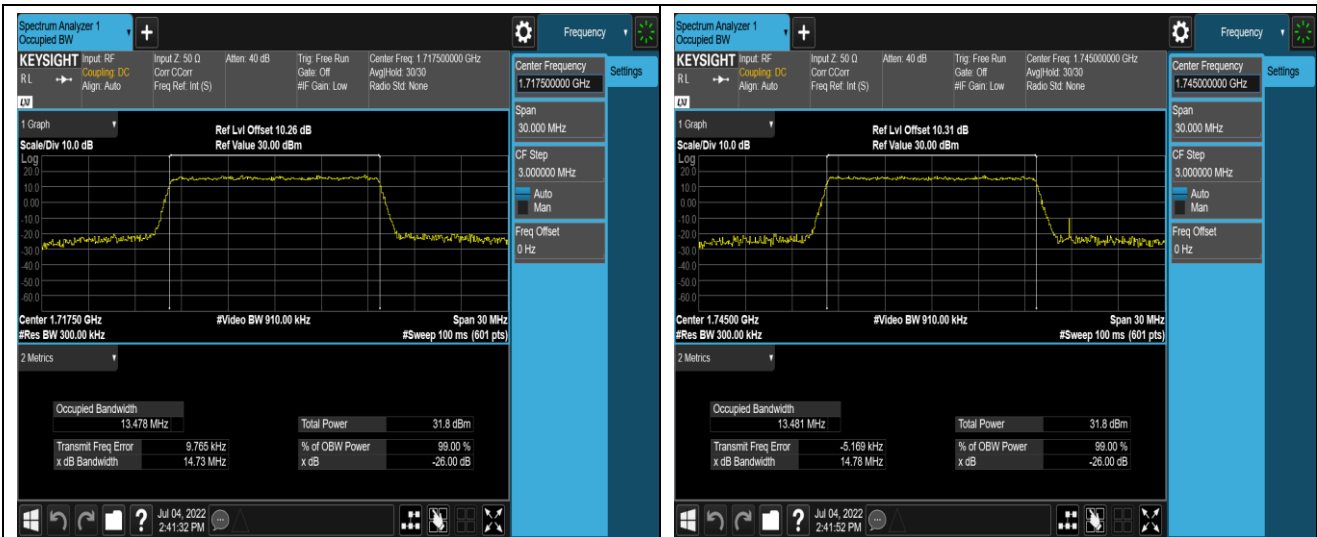

Band66-10MHz-16QAM-132022-50RB#0

Band66-10MHz-16QAM-132322-50RB#0

Band66-10MHz-16QAM-132622-50RB#0

Band66-15MHz-QPSK-132047-75RB#0

Band66-15MHz-QPSK-132322-75RB#0

Band66-15MHz-QPSK-132597-75RB#0

Band66-15MHz-16QAM-132047-75RB#0