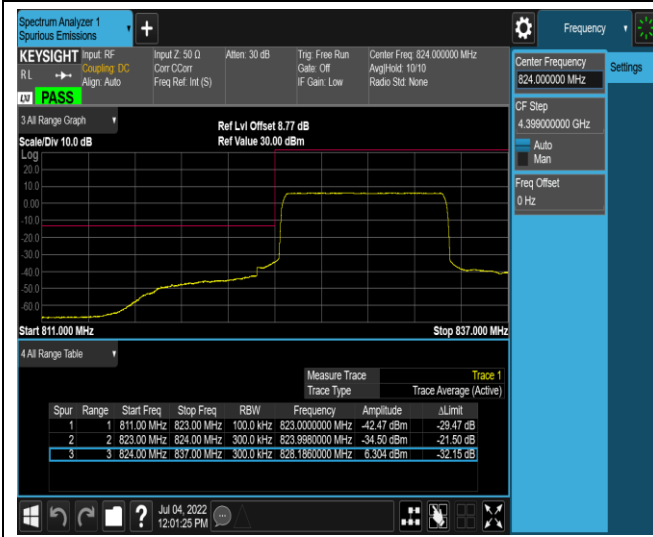

Band5-10MHz-QPSK-20450-50RB#0

Band5-10MHz-QPSK-20600-1RB#49