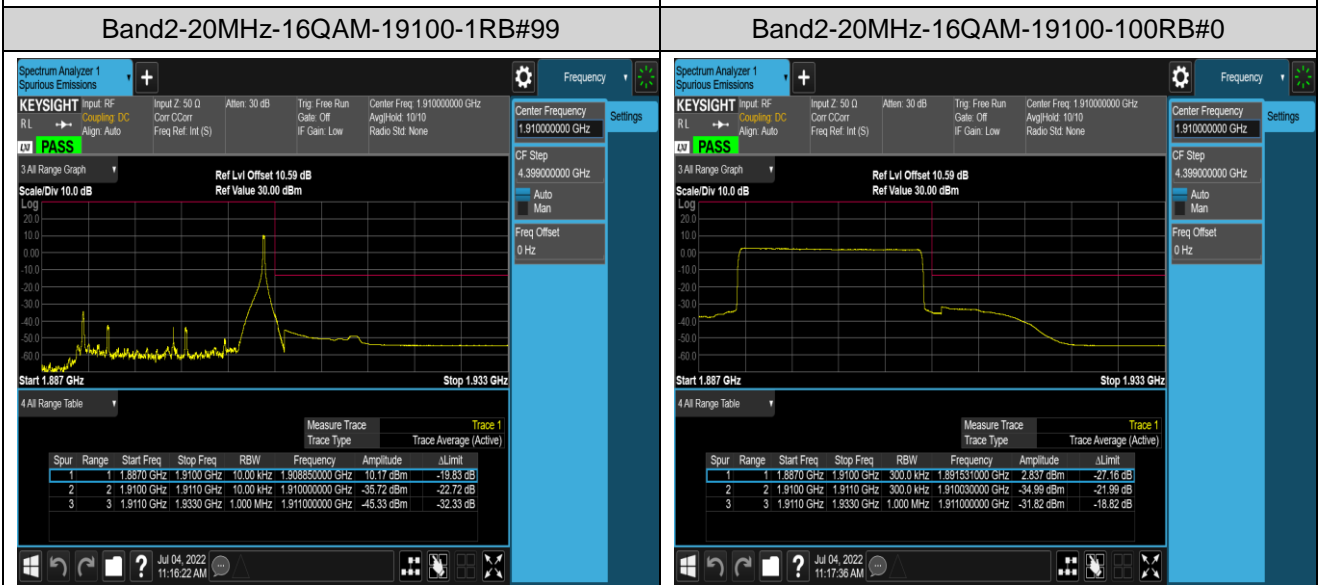

Remark: All bandwidth and all modulation had been tested, but only the worst case data displayed in this report.

Test Graphs

Band5-1.4MHz-QPSK-20407-6RB#0

Band5-1.4MHz-QPSK-20643-1RB#0

Band5-1.4MHz-QPSK-20643-1RB#5