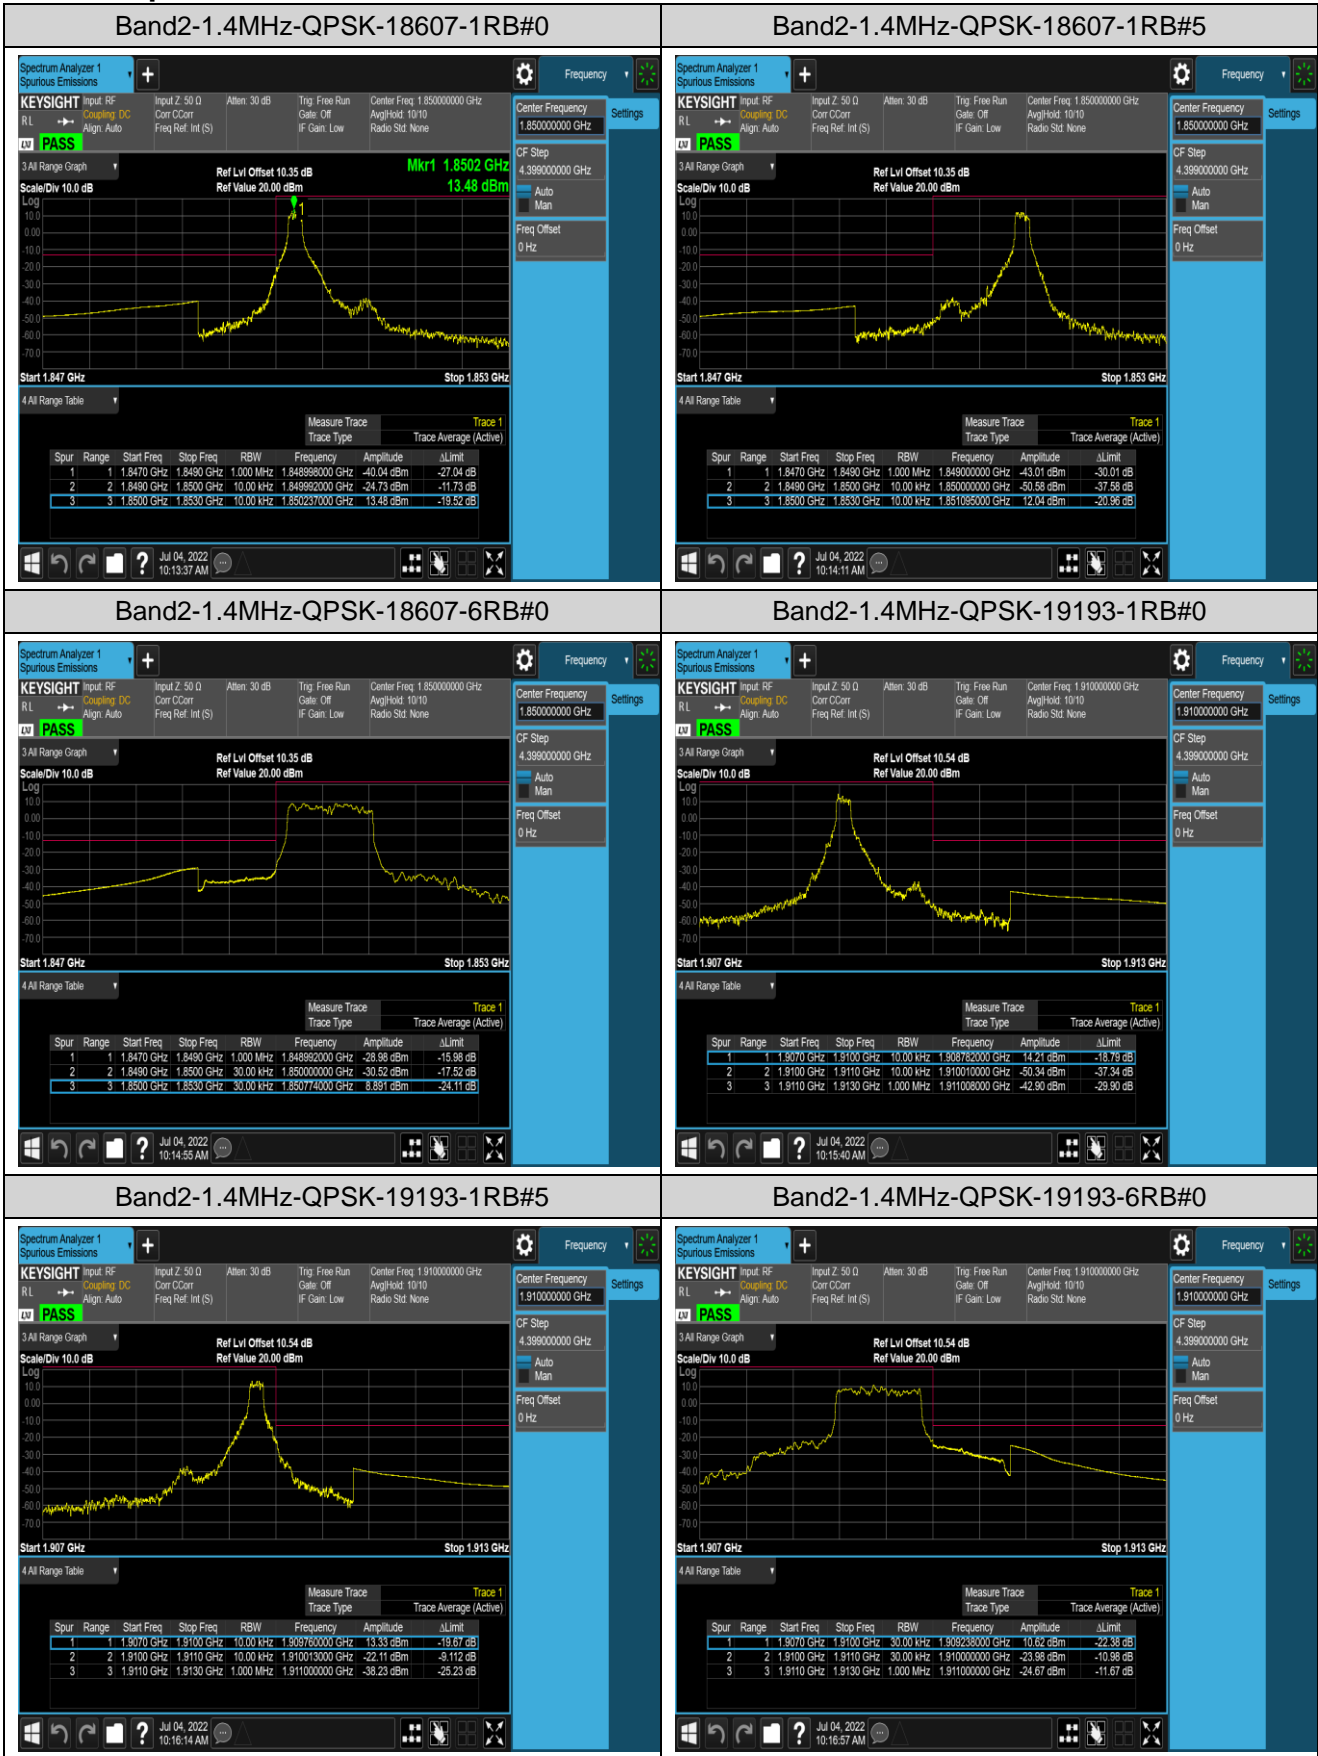

Test Graphs