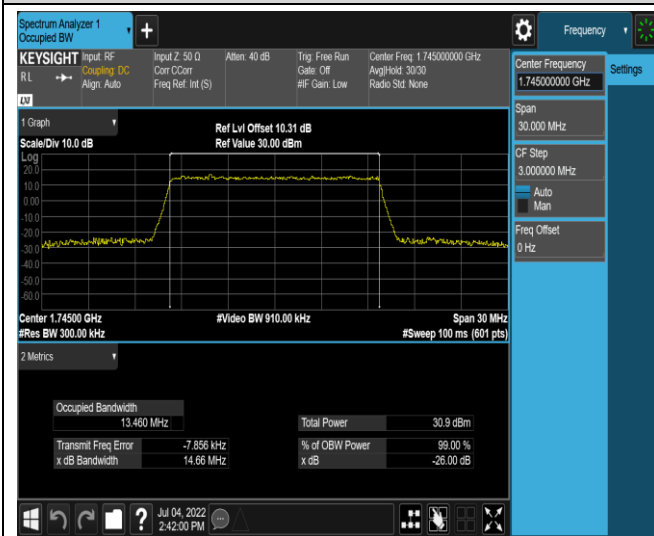

Band66-15MHz-16QAM-132322-75RB#0

Band66-15MHz-16QAM-132597-75RB#0

Band66-20MHz-QPSK-132072-100RB#0

Band66-20MHz-QPSK-132322-100RB#0

Appendix D: Band Edge

Test Result (worst case)

Band	Bandwidth	Modulation	Channel	RB Config.	Result (dBm)	Verdict
Band2	1.4MHz	QPSK	18607	1RB#0	-40.04,-24.73	PASS
Band2	1.4MHz	QPSK	18607	1RB#5	-43.01,-50.58	PASS
Band2	1.4MHz	QPSK	18607	6RB#0	-28.98,-30.52	PASS
Band2	1.4MHz	QPSK	19193	1RB#0	-50.34,-42.90	PASS
Band2	1.4MHz	QPSK	19193	1RB#5	-22.11,-38.23	PASS
Band2	1.4MHz	QPSK	19193	6RB#0	-23.98,-24.67	PASS
Band2	1.4MHz	16QAM	18607	1RB#0	-41.08,-25.23	PASS
Band2	1.4MHz	16QAM	18607	1RB#5	-43.16,-51.50	PASS
Band2	1.4MHz	16QAM	18607	6RB#0	-30.72,-32.41	PASS
Band2	1.4MHz	16QAM	19193	1RB#0	-51.26,-43.19	PASS
Band2	1.4MHz	16QAM	19193	1RB#5	-20.60,-39.38	PASS
Band2	1.4MHz	16QAM	19193	6RB#0	-27.68,-26.89	PASS
Band2	20MHz	QPSK	18700	1RB#0	-45.26,-40.41	PASS
Band2	20MHz	QPSK	18700	1RB#99	-50.23,-61.31	PASS
Band2	20MHz	QPSK	18700	100RB#0	-35.94,-39.06	PASS
Band2	20MHz	QPSK	19100	1RB#0	-60.63,-50.61	PASS
Band2	20MHz	QPSK	19100	1RB#99	-36.53,-44.54	PASS
Band2	20MHz	QPSK	19100	100RB#0	-31.62,-27.95	PASS
Band2	20MHz	16QAM	18700	1RB#0	-45.93,-38.98	PASS
Band2	20MHz	16QAM	18700	1RB#99	-50.35,-61.28	PASS
Band2	20MHz	16QAM	18700	100RB#0	-36.11,-39.55	PASS
Band2	20MHz	16QAM	19100	1RB#0	-61.26,-50.79	PASS
Band2	20MHz	16QAM	19100	1RB#99	-35.72,-45.33	PASS
Band2	20MHz	16QAM	19100	100RB#0	-34.99,-31.82	PASS
Band5	1.4MHz	QPSK	20407	1RB#0	-52.90,-24.38	PASS
Band5	1.4MHz	QPSK	20407	1RB#5	-54.20,-50.99	PASS
Band5	1.4MHz	QPSK	20407	6RB#0	-44.23,-32.39	PASS
Band5	1.4MHz	QPSK	20643	1RB#0	-50.40,-54.44	PASS
Band5	1.4MHz	QPSK	20643	1RB#5	-25.57,-52.63	PASS
Band5	1.4MHz	QPSK	20643	6RB#0	-30.86,-44.63	PASS
Band5	1.4MHz	16QAM	20407	1RB#0	-53.41,-27.95	PASS
Band5	1.4MHz	16QAM	20407	1RB#5	-53.78,-51.49	PASS
Band5	1.4MHz	16QAM	20407	6RB#0	-43.73,-33.57	PASS
Band5	1.4MHz	16QAM	20643	1RB#0	-50.89,-54.34	PASS
Band5	1.4MHz	16QAM	20643	1RB#5	-25.80,-52.77	PASS
Band5	1.4MHz	16QAM	20643	6RB#0	-33.61,-43.53	PASS