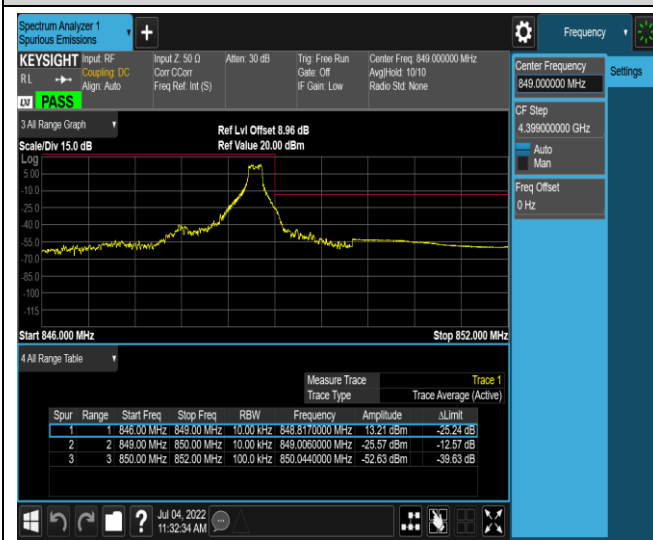

Band5-1.4MHz-QPSK-20643-1RB#5

Band5-1.4MHz-16QAM-20407-1RB#0