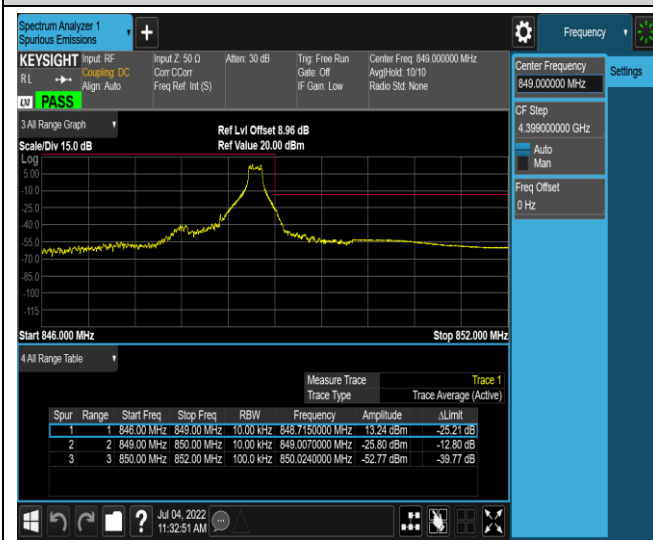

Remark: All bandwidth and all modulation had been tested, but only the worst case data displayed in this report.

Test Graphs

Band5-1.4MHz-QPSK-20407-6RB#0

Band5-1.4MHz-QPSK-20643-1RB#0

Band5-1.4MHz-QPSK-20643-1RB#5

Band5-1.4MHz-QPSK-20643-6RB#0

Band5-1.4MHz-16QAM-20407-1RB#0

Band5-1.4MHz-16QAM-20407-1RB#5

Band5-1.4MHz-16QAM-20407-6RB#0

Band5-1.4MHz-16QAM-20643-1RB#0

Band5-1.4MHz-16QAM-20643-1RB#5

Band5-1.4MHz-16QAM-20643-6RB#0