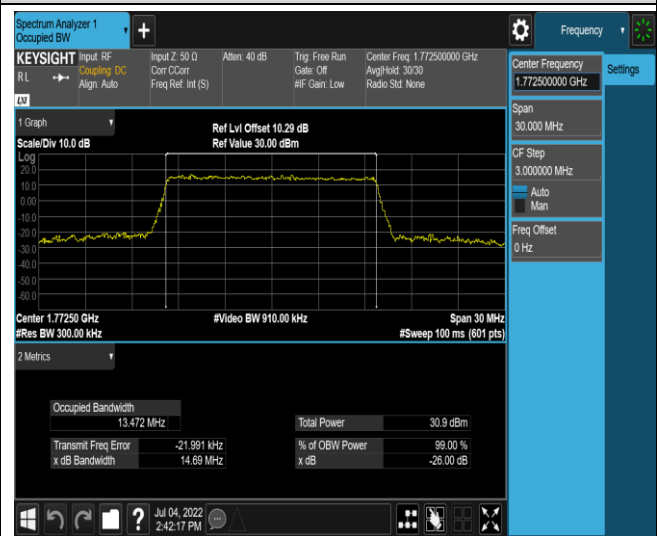

Band66-15MHz-16QAM-132322-75RB#0

Band66-15MHz-16QAM-132597-75RB#0

Band66-20MHz-QPSK-132072-100RB#0

Band66-20MHz-QPSK-132322-100RB#0

Appendix D: Band Edge

Test Result (worst case)

Band	Bandwidth	Modulation	Channel	RB Config.	Result (dBm)	Verdict
Band2	1.4MHz	QPSK	18607	1RB#0	-40.04,-24.73	PASS
Band2	1.4MHz	QPSK	18607	1RB#5	-43.01,-50.58	PASS
Band2	1.4MHz	QPSK	18607	6RB#0	-28.98,-30.52	PASS
Band2	1.4MHz	QPSK	19193	1RB#0	-50.34,-42.90	PASS
Band2	1.4MHz	QPSK	19193	1RB#5	-22.11,-38.23	PASS
Band2	1.4MHz	QPSK	19193	6RB#0	-23.98,-24.67	PASS
Band2	1.4MHz	16QAM	18607	1RB#0	-41.08,-25.23	PASS
Band2	1.4MHz	16QAM	18607	1RB#5	-43.16,-51.50	PASS
Band2	1.4MHz	16QAM	18607	6RB#0	-30.72,-32.41	PASS
Band2	1.4MHz	16QAM	19193	1RB#0	-51.26,-43.19	PASS
Band2	1.4MHz	16QAM	19193	1RB#5	-20.60,-39.38	PASS
Band2	1.4MHz	16QAM	19193	6RB#0	-27.68,-26.89	PASS
Band2	20MHz	QPSK	18700	1RB#0	-45.26,-40.41	PASS
Band2	20MHz	QPSK	18700	1RB#99	-50.23,-61.31	PASS
Band2	20MHz	QPSK	18700	100RB#0	-35.94,-39.06	PASS
Band2	20MHz	QPSK	19100	1RB#0	-60.63,-50.61	PASS
Band2	20MHz	QPSK	19100	1RB#99	-36.53,-44.54	PASS
Band2	20MHz	QPSK	19100	100RB#0	-31.62,-27.95	PASS
Band2	20MHz	16QAM	18700	1RB#0	-45.93,-38.98	PASS
Band2	20MHz	16QAM	18700	1RB#99	-50.35,-61.28	PASS
Band2	20MHz	16QAM	18700	100RB#0	-36.11,-39.55	PASS
Band2	20MHz	16QAM	19100	1RB#0	-61.26,-50.79	PASS
Band2	20MHz	16QAM	19100	1RB#99	-35.72,-45.33	PASS
Band2	20MHz	16QAM	19100	100RB#0	-34.99,-31.82	PASS
Band5	1.4MHz	QPSK	20407	1RB#0	-52.90,-24.38	PASS
Band5	1.4MHz	QPSK	20407	1RB#5	-54.20,-50.99	PASS
Band5	1.4MHz	QPSK	20407	6RB#0	-44.23,-32.39	PASS
Band5	1.4MHz	QPSK	20643	1RB#0	-50.40,-54.44	PASS
Band5	1.4MHz	QPSK	20643	1RB#5	-25.57,-52.63	PASS
Band5	1.4MHz	QPSK	20643	6RB#0	-30.86,-44.63	PASS
Band5	1.4MHz	16QAM	20407	1RB#0	-53.41,-27.95	PASS
Band5	1.4MHz	16QAM	20407	1RB#5	-53.78,-51.49	PASS
Band5	1.4MHz	16QAM	20407	6RB#0	-43.73,-33.57	PASS
Band5	1.4MHz	16QAM	20643	1RB#0	-50.89,-54.34	PASS
Band5	1.4MHz	16QAM	20643	1RB#5	-25.80,-52.77	PASS
Band5	1.4MHz	16QAM	20643	6RB#0	-33.61,-43.53	PASS