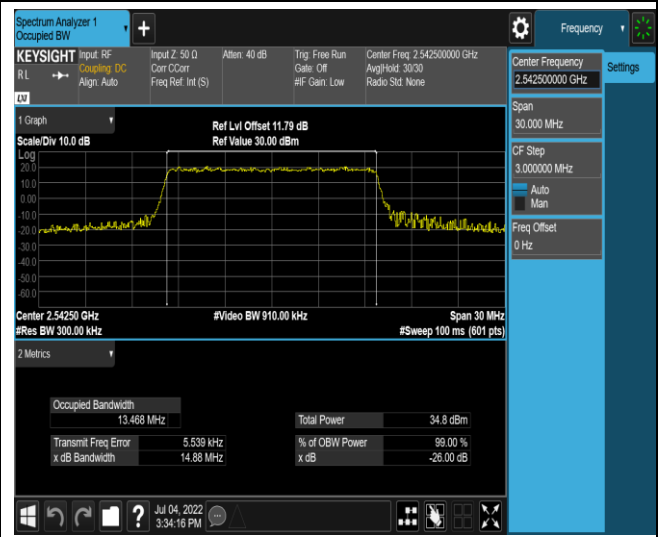

Band7-15MHz-16QAM-21375-75RB#0

Band7-20MHz-QPSK-20850-100RB#0

Band7-20MHz-QPSK-21100-100RB#0

Band41-15MHz-QPSK-41165-75RB#0

Band41-15MHz-16QAM-40115-75RB#0

Band41-15MHz-16QAM-40640-75RB#0

Band41-15MHz-16QAM-41165-75RB#0