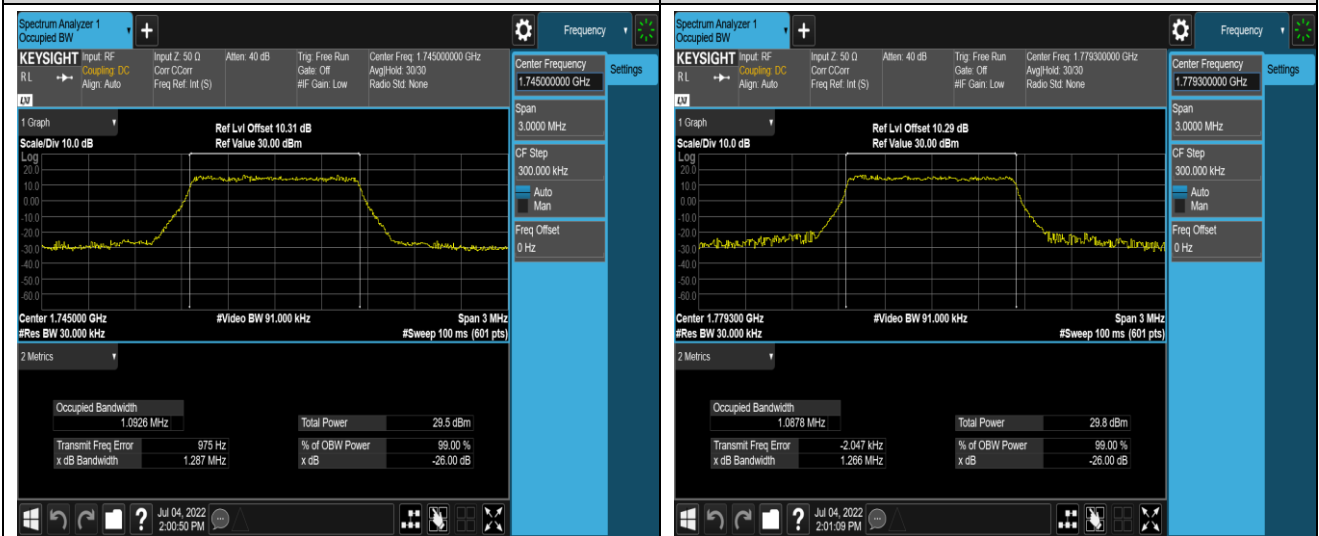

Band66-1.4MHz-QPSK-132322-6RB#0

Band66-1.4MHz-QPSK-132665-6RB#0

Band66-1.4MHz-16QAM-131979-6RB#0

Band66-1.4MHz-16QAM-132322-6RB#0

Band66-1.4MHz-16QAM-132665-6RB#0

Band66-3MHz-QPSK-131987-15RB#0

Band66-3MHz-QPSK-132322-15RB#0