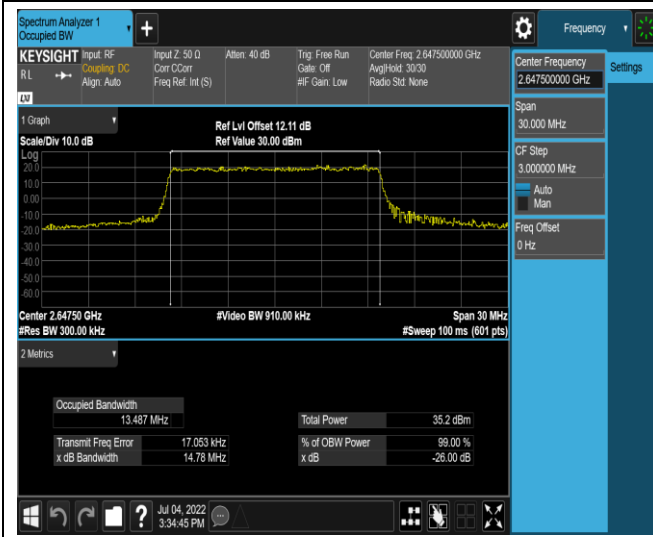

Band7-15MHz-16QAM-21375-75RB#0

Band7-20MHz-QPSK-20850-100RB#0

Band7-20MHz-QPSK-21100-100RB#0

Band41-15MHz-QPSK-41165-75RB#0

Band41-15MHz-16QAM-40115-75RB#0

Band41-15MHz-16QAM-40640-75RB#0

Band41-15MHz-16QAM-41165-75RB#0