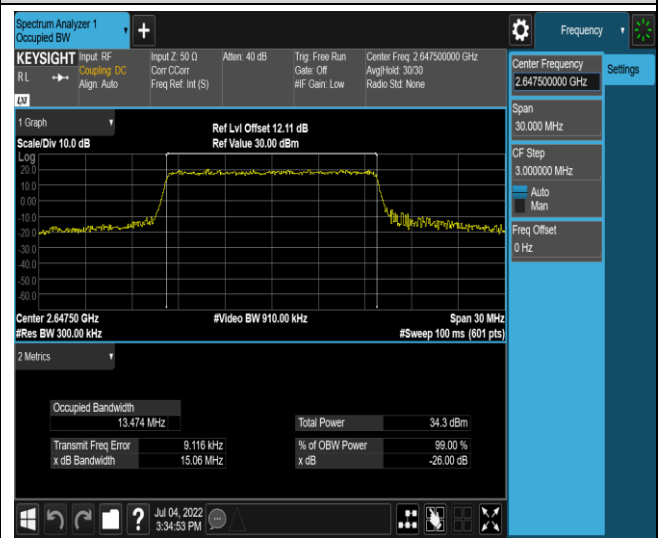

Band41-15MHz-16QAM-41165-75RB#0

Band41-20MHz-QPSK-40640-100RB#0