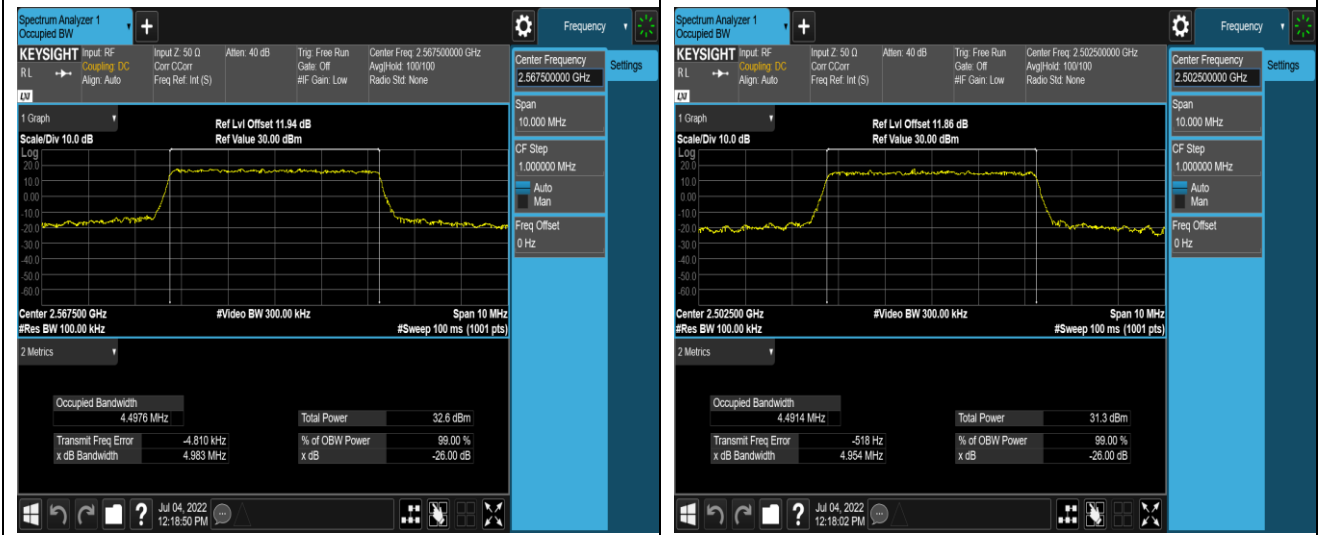

Band7-5MHz-QPSK-21425-25RB#0

Band7-5MHz-16QAM-20775-25RB#0

Band7-5MHz-16QAM-21100-25RB#0

Band7-5MHz-16QAM-21425-25RB#0