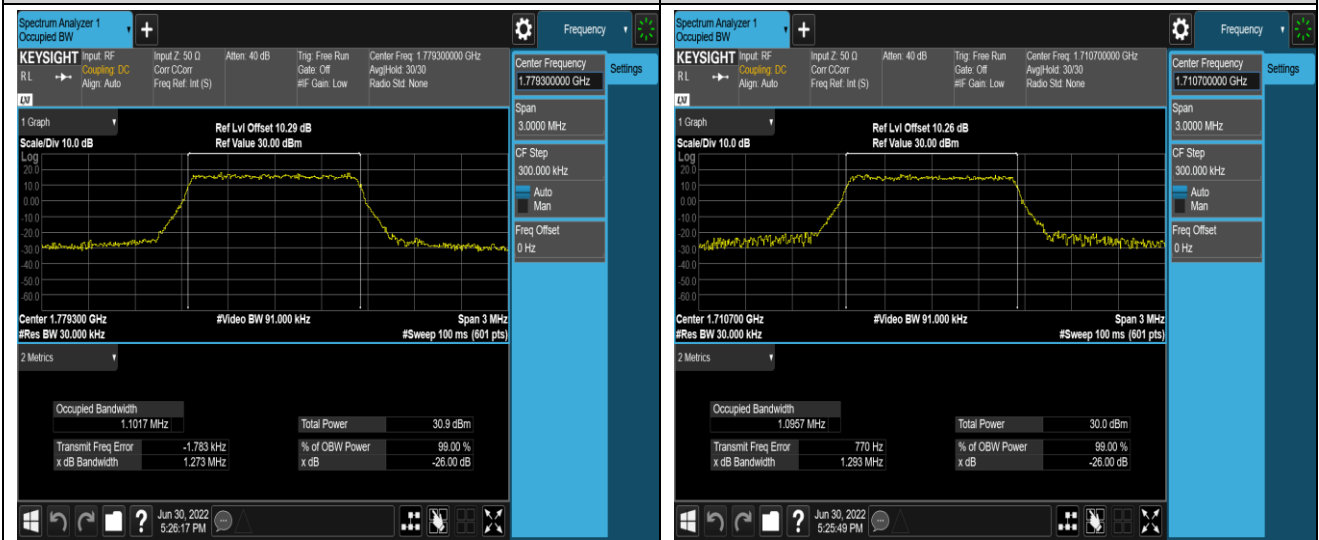

Band41-20MHz-16QAM-40640-100RB#0

Band41-20MHz-16QAM-41140-100RB#0

Band66-1.4MHz-QPSK-131979-6RB#0

Band66-1.4MHz-QPSK-132322-6RB#0

Band66-1.4MHz-QPSK-132665-6RB#0

Band66-1.4MHz-16QAM-131979-6RB#0

Band66-1.4MHz-16QAM-132322-6RB#0