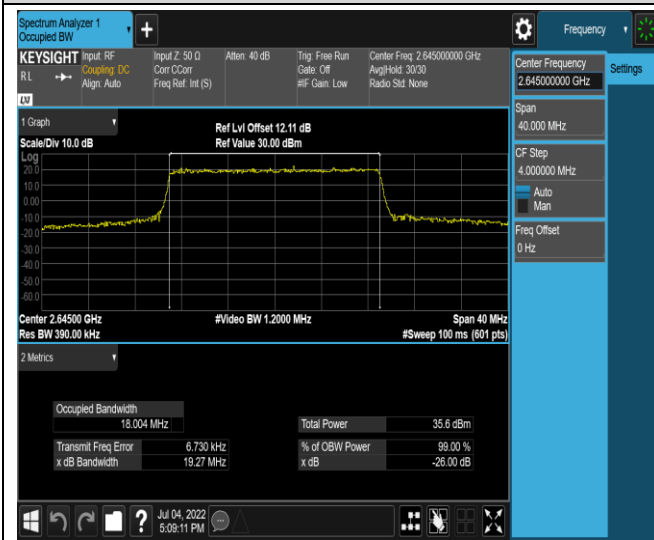

Band41-10MHz-16QAM-41190-50RB#0

Band41-15MHz-QPSK-40115-75RB#0

Band41-15MHz-QPSK-40640-75RB#0

Band 41-20MHz-QPSK-40140-100RB#0 **Band 41-20MHz-QPSK-40640-100RB#0**

Band41-20MHz-QPSK-41140-100RB#0

Band41-20MHz-16QAM-40140-100RB#0