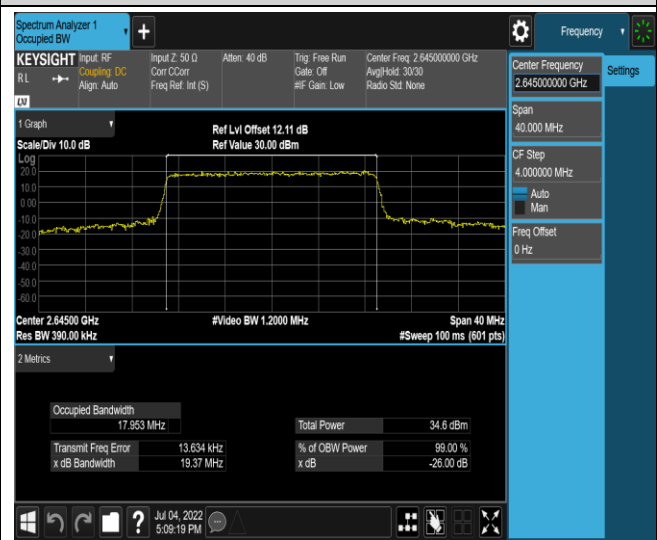

Band41-20MHz-16QAM-41140-100RB#0

Band66-1.4MHz-QPSK-132322-6RB#0