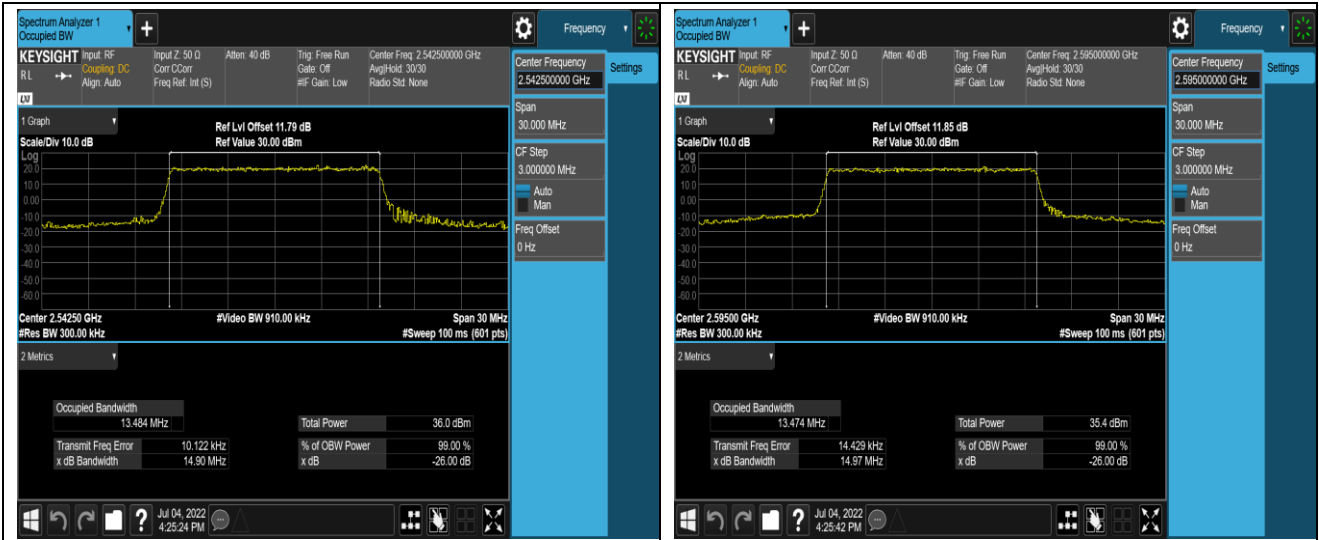

Band41-15MHz-QPSK-40115-75RB#0

Band41-15MHz-QPSK-40640-75RB#0