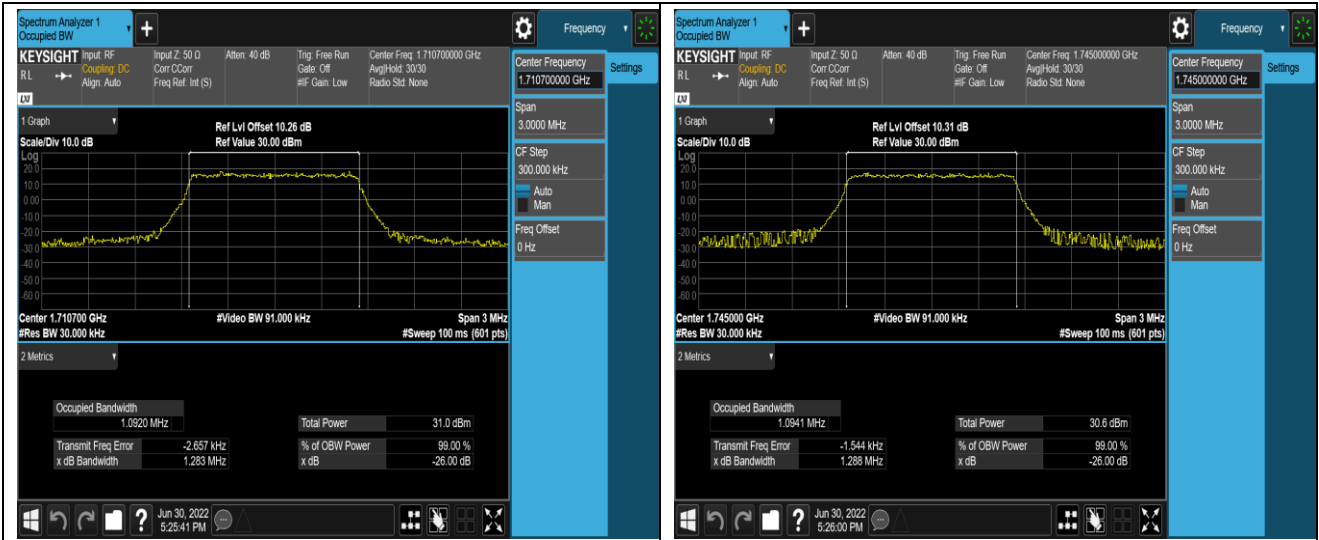

Band41-20MHz-16QAM-40640-100RB#0

Band41-20MHz-16QAM-41140-100RB#0

Band66-1.4MHz-QPSK-131979-6RB#0

Band66-1.4MHz-QPSK-132322-6RB#0

Band66-1.4MHz-QPSK-132665-6RB#0

Band66-1.4MHz-16QAM-131979-6RB#0

Band66-1.4MHz-16QAM-132322-6RB#0