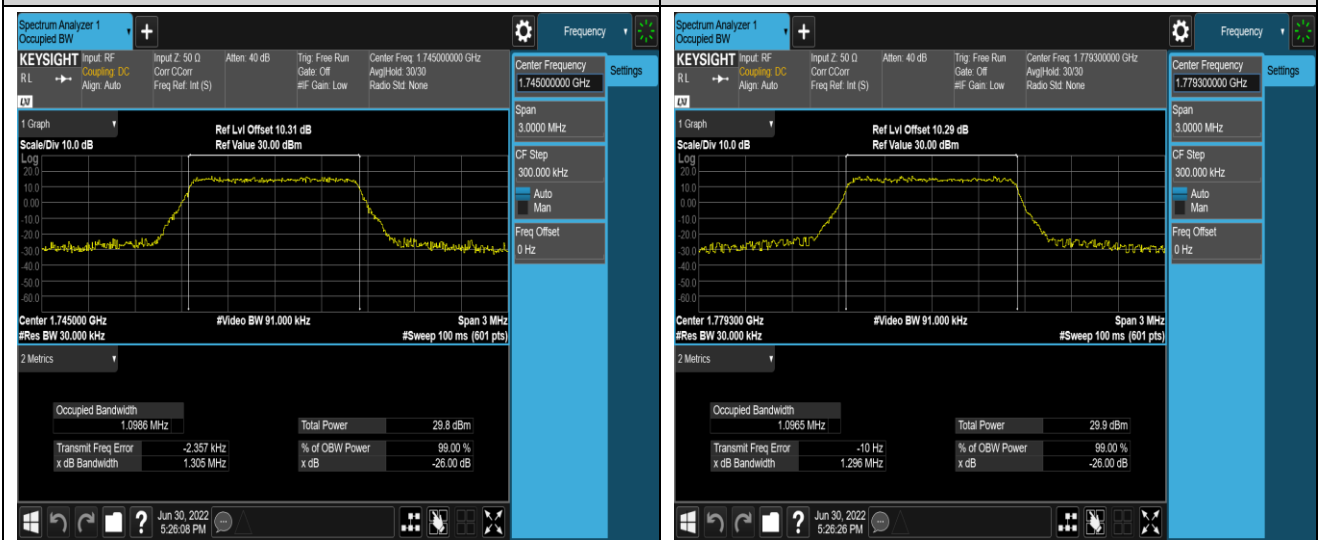

Band66-1.4MHz-16QAM-132322-6RB#0

Band66-1.4MHz-16QAM-132665-6RB#0

Band66-3MHz-QPSK-131987-15RB#0

Band66-3MHz-QPSK-132322-15RB#0