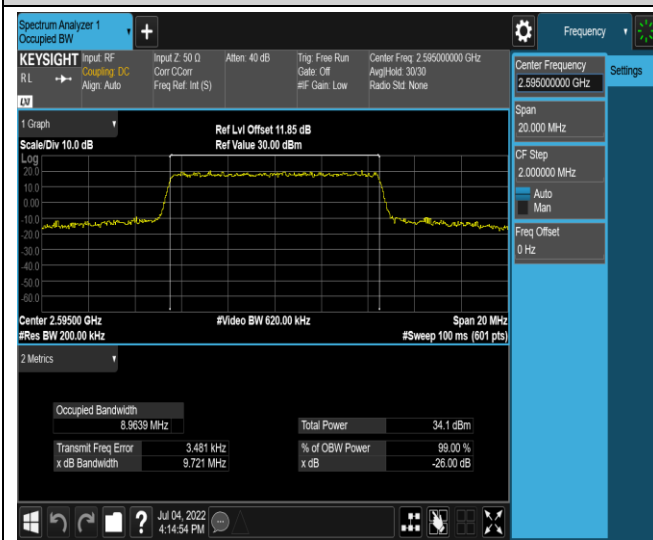

Band41-10MHz-16QAM-40640-50RB#0

Band41-15MHz-QPSK-40115-75RB#0