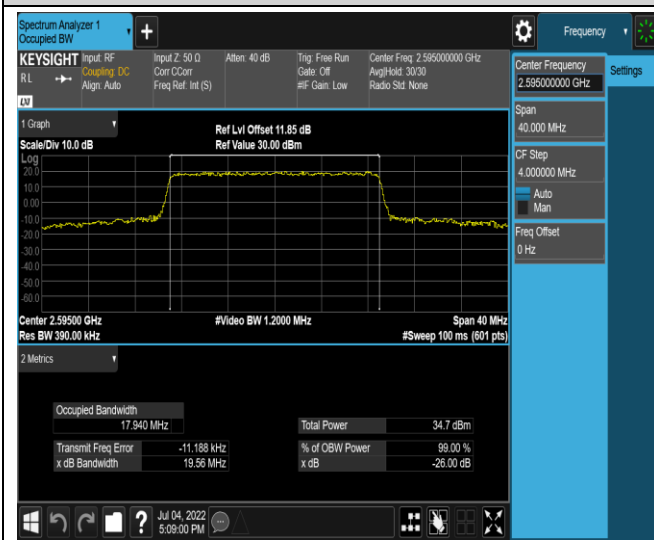

Band41-20MHz-16QAM-40640-100RB#0

Band66-1.4MHz-QPSK-131979-6RB#0