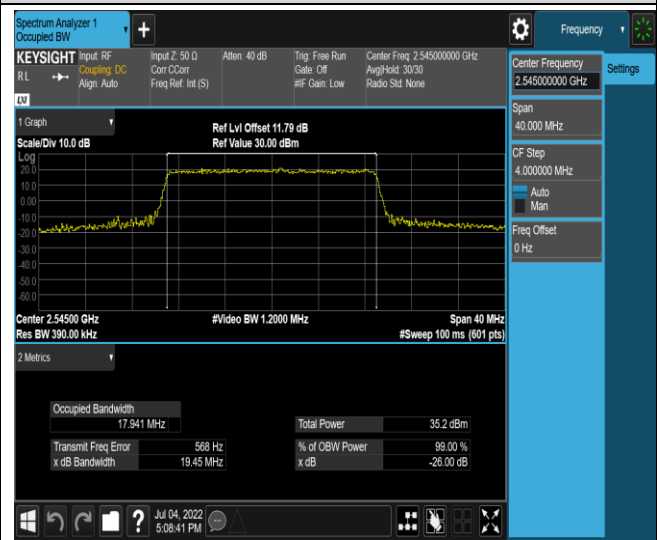

Band41-20MHz-16QAM-40140-100RB#0

Band41-20MHz-16QAM-41140-100RB#0