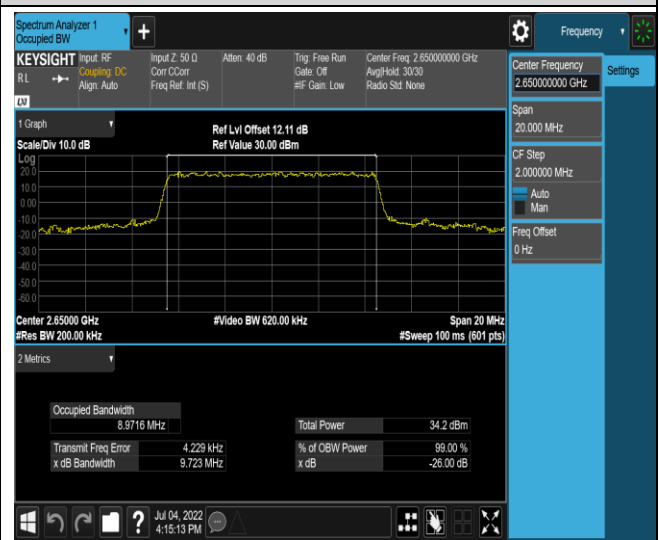

Band41-10MHz-16QAM-41190-50RB#0

Band41-15MHz-QPSK-40640-75RB#0