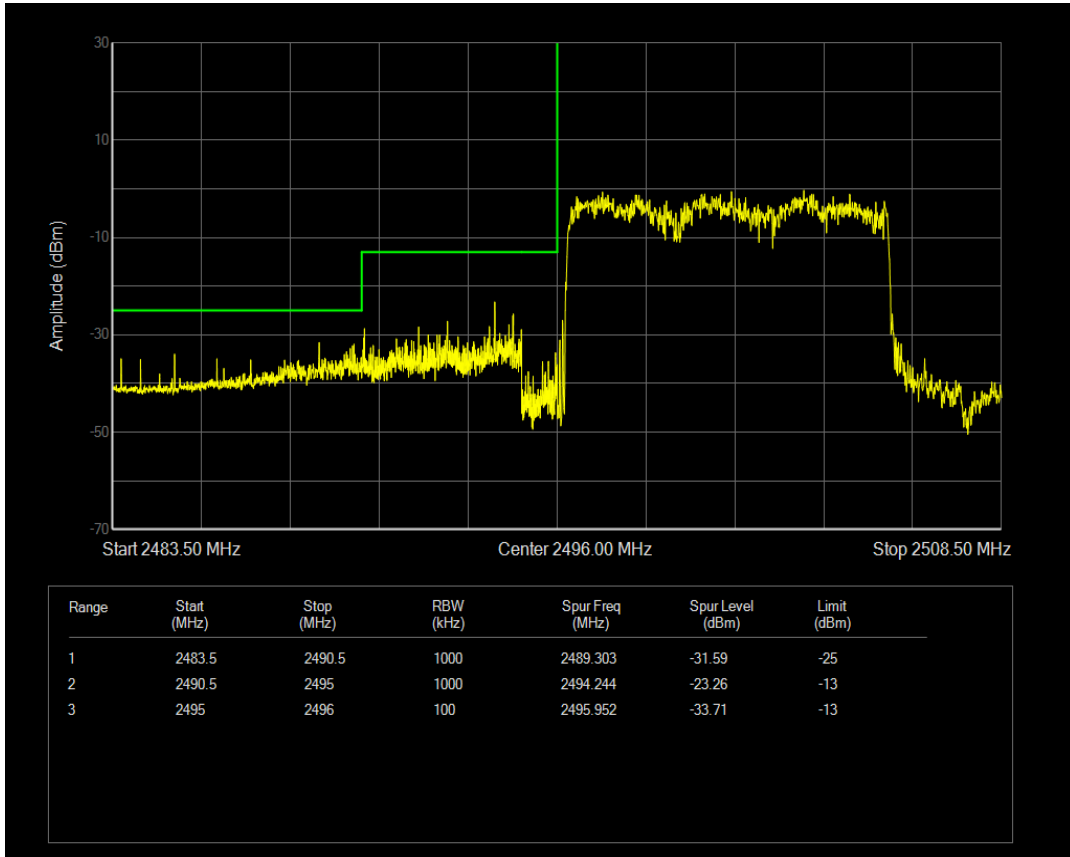

5 Band edge for NR FR1

Band	SCS (kHz)	Bandwidth (MHz)	UL Channel	RB Allocation	Modulation	Spur Freq (MHz)	Spur Level (dBm)	Limit (dBm)	Verdict
n41	15	10	500202	50@0	DFT_QPSK	2489.30	-31.59	-25	PASS
n41	15	10	500202	1@0	DFT_QPSK	2490.49	-29.69	-25	PASS
n41	15	10	537000	50@0	DFT_QPSK	2700.78	-35.13	-25	PASS
n41	15	10	537000	1@51	DFT_QPSK	2700.68	-33.53	-25	PASS
n41	15	50	504201	270@0	DFT_QPSK	2490.33	-36.12	-25	PASS
n41	15	50	504201	1@0	DFT_QPSK	2485.60	-36.55	-25	PASS
n41	15	50	532998	270@0	DFT_QPSK	2690.02	-22.99	-10	PASS
n41	15	50	532998	1@269	DFT_QPSK	2691.05	-22.74	-10	PASS

n41 SCS=15kHz DFT_QPSK BW=10MHz Channel=500202 RB=50@0

n41 SCS=15kHz DFT_QPSK BW=10MHz Channel=500202 RB=1@0