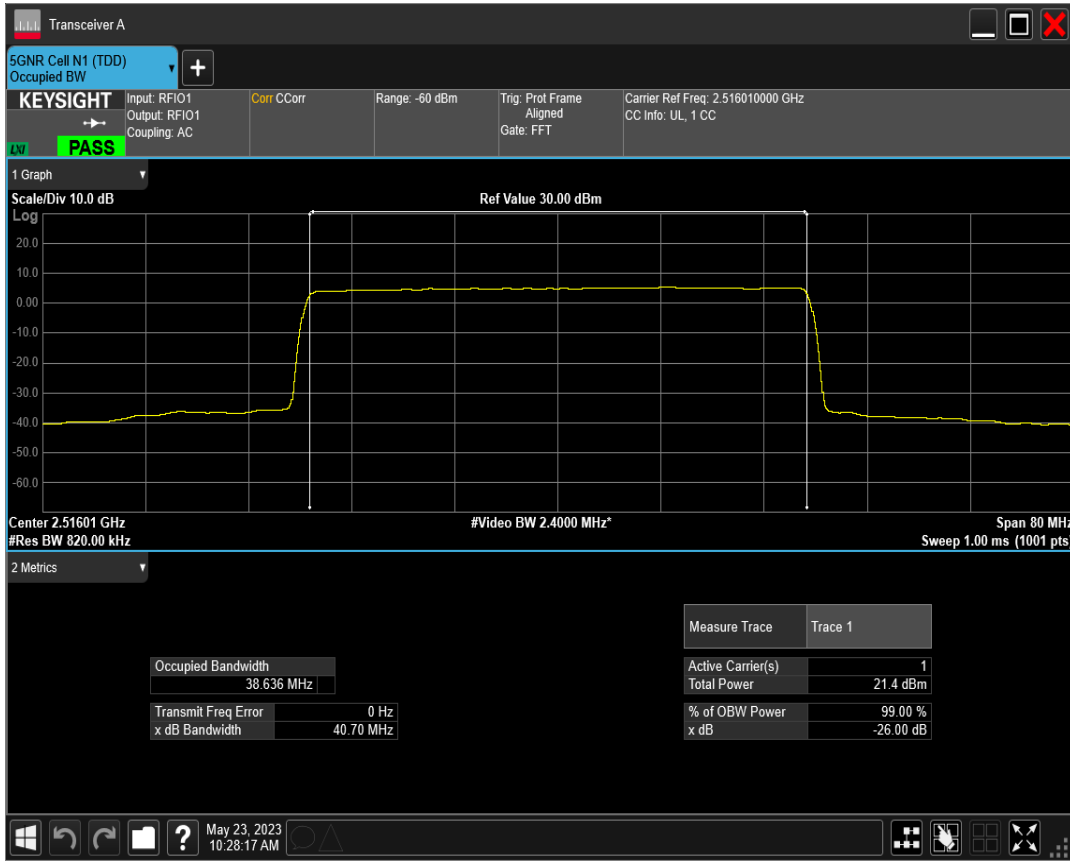

n41 SCS=15kHz CP_QPSK BW=40MHz Channel=503202 RB=216@0