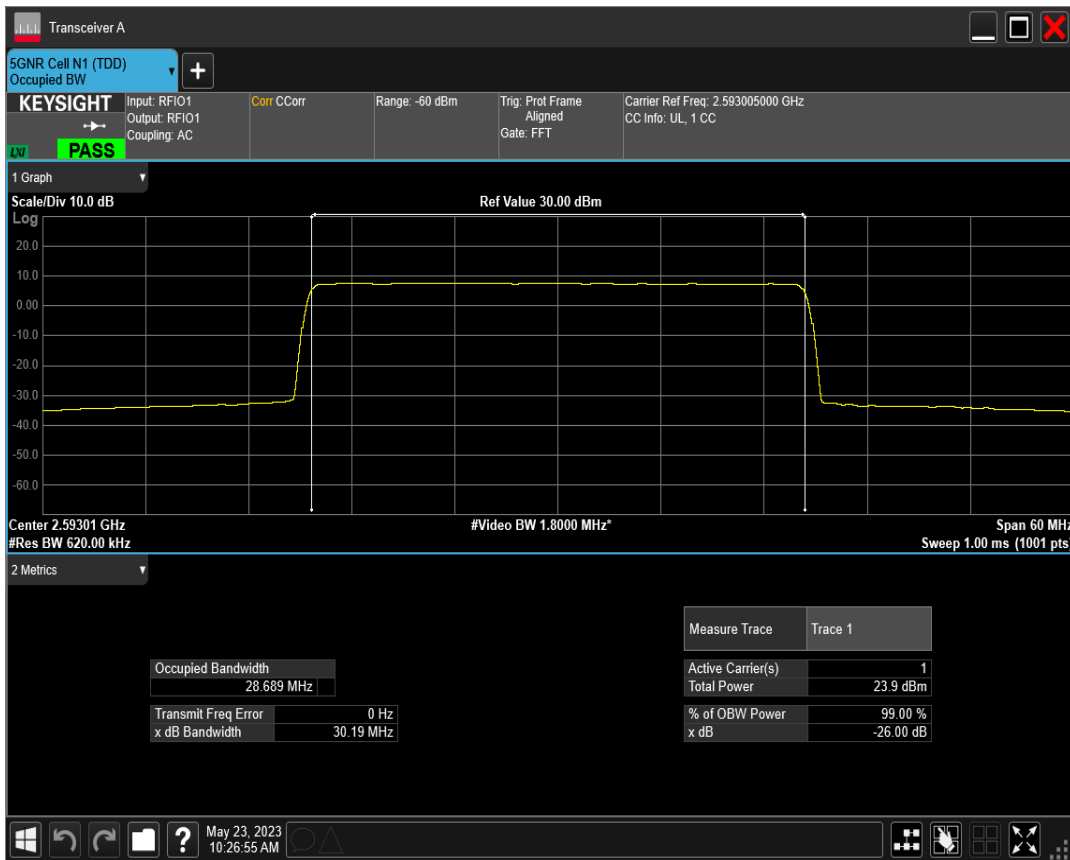

n41 SCS=15kHz DFT_QAM16 BW=30MHz Channel=518601 RB=160@0