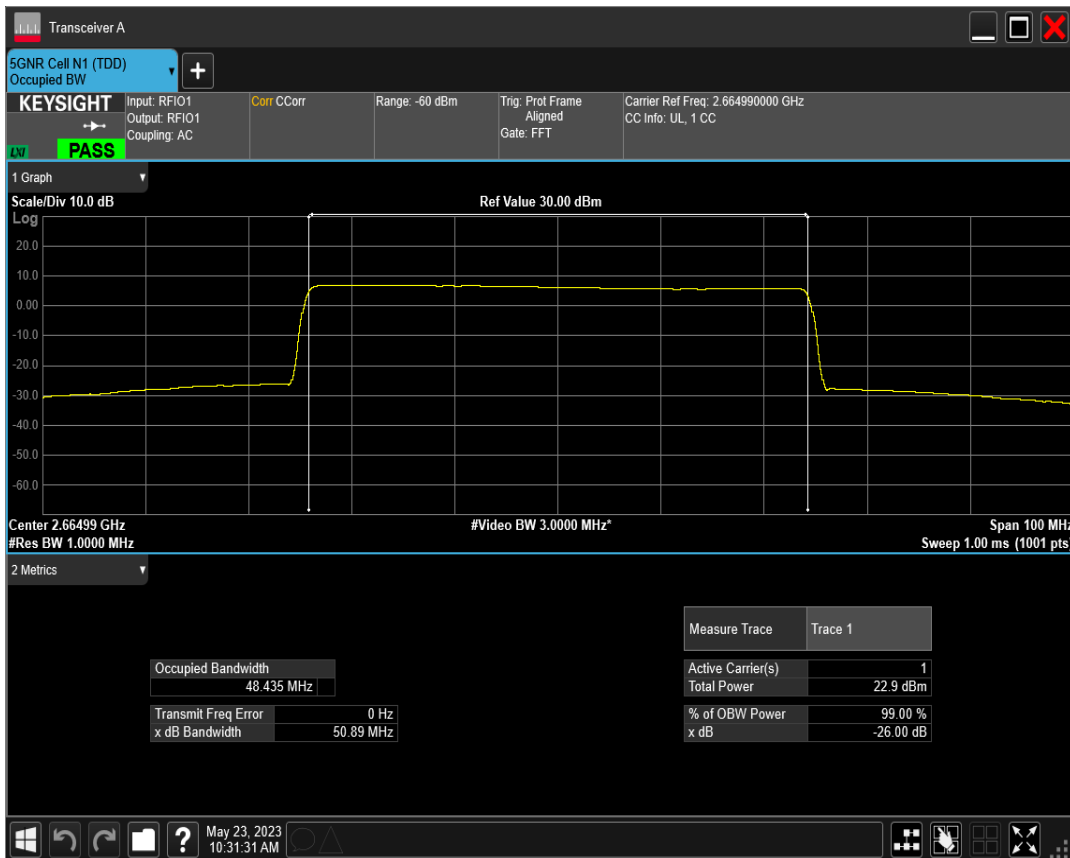

n41 SCS=15kHz DFT_QAM16 BW=50MHz Channel=532998 RB=270@0

n41 SCS=15kHz DFT_QAM64 BW=50MHz Channel=532998 RB=270@0

n41 SCS=15kHz DFT_QAM256 BW=50MHz Channel=532998 RB=270@0

n41 SCS=15kHz CP_QPSK BW=50MHz Channel=532998 RB=270@0

5 Band edge for NR FR1

Band	SCS (kHz)	Bandwidth (MHz)	UL Channel	RB Allocation	Modulation	Spur Freq (MHz)	Spur Level (dBm)	Limit (dBm)	Verdict
n41	15	10	500202	50@0	DFT_QPSK	2489.30	-31.59	-25	PASS
n41	15	10	500202	1@0	DFT_QPSK	2490.49	-29.69	-25	PASS
n41	15	10	537000	50@0	DFT_QPSK	2700.78	-35.13	-25	PASS
n41	15	10	537000	1@51	DFT_QPSK	2700.68	-33.53	-25	PASS
n41	15	50	504201	270@0	DFT_QPSK	2490.33	-36.12	-25	PASS
n41	15	50	504201	1@0	DFT_QPSK	2485.60	-36.55	-25	PASS
n41	15	50	532998	270@0	DFT_QPSK	2690.02	-22.99	-10	PASS
n41	15	50	532998	1@269	DFT_QPSK	2691.05	-22.74	-10	PASS