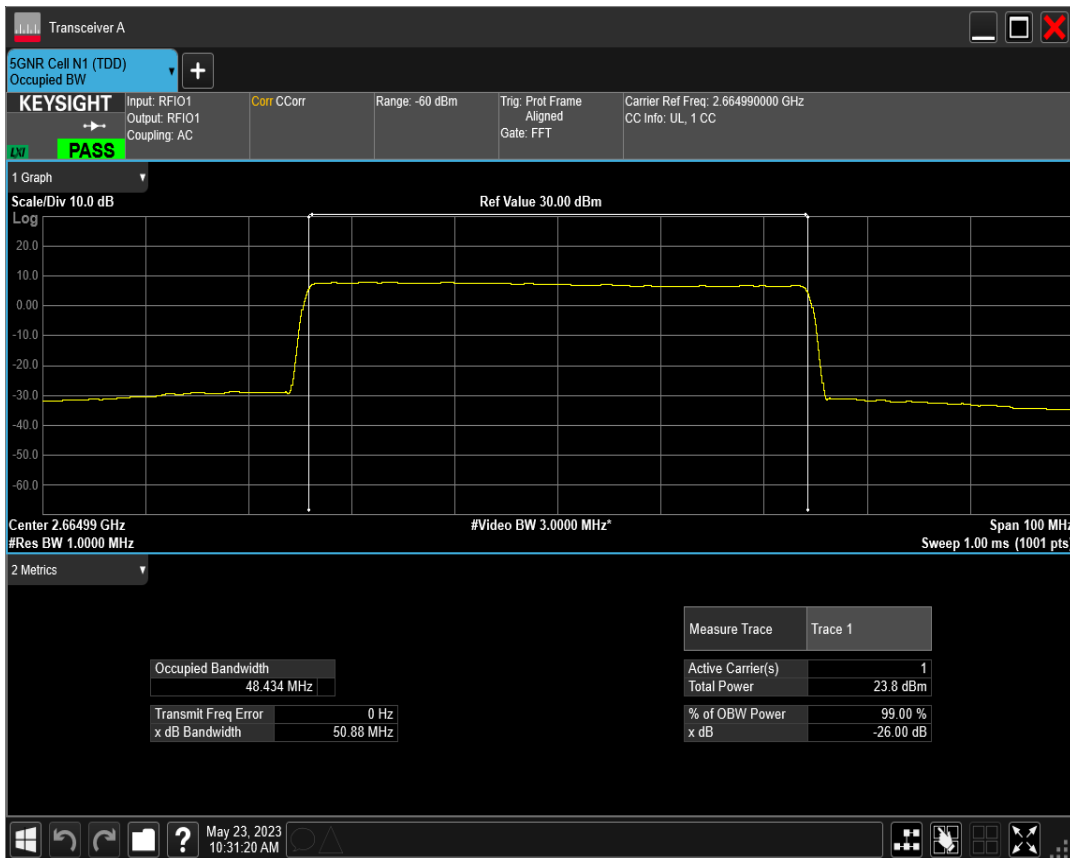

n41 SCS=15kHz DFT_QAM16 BW=50MHz Channel=532998 RB=270@0