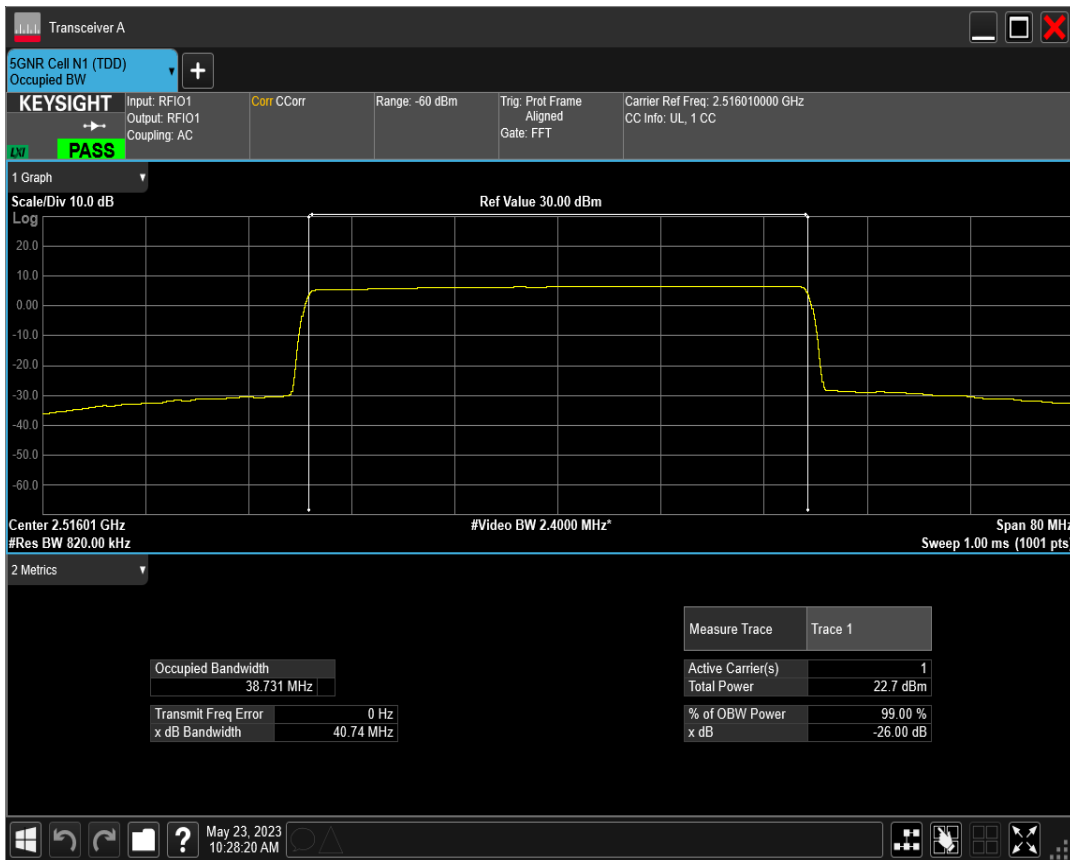

n41 SCS=15kHz CP_QPSK BW=40MHz Channel=503202 RB=216@0