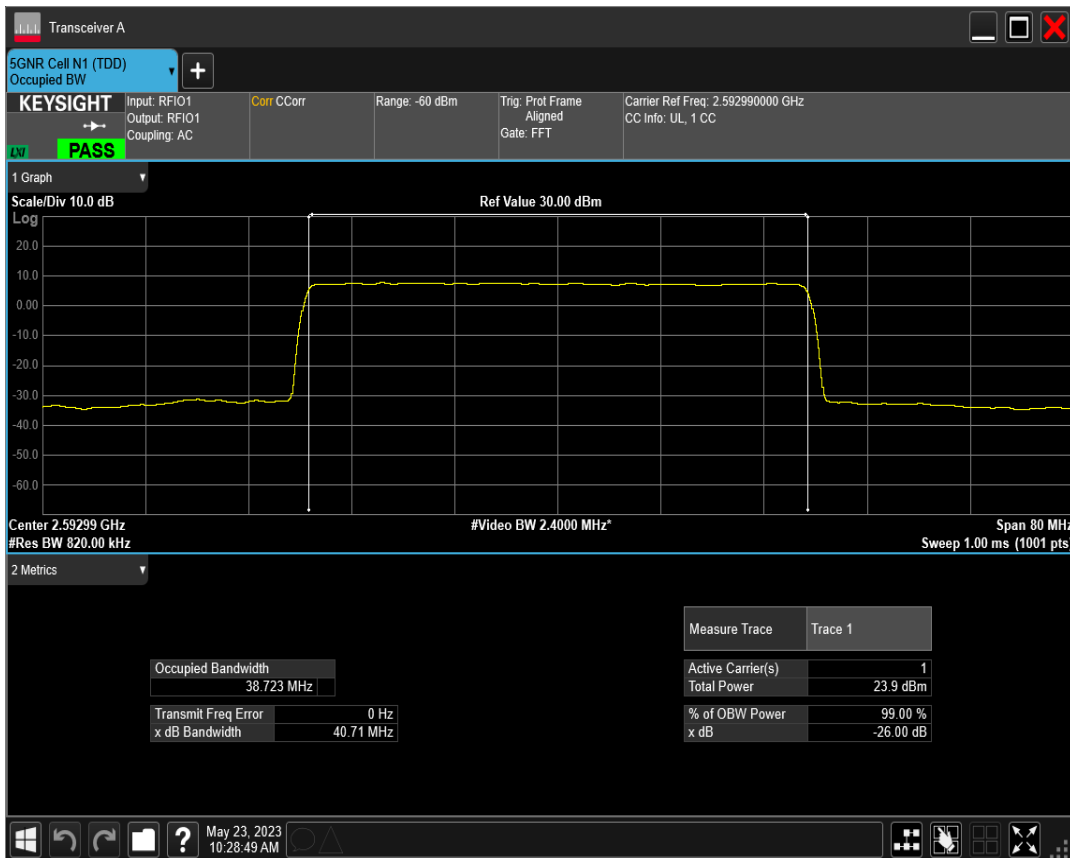

n41 SCS=15kHz DFT_QAM16 BW=40MHz Channel=518598 RB=216@0