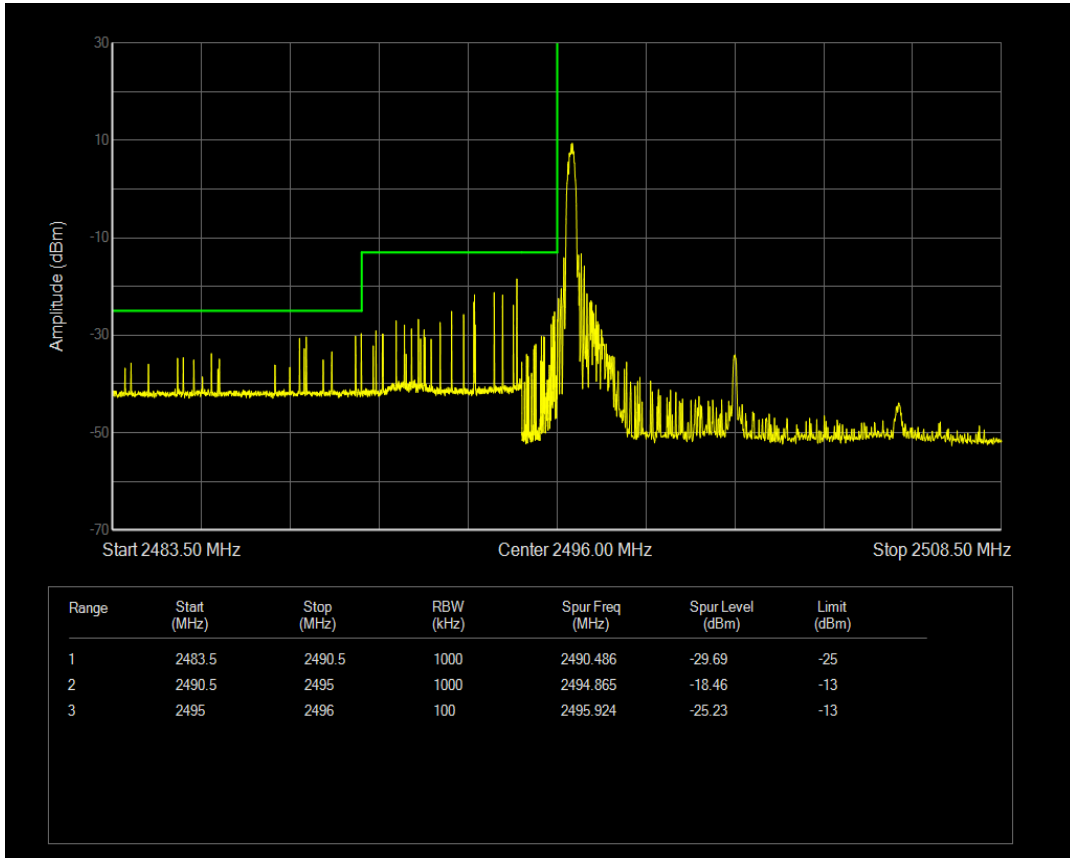

n41 SCS=15kHz DFT_QPSK BW=10MHz Channel=537000 RB=50@0