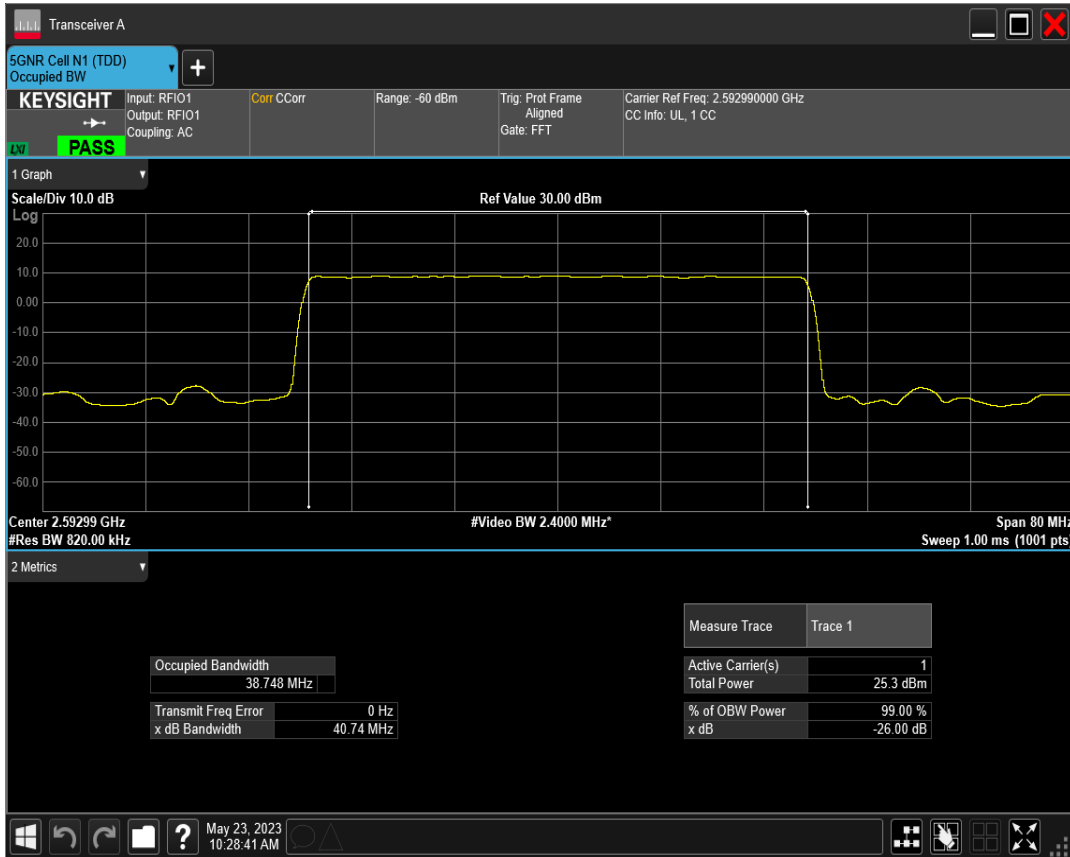

n41 SCS=15kHz DFT_BPSK BW=40MHz Channel=518598 RB=216@0

n41 SCS=15kHz DFT_QPSK BW=40MHz Channel=518598 RB=216@0