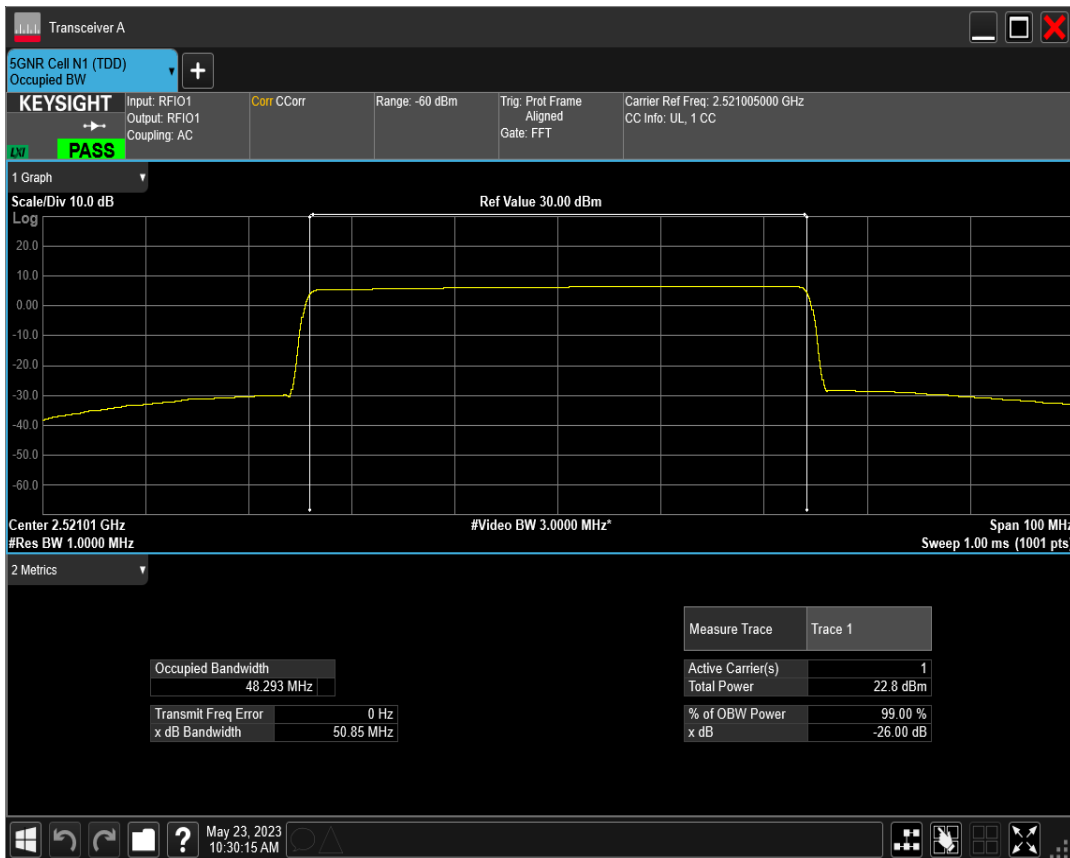

n41 SCS=15kHz DFT_QAM16 BW=50MHz Channel=504201 RB=270@0

n41 SCS=15kHz DFT_QAM64 BW=50MHz Channel=504201 RB=270@0

n41 SCS=15kHz DFT_QAM256 BW=50MHz Channel=504201 RB=270@0

n41 SCS=15kHz CP_QPSK BW=50MHz Channel=504201 RB=270@0