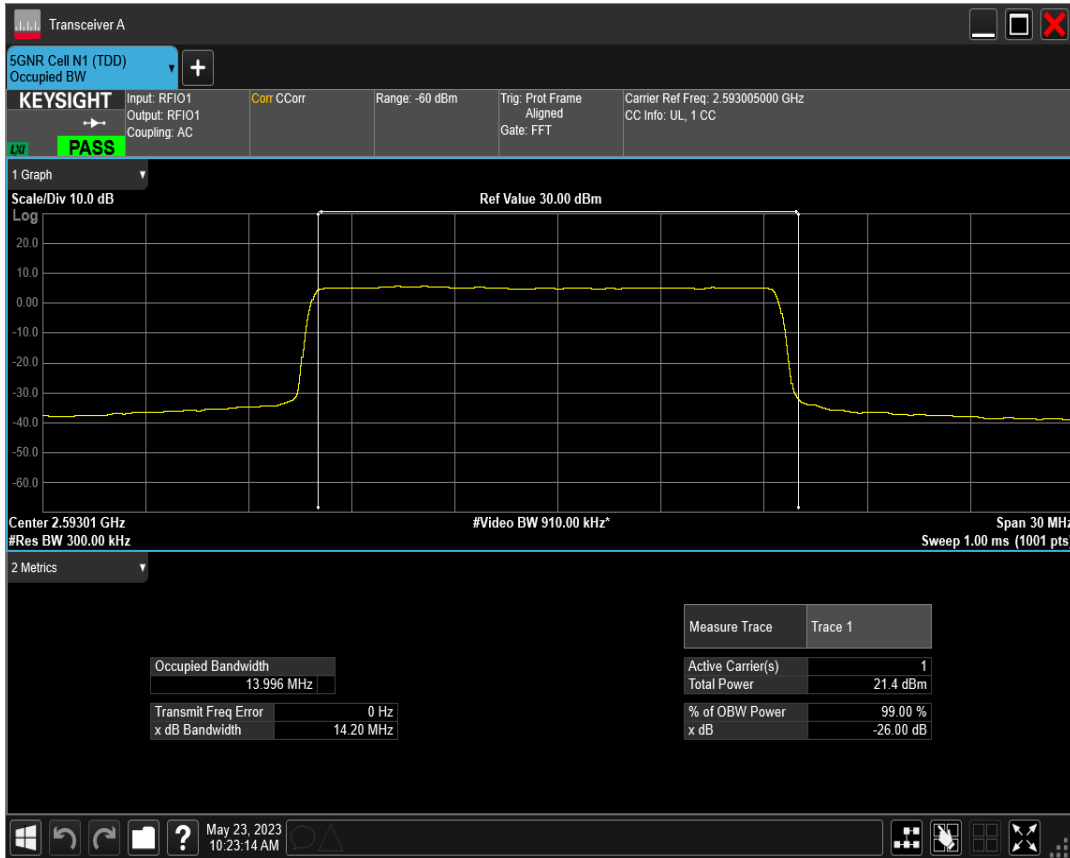

n41 SCS=15kHz CP_QPSK BW=15MHz Channel=518601 RB=79@0