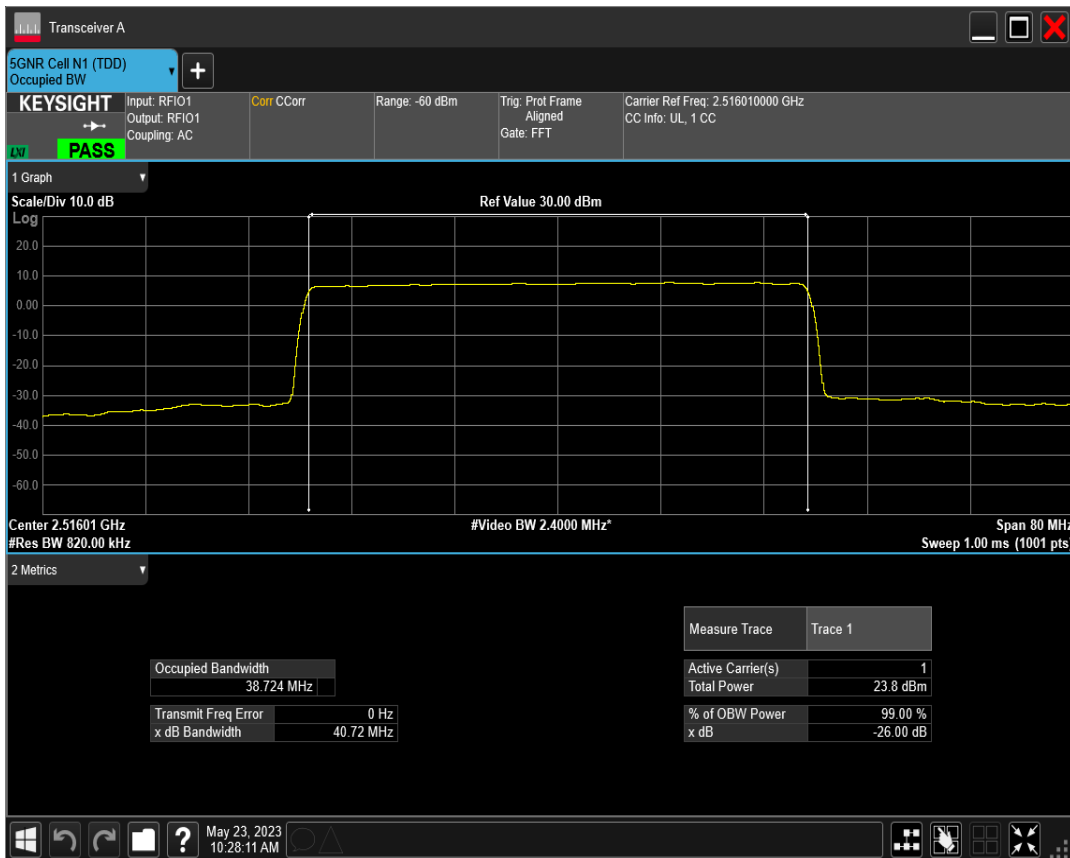

n41 SCS=15kHz DFT_QAM16 BW=40MHz Channel=503202 RB=216@0