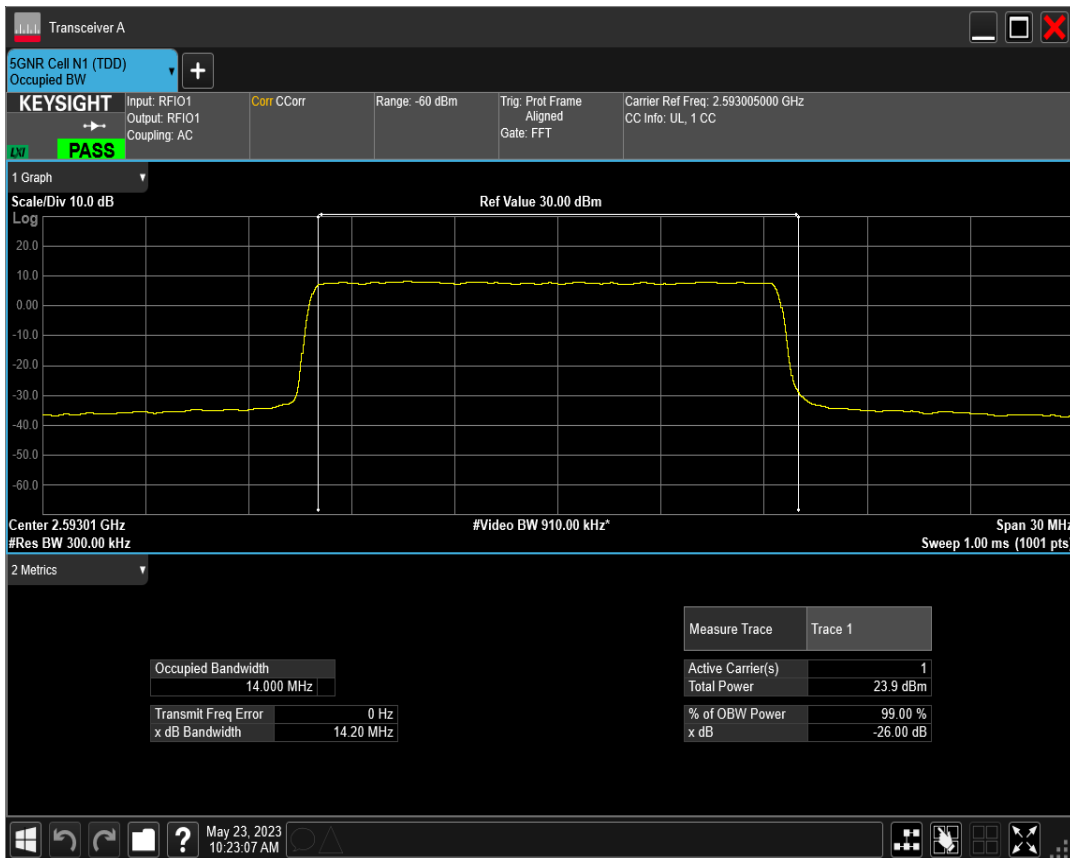

n41 SCS=15kHz DFT_QAM16 BW=15MHz Channel=518601 RB=75@0