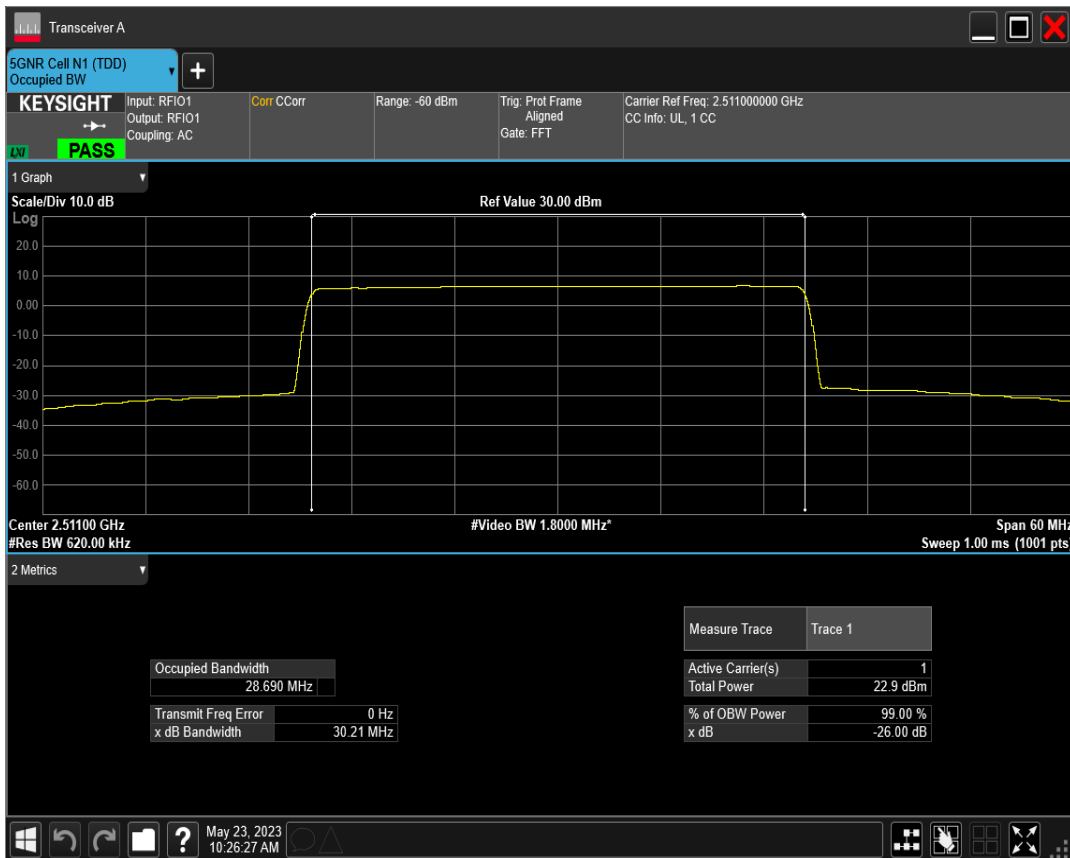

n41 SCS=15kHz DFT_QAM16 BW=30MHz Channel=502200 RB=160@0

n41 SCS=15kHz DFT_QAM64 BW=30MHz Channel=502200 RB=160@0

n41 SCS=15kHz DFT_QAM256 BW=30MHz Channel=502200 RB=160@0

n41 SCS=15kHz CP_QPSK BW=30MHz Channel=502200 RB=160@0