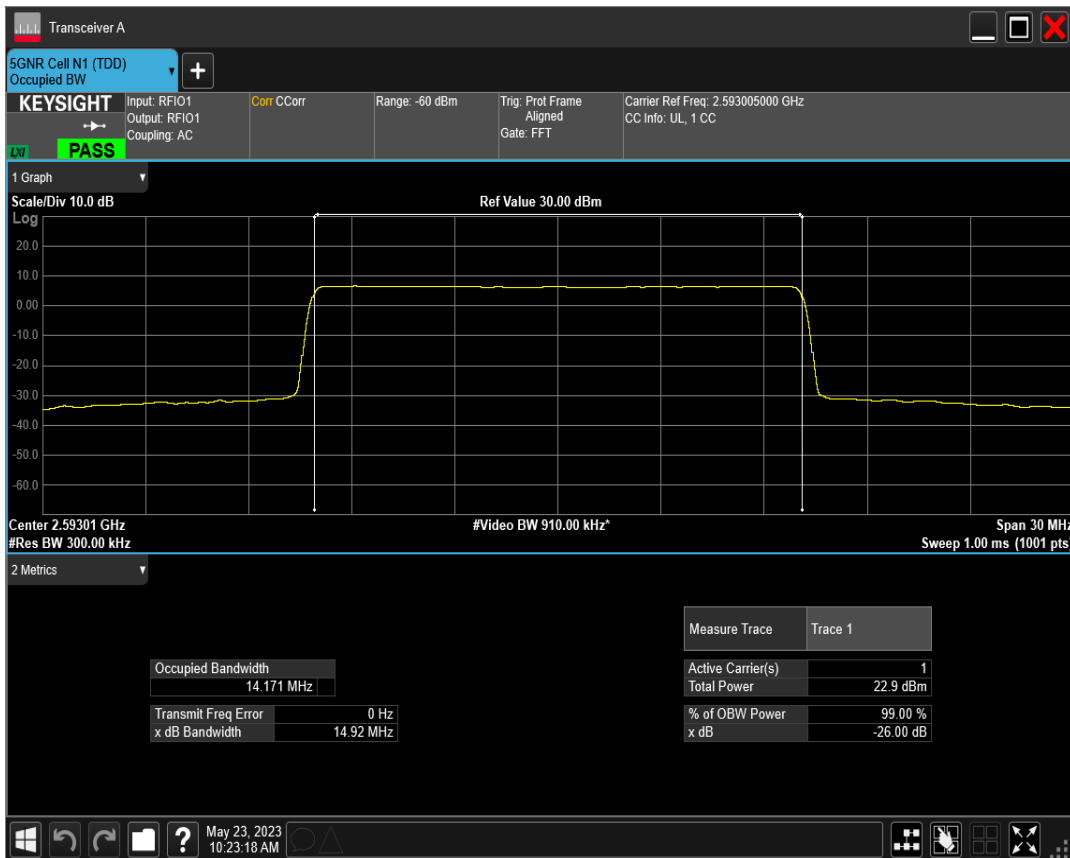

n41 SCS=15kHz CP_QPSK BW=15MHz Channel=518601 RB=79@0