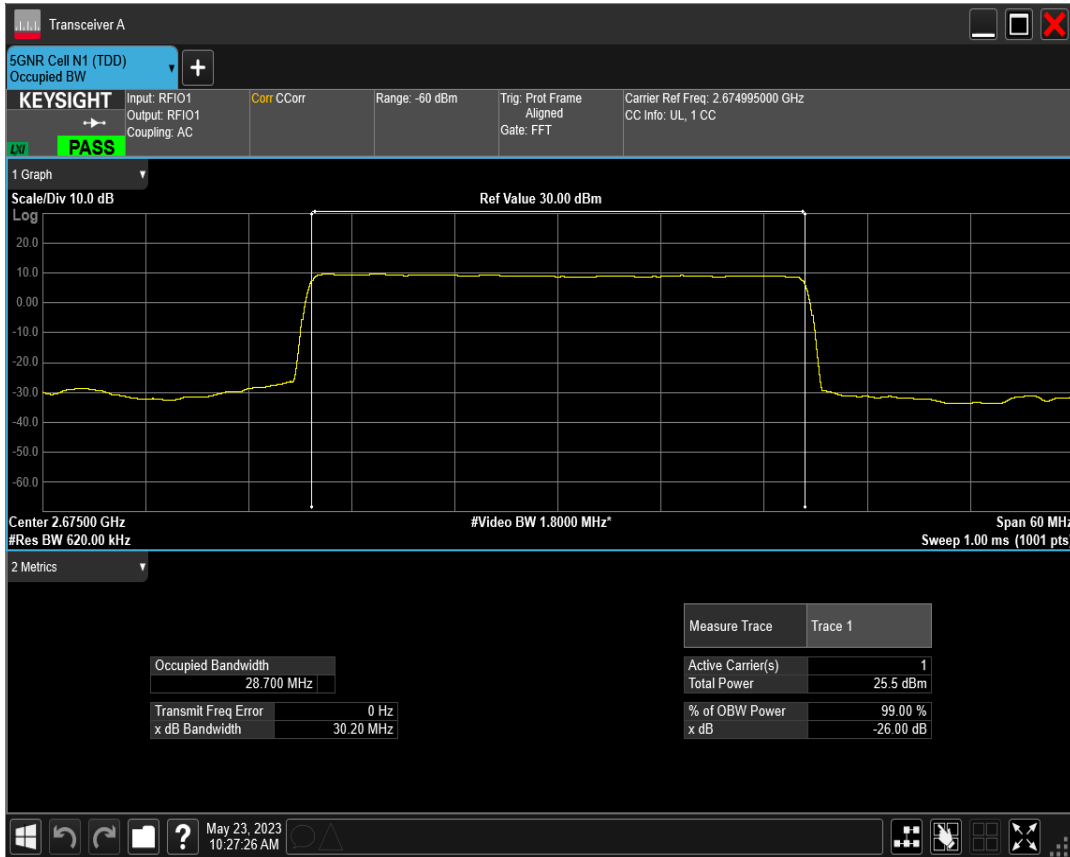

n41 SCS=15kHz DFT_BPSK BW=30MHz Channel=534999 RB=160@0

n41 SCS=15kHz DFT_QPSK BW=30MHz Channel=534999 RB=160@0