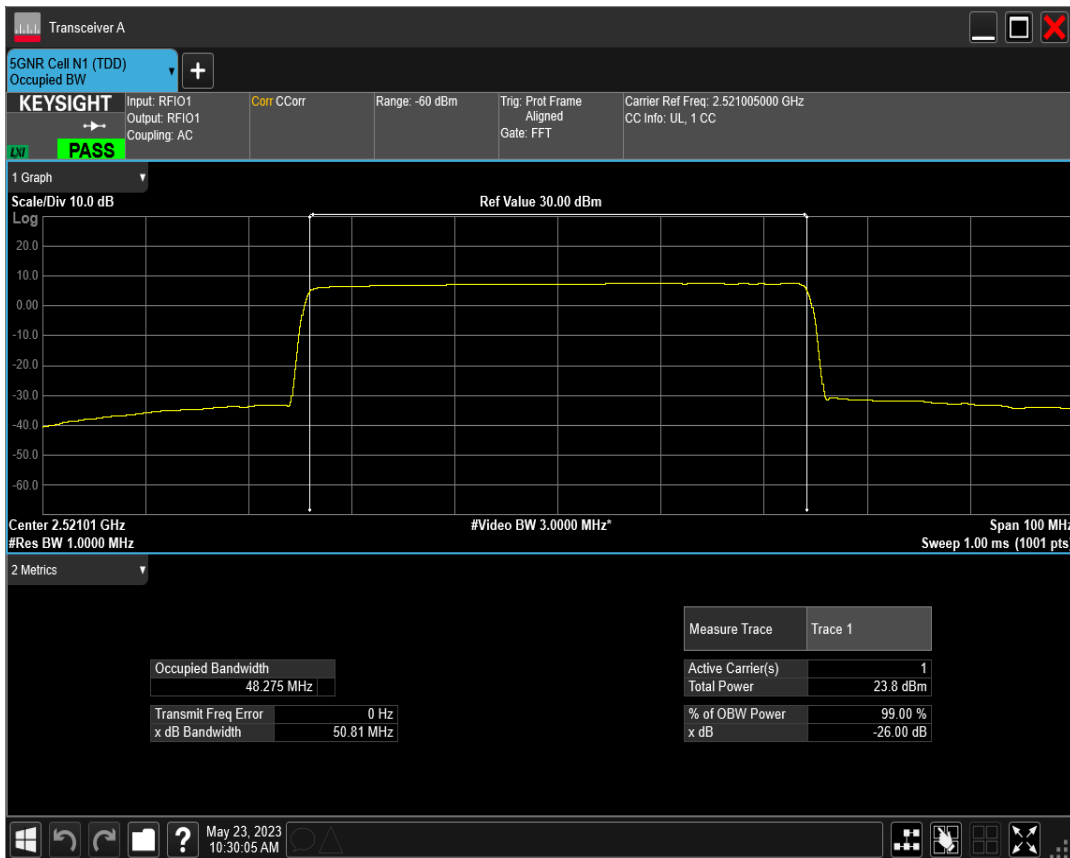

n41 SCS=15kHz DFT_QAM16 BW=50MHz Channel=504201 RB=270@0