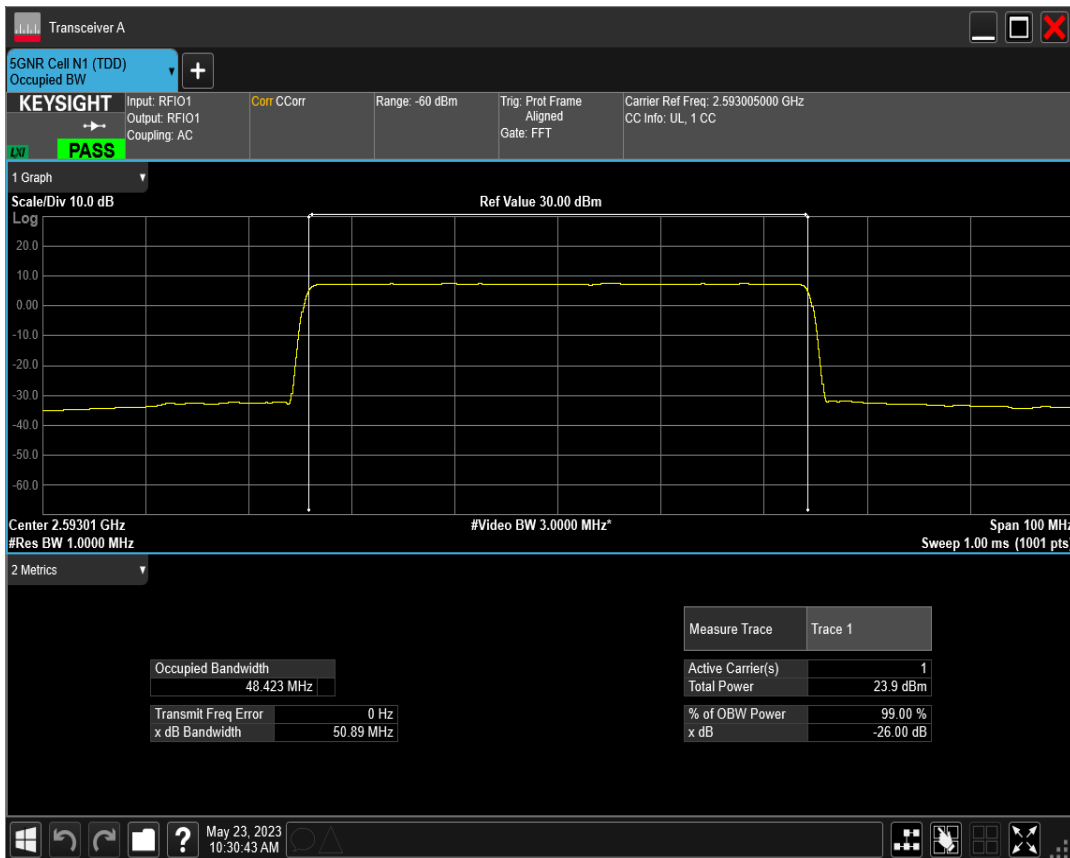

n41 SCS=15kHz DFT_QAM16 BW=50MHz Channel=518601 RB=270@0