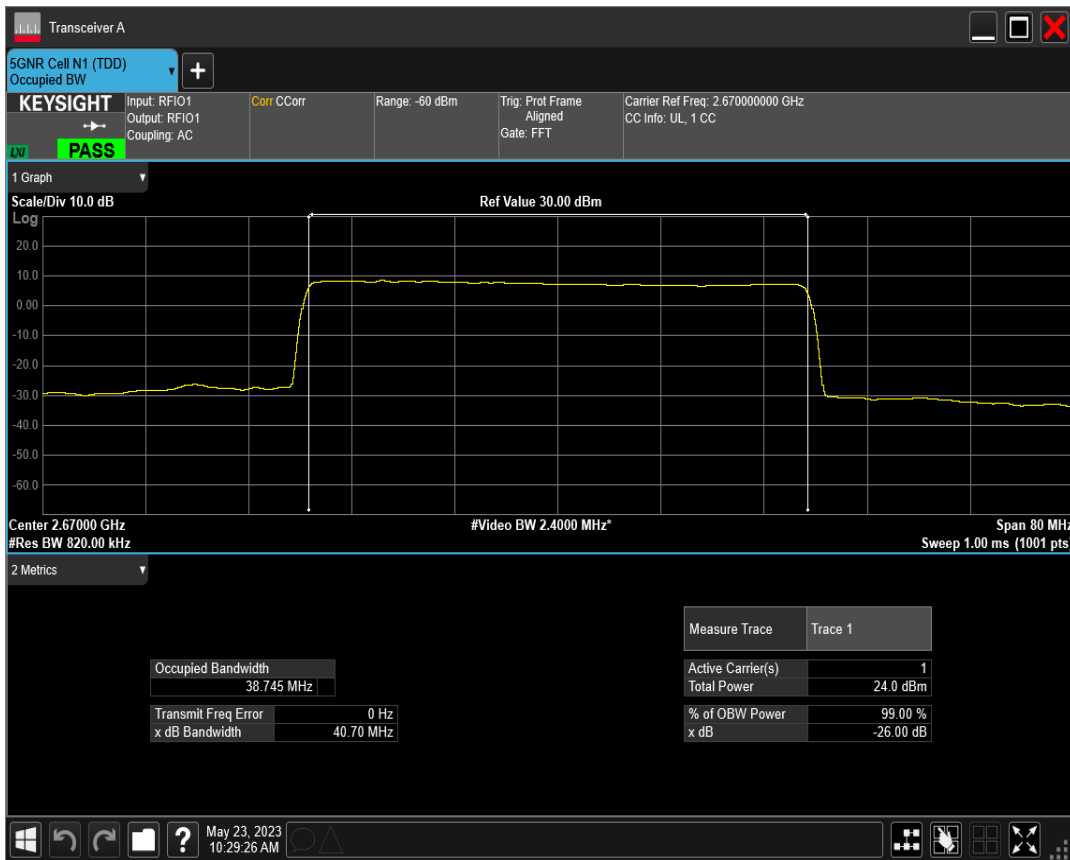

n41 SCS=15kHz DFT_QAM16 BW=40MHz Channel=534000 RB=216@0