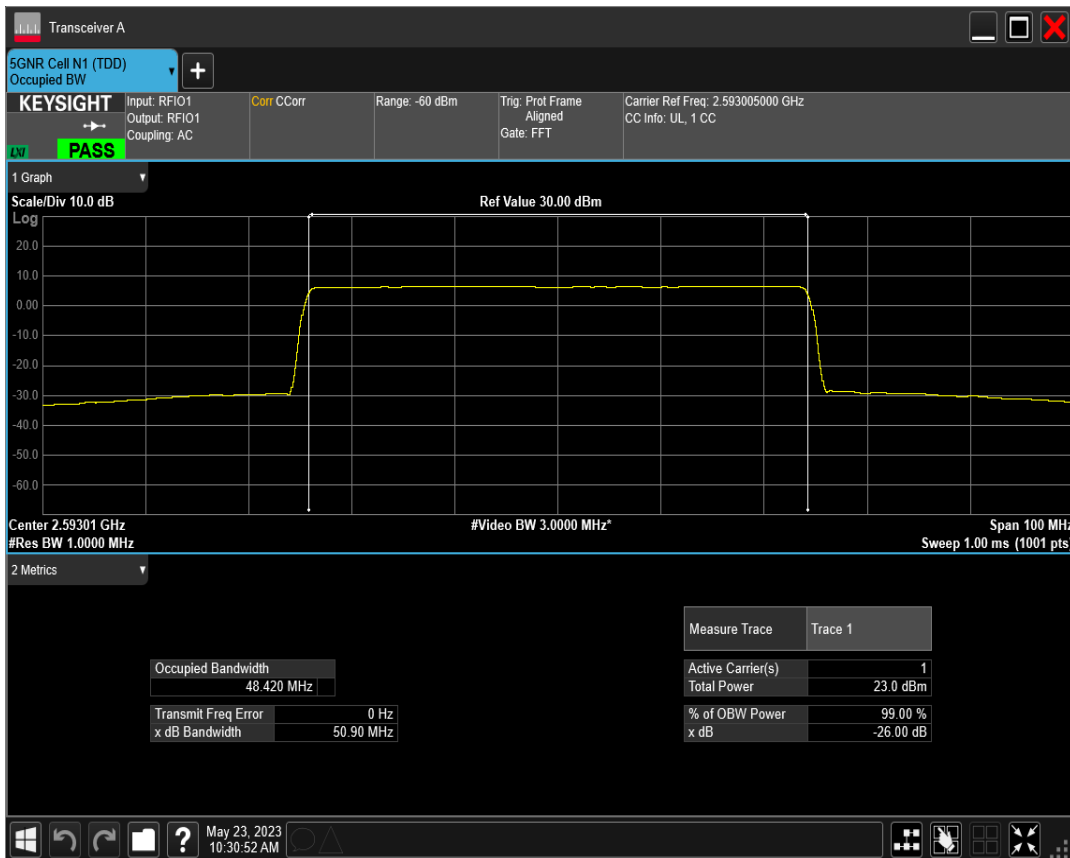

n41 SCS=15kHz CP_QPSK BW=50MHz Channel=518601 RB=270@0