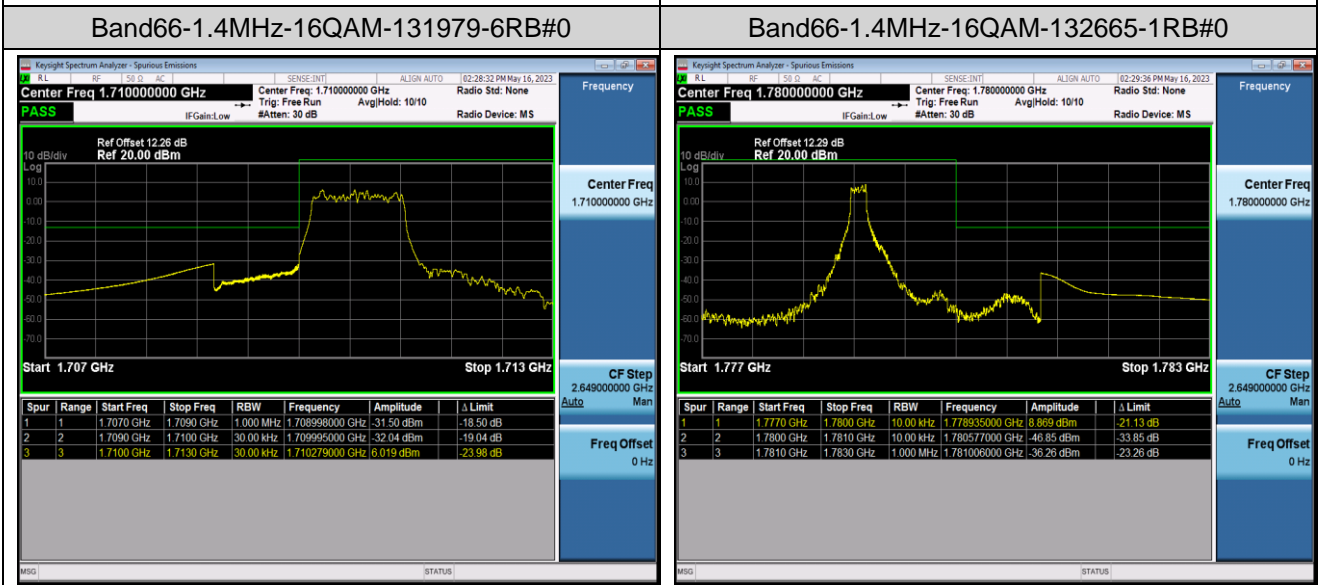

Band66-1.4MHz-QPSK-131979-6RB#0

Band66-1.4MHz-QPSK-132665-1RB#0

Band66-1.4MHz-QPSK-132665-1RB#5

Band66-1.4MHz-QPSK-132665-6RB#0

Band66-1.4MHz-16QAM-131979-1RB#0

Band66-1.4MHz-16QAM-131979-1RB#5

Band66-1.4MHz-64QAM-131979-6RB#0