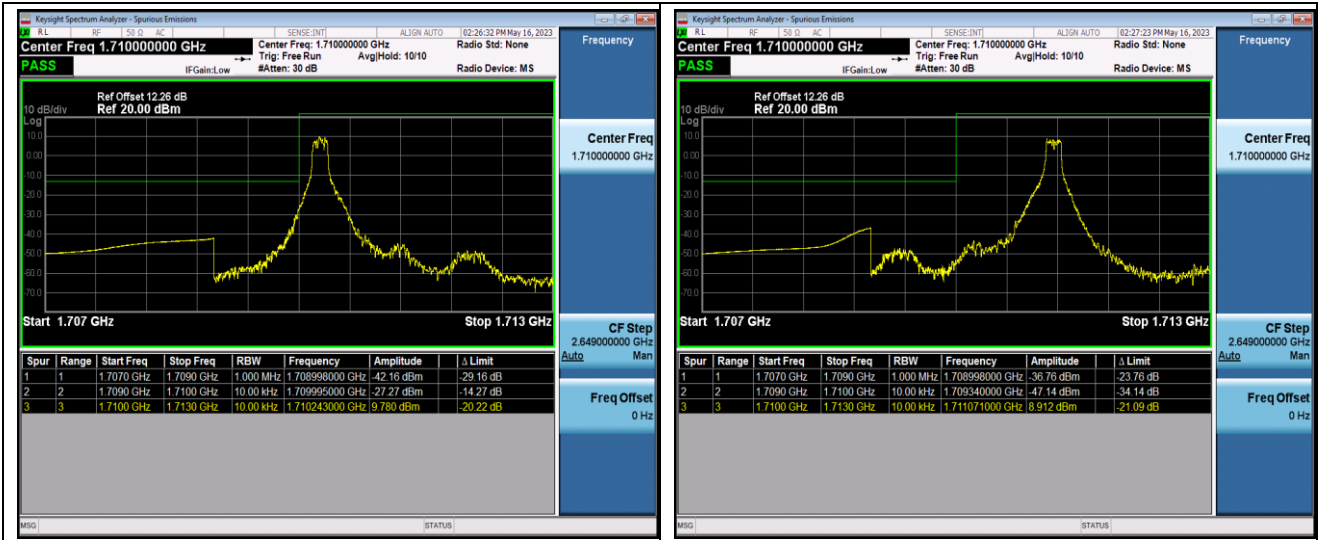

Band66-1.4MHz-QPSK-131979-6RB#0

Band66-1.4MHz-QPSK-132665-1RB#0

Band66-1.4MHz-QPSK-132665-1RB#5

Band66-1.4MHz-QPSK-132665-6RB#0

Band66-1.4MHz-16QAM-131979-1RB#0

Band66-1.4MHz-16QAM-131979-1RB#5

Band66-1.4MHz-64QAM-131979-6RB#0