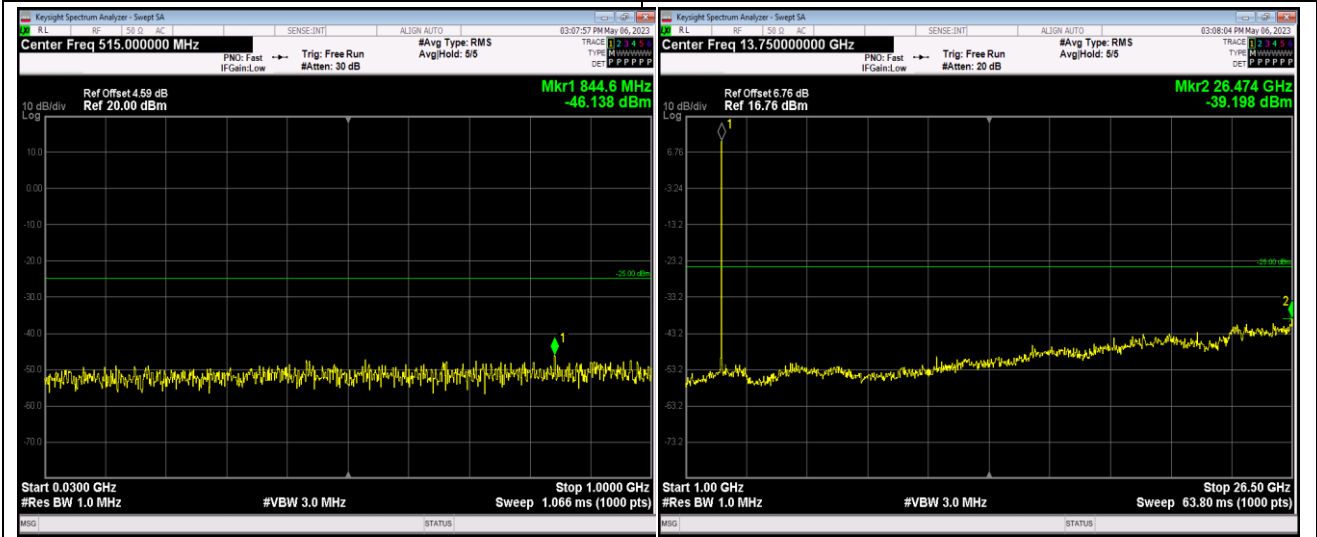

Remark: All bandwidth and all modulation had been tested, but only the worst case data displayed in this report.

Test Graphs

Band7-5MHz-16QAM-20775-1RB#0-Range1:30~1000MHz

Band7-5MHz-16QAM-20775-1RB#0-Range2:1000~26500MHz