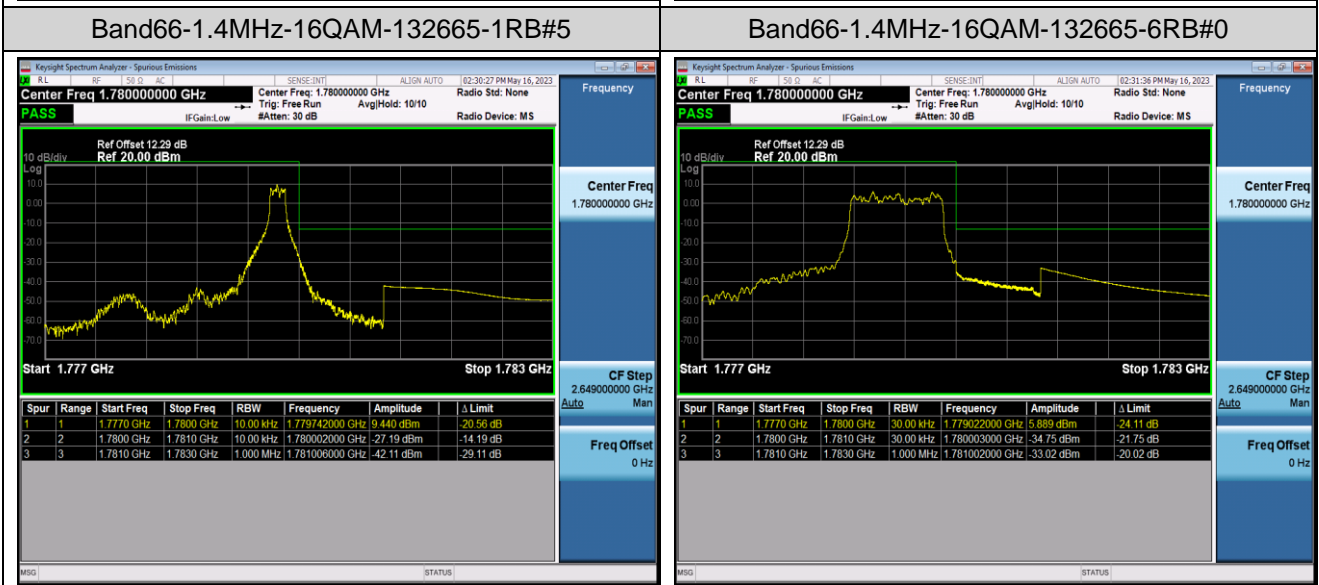

Band66-1.4MHz-QPSK-131979-6RB#0

Band66-1.4MHz-QPSK-132665-1RB#0

Band66-1.4MHz-QPSK-132665-1RB#5

Band66-1.4MHz-QPSK-132665-6RB#0

Band66-1.4MHz-16QAM-131979-1RB#0

Band66-1.4MHz-16QAM-131979-1RB#5

Band66-1.4MHz-64QAM-131979-6RB#0