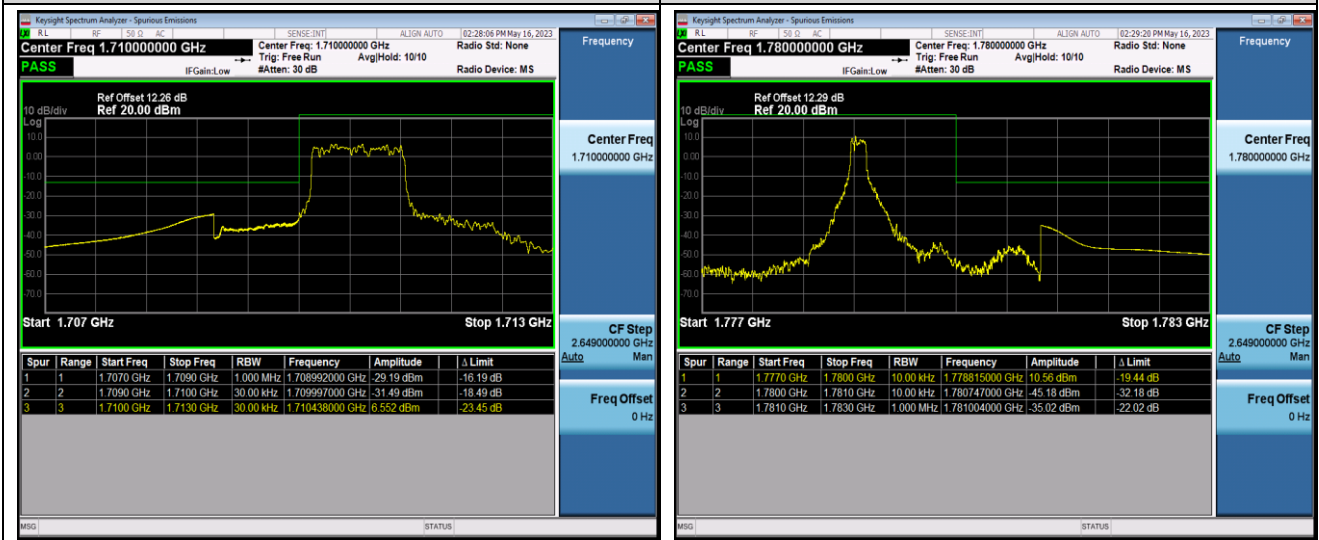

Band66-1.4MHz-QPSK-131979-6RB#0

Band66-1.4MHz-QPSK-132665-1RB#0

Band66-1.4MHz-QPSK-132665-1RB#5

Band66-1.4MHz-QPSK-132665-6RB#0

Band66-1.4MHz-16QAM-131979-1RB#0

Band66-1.4MHz-16QAM-131979-1RB#5

Band66-1.4MHz-64QAM-131979-6RB#0