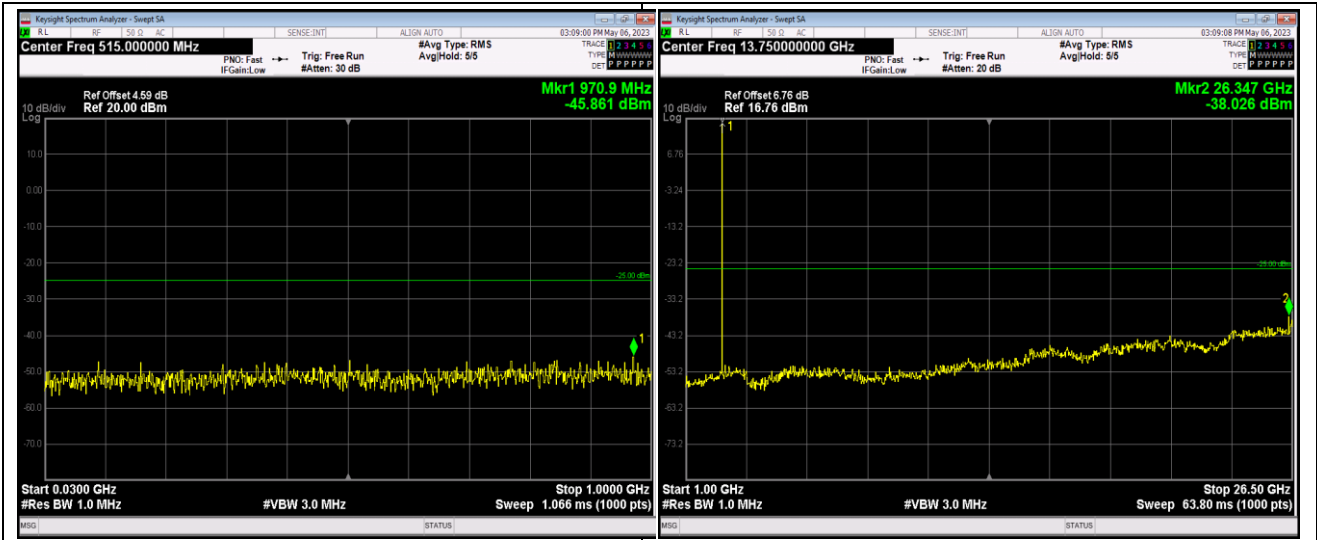

Band7-5MHz-64QAM-21425-1RB#0-Range2:1000~26500MHz

Band7-5MHz-64QAM-21425-1RB#0-Range1:30~1000MHz