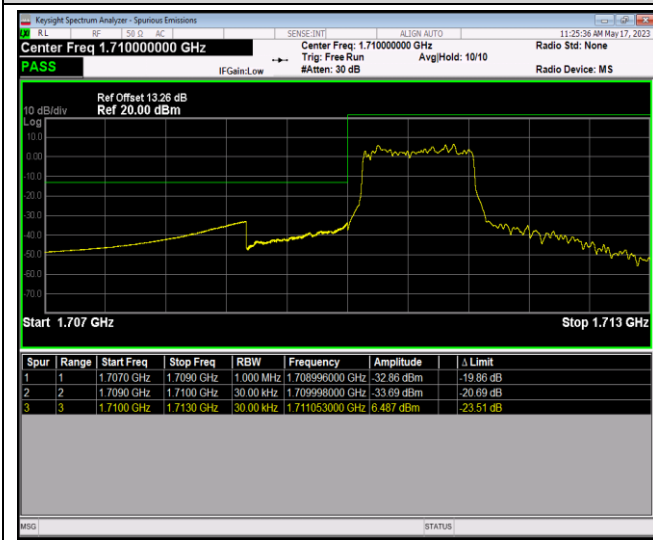

Band66-1.4MHz-64QAM-131979-6RB#0

Band66-1.4MHz-64QAM-132665-1RB#5