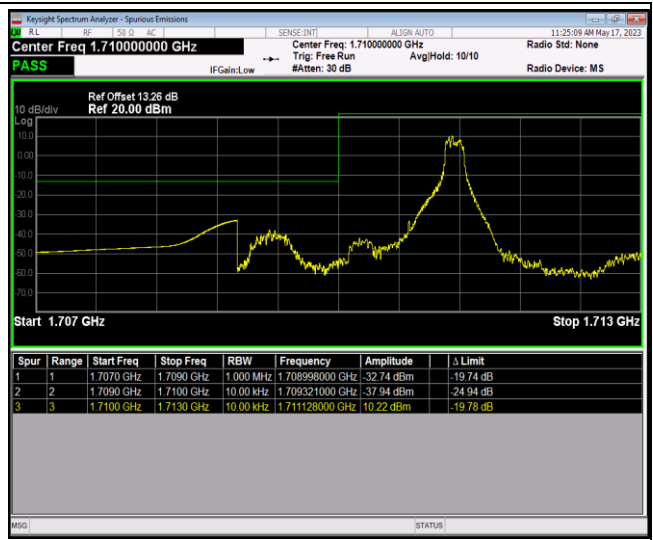

Band66-1.4MHz-QPSK-131979-6RB#0

Band66-1.4MHz-QPSK-132665-1RB#0

Band66-1.4MHz-QPSK-132665-1RB#5

Band66-1.4MHz-QPSK-132665-6RB#0

Band66-1.4MHz-16QAM-131979-1RB#0

Band66-1.4MHz-16QAM-131979-1RB#5

Band66-1.4MHz-64QAM-131979-6RB#0