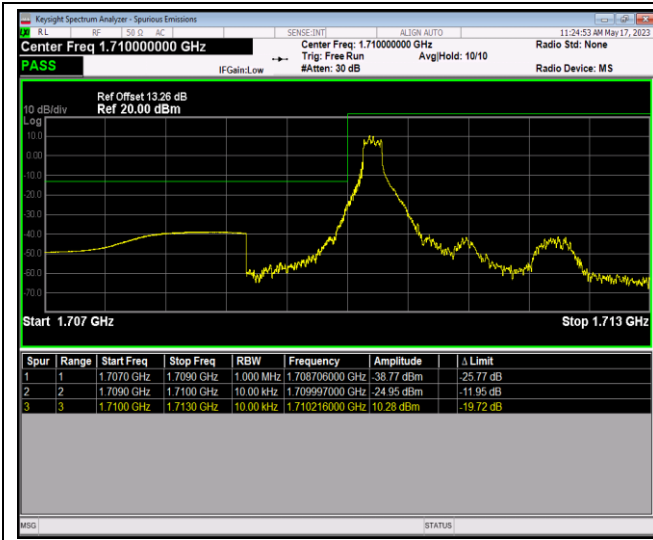

Band66-1.4MHz-QPSK-131979-6RB#0

Band66-1.4MHz-QPSK-132665-1RB#0

Band66-1.4MHz-QPSK-132665-1RB#5

Band66-1.4MHz-QPSK-132665-6RB#0

Band66-1.4MHz-16QAM-131979-1RB#0

Band66-1.4MHz-16QAM-131979-1RB#5

Band66-1.4MHz-64QAM-131979-6RB#0