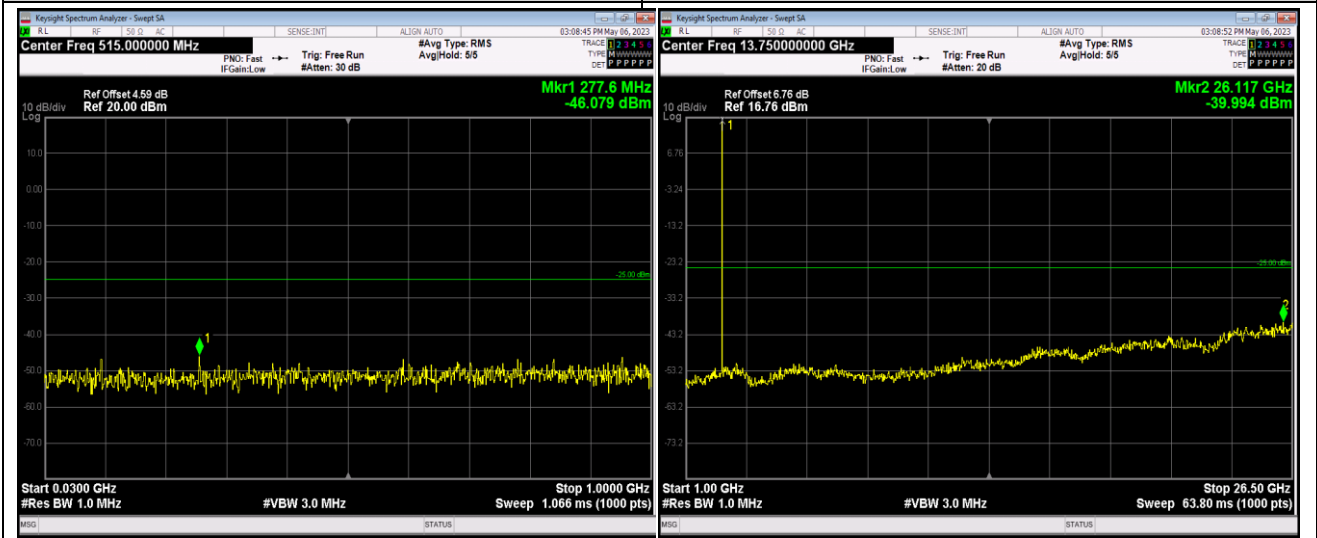

Band7-5MHz-16QAM-21100-1RB#0-Range1:30~1000MHz

Band7-5MHz-16QAM-21100-1RB#0-Range2:1000~26500MHz