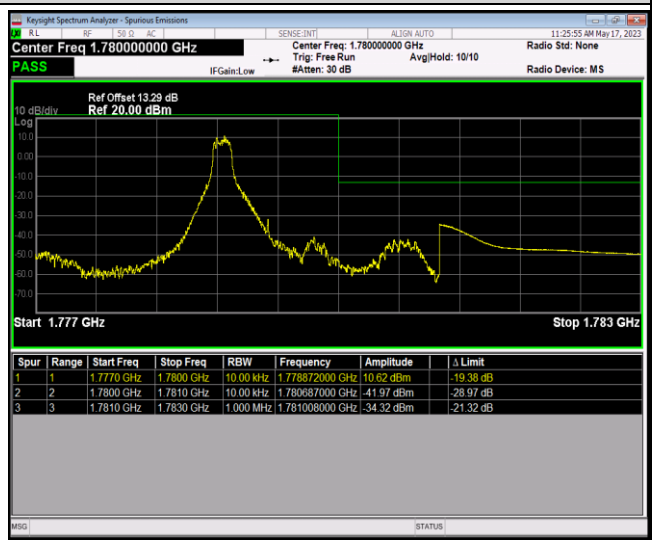

Band66-1.4MHz-64QAM-132665-1RB#0

Band66-1.4MHz-64QAM-132665-6RB#0