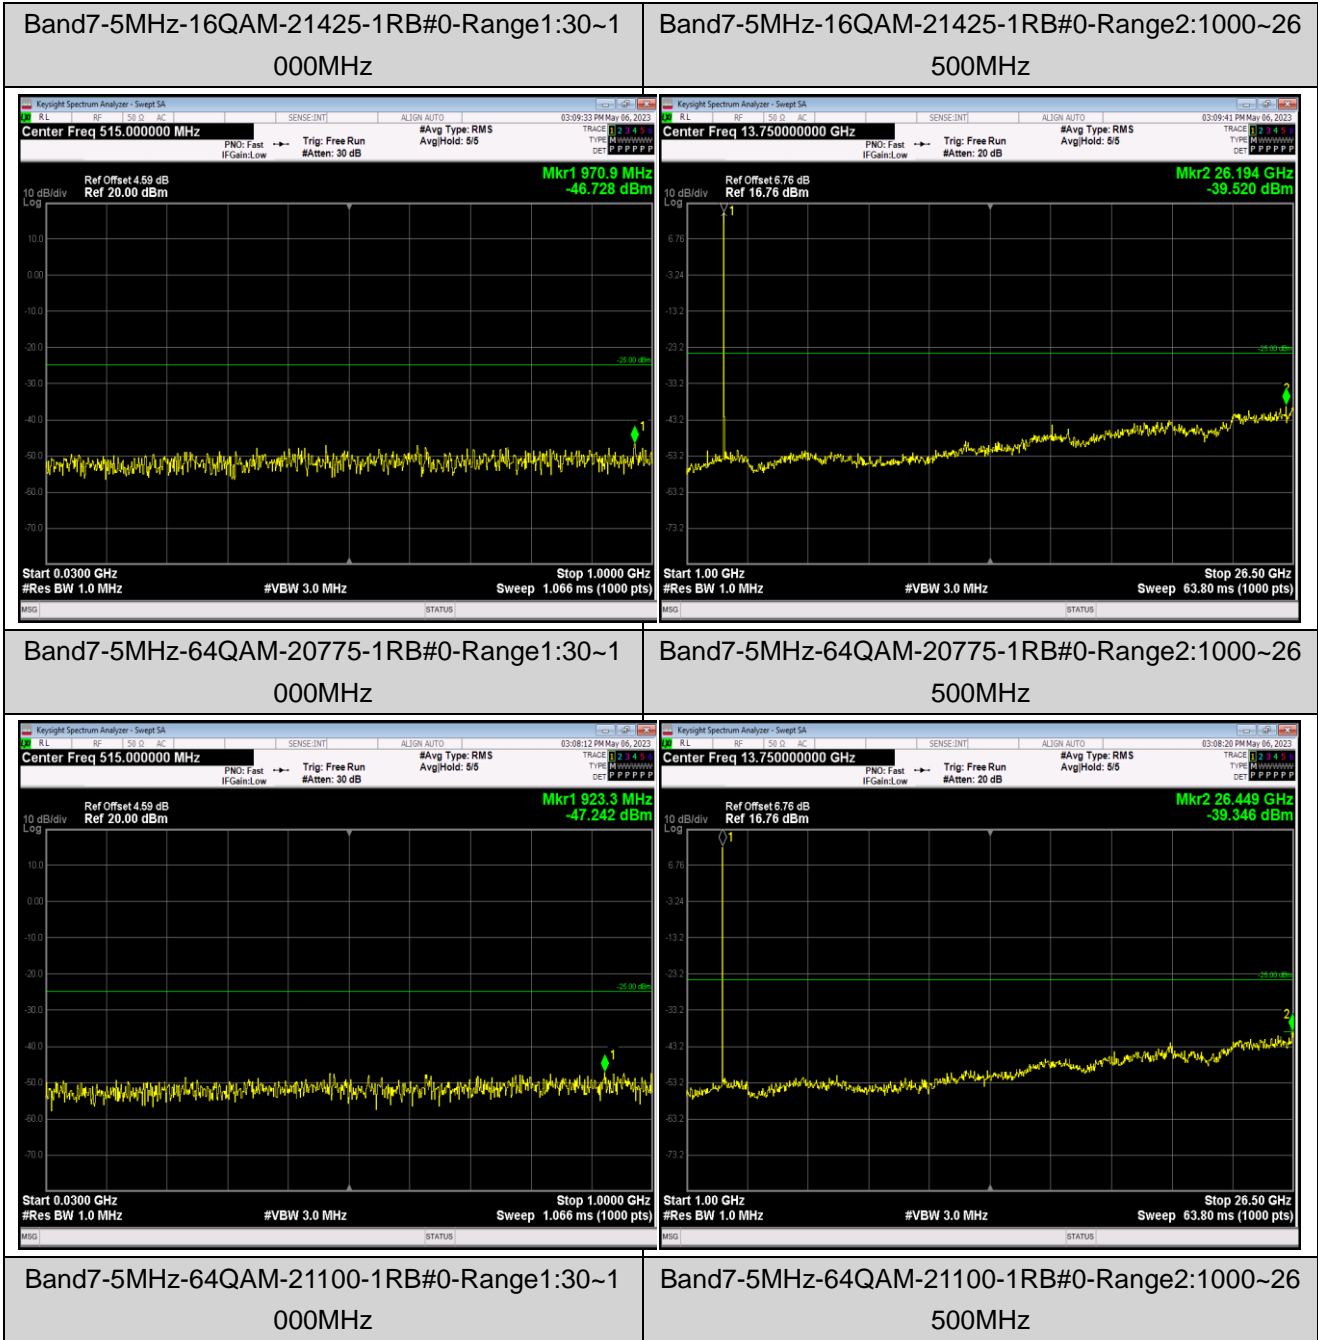

Remark: All bandwidth and all modulation had been tested, but only the worst case data displayed in this report.

Test Graphs

Band7-5MHz-16QAM-20775-1RB#0-Range1:30~1000MHz

Band7-5MHz-16QAM-20775-1RB#0-Range2:1000~26500MHz

Band7-5MHz-16QAM-21100-1RB#0-Range1:30~1000MHz

Band7-5MHz-16QAM-21100-1RB#0-Range2:1000~26500MHz

Band7-5MHz-64QAM-21425-1RB#0-Range1:30~1000MHz

Band7-5MHz-64QAM-21425-1RB#0-Range2:1000~26500MHz

Band7-20MHz-QPSK-20850-1RB#0-Range1:30~1000MHz

Band7-20MHz-QPSK-20850-1RB#0-Range2:1000~26500MHz