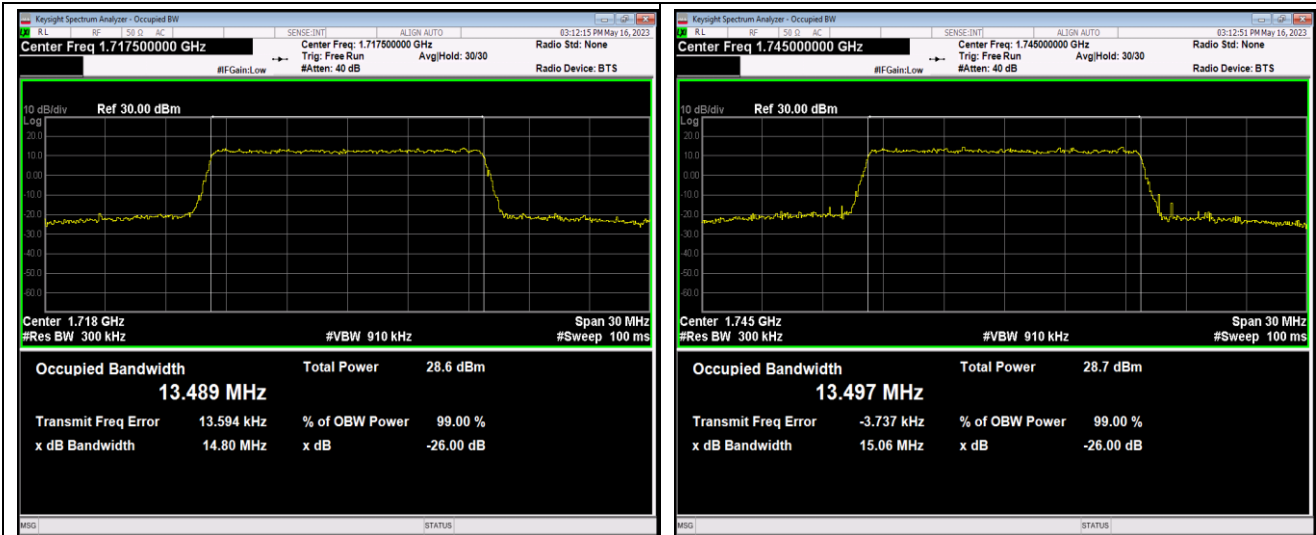

Band66-15MHz-QPSK-132047-75RB#0

Band66-15MHz-QPSK-132322-75RB#0

Band66-15MHz-QPSK-132597-75RB#0

Band66-15MHz-16QAM-132047-75RB#0