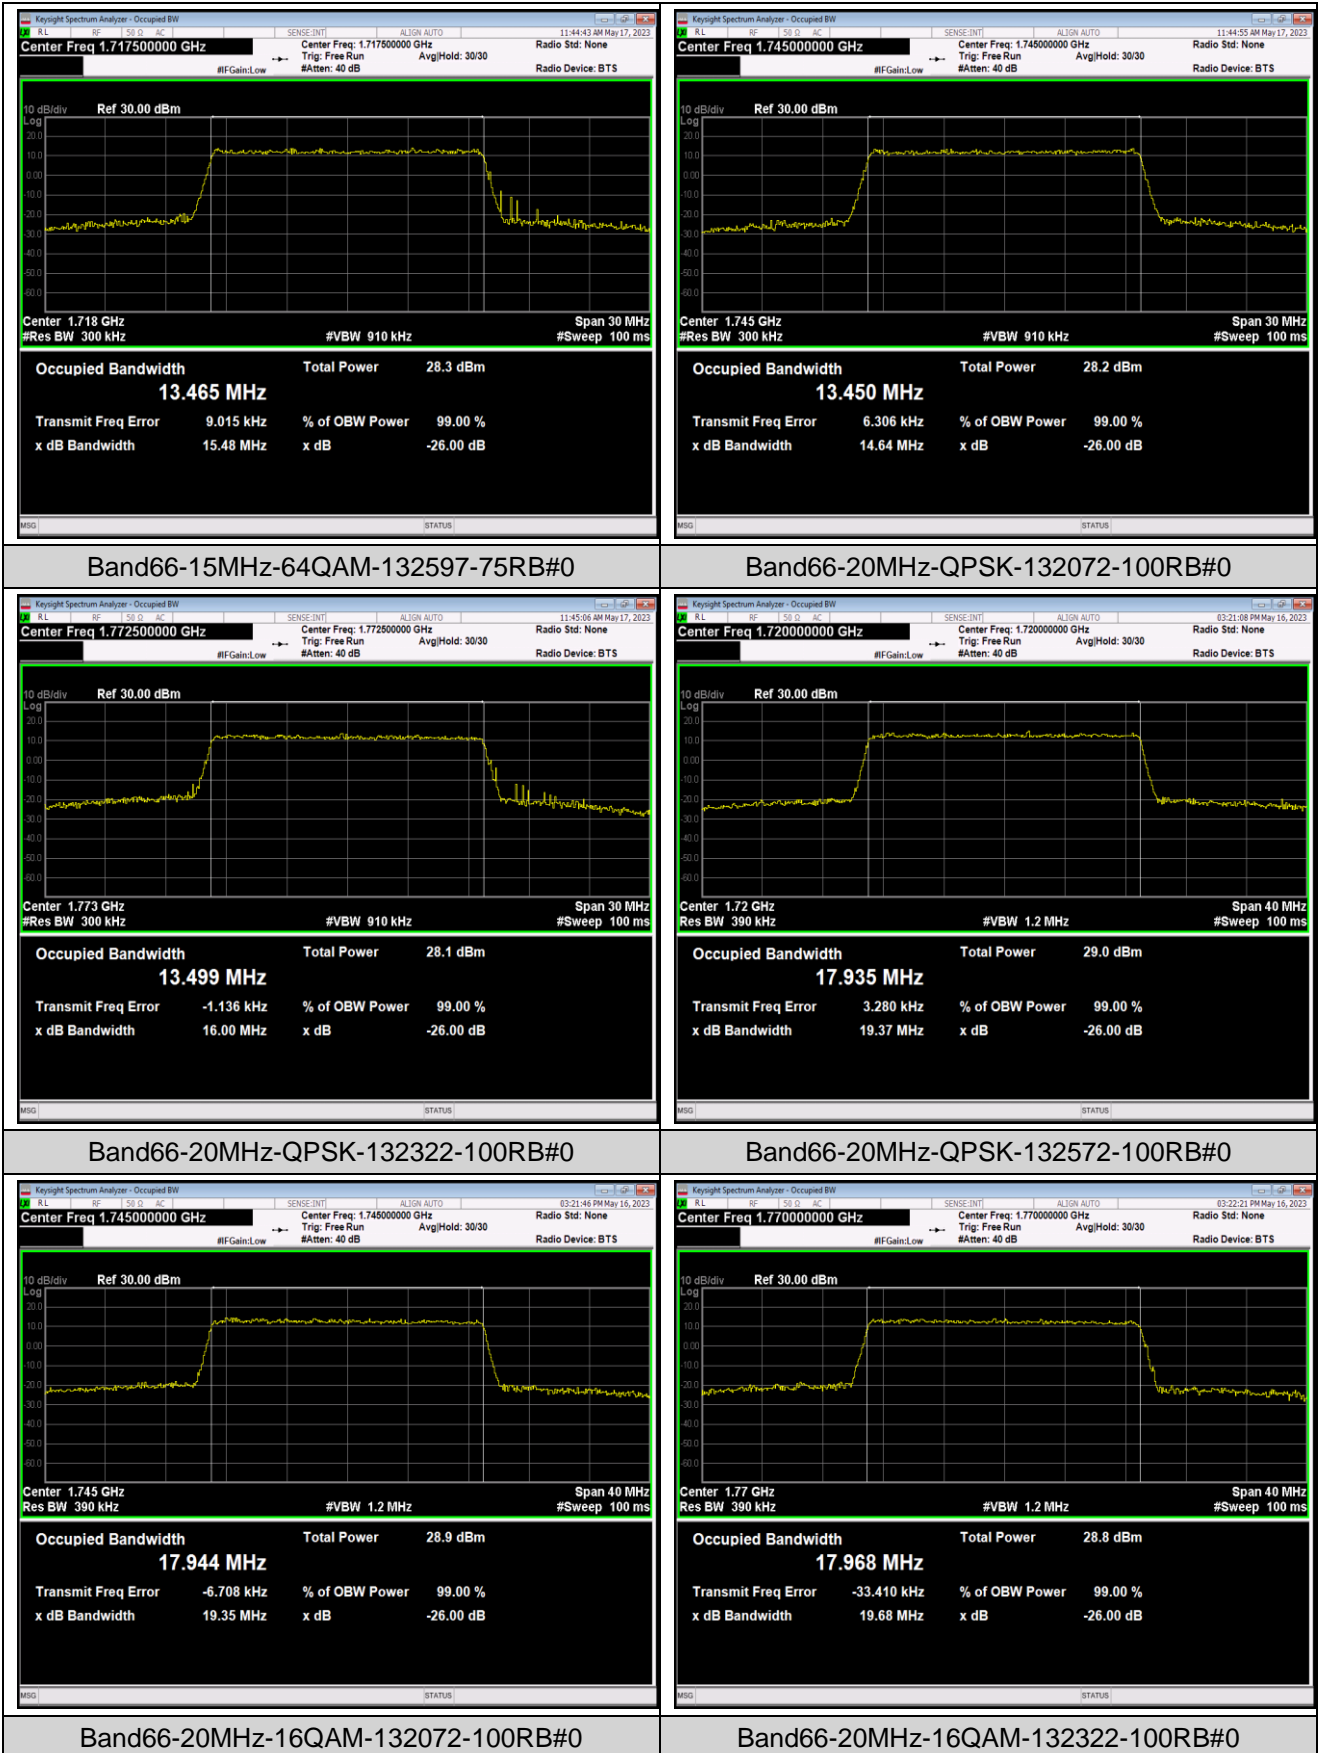

Band66-15MHz-64QAM-132047-75RB#0

Band66-15MHz-64QAM-132322-75RB#0