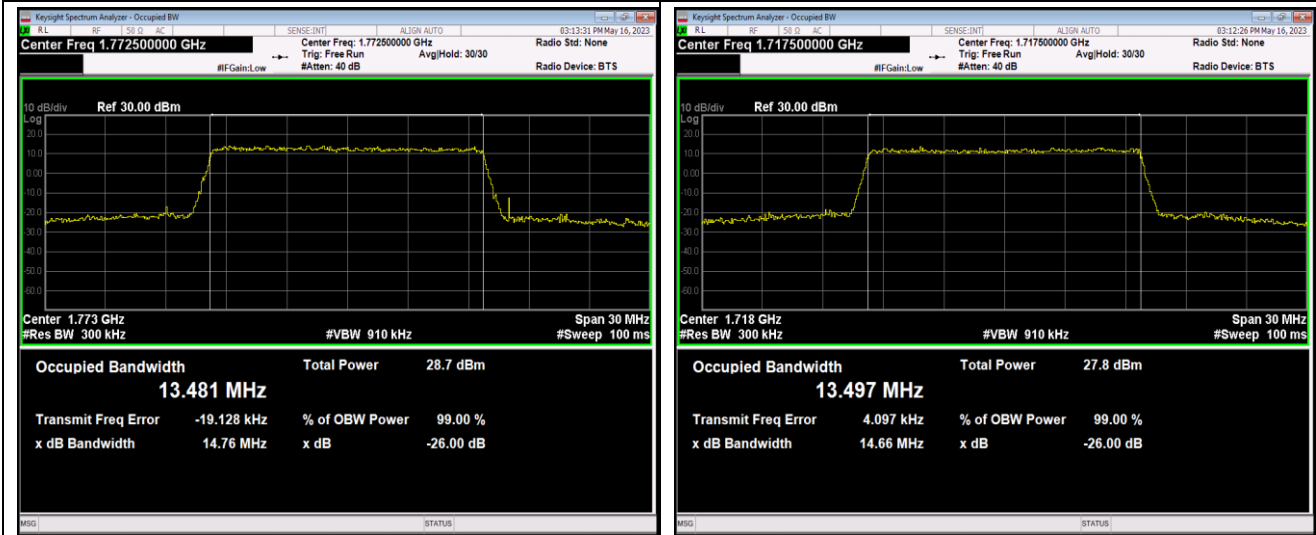

Band66-15MHz-QPSK-132597-75RB#0

Band66-15MHz-16QAM-132047-75RB#0

Band66-15MHz-16QAM-132322-75RB#0

Band66-15MHz-16QAM-132597-75RB#0