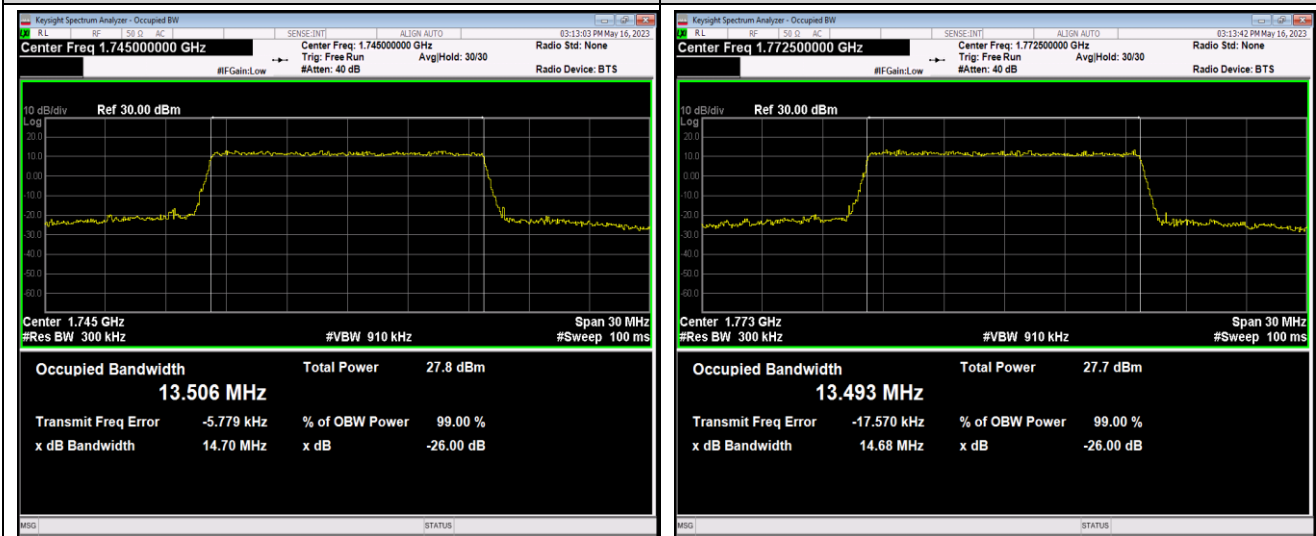

Band66-15MHz-16QAM-132322-75RB#0

Band66-15MHz-16QAM-132597-75RB#0

Band66-15MHz-64QAM-132047-75RB#0

Band66-15MHz-64QAM-132322-75RB#0