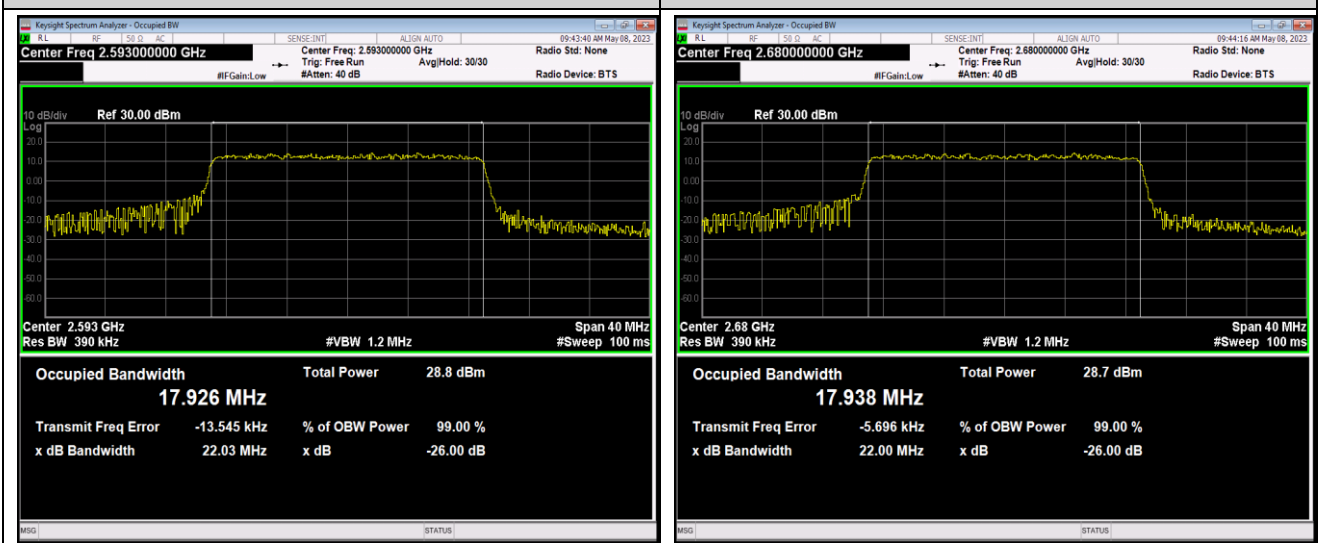

Band41-20MHz-16QAM-40620-100RB#0

Band41-20MHz-16QAM-41490-100RB#0

Band41-20MHz-64QAM-39750-100RB#0

Band41-20MHz-64QAM-40620-100RB#0

Band41-20MHz-64QAM-41490-100RB#0

Band66-1.4MHz-QPSK-131979-6RB#0

Band66-1.4MHz-QPSK-132322-6RB#0