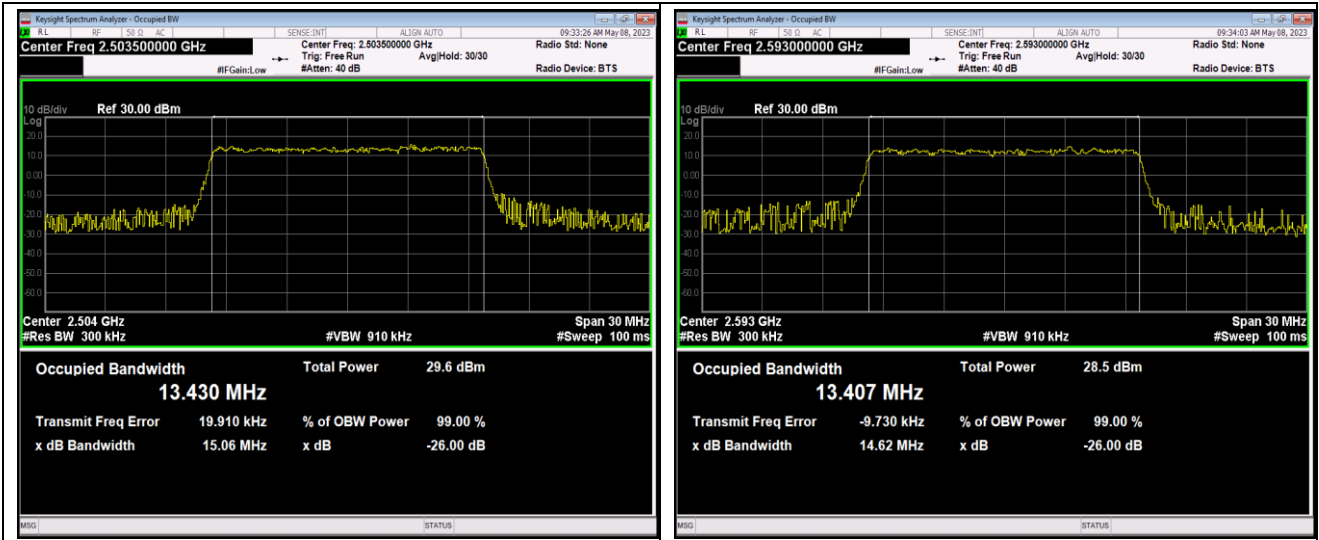

Band41-5MHz-64QAM-39675-25RB#0

Band41-5MHz-64QAM-40620-25RB#0

Band41-15MHz-64QAM-41515-75RB#0

Band41-20MHz-QPSK-39750-100RB#0

Band41-20MHz-QPSK-40620-100RB#0

Band41-20MHz-QPSK-41490-100RB#0

Band41-20MHz-16QAM-39750-100RB#0