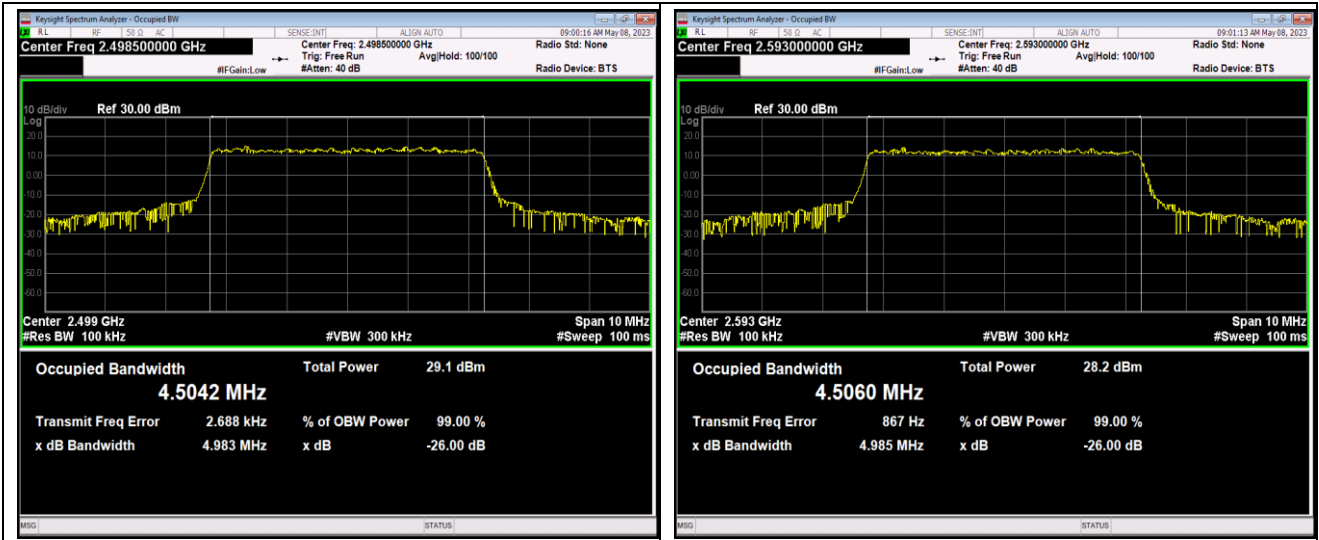

Band41-5MHz-64QAM-39675-25RB#0

Band41-5MHz-64QAM-40620-25RB#0