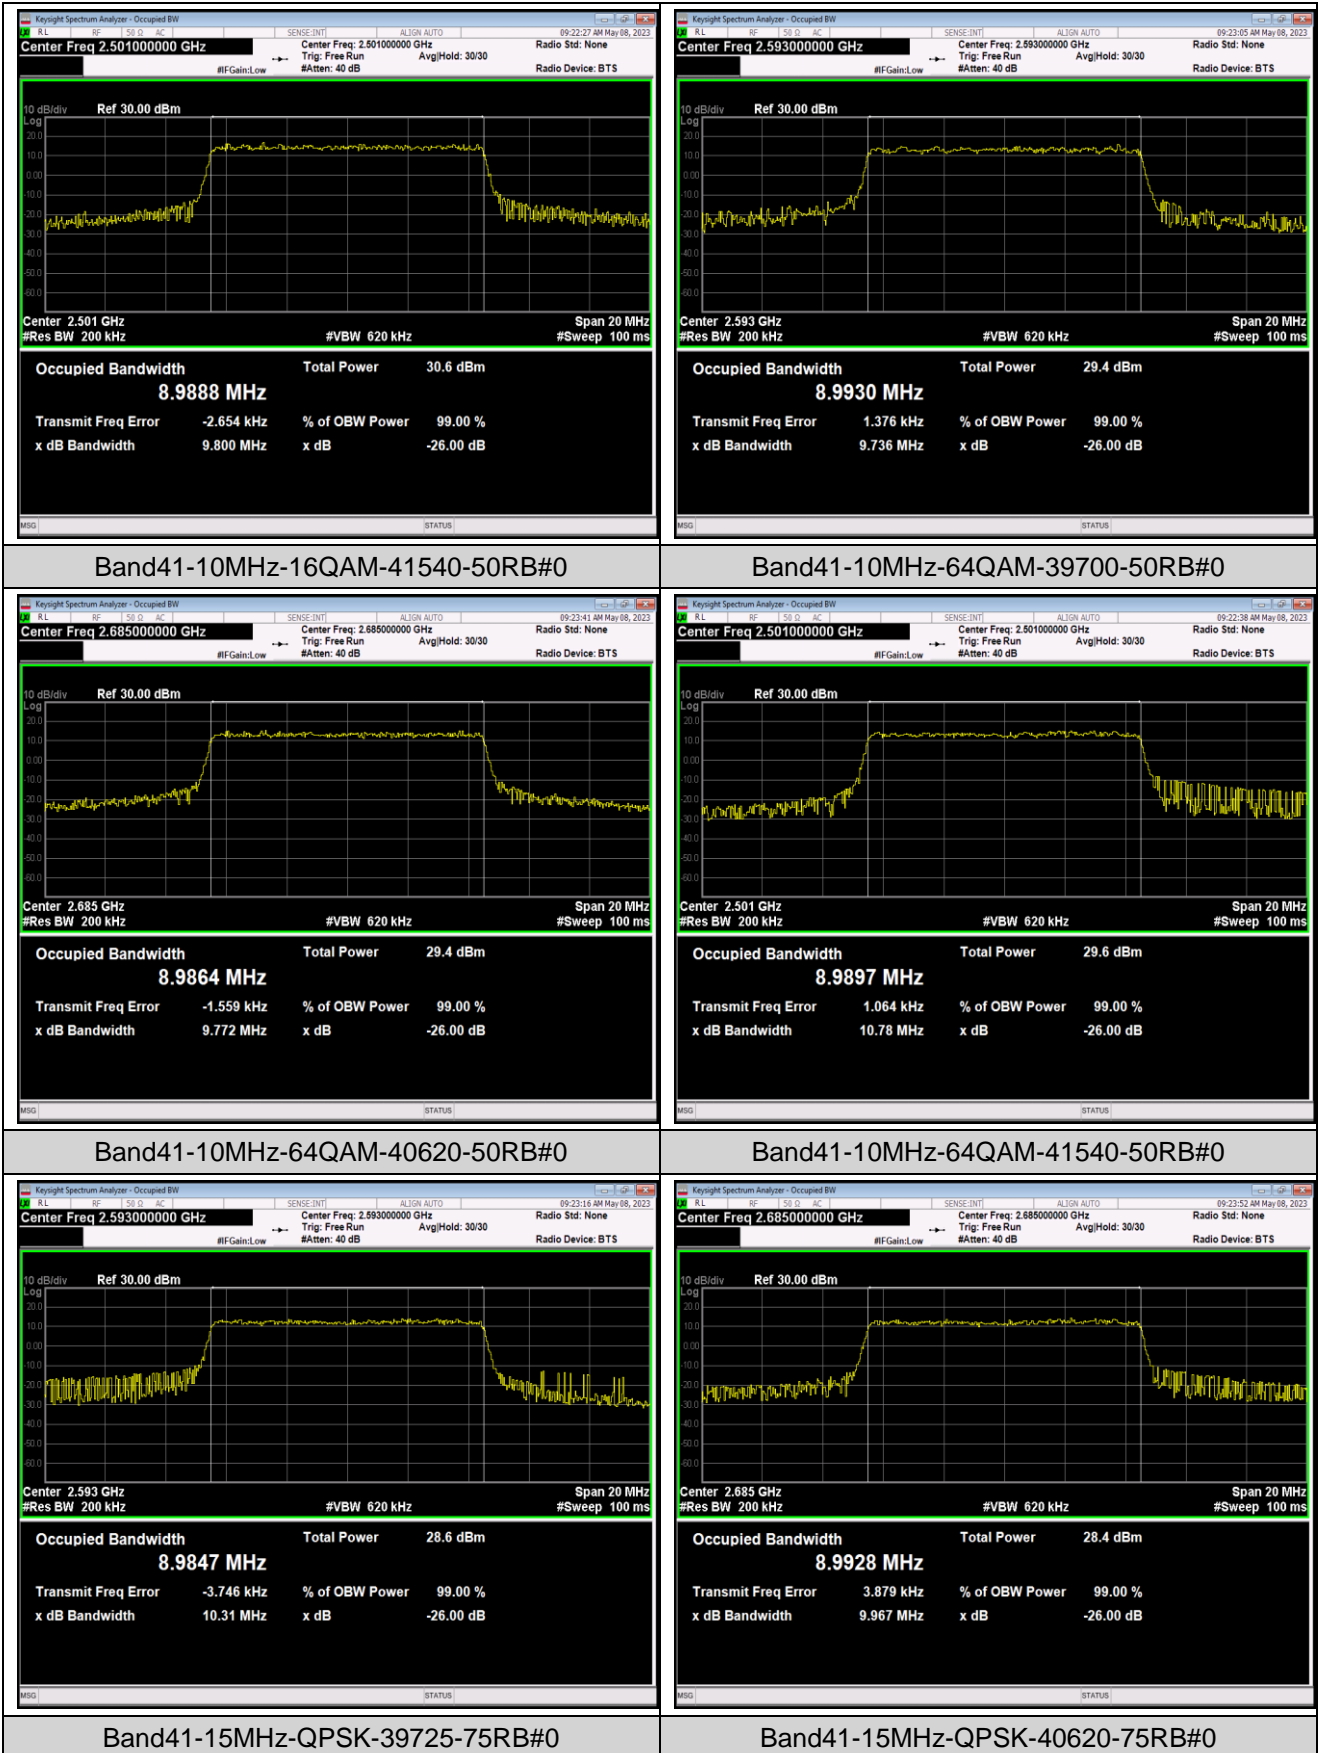

Band7-10MHz-16QAM-21400-50RB#0

Band7-10MHz-64QAM-20800-50RB#0

Band7-10MHz-64QAM-21100-50RB#0

Band7-10MHz-64QAM-21400-50RB#0

Band7-15MHz-QPSK-20825-75RB#0

Band7-15MHz-QPSK-21100-75RB#0

Band7-15MHz-QPSK-21375-75RB#0

Band7-20MHz-64QAM-21350-100RB#0

Band41-5MHz-QPSK-39675-25RB#0

Band41-5MHz-QPSK-40620-25RB#0

Band41-5MHz-QPSK-41565-25RB#0

Band41-5MHz-16QAM-39675-25RB#0

Band41-5MHz-16QAM-40620-25RB#0

Band41-5MHz-16QAM-41565-25RB#0

Band41-5MHz-64QAM-39675-25RB#0

Band41-5MHz-64QAM-40620-25RB#0

Band41-15MHz-64QAM-41515-75RB#0

Band41-20MHz-QPSK-39750-100RB#0

Band41-20MHz-QPSK-40620-100RB#0

Band41-20MHz-QPSK-41490-100RB#0

Band41-20MHz-16QAM-39750-100RB#0