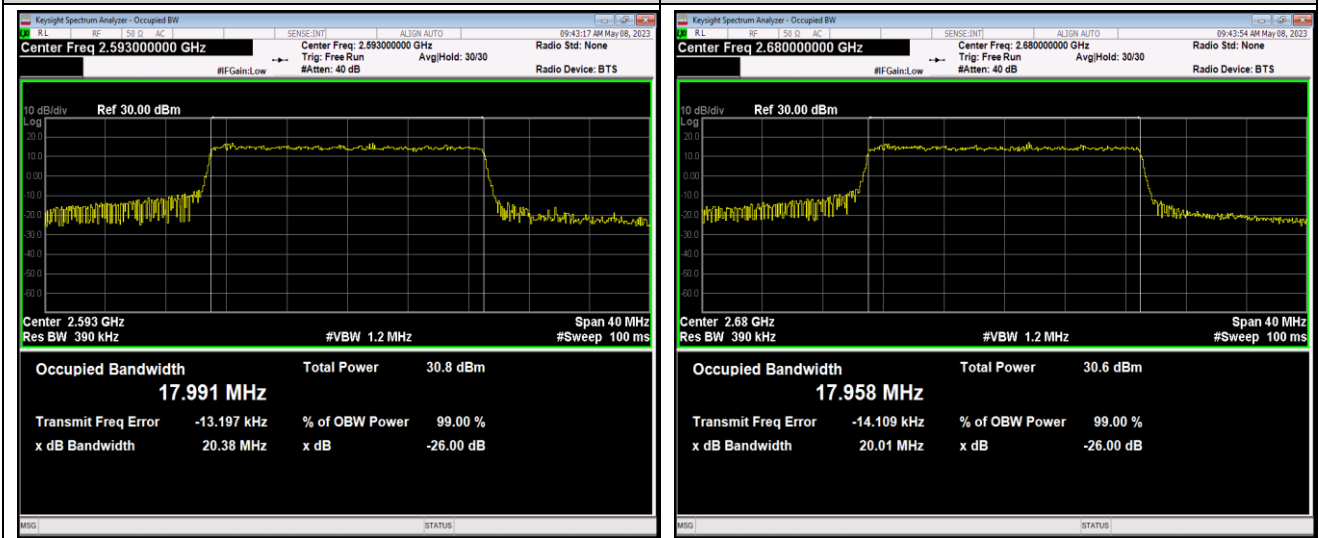

Band41-5MHz-64QAM-39675-25RB#0

Band41-5MHz-64QAM-40620-25RB#0

Band41-15MHz-64QAM-41515-75RB#0

Band41-20MHz-QPSK-39750-100RB#0

Band41-20MHz-QPSK-40620-100RB#0

Band41-20MHz-QPSK-41490-100RB#0

Band41-20MHz-16QAM-39750-100RB#0