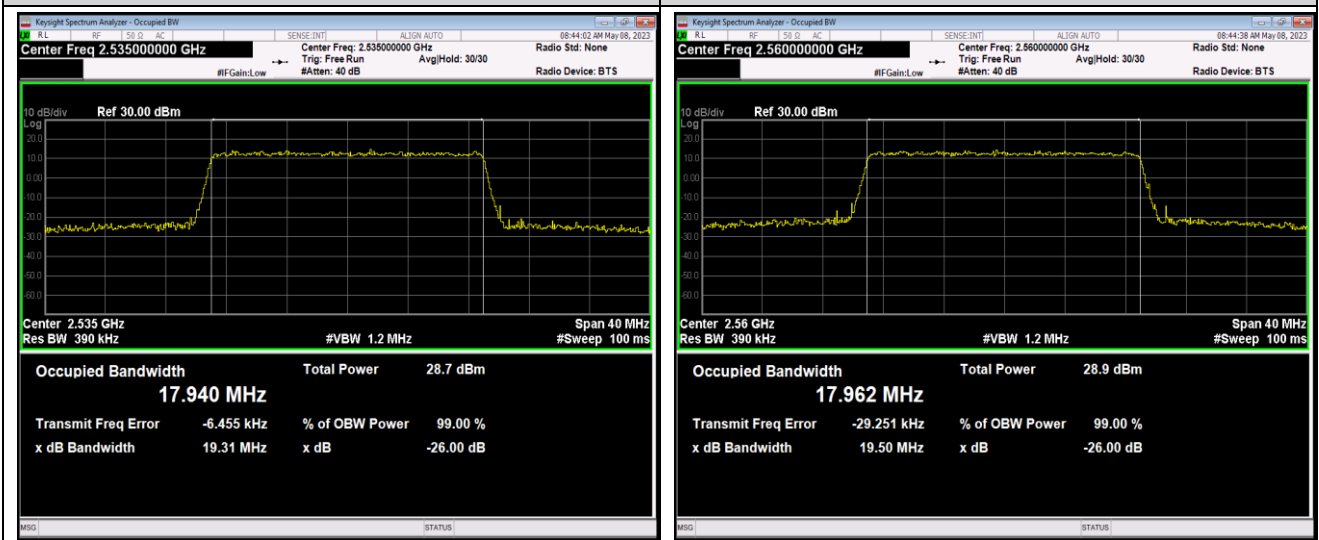

Band7-20MHz-QPSK-21100-100RB#0

Band7-20MHz-QPSK-21350-100RB#0

Band7-20MHz-16QAM-20850-100RB#0

Band7-20MHz-16QAM-21100-100RB#0