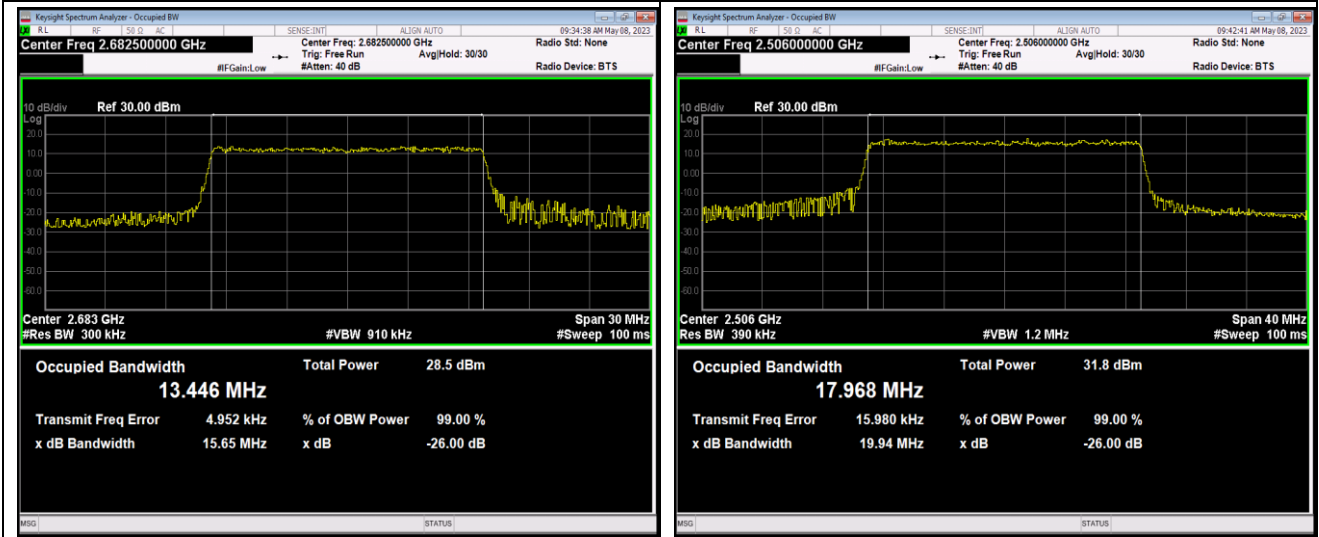

Band41-5MHz-64QAM-39675-25RB#0

Band41-5MHz-64QAM-40620-25RB#0

Band41-15MHz-64QAM-41515-75RB#0

Band41-20MHz-QPSK-39750-100RB#0

Band41-20MHz-QPSK-40620-100RB#0

Band41-20MHz-QPSK-41490-100RB#0

Band41-20MHz-16QAM-39750-100RB#0