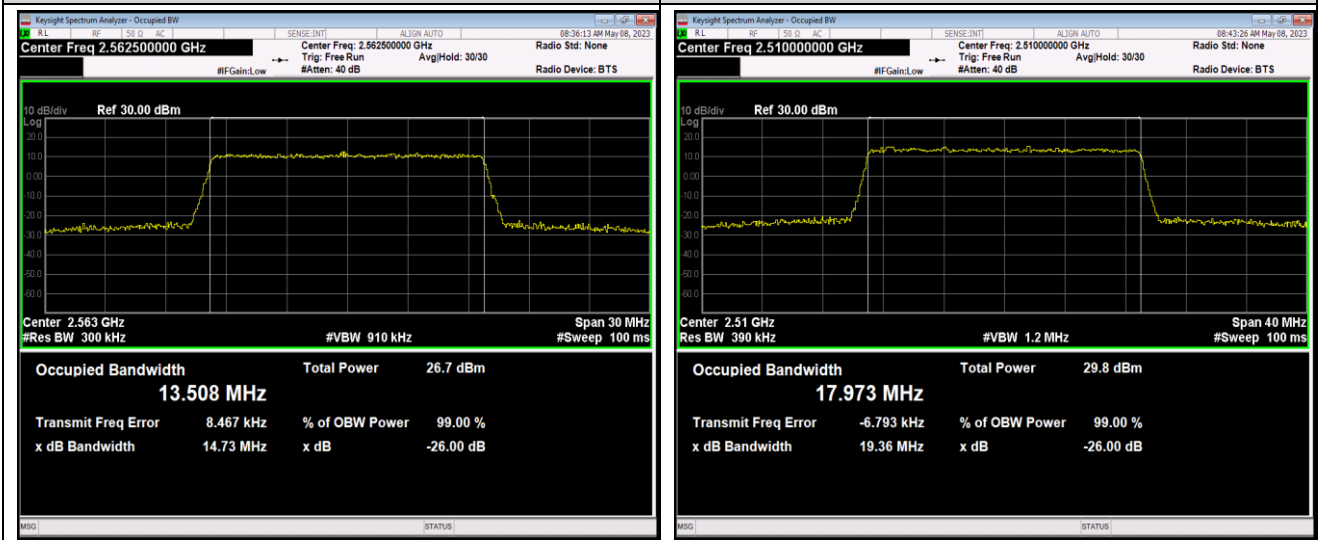

Band7-15MHz-16QAM-20825-75RB#0

Band7-15MHz-16QAM-21100-75RB#0

Band7-15MHz-16QAM-21375-75RB#0

Band7-15MHz-64QAM-20825-75RB#0

Band7-15MHz-64QAM-21100-75RB#0

Band7-15MHz-64QAM-21375-75RB#0

Band7-20MHz-QPSK-20850-100RB#0