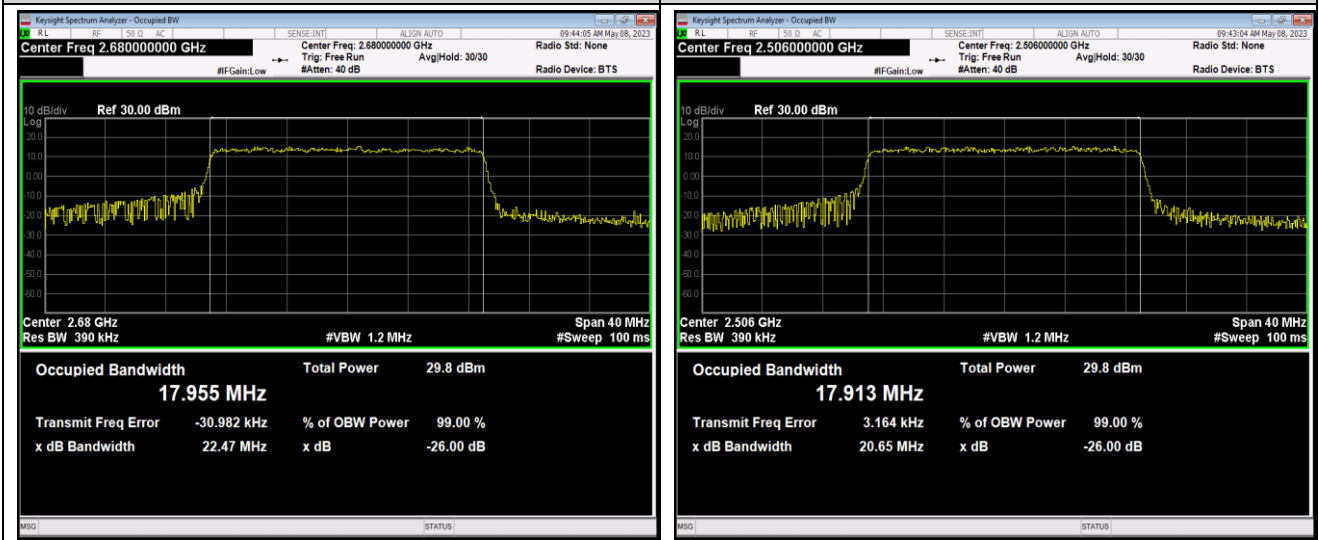

Band41-20MHz-16QAM-41490-100RB#0

Band41-20MHz-64QAM-39750-100RB#0

Band41-20MHz-64QAM-40620-100RB#0

Band41-20MHz-64QAM-41490-100RB#0