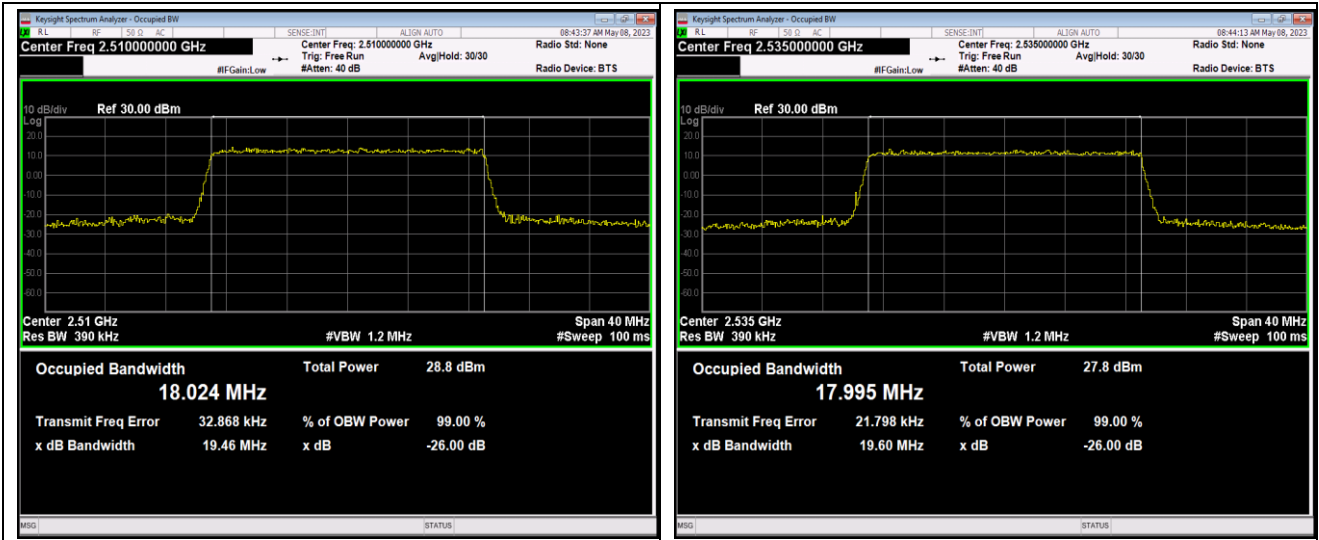

Band7-20MHz-16QAM-20850-100RB#0

Band7-20MHz-16QAM-21100-100RB#0

Band7-20MHz-16QAM-21350-100RB#0

Band7-20MHz-64QAM-20850-100RB#0