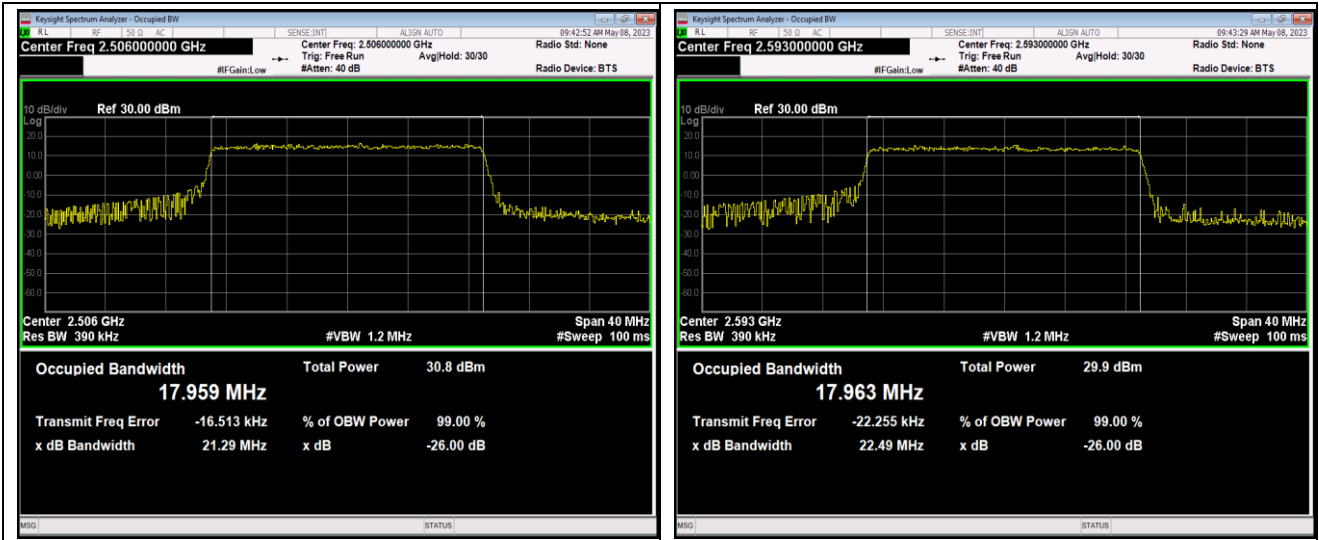

Band41-20MHz-16QAM-39750-100RB#0

Band41-20MHz-16QAM-40620-100RB#0

Band41-20MHz-16QAM-41490-100RB#0

Band41-20MHz-64QAM-39750-100RB#0