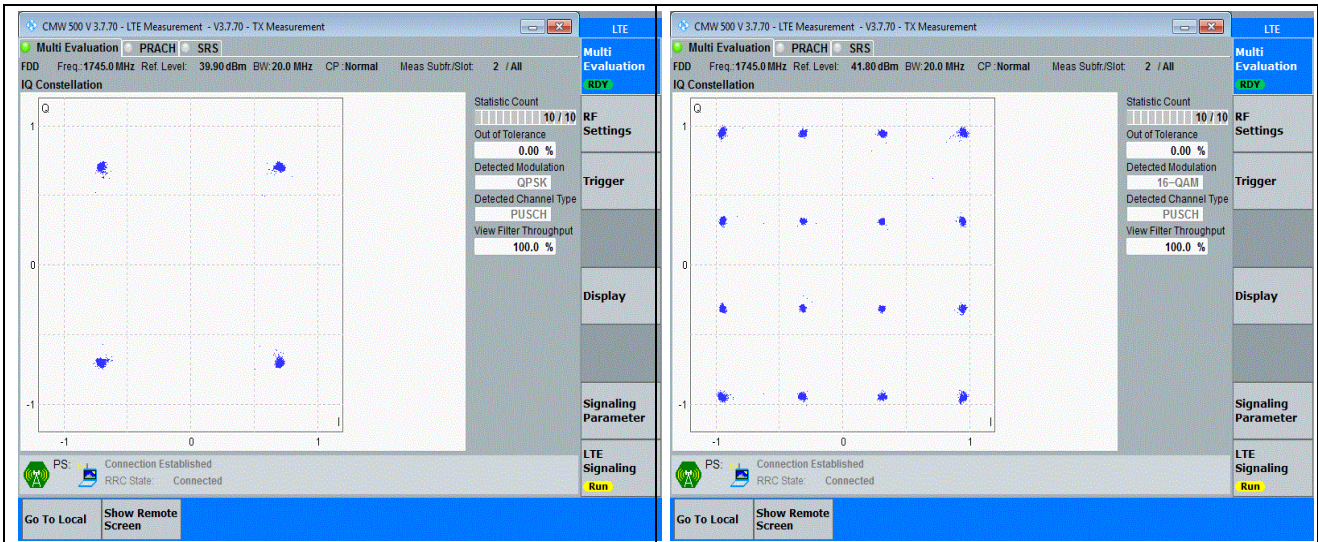

Band66-20MHz-QPSK-132322-100RB#0

Band66-20MHz-16QAM-132322-100RB#0