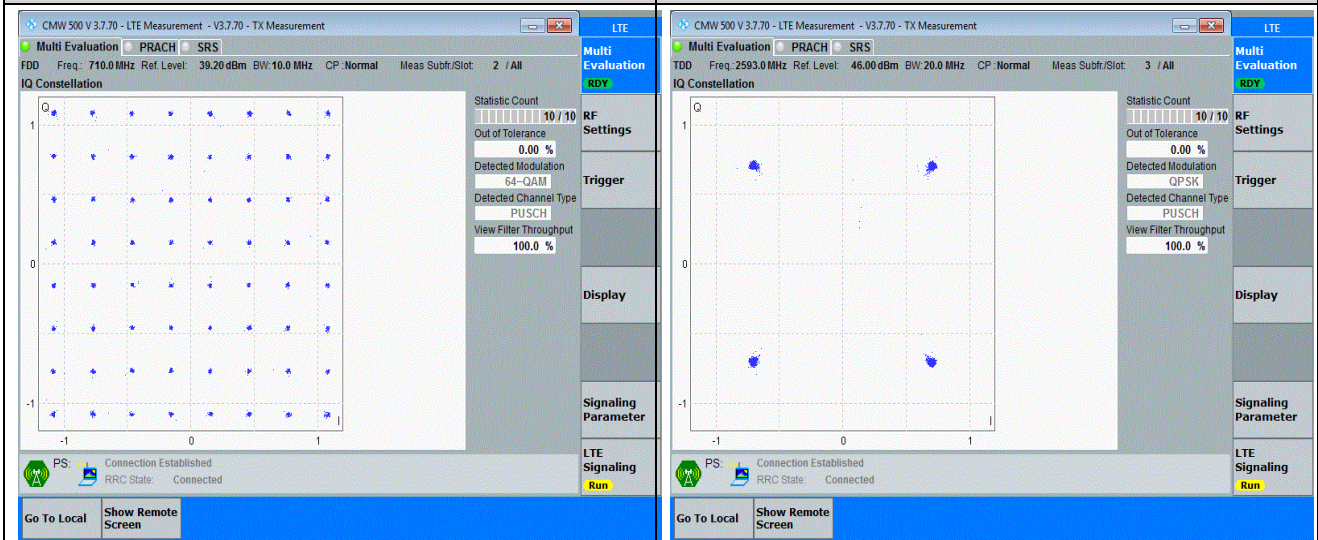

Band17-10MHz-64QAM-23790-50RB#0

Band41-20MHz-QPSK-40620-100RB#0

Band41-20MHz-16QAM-40620-100RB#0

Band41-20MHz-64QAM-40620-100RB#0