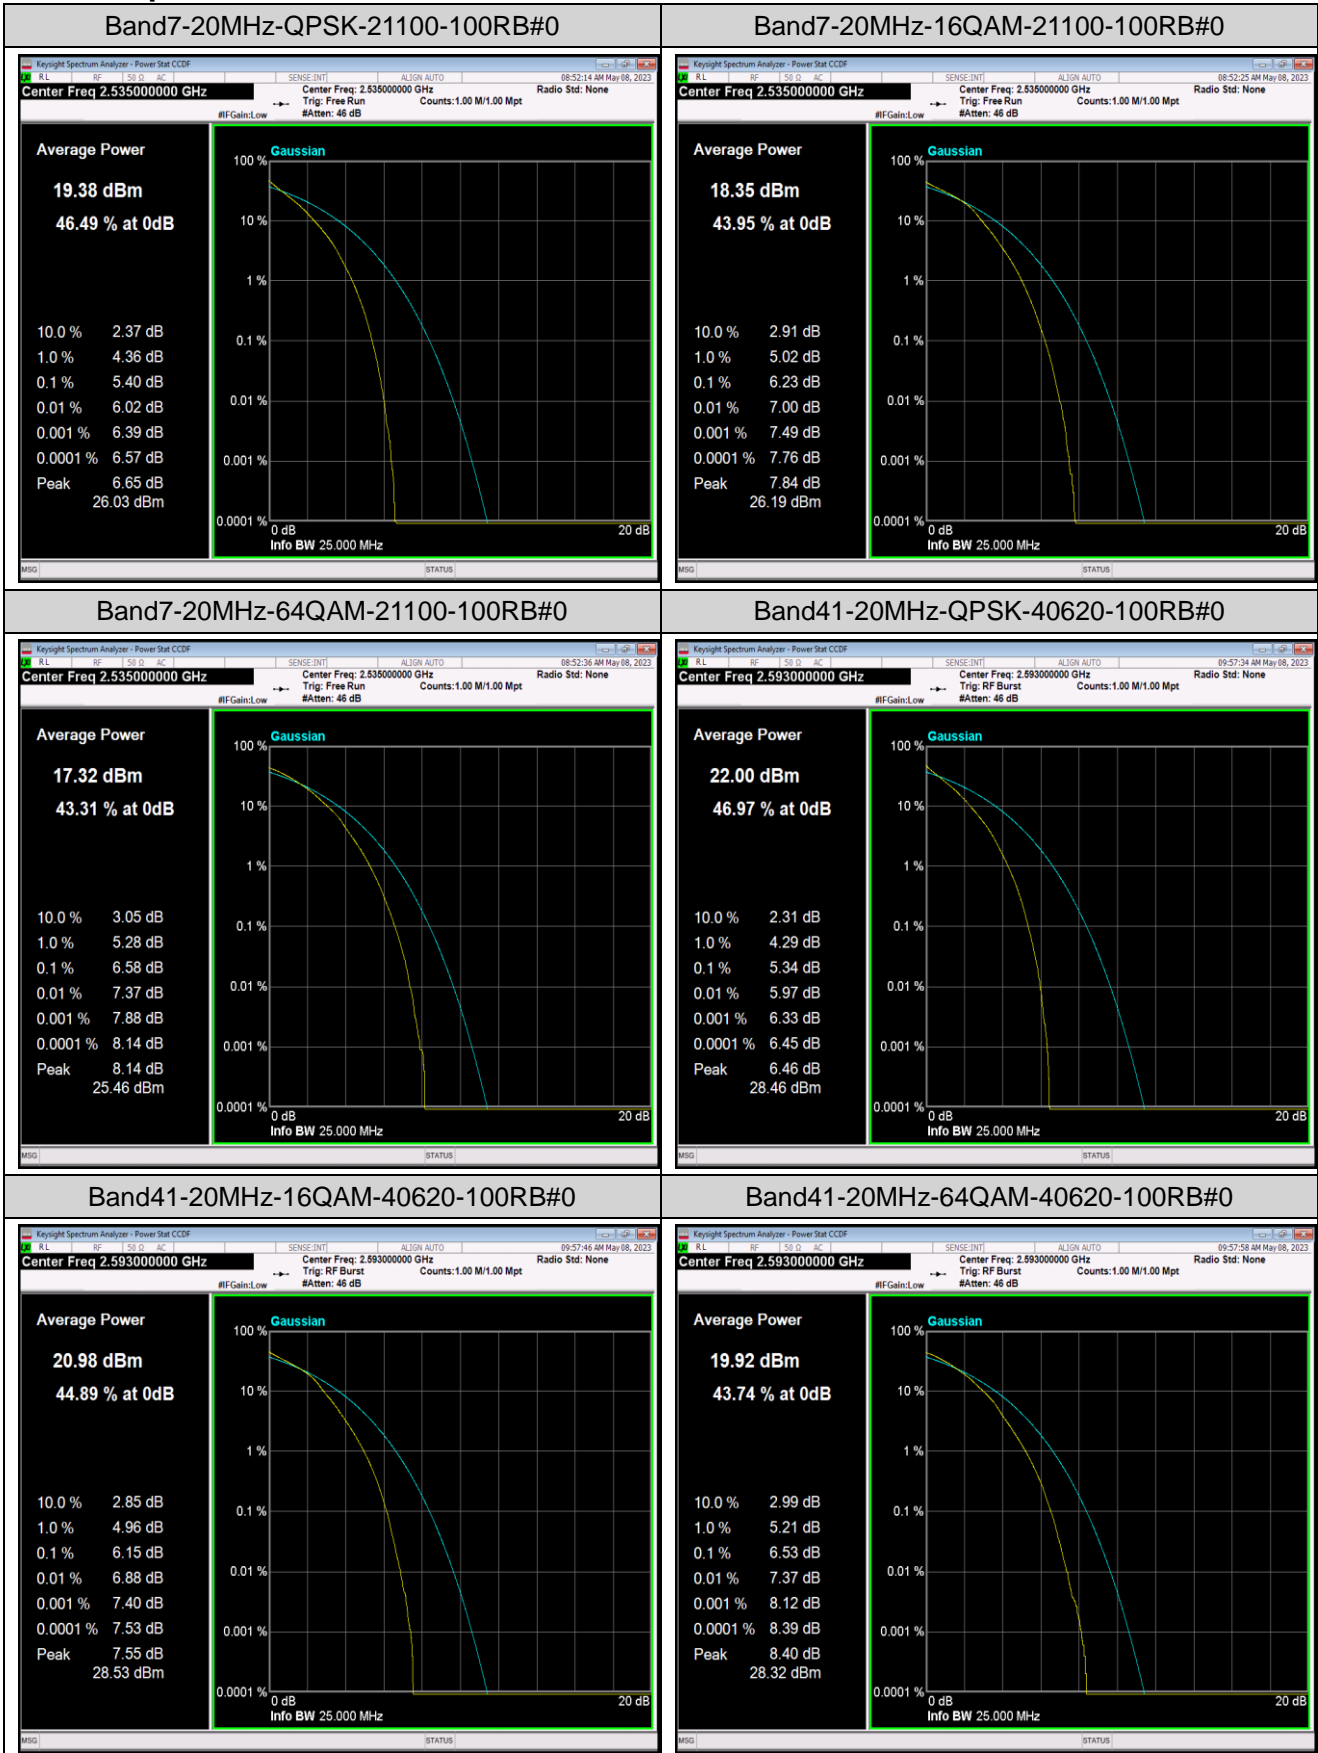

Test Graphs