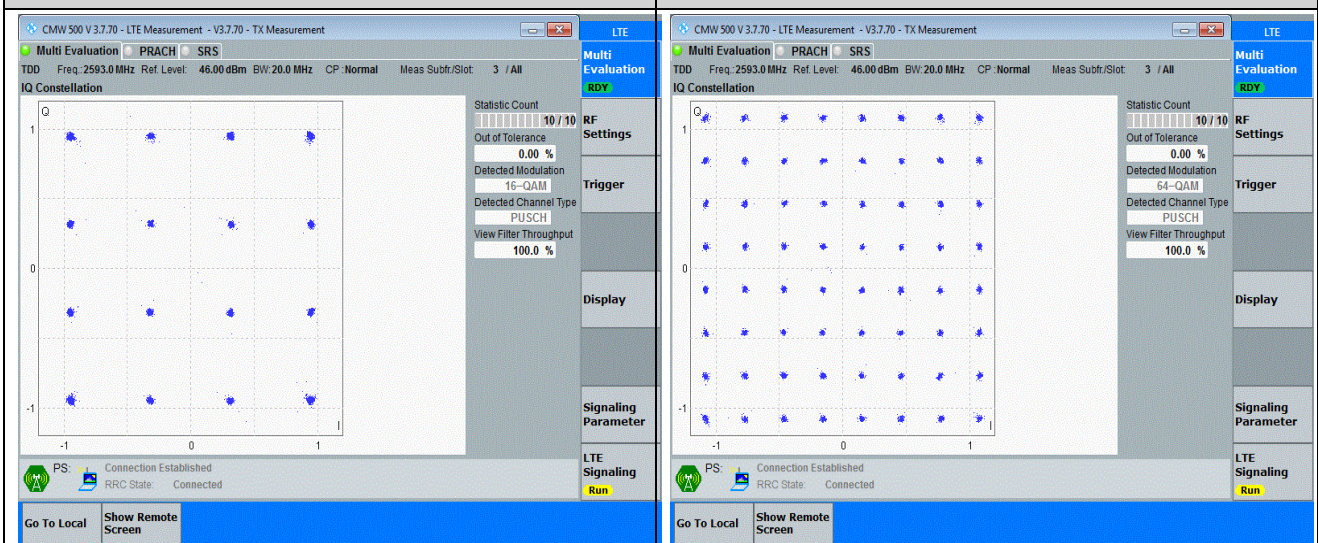

Band41-20MHz-16QAM-40620-100RB#0

Band41-20MHz-64QAM-40620-100RB#0

Band66-20MHz-QPSK-132322-100RB#0

Band66-20MHz-16QAM-132322-100RB#0