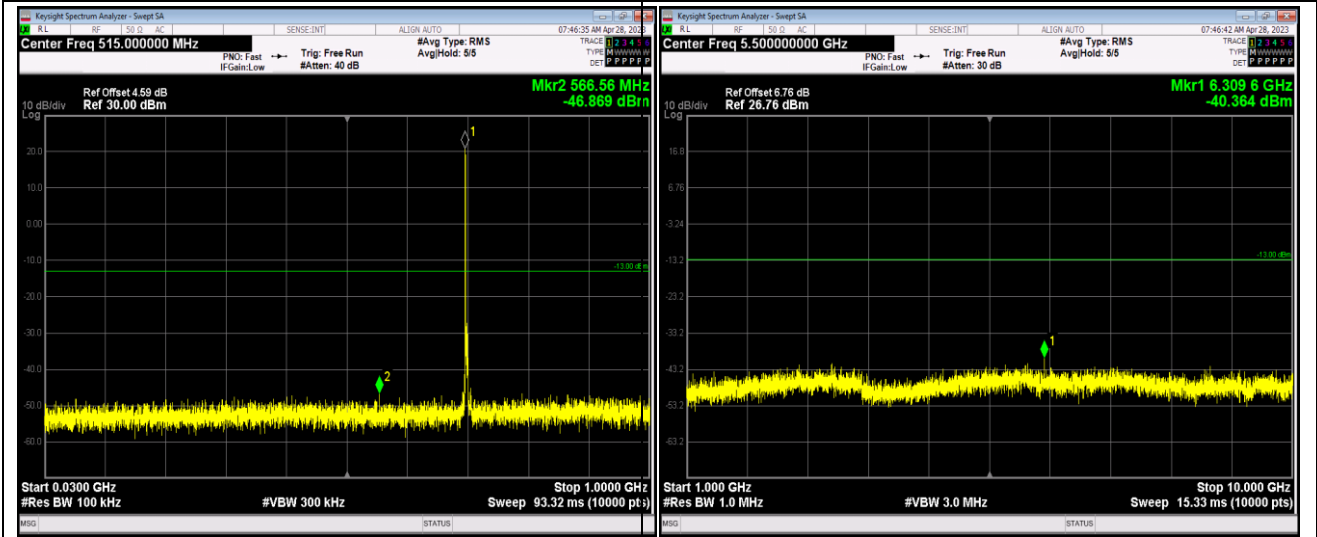

Band17-5MHz-64QAM-23755-1RB#0-Range1:30~1000MHz

Band17-5MHz-64QAM-23790-1RB#0-Range2:1000~10000MHz

Band17-5MHz-64QAM-23755-1RB#0-Range2:1000~10000MHz

Band17-5MHz-64QAM-23790-1RB#0-Range1:30~1000MHz