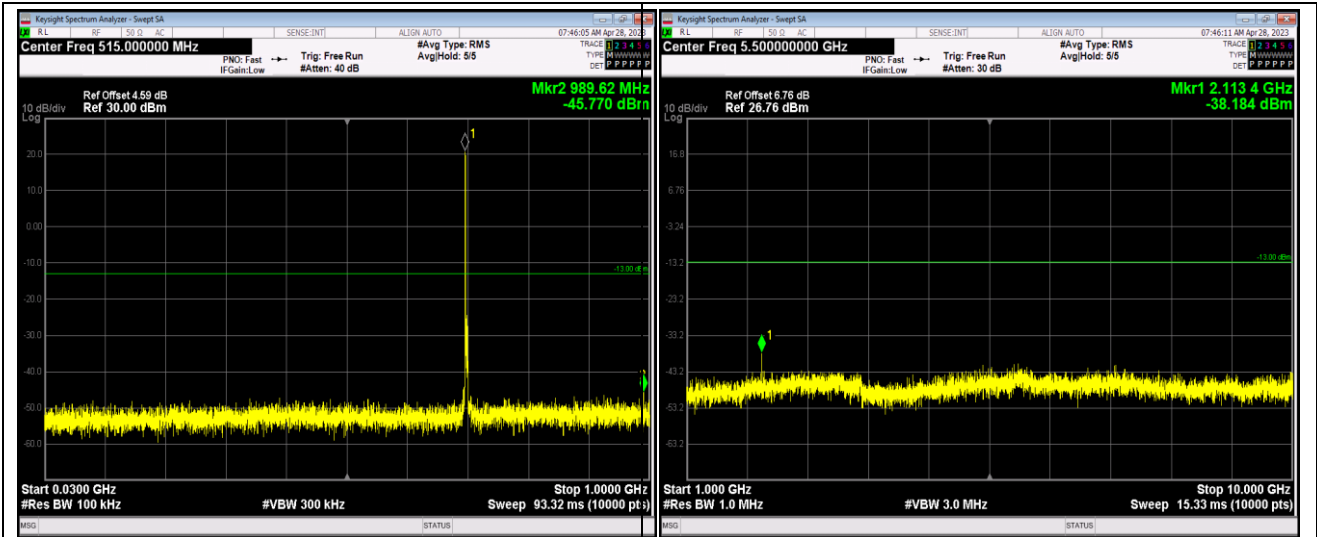

Band17-5MHz-QPSK-23790-1RB#0-Range2:1000~10000MHz

Band17-5MHz-QPSK-23790-1RB#0-Range1:30~1000MHz