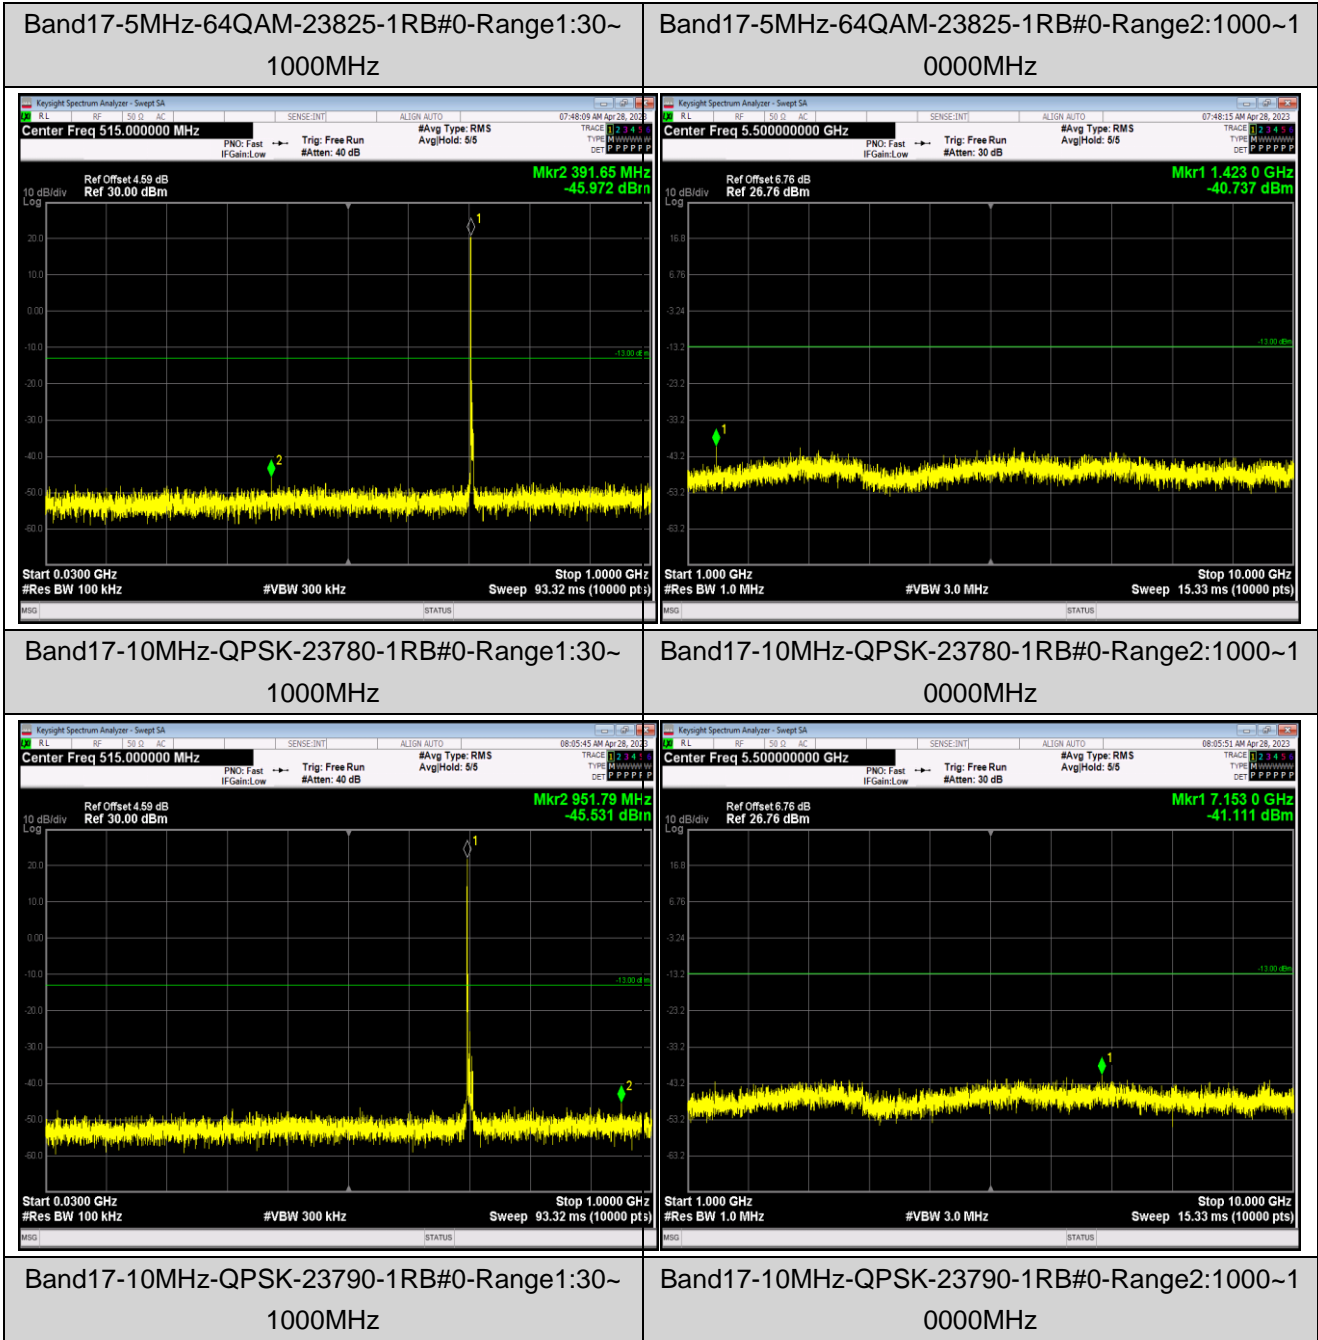

Band12-10MHz-64QAM-23060-1RB#0-Range2:1000~
10000MHz

Band17-5MHz-QPSK-23790-1RB#0-Range1:30~1000MHz

Band17-5MHz-QPSK-23790-1RB#0-Range2:1000~10000MHz

Band17-5MHz-QPSK-23825-1RB#0-Range1:30~1000MHz

Band17-5MHz-QPSK-23825-1RB#0-Range2:1000~10000MHz

Band17-5MHz-64QAM-23755-1RB#0-Range1:30~1000MHz

Band17-5MHz-64QAM-23755-1RB#0-Range2:1000~10000MHz

Band17-5MHz-64QAM-23790-1RB#0-Range1:30~1000MHz

Band17-5MHz-64QAM-23790-1RB#0-Range2:1000~10000MHz

Band17-10MHz-QPSK-23800-1RB#0-Range1:30~1000MHz

Band17-10MHz-QPSK-23800-1RB#0-Range2:1000~10000MHz

Band17-10MHz-16QAM-23780-1RB#0-Range1:30~1000MHz

Band17-10MHz-16QAM-23780-1RB#0-Range2:1000~10000MHz