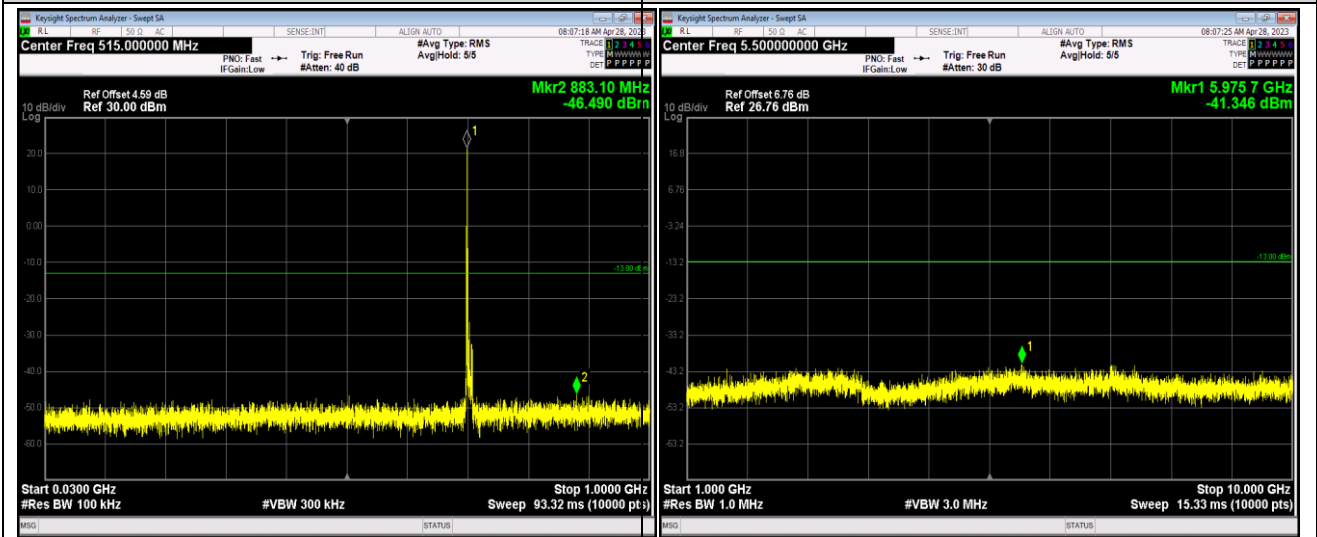

Band17-10MHz-QPSK-23800-1RB#0-Range1:30~1000MHz

Band17-10MHz-16QAM-23780-1RB#0-Range2:1000~10000MHz

Band17-10MHz-QPSK-23800-1RB#0-Range2:1000~10000MHz

Band17-10MHz-16QAM-23780-1RB#0-Range1:30~1000MHz