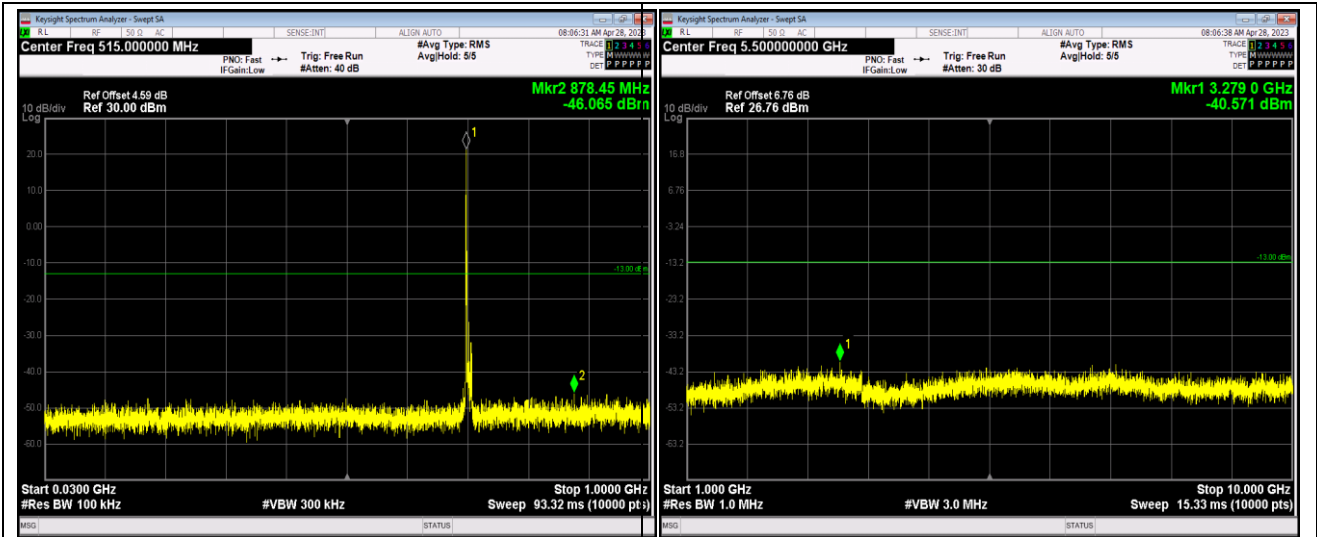

Band17-5MHz-64QAM-23755-1RB#0-Range1:30~1000MHz

Band17-5MHz-64QAM-23755-1RB#0-Range2:1000~10000MHz

Band17-5MHz-64QAM-23790-1RB#0-Range1:30~1000MHz

Band17-5MHz-64QAM-23790-1RB#0-Range2:1000~10000MHz

Band17-10MHz-QPSK-23800-1RB#0-Range1:30~1000MHz