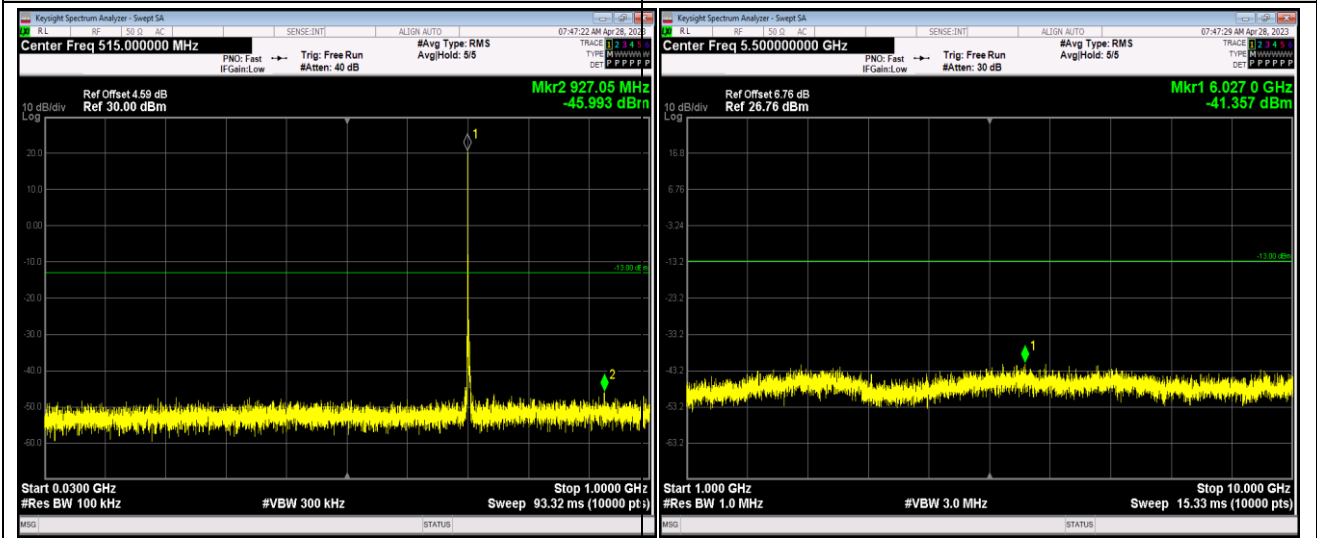

Band17-5MHz-64QAM-23790-1RB#0-Range1:30~1000MHz

Band17-5MHz-64QAM-23790-1RB#0-Range2:1000~10000MHz