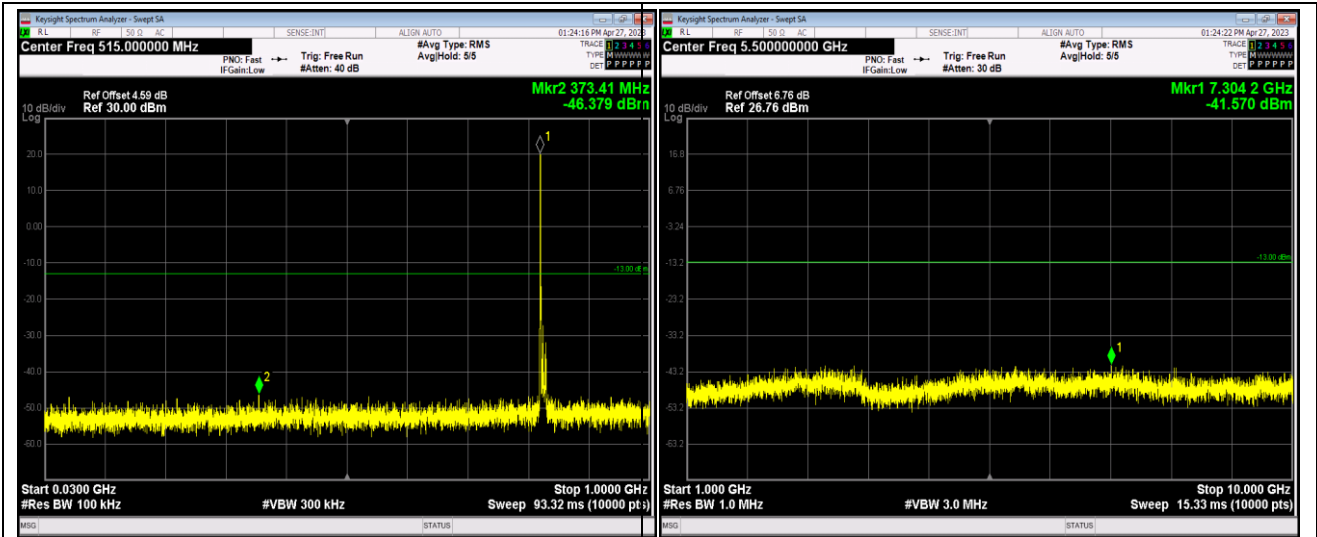

Band5-10MHz-QPSK-20525-1RB#0-Range2:1000~10000MHz

Band5-10MHz-QPSK-20525-1RB#0-Range1:30~1000MHz