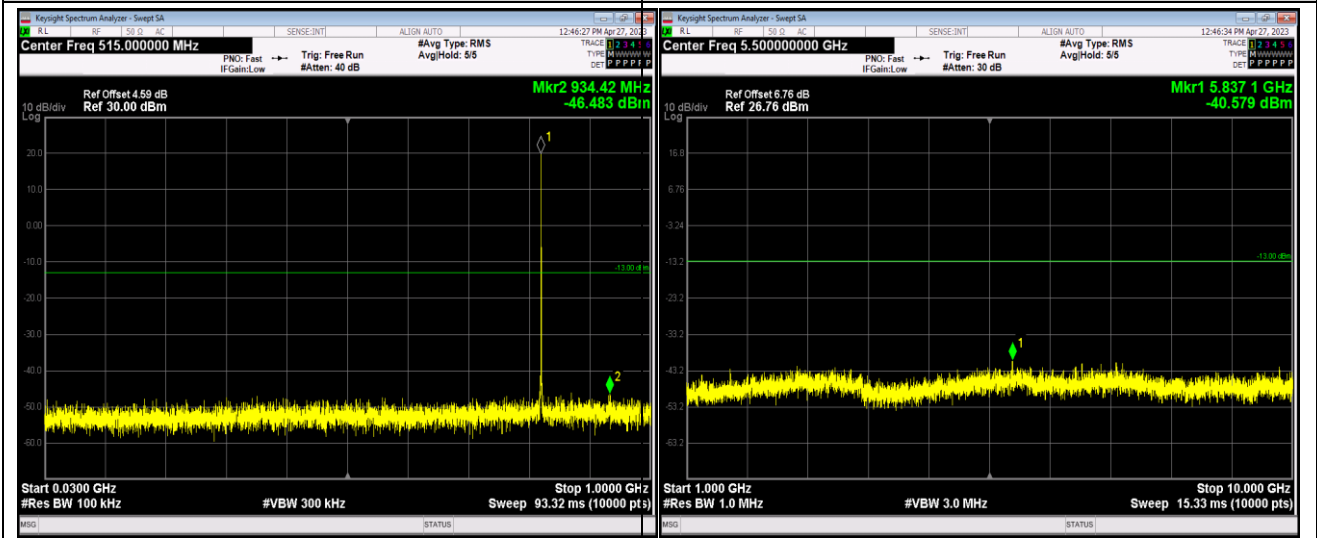

Band5-1.4MHz-64QAM-20407-1RB#0-Range1:30~1000MHz

Band5-1.4MHz-64QAM-20407-1RB#0-Range2:1000~10000MHz