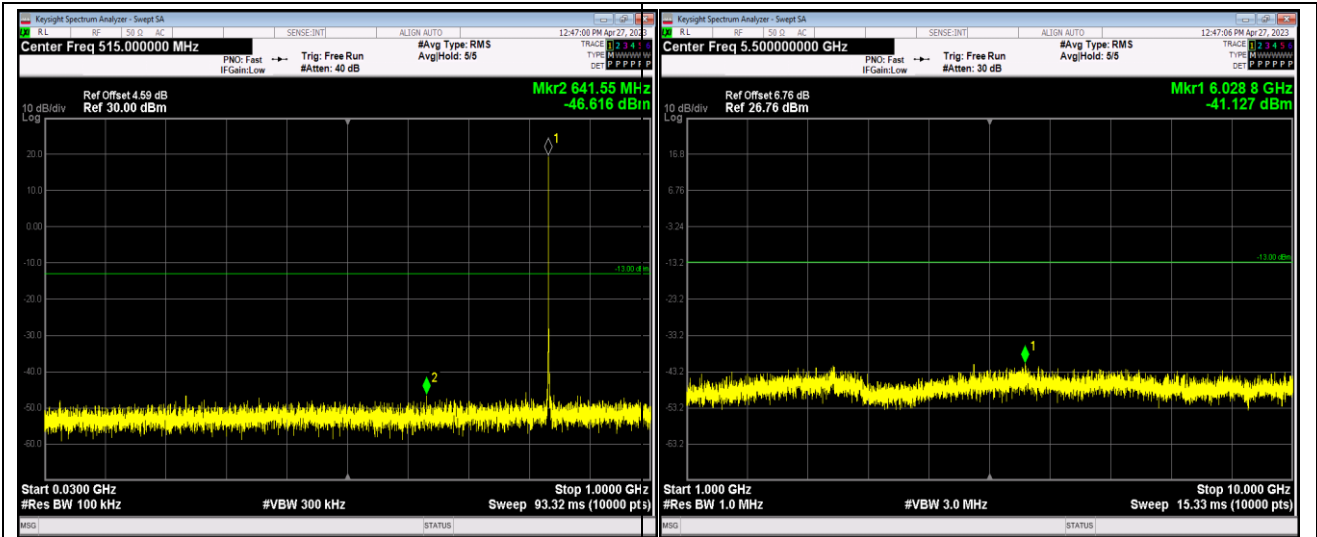

Band5-1.4MHz-16QAM-20643-1RB#0-Range2:1000~10000MHz

Band5-1.4MHz-16QAM-20643-1RB#0-Range1:30~1000MHz