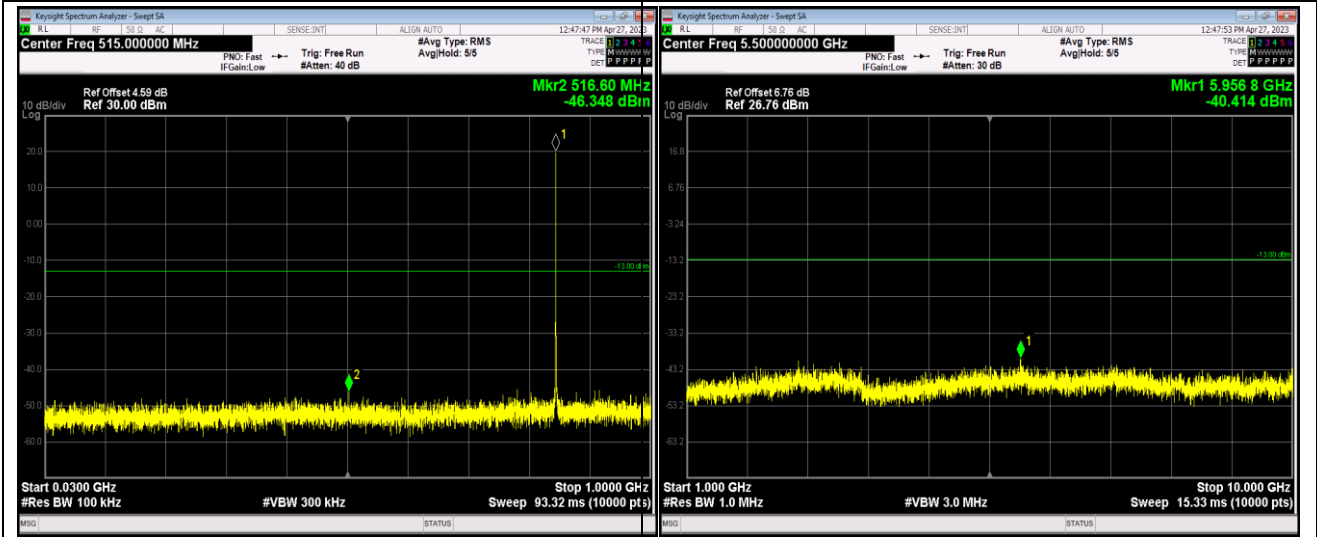

Band5-1.4MHz-QPSK-20525-1RB#0-Range1:30~1000MHz

Band5-1.4MHz-QPSK-20525-1RB#0-Range2:1000~10000MHz

Band5-1.4MHz-16QAM-20643-1RB#0-Range1:30~1000MHz

Band5-1.4MHz-16QAM-20643-1RB#0-Range2:1000~10000MHz

Band5-1.4MHz-64QAM-20407-1RB#0-Range1:30~1000MHz