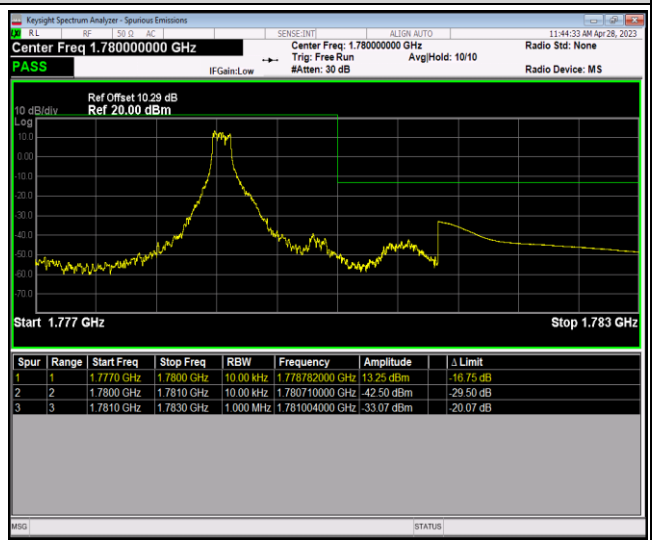

Band66-1.4MHz-16QAM-131979-1RB#5

Band66-1.4MHz-16QAM-131979-6RB#0

Band66-1.4MHz-16QAM-132665-1RB#0

Band66-1.4MHz-16QAM-132665-1RB#5

Band66-1.4MHz-16QAM-132665-6RB#0

Band66-1.4MHz-64QAM-131979-1RB#0

Band66-1.4MHz-64QAM-131979-1RB#5