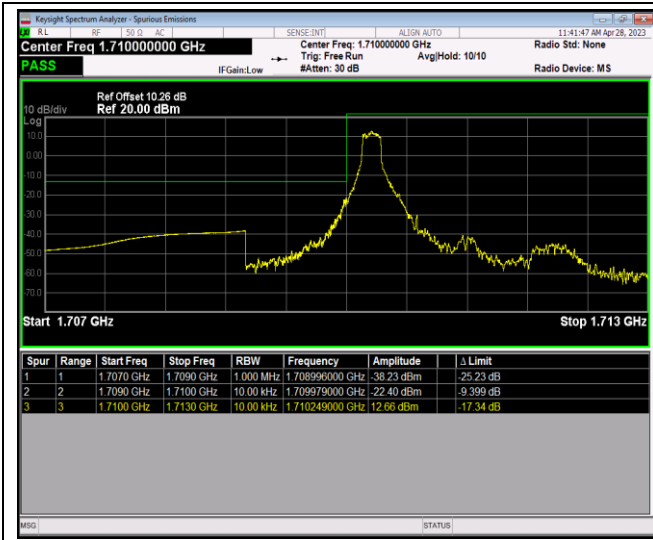

Band66-1.4MHz-16QAM-131979-1RB#5

Band66-1.4MHz-16QAM-131979-6RB#0

Band66-1.4MHz-16QAM-132665-1RB#0

Band66-1.4MHz-16QAM-132665-1RB#5

Band66-1.4MHz-16QAM-132665-6RB#0

Band66-1.4MHz-64QAM-131979-1RB#0

Band66-1.4MHz-64QAM-131979-1RB#5