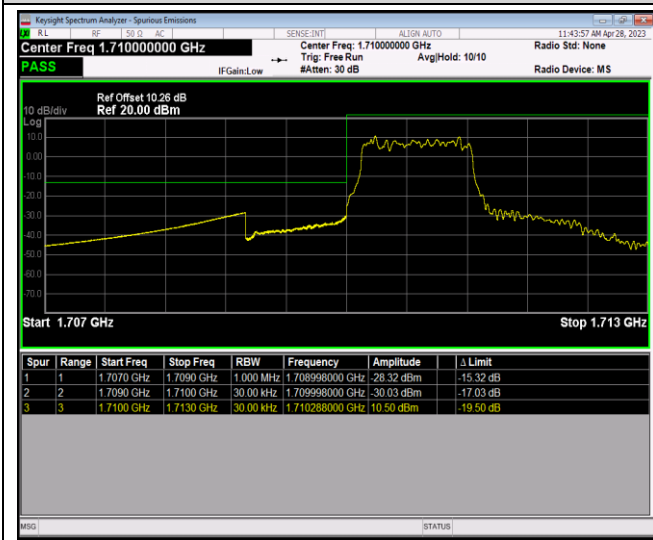

Band66-1.4MHz-64QAM-131979-6RB#0

Band66-1.4MHz-64QAM-132665-1RB#5