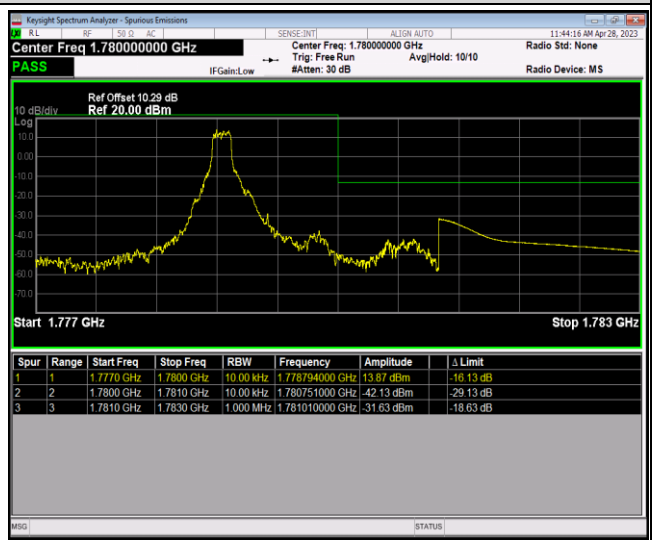

Band66-1.4MHz-QPSK-131979-1RB#0

Band66-1.4MHz-QPSK-131979-1RB#5

Band66-1.4MHz-QPSK-131979-6RB#0

Band66-1.4MHz-QPSK-132665-1RB#0

Band66-1.4MHz-QPSK-132665-1RB#5

Band66-1.4MHz-QPSK-132665-6RB#0

Band66-1.4MHz-16QAM-131979-1RB#0