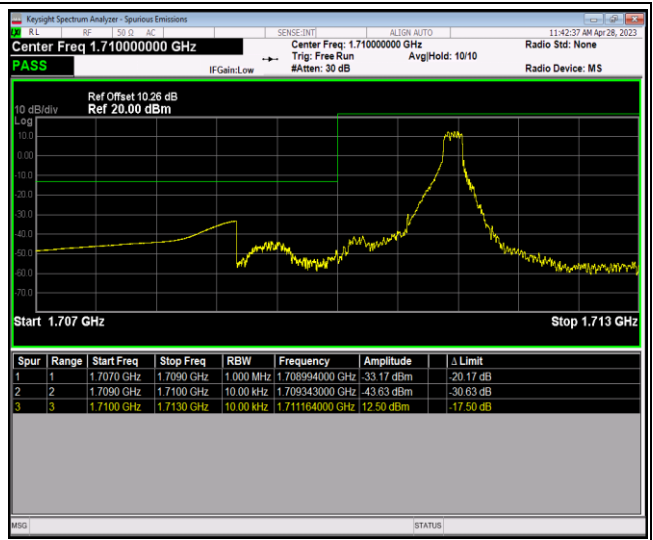

Band66-1.4MHz-64QAM-131979-1RB#5

Band66-1.4MHz-64QAM-132665-1RB#0