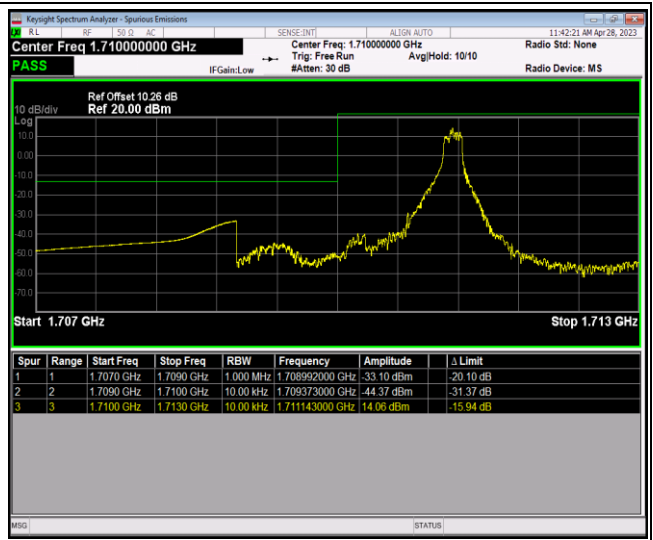

Band66-1.4MHz-16QAM-131979-1RB#5

Band66-1.4MHz-16QAM-132665-1RB#0