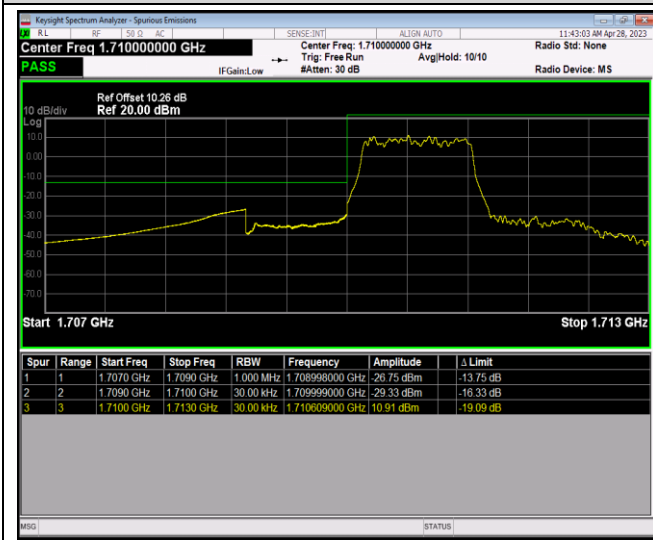

Band66-1.4MHz-QPSK-131979-1RB#0

Band66-1.4MHz-QPSK-131979-1RB#5

Band66-1.4MHz-QPSK-131979-6RB#0

Band66-1.4MHz-QPSK-132665-1RB#0

Band66-1.4MHz-QPSK-132665-1RB#5

Band66-1.4MHz-QPSK-132665-6RB#0

Band66-1.4MHz-16QAM-131979-1RB#0