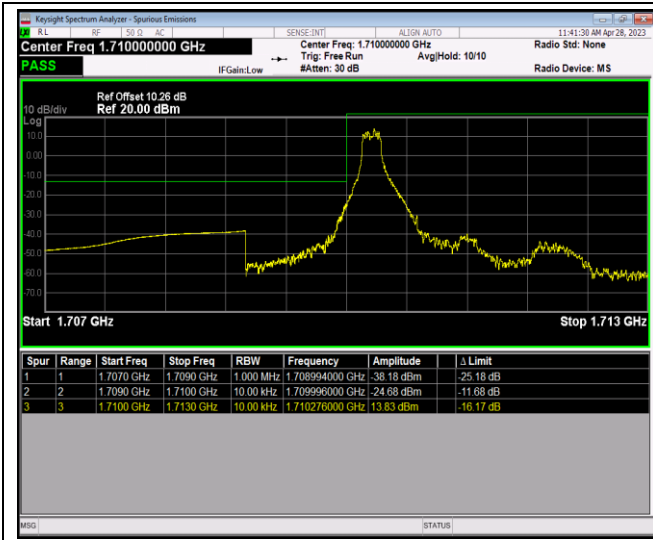

Band66-1.4MHz-16QAM-131979-1RB#0

Band66-1.4MHz-16QAM-131979-6RB#0