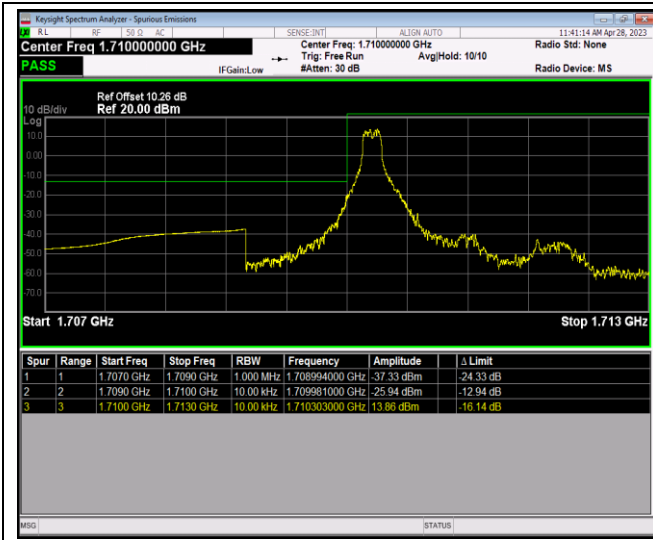

Band66-1.4MHz-QPSK-131979-1RB#0

Band66-1.4MHz-QPSK-131979-6RB#0