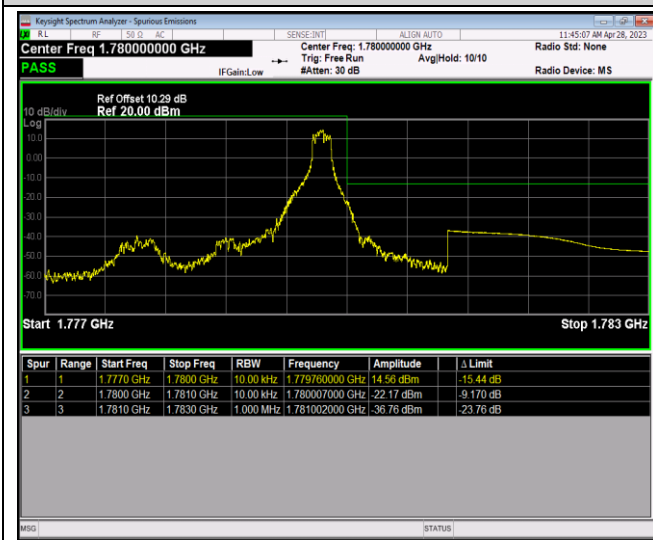

Band66-1.4MHz-QPSK-131979-1RB#0

Band66-1.4MHz-QPSK-131979-1RB#5

Band66-1.4MHz-QPSK-131979-6RB#0

Band66-1.4MHz-QPSK-132665-1RB#0

Band66-1.4MHz-QPSK-132665-1RB#5

Band66-1.4MHz-QPSK-132665-6RB#0

Band66-1.4MHz-16QAM-131979-1RB#0