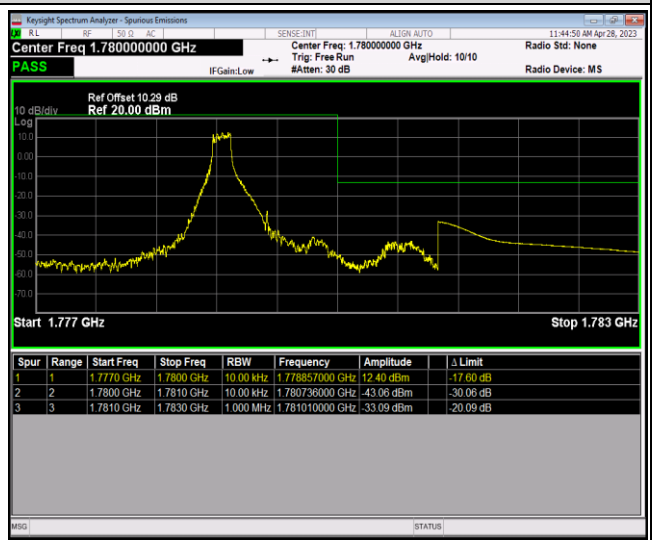

Band66-1.4MHz-64QAM-132665-1RB#0

Band66-1.4MHz-64QAM-132665-6RB#0