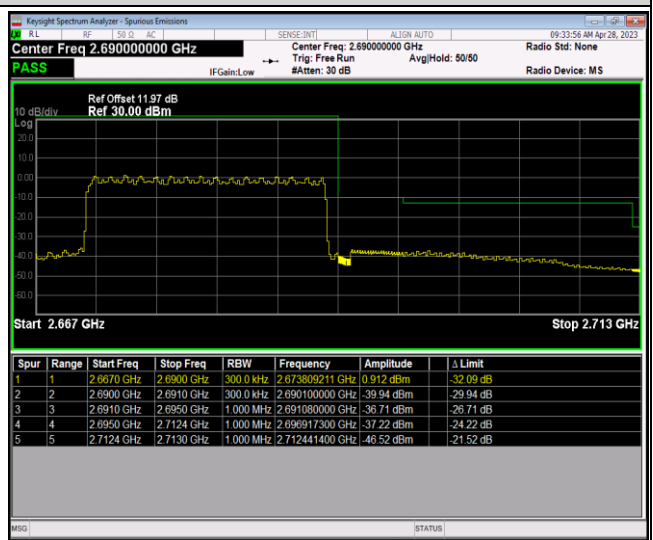

Band41-20MHz-64QAM-41490-100RB#0

Band66-1.4MHz-QPSK-131979-1RB#5