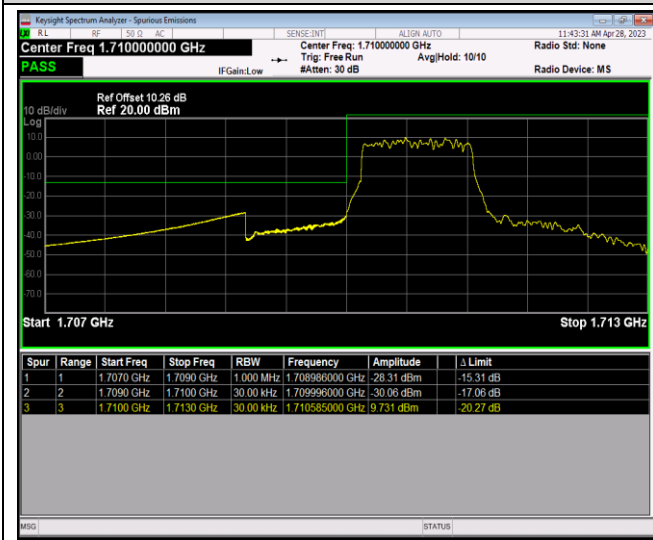

Band66-1.4MHz-16QAM-131979-6RB#0

Band66-1.4MHz-16QAM-132665-1RB#5