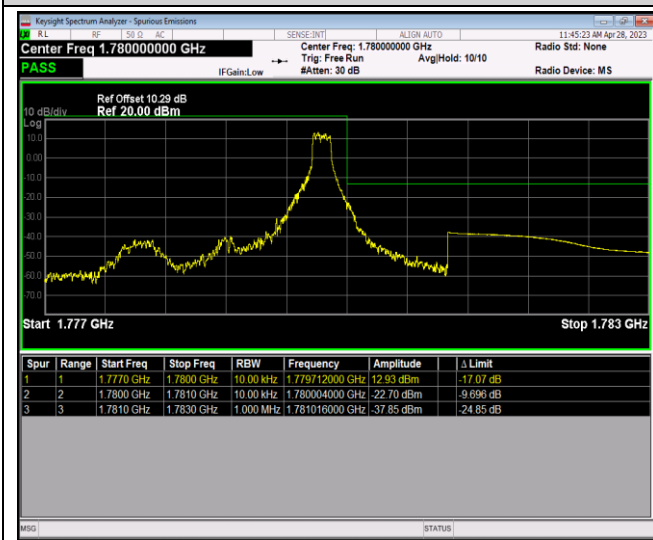

Band66-1.4MHz-16QAM-131979-1RB#5

Band66-1.4MHz-16QAM-131979-6RB#0

Band66-1.4MHz-16QAM-132665-1RB#0

Band66-1.4MHz-16QAM-132665-1RB#5

Band66-1.4MHz-16QAM-132665-6RB#0

Band66-1.4MHz-64QAM-131979-1RB#0

Band66-1.4MHz-64QAM-131979-1RB#5