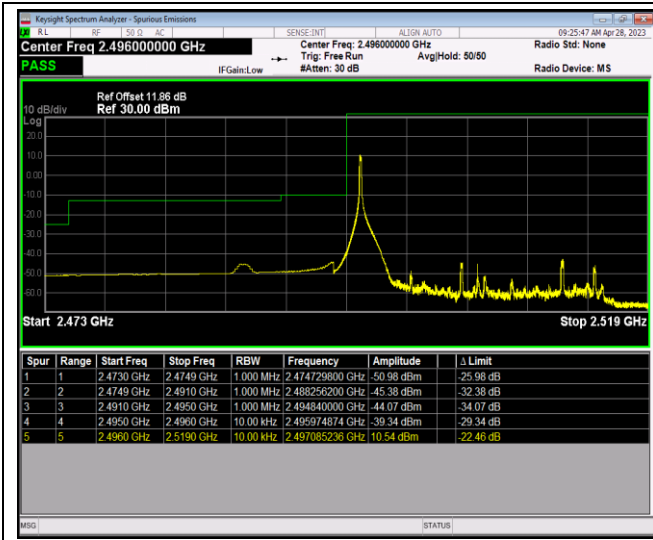

Band41-20MHz-64QAM-39750-1RB#0

Band41-20MHz-64QAM-39750-100RB#0