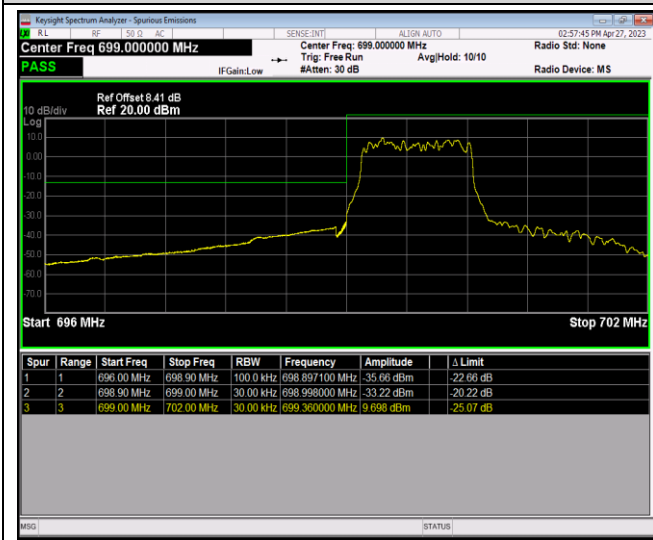

Band12-1.4MHz-64QAM-23017-6RB#0

Band12-1.4MHz-64QAM-23173-1RB#0

Band12-1.4MHz-64QAM-23173-1RB#5

Band12-1.4MHz-64QAM-23173-6RB#0

Band12-10MHz-QPSK-23060-1RB#0

Band12-10MHz-QPSK-23060-1RB#49

Band12-10MHz-QPSK-23060-50RB#0