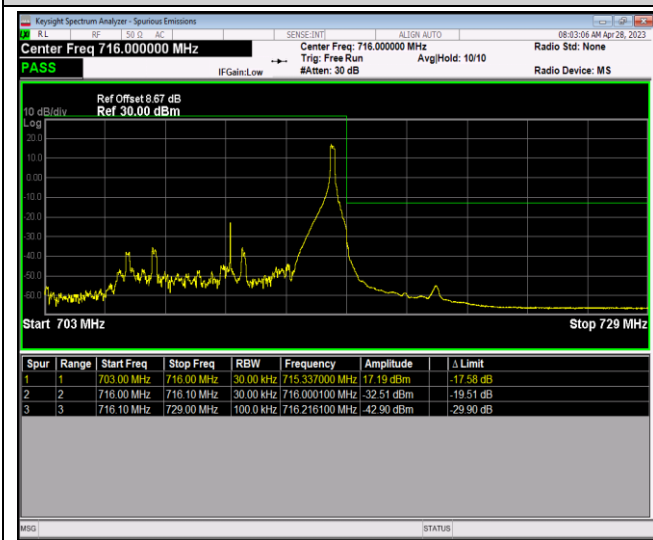

Band17-10MHz-QPSK-23780-50RB#0

Band17-10MHz-QPSK-23800-1RB#0

Band17-10MHz-QPSK-23800-1RB#49

Band17-10MHz-QPSK-23800-50RB#0

Band17-10MHz-16QAM-23780-1RB#0

Band17-10MHz-16QAM-23780-1RB#49

Band17-10MHz-16QAM-23780-50RB#0