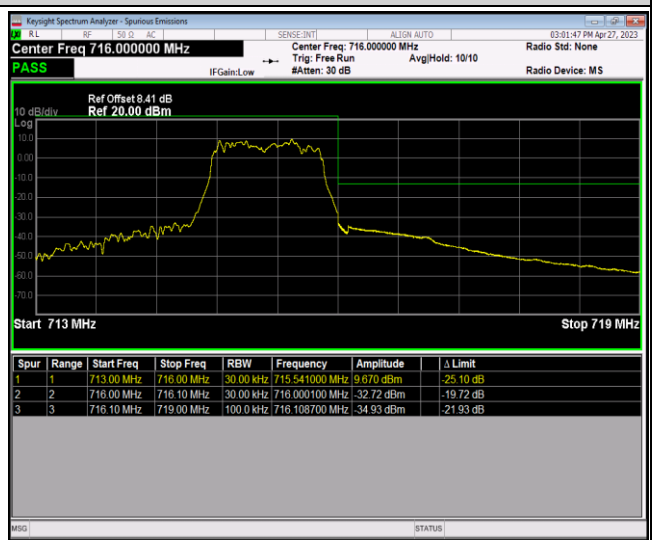

Band12-1.4MHz-64QAM-23017-6RB#0

Band12-1.4MHz-64QAM-23173-1RB#0

Band12-1.4MHz-64QAM-23173-1RB#5

Band12-1.4MHz-64QAM-23173-6RB#0

Band12-10MHz-QPSK-23060-1RB#0

Band12-10MHz-QPSK-23060-1RB#49

Band12-10MHz-QPSK-23060-50RB#0