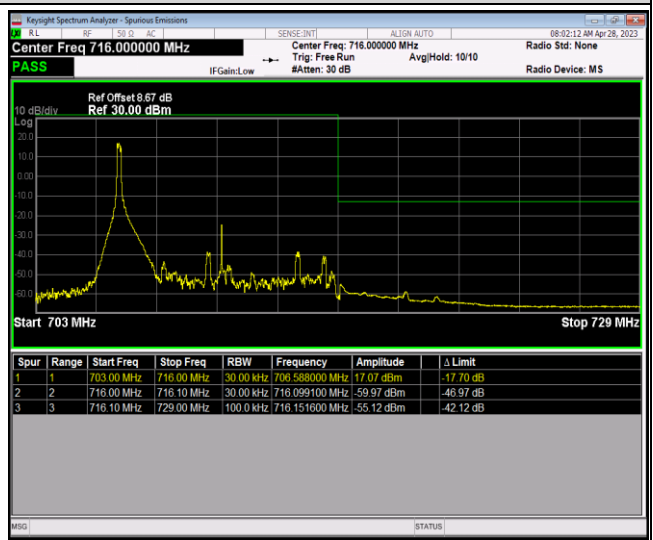

Band17-10MHz-16QAM-23800-1RB#0

Band17-10MHz-16QAM-23800-50RB#0