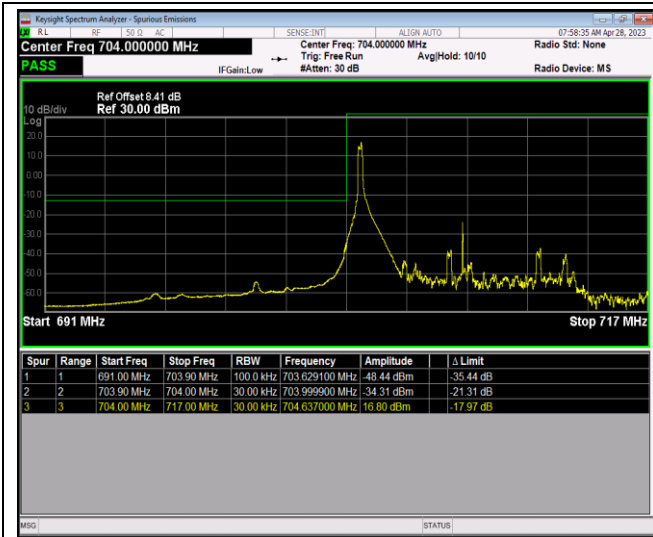

Band17-10MHz-16QAM-23800-1RB#0

Band17-10MHz-16QAM-23800-1RB#49

Band17-10MHz-16QAM-23800-50RB#0

Band17-10MHz-64QAM-23780-1RB#0

Band17-10MHz-64QAM-23780-1RB#49

Band17-10MHz-64QAM-23780-50RB#0

Band17-10MHz-64QAM-23800-1RB#0