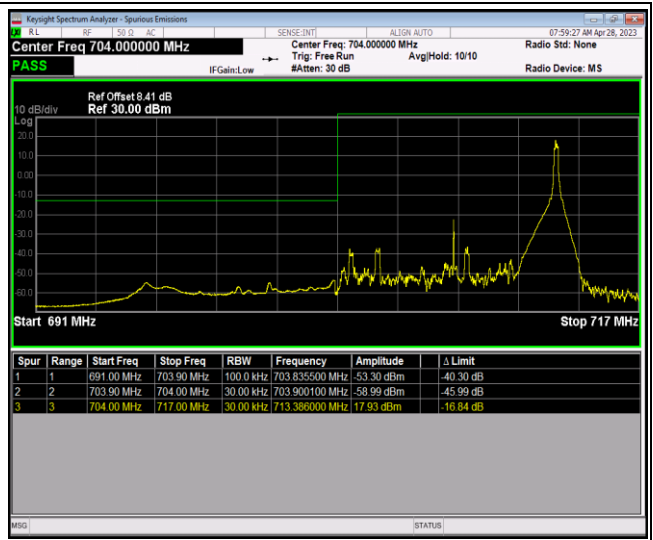

Band17-10MHz-QPSK-23780-50RB#0

Band17-10MHz-QPSK-23800-1RB#0

Band17-10MHz-QPSK-23800-1RB#49

Band17-10MHz-QPSK-23800-50RB#0

Band17-10MHz-16QAM-23780-1RB#0

Band17-10MHz-16QAM-23780-1RB#49

Band17-10MHz-16QAM-23780-50RB#0