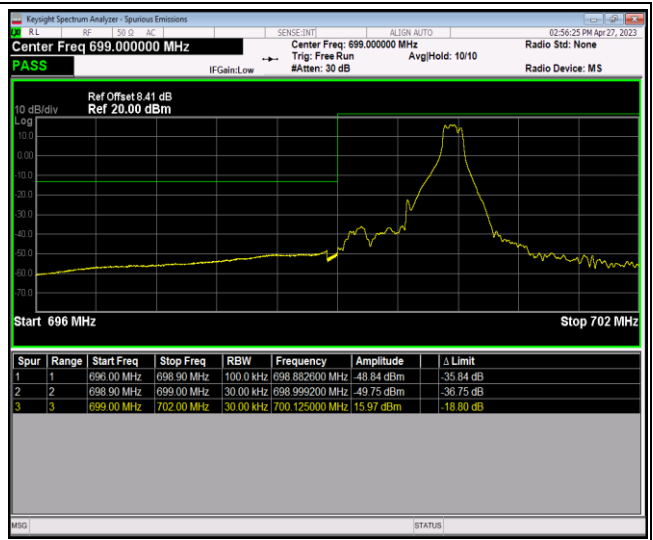

Band12-1.4MHz-64QAM-23017-6RB#0

Band12-1.4MHz-64QAM-23173-1RB#0

Band12-1.4MHz-64QAM-23173-1RB#5

Band12-1.4MHz-64QAM-23173-6RB#0

Band12-10MHz-QPSK-23060-1RB#0

Band12-10MHz-QPSK-23060-1RB#49

Band12-10MHz-QPSK-23060-50RB#0