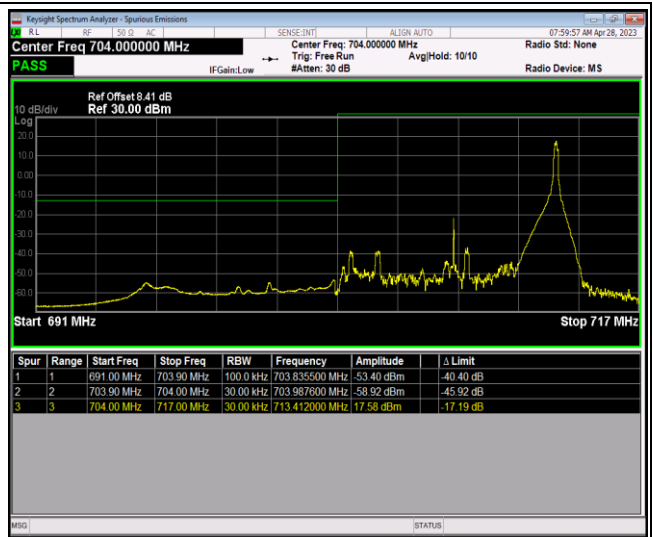

Band17-10MHz-16QAM-23800-1RB#0

Band17-10MHz-16QAM-23800-1RB#49

Band17-10MHz-16QAM-23800-50RB#0

Band17-10MHz-64QAM-23780-1RB#0

Band17-10MHz-64QAM-23780-1RB#49

Band17-10MHz-64QAM-23780-50RB#0

Band17-10MHz-64QAM-23800-1RB#0