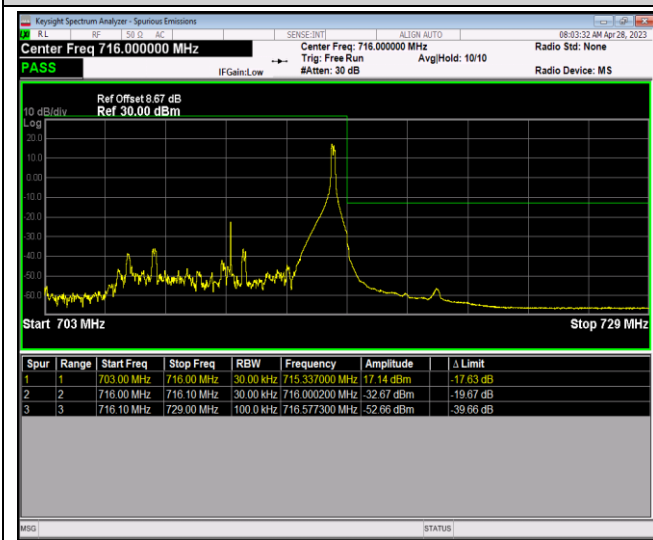

Band17-10MHz-16QAM-23800-1RB#49

Band17-10MHz-64QAM-23780-1RB#0