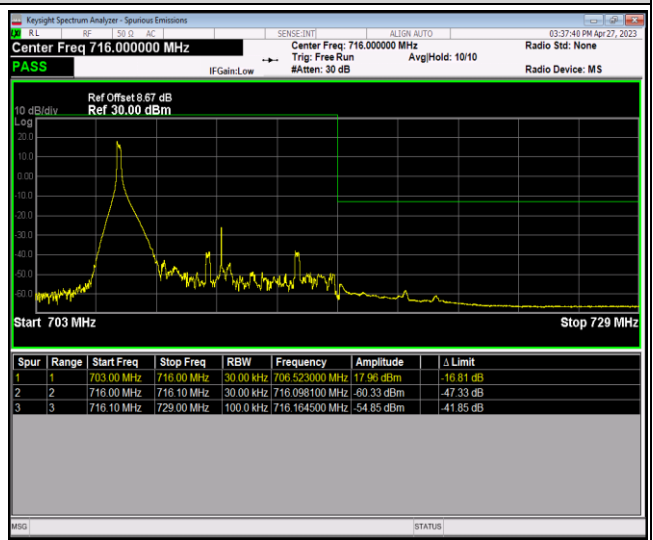

Band12-10MHz-QPSK-23130-1RB#0

Band12-10MHz-QPSK-23130-50RB#0