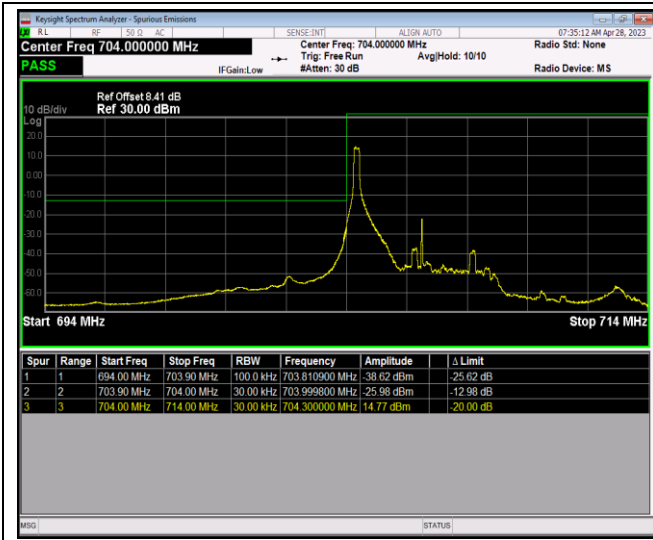

Band17-5MHz-QPSK-23755-1RB#0

Band17-5MHz-QPSK-23755-25RB#0