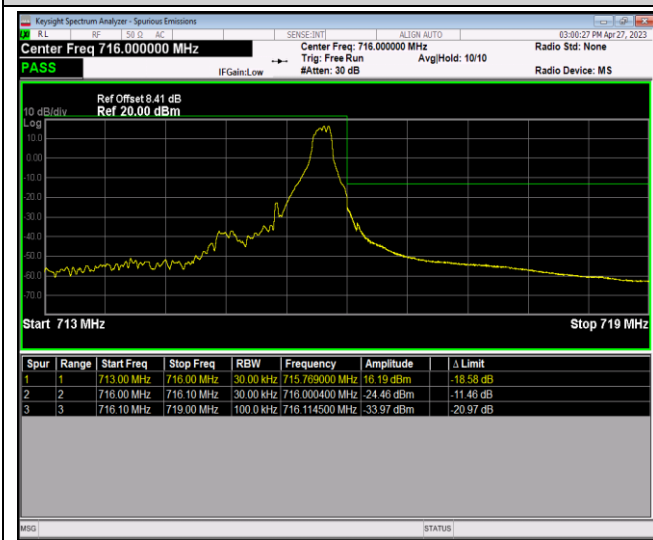

Band12-1.4MHz-64QAM-23017-6RB#0

Band12-1.4MHz-64QAM-23173-1RB#0

Band12-1.4MHz-64QAM-23173-1RB#5

Band12-1.4MHz-64QAM-23173-6RB#0

Band12-10MHz-QPSK-23060-1RB#0

Band12-10MHz-QPSK-23060-1RB#49

Band12-10MHz-QPSK-23060-50RB#0