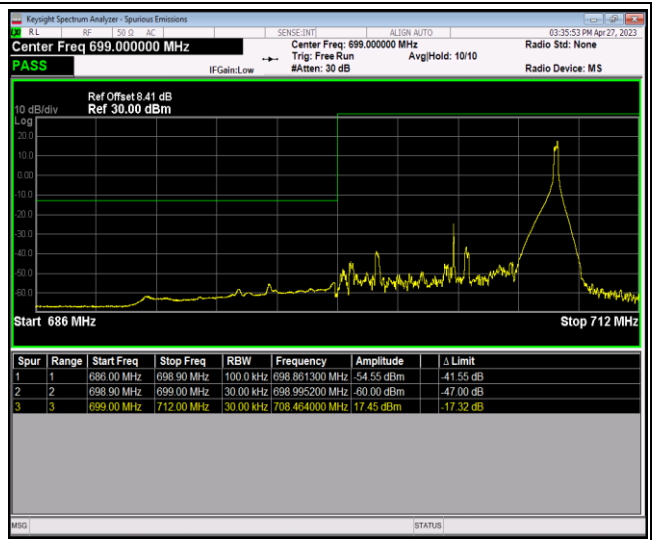

Band12-10MHz-16QAM-23130-1RB#49

Band12-10MHz-16QAM-23130-50RB#0

Band12-10MHz-64QAM-23060-1RB#0

Band12-10MHz-64QAM-23060-1RB#49

Band12-10MHz-64QAM-23060-50RB#0

Band12-10MHz-64QAM-23130-1RB#0

Band12-10MHz-64QAM-23130-1RB#49