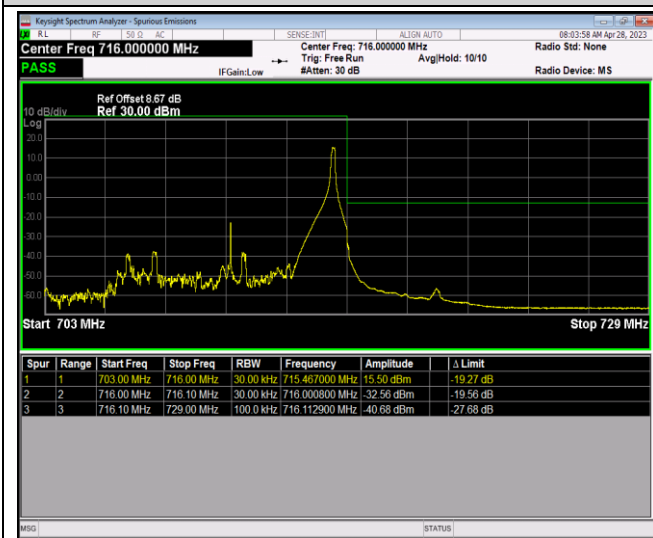

Band17-10MHz-64QAM-23800-1RB#49

Band41-5MHz-QPSK-39675-1RB#0