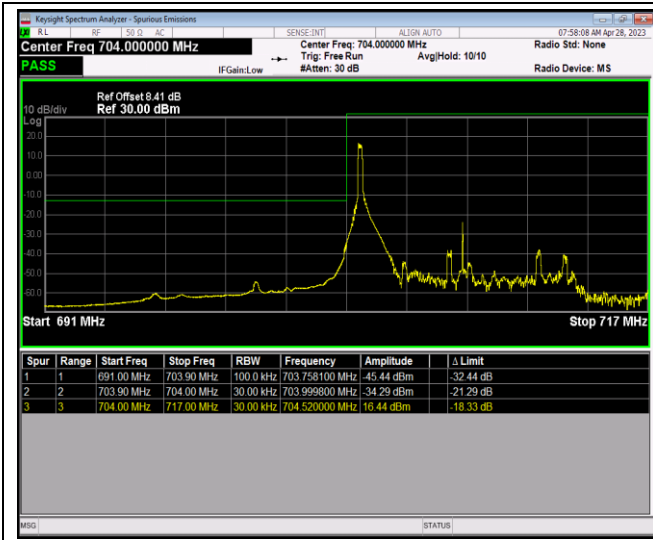

Band17-10MHz-QPSK-23780-50RB#0

Band17-10MHz-QPSK-23800-1RB#0

Band17-10MHz-QPSK-23800-1RB#49

Band17-10MHz-QPSK-23800-50RB#0

Band17-10MHz-16QAM-23780-1RB#0

Band17-10MHz-16QAM-23780-1RB#49

Band17-10MHz-16QAM-23780-50RB#0