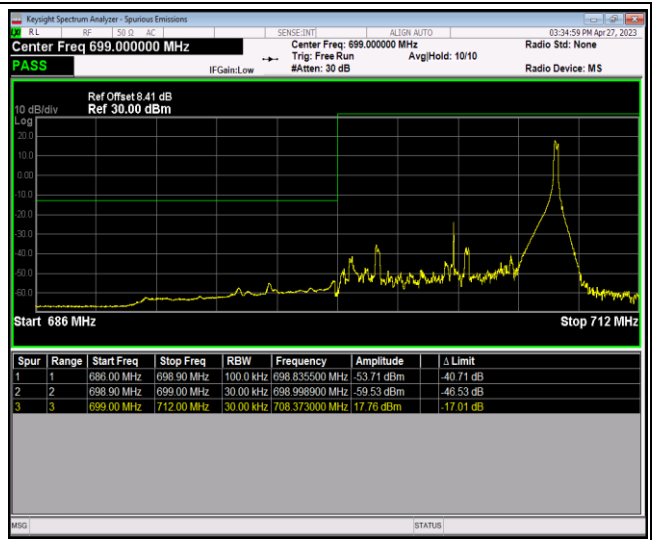

Band12-1.4MHz-64QAM-23017-6RB#0

Band12-1.4MHz-64QAM-23173-1RB#0

Band12-1.4MHz-64QAM-23173-1RB#5

Band12-1.4MHz-64QAM-23173-6RB#0

Band12-10MHz-QPSK-23060-1RB#0

Band12-10MHz-QPSK-23060-1RB#49

Band12-10MHz-QPSK-23060-50RB#0