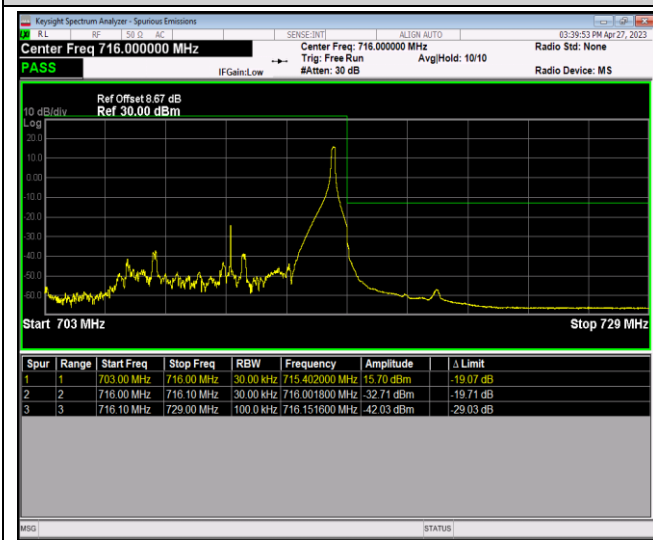

Band12-10MHz-64QAM-23130-1RB#49

Band17-5MHz-QPSK-23755-1RB#0