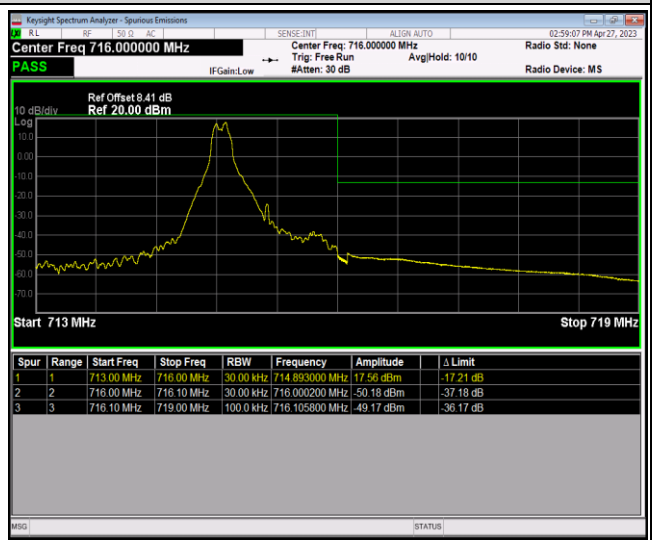

Band12-1.4MHz-64QAM-23017-6RB#0

Band12-1.4MHz-64QAM-23173-1RB#0

Band12-1.4MHz-64QAM-23173-1RB#5

Band12-1.4MHz-64QAM-23173-6RB#0

Band12-10MHz-QPSK-23060-1RB#0

Band12-10MHz-QPSK-23060-1RB#49

Band12-10MHz-QPSK-23060-50RB#0