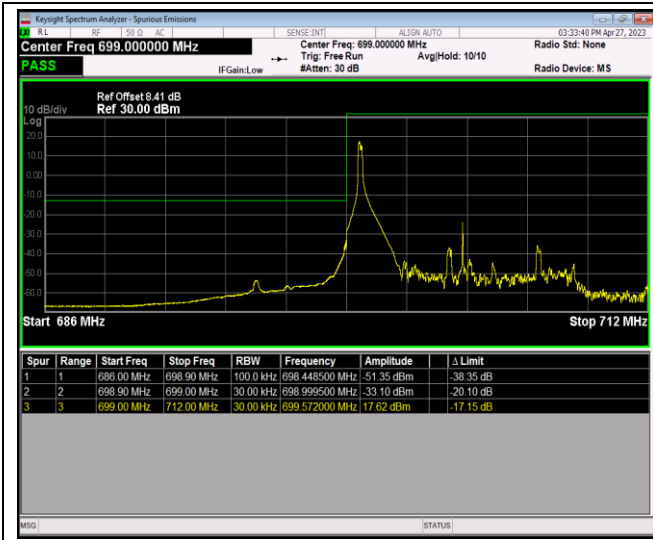

Band12-1.4MHz-64QAM-23017-6RB#0

Band12-1.4MHz-64QAM-23173-1RB#0

Band12-1.4MHz-64QAM-23173-1RB#5

Band12-1.4MHz-64QAM-23173-6RB#0

Band12-10MHz-QPSK-23060-1RB#0

Band12-10MHz-QPSK-23060-1RB#49

Band12-10MHz-QPSK-23060-50RB#0