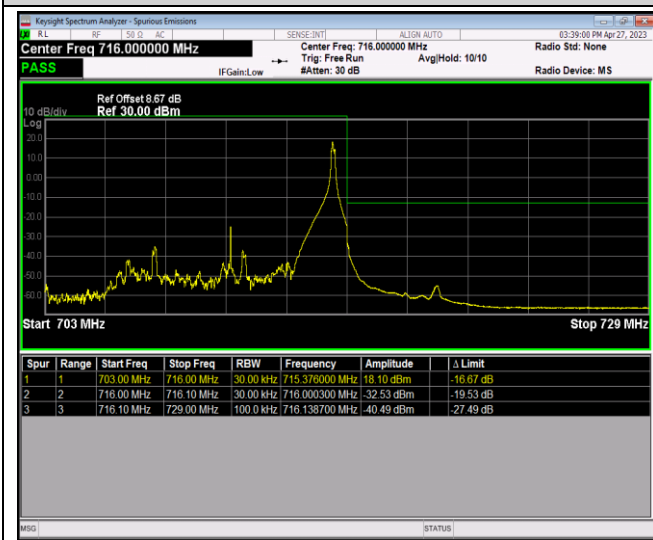

Band12-10MHz-QPSK-23130-1RB#49

Band12-10MHz-16QAM-23060-1RB#0