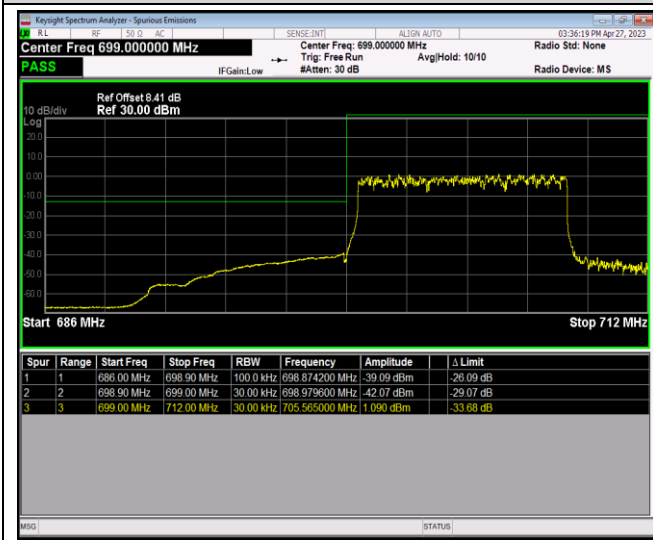

Band12-10MHz-QPSK-23060-50RB#0

Band12-10MHz-QPSK-23130-1RB#49