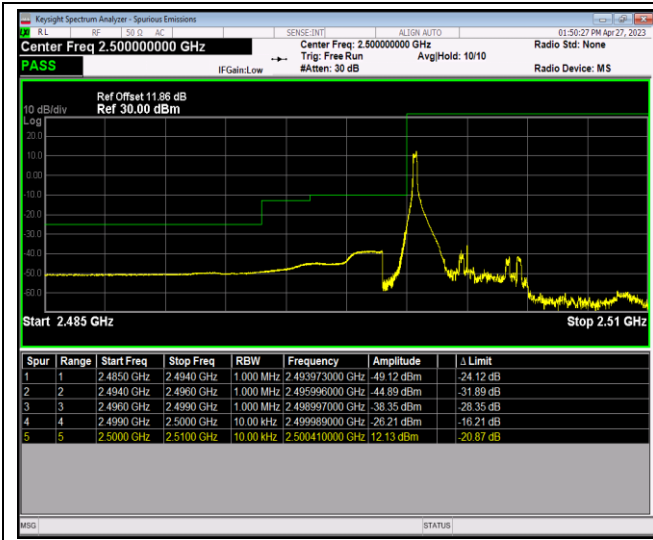

Band5-10MHz-64QAM-20600-1RB#49

Band5-10MHz-64QAM-20600-50RB#0

Band7-5MHz-QPSK-20775-1RB#0

Band7-5MHz-QPSK-20775-1RB#24

Band7-5MHz-QPSK-20775-25RB#0

Band7-5MHz-QPSK-21425-1RB#0

Band7-5MHz-QPSK-21425-1RB#24

Band7-5MHz-QPSK-21425-25RB#0