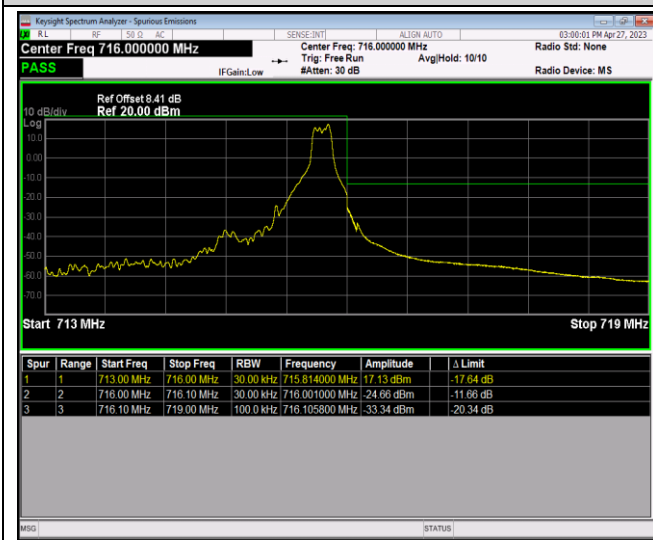

Band12-1.4MHz-QPSK-23173-6RB#0

Band12-1.4MHz-16QAM-23017-1RB#0

Band12-1.4MHz-16QAM-23017-1RB#5

Band12-1.4MHz-16QAM-23017-6RB#0

Band12-1.4MHz-16QAM-23173-1RB#0

Band12-1.4MHz-16QAM-23173-1RB#5

Band12-1.4MHz-16QAM-23173-6RB#0