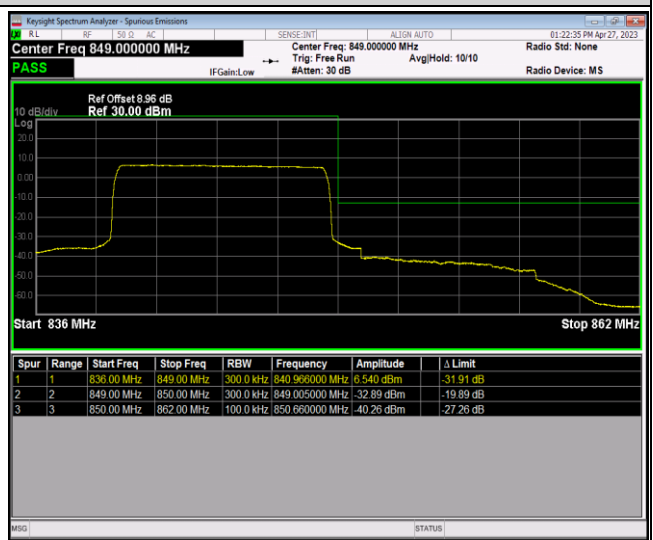

Band5-10MHz-QPSK-20450-50RB#0

Band5-10MHz-QPSK-20600-1RB#0

Band5-10MHz-QPSK-20600-1RB#49

Band5-10MHz-QPSK-20600-50RB#0

Band5-10MHz-16QAM-20450-1RB#0

Band5-10MHz-16QAM-20450-1RB#49

Band5-10MHz-16QAM-20450-50RB#0

Band5-10MHz-16QAM-20600-1RB#0

Band5-10MHz-16QAM-20600-1RB#49

Band5-10MHz-16QAM-20600-50RB#0

Band5-10MHz-64QAM-20450-1RB#0

Band5-10MHz-64QAM-20450-1RB#49

Band5-10MHz-64QAM-20450-50RB#0

Band5-10MHz-64QAM-20600-1RB#0