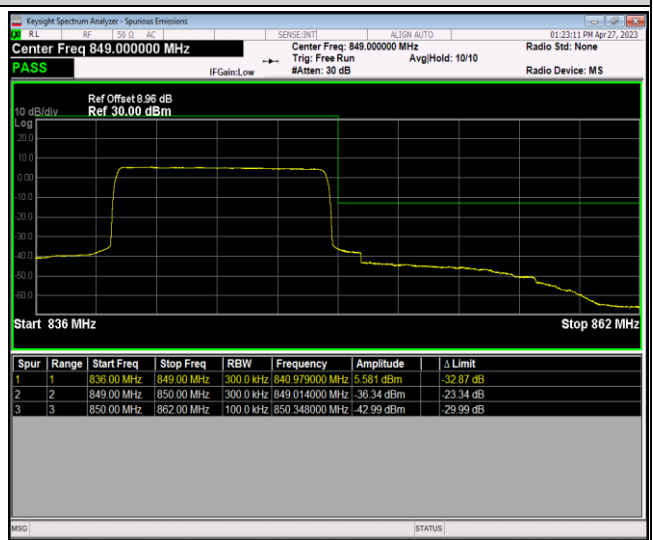

Band5-10MHz-16QAM-20600-1RB#0

Band5-10MHz-16QAM-20600-1RB#49

Band5-10MHz-16QAM-20600-50RB#0

Band5-10MHz-64QAM-20450-1RB#0

Band5-10MHz-64QAM-20450-1RB#49

Band5-10MHz-64QAM-20450-50RB#0

Band5-10MHz-64QAM-20600-1RB#0