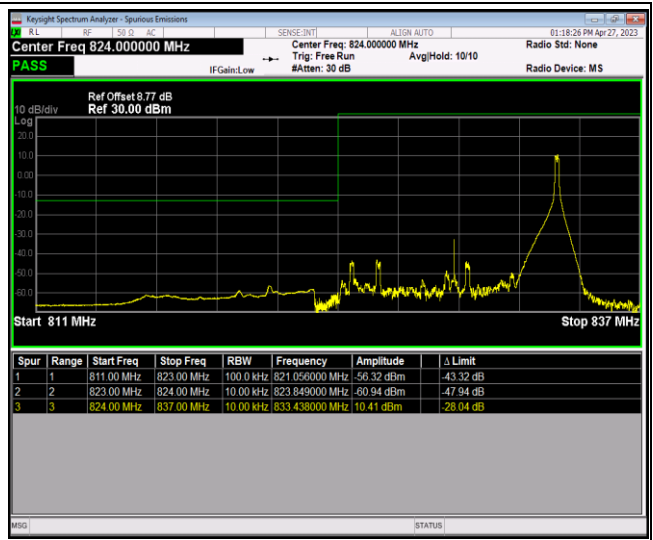

Band5-10MHz-16QAM-20600-1RB#0

Band5-10MHz-16QAM-20600-1RB#49

Band5-10MHz-16QAM-20600-50RB#0

Band5-10MHz-64QAM-20450-1RB#0

Band5-10MHz-64QAM-20450-1RB#49

Band5-10MHz-64QAM-20450-50RB#0

Band5-10MHz-64QAM-20600-1RB#0