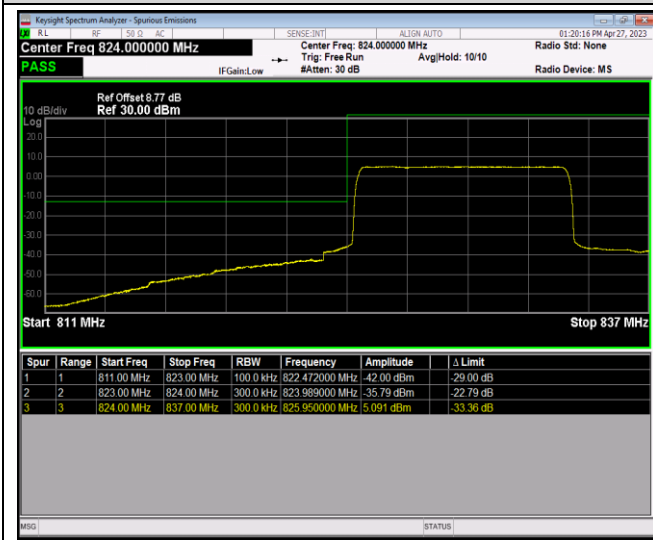

Band5-10MHz-16QAM-20600-1RB#0

Band5-10MHz-16QAM-20600-1RB#49

Band5-10MHz-16QAM-20600-50RB#0

Band5-10MHz-64QAM-20450-1RB#0

Band5-10MHz-64QAM-20450-1RB#49

Band5-10MHz-64QAM-20450-50RB#0

Band5-10MHz-64QAM-20600-1RB#0