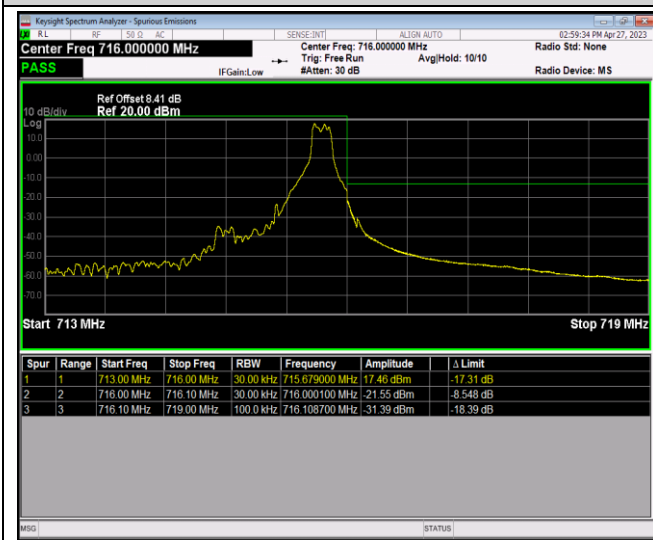

Band12-1.4MHz-QPSK-23173-1RB#5

Band12-1.4MHz-16QAM-23017-1RB#0