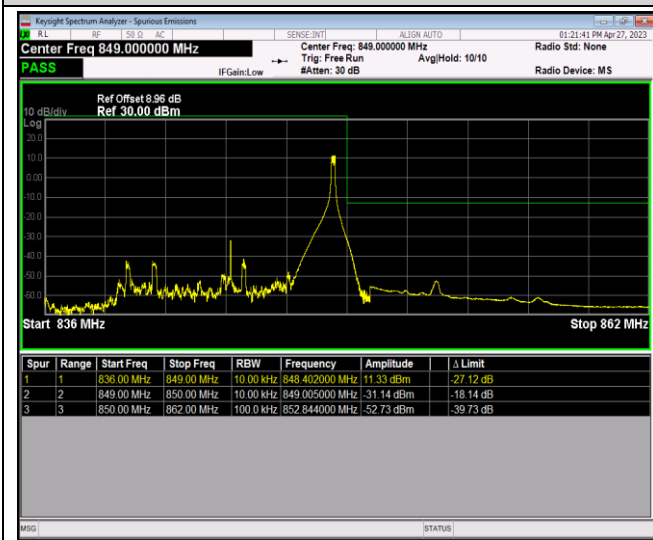

Band5-10MHz-16QAM-20600-1RB#49

Band5-10MHz-64QAM-20450-1RB#0