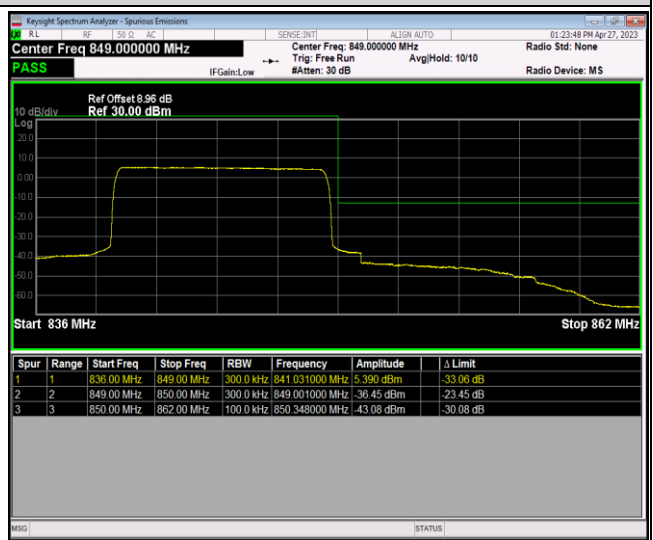

Band5-10MHz-64QAM-20600-50RB#0

Band7-5MHz-QPSK-20775-1RB#24