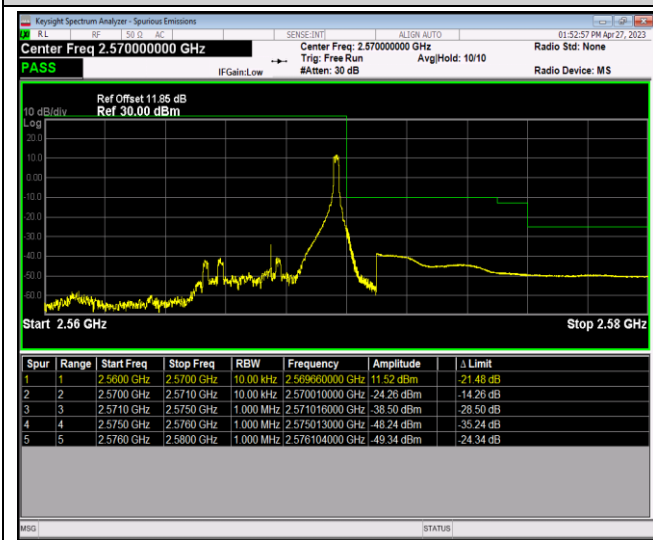

Band5-10MHz-64QAM-20600-1RB#49

Band5-10MHz-64QAM-20600-50RB#0

Band7-5MHz-QPSK-20775-1RB#0

Band7-5MHz-QPSK-20775-1RB#24

Band7-5MHz-QPSK-20775-25RB#0

Band7-5MHz-QPSK-21425-1RB#0

Band7-5MHz-QPSK-21425-1RB#24

Band7-5MHz-QPSK-21425-25RB#0