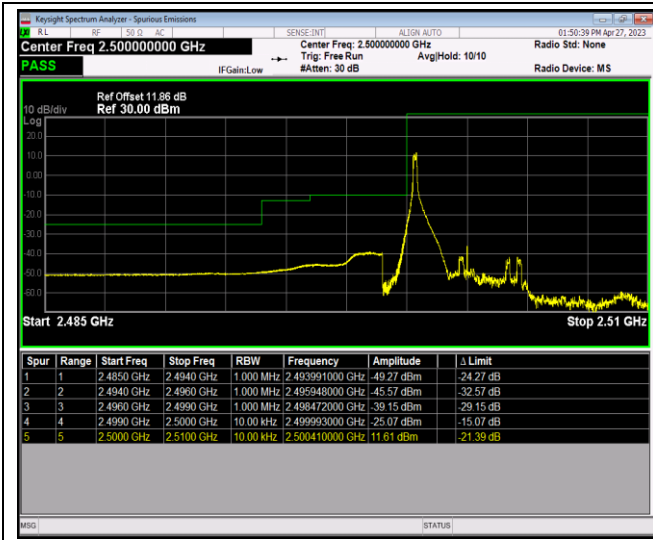

Band7-5MHz-16QAM-20775-1RB#0

Band7-5MHz-16QAM-20775-25RB#0