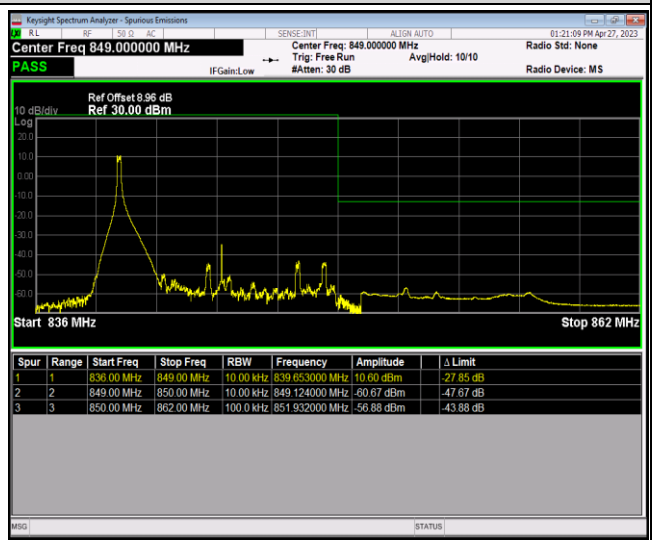

Band5-10MHz-64QAM-20600-1RB#0

Band5-10MHz-64QAM-20600-50RB#0