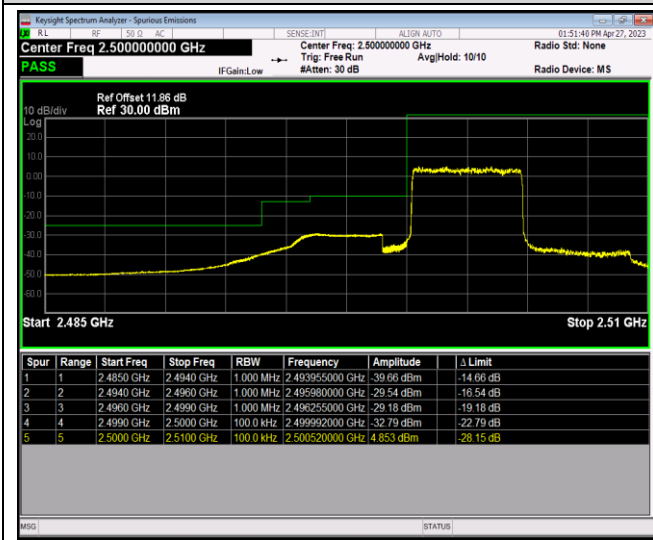

Band5-10MHz-64QAM-20600-1RB#49

Band5-10MHz-64QAM-20600-50RB#0

Band7-5MHz-QPSK-20775-1RB#0

Band7-5MHz-QPSK-20775-1RB#24

Band7-5MHz-QPSK-20775-25RB#0

Band7-5MHz-QPSK-21425-1RB#0

Band7-5MHz-QPSK-21425-1RB#24

Band7-5MHz-QPSK-21425-25RB#0