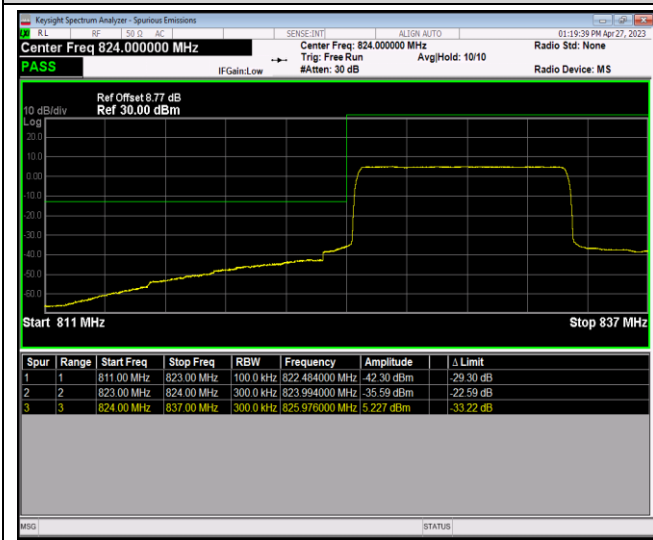

Band5-10MHz-QPSK-20450-50RB#0

Band5-10MHz-QPSK-20600-1RB#0

Band5-10MHz-QPSK-20600-1RB#49

Band5-10MHz-QPSK-20600-50RB#0

Band5-10MHz-16QAM-20450-1RB#0

Band5-10MHz-16QAM-20450-1RB#49

Band5-10MHz-16QAM-20450-50RB#0

Band5-10MHz-16QAM-20600-1RB#0

Band5-10MHz-16QAM-20600-1RB#49

Band5-10MHz-16QAM-20600-50RB#0

Band5-10MHz-64QAM-20450-1RB#0

Band5-10MHz-64QAM-20450-1RB#49

Band5-10MHz-64QAM-20450-50RB#0

Band5-10MHz-64QAM-20600-1RB#0