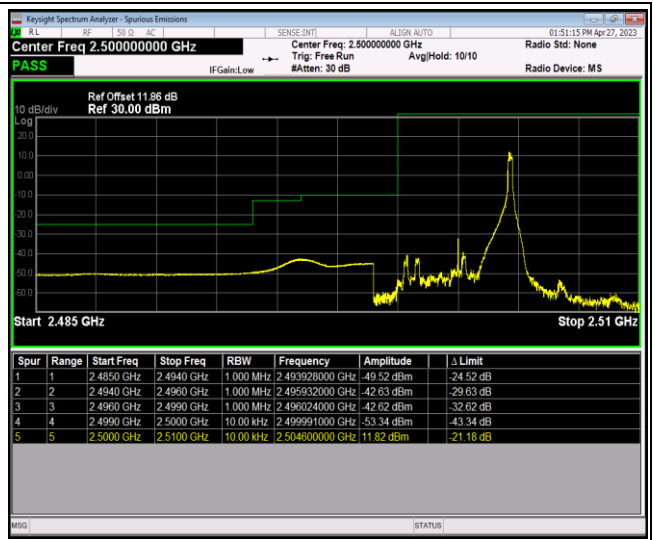

Band7-5MHz-16QAM-20775-1RB#24

Band7-5MHz-16QAM-21425-1RB#0