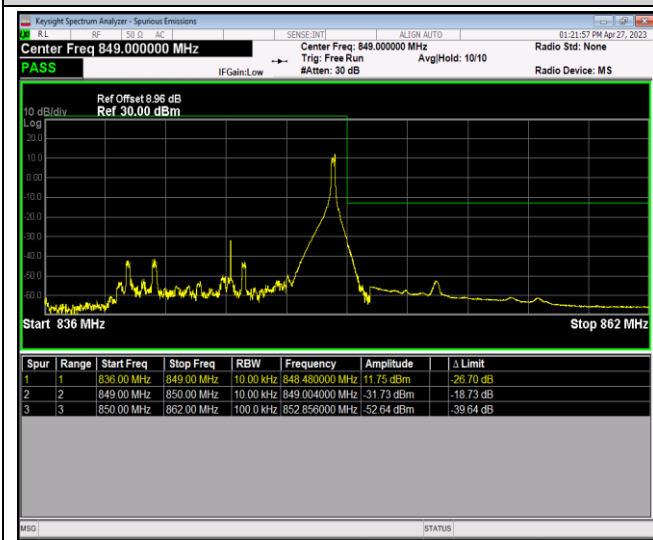

Band5-10MHz-64QAM-20600-1RB#49

Band7-5MHz-QPSK-20775-1RB#0