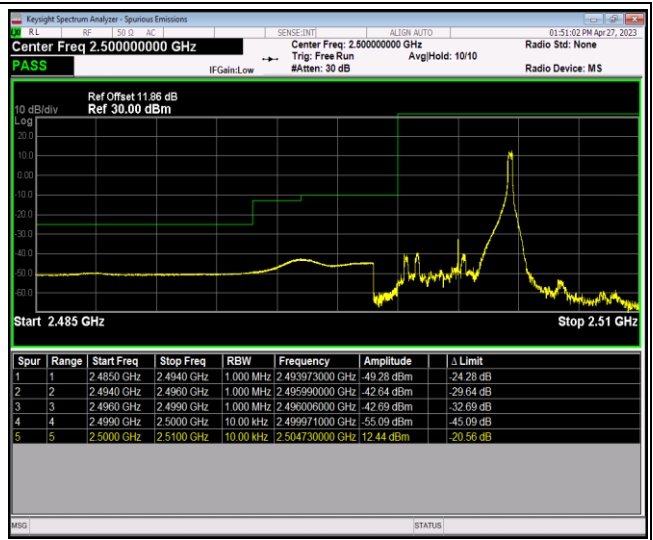

Band5-10MHz-64QAM-20600-1RB#49

Band5-10MHz-64QAM-20600-50RB#0

Band7-5MHz-QPSK-20775-1RB#0

Band7-5MHz-QPSK-20775-1RB#24

Band7-5MHz-QPSK-20775-25RB#0

Band7-5MHz-QPSK-21425-1RB#0

Band7-5MHz-QPSK-21425-1RB#24

Band7-5MHz-QPSK-21425-25RB#0