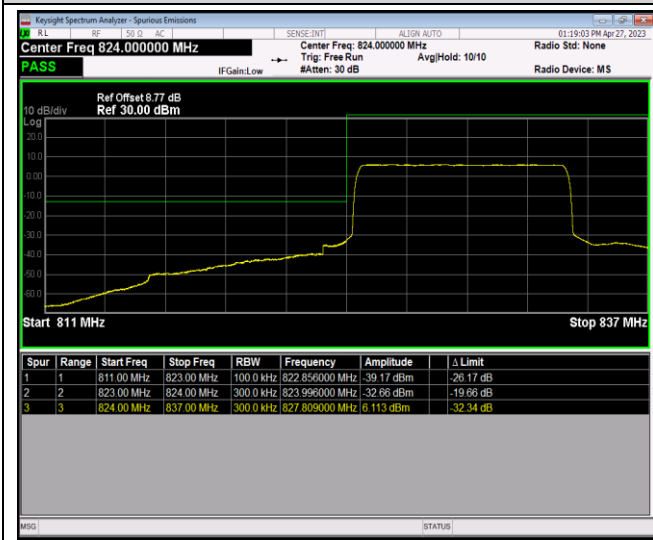

Band5-10MHz-QPSK-20450-50RB#0

Band5-10MHz-QPSK-20600-1RB#0

Band5-10MHz-QPSK-20600-1RB#49

Band5-10MHz-QPSK-20600-50RB#0

Band5-10MHz-16QAM-20450-1RB#0

Band5-10MHz-16QAM-20450-1RB#49

Band5-10MHz-16QAM-20450-50RB#0

Band5-10MHz-16QAM-20600-1RB#0

Band5-10MHz-16QAM-20600-1RB#49

Band5-10MHz-16QAM-20600-50RB#0

Band5-10MHz-64QAM-20450-1RB#0

Band5-10MHz-64QAM-20450-1RB#49

Band5-10MHz-64QAM-20450-50RB#0

Band5-10MHz-64QAM-20600-1RB#0