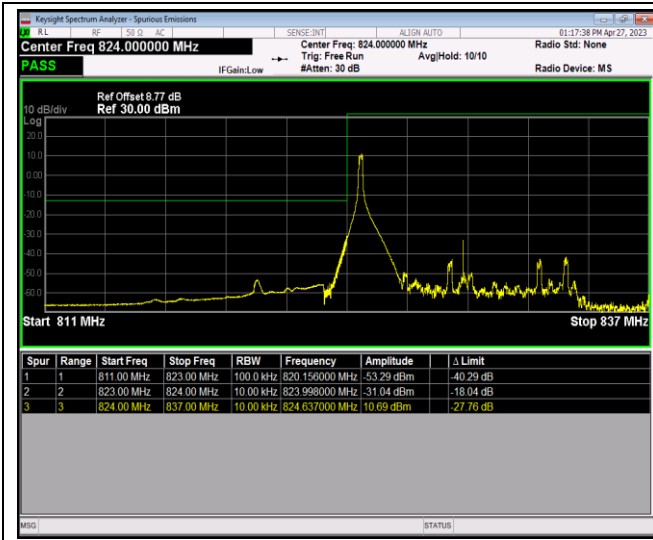

Band5-10MHz-16QAM-20600-1RB#0

Band5-10MHz-16QAM-20600-1RB#49

Band5-10MHz-16QAM-20600-50RB#0

Band5-10MHz-64QAM-20450-1RB#0

Band5-10MHz-64QAM-20450-1RB#49

Band5-10MHz-64QAM-20450-50RB#0

Band5-10MHz-64QAM-20600-1RB#0