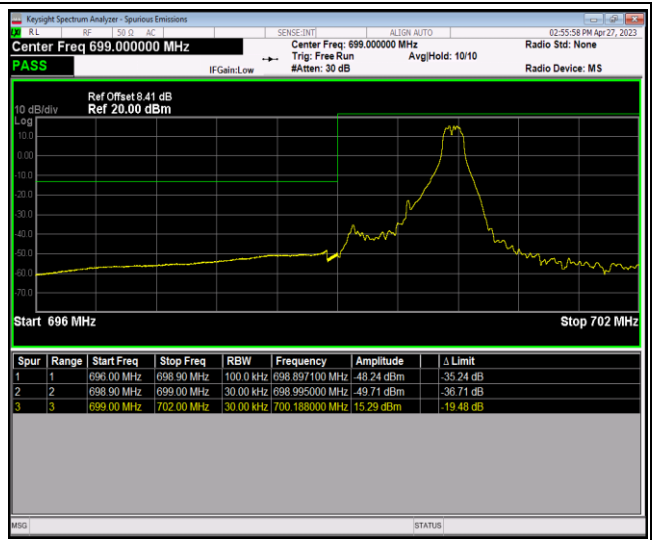

Band12-1.4MHz-QPSK-23173-6RB#0

Band12-1.4MHz-16QAM-23017-1RB#0

Band12-1.4MHz-16QAM-23017-1RB#5

Band12-1.4MHz-16QAM-23017-6RB#0

Band12-1.4MHz-16QAM-23173-1RB#0

Band12-1.4MHz-16QAM-23173-1RB#5

Band12-1.4MHz-16QAM-23173-6RB#0