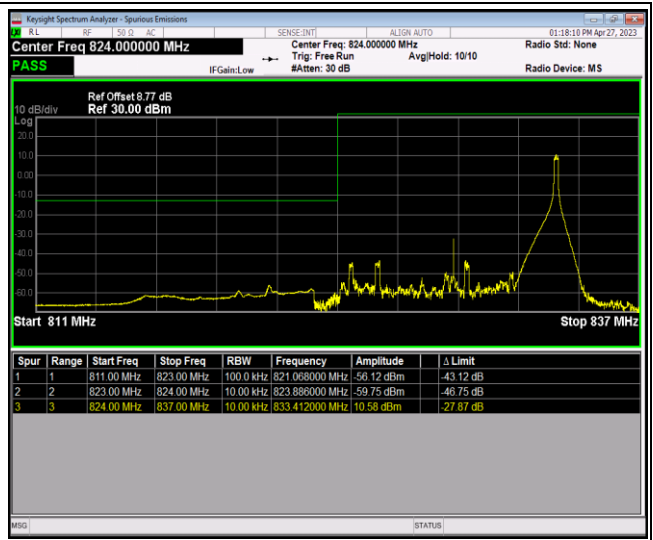

Band5-10MHz-QPSK-20450-50RB#0

Band5-10MHz-QPSK-20600-1RB#0

Band5-10MHz-QPSK-20600-1RB#49

Band5-10MHz-QPSK-20600-50RB#0

Band5-10MHz-16QAM-20450-1RB#0

Band5-10MHz-16QAM-20450-1RB#49

Band5-10MHz-16QAM-20450-50RB#0

Band5-10MHz-16QAM-20600-1RB#0

Band5-10MHz-16QAM-20600-1RB#49

Band5-10MHz-16QAM-20600-50RB#0

Band5-10MHz-64QAM-20450-1RB#0

Band5-10MHz-64QAM-20450-1RB#49

Band5-10MHz-64QAM-20450-50RB#0

Band5-10MHz-64QAM-20600-1RB#0