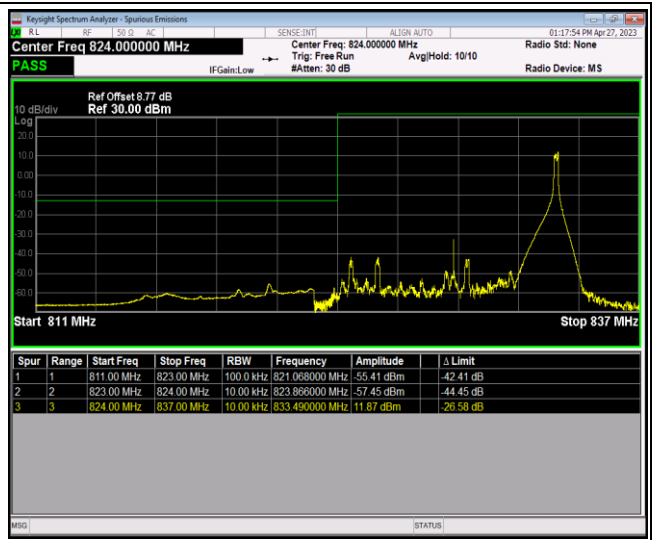

Band5-10MHz-QPSK-20450-50RB#0

Band5-10MHz-QPSK-20600-1RB#0

Band5-10MHz-QPSK-20600-1RB#49

Band5-10MHz-QPSK-20600-50RB#0

Band5-10MHz-16QAM-20450-1RB#0

Band5-10MHz-16QAM-20450-1RB#49

Band5-10MHz-16QAM-20450-50RB#0

Band5-10MHz-16QAM-20600-1RB#0

Band5-10MHz-16QAM-20600-1RB#49

Band5-10MHz-16QAM-20600-50RB#0

Band5-10MHz-64QAM-20450-1RB#0

Band5-10MHz-64QAM-20450-1RB#49

Band5-10MHz-64QAM-20450-50RB#0

Band5-10MHz-64QAM-20600-1RB#0