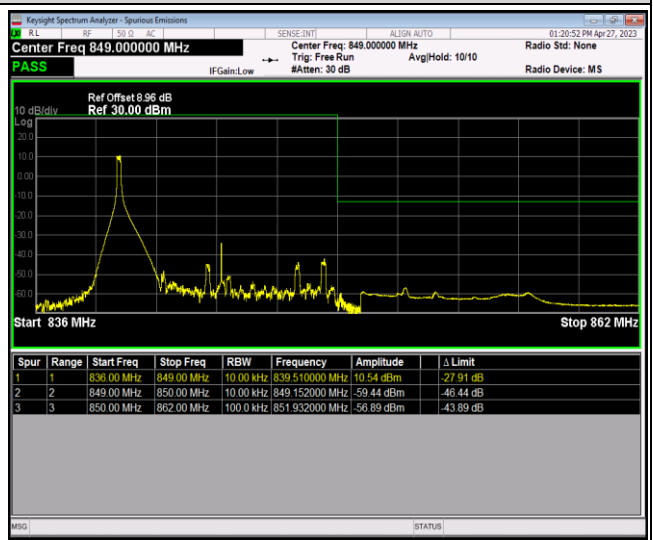

Band5-10MHz-QPSK-20450-50RB#0

Band5-10MHz-QPSK-20600-1RB#0

Band5-10MHz-QPSK-20600-1RB#49

Band5-10MHz-QPSK-20600-50RB#0

Band5-10MHz-16QAM-20450-1RB#0

Band5-10MHz-16QAM-20450-1RB#49

Band5-10MHz-16QAM-20450-50RB#0

Band5-10MHz-16QAM-20600-1RB#0

Band5-10MHz-16QAM-20600-1RB#49

Band5-10MHz-16QAM-20600-50RB#0

Band5-10MHz-64QAM-20450-1RB#0

Band5-10MHz-64QAM-20450-1RB#49

Band5-10MHz-64QAM-20450-50RB#0

Band5-10MHz-64QAM-20600-1RB#0