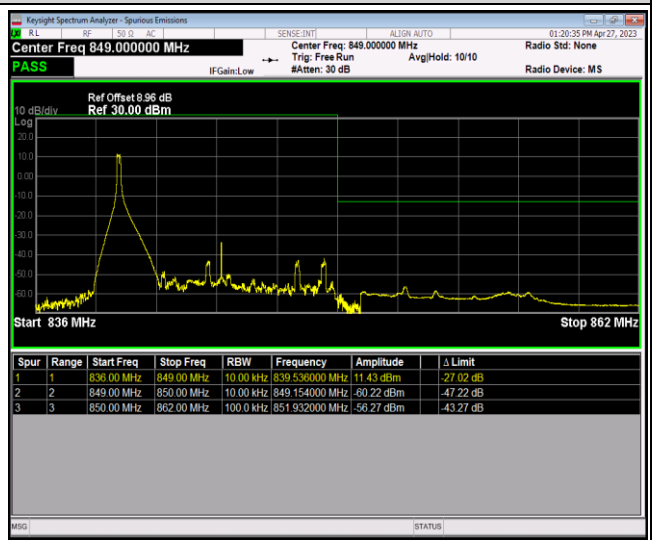

Band5-10MHz-QPSK-20450-50RB#0

Band5-10MHz-QPSK-20600-1RB#0

Band5-10MHz-QPSK-20600-1RB#49

Band5-10MHz-QPSK-20600-50RB#0

Band5-10MHz-16QAM-20450-1RB#0

Band5-10MHz-16QAM-20450-1RB#49

Band5-10MHz-16QAM-20450-50RB#0

Band5-10MHz-16QAM-20600-1RB#0

Band5-10MHz-16QAM-20600-1RB#49

Band5-10MHz-16QAM-20600-50RB#0

Band5-10MHz-64QAM-20450-1RB#0

Band5-10MHz-64QAM-20450-1RB#49

Band5-10MHz-64QAM-20450-50RB#0

Band5-10MHz-64QAM-20600-1RB#0