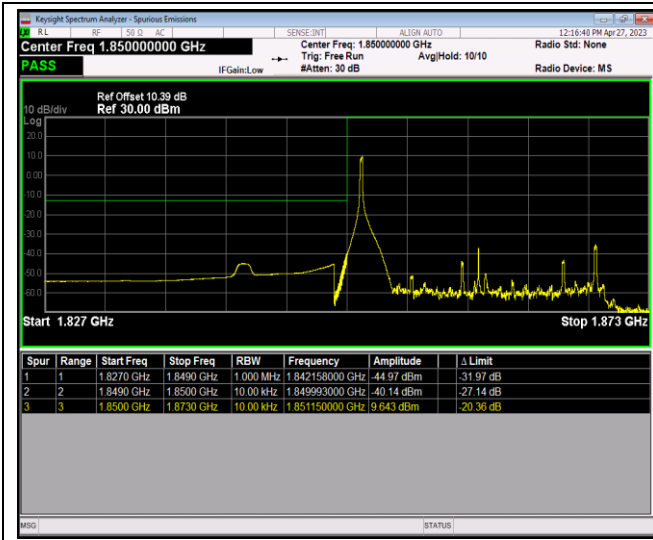

Band2-20MHz-QPSK-18700-1RB#0

Band2-20MHz-QPSK-18700-100RB#0