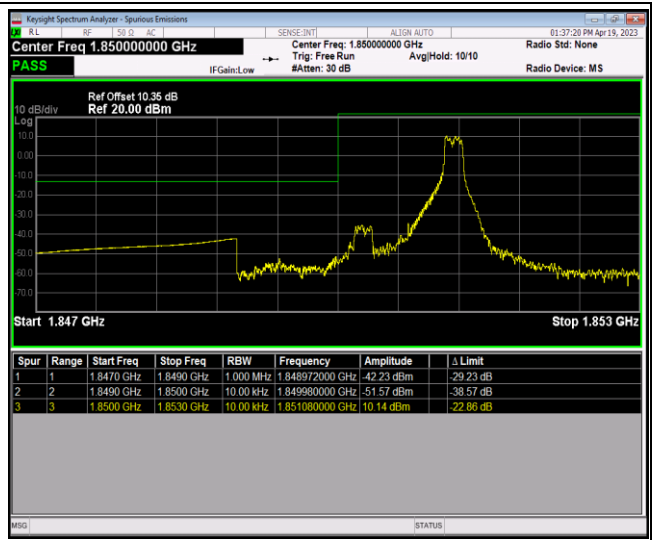

Remark: All bandwidth and all modulation had been tested, but only the worst case data displayed in this report.

Test Graphs

Band2-1.4MHz-64QAM-18607-6RB#0

Band2-1.4MHz-64QAM-19193-1RB#0

Band2-1.4MHz-64QAM-19193-1RB#5