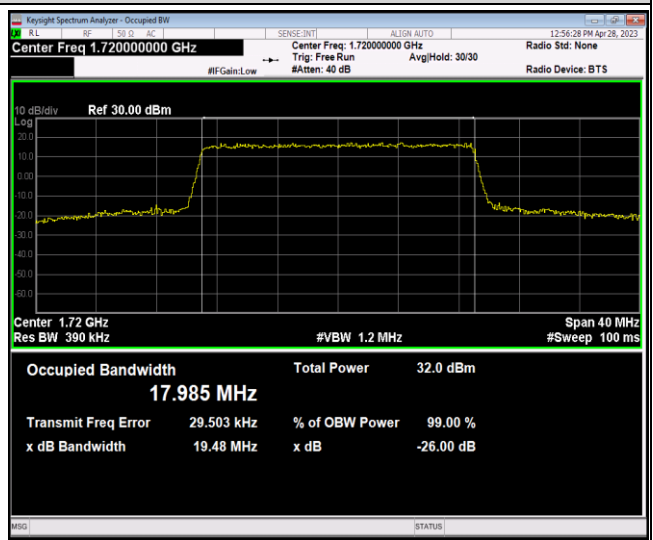

Band66-20MHz-16QAM-132572-100RB#0

Band66-20MHz-64QAM-132072-100RB#0

Band66-20MHz-64QAM-132322-100RB#0

Band66-20MHz-64QAM-132572-100RB#0

Appendix D: Band Edge

Test Result (worst case)

| Band | Bandwidth | Modulation | Channel | RB Config. | Result (dBm) | Verdict |
|-------|-----------|------------|---------|------------|---------------|---------|
| Band2 | 1.4MHz | QPSK | 18607 | 1RB#0 | -39.40,-24.48 | PASS |
| Band2 | 1.4MHz | QPSK | 18607 | 1RB#5 | -41.02,-52.09 | PASS |
| Band2 | 1.4MHz | QPSK | 18607 | 6RB#0 | -29.86,-31.66 | PASS |
| Band2 | 1.4MHz | QPSK | 19193 | 1RB#0 | -50.40,-41.46 | PASS |
| Band2 | 1.4MHz | QPSK | 19193 | 1RB#5 | -21.88,-37.12 | PASS |
| Band2 | 1.4MHz | QPSK | 19193 | 6RB#0 | -28.72,-26.27 | PASS |
| Band2 | 1.4MHz | 16QAM | 18607 | 1RB#0 | -40.27,-31.44 | PASS |
| Band2 | 1.4MHz | 16QAM | 18607 | 1RB#5 | -41.23,-52.72 | PASS |
| Band2 | 1.4MHz | 16QAM | 18607 | 6RB#0 | -31.15,-32.08 | PASS |
| Band2 | 1.4MHz | 16QAM | 19193 | 1RB#0 | -50.71,-41.48 | PASS |
| Band2 | 1.4MHz | 16QAM | 19193 | 1RB#5 | -26.80,-37.91 | PASS |
| Band2 | 1.4MHz | 16QAM | 19193 | 6RB#0 | -30.07,-28.30 | PASS |
| Band2 | 1.4MHz | 64QAM | 18607 | 1RB#0 | -40.85,-29.76 | PASS |
| Band2 | 1.4MHz | 64QAM | 18607 | 1RB#5 | -42.23,-51.57 | PASS |
| Band2 | 1.4MHz | 64QAM | 18607 | 6RB#0 | -32.35,-33.26 | PASS |
| Band2 | 1.4MHz | 64QAM | 19193 | 1RB#0 | -52.81,-42.00 | PASS |
| Band2 | 1.4MHz | 64QAM | 19193 | 1RB#5 | -27.15,-39.46 | PASS |
| Band2 | 1.4MHz | 64QAM | 19193 | 6RB#0 | -31.07,-30.26 | PASS |
| Band2 | 20MHz | QPSK | 18700 | 1RB#0 | -44.97,-40.14 | PASS |
| Band2 | 20MHz | QPSK | 18700 | 1RB#99 | -47.24,-59.85 | PASS |
| Band2 | 20MHz | QPSK | 18700 | 100RB#0 | -32.01,-35.95 | PASS |
| Band2 | 20MHz | QPSK | 19100 | 1RB#0 | -60.66,-49.24 | PASS |
| Band2 | 20MHz | QPSK | 19100 | 1RB#99 | -36.44,-44.30 | PASS |
| Band2 | 20MHz | QPSK | 19100 | 100RB#0 | -31.91,-27.48 | PASS |
| Band2 | 20MHz | 16QAM | 18700 | 1RB#0 | -45.82,-40.19 | PASS |
| Band2 | 20MHz | 16QAM | 18700 | 1RB#99 | -47.89,-60.61 | PASS |
| Band2 | 20MHz | 16QAM | 18700 | 100RB#0 | -32.50,-36.45 | PASS |
| Band2 | 20MHz | 16QAM | 19100 | 1RB#0 | -58.89,-49.64 | PASS |
| Band2 | 20MHz | 16QAM | 19100 | 1RB#99 | -39.87,-44.96 | PASS |
| Band2 | 20MHz | 16QAM | 19100 | 100RB#0 | -33.28,-28.85 | PASS |
| Band2 | 20MHz | 64QAM | 18700 | 1RB#0 | -46.02,-40.44 | PASS |
| Band2 | 20MHz | 64QAM | 18700 | 1RB#99 | -47.98,-60.64 | PASS |
| Band2 | 20MHz | 64QAM | 18700 | 100RB#0 | -32.49,-36.46 | PASS |
| Band2 | 20MHz | 64QAM | 19100 | 1RB#0 | -61.48,-49.71 | PASS |
| Band2 | 20MHz | 64QAM | 19100 | 1RB#99 | -40.15,-45.15 | PASS |
| Band2 | 20MHz | 64QAM | 19100 | 100RB#0 | -33.30,-28.84 | PASS |