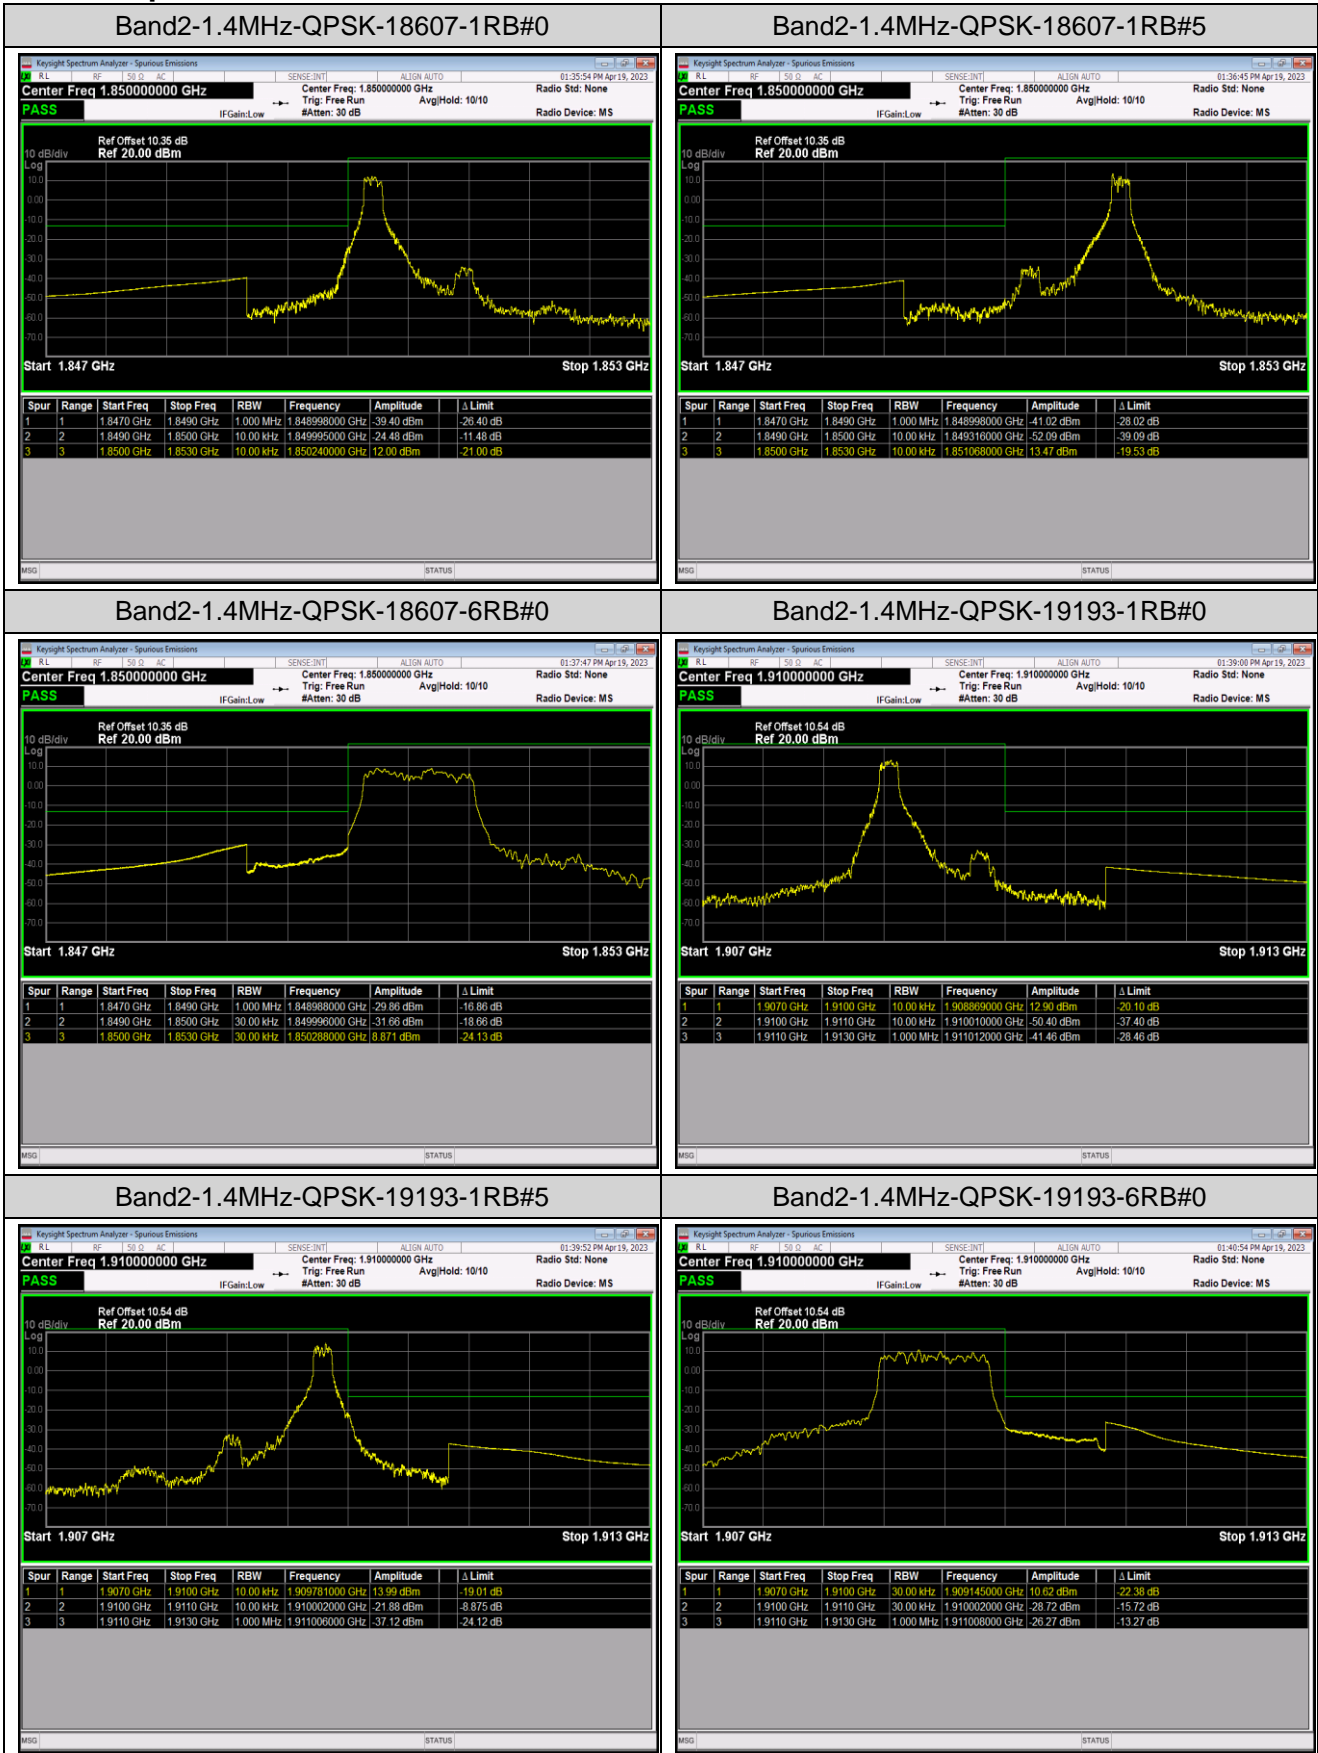

Test Graphs