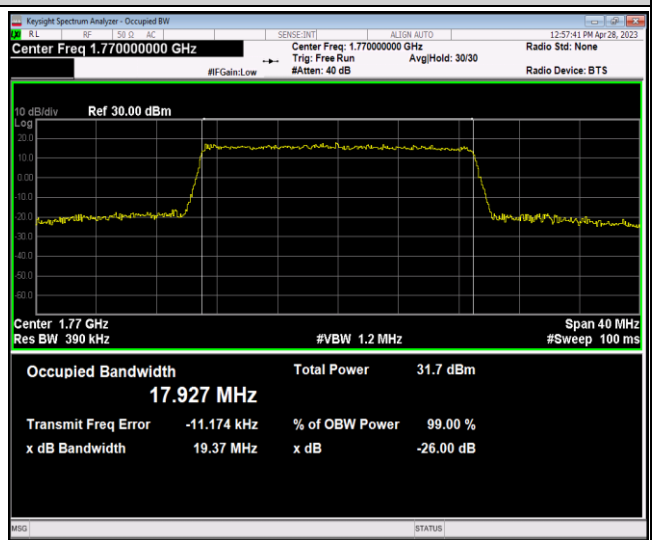

Band66-20MHz-16QAM-132572-100RB#0

Band66-20MHz-64QAM-132072-100RB#0

Band66-20MHz-64QAM-132322-100RB#0

Band66-20MHz-64QAM-132572-100RB#0

Appendix D: Band Edge

Test Result (worst case)

| Band | Bandwidth | Modulation | Channel | RB Config. | Result (dBm) | Verdict |
|-------|-----------|------------|---------|------------|---------------|---------|
| Band2 | 1.4MHz | QPSK | 18607 | 1RB#0 | -39.40,-24.48 | PASS |
| Band2 | 1.4MHz | QPSK | 18607 | 1RB#5 | -41.02,-52.09 | PASS |
| Band2 | 1.4MHz | QPSK | 18607 | 6RB#0 | -29.86,-31.66 | PASS |
| Band2 | 1.4MHz | QPSK | 19193 | 1RB#0 | -50.40,-41.46 | PASS |
| Band2 | 1.4MHz | QPSK | 19193 | 1RB#5 | -21.88,-37.12 | PASS |
| Band2 | 1.4MHz | QPSK | 19193 | 6RB#0 | -28.72,-26.27 | PASS |
| Band2 | 1.4MHz | 16QAM | 18607 | 1RB#0 | -40.27,-31.44 | PASS |
| Band2 | 1.4MHz | 16QAM | 18607 | 1RB#5 | -41.23,-52.72 | PASS |
| Band2 | 1.4MHz | 16QAM | 18607 | 6RB#0 | -31.15,-32.08 | PASS |
| Band2 | 1.4MHz | 16QAM | 19193 | 1RB#0 | -50.71,-41.48 | PASS |
| Band2 | 1.4MHz | 16QAM | 19193 | 1RB#5 | -26.80,-37.91 | PASS |
| Band2 | 1.4MHz | 16QAM | 19193 | 6RB#0 | -30.07,-28.30 | PASS |
| Band2 | 1.4MHz | 64QAM | 18607 | 1RB#0 | -40.85,-29.76 | PASS |
| Band2 | 1.4MHz | 64QAM | 18607 | 1RB#5 | -42.23,-51.57 | PASS |
| Band2 | 1.4MHz | 64QAM | 18607 | 6RB#0 | -32.35,-33.26 | PASS |
| Band2 | 1.4MHz | 64QAM | 19193 | 1RB#0 | -52.81,-42.00 | PASS |
| Band2 | 1.4MHz | 64QAM | 19193 | 1RB#5 | -27.15,-39.46 | PASS |
| Band2 | 1.4MHz | 64QAM | 19193 | 6RB#0 | -31.07,-30.26 | PASS |
| Band2 | 20MHz | QPSK | 18700 | 1RB#0 | -44.97,-40.14 | PASS |
| Band2 | 20MHz | QPSK | 18700 | 1RB#99 | -47.24,-59.85 | PASS |
| Band2 | 20MHz | QPSK | 18700 | 100RB#0 | -32.01,-35.95 | PASS |
| Band2 | 20MHz | QPSK | 19100 | 1RB#0 | -60.66,-49.24 | PASS |
| Band2 | 20MHz | QPSK | 19100 | 1RB#99 | -36.44,-44.30 | PASS |
| Band2 | 20MHz | QPSK | 19100 | 100RB#0 | -31.91,-27.48 | PASS |
| Band2 | 20MHz | 16QAM | 18700 | 1RB#0 | -45.82,-40.19 | PASS |
| Band2 | 20MHz | 16QAM | 18700 | 1RB#99 | -47.89,-60.61 | PASS |
| Band2 | 20MHz | 16QAM | 18700 | 100RB#0 | -32.50,-36.45 | PASS |
| Band2 | 20MHz | 16QAM | 19100 | 1RB#0 | -58.89,-49.64 | PASS |
| Band2 | 20MHz | 16QAM | 19100 | 1RB#99 | -39.87,-44.96 | PASS |
| Band2 | 20MHz | 16QAM | 19100 | 100RB#0 | -33.28,-28.85 | PASS |
| Band2 | 20MHz | 64QAM | 18700 | 1RB#0 | -46.02,-40.44 | PASS |
| Band2 | 20MHz | 64QAM | 18700 | 1RB#99 | -47.98,-60.64 | PASS |
| Band2 | 20MHz | 64QAM | 18700 | 100RB#0 | -32.49,-36.46 | PASS |
| Band2 | 20MHz | 64QAM | 19100 | 1RB#0 | -61.48,-49.71 | PASS |
| Band2 | 20MHz | 64QAM | 19100 | 1RB#99 | -40.15,-45.15 | PASS |
| Band2 | 20MHz | 64QAM | 19100 | 100RB#0 | -33.30,-28.84 | PASS |