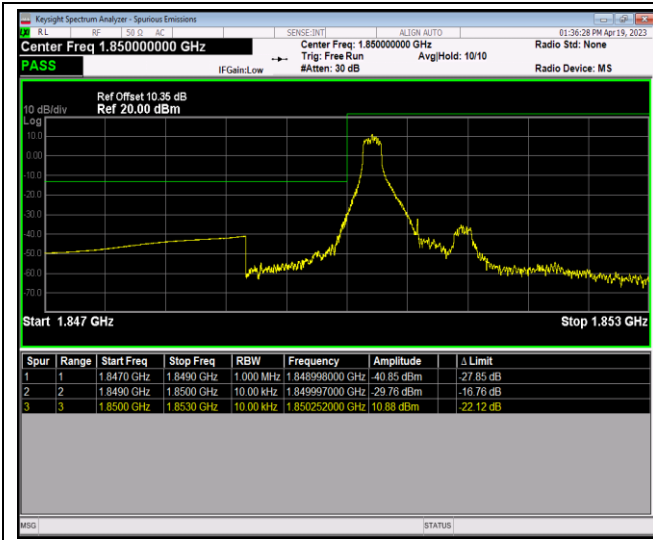

Band2-1.4MHz-64QAM-18607-6RB#0