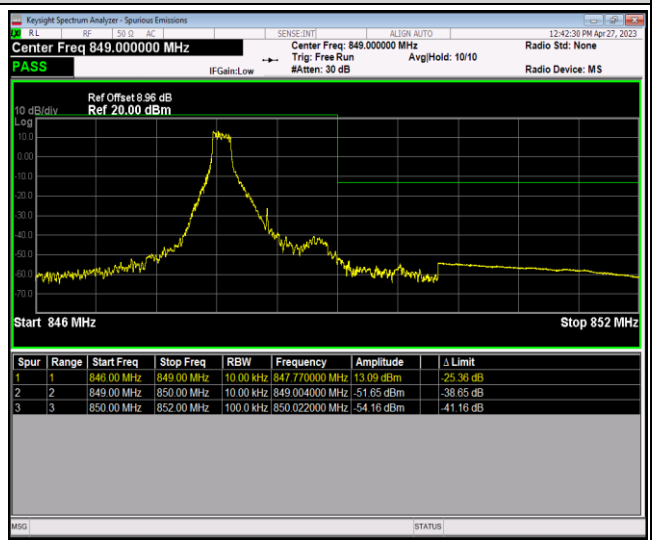

Band5-1.4MHz-QPSK-20643-1RB#0

Band5-1.4MHz-QPSK-20643-6RB#0