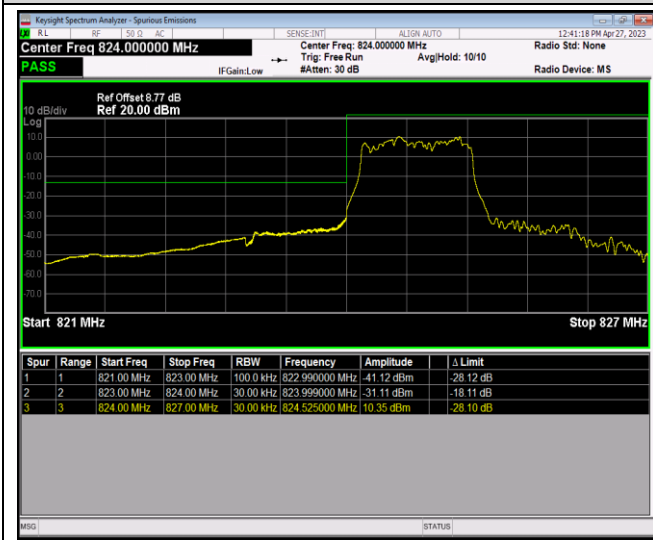

Band5-1.4MHz-QPSK-20407-6RB#0

Band5-1.4MHz-QPSK-20643-1RB#5