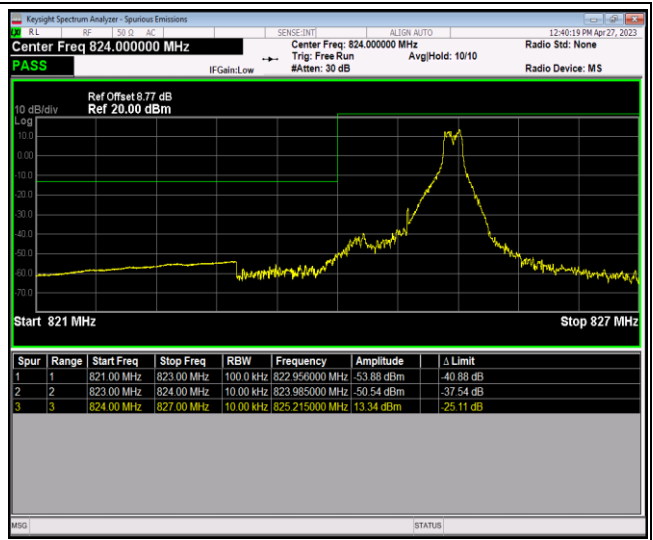

Band5-1.4MHz-QPSK-20407-1RB#5

Band5-1.4MHz-QPSK-20643-1RB#0