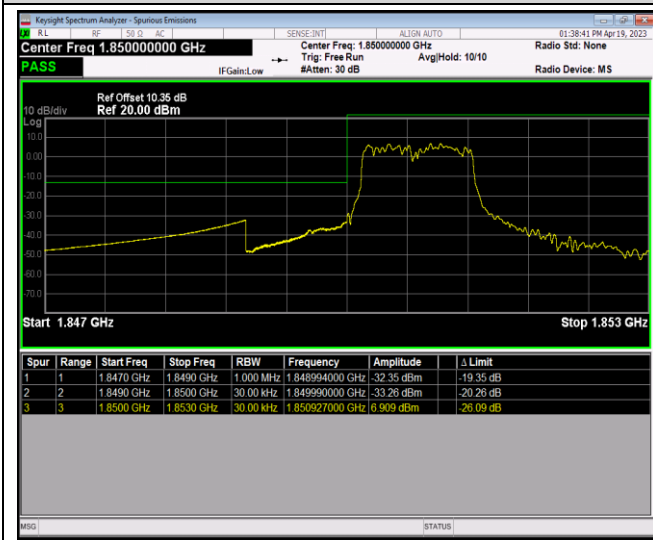

Remark: All bandwidth and all modulation had been tested, but only the worst case data displayed in this report.

Test Graphs

Band2-1.4MHz-64QAM-18607-6RB#0

Band2-1.4MHz-64QAM-19193-1RB#0

Band2-1.4MHz-64QAM-19193-1RB#5