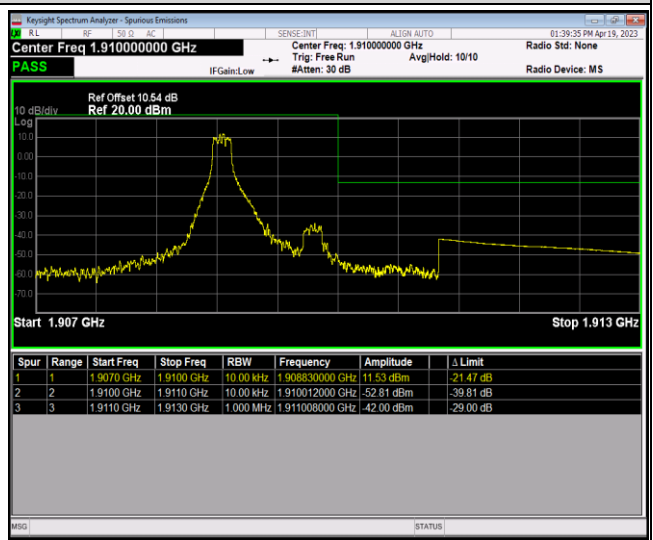

Remark: All bandwidth and all modulation had been tested, but only the worst case data displayed in this report.

Test Graphs

Band2-1.4MHz-64QAM-18607-6RB#0

Band2-1.4MHz-64QAM-19193-1RB#0

Band2-1.4MHz-64QAM-19193-1RB#5