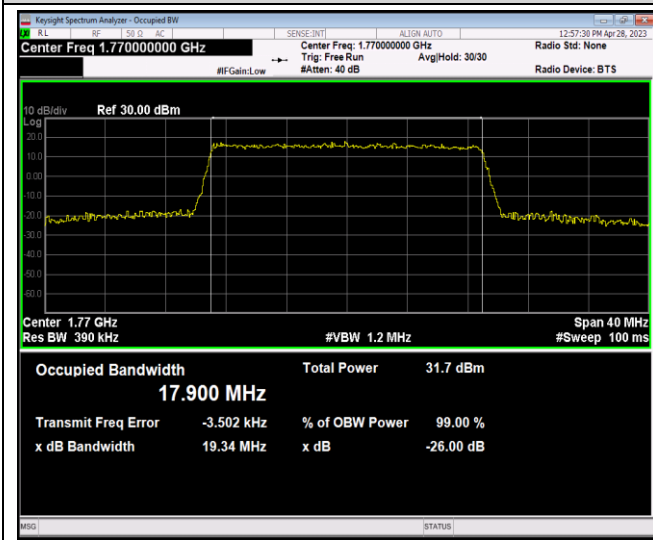

Band66-20MHz-16QAM-132572-100RB#0

Band66-20MHz-64QAM-132072-100RB#0

Band66-20MHz-64QAM-132322-100RB#0

Band66-20MHz-64QAM-132572-100RB#0

Appendix D: Band Edge

Test Result (worst case)

| Band | Bandwidth | Modulation | Channel | RB Config. | Result (dBm) | Verdict |
|-------|-----------|------------|---------|------------|---------------|---------|
| Band2 | 1.4MHz | QPSK | 18607 | 1RB#0 | -39.40,-24.48 | PASS |
| Band2 | 1.4MHz | QPSK | 18607 | 1RB#5 | -41.02,-52.09 | PASS |
| Band2 | 1.4MHz | QPSK | 18607 | 6RB#0 | -29.86,-31.66 | PASS |
| Band2 | 1.4MHz | QPSK | 19193 | 1RB#0 | -50.40,-41.46 | PASS |
| Band2 | 1.4MHz | QPSK | 19193 | 1RB#5 | -21.88,-37.12 | PASS |
| Band2 | 1.4MHz | QPSK | 19193 | 6RB#0 | -28.72,-26.27 | PASS |
| Band2 | 1.4MHz | 16QAM | 18607 | 1RB#0 | -40.27,-31.44 | PASS |
| Band2 | 1.4MHz | 16QAM | 18607 | 1RB#5 | -41.23,-52.72 | PASS |
| Band2 | 1.4MHz | 16QAM | 18607 | 6RB#0 | -31.15,-32.08 | PASS |
| Band2 | 1.4MHz | 16QAM | 19193 | 1RB#0 | -50.71,-41.48 | PASS |
| Band2 | 1.4MHz | 16QAM | 19193 | 1RB#5 | -26.80,-37.91 | PASS |
| Band2 | 1.4MHz | 16QAM | 19193 | 6RB#0 | -30.07,-28.30 | PASS |
| Band2 | 1.4MHz | 64QAM | 18607 | 1RB#0 | -40.85,-29.76 | PASS |
| Band2 | 1.4MHz | 64QAM | 18607 | 1RB#5 | -42.23,-51.57 | PASS |
| Band2 | 1.4MHz | 64QAM | 18607 | 6RB#0 | -32.35,-33.26 | PASS |
| Band2 | 1.4MHz | 64QAM | 19193 | 1RB#0 | -52.81,-42.00 | PASS |
| Band2 | 1.4MHz | 64QAM | 19193 | 1RB#5 | -27.15,-39.46 | PASS |
| Band2 | 1.4MHz | 64QAM | 19193 | 6RB#0 | -31.07,-30.26 | PASS |
| Band2 | 20MHz | QPSK | 18700 | 1RB#0 | -44.97,-40.14 | PASS |
| Band2 | 20MHz | QPSK | 18700 | 1RB#99 | -47.24,-59.85 | PASS |
| Band2 | 20MHz | QPSK | 18700 | 100RB#0 | -32.01,-35.95 | PASS |
| Band2 | 20MHz | QPSK | 19100 | 1RB#0 | -60.66,-49.24 | PASS |
| Band2 | 20MHz | QPSK | 19100 | 1RB#99 | -36.44,-44.30 | PASS |
| Band2 | 20MHz | QPSK | 19100 | 100RB#0 | -31.91,-27.48 | PASS |
| Band2 | 20MHz | 16QAM | 18700 | 1RB#0 | -45.82,-40.19 | PASS |
| Band2 | 20MHz | 16QAM | 18700 | 1RB#99 | -47.89,-60.61 | PASS |
| Band2 | 20MHz | 16QAM | 18700 | 100RB#0 | -32.50,-36.45 | PASS |
| Band2 | 20MHz | 16QAM | 19100 | 1RB#0 | -58.89,-49.64 | PASS |
| Band2 | 20MHz | 16QAM | 19100 | 1RB#99 | -39.87,-44.96 | PASS |
| Band2 | 20MHz | 16QAM | 19100 | 100RB#0 | -33.28,-28.85 | PASS |
| Band2 | 20MHz | 64QAM | 18700 | 1RB#0 | -46.02,-40.44 | PASS |
| Band2 | 20MHz | 64QAM | 18700 | 1RB#99 | -47.98,-60.64 | PASS |
| Band2 | 20MHz | 64QAM | 18700 | 100RB#0 | -32.49,-36.46 | PASS |
| Band2 | 20MHz | 64QAM | 19100 | 1RB#0 | -61.48,-49.71 | PASS |
| Band2 | 20MHz | 64QAM | 19100 | 1RB#99 | -40.15,-45.15 | PASS |
| Band2 | 20MHz | 64QAM | 19100 | 100RB#0 | -33.30,-28.84 | PASS |