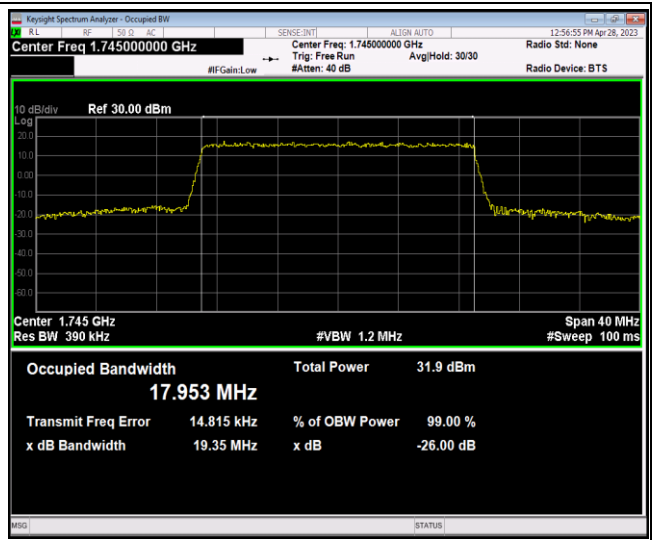

Band66-20MHz-16QAM-132572-100RB#0

Band66-20MHz-64QAM-132072-100RB#0

Band66-20MHz-64QAM-132322-100RB#0

Band66-20MHz-64QAM-132572-100RB#0

Appendix D: Band Edge

Test Result (worst case)

| Band | Bandwidth | Modulation | Channel | RB Config. | Result (dBm) | Verdict |
|-------|-----------|------------|---------|------------|---------------|---------|
| Band2 | 1.4MHz | QPSK | 18607 | 1RB#0 | -39.40,-24.48 | PASS |
| Band2 | 1.4MHz | QPSK | 18607 | 1RB#5 | -41.02,-52.09 | PASS |
| Band2 | 1.4MHz | QPSK | 18607 | 6RB#0 | -29.86,-31.66 | PASS |
| Band2 | 1.4MHz | QPSK | 19193 | 1RB#0 | -50.40,-41.46 | PASS |
| Band2 | 1.4MHz | QPSK | 19193 | 1RB#5 | -21.88,-37.12 | PASS |
| Band2 | 1.4MHz | QPSK | 19193 | 6RB#0 | -28.72,-26.27 | PASS |
| Band2 | 1.4MHz | 16QAM | 18607 | 1RB#0 | -40.27,-31.44 | PASS |
| Band2 | 1.4MHz | 16QAM | 18607 | 1RB#5 | -41.23,-52.72 | PASS |
| Band2 | 1.4MHz | 16QAM | 18607 | 6RB#0 | -31.15,-32.08 | PASS |
| Band2 | 1.4MHz | 16QAM | 19193 | 1RB#0 | -50.71,-41.48 | PASS |
| Band2 | 1.4MHz | 16QAM | 19193 | 1RB#5 | -26.80,-37.91 | PASS |
| Band2 | 1.4MHz | 16QAM | 19193 | 6RB#0 | -30.07,-28.30 | PASS |
| Band2 | 1.4MHz | 64QAM | 18607 | 1RB#0 | -40.85,-29.76 | PASS |
| Band2 | 1.4MHz | 64QAM | 18607 | 1RB#5 | -42.23,-51.57 | PASS |
| Band2 | 1.4MHz | 64QAM | 18607 | 6RB#0 | -32.35,-33.26 | PASS |
| Band2 | 1.4MHz | 64QAM | 19193 | 1RB#0 | -52.81,-42.00 | PASS |
| Band2 | 1.4MHz | 64QAM | 19193 | 1RB#5 | -27.15,-39.46 | PASS |
| Band2 | 1.4MHz | 64QAM | 19193 | 6RB#0 | -31.07,-30.26 | PASS |
| Band2 | 20MHz | QPSK | 18700 | 1RB#0 | -44.97,-40.14 | PASS |
| Band2 | 20MHz | QPSK | 18700 | 1RB#99 | -47.24,-59.85 | PASS |
| Band2 | 20MHz | QPSK | 18700 | 100RB#0 | -32.01,-35.95 | PASS |
| Band2 | 20MHz | QPSK | 19100 | 1RB#0 | -60.66,-49.24 | PASS |
| Band2 | 20MHz | QPSK | 19100 | 1RB#99 | -36.44,-44.30 | PASS |
| Band2 | 20MHz | QPSK | 19100 | 100RB#0 | -31.91,-27.48 | PASS |
| Band2 | 20MHz | 16QAM | 18700 | 1RB#0 | -45.82,-40.19 | PASS |
| Band2 | 20MHz | 16QAM | 18700 | 1RB#99 | -47.89,-60.61 | PASS |
| Band2 | 20MHz | 16QAM | 18700 | 100RB#0 | -32.50,-36.45 | PASS |
| Band2 | 20MHz | 16QAM | 19100 | 1RB#0 | -58.89,-49.64 | PASS |
| Band2 | 20MHz | 16QAM | 19100 | 1RB#99 | -39.87,-44.96 | PASS |
| Band2 | 20MHz | 16QAM | 19100 | 100RB#0 | -33.28,-28.85 | PASS |
| Band2 | 20MHz | 64QAM | 18700 | 1RB#0 | -46.02,-40.44 | PASS |
| Band2 | 20MHz | 64QAM | 18700 | 1RB#99 | -47.98,-60.64 | PASS |
| Band2 | 20MHz | 64QAM | 18700 | 100RB#0 | -32.49,-36.46 | PASS |
| Band2 | 20MHz | 64QAM | 19100 | 1RB#0 | -61.48,-49.71 | PASS |
| Band2 | 20MHz | 64QAM | 19100 | 1RB#99 | -40.15,-45.15 | PASS |
| Band2 | 20MHz | 64QAM | 19100 | 100RB#0 | -33.30,-28.84 | PASS |