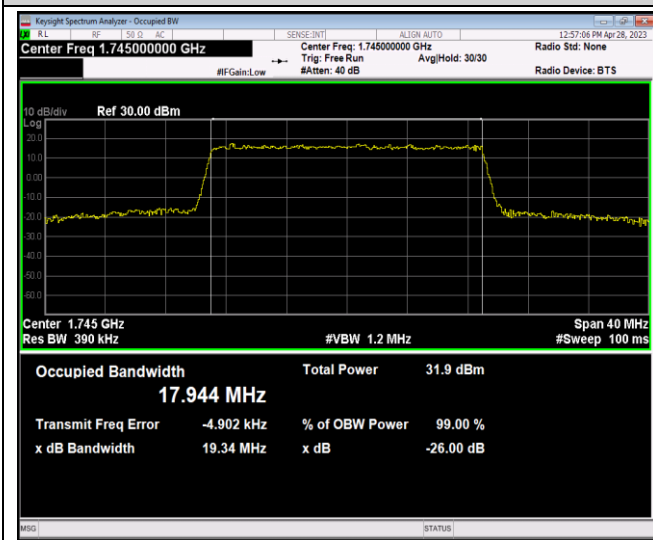

Band66-20MHz-16QAM-132572-100RB#0

Band66-20MHz-64QAM-132072-100RB#0

Band66-20MHz-64QAM-132322-100RB#0

Band66-20MHz-64QAM-132572-100RB#0

Appendix D: Band Edge

Test Result (worst case)

| Band | Bandwidth | Modulation | Channel | RB Config. | Result (dBm) | Verdict |
|-------|-----------|------------|---------|------------|---------------|---------|
| Band2 | 1.4MHz | QPSK | 18607 | 1RB#0 | -39.40,-24.48 | PASS |
| Band2 | 1.4MHz | QPSK | 18607 | 1RB#5 | -41.02,-52.09 | PASS |
| Band2 | 1.4MHz | QPSK | 18607 | 6RB#0 | -29.86,-31.66 | PASS |
| Band2 | 1.4MHz | QPSK | 19193 | 1RB#0 | -50.40,-41.46 | PASS |
| Band2 | 1.4MHz | QPSK | 19193 | 1RB#5 | -21.88,-37.12 | PASS |
| Band2 | 1.4MHz | QPSK | 19193 | 6RB#0 | -28.72,-26.27 | PASS |
| Band2 | 1.4MHz | 16QAM | 18607 | 1RB#0 | -40.27,-31.44 | PASS |
| Band2 | 1.4MHz | 16QAM | 18607 | 1RB#5 | -41.23,-52.72 | PASS |
| Band2 | 1.4MHz | 16QAM | 18607 | 6RB#0 | -31.15,-32.08 | PASS |
| Band2 | 1.4MHz | 16QAM | 19193 | 1RB#0 | -50.71,-41.48 | PASS |
| Band2 | 1.4MHz | 16QAM | 19193 | 1RB#5 | -26.80,-37.91 | PASS |
| Band2 | 1.4MHz | 16QAM | 19193 | 6RB#0 | -30.07,-28.30 | PASS |
| Band2 | 1.4MHz | 64QAM | 18607 | 1RB#0 | -40.85,-29.76 | PASS |
| Band2 | 1.4MHz | 64QAM | 18607 | 1RB#5 | -42.23,-51.57 | PASS |
| Band2 | 1.4MHz | 64QAM | 18607 | 6RB#0 | -32.35,-33.26 | PASS |
| Band2 | 1.4MHz | 64QAM | 19193 | 1RB#0 | -52.81,-42.00 | PASS |
| Band2 | 1.4MHz | 64QAM | 19193 | 1RB#5 | -27.15,-39.46 | PASS |
| Band2 | 1.4MHz | 64QAM | 19193 | 6RB#0 | -31.07,-30.26 | PASS |
| Band2 | 20MHz | QPSK | 18700 | 1RB#0 | -44.97,-40.14 | PASS |
| Band2 | 20MHz | QPSK | 18700 | 1RB#99 | -47.24,-59.85 | PASS |
| Band2 | 20MHz | QPSK | 18700 | 100RB#0 | -32.01,-35.95 | PASS |
| Band2 | 20MHz | QPSK | 19100 | 1RB#0 | -60.66,-49.24 | PASS |
| Band2 | 20MHz | QPSK | 19100 | 1RB#99 | -36.44,-44.30 | PASS |
| Band2 | 20MHz | QPSK | 19100 | 100RB#0 | -31.91,-27.48 | PASS |
| Band2 | 20MHz | 16QAM | 18700 | 1RB#0 | -45.82,-40.19 | PASS |
| Band2 | 20MHz | 16QAM | 18700 | 1RB#99 | -47.89,-60.61 | PASS |
| Band2 | 20MHz | 16QAM | 18700 | 100RB#0 | -32.50,-36.45 | PASS |
| Band2 | 20MHz | 16QAM | 19100 | 1RB#0 | -58.89,-49.64 | PASS |
| Band2 | 20MHz | 16QAM | 19100 | 1RB#99 | -39.87,-44.96 | PASS |
| Band2 | 20MHz | 16QAM | 19100 | 100RB#0 | -33.28,-28.85 | PASS |
| Band2 | 20MHz | 64QAM | 18700 | 1RB#0 | -46.02,-40.44 | PASS |
| Band2 | 20MHz | 64QAM | 18700 | 1RB#99 | -47.98,-60.64 | PASS |
| Band2 | 20MHz | 64QAM | 18700 | 100RB#0 | -32.49,-36.46 | PASS |
| Band2 | 20MHz | 64QAM | 19100 | 1RB#0 | -61.48,-49.71 | PASS |
| Band2 | 20MHz | 64QAM | 19100 | 1RB#99 | -40.15,-45.15 | PASS |
| Band2 | 20MHz | 64QAM | 19100 | 100RB#0 | -33.30,-28.84 | PASS |