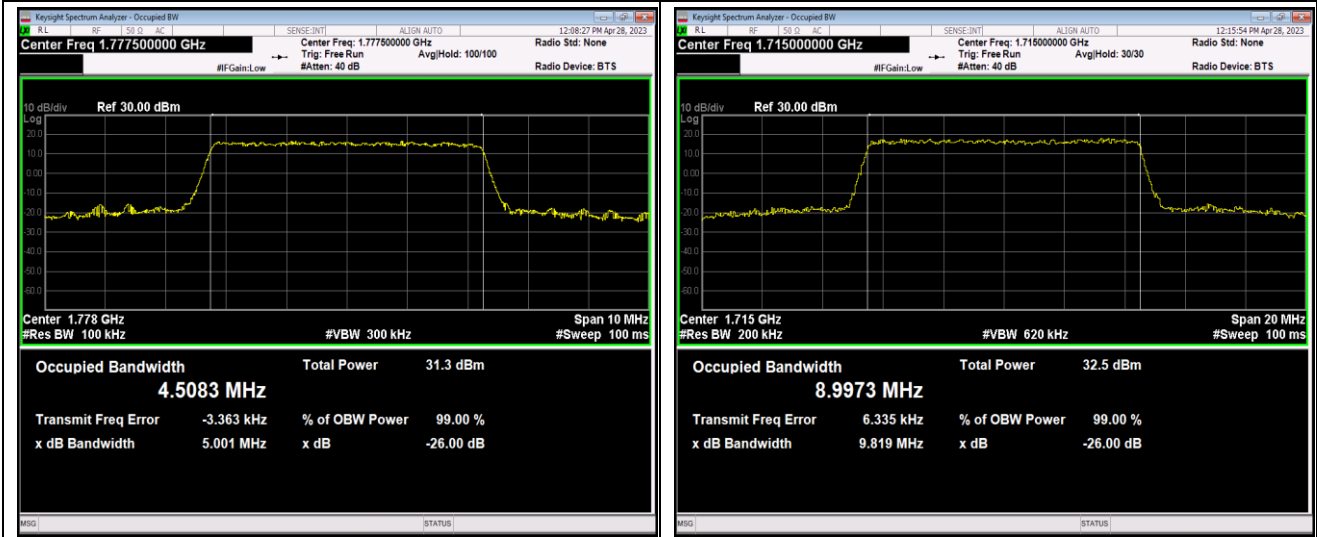

Band41-20MHz-64QAM-39750-100RB#0

Band41-20MHz-64QAM-40620-100RB#0

Band41-20MHz-64QAM-41490-100RB#0

Band66-1.4MHz-QPSK-131979-6RB#0

Band66-1.4MHz-QPSK-132322-6RB#0

Band66-5MHz-64QAM-132647-25RB#0

Band66-10MHz-QPSK-132022-50RB#0