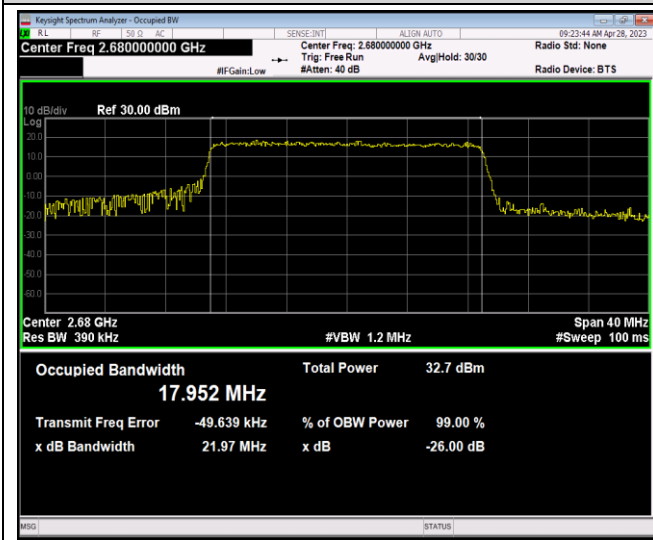

Band41-20MHz-16QAM-41490-100RB#0

Band41-20MHz-64QAM-40620-100RB#0