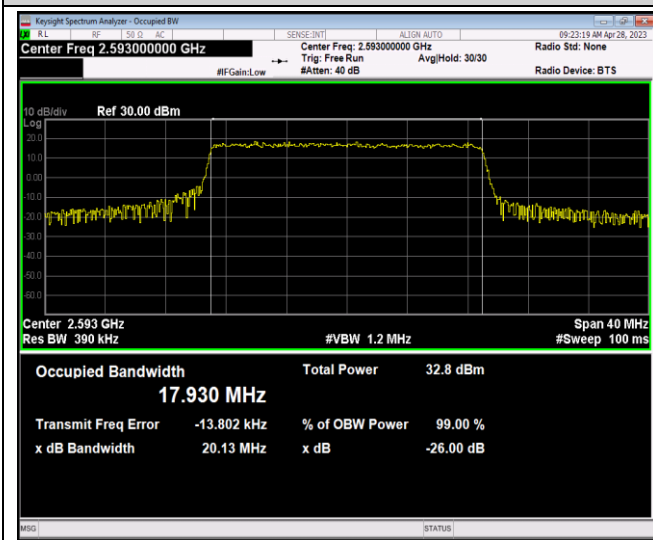

Band41-20MHz-64QAM-40620-100RB#0

Band66-1.4MHz-QPSK-131979-6RB#0