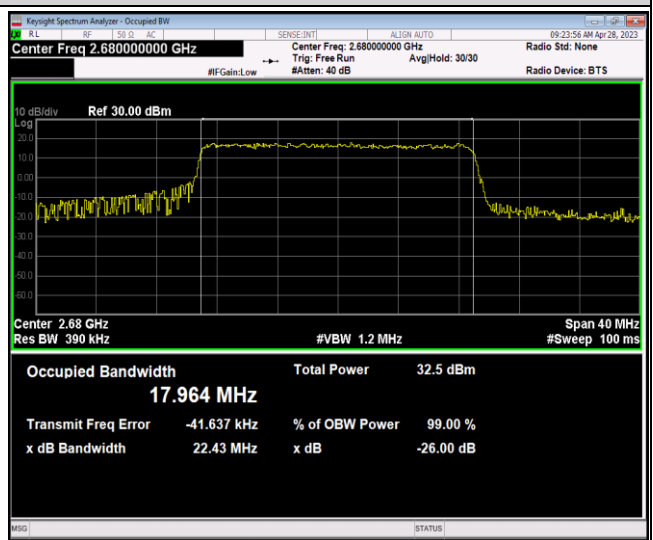

Band41-20MHz-64QAM-39750-100RB#0

Band41-20MHz-64QAM-40620-100RB#0

Band41-20MHz-64QAM-41490-100RB#0

Band66-1.4MHz-QPSK-131979-6RB#0

Band66-1.4MHz-QPSK-132322-6RB#0

Band66-5MHz-64QAM-132647-25RB#0

Band66-10MHz-QPSK-132022-50RB#0