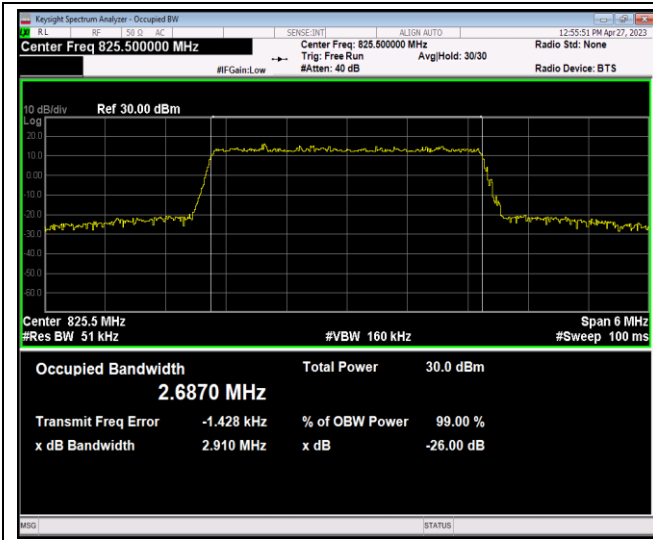

Band5-3MHz-16QAM-20415-15RB#0

Band5-3MHz-16QAM-20635-15RB#0