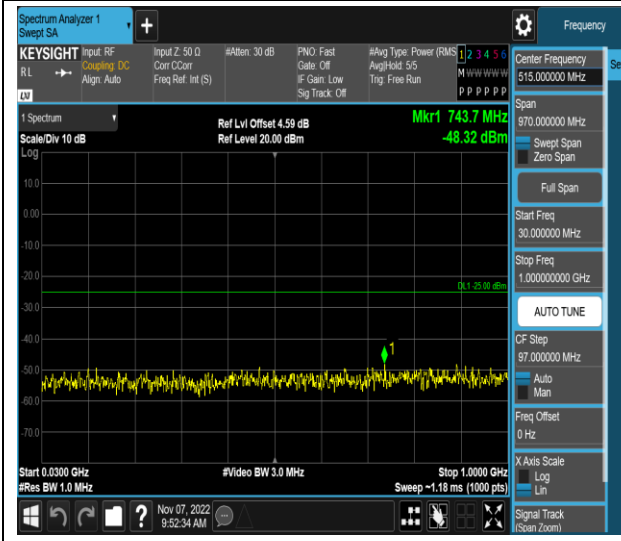

Band7-5MHz-16QAM-20775-1RB#0-Range1:30~1000MHz